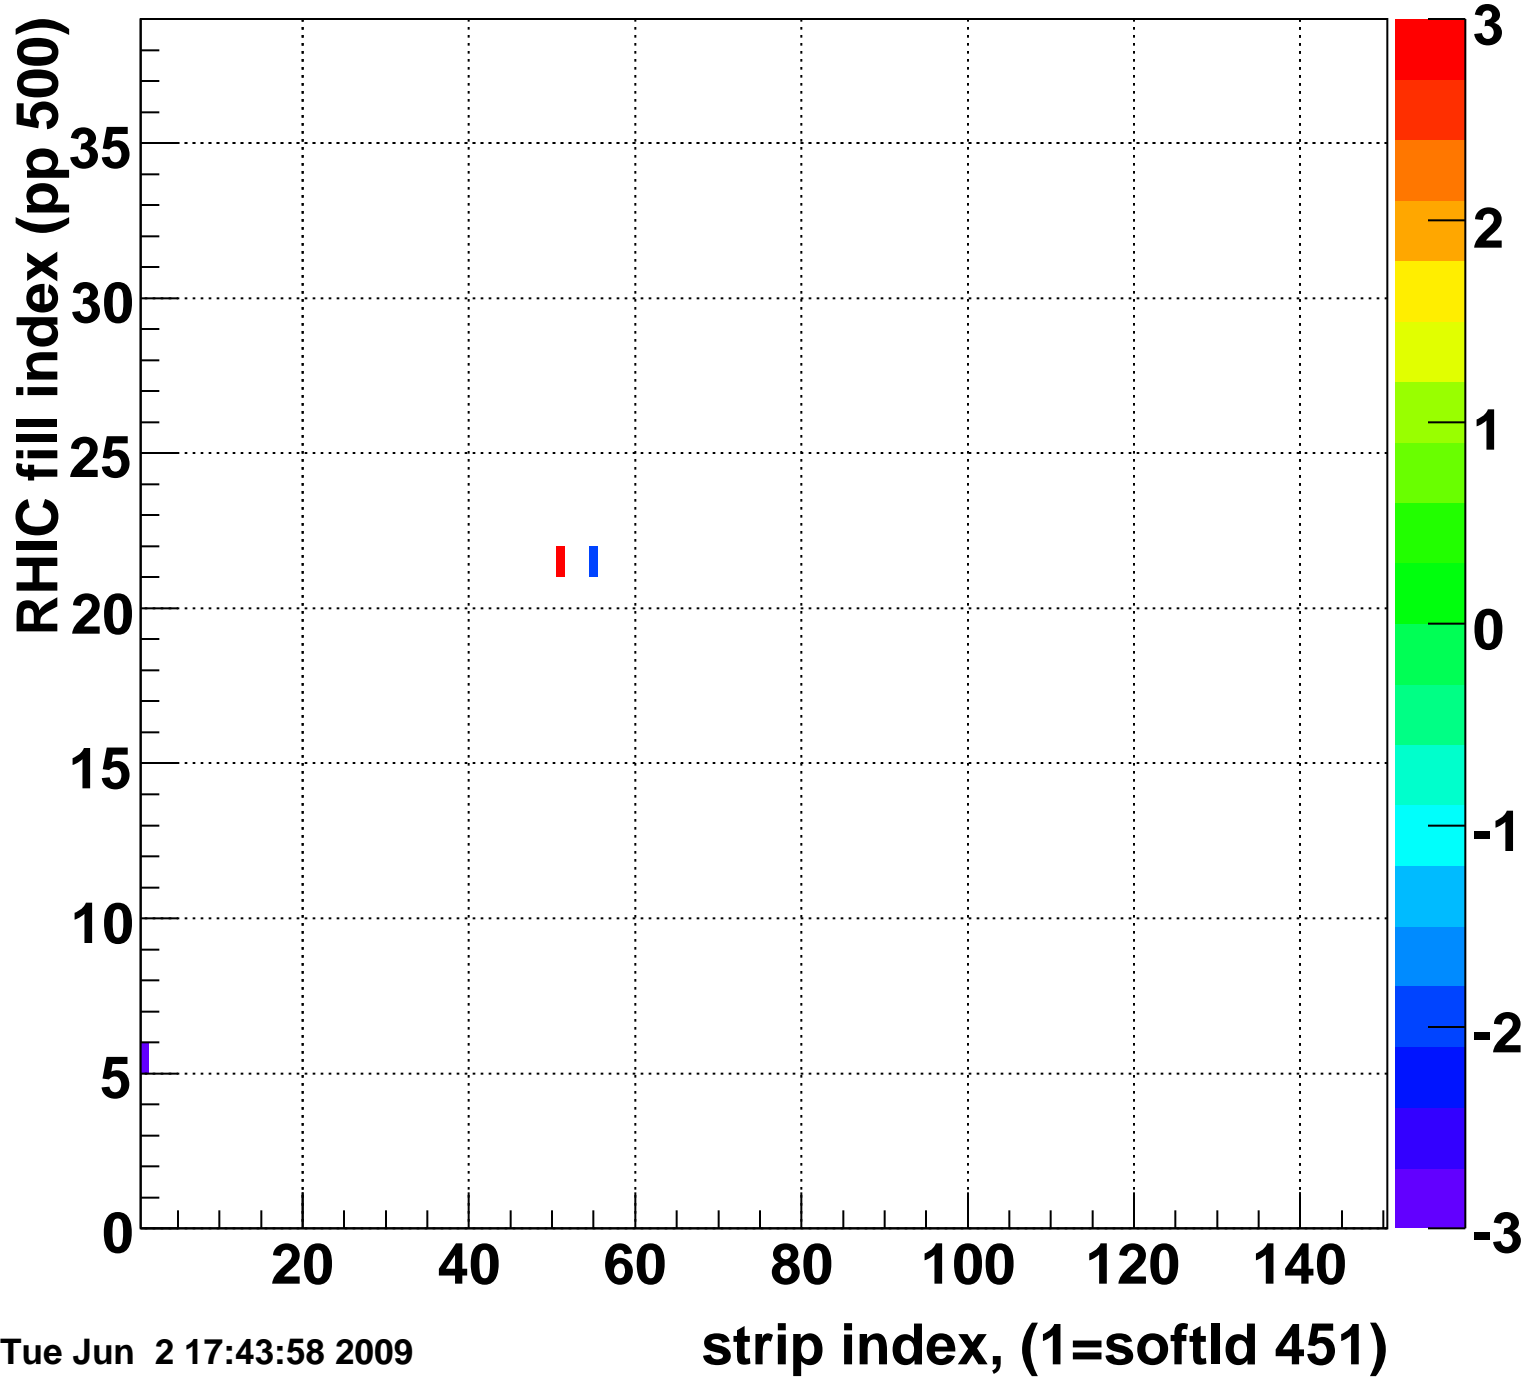

Mpv of ped residuum (ADC), BSMDE mod=4, good strips

Entries 94

Rms of ped residuum (ADC), BSMDE mod=4, good strips

Entries 4362

Tue Jun 2 17:43:58 2009

Bad strips (color=error bits), BSMDE mod=4

Entries 1488

Tue Jun 2 17:43:58 2009

Mpv of ped residuum (ADC), BSMDP mod=4, good strips

Entries 3

Tue Jun 2 17:43:58 2009

Rms of ped residuum (ADC), BSMDP mod=4, good strips

Entries 2291

Tue Jun 2 17:43:58 2009

Bad strips (color=error bits), BSMDE mod=4