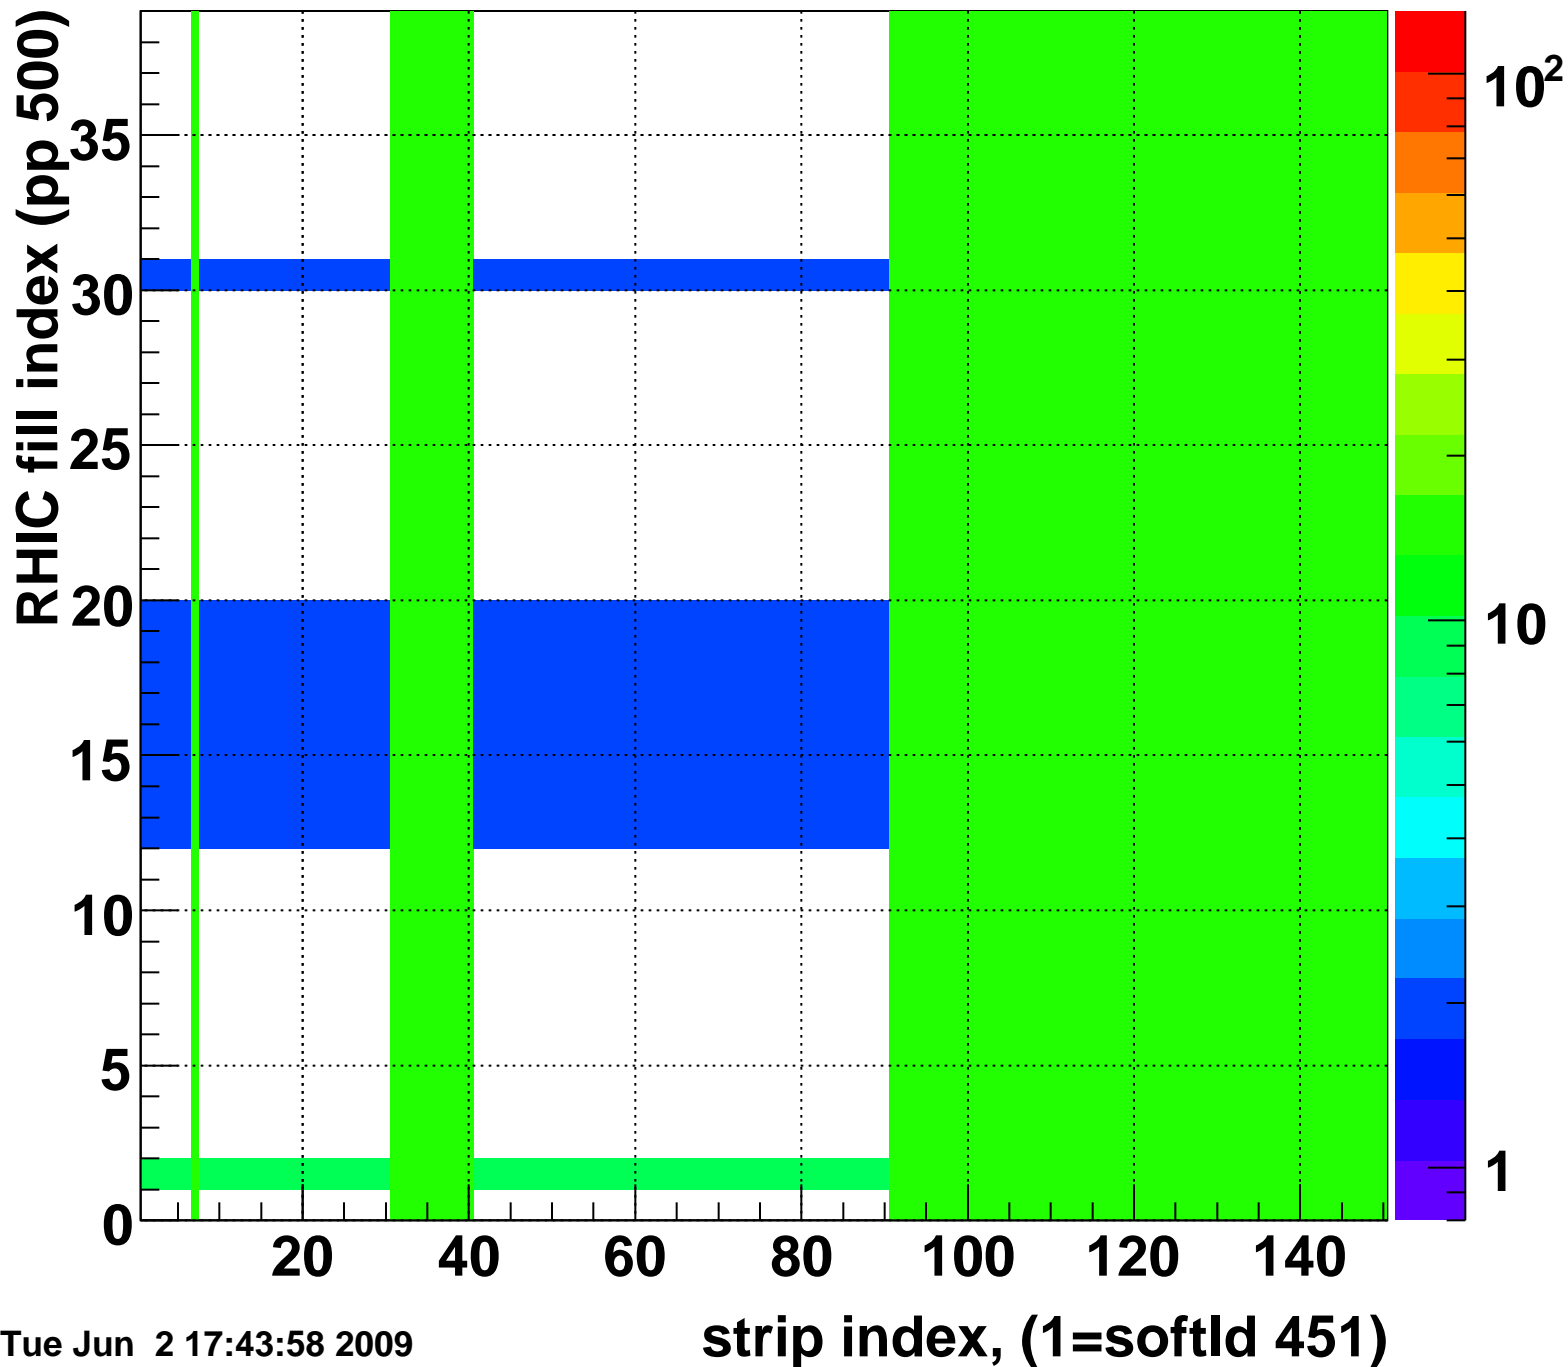

Bad strips (color=error bits), BSMDE mod=4

Entries 3559

Tue Jun 2 17:43:58 2009