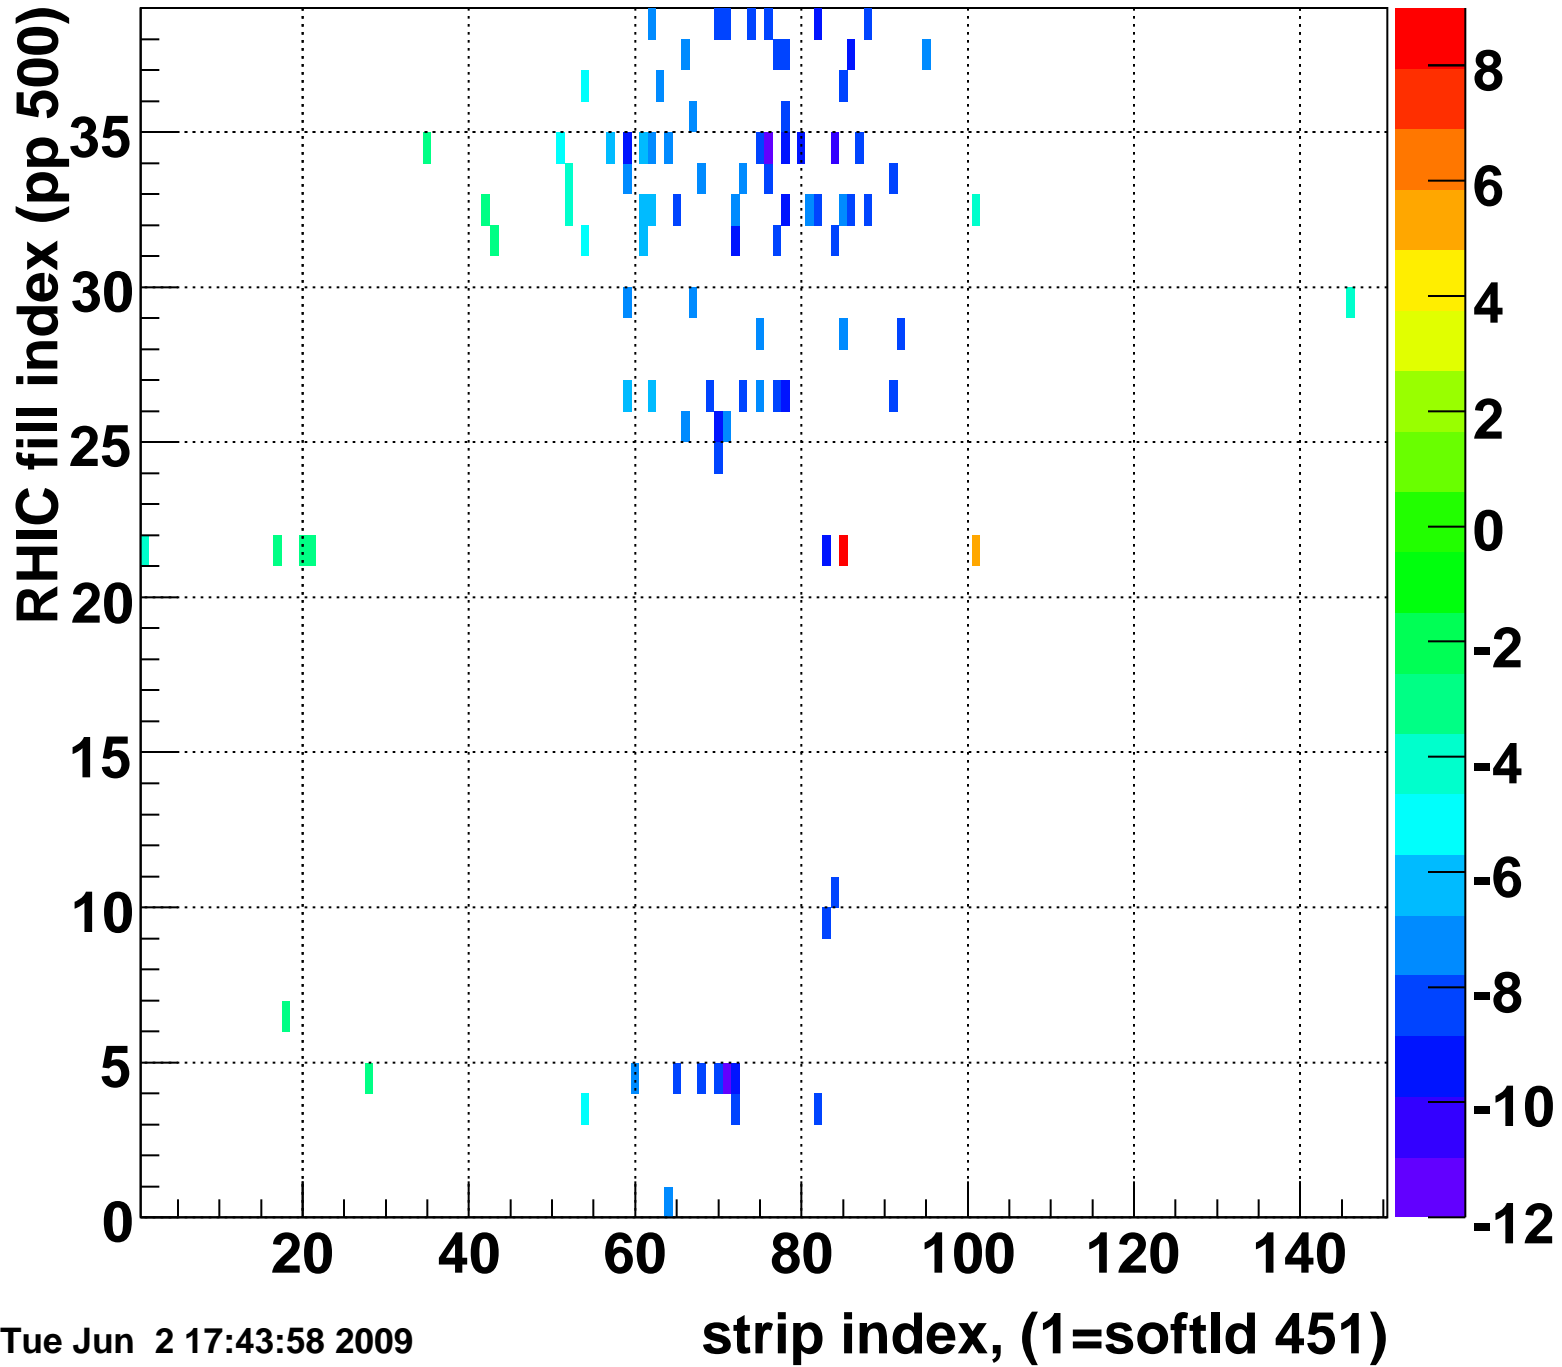

Mpv of ped residuum (ADC), BSMDE mod=4, good strips

Entries 94

Rms of ped residuum (ADC), BSMDE mod=4, good strips

Entries 4362

Tue Jun 2 17:43:58 2009

Bad strips (color=error bits), BSMDE mod=4

Entries 1488

Tue Jun 2 17:43:58 2009

Mpv of ped residuum (ADC), BSMDP mod=4, good strips

Entries 3

Tue Jun 2 17:43:58 2009

Rms of ped residuum (ADC), BSMDP mod=4, good strips

Entries 2291

Tue Jun 2 17:43:58 2009

Bad strips (color=error bits), BSMDE mod=4