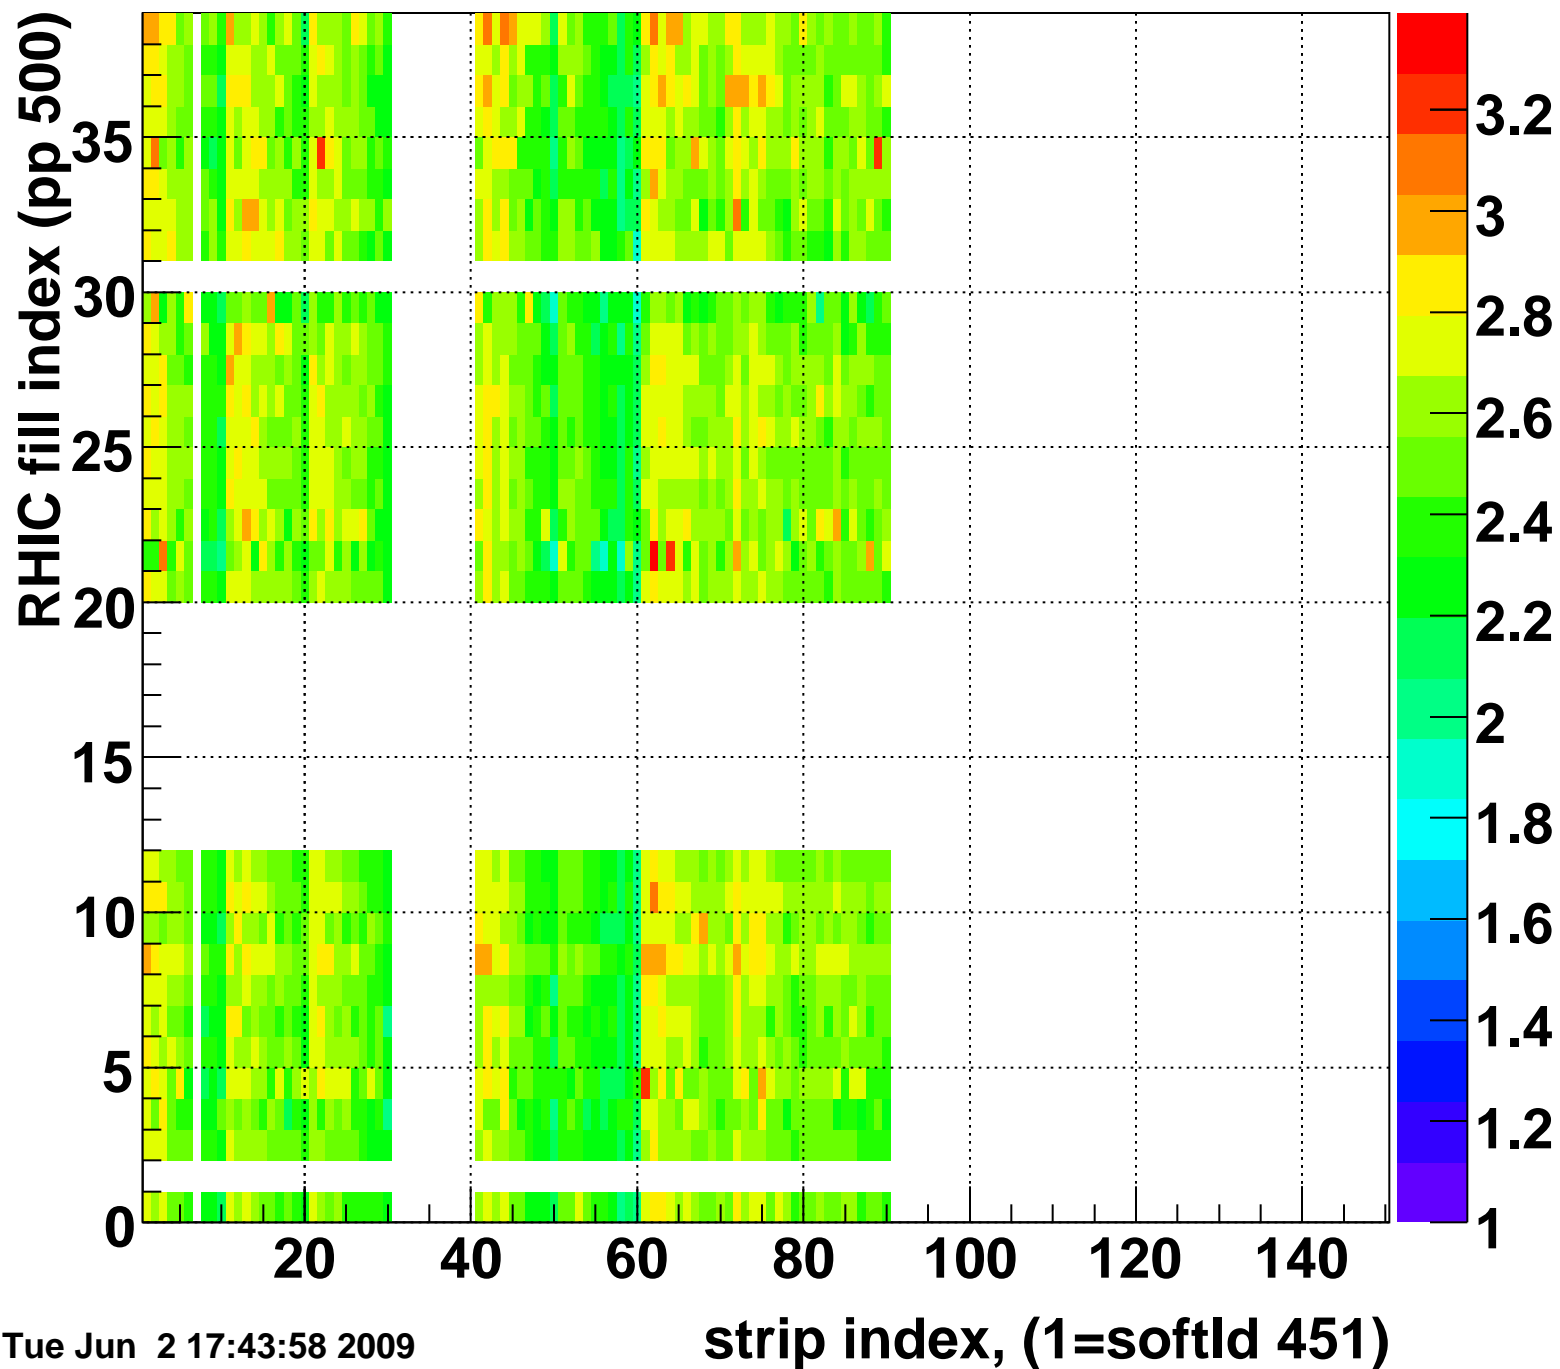

Mpv of ped residuum (ADC), BSMDE mod=4, good strips

Entries 94

Rms of ped residuum (ADC), BSMDE mod=4, good strips

Entries 4362

Tue Jun 2 17:43:58 2009

Bad strips (color=error bits), BSMDE mod=4

Entries 1488

Tue Jun 2 17:43:58 2009

Mpv of ped residuum (ADC), BSMDP mod=4, good strips

Entries 3

Tue Jun 2 17:43:58 2009

Rms of ped residuum (ADC), BSMDP mod=4, good strips

Entries 2291

Tue Jun 2 17:43:58 2009

Bad strips (color=error bits), BSMDE mod=4