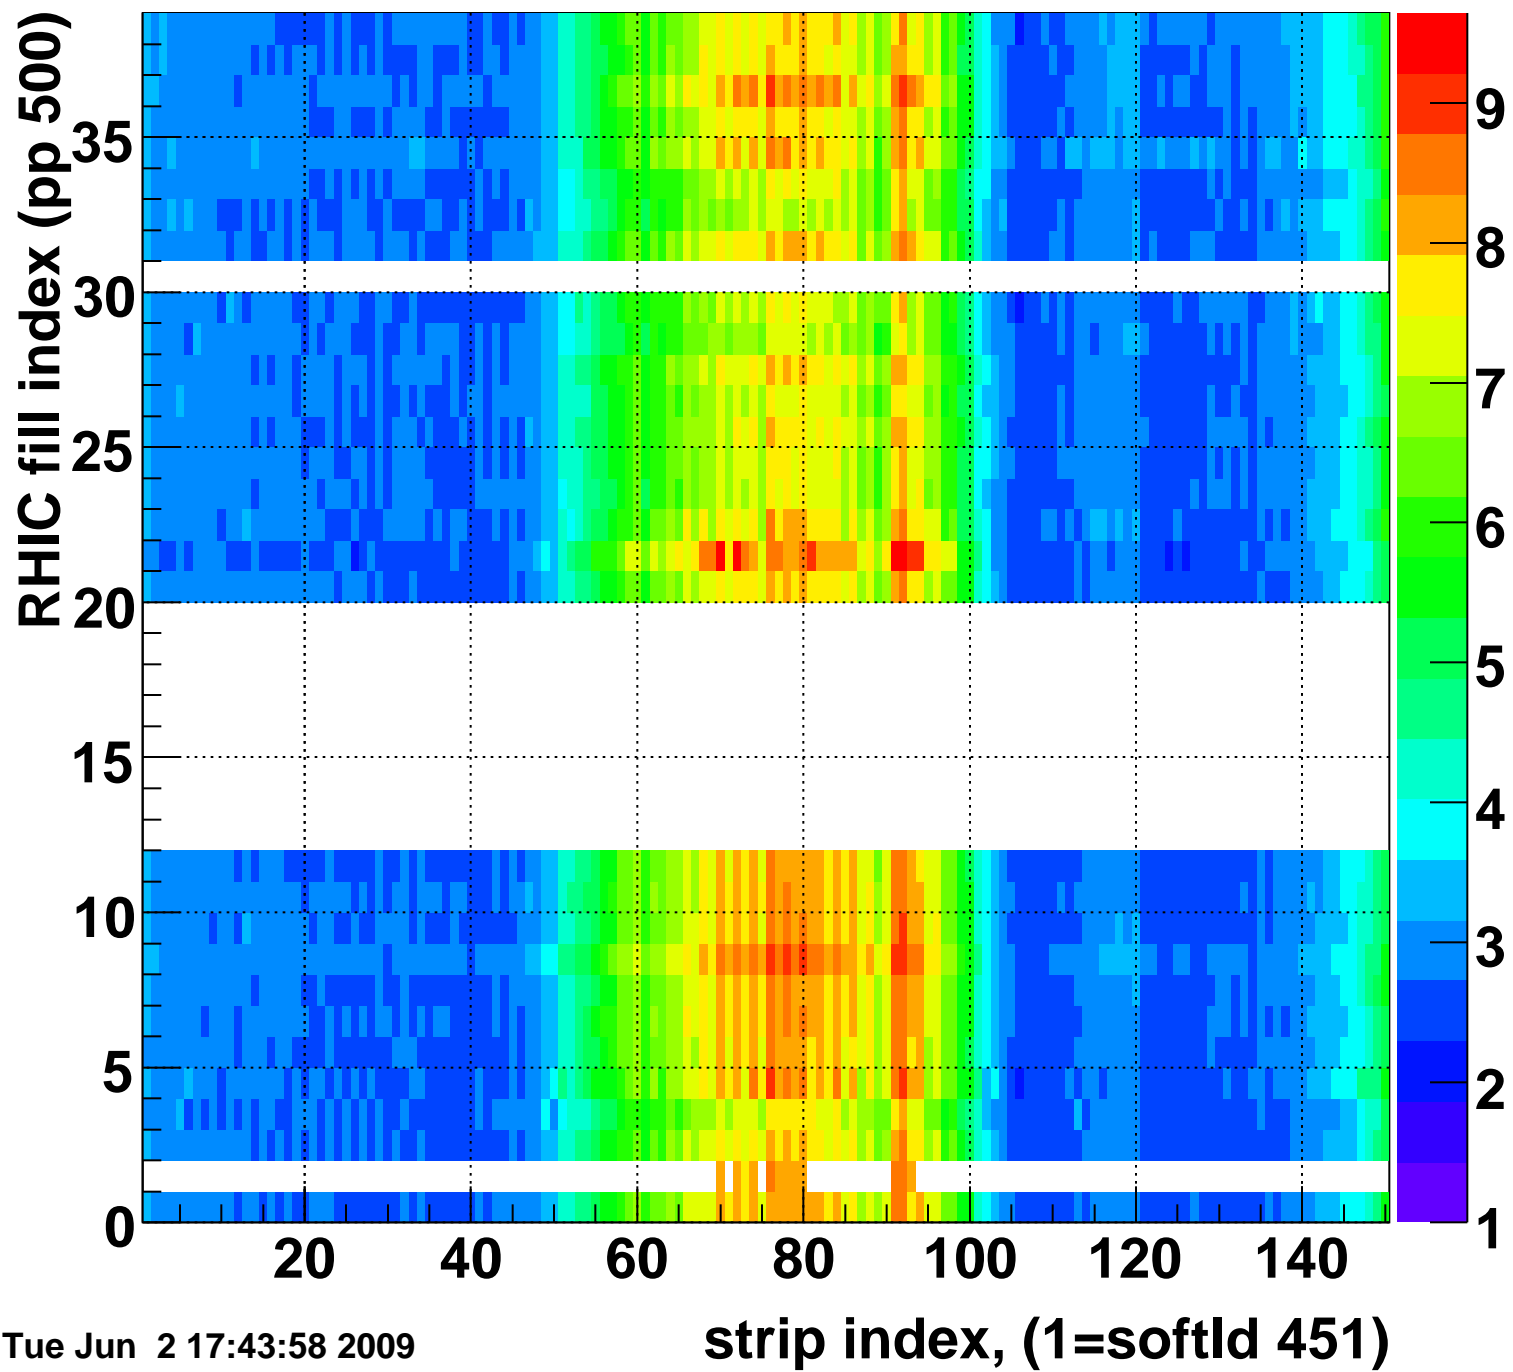

Mpv of ped residuum (ADC), BSMDE mod=4, good strips

Entries 94

Rms of ped residuum (ADC), BSMDE mod=4, good strips

Entries 4362

Tue Jun 2 17:43:58 2009

Bad strips (color=error bits), BSMDE mod=4

Entries 1488

Tue Jun 2 17:43:58 2009

Mpv of ped residuum (ADC), BSMDP mod=4, good strips

Entries 3

Tue Jun 2 17:43:58 2009

Rms of ped residuum (ADC), BSMDP mod=4, good strips

Entries 2291

Tue Jun 2 17:43:58 2009

Bad strips (color=error bits), BSMDE mod=4