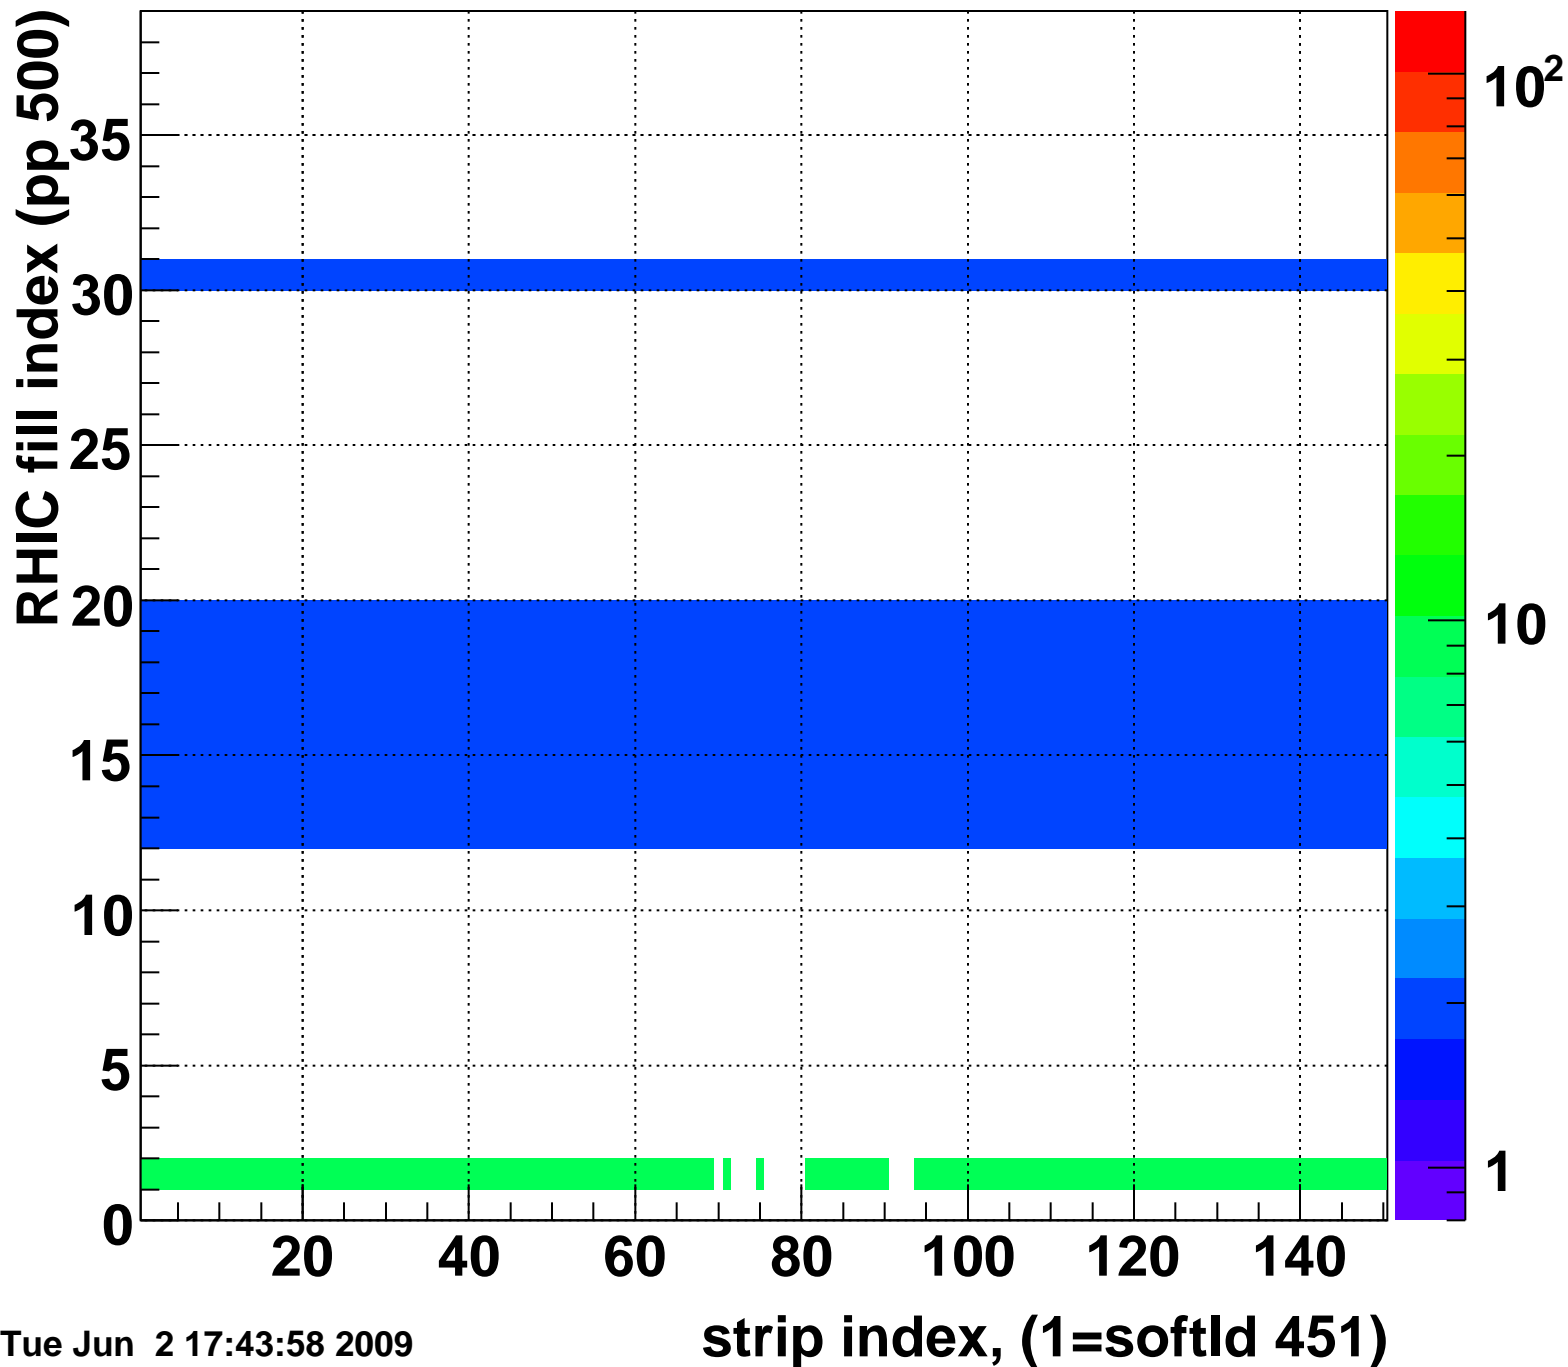

Mpv of ped residuum (ADC), BSMDE mod=4, good strips

Entries 94

Rms of ped residuum (ADC), BSMDE mod=4, good strips

Entries 4362

Tue Jun 2 17:43:58 2009

Bad strips (color=error bits), BSMDE mod=4

Entries 1488

Tue Jun 2 17:43:58 2009

Mpv of ped residuum (ADC), BSMDP mod=4, good strips

Entries 3

Tue Jun 2 17:43:58 2009

Rms of ped residuum (ADC), BSMDP mod=4, good strips

Entries 2291

Tue Jun 2 17:43:58 2009

Bad strips (color=error bits), BSMDE mod=4