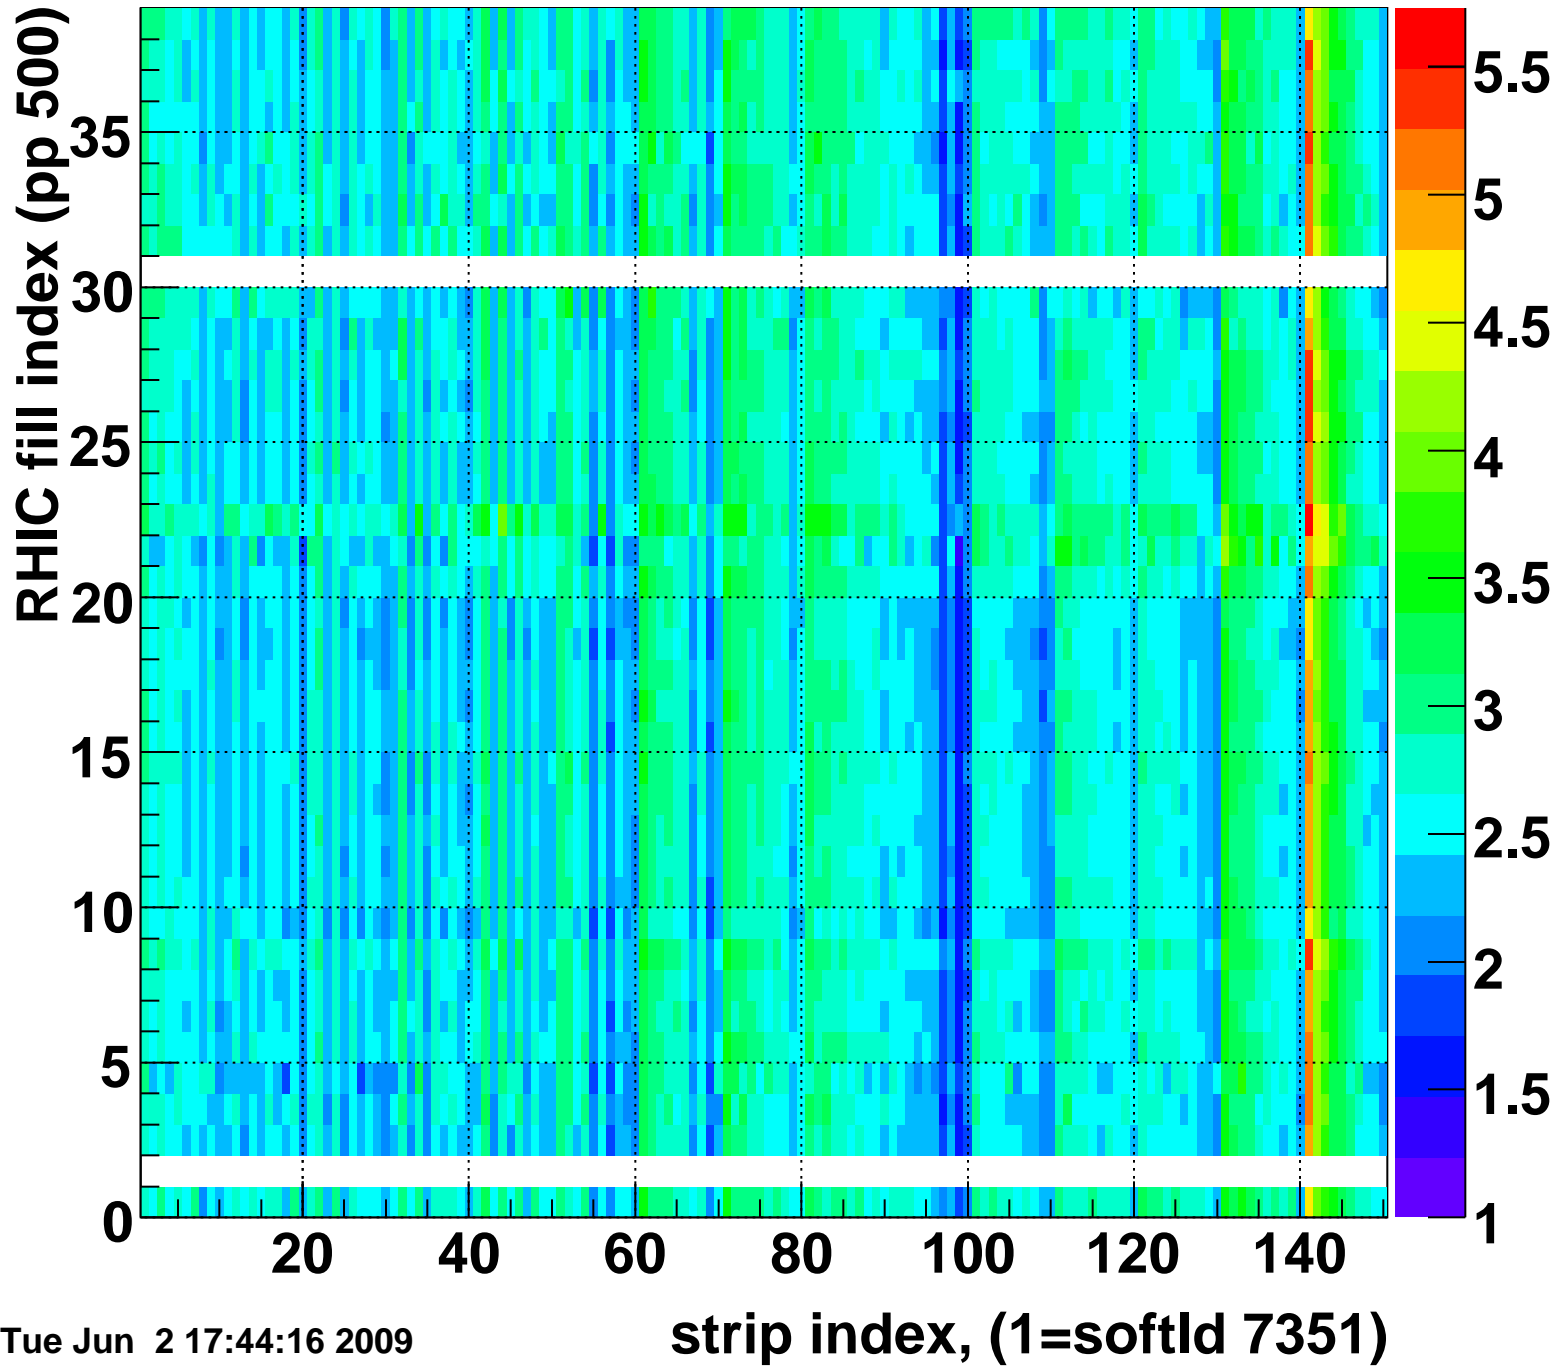

Mpv of ped residuum (ADC), BSMDE mod=50, good strips

Entries 200

Tue Jun 2 17:44:16 2009

Rms of ped residuum (ADC), BSMDE mod=50, good strips

Entries 5180

Tue Jun 2 17:44:16 2009

Bad strips (color=error bits), BSMDE mod=50

Entries 670

Tue Jun 2 17:44:16 2009

Mpv of ped residuum (ADC), BSMDP mod=50, good strips

Entries 923

Tue Jun 2 17:44:16 2009

Rms of ped residuum (ADC), BSMDP mod=50, good strips

Entries 5550

Tue Jun 2 17:44:16 2009

Bad strips (color=error bits), BSMDE mod=50

Entries 300

Tue Jun 2 17:44:16 2009