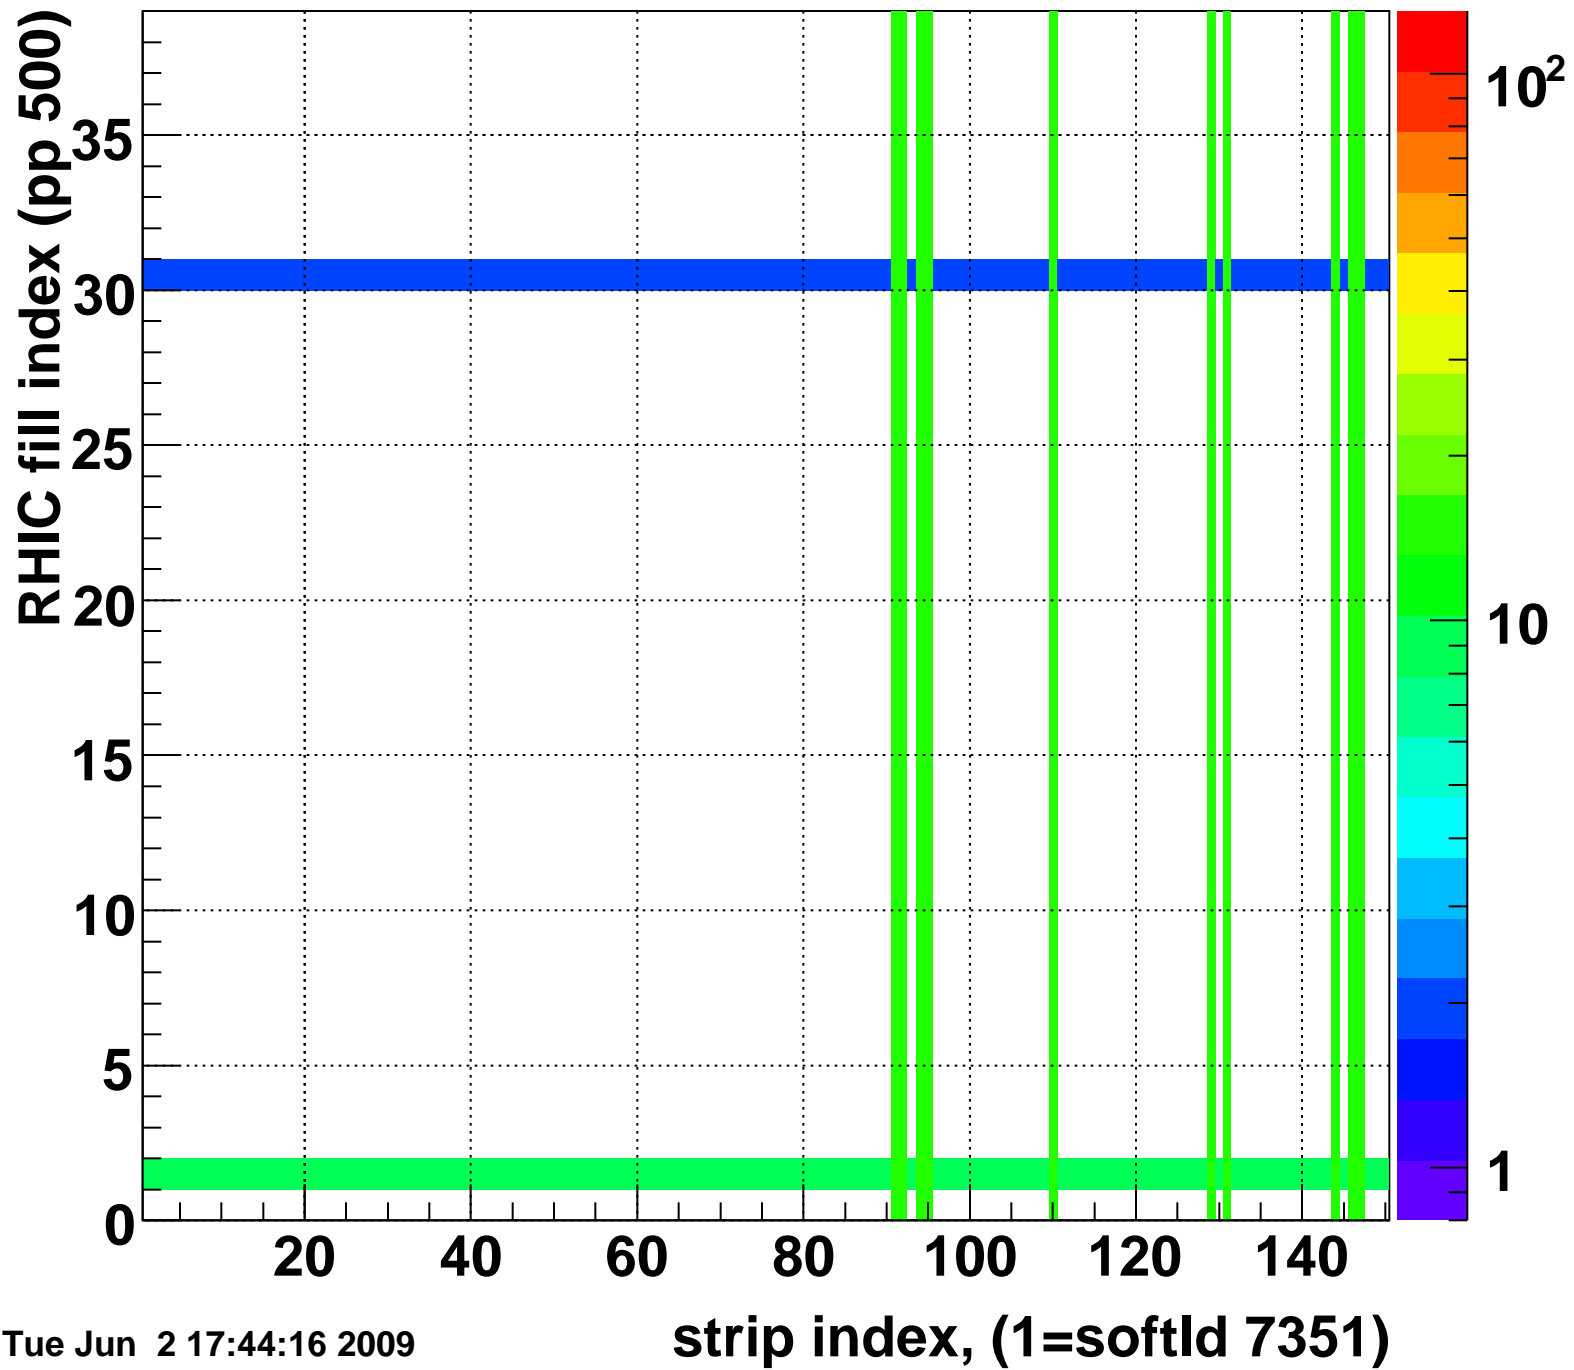

Mpv of ped residuum (ADC), BSMDE mod=50, good strips

Entries 200

Tue Jun 2 17:44:16 2009

Rms of ped residuum (ADC), BSMDE mod=50, good strips

Entries 5180

Tue Jun 2 17:44:16 2009

Bad strips (color=error bits), BSMDE mod=50

Entries 670

Tue Jun 2 17:44:16 2009

Mpv of ped residuum (ADC), BSMDP mod=50, good strips

Entries 923

Tue Jun 2 17:44:16 2009

Rms of ped residuum (ADC), BSMDP mod=50, good strips

Entries 5550

Tue Jun 2 17:44:16 2009

Bad strips (color=error bits), BSMDE mod=50

Entries 300

Tue Jun 2 17:44:16 2009