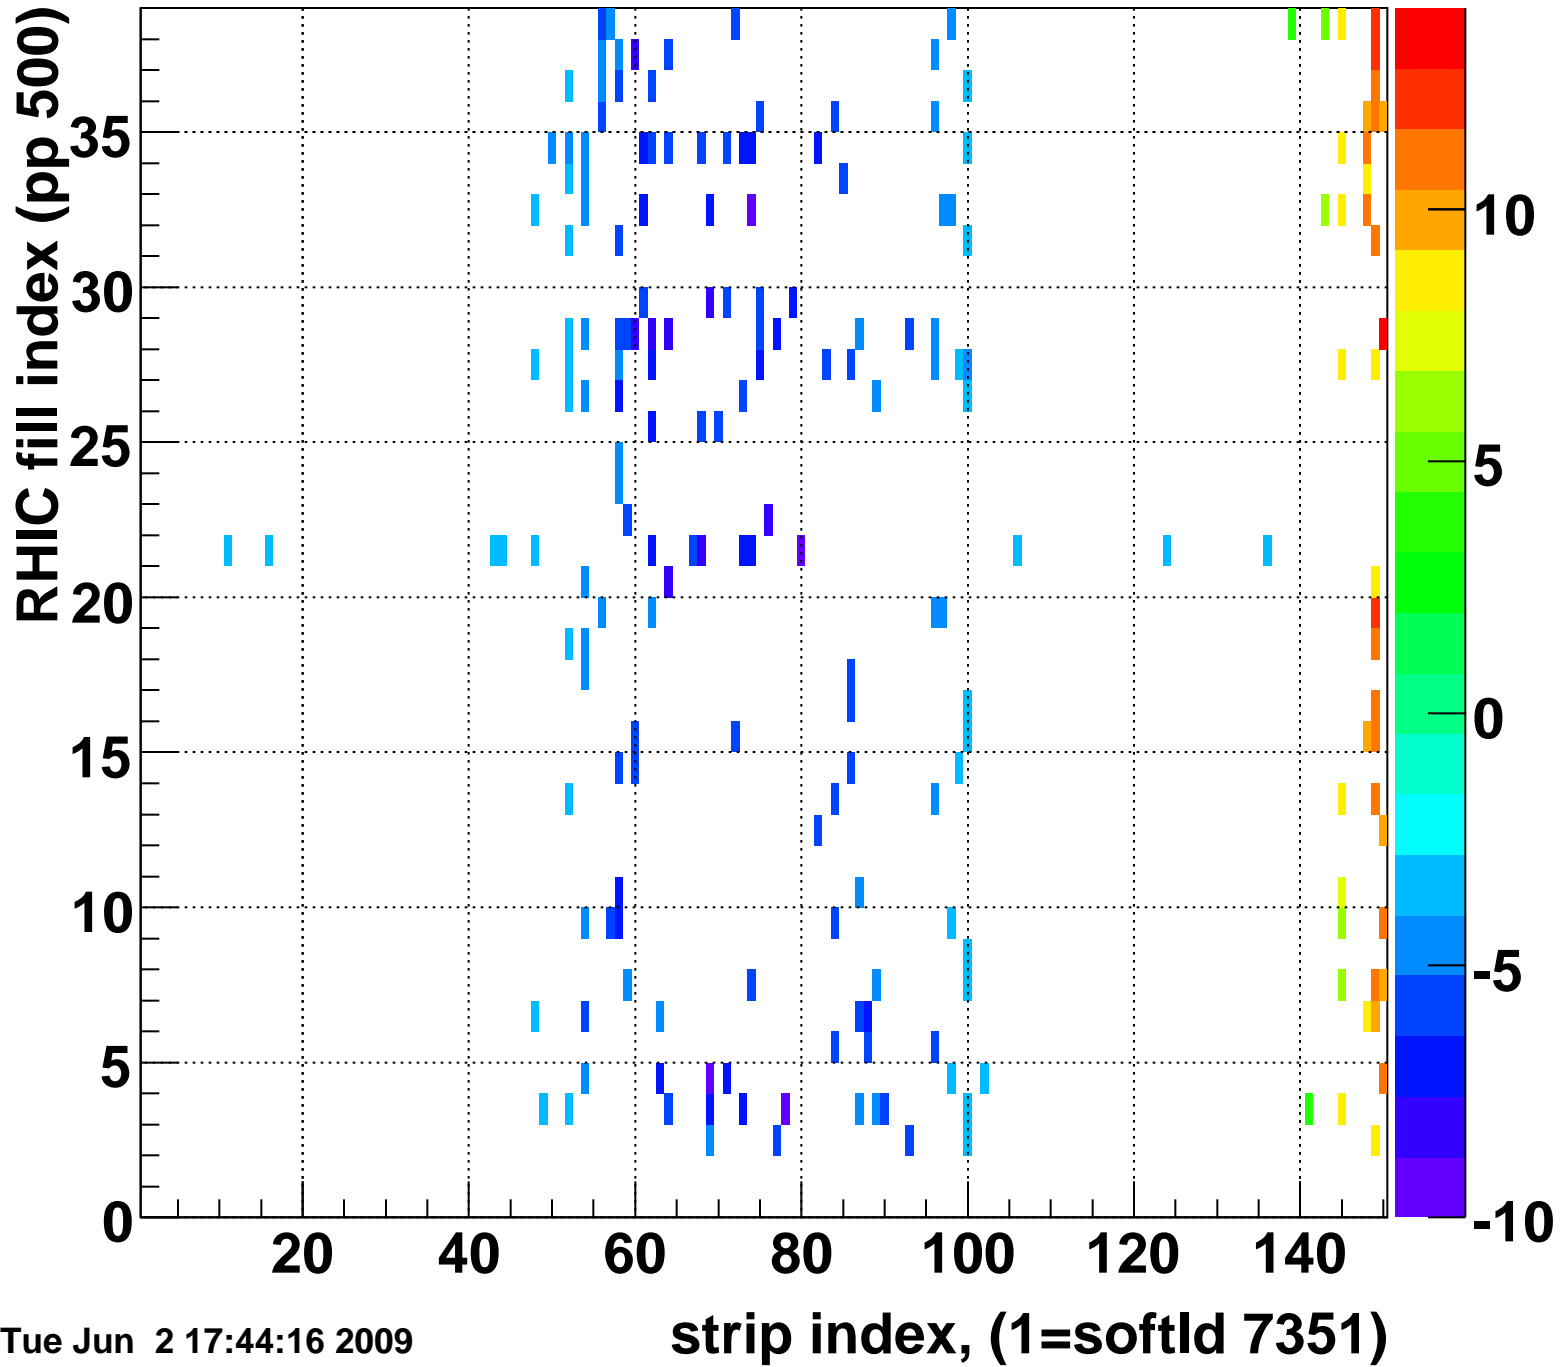

Mpv of ped residuum (ADC), BSMDE mod=50, good strips

Entries 200

Tue Jun 2 17:44:16 2009

Rms of ped residuum (ADC), BSMDE mod=50, good strips

Entries 5180

Tue Jun 2 17:44:16 2009

Bad strips (color=error bits), BSMDE mod=50

Entries 670

Tue Jun 2 17:44:16 2009

Mpv of ped residuum (ADC), BSMDP mod=50, good strips

Entries 923

Tue Jun 2 17:44:16 2009

Rms of ped residuum (ADC), BSMDP mod=50, good strips

Entries 5550

Tue Jun 2 17:44:16 2009

Bad strips (color=error bits), BSMDE mod=50

Entries 300

Tue Jun 2 17:44:16 2009