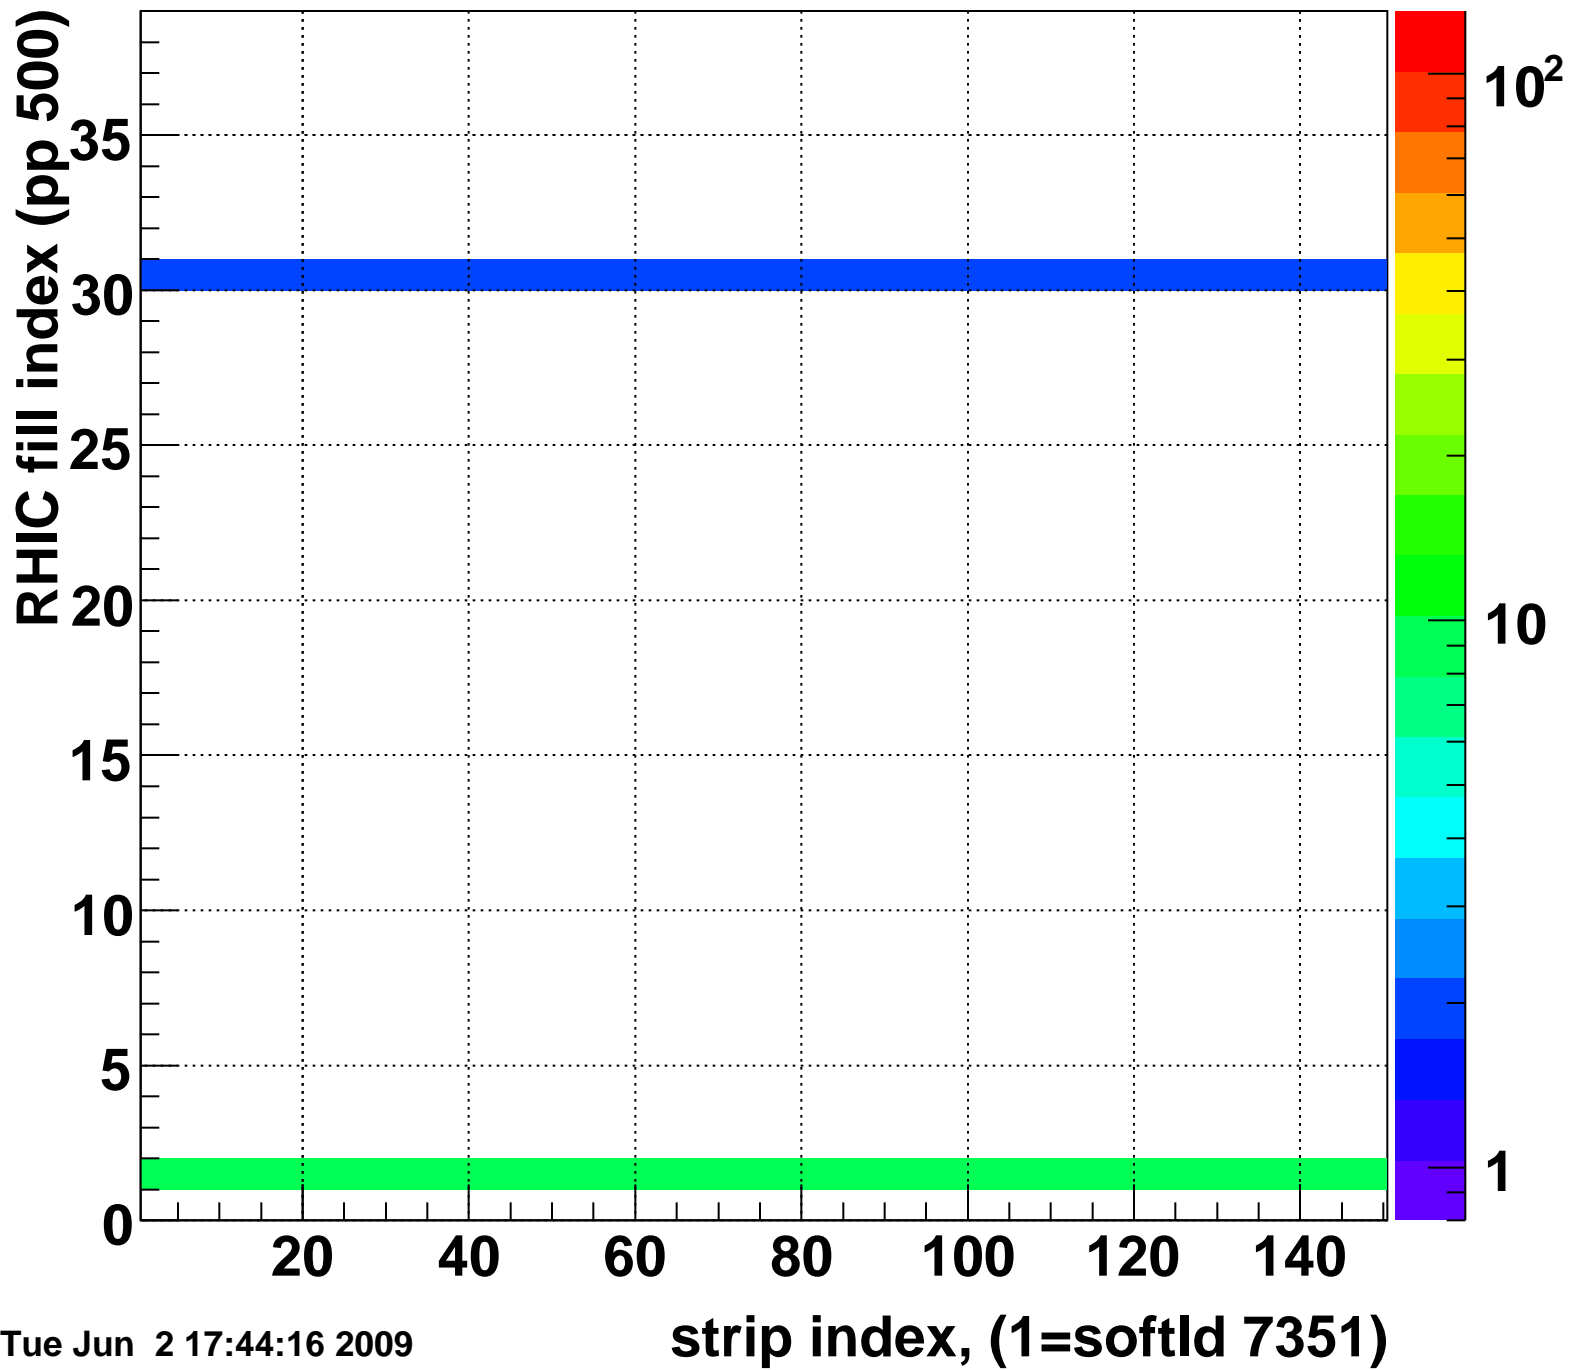

Mpv of ped residuum (ADC), BSMDE mod=50, good strips

Entries 200

Tue Jun 2 17:44:16 2009

Rms of ped residuum (ADC), BSMDE mod=50, good strips

Entries 5180

Tue Jun 2 17:44:16 2009

Bad strips (color=error bits), BSMDE mod=50

Entries 670

Tue Jun 2 17:44:16 2009

Mpv of ped residuum (ADC), BSMDP mod=50, good strips

Entries 923

Tue Jun 2 17:44:16 2009

Rms of ped residuum (ADC), BSMDP mod=50, good strips

Entries 5550

Tue Jun 2 17:44:16 2009

Bad strips (color=error bits), BSMDE mod=50

Entries 300

Tue Jun 2 17:44:16 2009