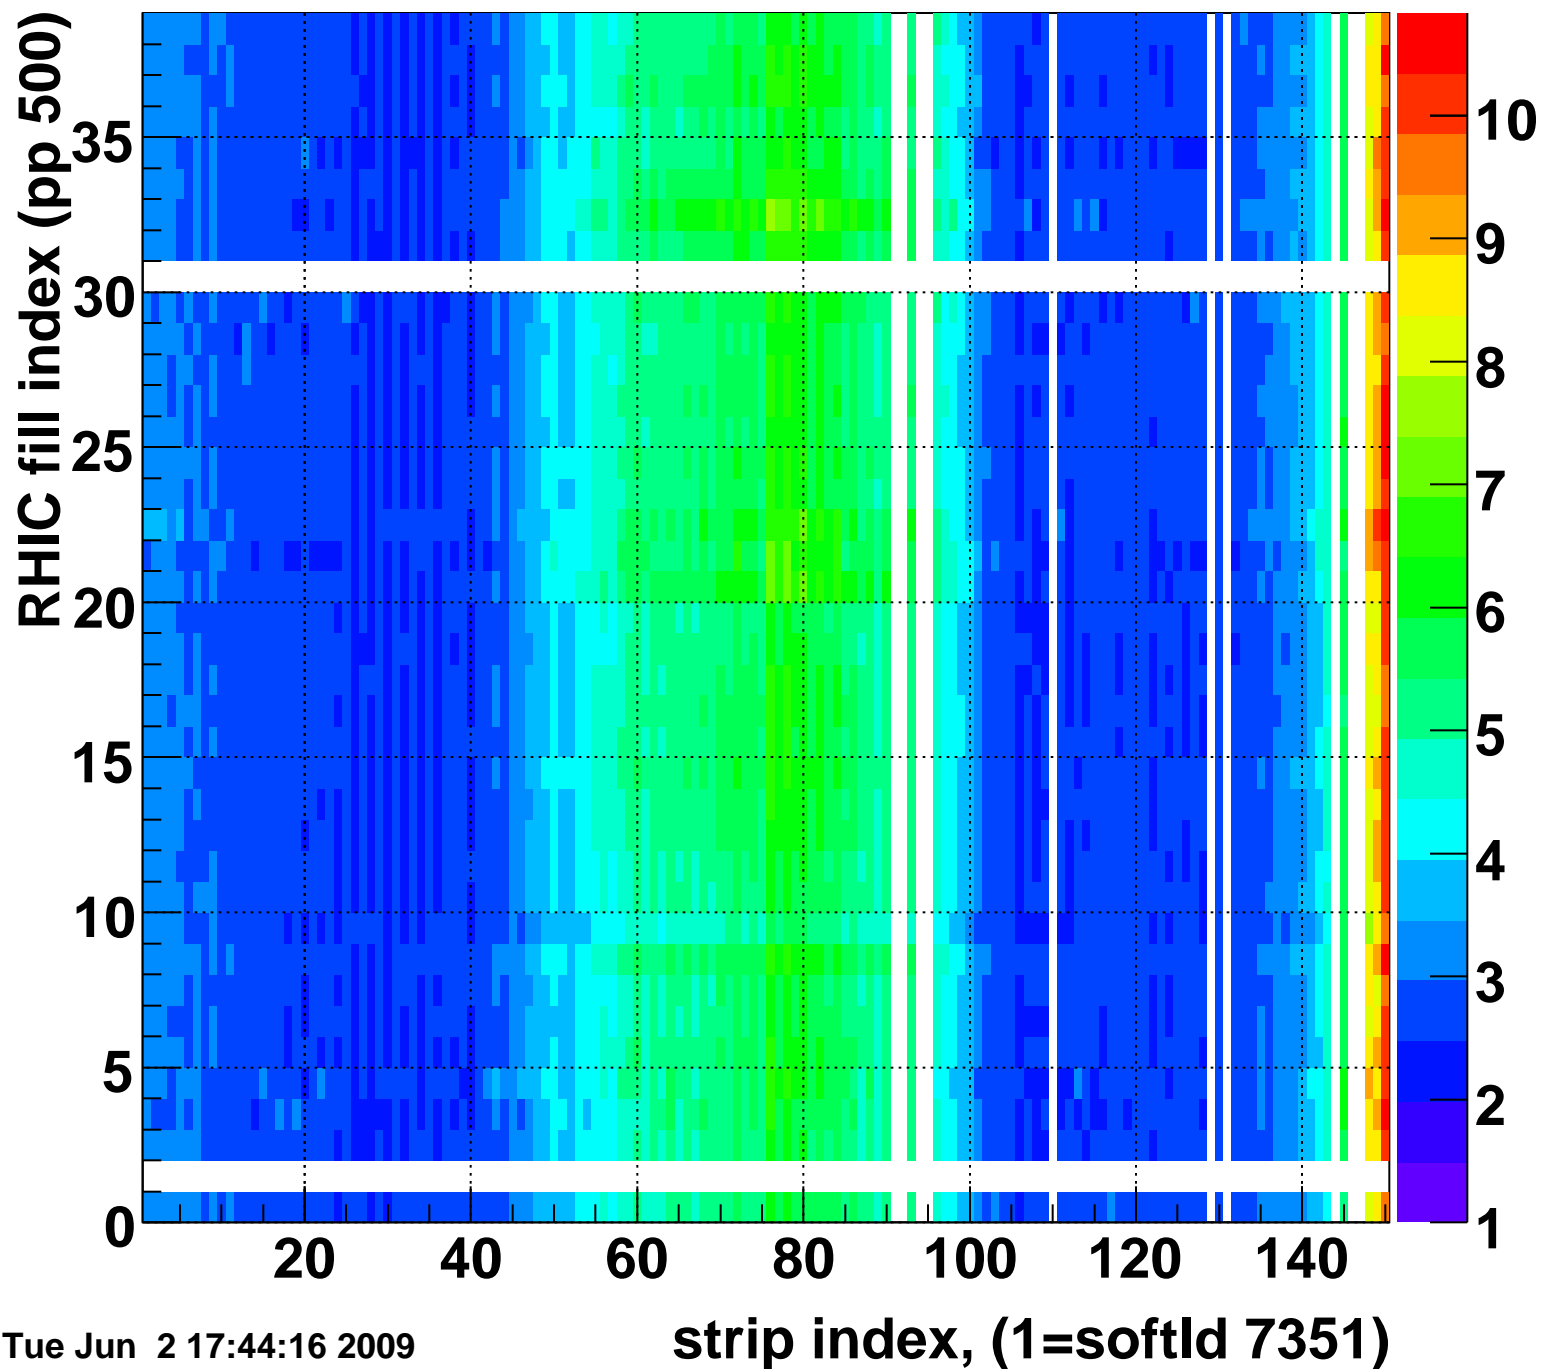

Mpv of ped residuum (ADC), BSMDE mod=50, good strips

Entries 200

Tue Jun 2 17:44:16 2009

Rms of ped residuum (ADC), BSMDE mod=50, good strips

Entries 5180

Tue Jun 2 17:44:16 2009

Bad strips (color=error bits), BSMDE mod=50

Entries 670

Tue Jun 2 17:44:16 2009

Mpv of ped residuum (ADC), BSMDP mod=50, good strips

Entries 923

Tue Jun 2 17:44:16 2009

Rms of ped residuum (ADC), BSMDP mod=50, good strips

Entries 5550

Tue Jun 2 17:44:16 2009

Bad strips (color=error bits), BSMDE mod=50

Entries 300

Tue Jun 2 17:44:16 2009