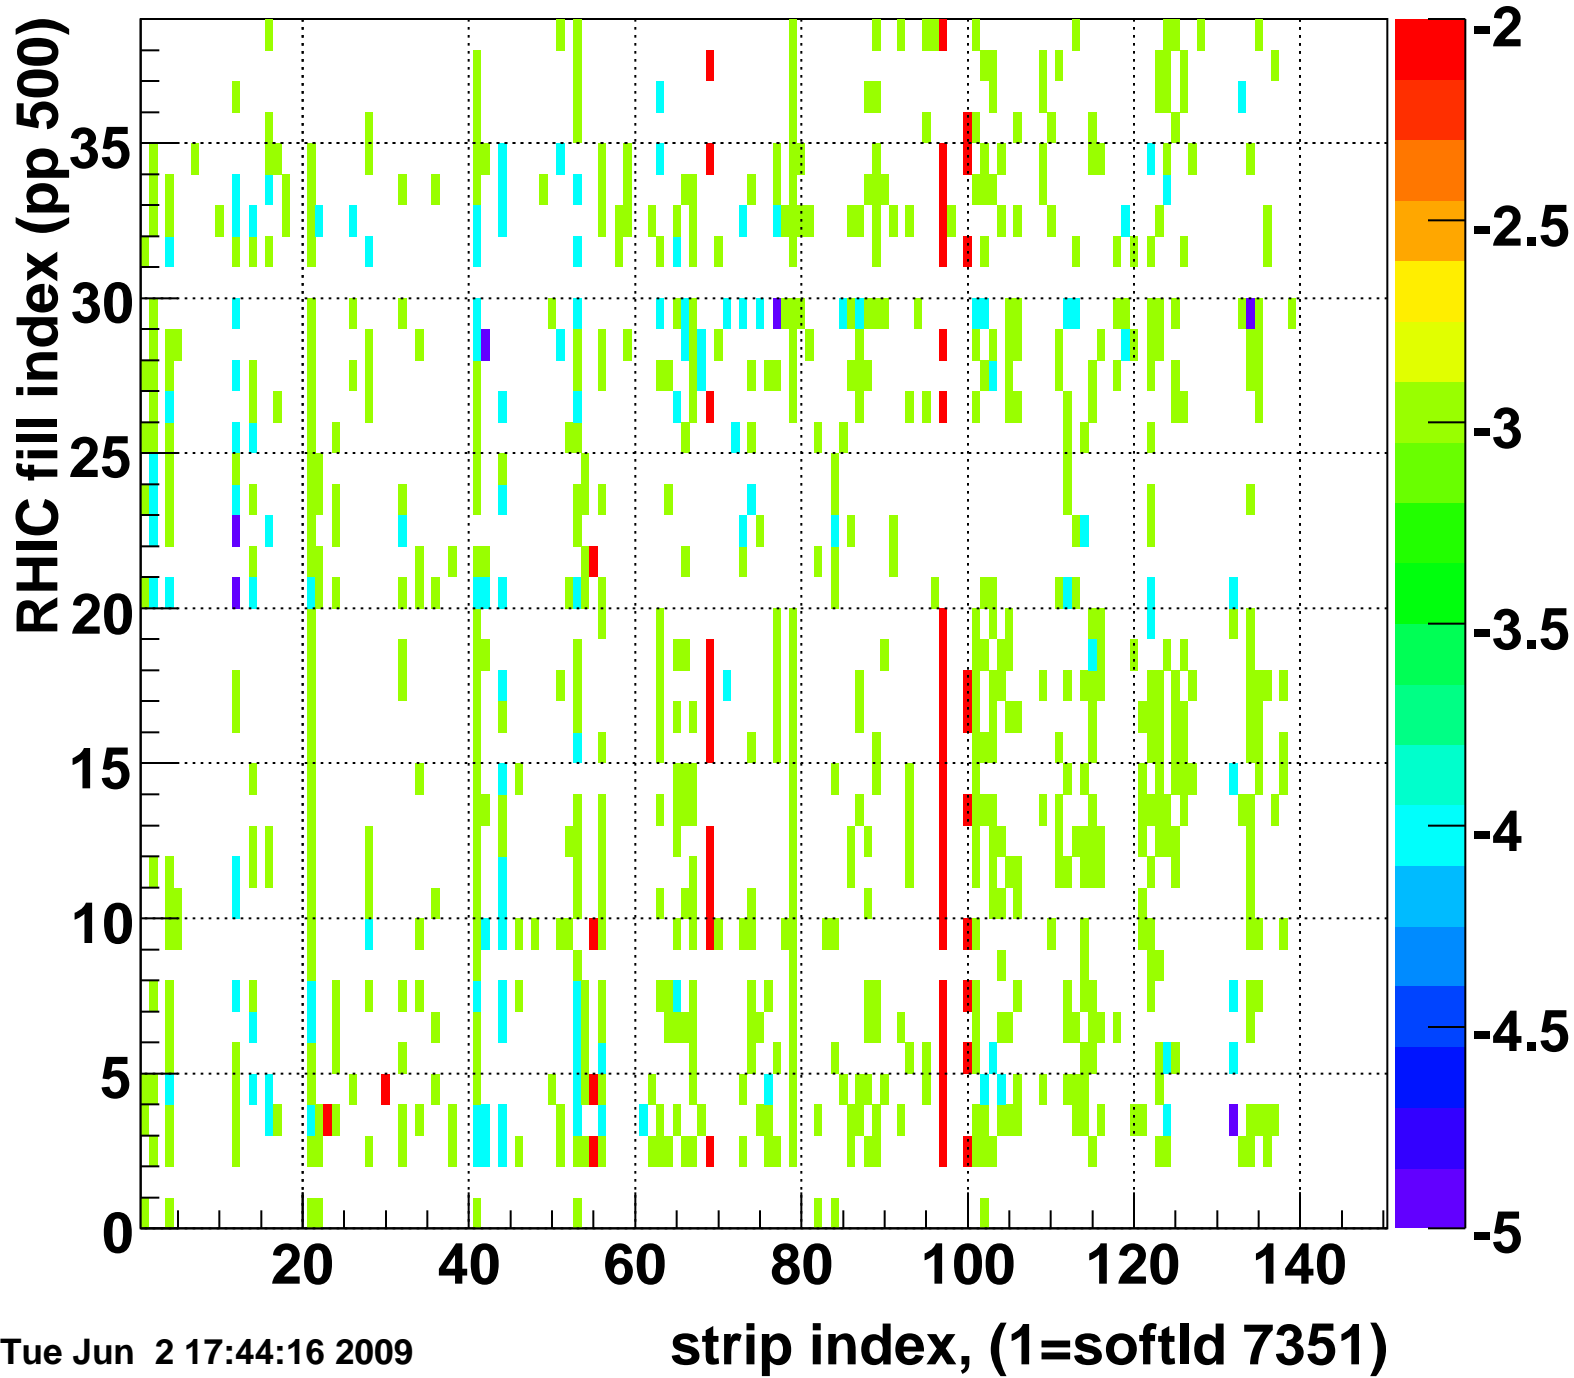

Mpv of ped residuum (ADC), BSMDE mod=50, good strips

Entries 200

Tue Jun 2 17:44:16 2009

Rms of ped residuum (ADC), BSMDE mod=50, good strips

Entries 5180

Tue Jun 2 17:44:16 2009

Bad strips (color=error bits), BSMDE mod=50

Entries 670

Tue Jun 2 17:44:16 2009

Mpv of ped residuum (ADC), BSMDP mod=50, good strips

Entries 923

Tue Jun 2 17:44:16 2009

Rms of ped residuum (ADC), BSMDP mod=50, good strips

Entries 5550

Tue Jun 2 17:44:16 2009

Bad strips (color=error bits), BSMDE mod=50

Entries 300

Tue Jun 2 17:44:16 2009