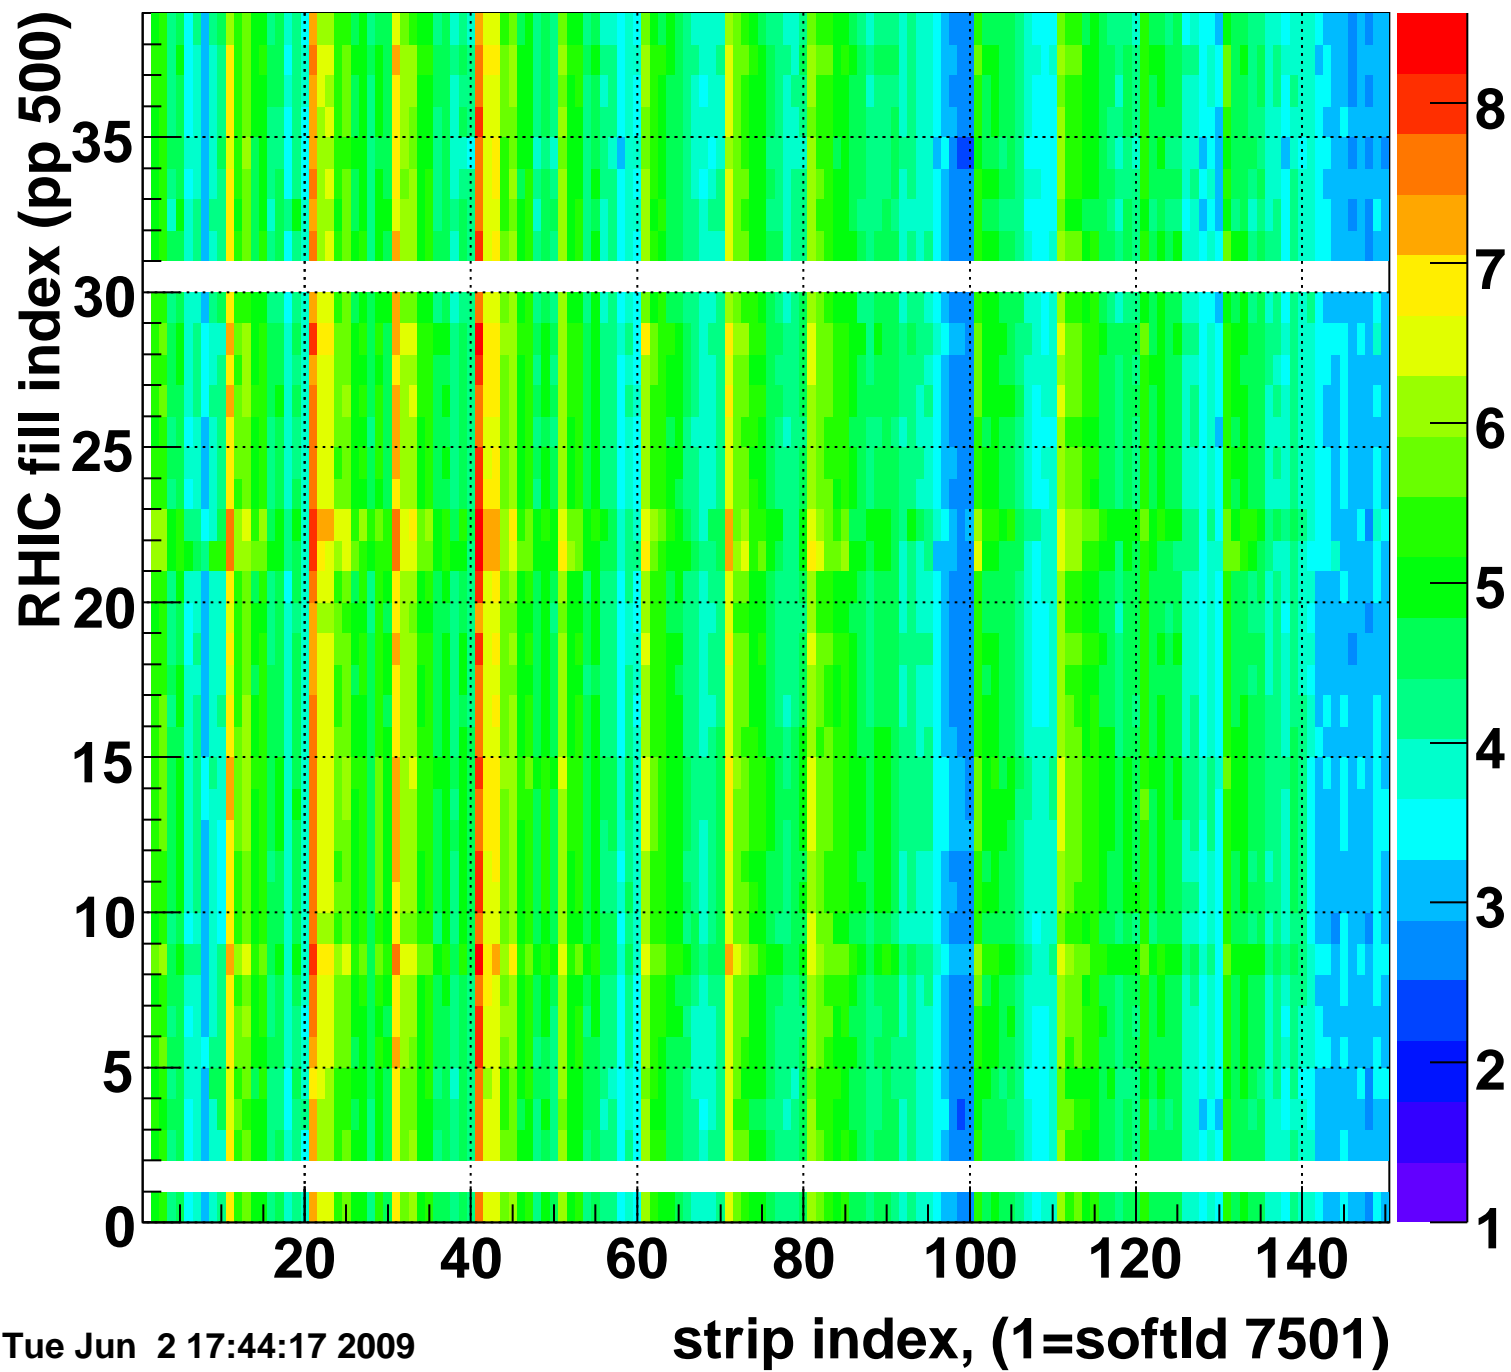

Mpv of ped residuum (ADC), BSMDE mod=51, good strips

Entries 427

Tue Jun 2 17:44:17 2009

Rms of ped residuum (ADC), BSMDE mod=51, good strips

Entries 5512

Bad strips (color=error bits), BSMDE mod=51

Entries 338

Tue Jun 2 17:44:17 2009

Mpv of ped residuum (ADC), BSMDP mod=51, good strips

Entries 257

Tue Jun 2 17:44:17 2009

Rms of ped residuum (ADC), BSMDP mod=51, good strips

Entries 5513

Tue Jun 2 17:44:17 2009

Bad strips (color=error bits), BSMDE mod=51