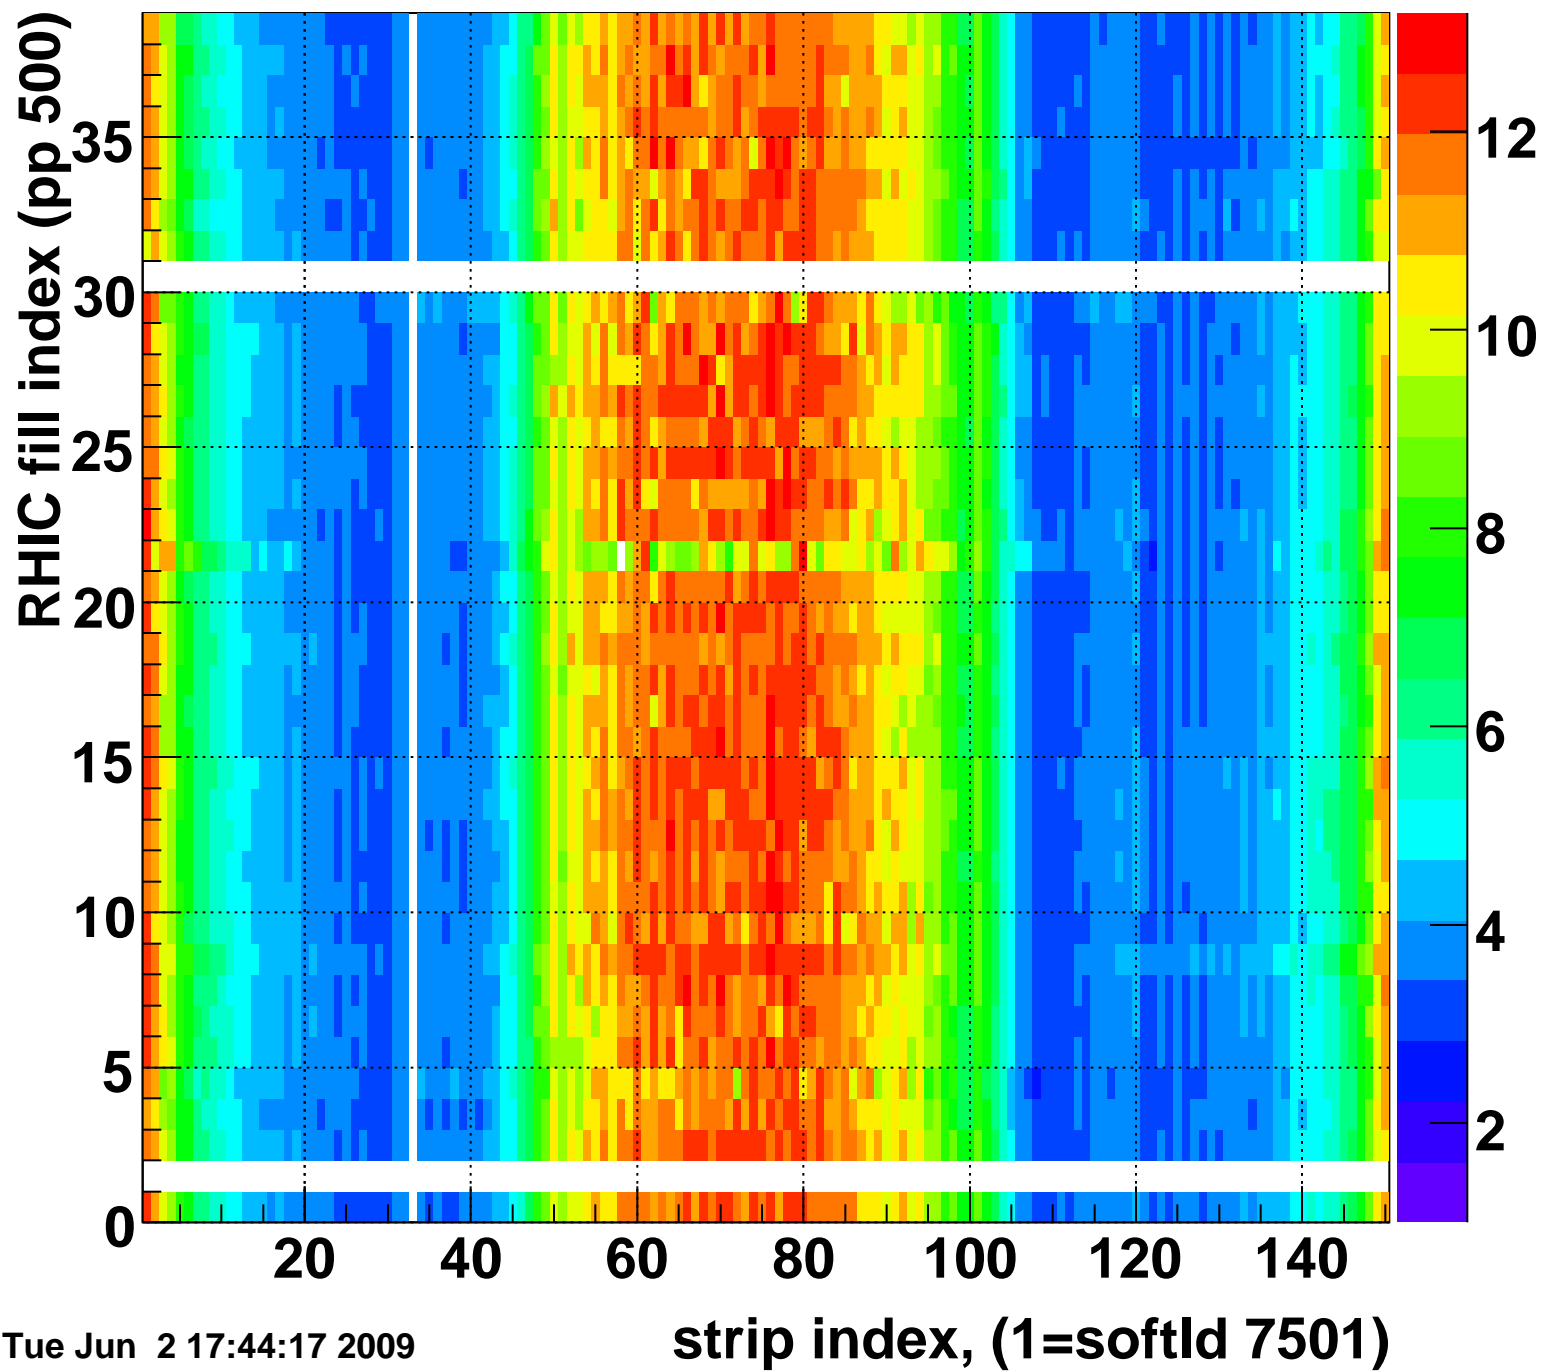

Mpv of ped residuum (ADC), BSMDE mod=51, good strips

Entries 427

Tue Jun 2 17:44:17 2009

Rms of ped residuum (ADC), BSMDE mod=51, good strips

Entries 5512

Bad strips (color=error bits), BSMDE mod=51

Entries 338

Tue Jun 2 17:44:17 2009

Mpv of ped residuum (ADC), BSMDP mod=51, good strips

Entries 257

Tue Jun 2 17:44:17 2009

Rms of ped residuum (ADC), BSMDP mod=51, good strips

Entries 5513

Tue Jun 2 17:44:17 2009

Bad strips (color=error bits), BSMDE mod=51