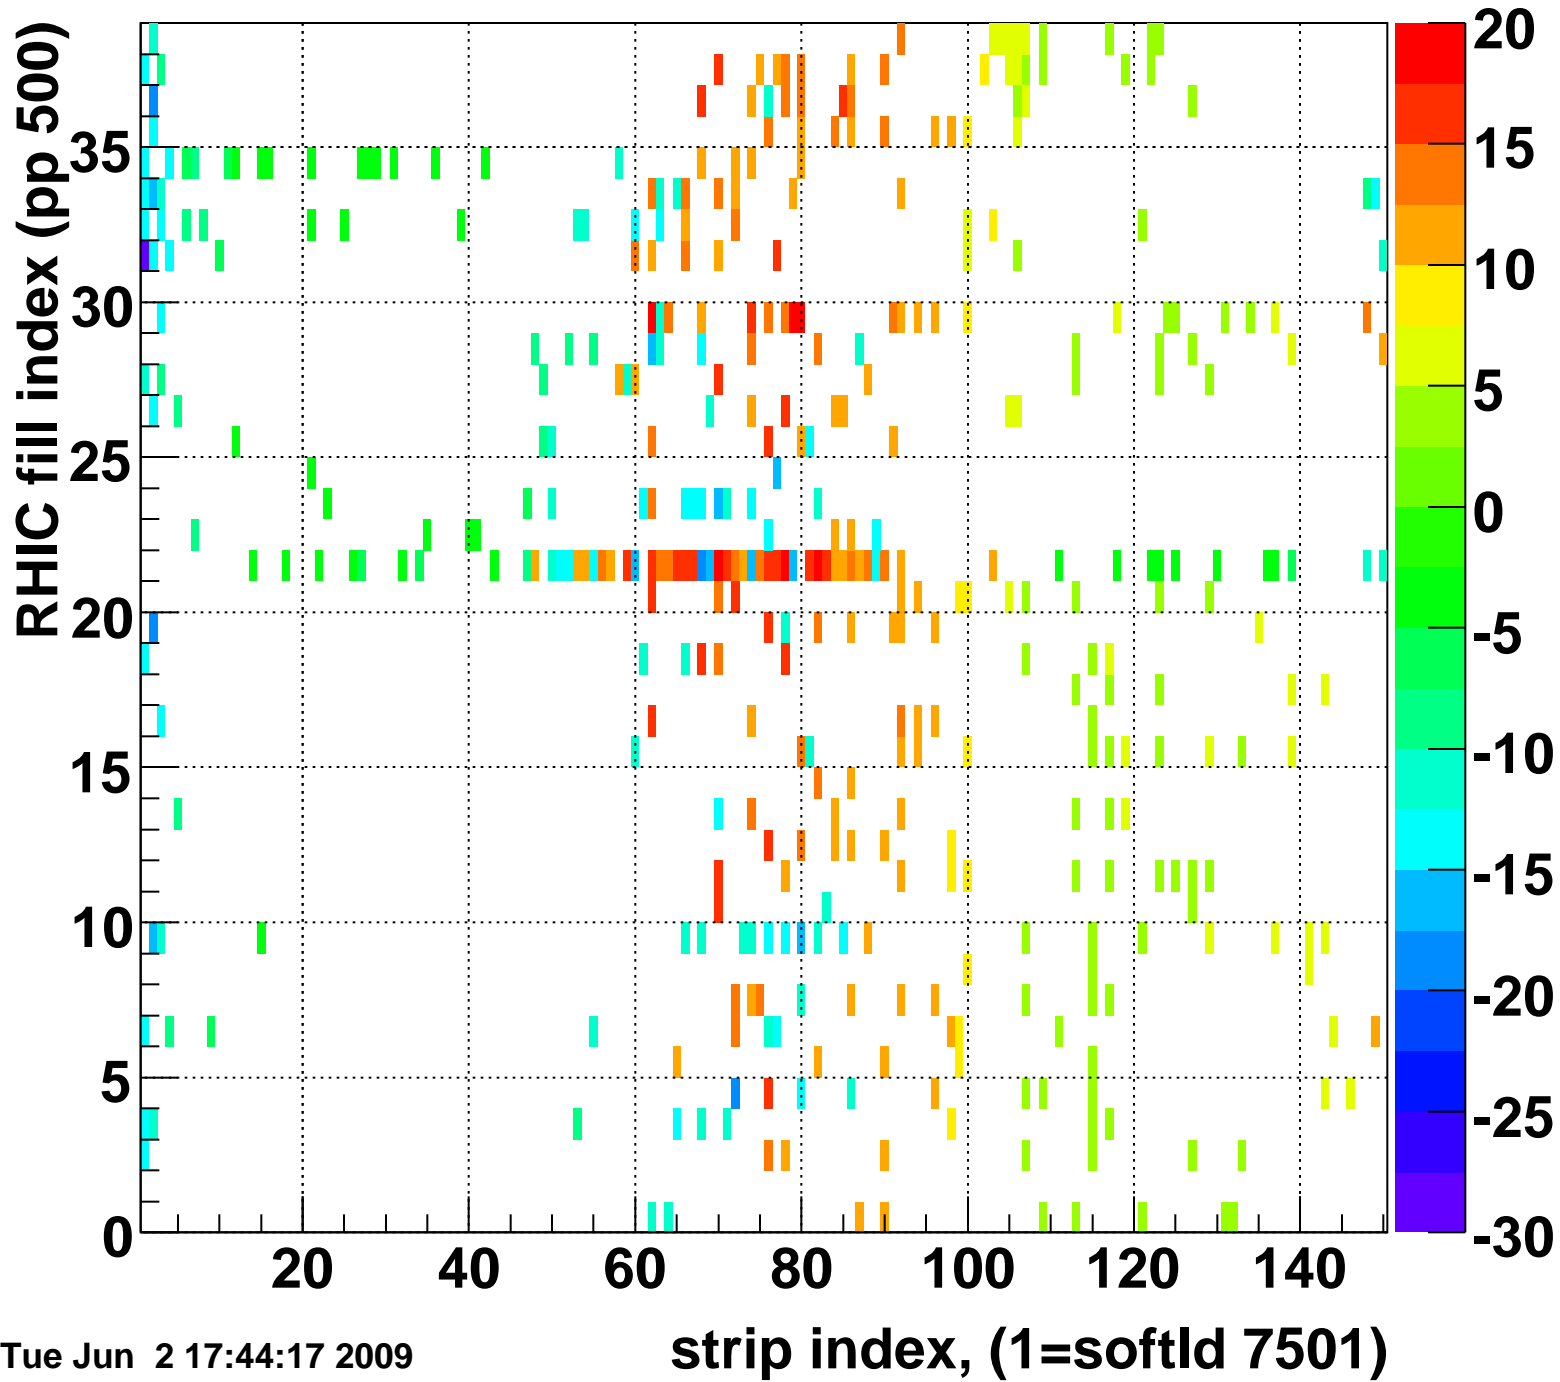

Mpv of ped residuum (ADC), BSMDE mod=51, good strips

Entries 427

Tue Jun 2 17:44:17 2009

Rms of ped residuum (ADC), BSMDE mod=51, good strips

Entries 5512

Bad strips (color=error bits), BSMDE mod=51

Entries 338

Tue Jun 2 17:44:17 2009

Mpv of ped residuum (ADC), BSMDP mod=51, good strips

Entries 257

Tue Jun 2 17:44:17 2009

Rms of ped residuum (ADC), BSMDP mod=51, good strips

Entries 5513

Tue Jun 2 17:44:17 2009

Bad strips (color=error bits), BSMDE mod=51

Entries 337

Tue Jun 2 17:44:17 2009