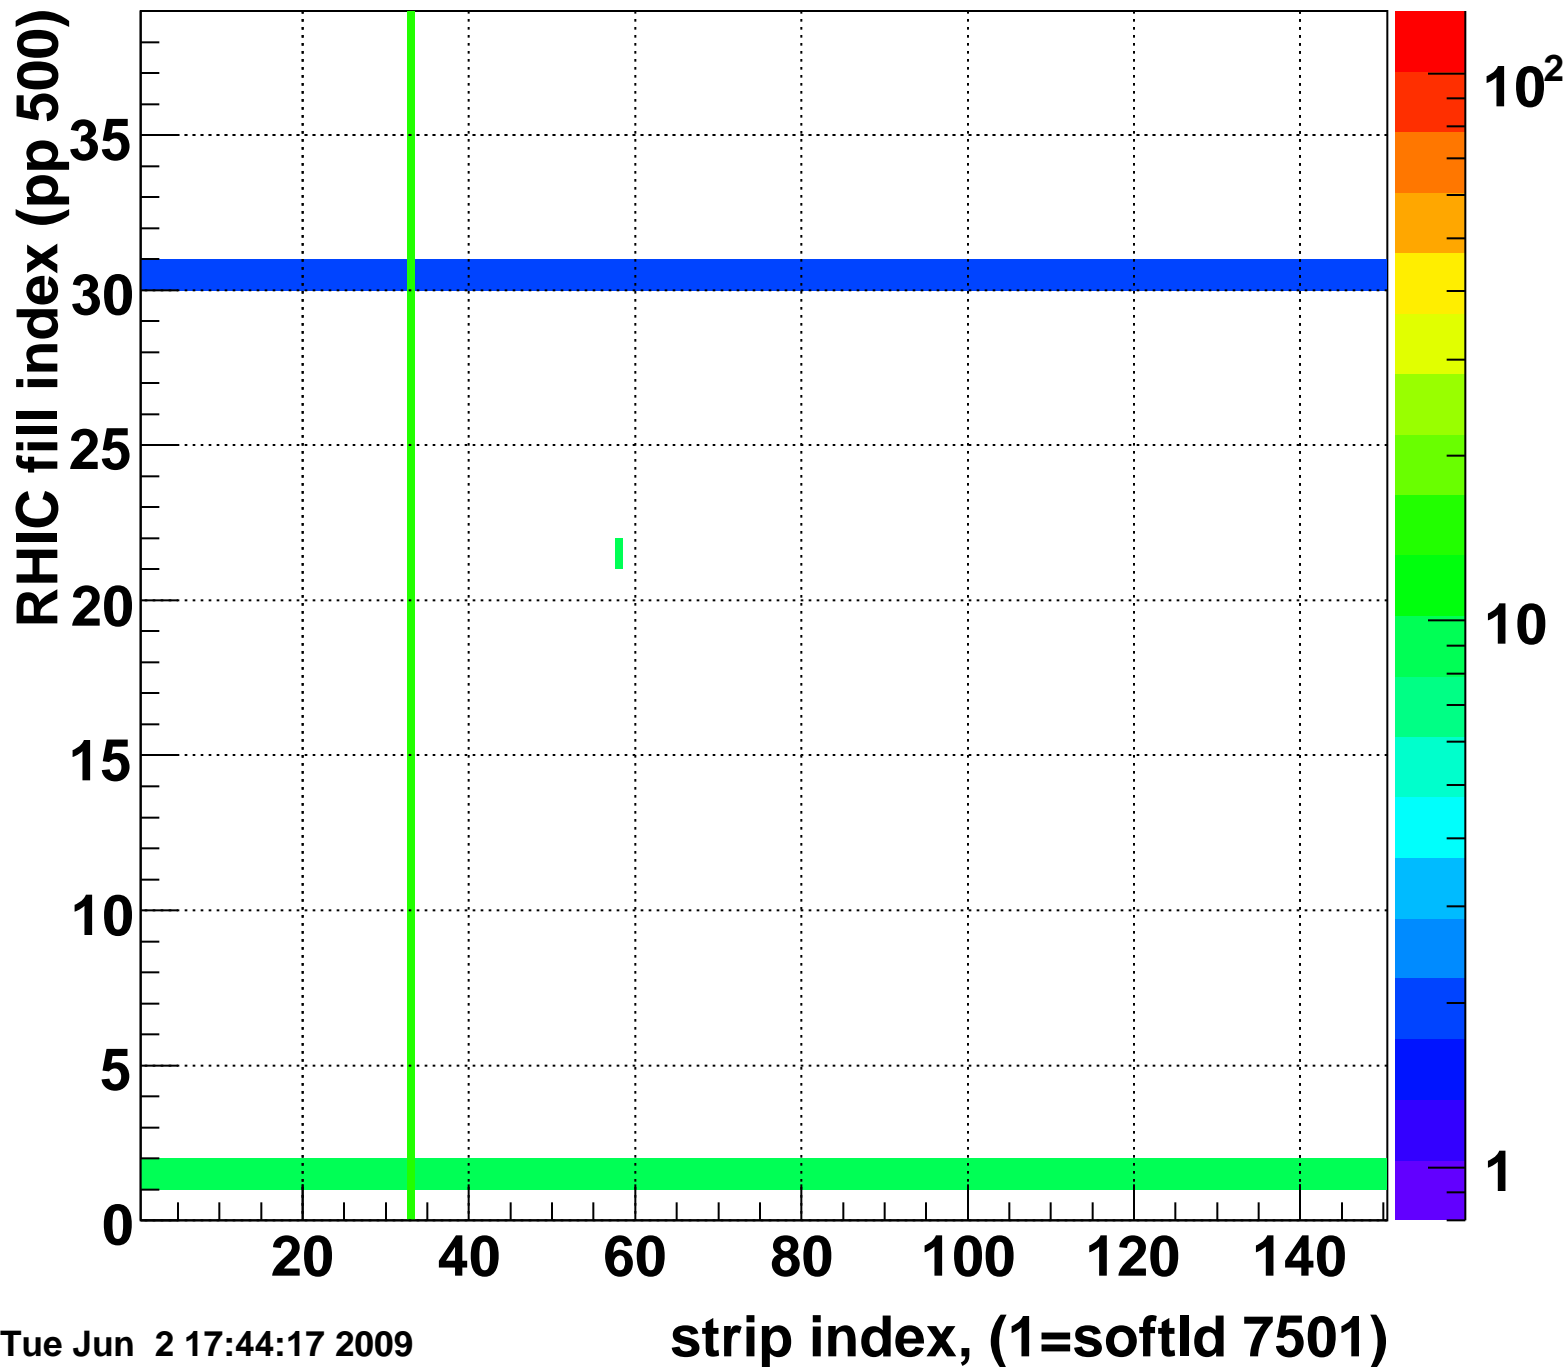

Mpv of ped residuum (ADC), BSMDE mod=51, good strips

Entries 427

Tue Jun 2 17:44:17 2009

Rms of ped residuum (ADC), BSMDE mod=51, good strips

Entries 5512

Bad strips (color=error bits), BSMDE mod=51

Entries 338

Tue Jun 2 17:44:17 2009

Mpv of ped residuum (ADC), BSMDP mod=51, good strips

Entries 257

Tue Jun 2 17:44:17 2009

Rms of ped residuum (ADC), BSMDP mod=51, good strips

Entries 5513

Tue Jun 2 17:44:17 2009

Bad strips (color=error bits), BSMDE mod=51