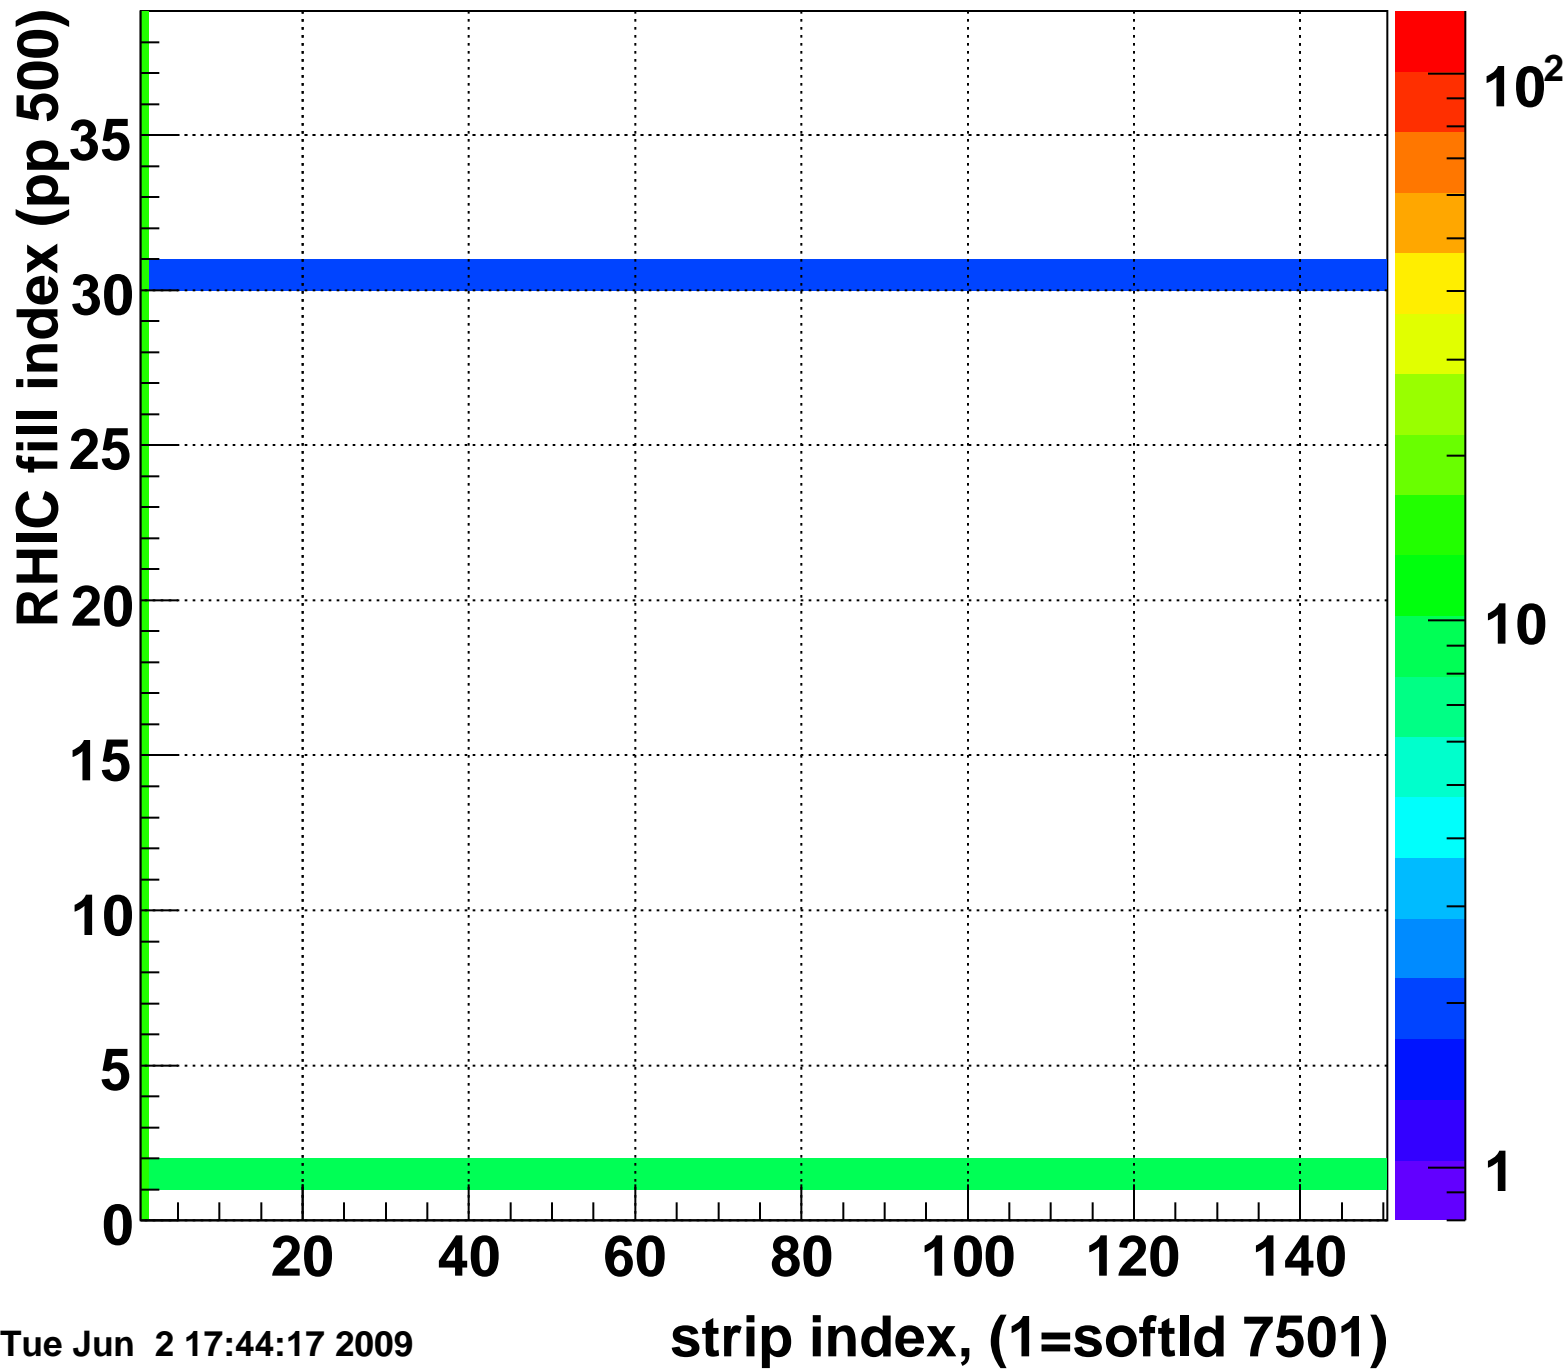

Bad strips (color=error bits), BSMDE mod=51

Entries 337

Tue Jun 2 17:44:17 2009