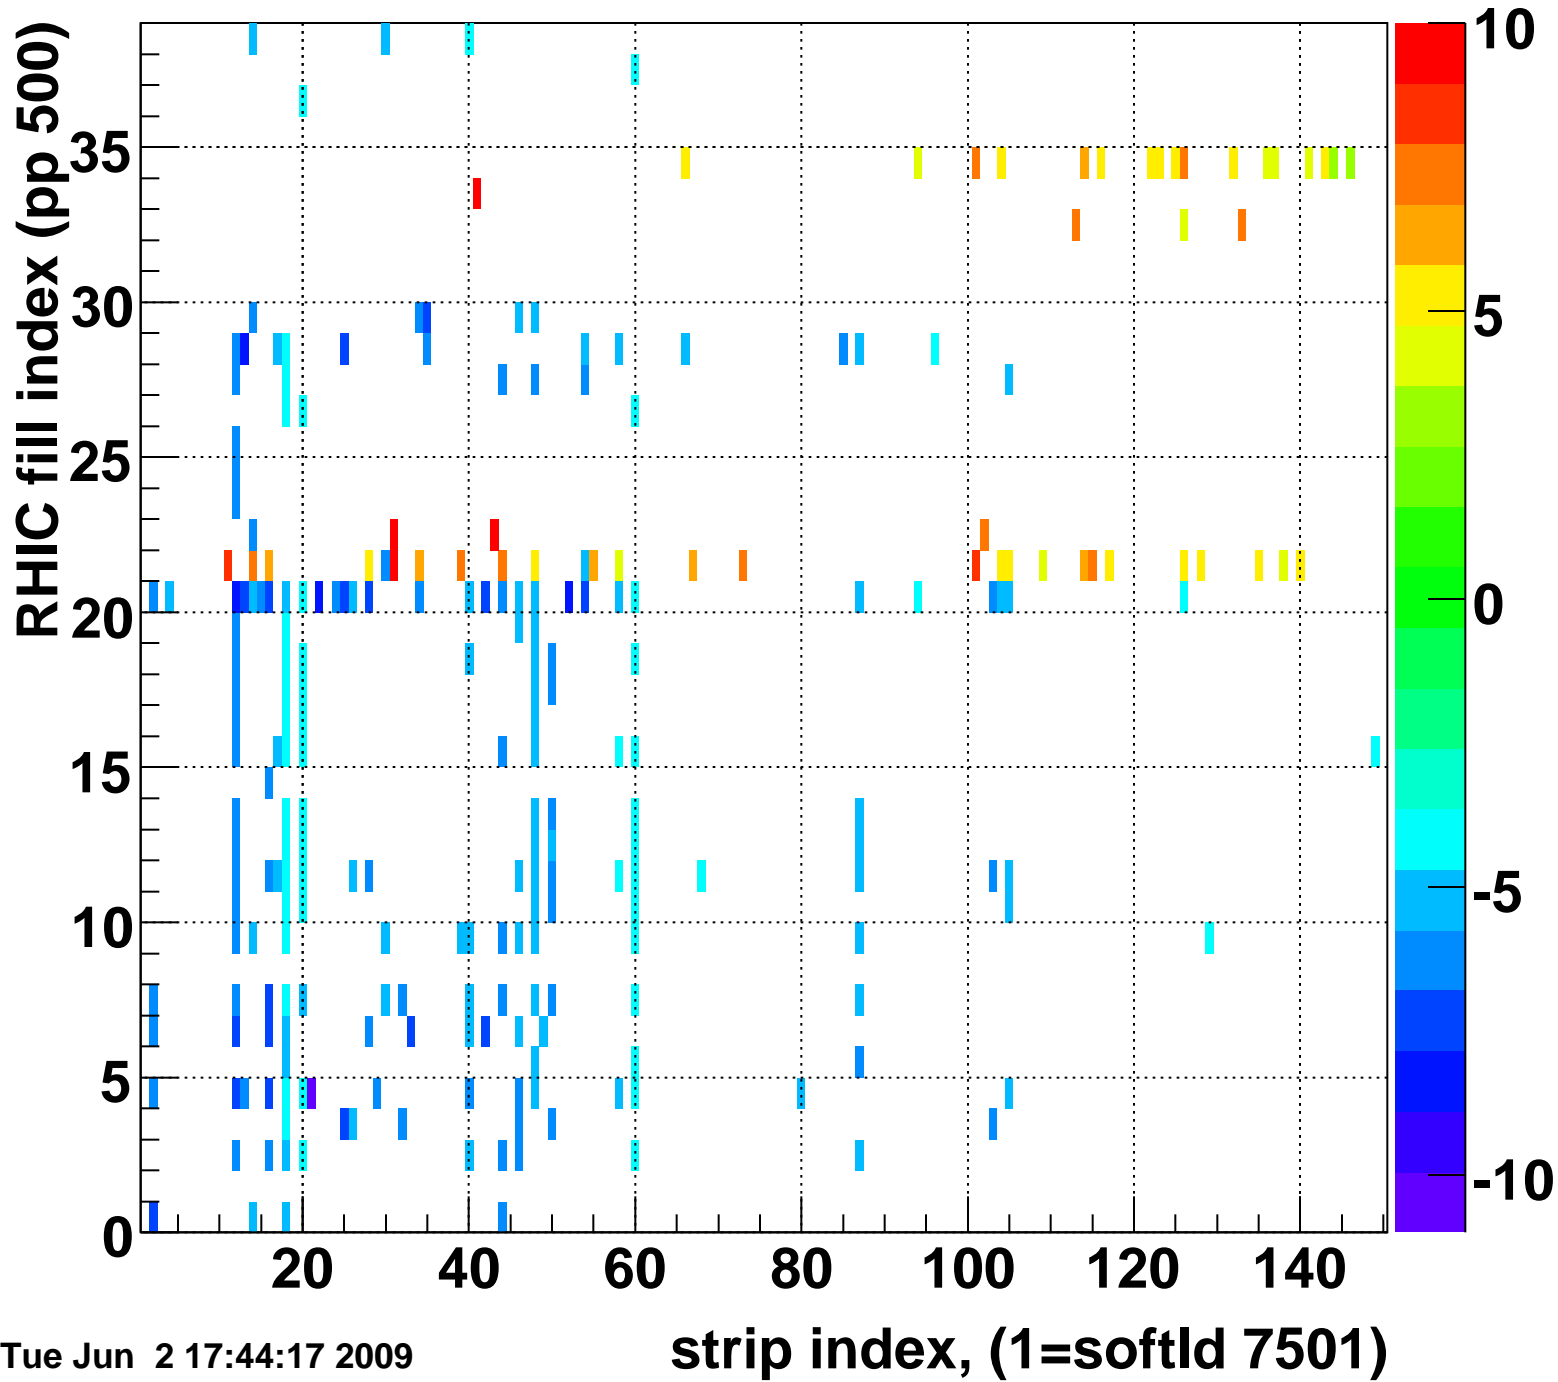

Mpv of ped residuum (ADC), BSMDE mod=51, good strips

Entries 427

Tue Jun 2 17:44:17 2009

Rms of ped residuum (ADC), BSMDE mod=51, good strips

Entries 5512

Bad strips (color=error bits), BSMDE mod=51

Entries 338

Tue Jun 2 17:44:17 2009

Mpv of ped residuum (ADC), BSMDP mod=51, good strips

Entries 257

Tue Jun 2 17:44:17 2009

Rms of ped residuum (ADC), BSMDP mod=51, good strips

Entries 5513

Tue Jun 2 17:44:17 2009

Bad strips (color=error bits), BSMDE mod=51

Entries 337

Tue Jun 2 17:44:17 2009