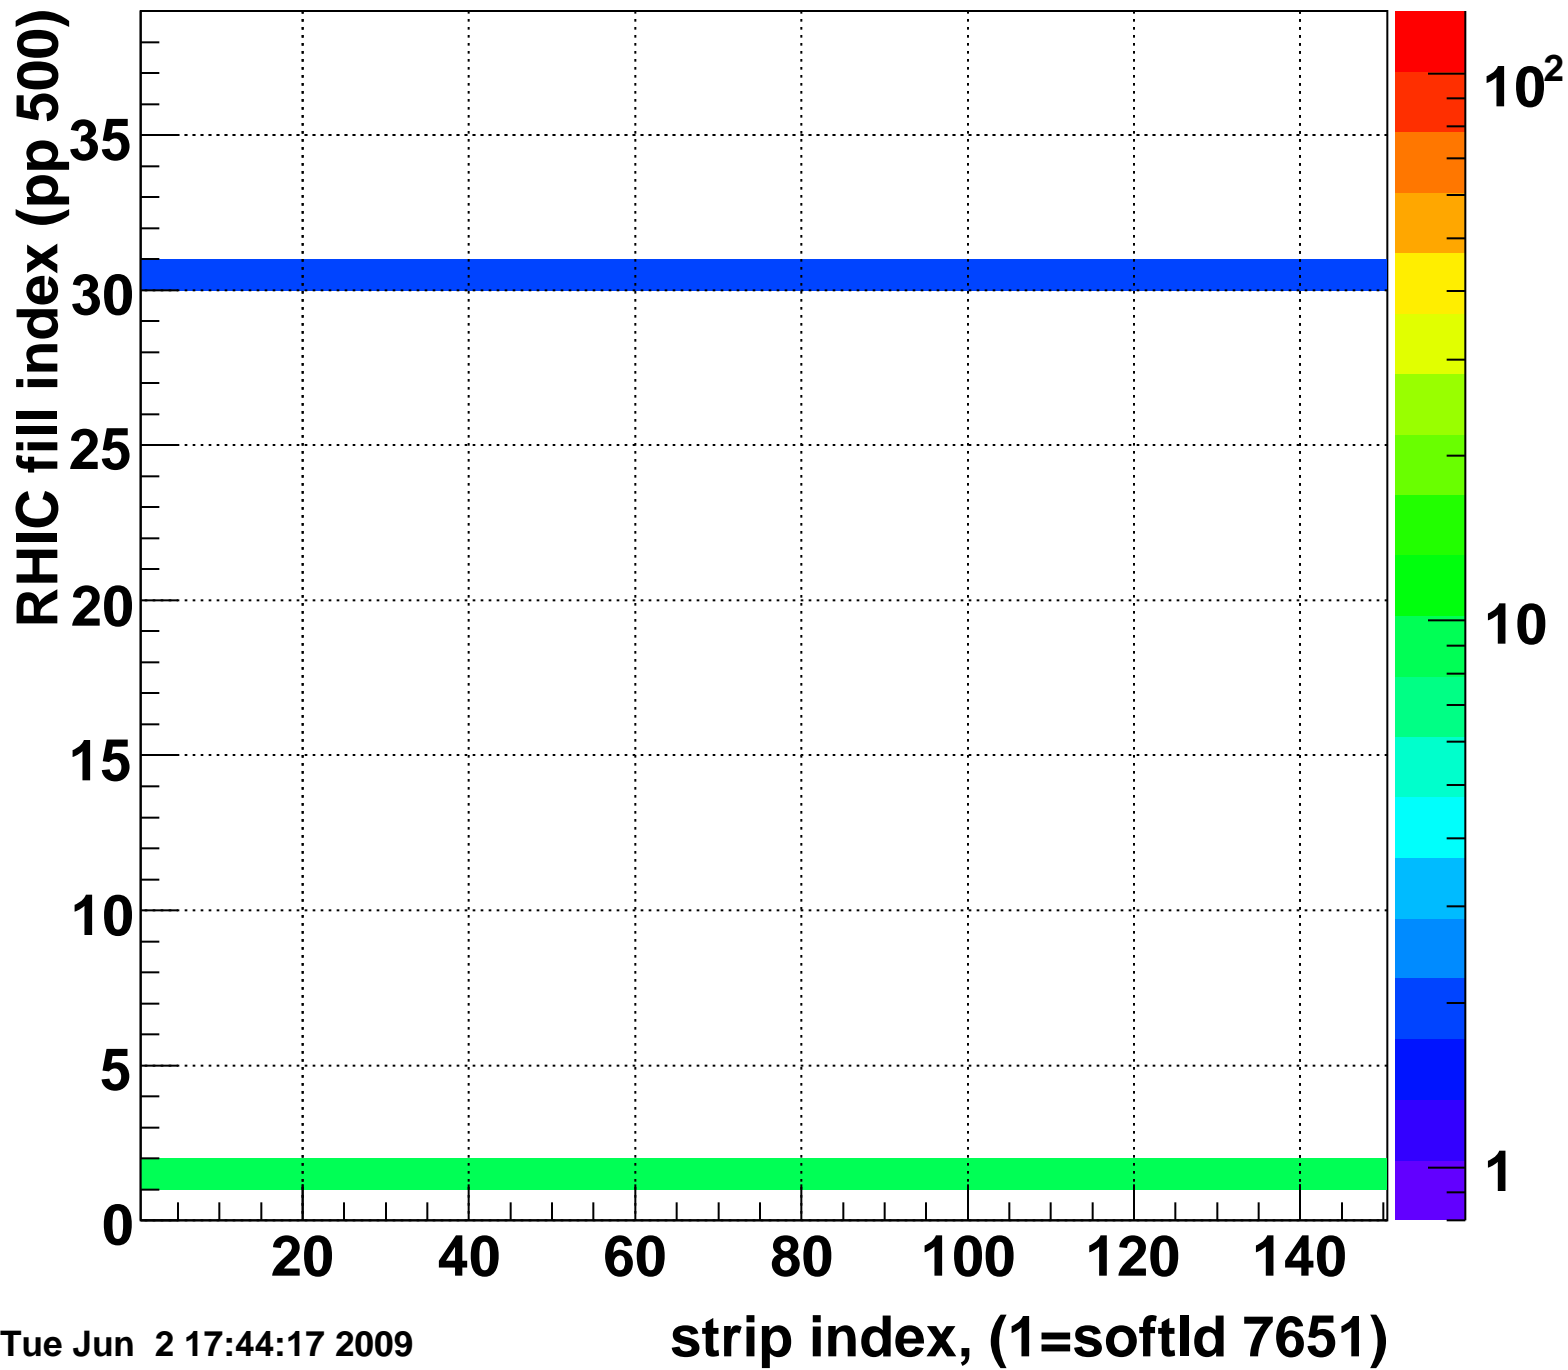

Rms of ped residuum (ADC), BSMDE mod=52, good strips

Entries 5550

Tue Jun 2 17:44:17 2009

Bad strips (color=error bits), BSMDE mod=52

Entries 300

Tue Jun 2 17:44:17 2009

Mpv of ped residuum (ADC), BSMDP mod=52, good strips

Entries 88

Tue Jun 2 17:44:17 2009

Rms of ped residuum (ADC), BSMDP mod=52, good strips

Entries 5550

Tue Jun 2 17:44:17 2009

Bad strips (color=error bits), BSMDE mod=52

Entries 300

Tue Jun 2 17:44:17 2009