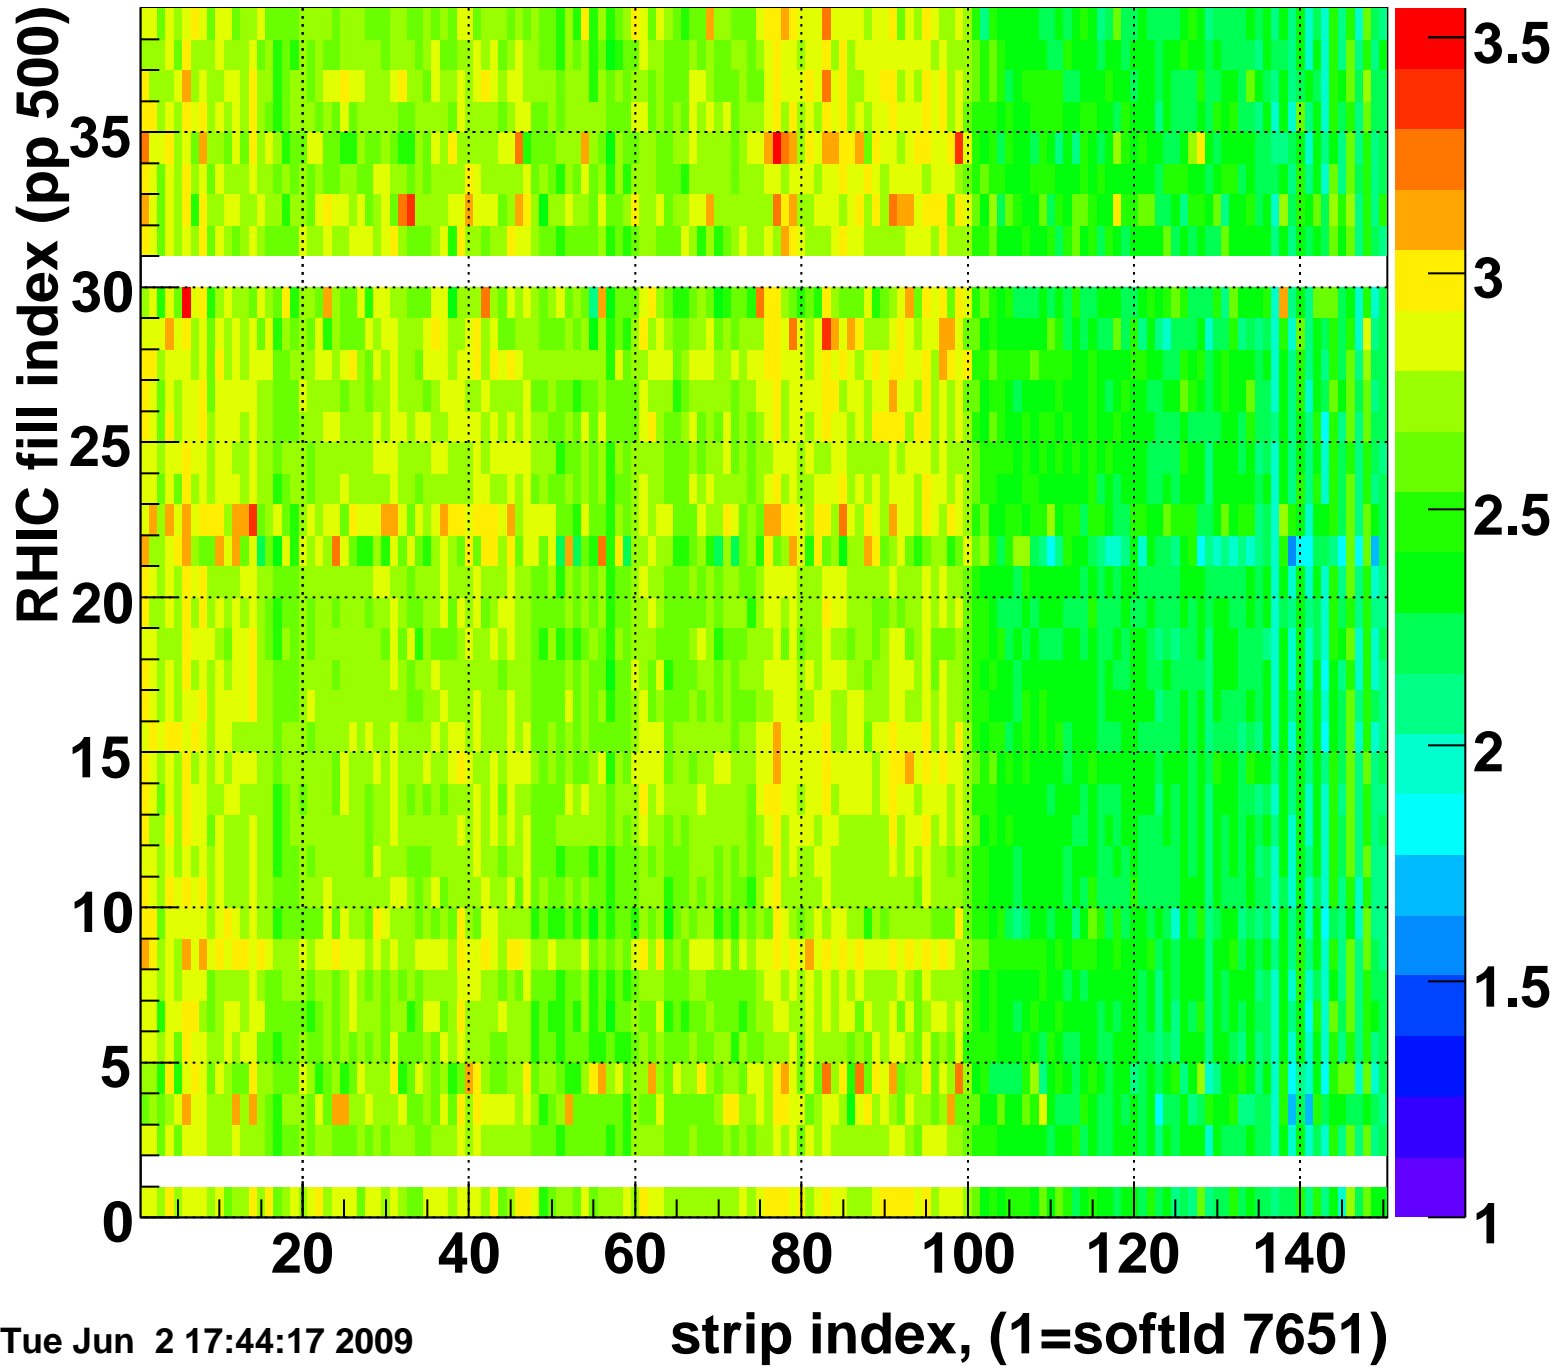

Rms of ped residuum (ADC), BSMDE mod=52, good strips

Entries 5550

Tue Jun 2 17:44:17 2009

Bad strips (color=error bits), BSMDE mod=52

Entries 300

Tue Jun 2 17:44:17 2009

Mpv of ped residuum (ADC), BSMDP mod=52, good strips

Entries 88

Tue Jun 2 17:44:17 2009

Rms of ped residuum (ADC), BSMDP mod=52, good strips

Entries 5550

Tue Jun 2 17:44:17 2009

Bad strips (color=error bits), BSMDE mod=52

Entries 300

Tue Jun 2 17:44:17 2009