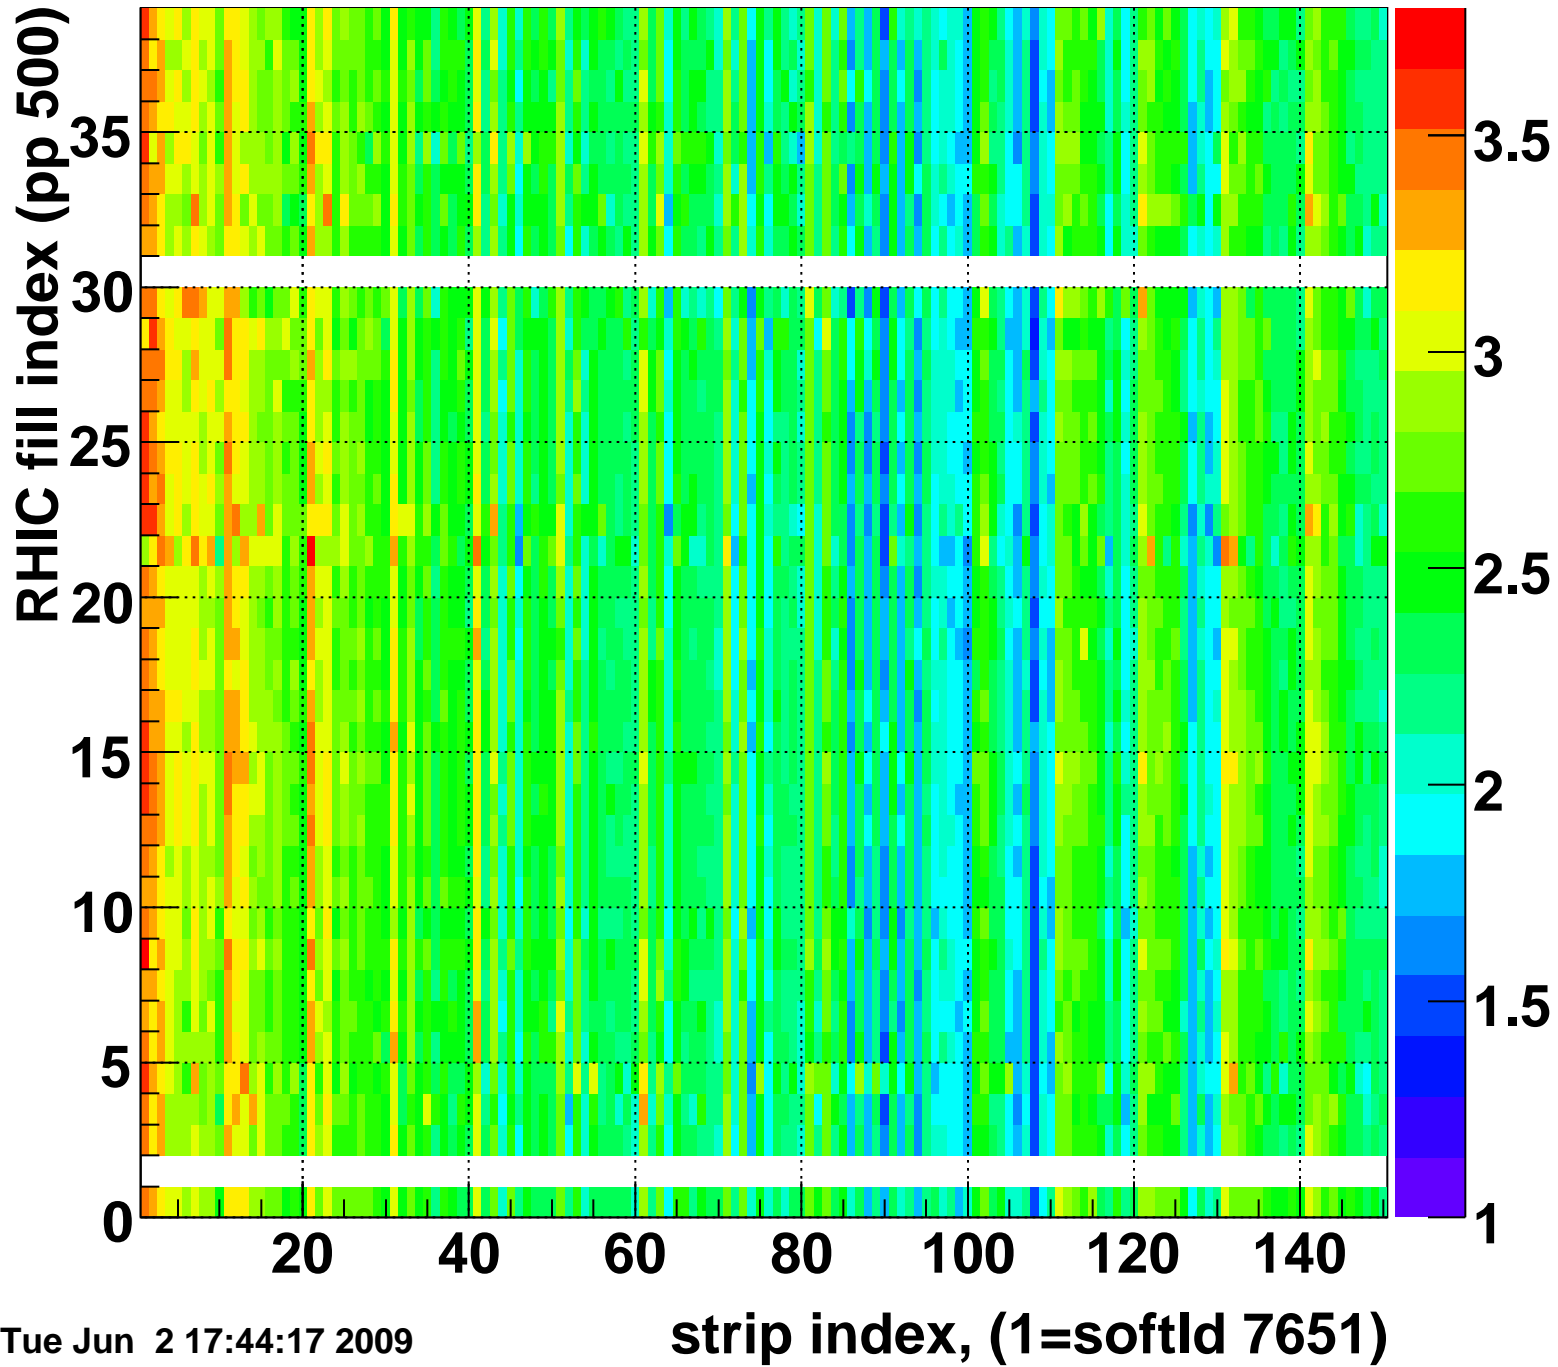

Rms of ped residuum (ADC), BSMDE mod=52, good strips

Entries 5550

Tue Jun 2 17:44:17 2009

Bad strips (color=error bits), BSMDE mod=52

Entries 300

Tue Jun 2 17:44:17 2009

Mpv of ped residuum (ADC), BSMDP mod=52, good strips

Entries 88

Tue Jun 2 17:44:17 2009

Rms of ped residuum (ADC), BSMDP mod=52, good strips

Entries 5550

Tue Jun 2 17:44:17 2009

Bad strips (color=error bits), BSMDE mod=52

Entries 300

Tue Jun 2 17:44:17 2009