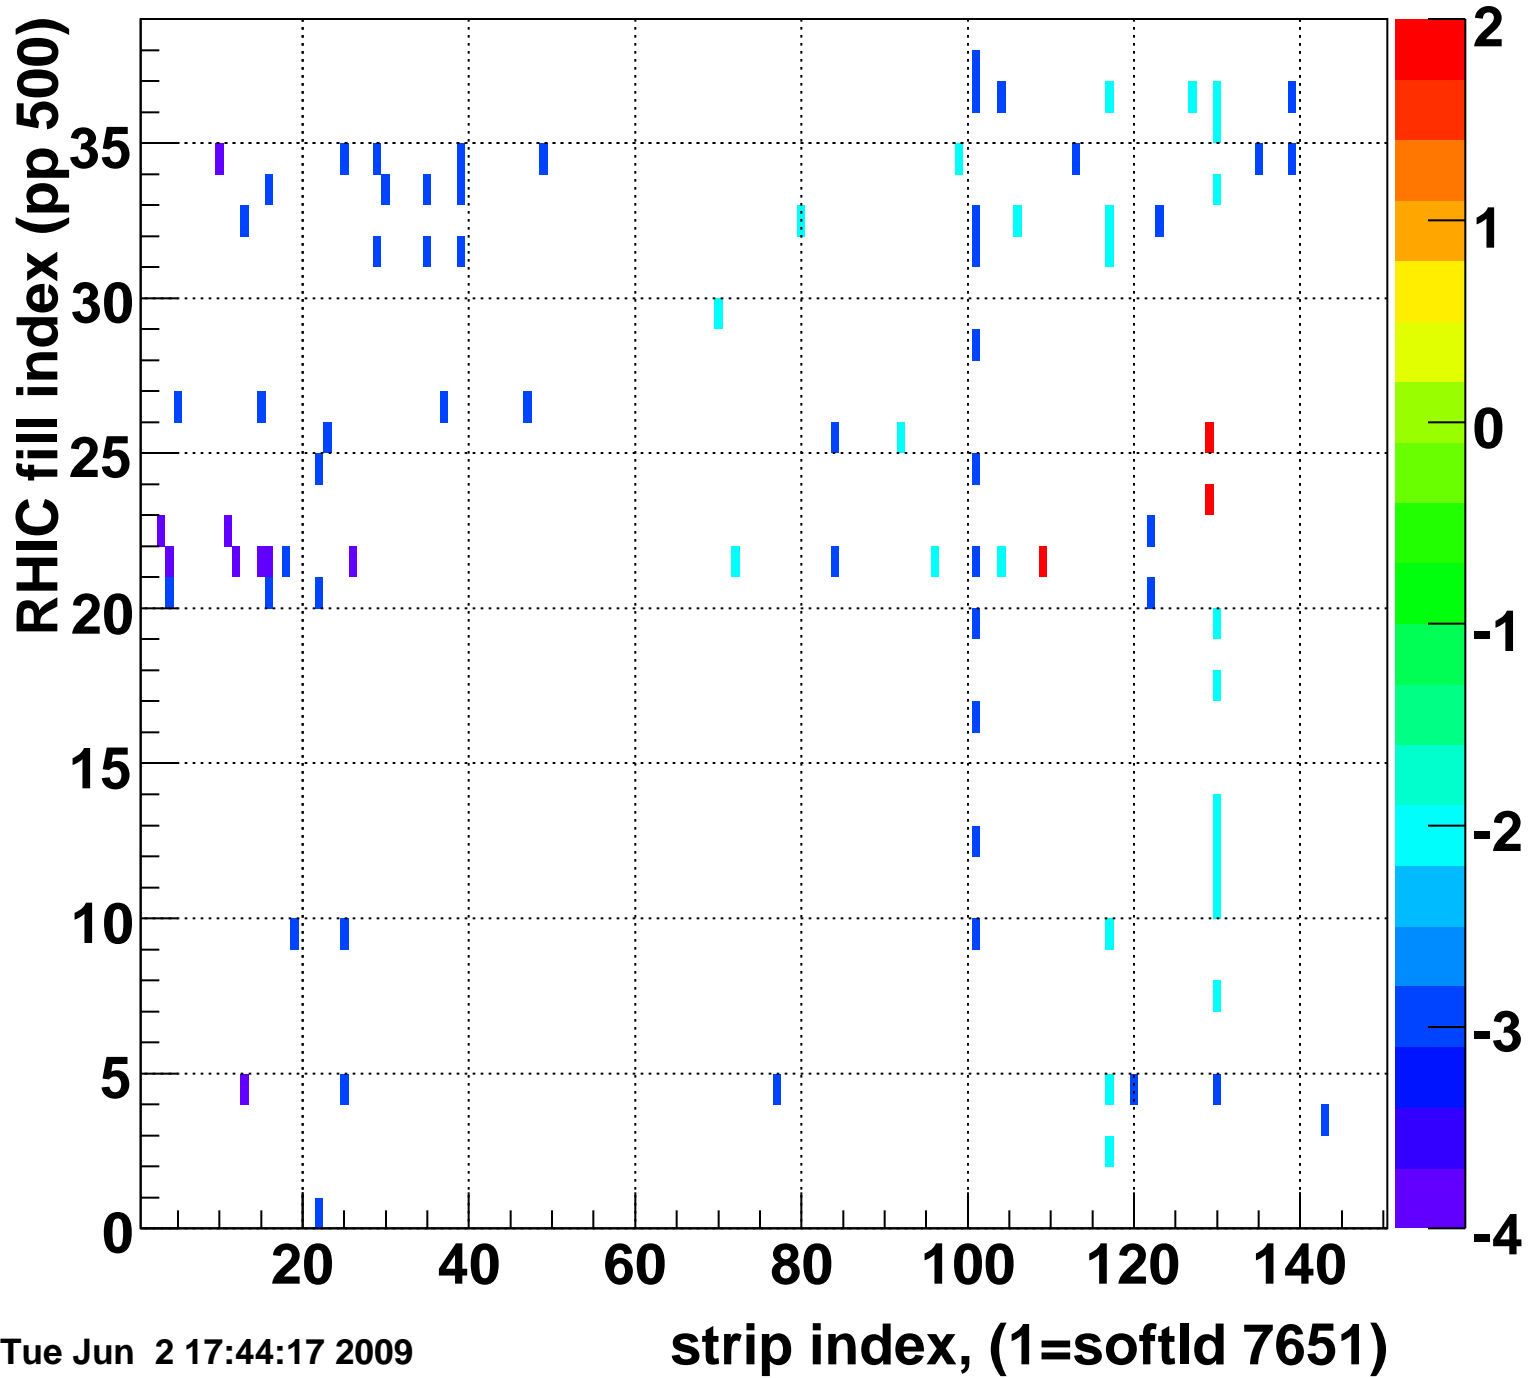

Rms of ped residuum (ADC), BSMDE mod=52, good strips

Entries 5550

Tue Jun 2 17:44:17 2009

Bad strips (color=error bits), BSMDE mod=52

Entries 300

Tue Jun 2 17:44:17 2009

Mpv of ped residuum (ADC), BSMDP mod=52, good strips

Entries 88

Tue Jun 2 17:44:17 2009

Rms of ped residuum (ADC), BSMDP mod=52, good strips

Entries 5550

Tue Jun 2 17:44:17 2009

Bad strips (color=error bits), BSMDE mod=52

Entries 300

Tue Jun 2 17:44:17 2009