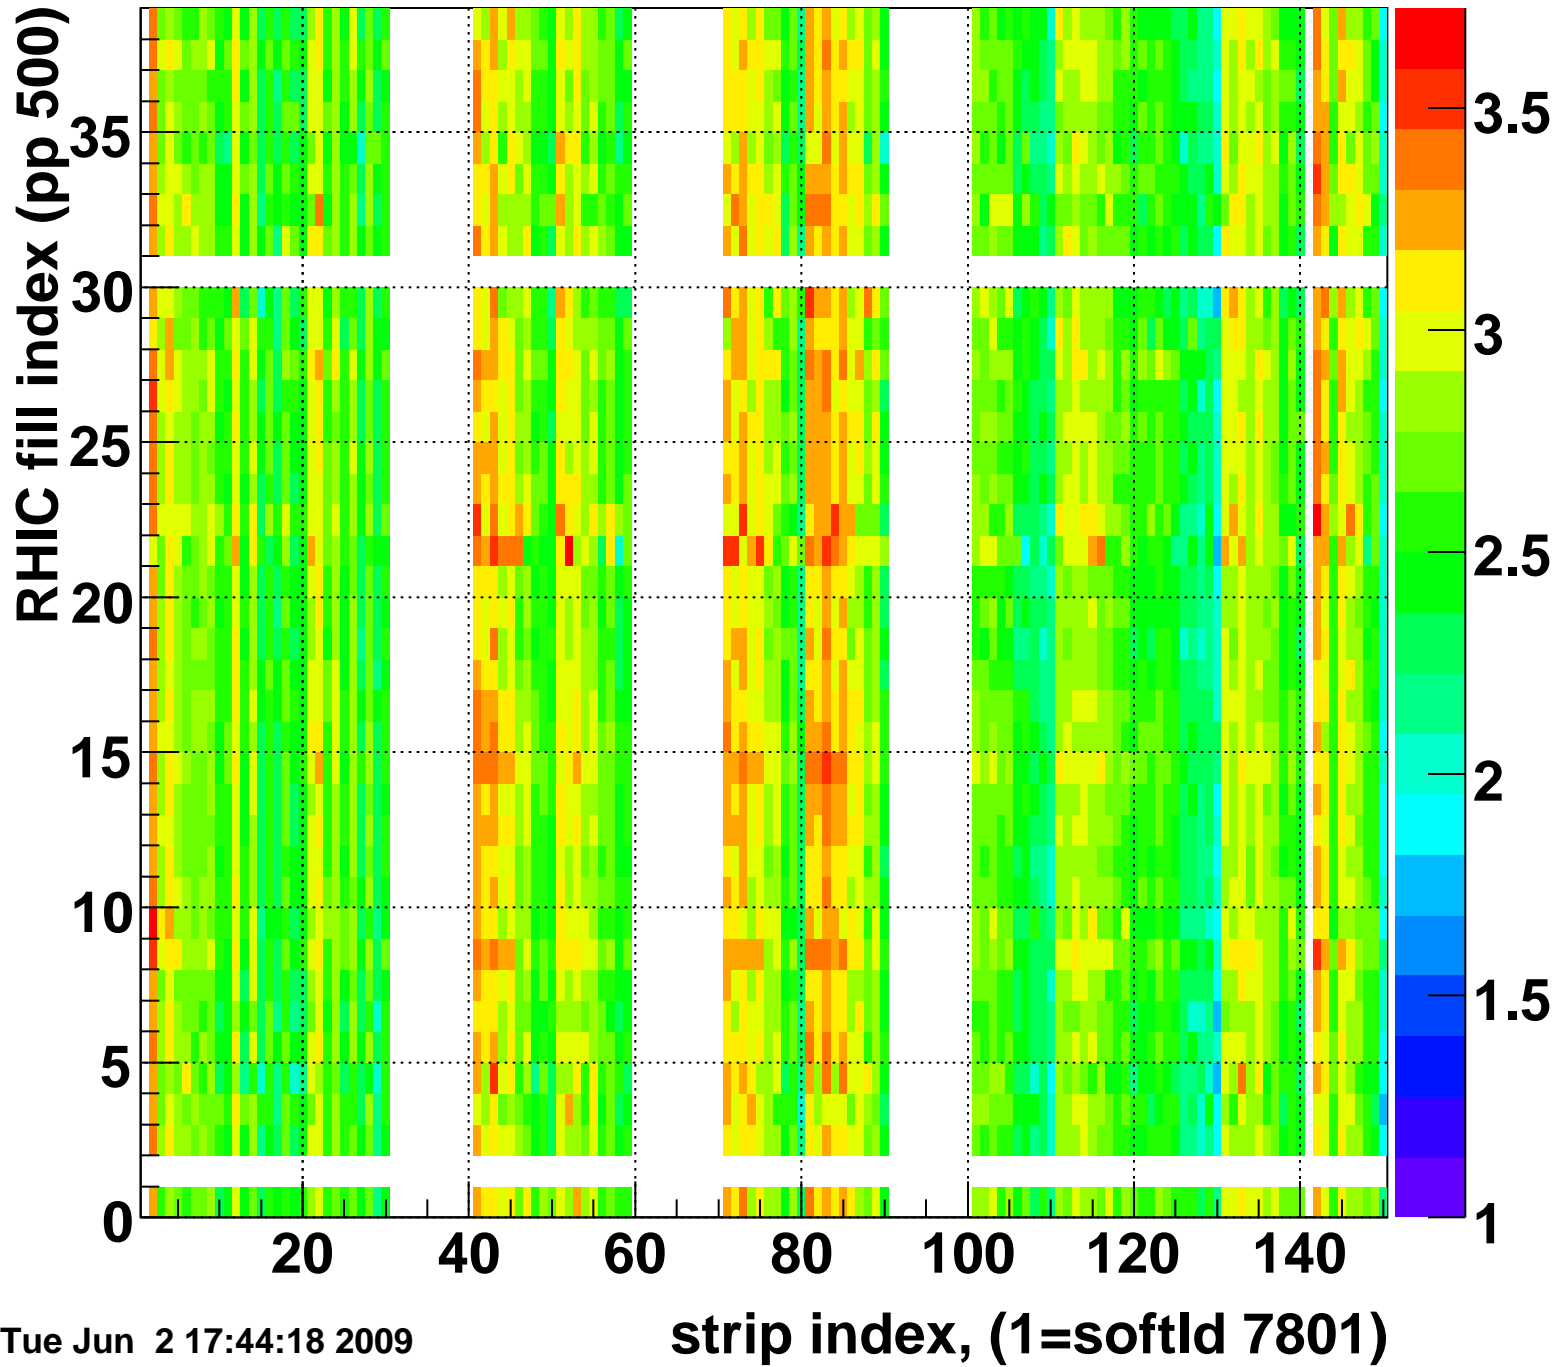

Mpv of ped residuum (ADC), BSMDE mod=53, good strips

Entries 80

Tue Jun 2 17:44:17 2009

Rms of ped residuum (ADC), BSMDE mod=53, good strips

Entries 5402

Tue Jun 2 17:44:17 2009

Bad strips (color=error bits), BSMDE mod=53

Entries 448

Tue Jun 2 17:44:17 2009

Mpv of ped residuum (ADC), BSMDP mod=53, good strips

Entries 94

Tue Jun 2 17:44:18 2009

Rms of ped residuum (ADC), BSMDP mod=53, good strips

Entries 4329

Tue Jun 2 17:44:18 2009

Bad strips (color=error bits), BSMDE mod=53

Entries 1521

Tue Jun 2 17:44:18 2009