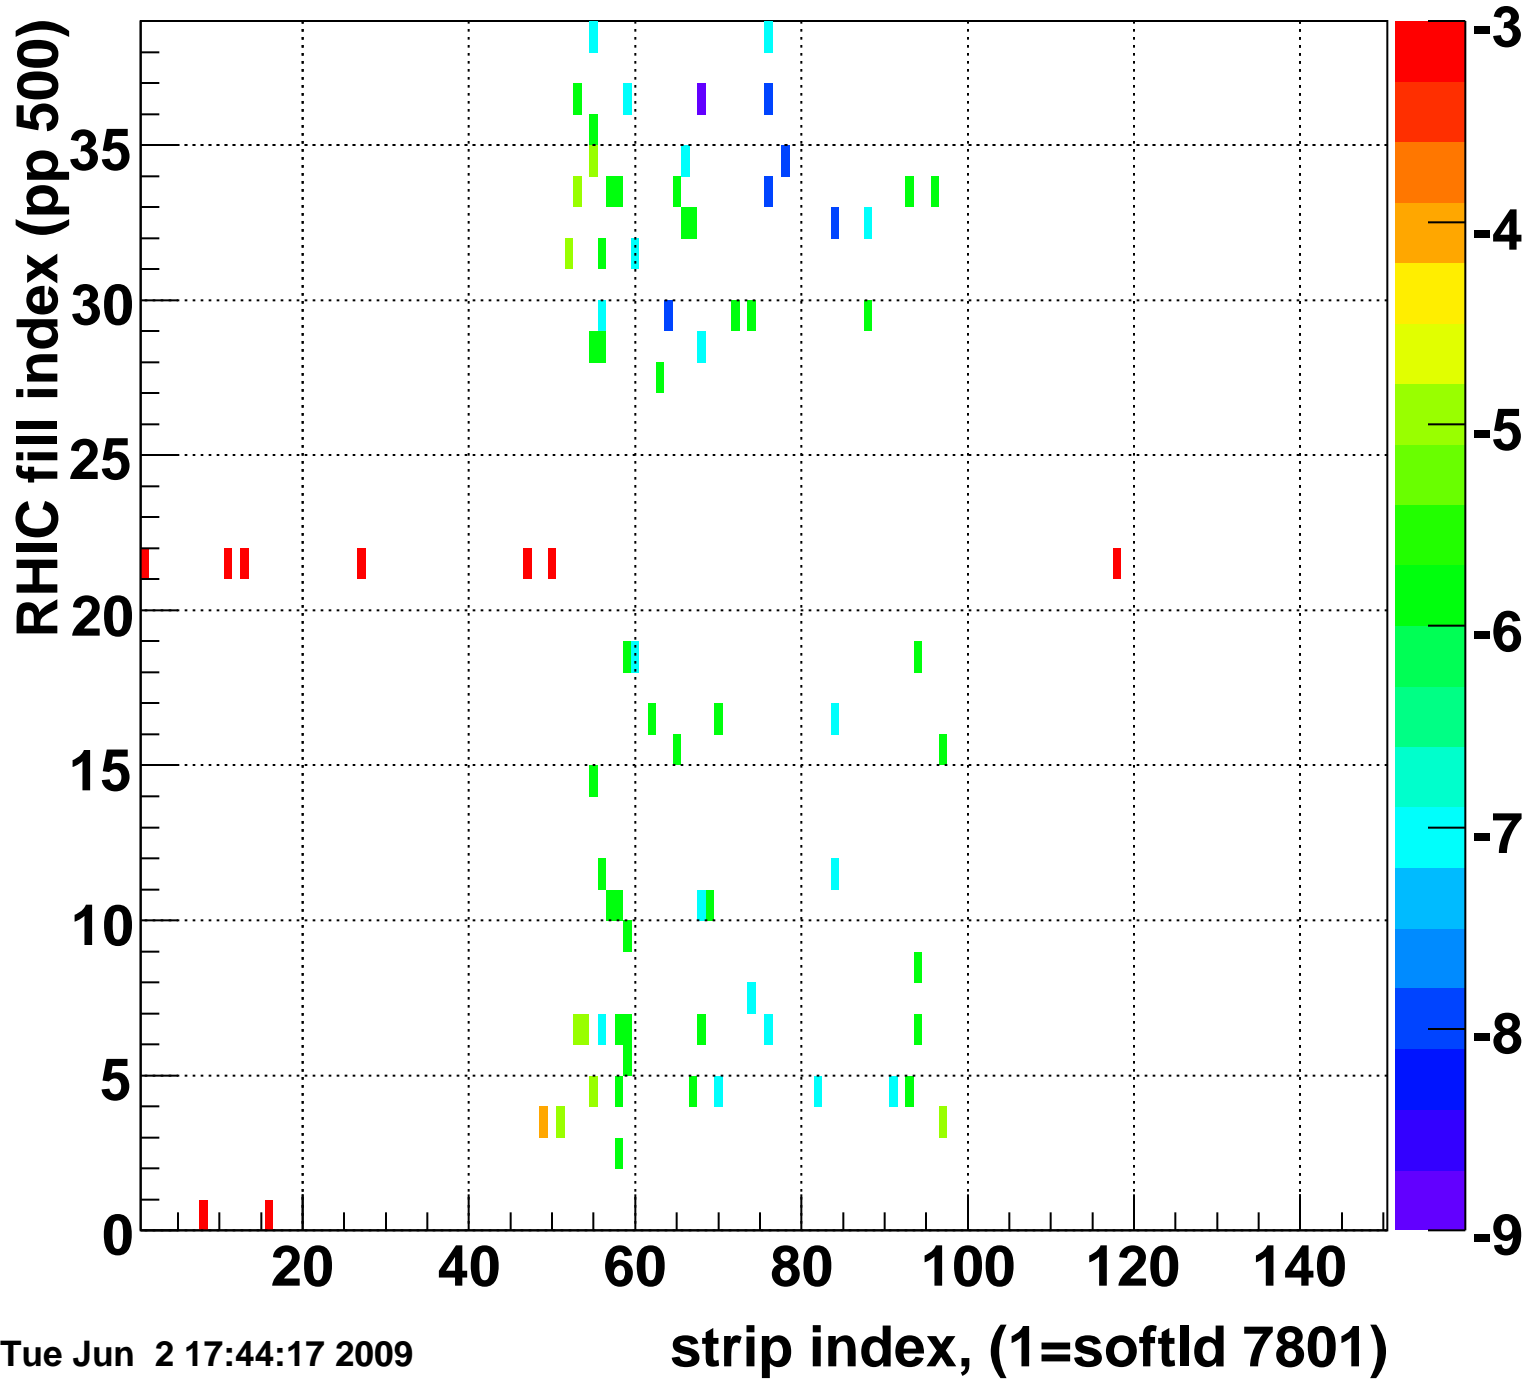

Mpv of ped residuum (ADC), BSMDE mod=53, good strips

Entries 80

Tue Jun 2 17:44:17 2009

Rms of ped residuum (ADC), BSMDE mod=53, good strips

Entries 5402

Tue Jun 2 17:44:17 2009

Bad strips (color=error bits), BSMDE mod=53

Entries 448

Tue Jun 2 17:44:17 2009

Mpv of ped residuum (ADC), BSMDP mod=53, good strips

Entries 94

Tue Jun 2 17:44:18 2009

Rms of ped residuum (ADC), BSMDP mod=53, good strips

Entries 4329

Tue Jun 2 17:44:18 2009

Bad strips (color=error bits), BSMDE mod=53

Entries 1521

Tue Jun 2 17:44:18 2009