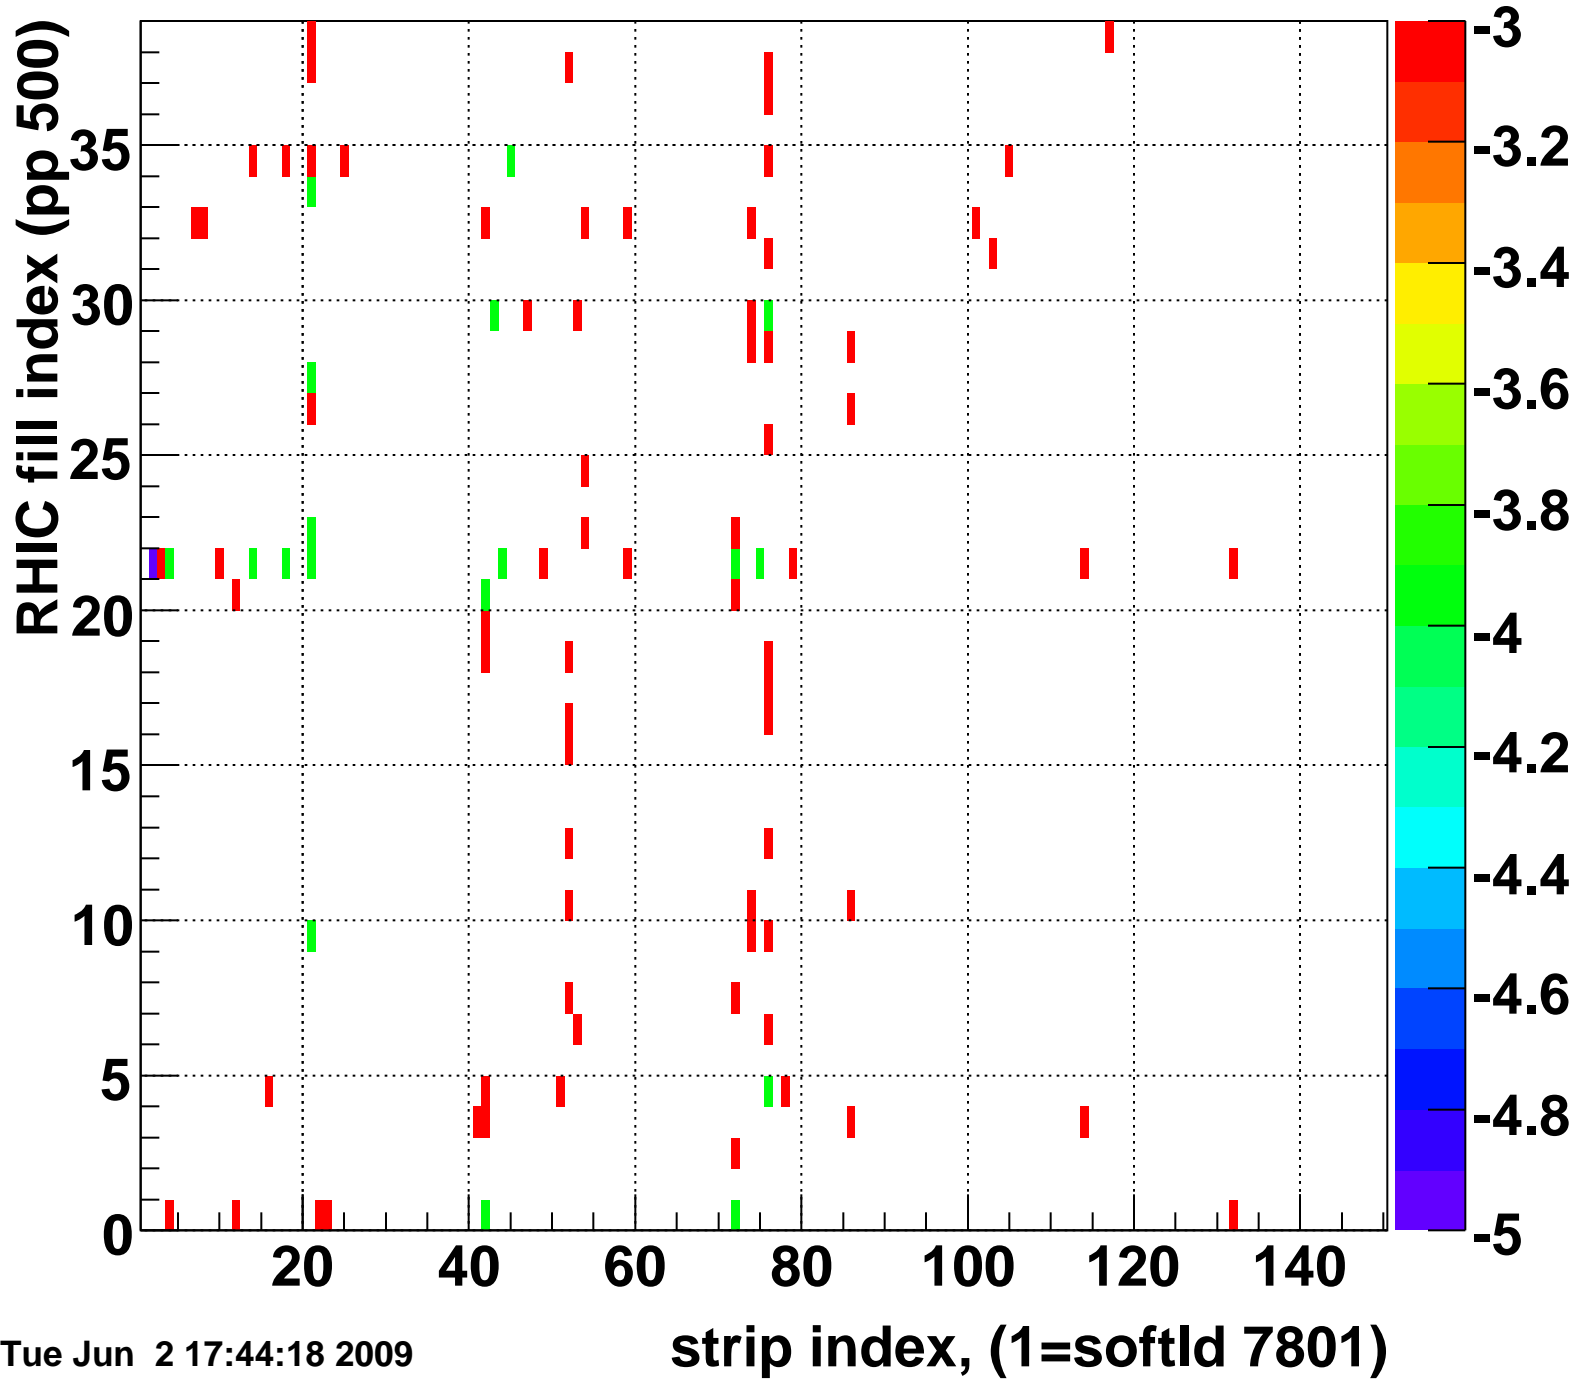

Mpv of ped residuum (ADC), BSMDE mod=53, good strips

Entries 80

Tue Jun 2 17:44:17 2009

Rms of ped residuum (ADC), BSMDE mod=53, good strips

Entries 5402

Tue Jun 2 17:44:17 2009

Bad strips (color=error bits), BSMDE mod=53

Entries 448

Tue Jun 2 17:44:17 2009

Mpv of ped residuum (ADC), BSMDP mod=53, good strips

Entries 94

Tue Jun 2 17:44:18 2009

Rms of ped residuum (ADC), BSMDP mod=53, good strips

Entries 4329

Tue Jun 2 17:44:18 2009

Bad strips (color=error bits), BSMDE mod=53

Entries 1521

Tue Jun 2 17:44:18 2009