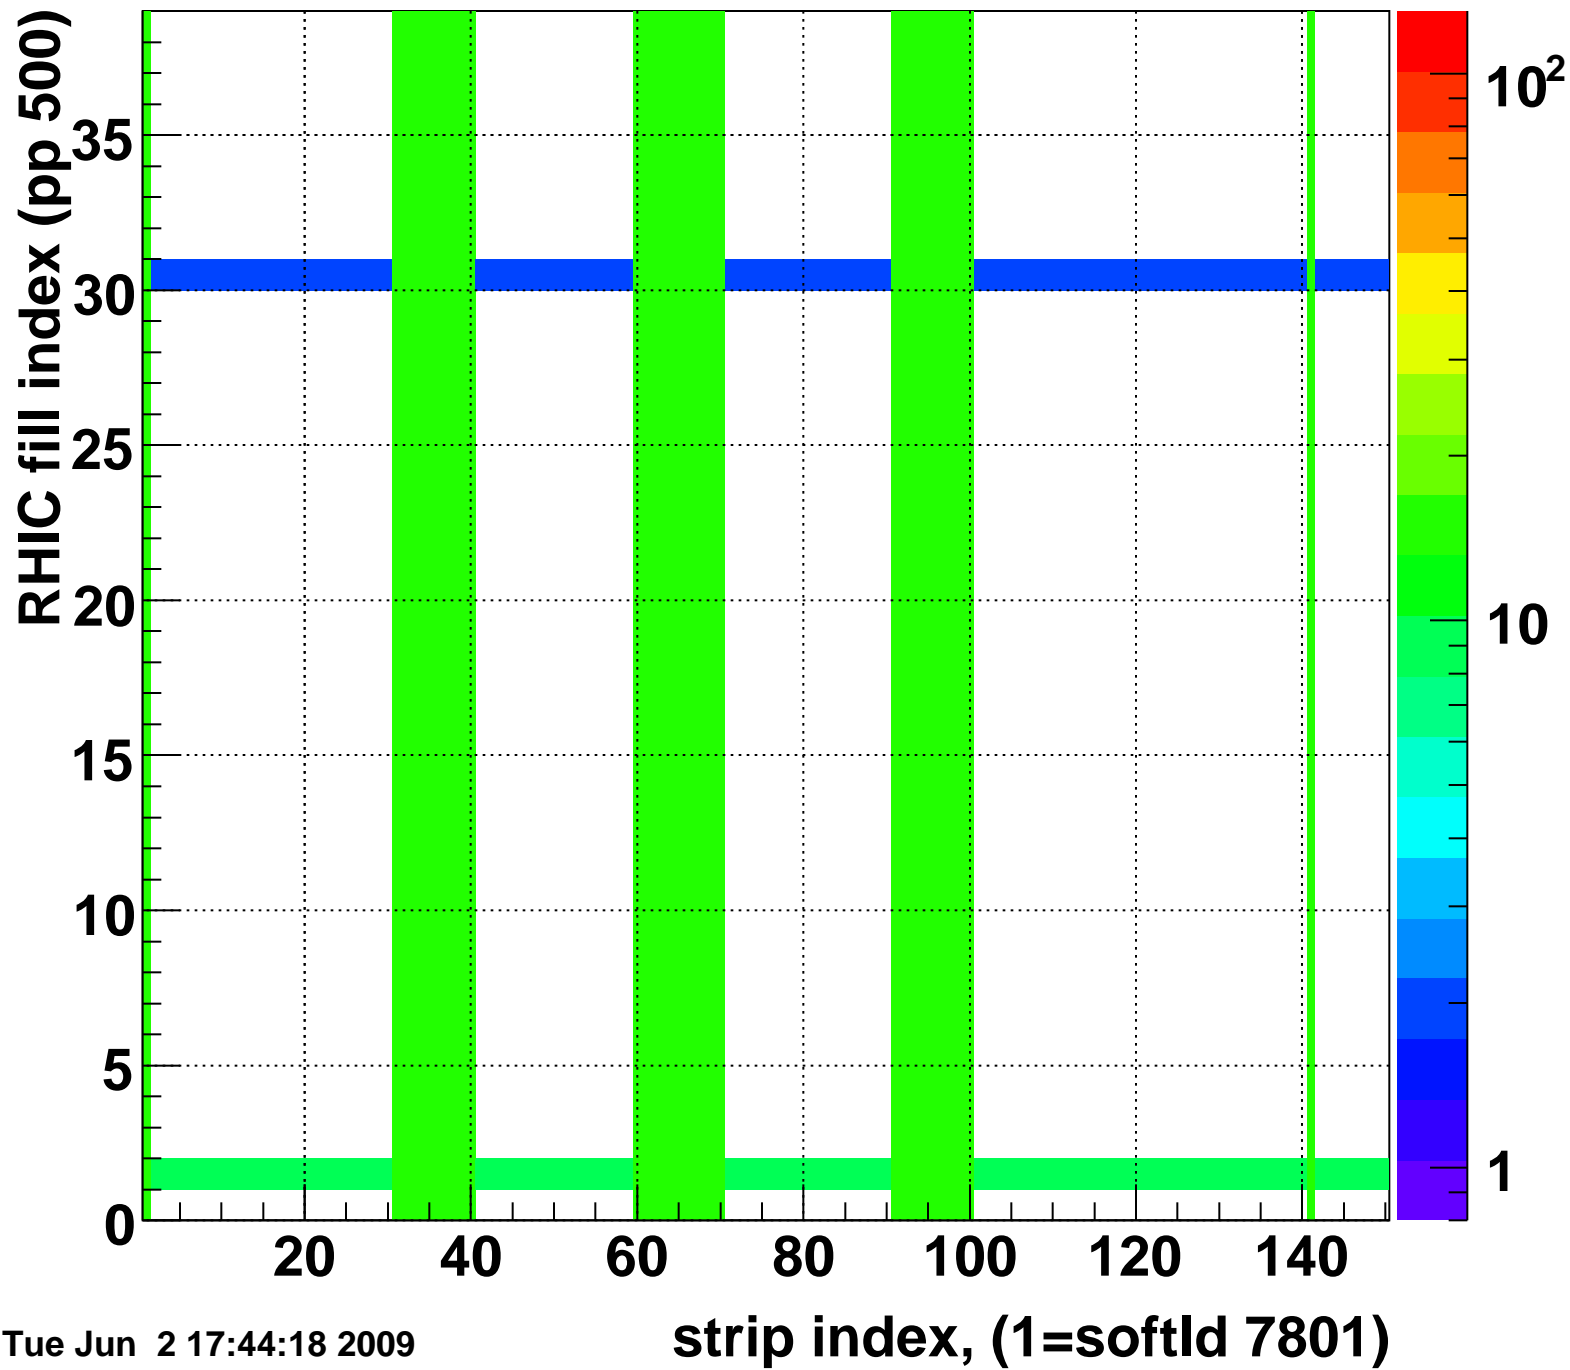

Mpv of ped residuum (ADC), BSMDE mod=53, good strips

Entries 80

Tue Jun 2 17:44:17 2009

Rms of ped residuum (ADC), BSMDE mod=53, good strips

Entries 5402

Tue Jun 2 17:44:17 2009

Bad strips (color=error bits), BSMDE mod=53

Entries 448

Tue Jun 2 17:44:17 2009

Mpv of ped residuum (ADC), BSMDP mod=53, good strips

Entries 94

Tue Jun 2 17:44:18 2009

Rms of ped residuum (ADC), BSMDP mod=53, good strips

Entries 4329

Tue Jun 2 17:44:18 2009

Bad strips (color=error bits), BSMDE mod=53

Entries 1521

Tue Jun 2 17:44:18 2009