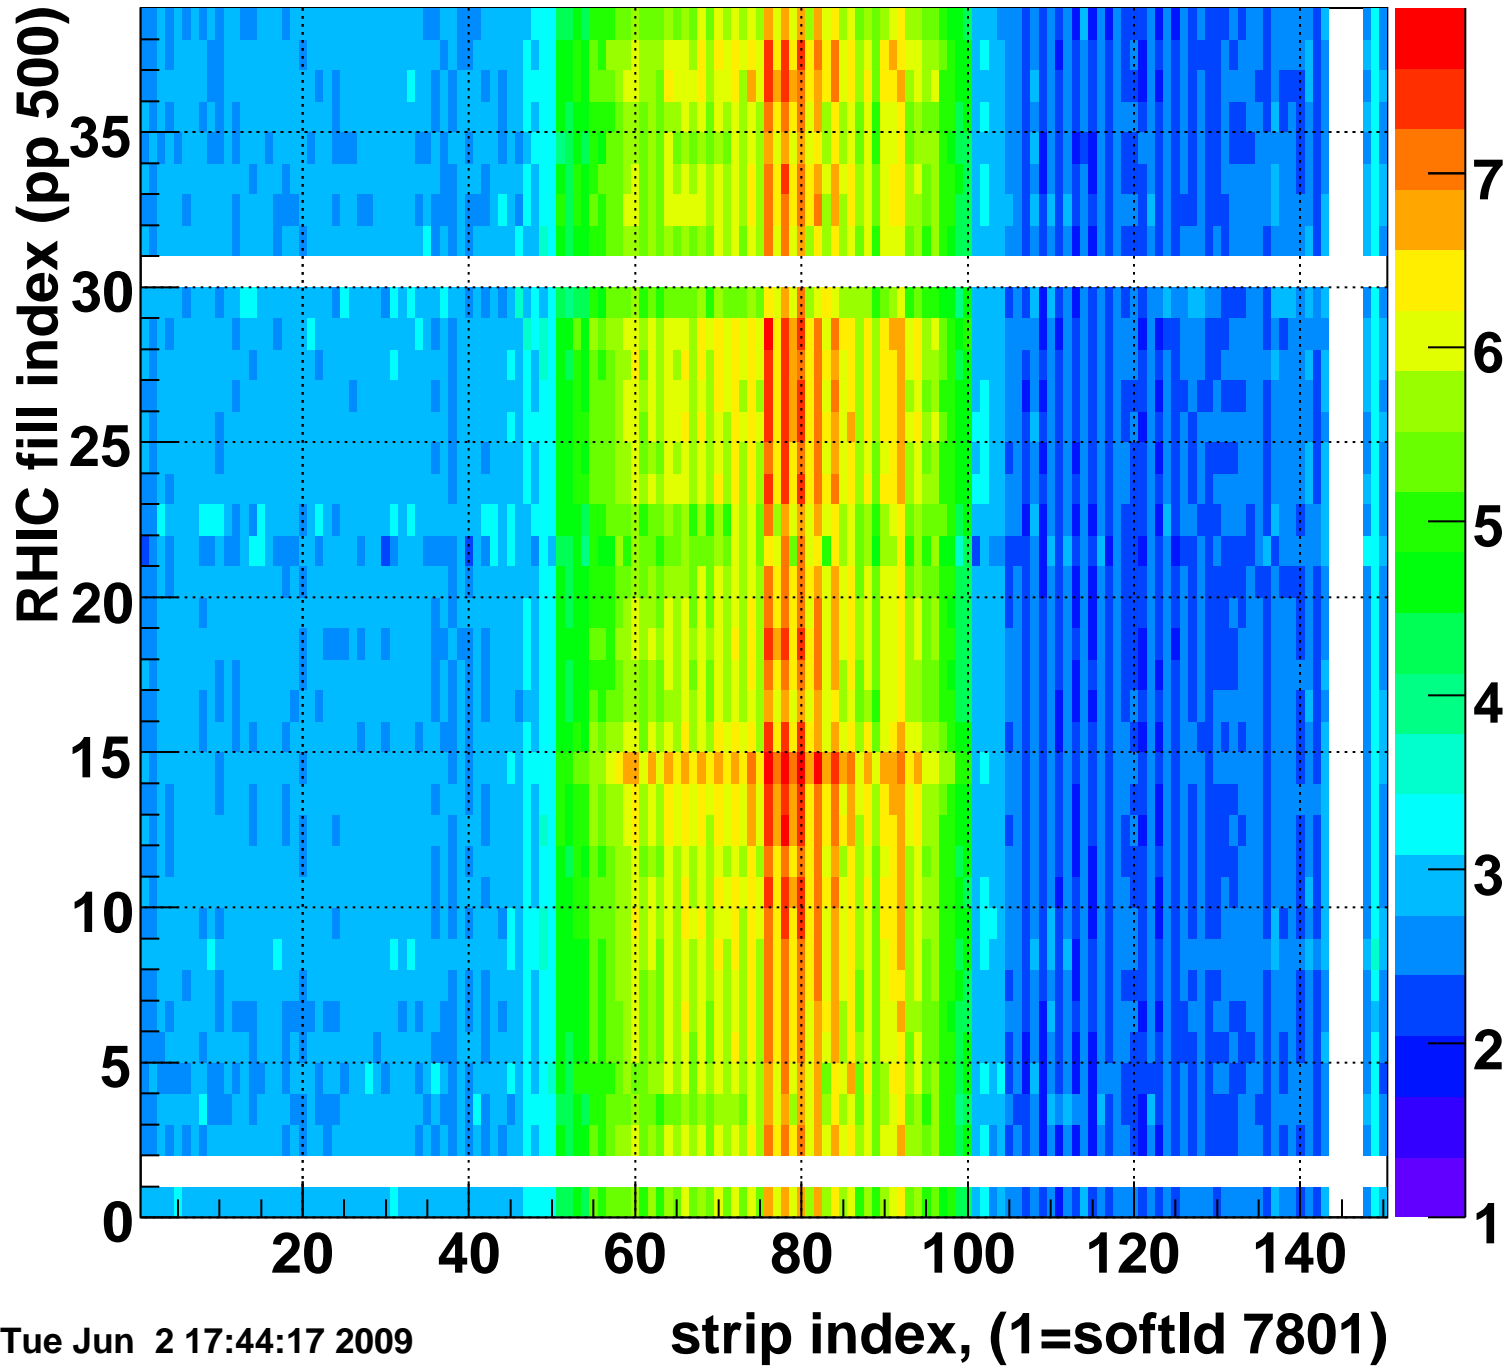

Mpv of ped residuum (ADC), BSMDE mod=53, good strips

Entries 80

Tue Jun 2 17:44:17 2009

Rms of ped residuum (ADC), BSMDE mod=53, good strips

Entries 5402

Tue Jun 2 17:44:17 2009

Bad strips (color=error bits), BSMDE mod=53

Entries 448

Tue Jun 2 17:44:17 2009

Mpv of ped residuum (ADC), BSMDP mod=53, good strips

Entries 94

Tue Jun 2 17:44:18 2009

Rms of ped residuum (ADC), BSMDP mod=53, good strips

Entries 4329

Tue Jun 2 17:44:18 2009

Bad strips (color=error bits), BSMDE mod=53

Entries 1521

Tue Jun 2 17:44:18 2009