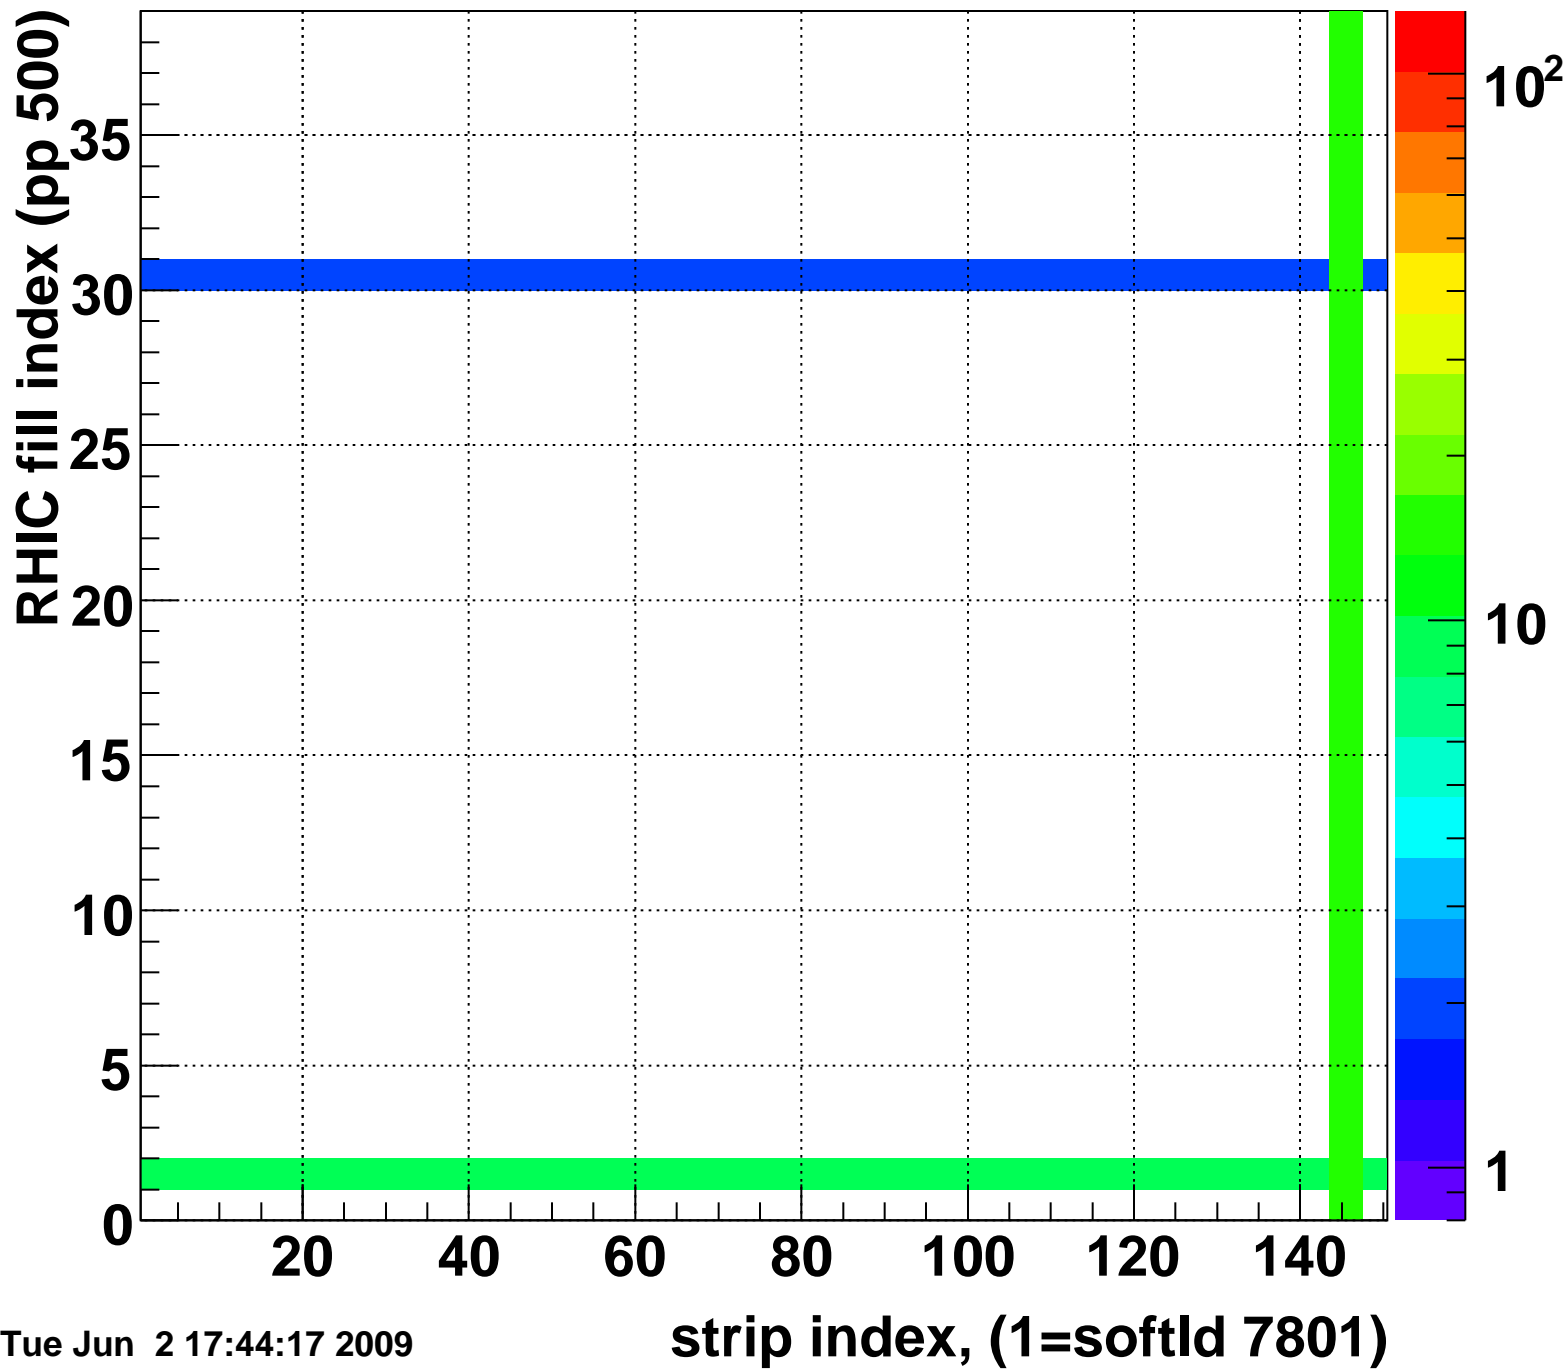

Mpv of ped residuum (ADC), BSMDE mod=53, good strips

Entries 80

Tue Jun 2 17:44:17 2009

Rms of ped residuum (ADC), BSMDE mod=53, good strips

Entries 5402

Tue Jun 2 17:44:17 2009

Bad strips (color=error bits), BSMDE mod=53

Entries 448

Tue Jun 2 17:44:17 2009

Mpv of ped residuum (ADC), BSMDP mod=53, good strips

Entries 94

Tue Jun 2 17:44:18 2009

Rms of ped residuum (ADC), BSMDP mod=53, good strips

Entries 4329

Tue Jun 2 17:44:18 2009

Bad strips (color=error bits), BSMDE mod=53

Entries 1521

Tue Jun 2 17:44:18 2009