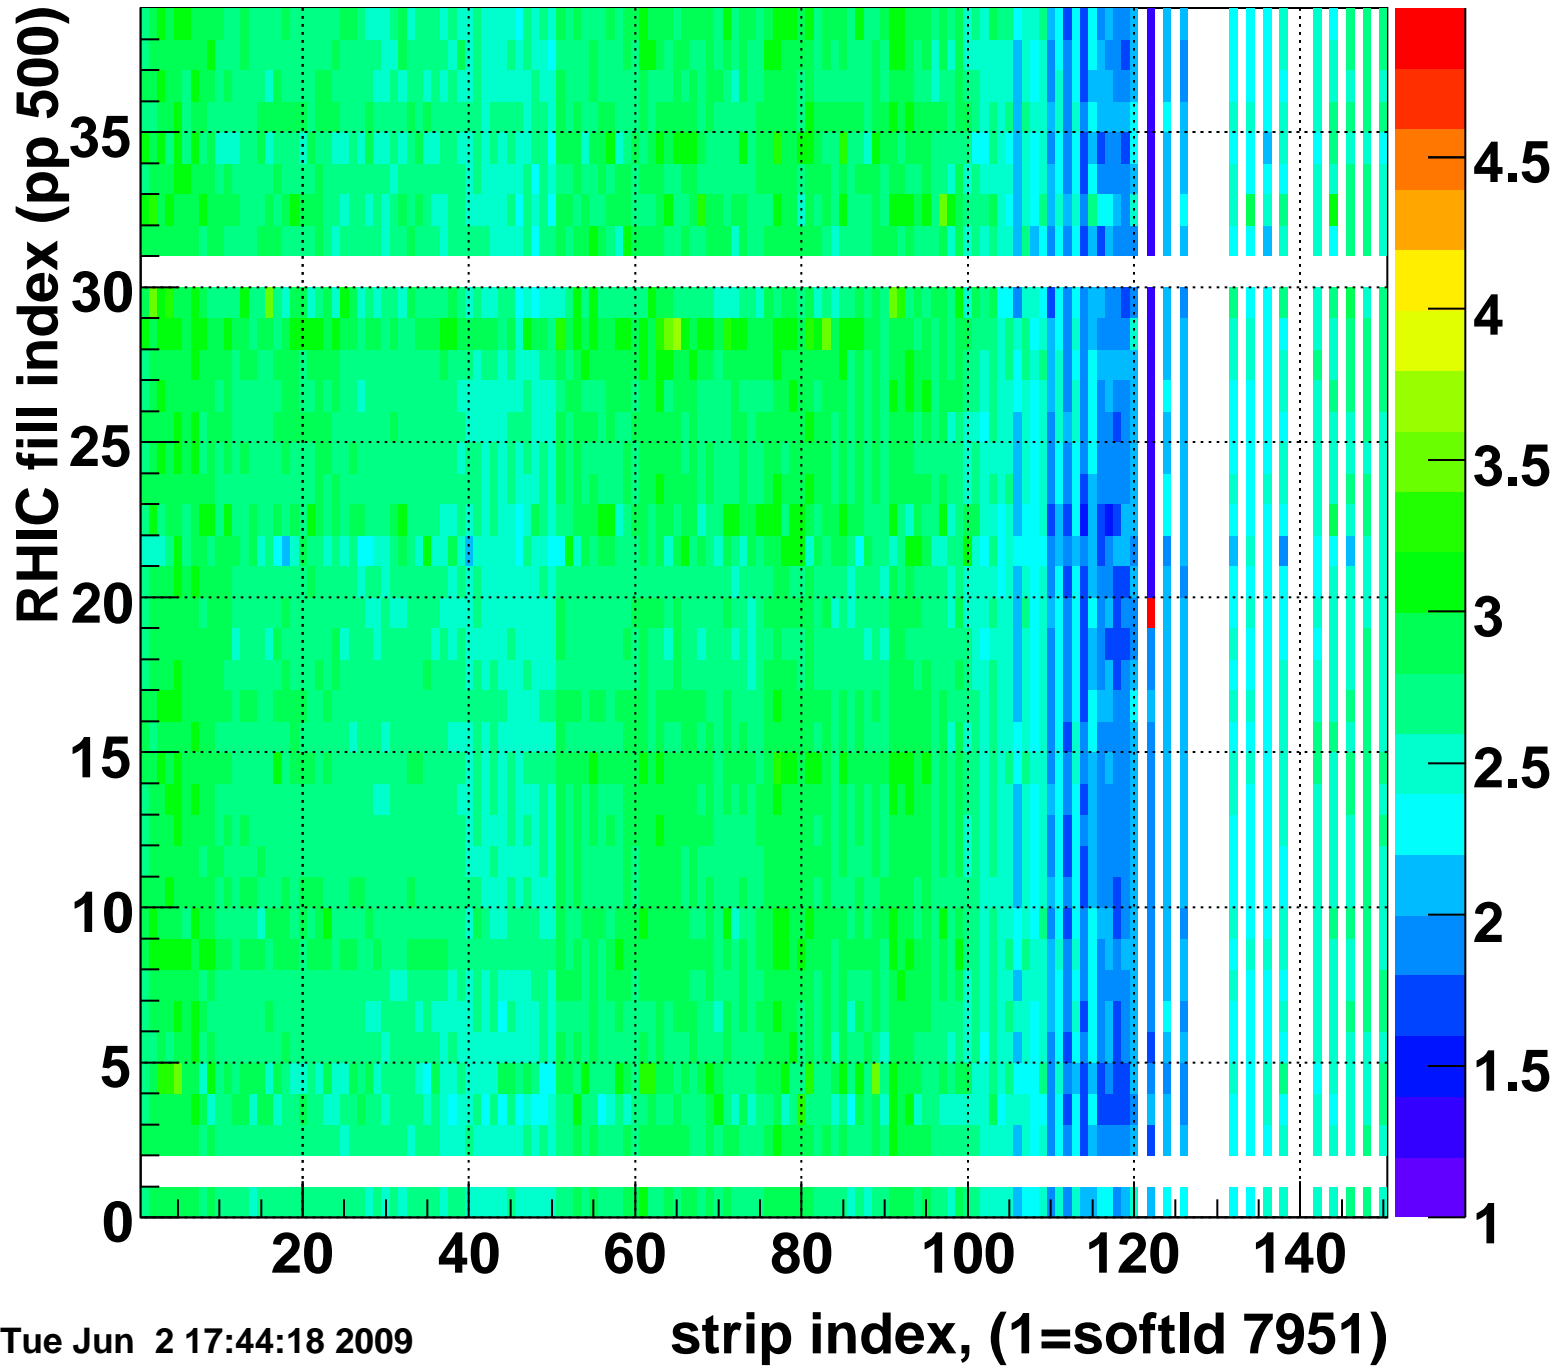

Rms of ped residuum (ADC), BSMDE mod=54, good strips

Entries 4884

Tue Jun 2 17:44:18 2009

Bad strips (color=error bits), BSMDE mod=54

Entries 966

Tue Jun 2 17:44:18 2009

Rms of ped residuum (ADC), BSMDP mod=54, good strips

Entries 4070

Tue Jun 2 17:44:18 2009

Bad strips (color=error bits), BSMDE mod=54

Entries 1780

Tue Jun 2 17:44:18 2009