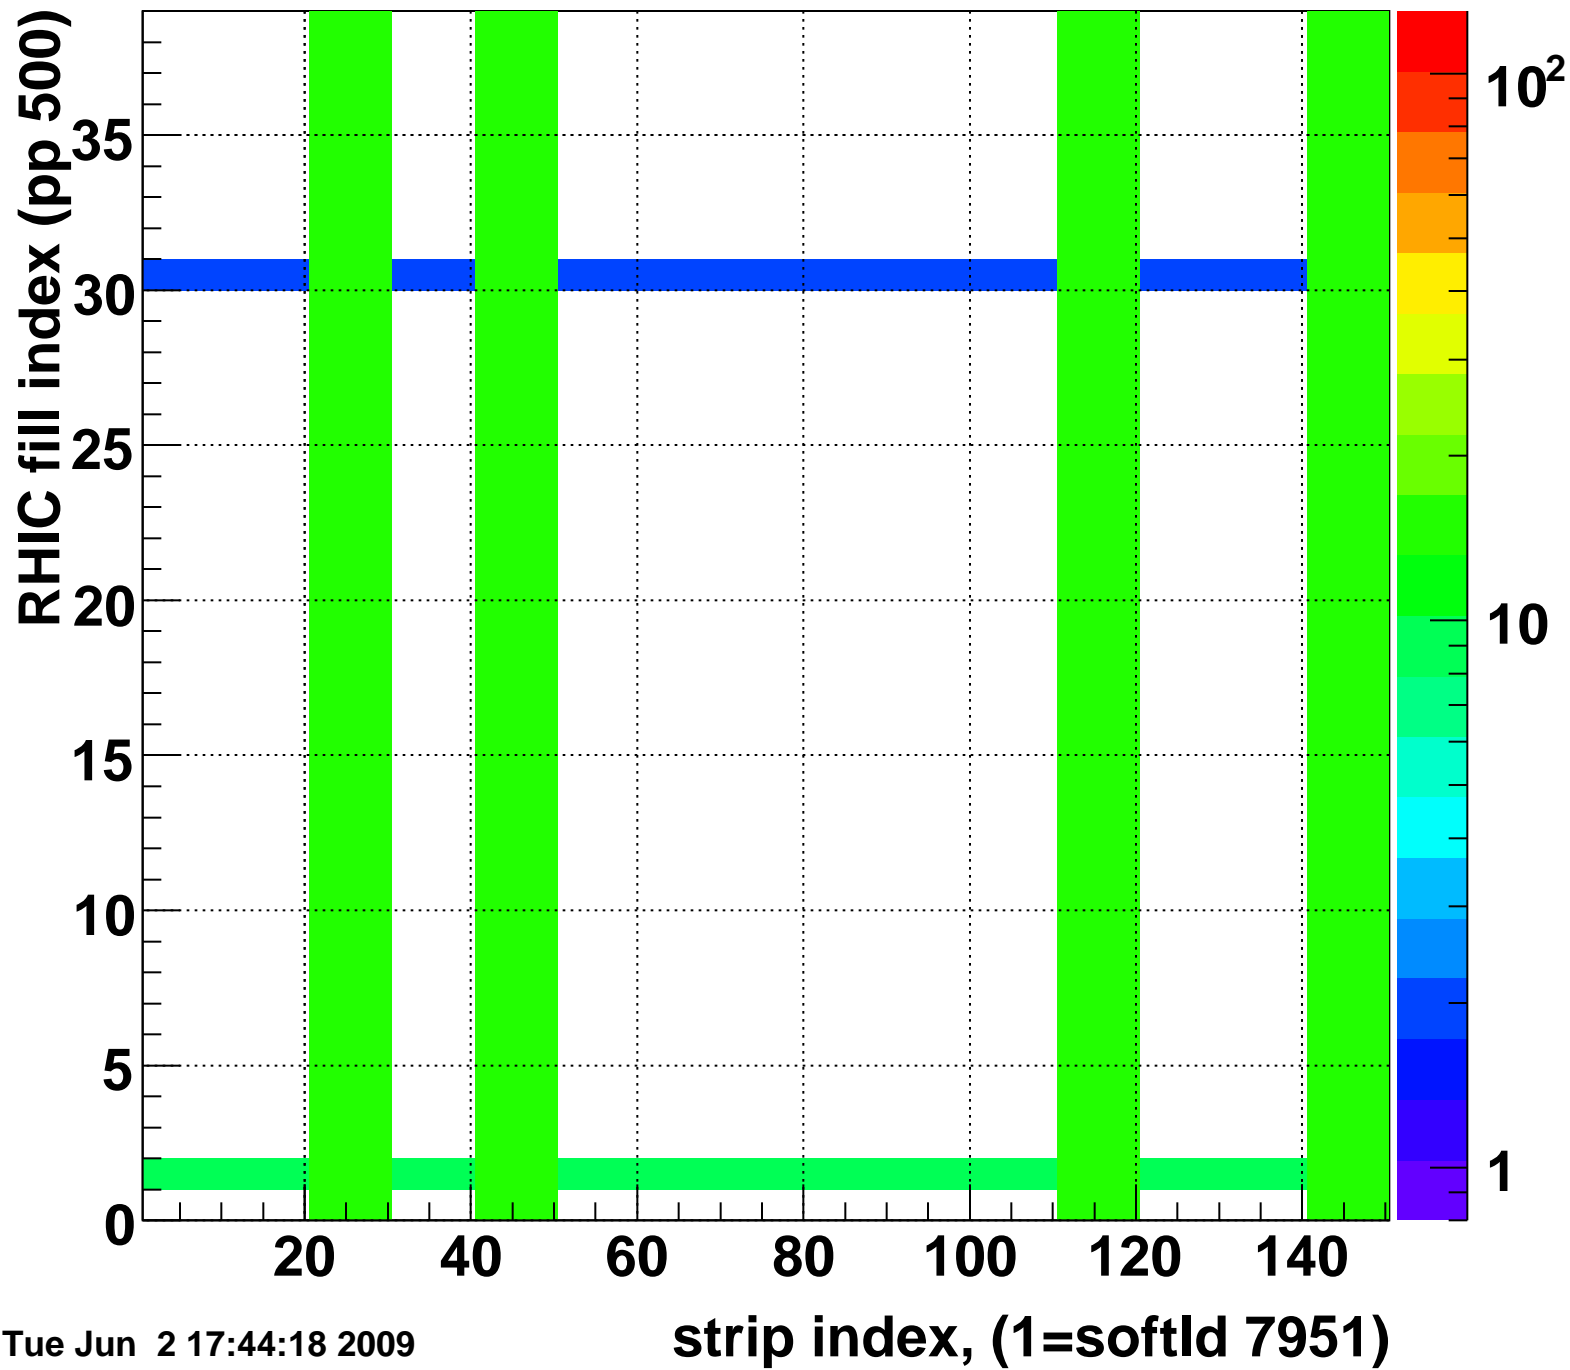

Rms of ped residuum (ADC), BSMDE mod=54, good strips

Entries 4884

Tue Jun 2 17:44:18 2009

Bad strips (color=error bits), BSMDE mod=54

Entries 966

Tue Jun 2 17:44:18 2009

Rms of ped residuum (ADC), BSMDP mod=54, good strips

Entries 4070

Tue Jun 2 17:44:18 2009

Bad strips (color=error bits), BSMDE mod=54

Entries 1780

Tue Jun 2 17:44:18 2009