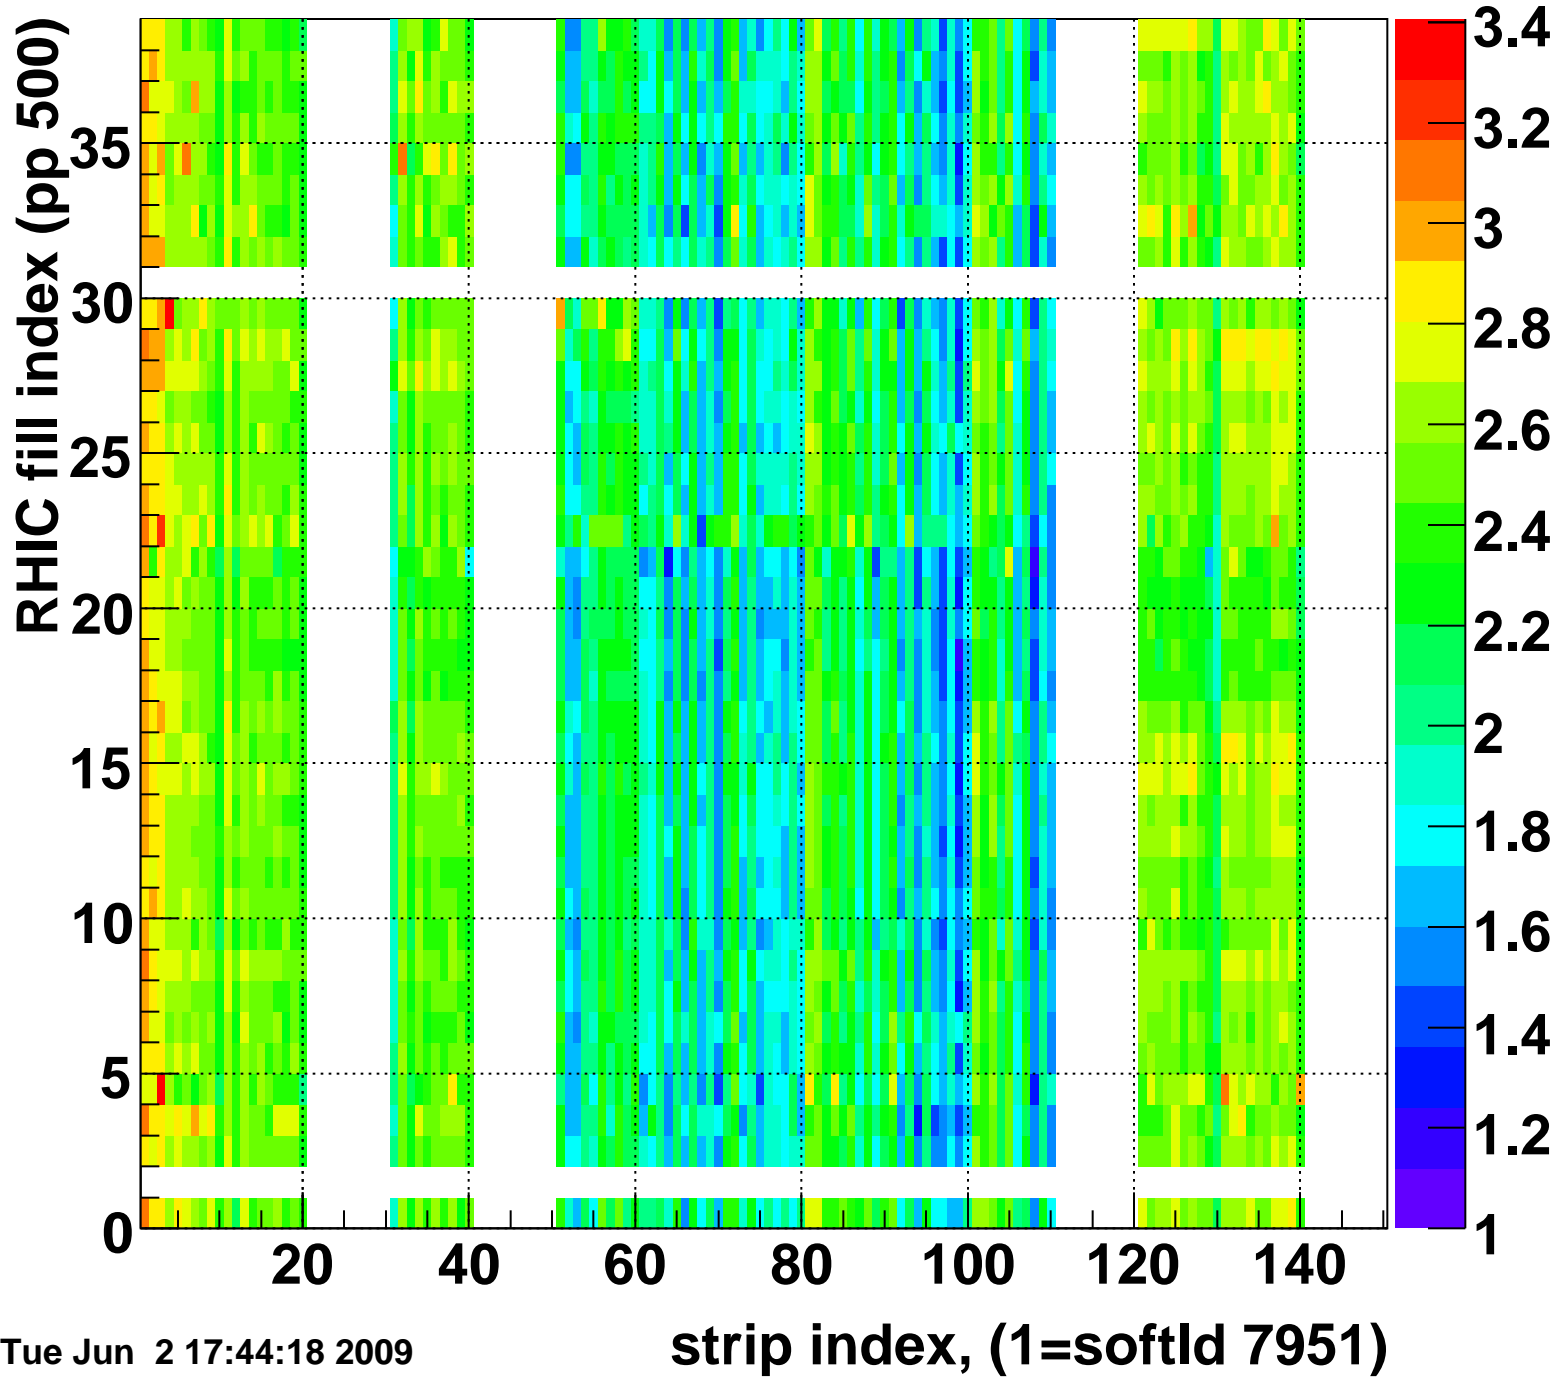

Rms of ped residuum (ADC), BSMDE mod=54, good strips

Entries 4884

Tue Jun 2 17:44:18 2009

Bad strips (color=error bits), BSMDE mod=54

Entries 966

Tue Jun 2 17:44:18 2009

Rms of ped residuum (ADC), BSMDP mod=54, good strips

Entries 4070

Tue Jun 2 17:44:18 2009

Bad strips (color=error bits), BSMDE mod=54

Entries 1780

Tue Jun 2 17:44:18 2009