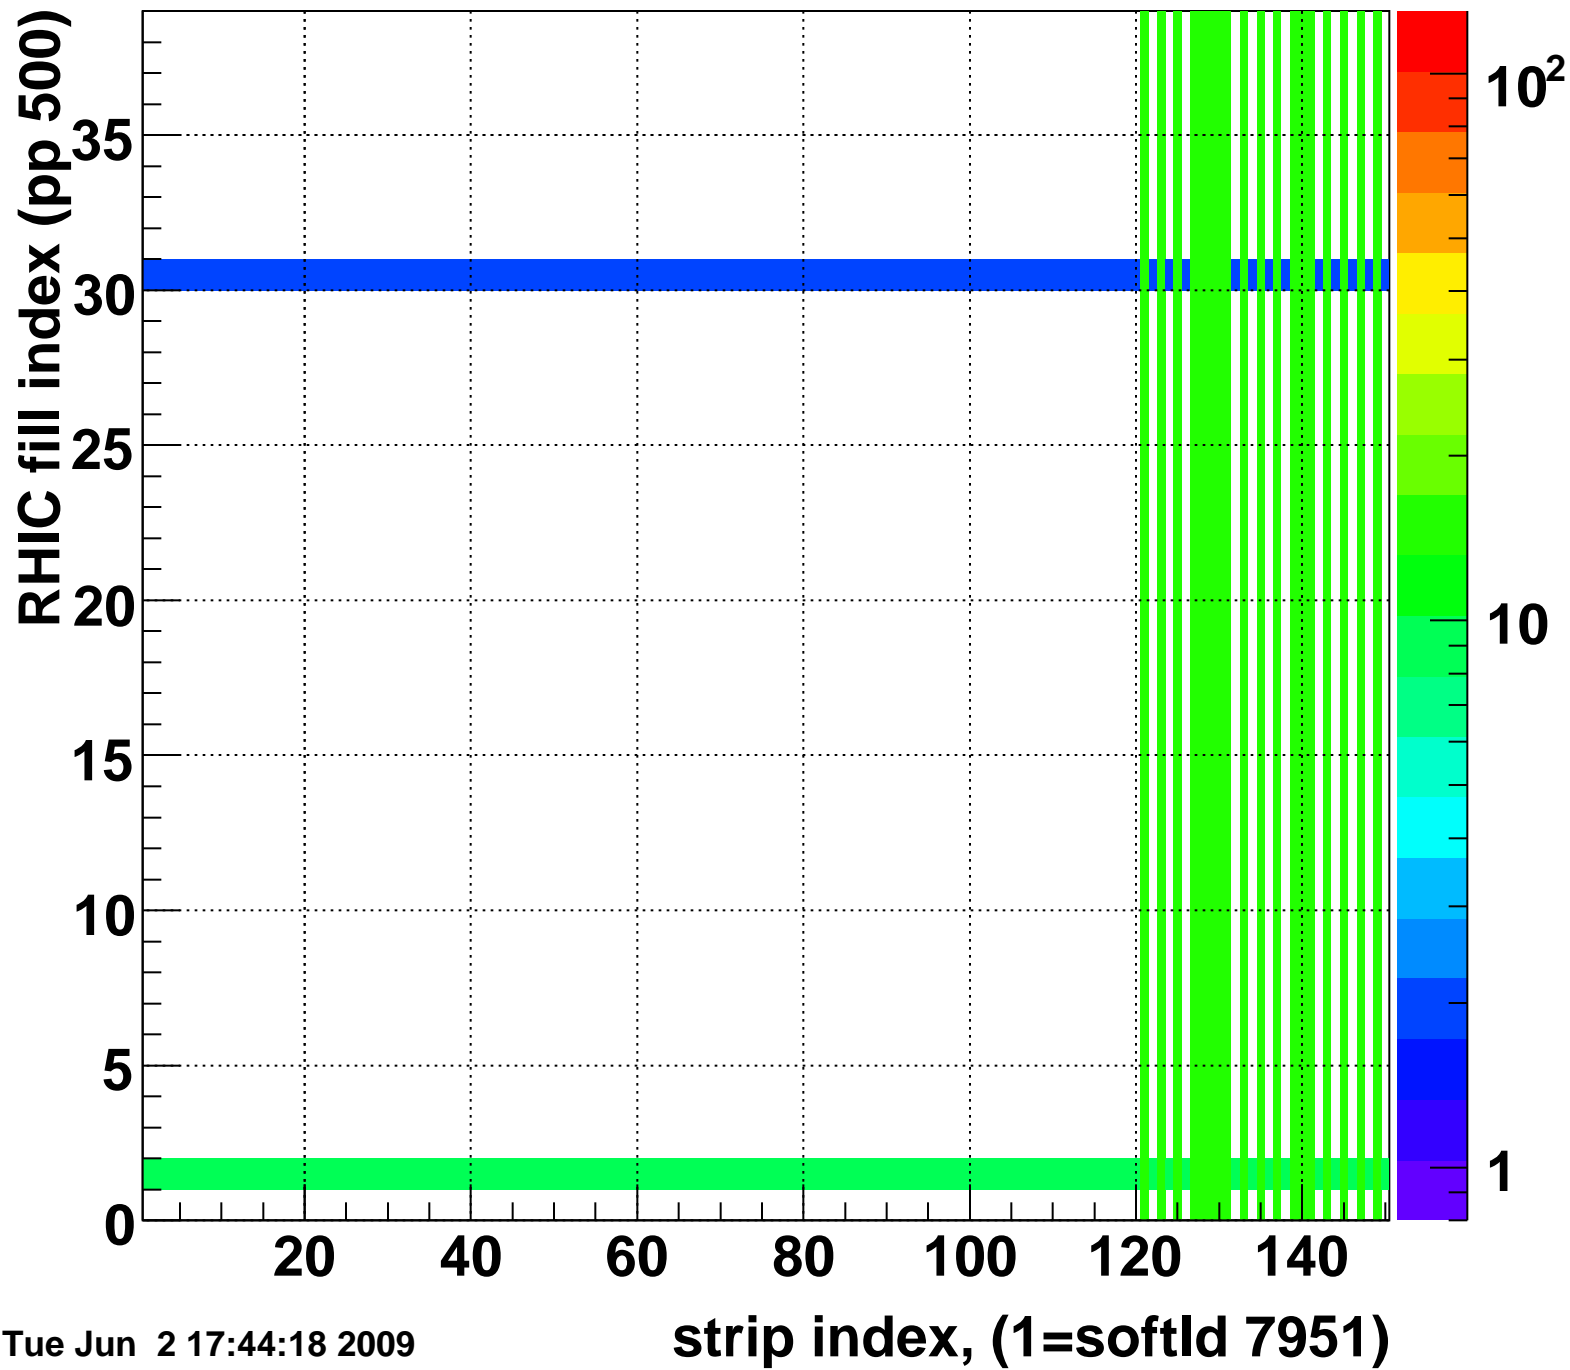

Rms of ped residuum (ADC), BSMDE mod=54, good strips

Entries 4884

Tue Jun 2 17:44:18 2009

Bad strips (color=error bits), BSMDE mod=54

Entries 966

Tue Jun 2 17:44:18 2009

Rms of ped residuum (ADC), BSMDP mod=54, good strips

Entries 4070

Tue Jun 2 17:44:18 2009

Bad strips (color=error bits), BSMDE mod=54

Entries 1780

Tue Jun 2 17:44:18 2009