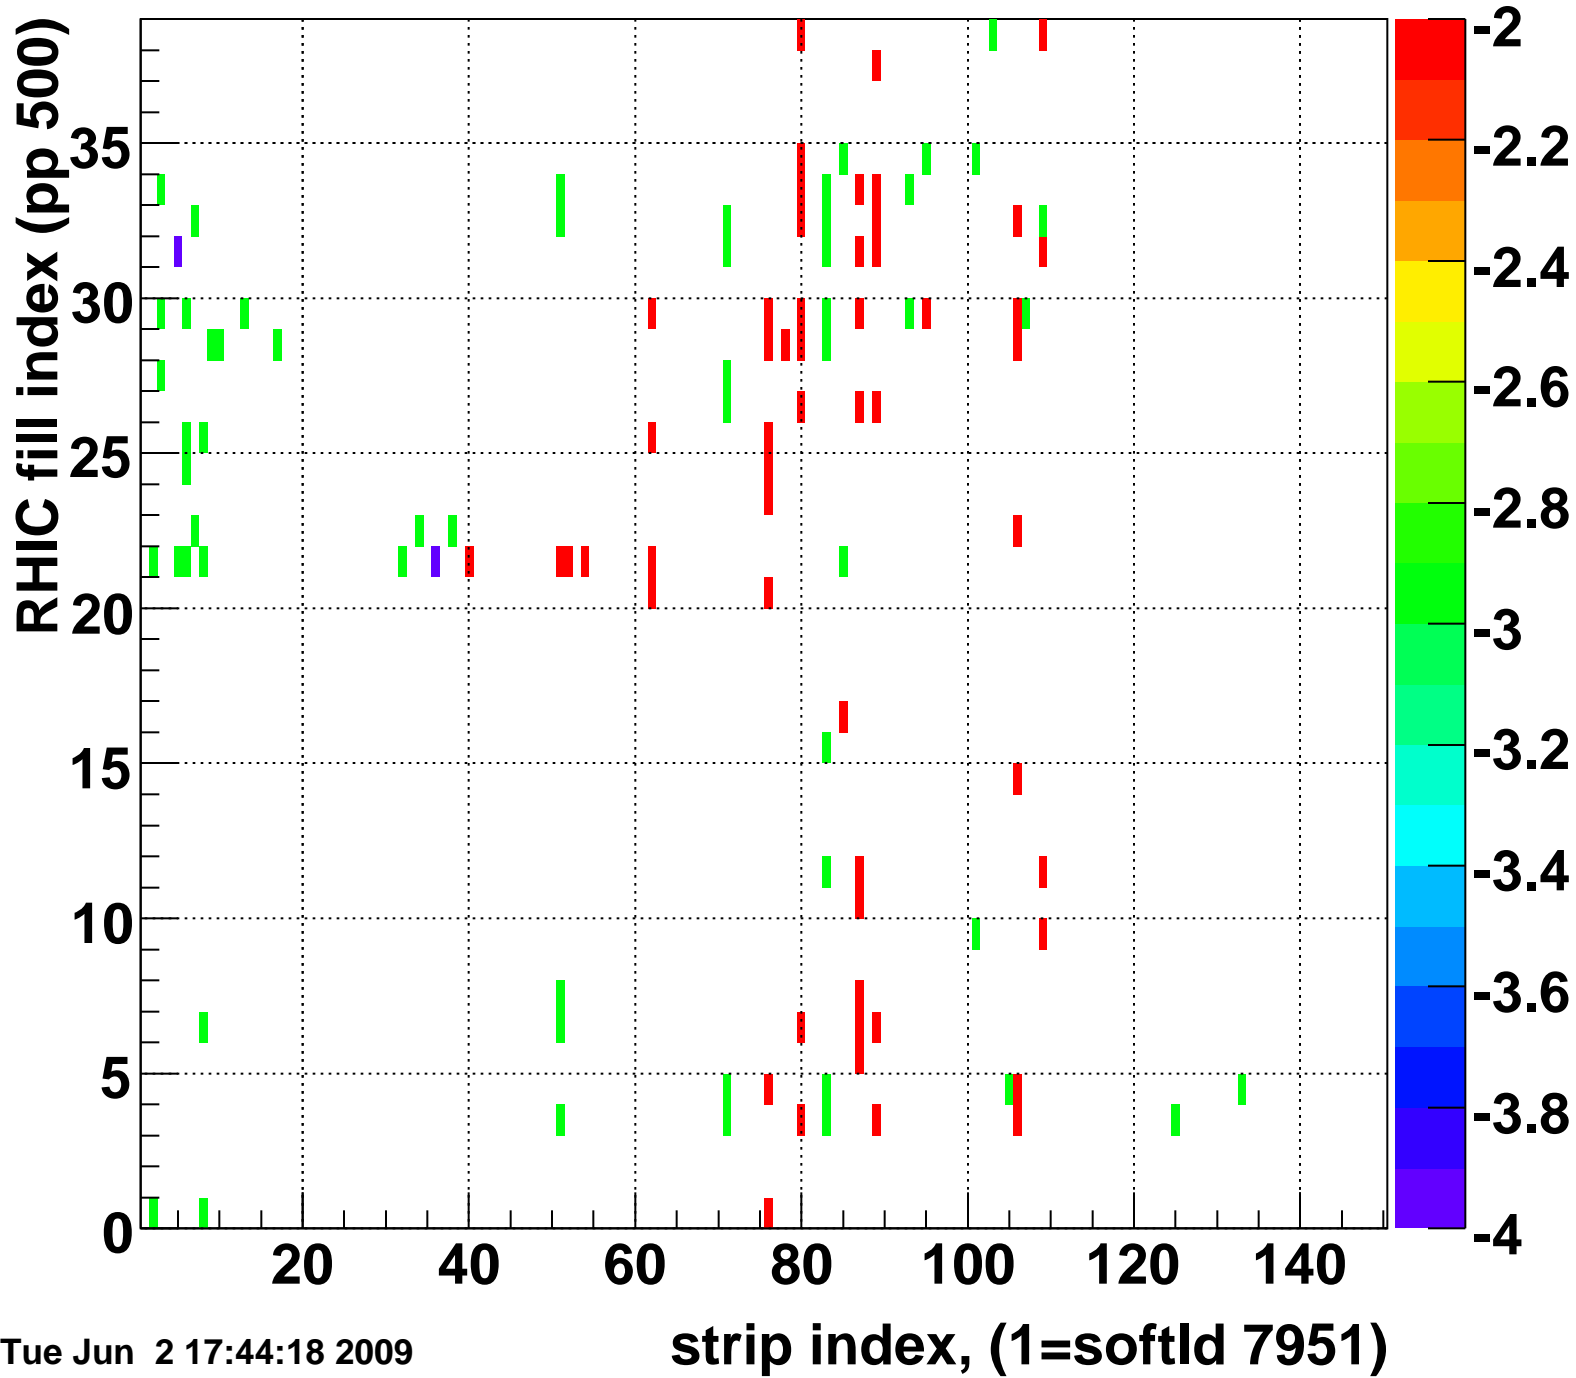

Rms of ped residuum (ADC), BSMDE mod=54, good strips

Entries 4884

Tue Jun 2 17:44:18 2009

Bad strips (color=error bits), BSMDE mod=54

Entries 966

Tue Jun 2 17:44:18 2009

Rms of ped residuum (ADC), BSMDP mod=54, good strips

Entries 4070

Tue Jun 2 17:44:18 2009

Bad strips (color=error bits), BSMDE mod=54

Entries 1780

Tue Jun 2 17:44:18 2009