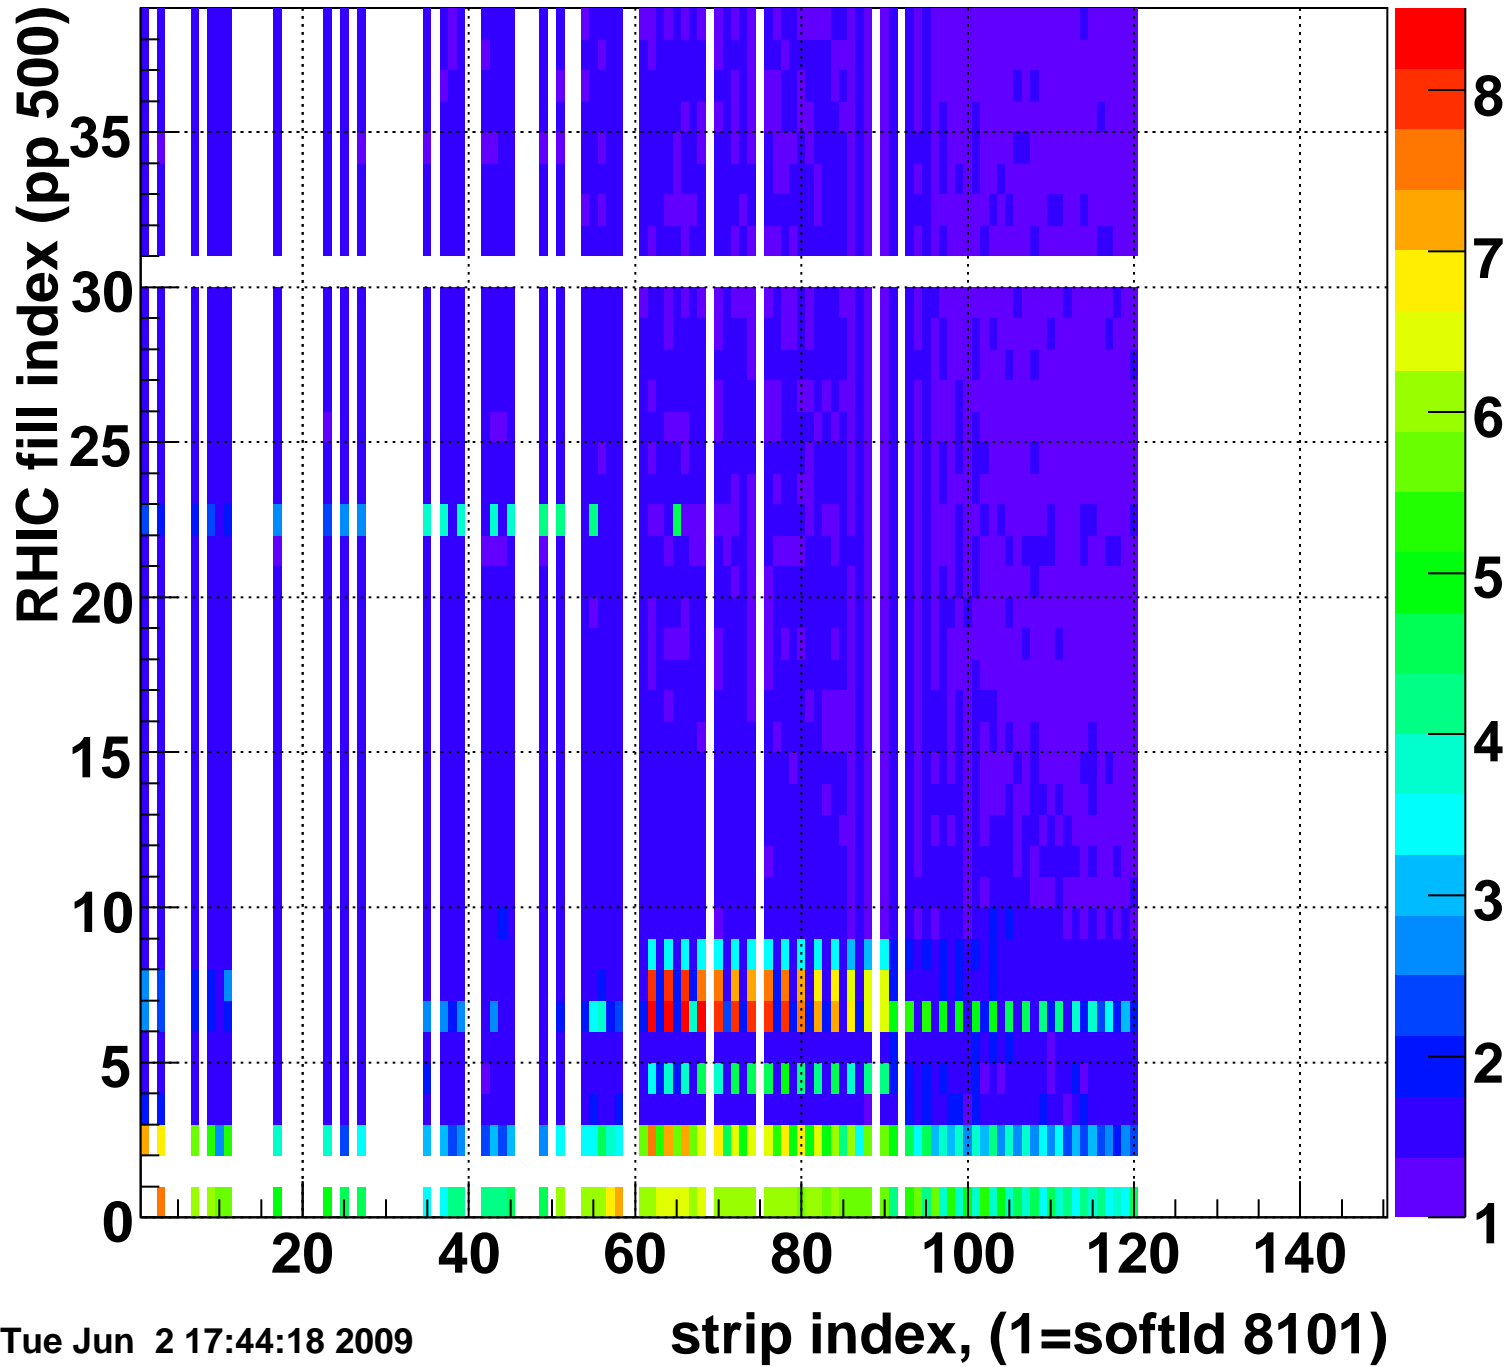

Rms of ped residuum (ADC), BSMDE mod=55, good strips

Entries 2996

Tue Jun 2 17:44:18 2009

Bad strips (color=error bits), BSMDE mod=55

Entries 2854

Tue Jun 2 17:44:18 2009

Mpv of ped residuum (ADC), BSMDP mod=55, good strips

Entries 761

Rms of ped residuum (ADC), BSMDP mod=55, good strips

Entries 5550

Tue Jun 2 17:44:18 2009

Bad strips (color=error bits), BSMDE mod=55

Entries 300

Tue Jun 2 17:44:18 2009