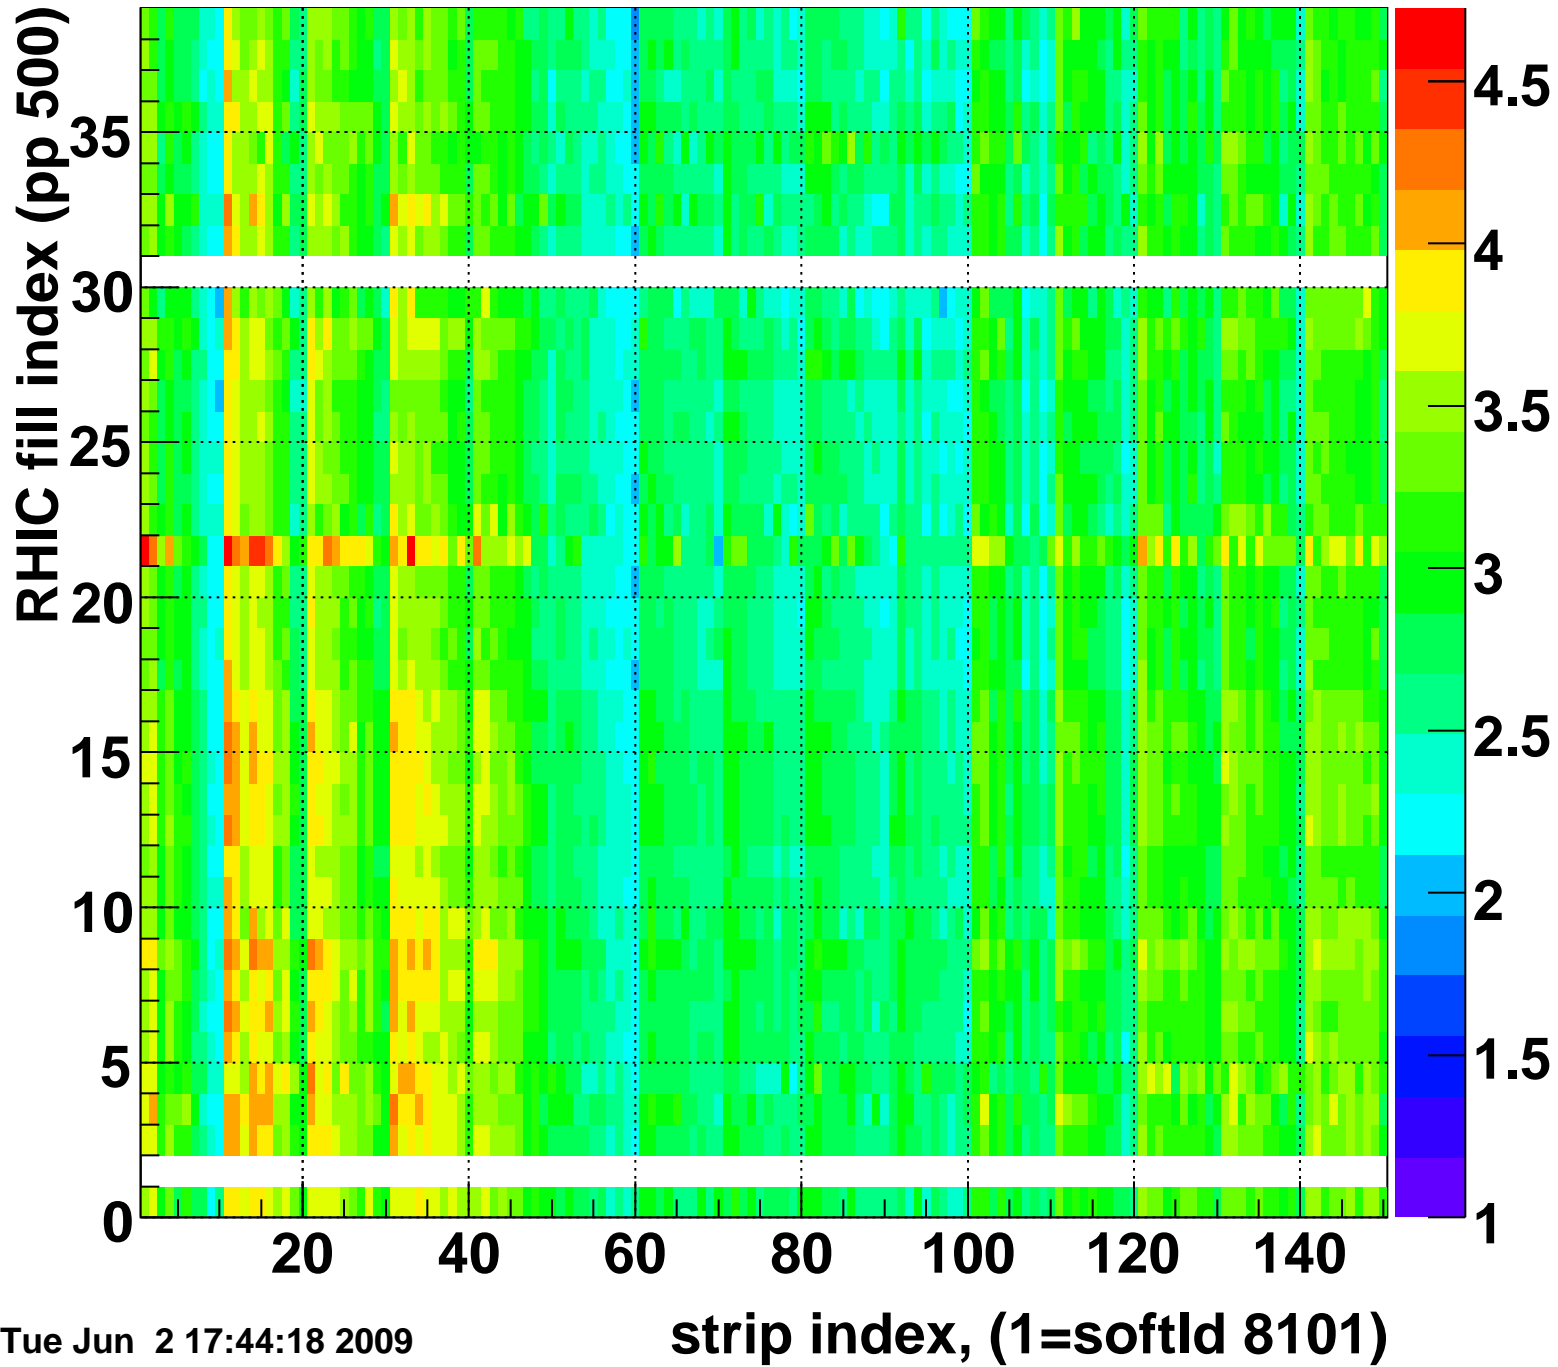

Rms of ped residuum (ADC), BSMDE mod=55, good strips

Entries 2996

Tue Jun 2 17:44:18 2009

Bad strips (color=error bits), BSMDE mod=55

Entries 2854

Tue Jun 2 17:44:18 2009

Mpv of ped residuum (ADC), BSMDP mod=55, good strips

Entries 761

Rms of ped residuum (ADC), BSMDP mod=55, good strips

Entries 5550

Tue Jun 2 17:44:18 2009

Bad strips (color=error bits), BSMDE mod=55

Entries 300

Tue Jun 2 17:44:18 2009