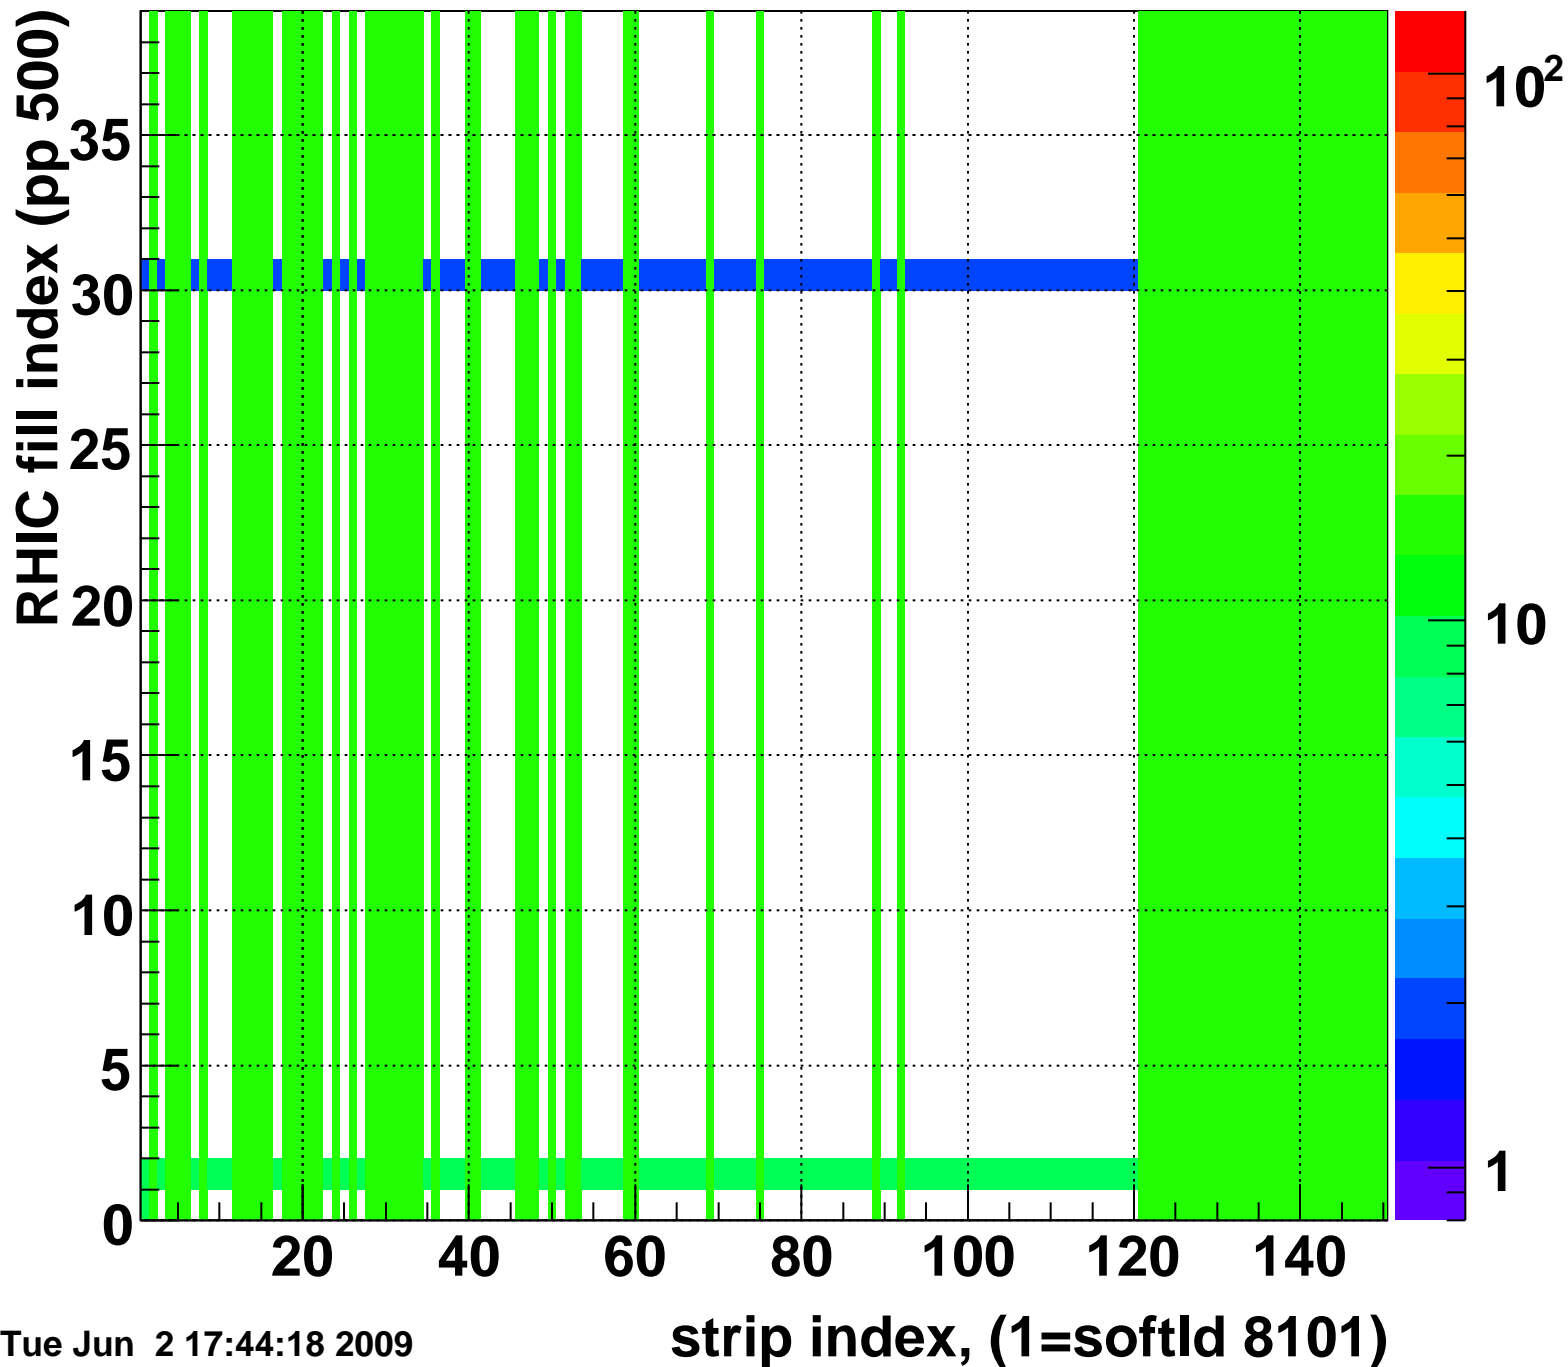

Rms of ped residuum (ADC), BSMDE mod=55, good strips

Entries 2996

Tue Jun 2 17:44:18 2009

Bad strips (color=error bits), BSMDE mod=55

Entries 2854

Tue Jun 2 17:44:18 2009

Mpv of ped residuum (ADC), BSMDP mod=55, good strips

Entries 761

Rms of ped residuum (ADC), BSMDP mod=55, good strips

Entries 5550

Tue Jun 2 17:44:18 2009

Bad strips (color=error bits), BSMDE mod=55

Entries 300

Tue Jun 2 17:44:18 2009