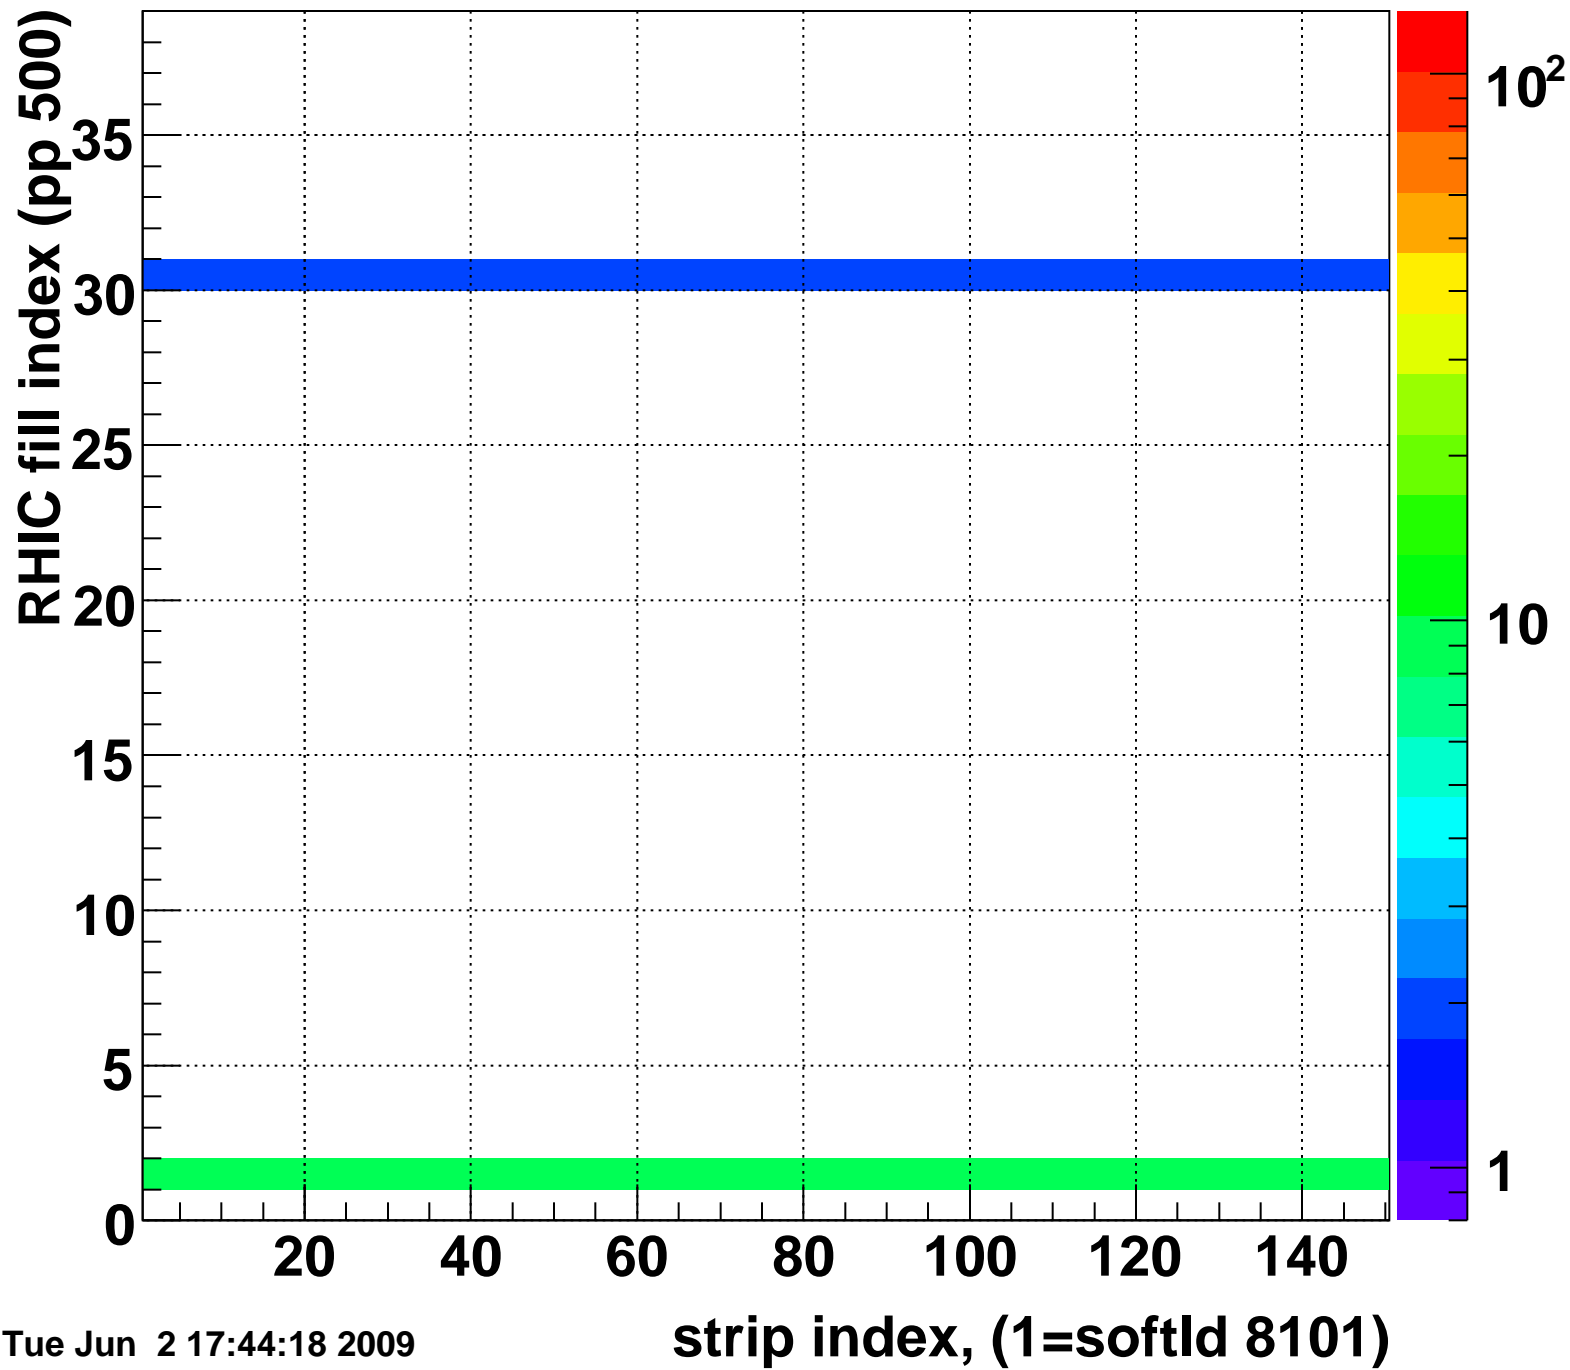

Rms of ped residuum (ADC), BSMDE mod=55, good strips

Entries 2996

Tue Jun 2 17:44:18 2009

Bad strips (color=error bits), BSMDE mod=55

Entries 2854

Tue Jun 2 17:44:18 2009

Mpv of ped residuum (ADC), BSMDP mod=55, good strips

Entries 761

Rms of ped residuum (ADC), BSMDP mod=55, good strips

Entries 5550

Tue Jun 2 17:44:18 2009

Bad strips (color=error bits), BSMDE mod=55

Entries 300

Tue Jun 2 17:44:18 2009