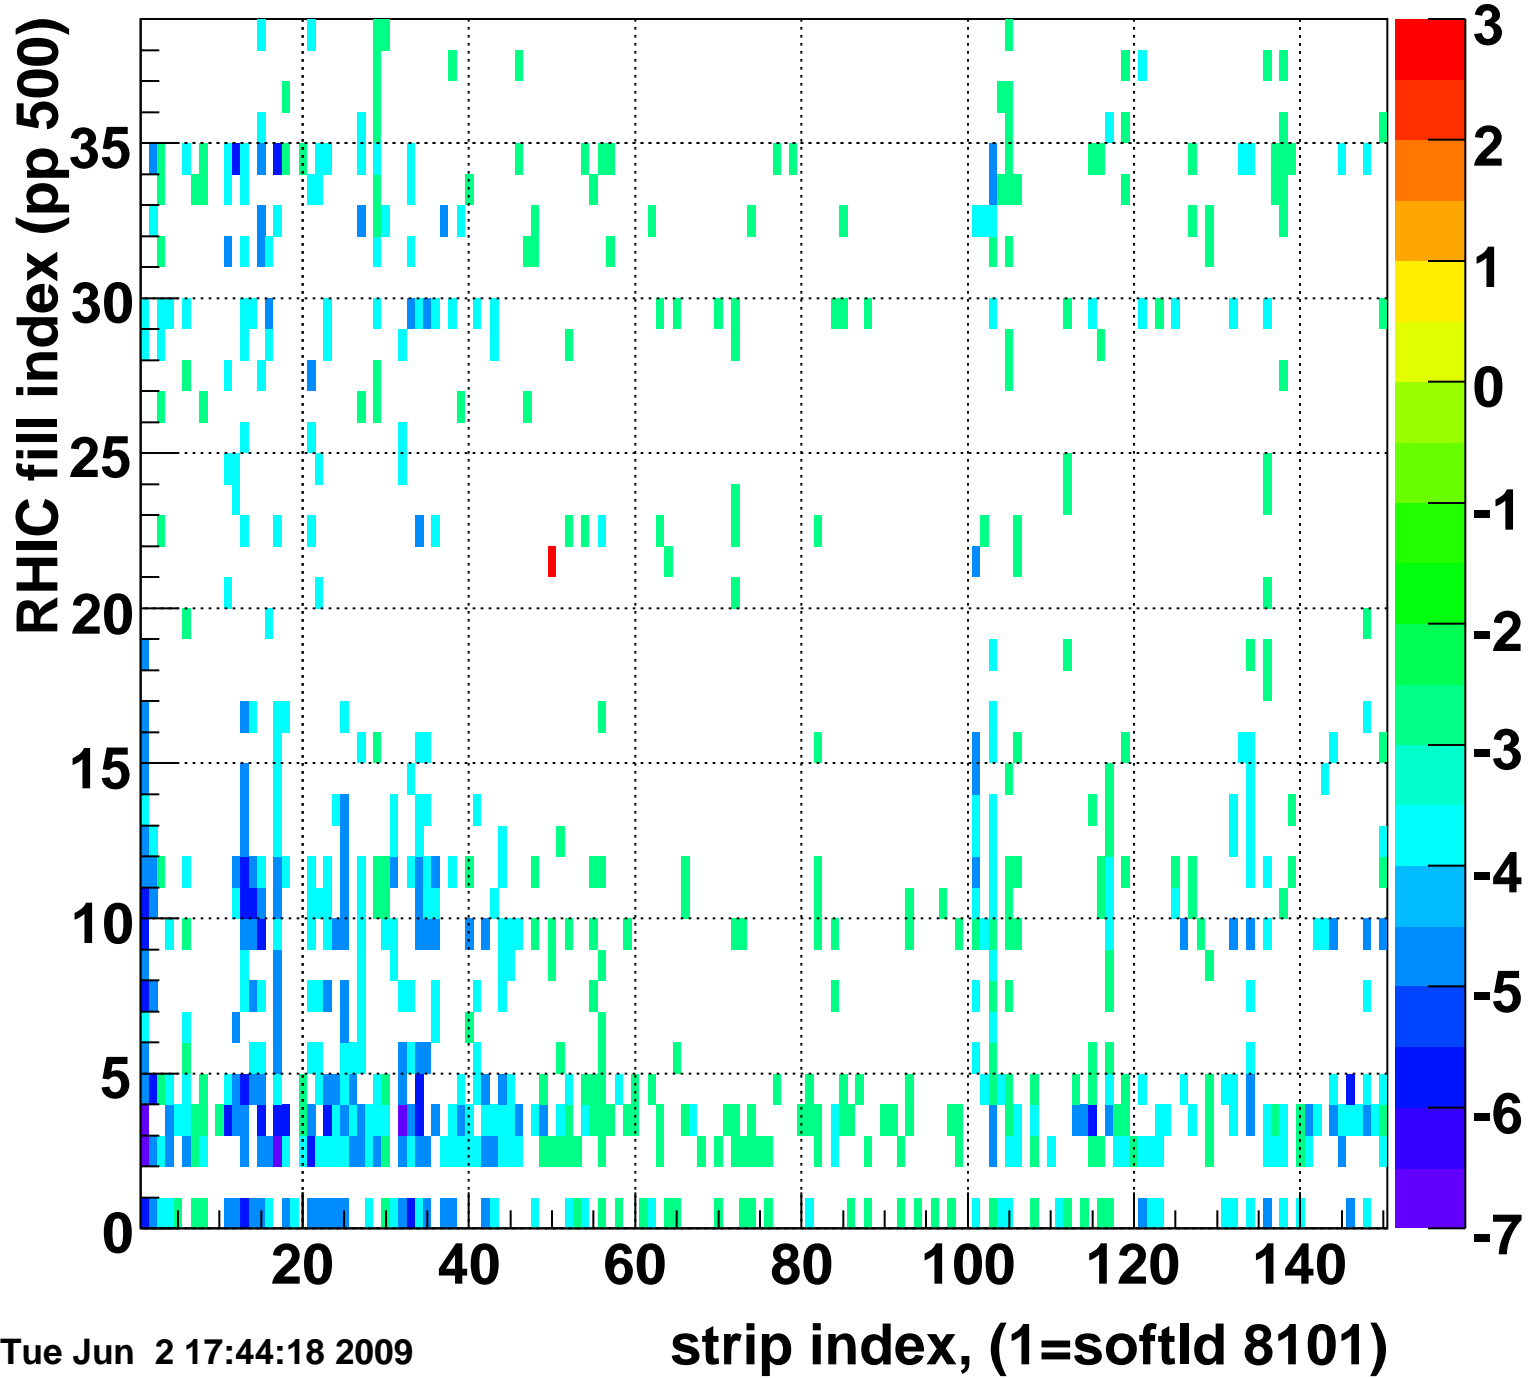

Rms of ped residuum (ADC), BSMDE mod=55, good strips

Entries 2996

Tue Jun 2 17:44:18 2009

Bad strips (color=error bits), BSMDE mod=55

Entries 2854

Tue Jun 2 17:44:18 2009

Mpv of ped residuum (ADC), BSMDP mod=55, good strips

Entries 761

Rms of ped residuum (ADC), BSMDP mod=55, good strips

Entries 5550

Tue Jun 2 17:44:18 2009

Bad strips (color=error bits), BSMDE mod=55

Entries 300

Tue Jun 2 17:44:18 2009