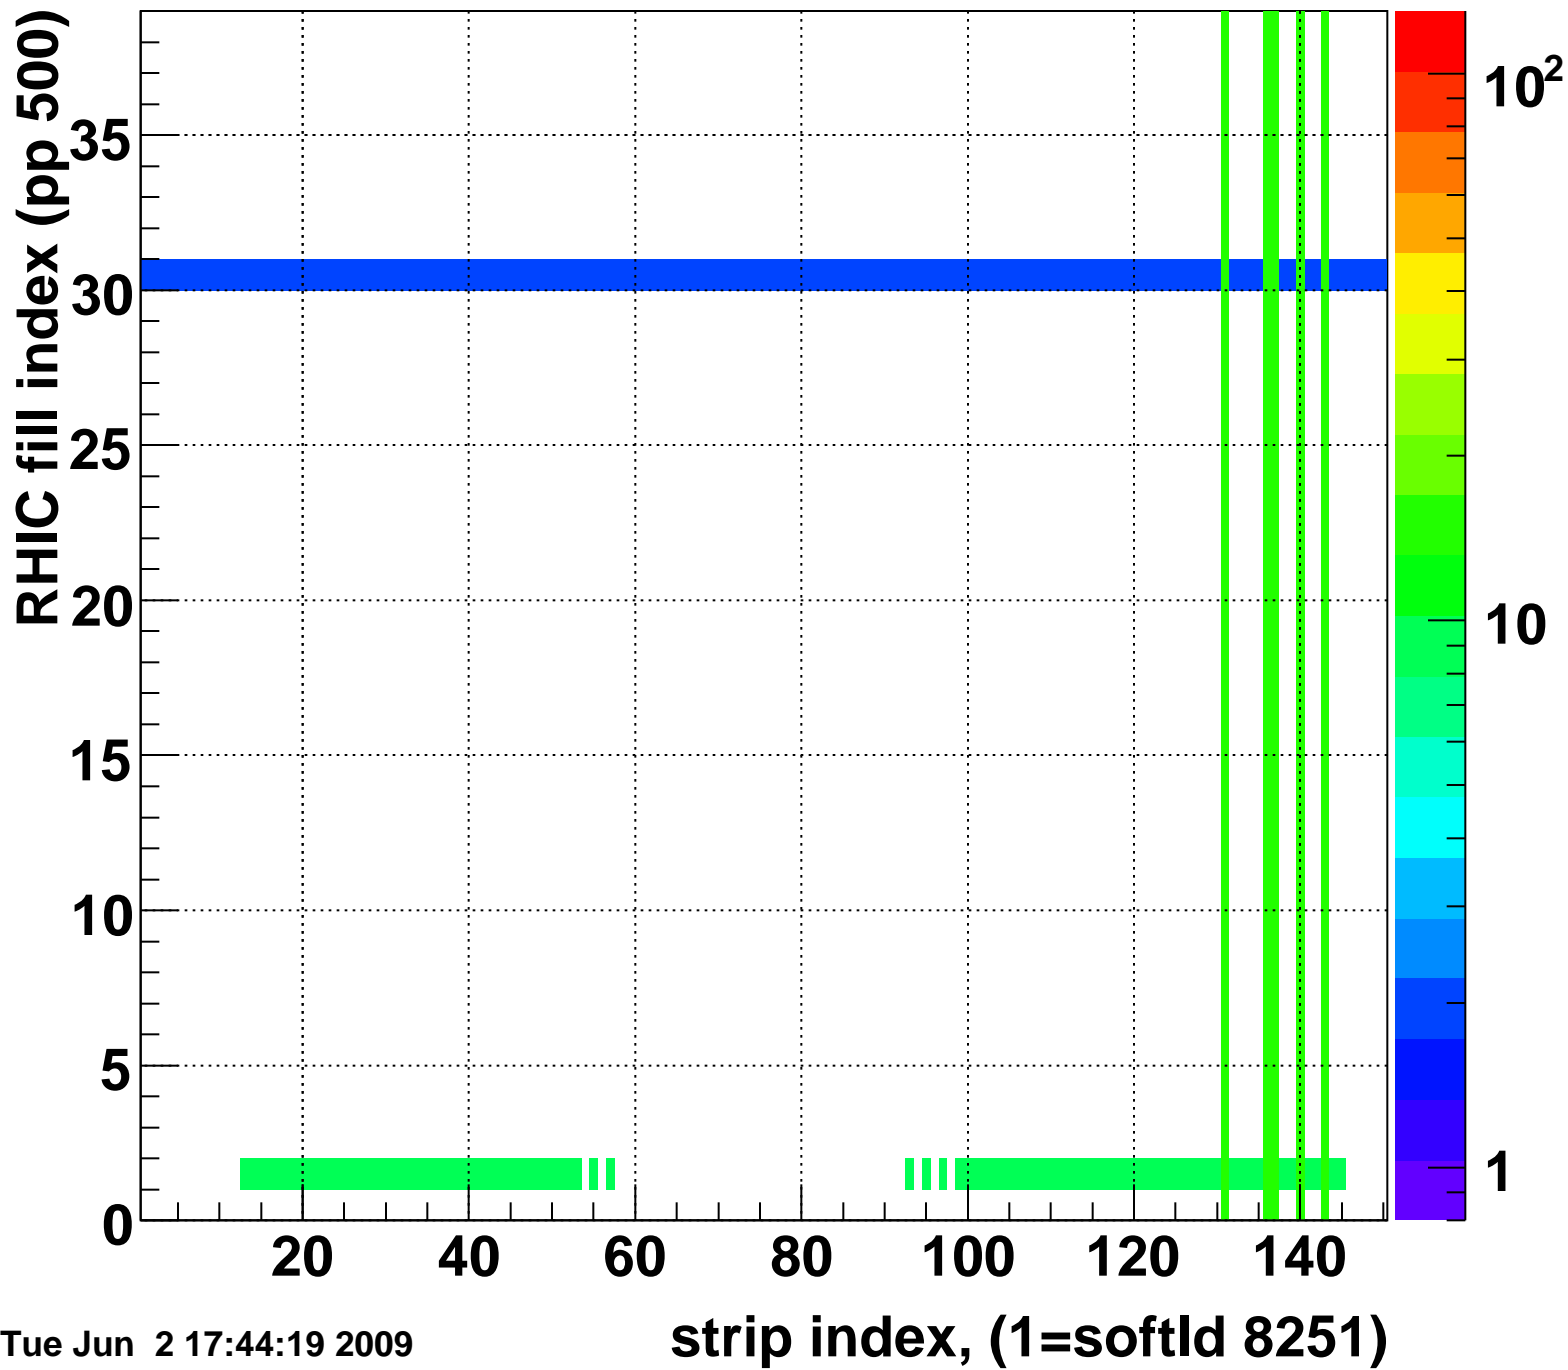

Mpv of ped residuum (ADC), BSMDE mod=56, good strips

Entries 139

Tue Jun 2 17:44:18 2009

Rms of ped residuum (ADC), BSMDE mod=56, good strips

Entries 5422

Bad strips (color=error bits), BSMDE mod=56

Entries 428

Tue Jun 2 17:44:19 2009

Mpv of ped residuum (ADC), BSMDP mod=56, good strips

Entries 172

Tue Jun 2 17:44:19 2009

Rms of ped residuum (ADC), BSMDP mod=56, good strips

Entries 5068

Tue Jun 2 17:44:19 2009

Bad strips (color=error bits), BSMDE mod=56