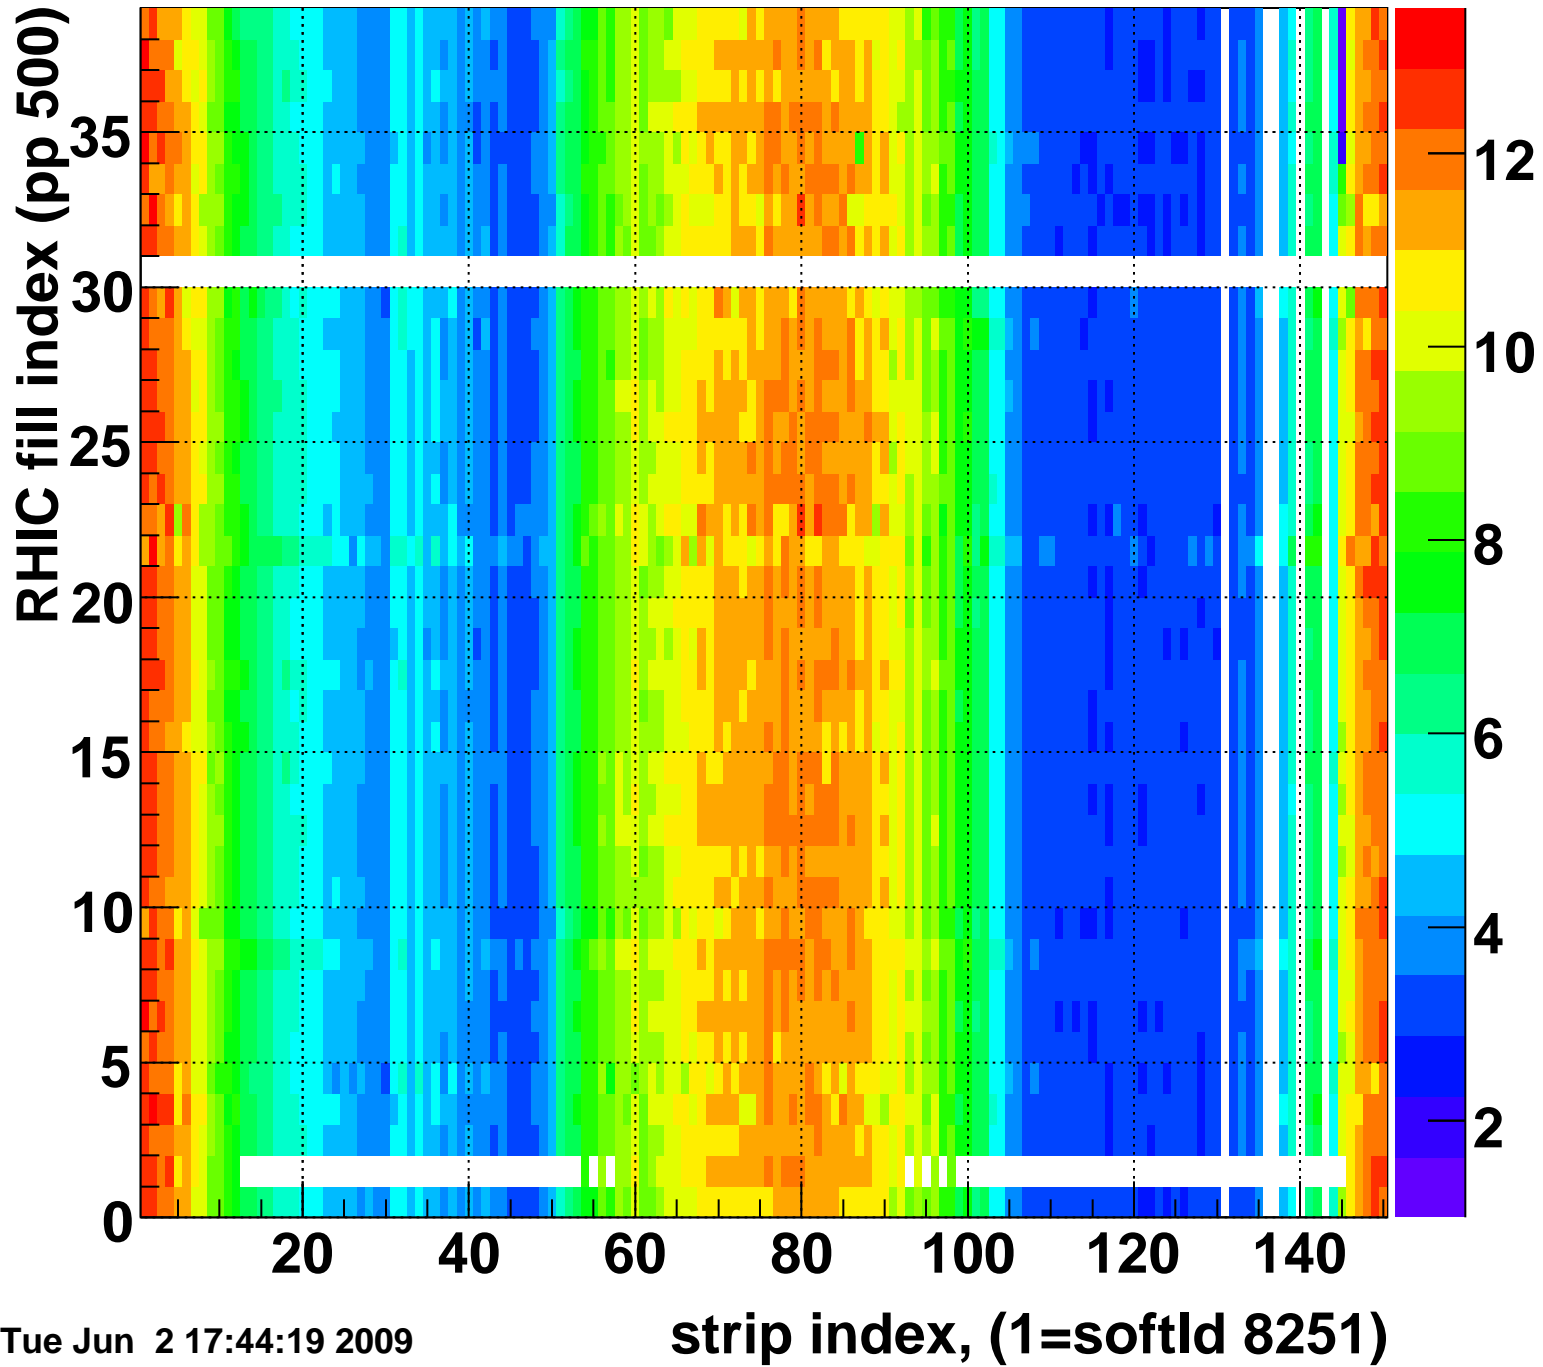

Mpv of ped residuum (ADC), BSMDE mod=56, good strips

Entries 139

Tue Jun 2 17:44:18 2009

Rms of ped residuum (ADC), BSMDE mod=56, good strips

Entries 5422

Bad strips (color=error bits), BSMDE mod=56

Entries 428

Tue Jun 2 17:44:19 2009

Mpv of ped residuum (ADC), BSMDP mod=56, good strips

Entries 172

Tue Jun 2 17:44:19 2009

Rms of ped residuum (ADC), BSMDP mod=56, good strips

Entries 5068

Tue Jun 2 17:44:19 2009

Bad strips (color=error bits), BSMDE mod=56