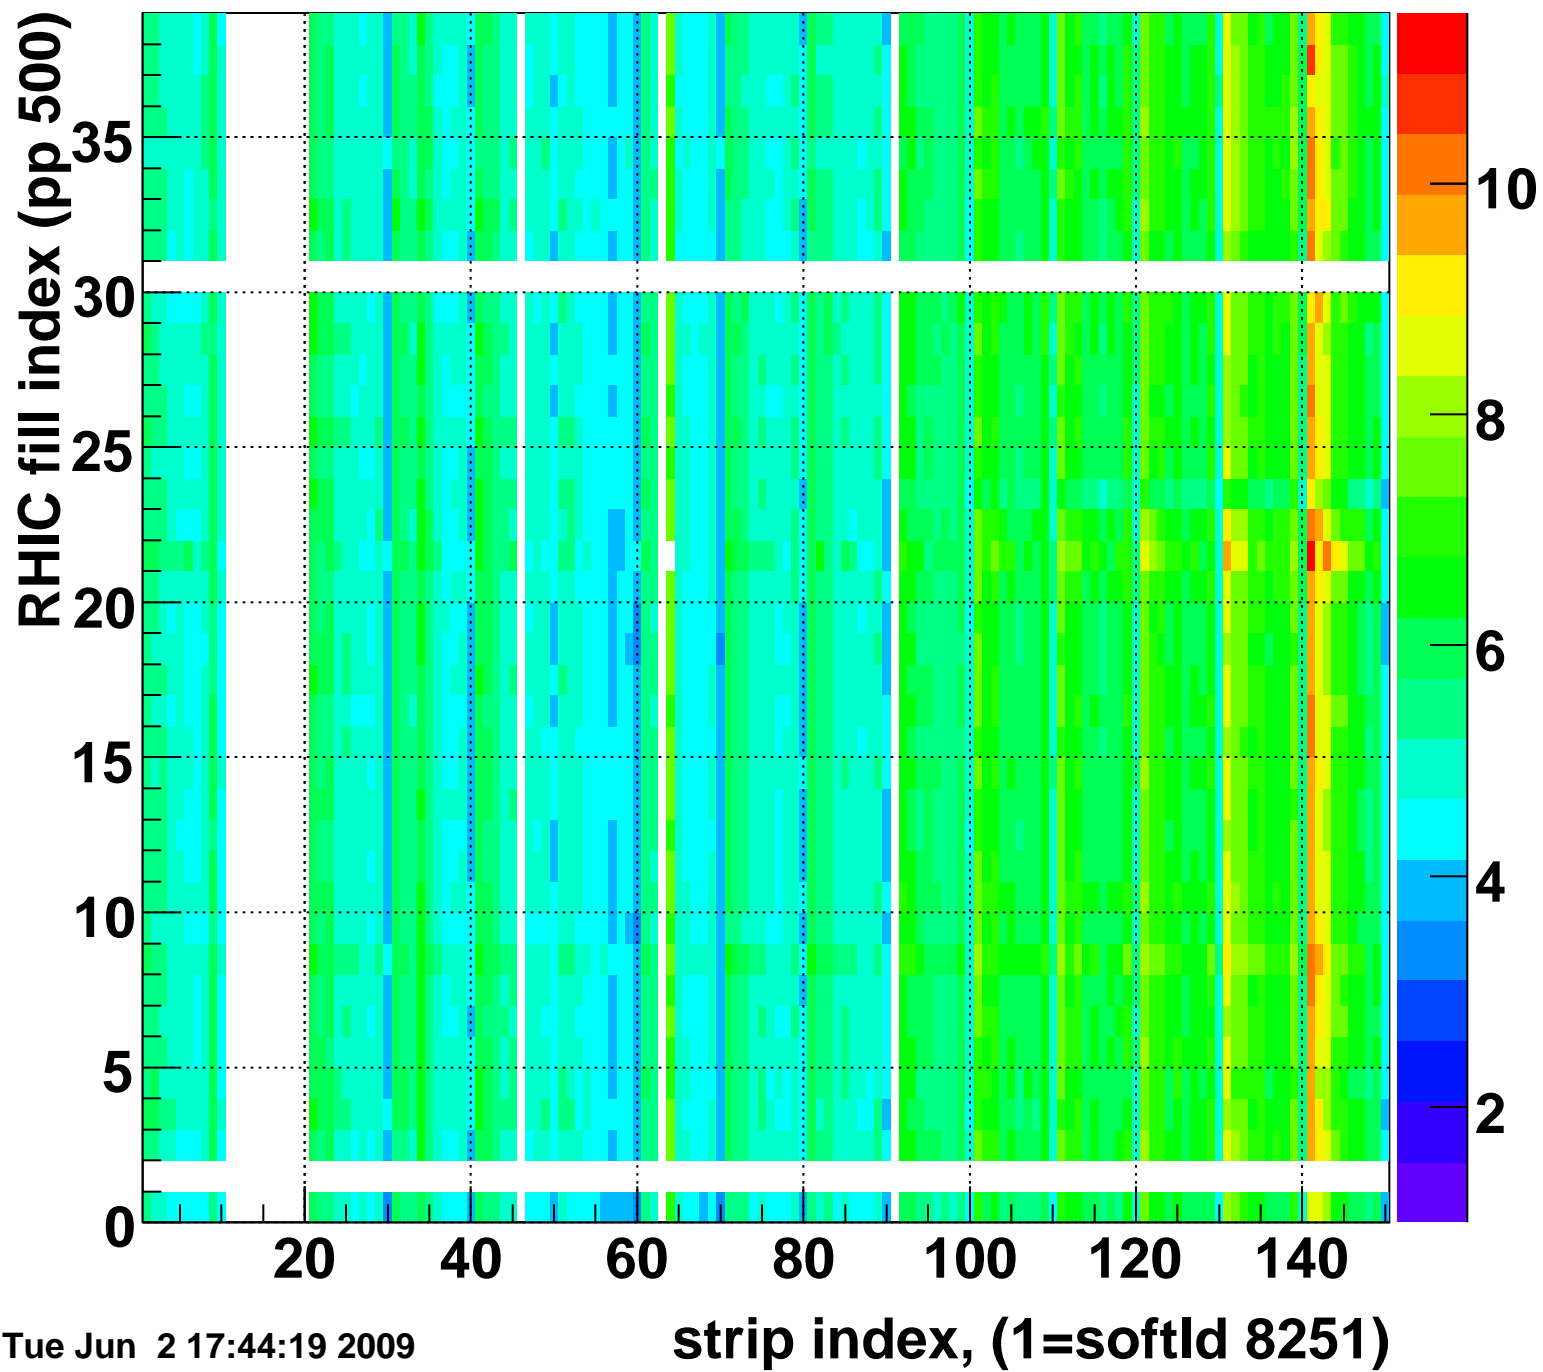

Mpv of ped residuum (ADC), BSMDE mod=56, good strips

Entries 139

Tue Jun 2 17:44:18 2009

Rms of ped residuum (ADC), BSMDE mod=56, good strips

Entries 5422

Bad strips (color=error bits), BSMDE mod=56

Entries 428

Tue Jun 2 17:44:19 2009

Mpv of ped residuum (ADC), BSMDP mod=56, good strips

Entries 172

Tue Jun 2 17:44:19 2009

Rms of ped residuum (ADC), BSMDP mod=56, good strips

Entries 5068

Tue Jun 2 17:44:19 2009

Bad strips (color=error bits), BSMDE mod=56