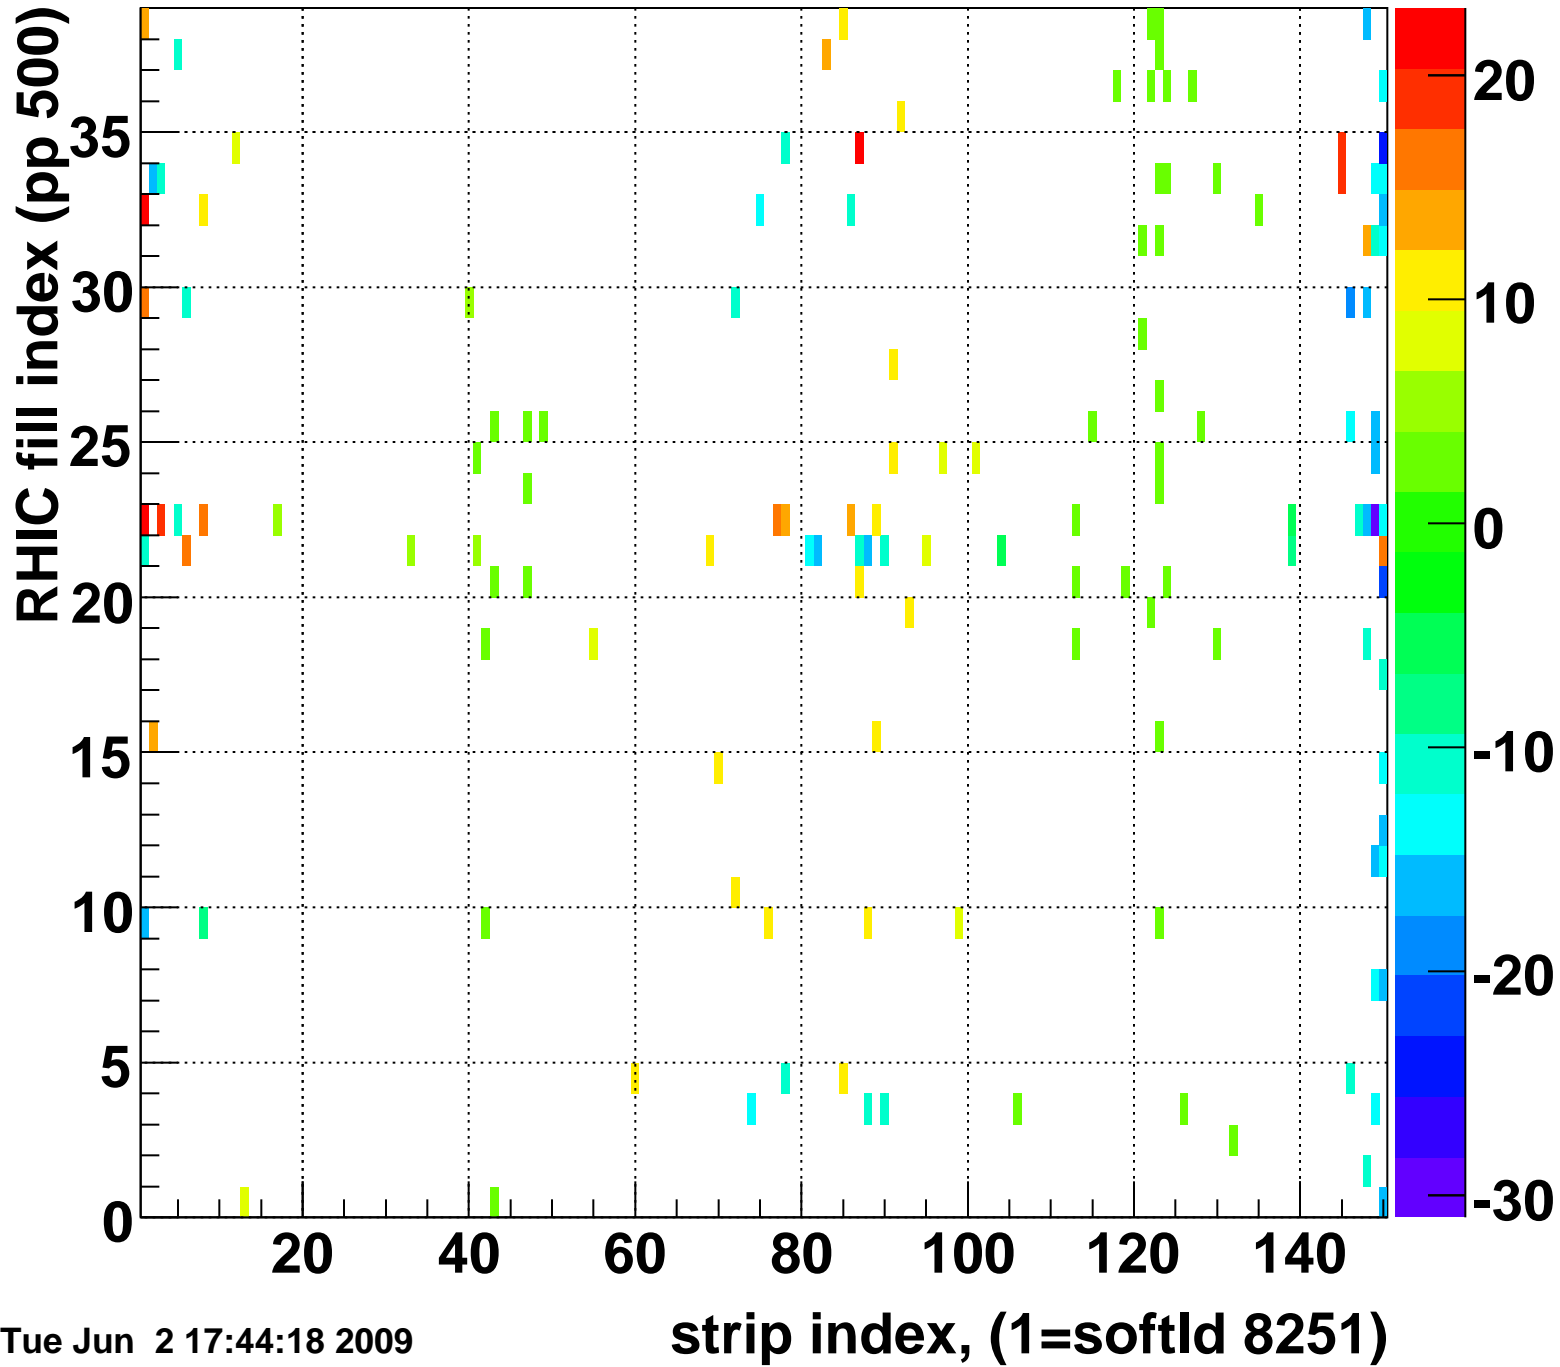

Mpv of ped residuum (ADC), BSMDE mod=56, good strips

Entries 139

Tue Jun 2 17:44:18 2009

Rms of ped residuum (ADC), BSMDE mod=56, good strips

Entries 5422

Bad strips (color=error bits), BSMDE mod=56

Entries 428

Tue Jun 2 17:44:19 2009

Mpv of ped residuum (ADC), BSMDP mod=56, good strips

Entries 172

Tue Jun 2 17:44:19 2009

Rms of ped residuum (ADC), BSMDP mod=56, good strips

Entries 5068

Tue Jun 2 17:44:19 2009

Bad strips (color=error bits), BSMDE mod=56