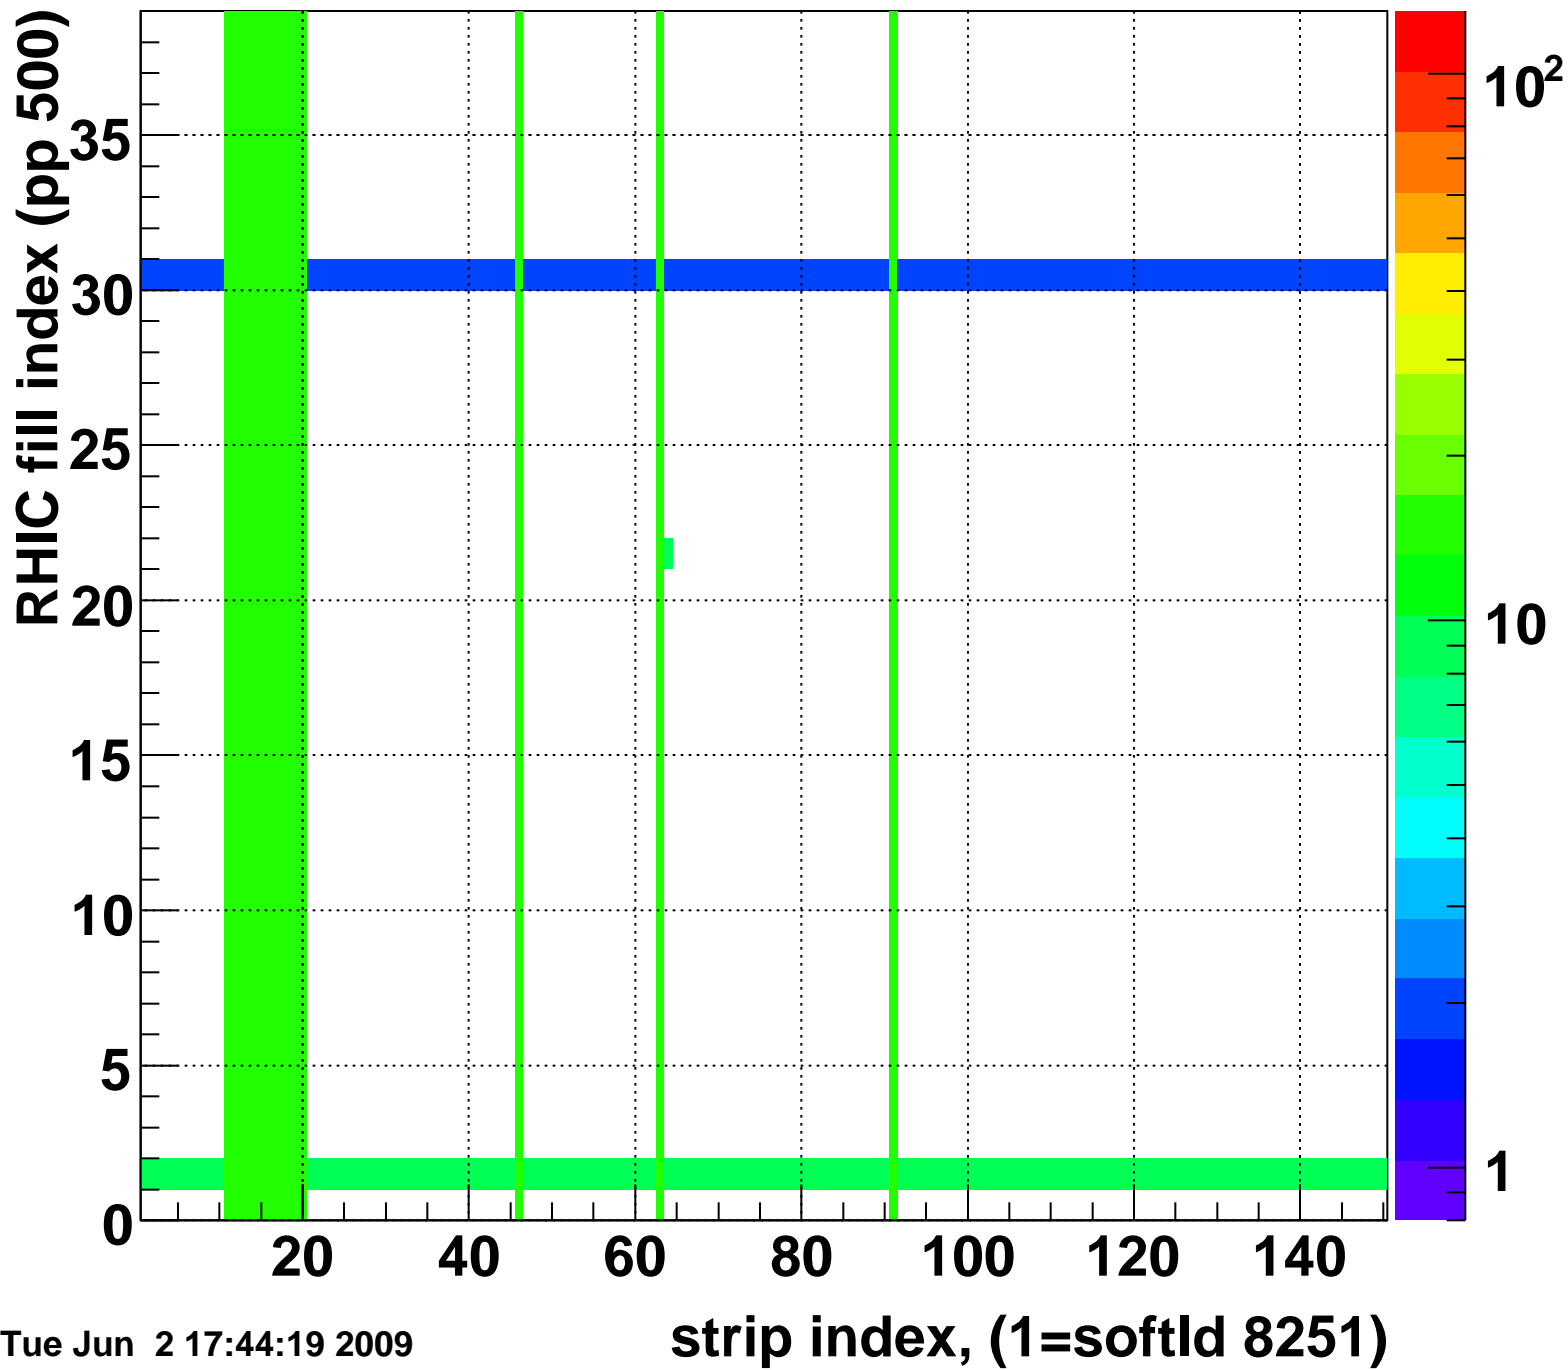

Bad strips (color=error bits), BSMDE mod=56

Entries 782

Tue Jun 2 17:44:19 2009