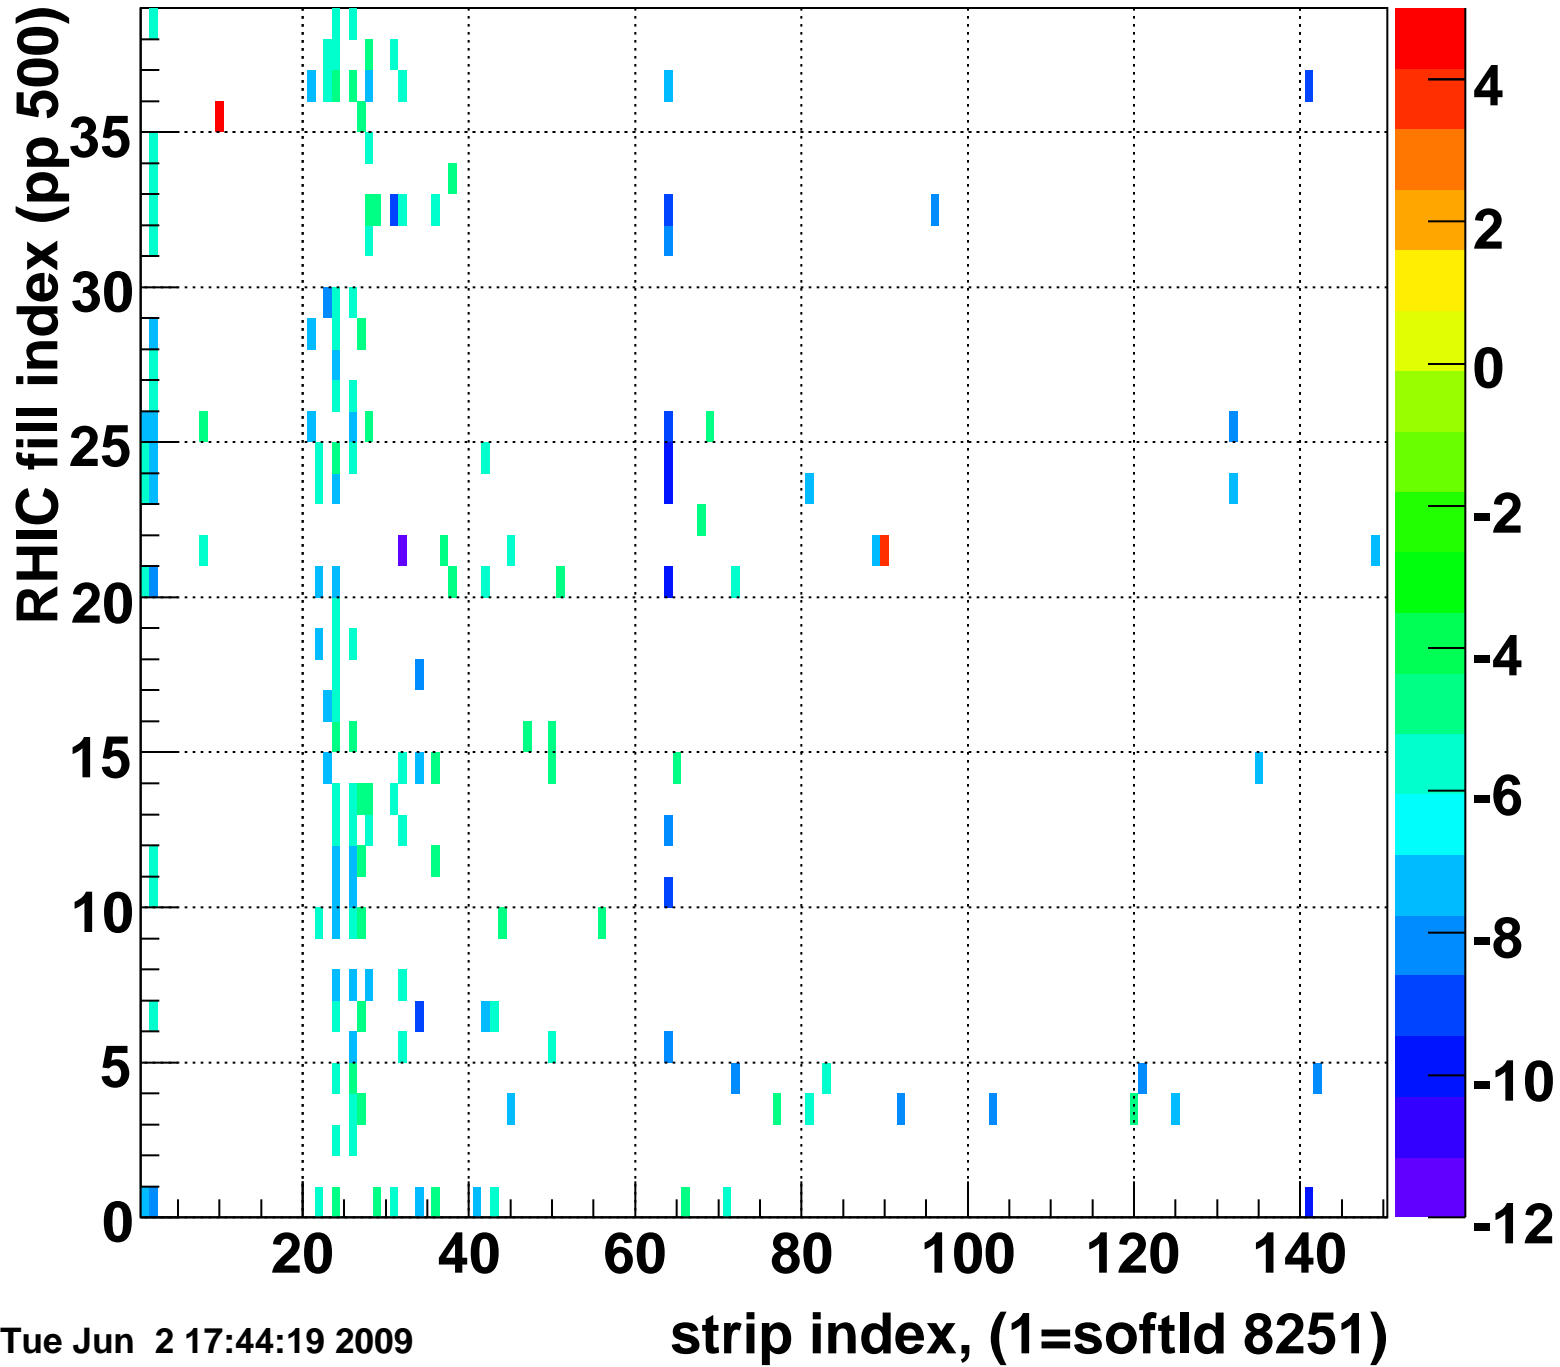

Mpv of ped residuum (ADC), BSMDE mod=56, good strips

Entries 139

Tue Jun 2 17:44:18 2009

Rms of ped residuum (ADC), BSMDE mod=56, good strips

Entries 5422

Bad strips (color=error bits), BSMDE mod=56

Entries 428

Tue Jun 2 17:44:19 2009

Mpv of ped residuum (ADC), BSMDP mod=56, good strips

Entries 172

Tue Jun 2 17:44:19 2009

Rms of ped residuum (ADC), BSMDP mod=56, good strips

Entries 5068

Tue Jun 2 17:44:19 2009

Bad strips (color=error bits), BSMDE mod=56