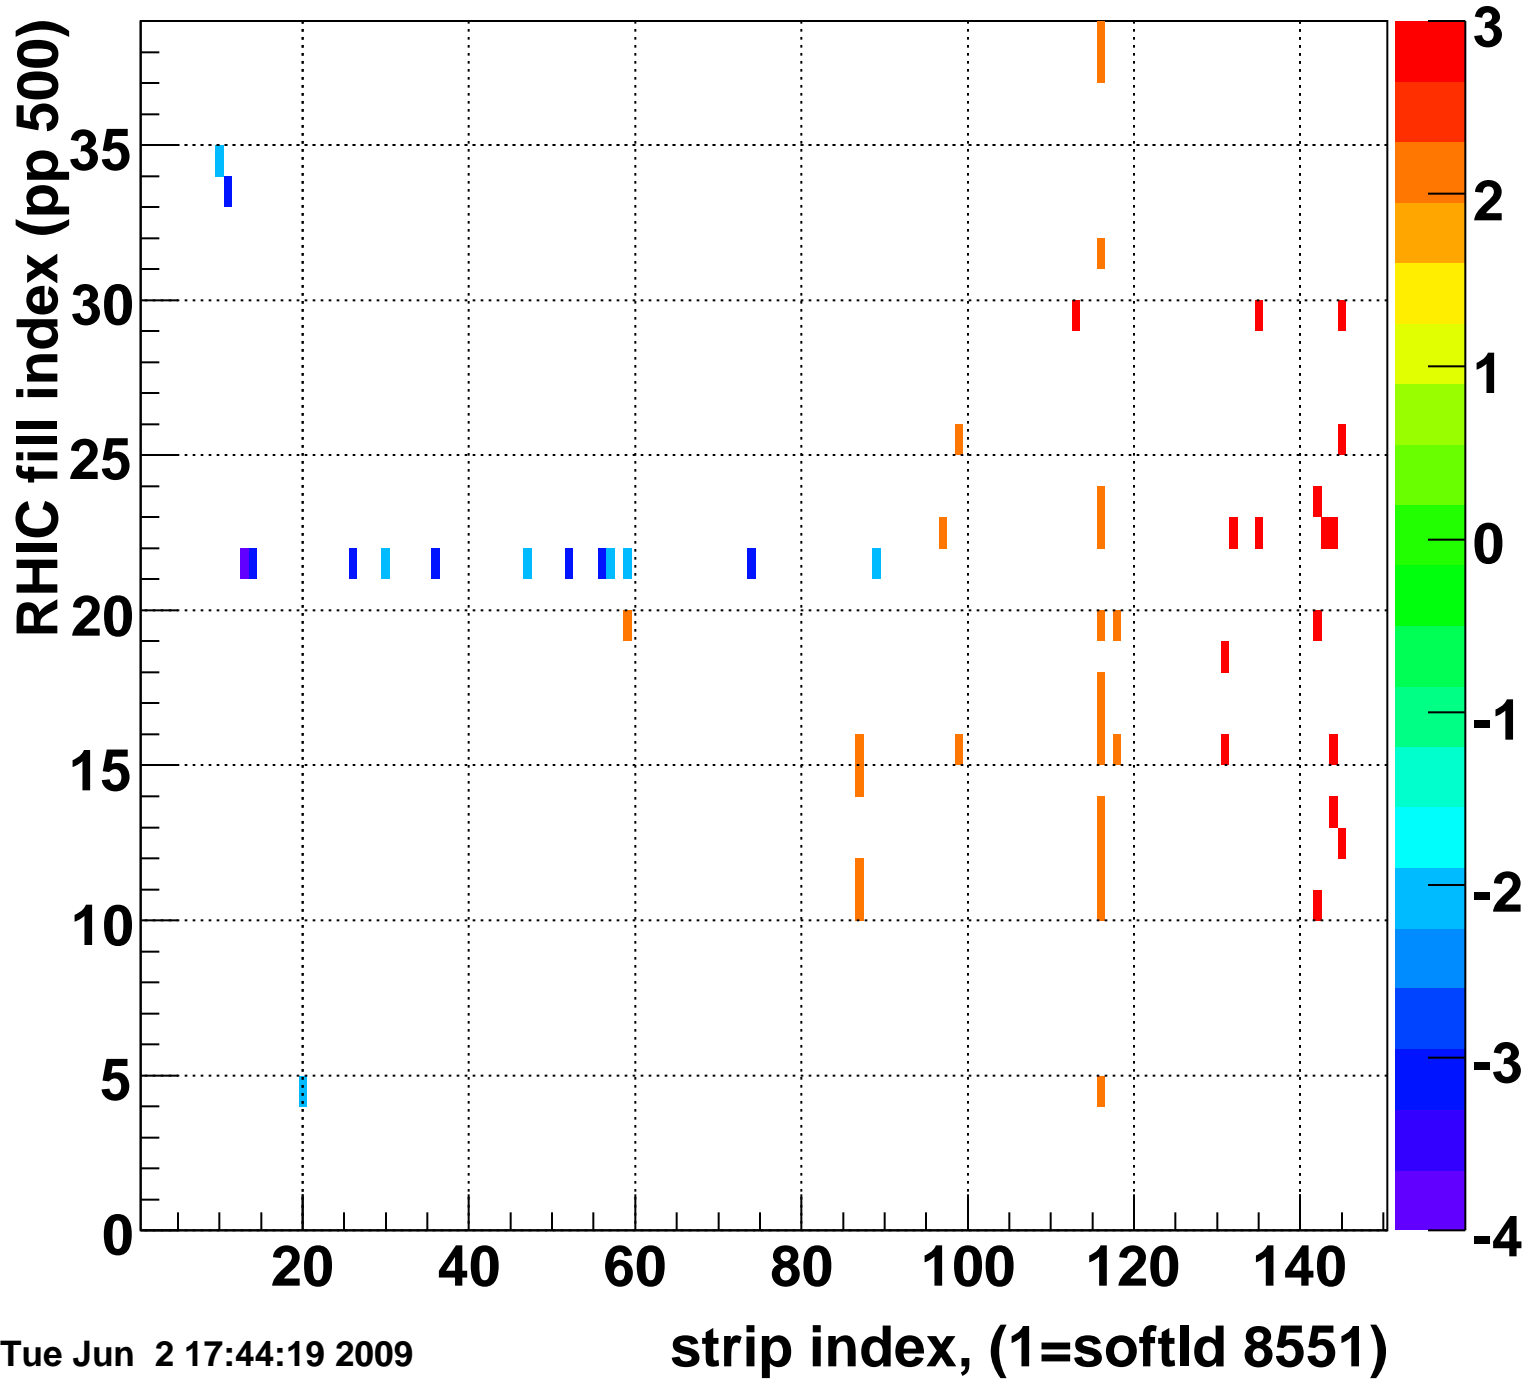

Rms of ped residuum (ADC), BSMDE mod=58, good strips

Entries 5365

Tue Jun 2 17:44:19 2009

Bad strips (color=error bits), BSMDE mod=58

Entries 485

Tue Jun 2 17:44:19 2009

Rms of ped residuum (ADC), BSMDP mod=58, good strips

Entries 5512

Tue Jun 2 17:44:19 2009

Bad strips (color=error bits), BSMDE mod=58

Entries 338

Tue Jun 2 17:44:20 2009