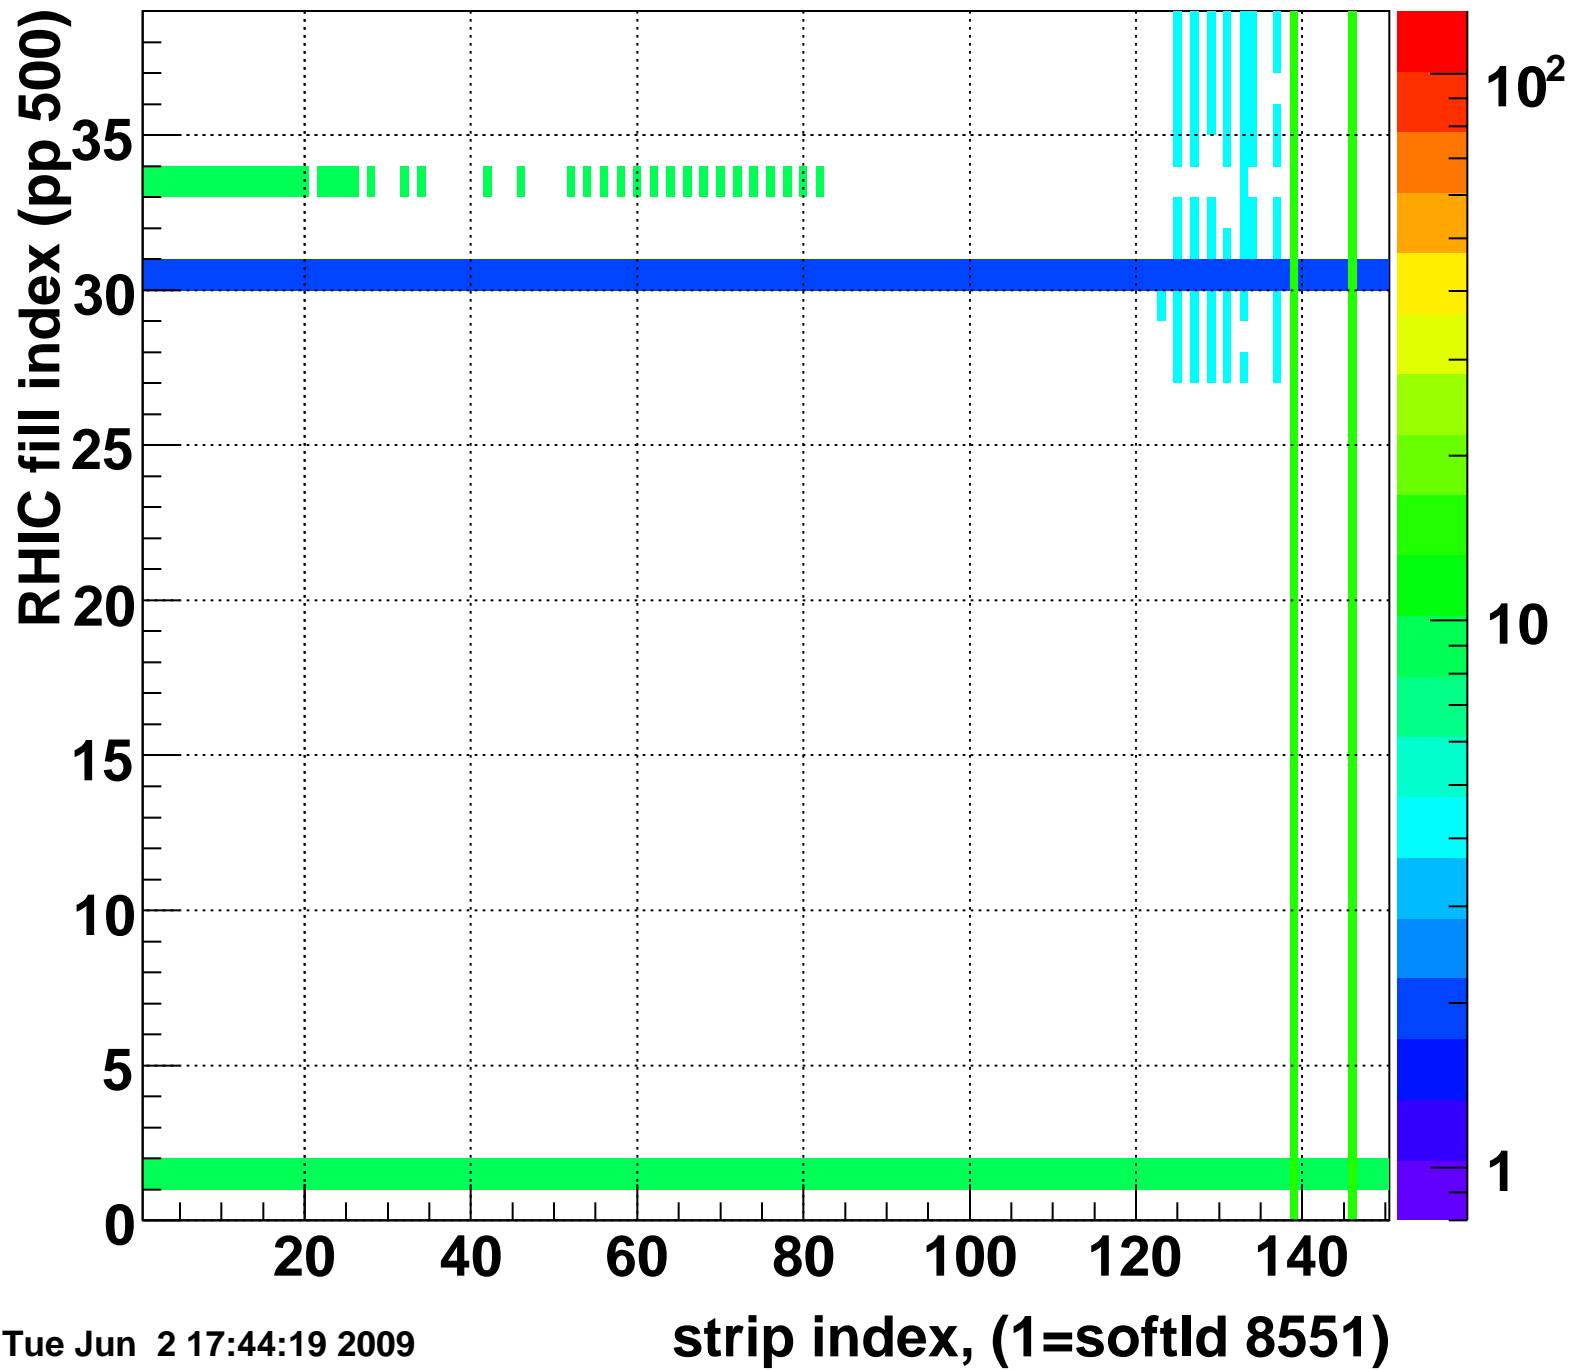

Rms of ped residuum (ADC), BSMDE mod=58, good strips

Entries 5365

Tue Jun 2 17:44:19 2009

Bad strips (color=error bits), BSMDE mod=58

Entries 485

Tue Jun 2 17:44:19 2009

Rms of ped residuum (ADC), BSMDP mod=58, good strips

Entries 5512

Tue Jun 2 17:44:19 2009

Bad strips (color=error bits), BSMDE mod=58

Entries 338

Tue Jun 2 17:44:20 2009