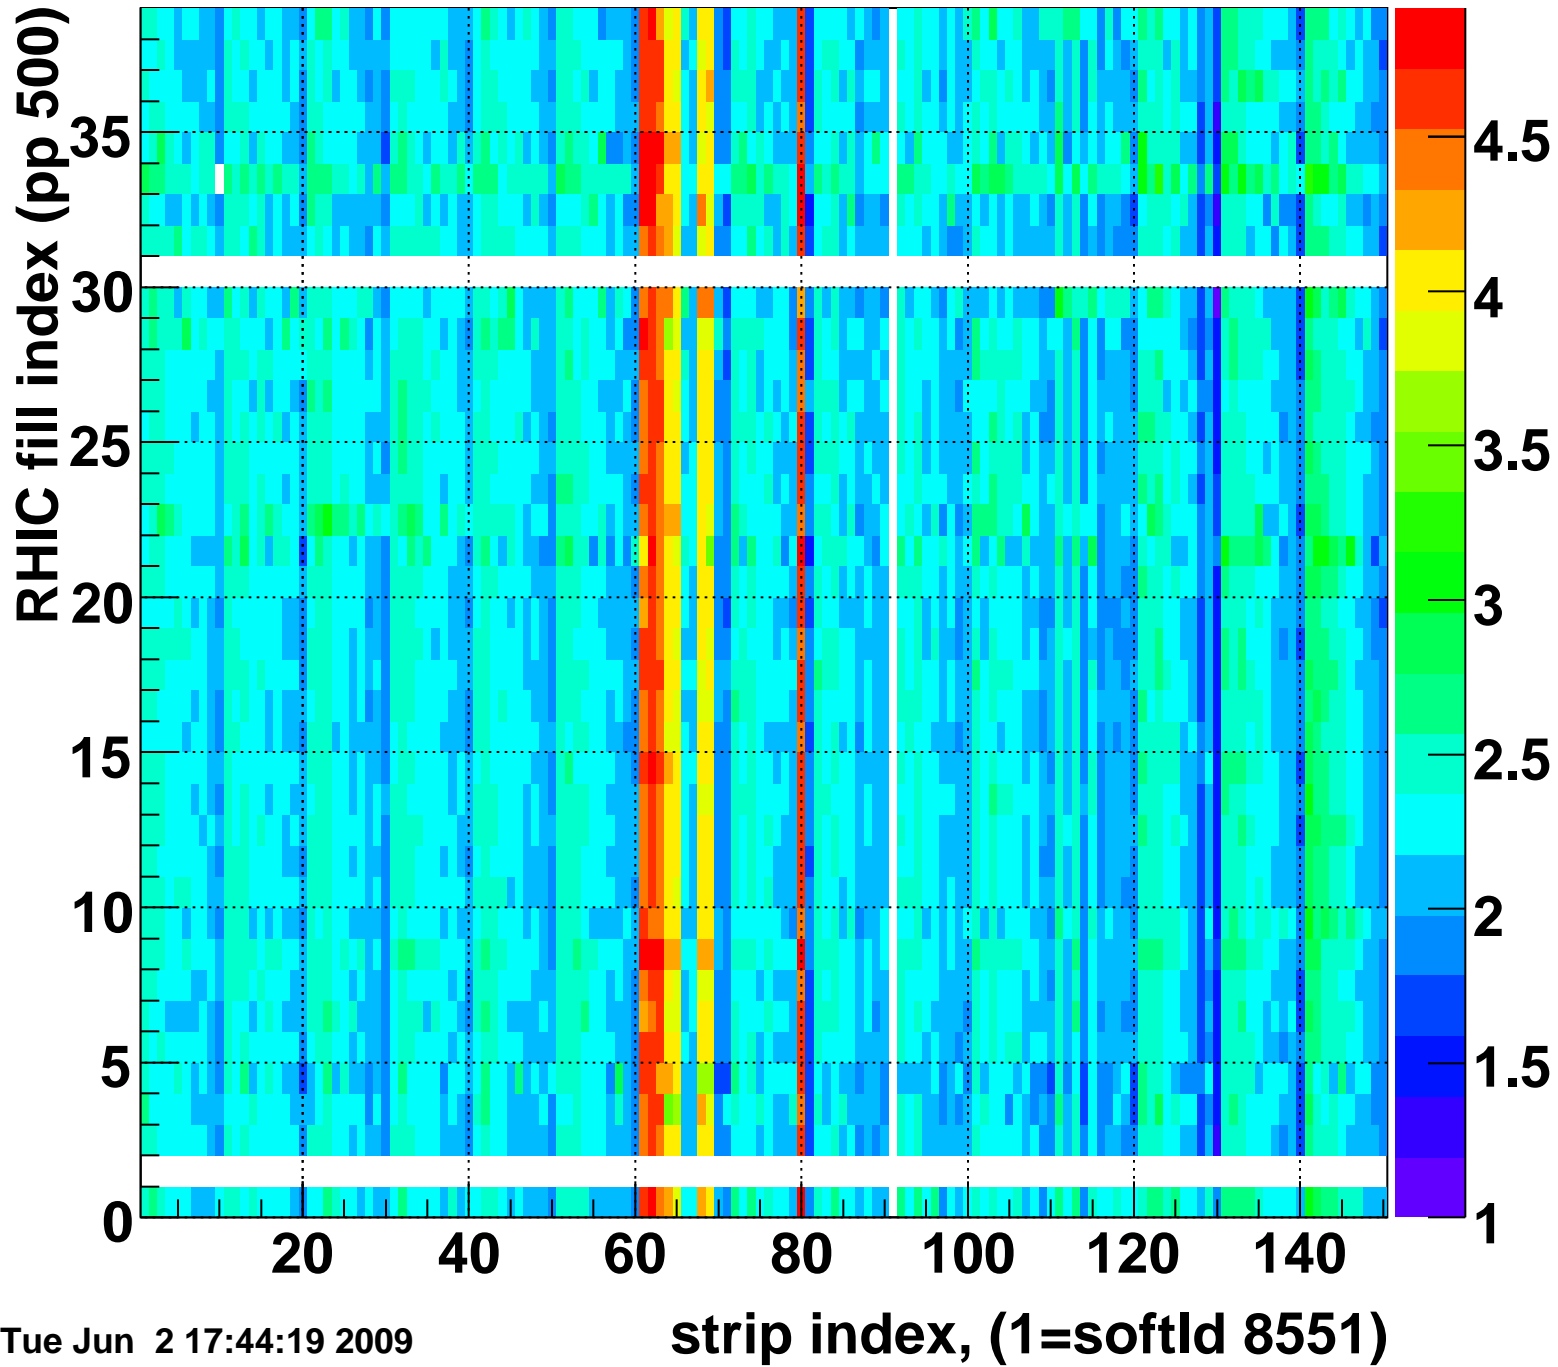

Rms of ped residuum (ADC), BSMDE mod=58, good strips

Entries 5365

Tue Jun 2 17:44:19 2009

Bad strips (color=error bits), BSMDE mod=58

Entries 485

Tue Jun 2 17:44:19 2009

Rms of ped residuum (ADC), BSMDP mod=58, good strips

Entries 5512

Tue Jun 2 17:44:19 2009

Bad strips (color=error bits), BSMDE mod=58

Entries 338

Tue Jun 2 17:44:20 2009