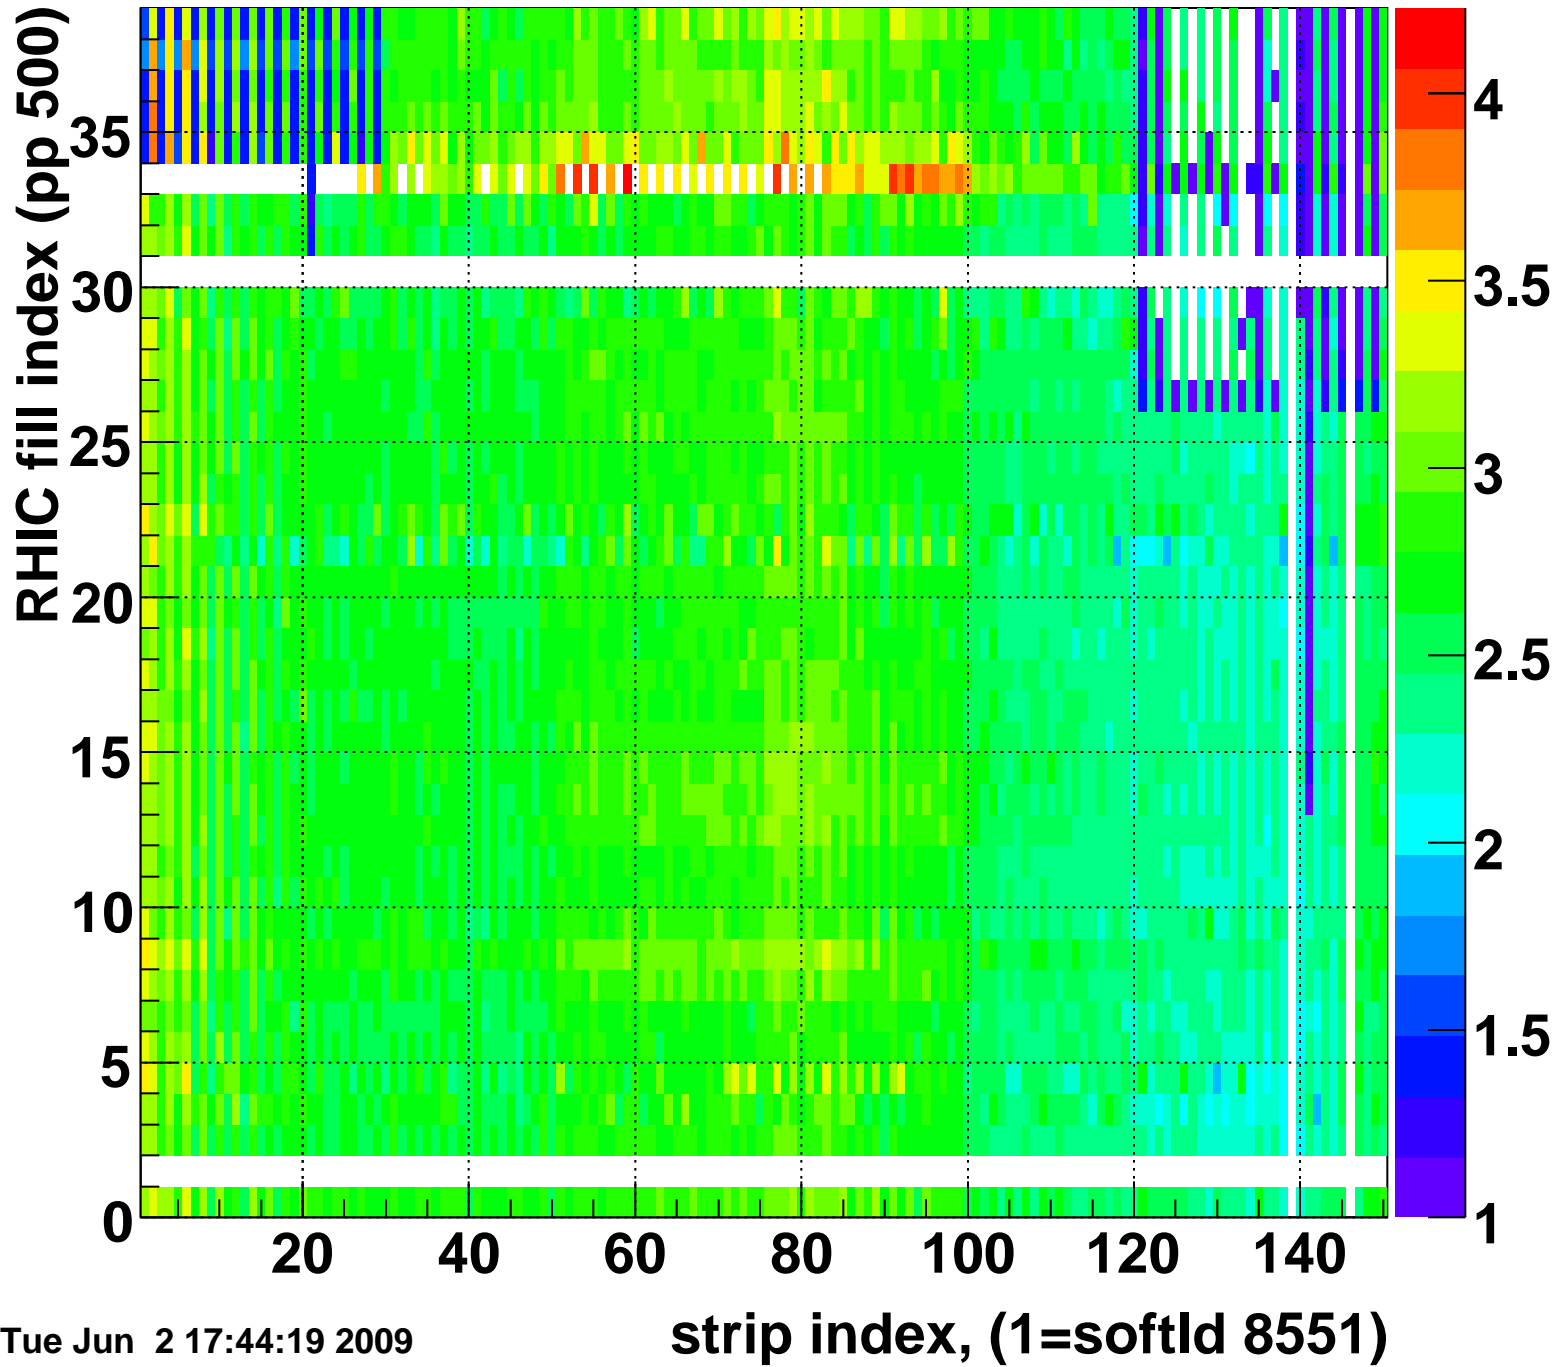

Rms of ped residuum (ADC), BSMDE mod=58, good strips

Entries 5365

Tue Jun 2 17:44:19 2009

Bad strips (color=error bits), BSMDE mod=58

Entries 485

Tue Jun 2 17:44:19 2009

Rms of ped residuum (ADC), BSMDP mod=58, good strips

Entries 5512

Tue Jun 2 17:44:19 2009

Bad strips (color=error bits), BSMDE mod=58

Entries 338

Tue Jun 2 17:44:20 2009