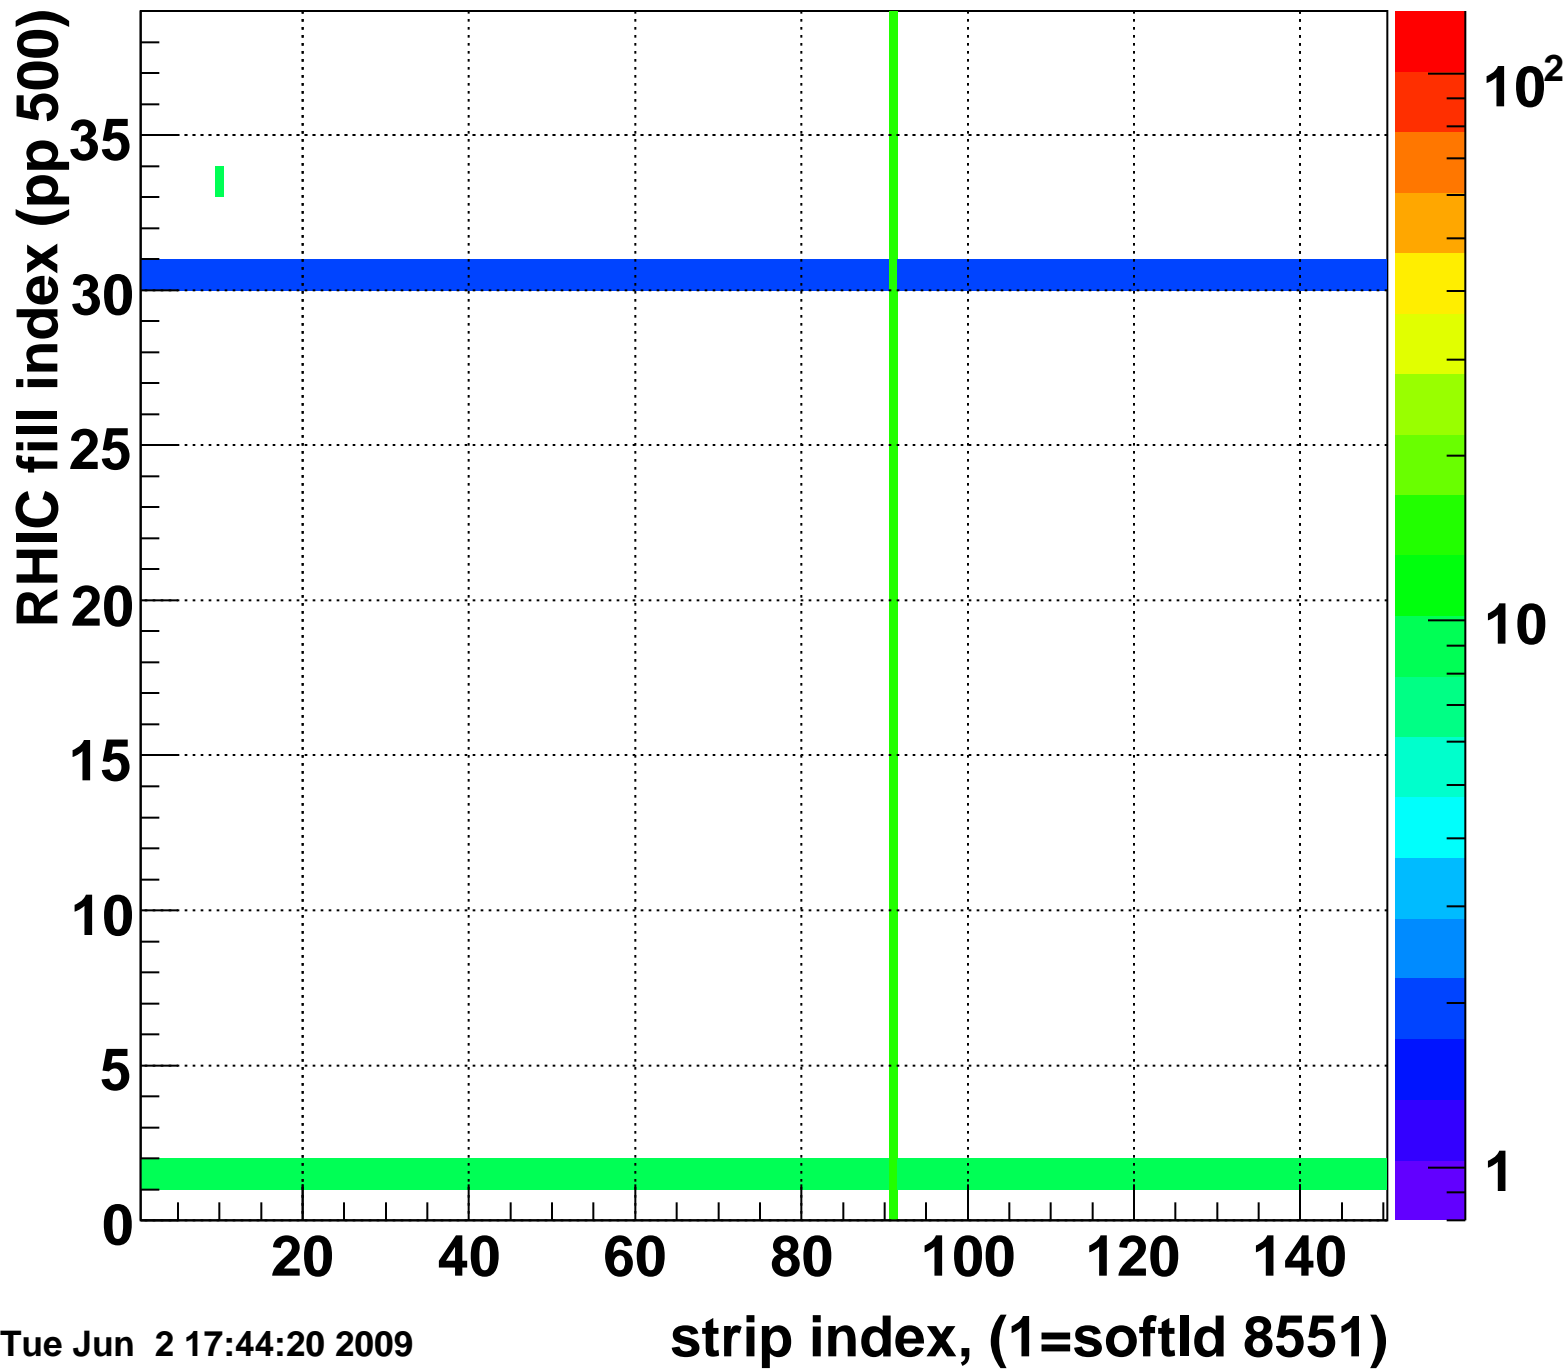

Rms of ped residuum (ADC), BSMDE mod=58, good strips

Entries 5365

Tue Jun 2 17:44:19 2009

Bad strips (color=error bits), BSMDE mod=58

Entries 485

Tue Jun 2 17:44:19 2009

Rms of ped residuum (ADC), BSMDP mod=58, good strips

Entries 5512

Tue Jun 2 17:44:19 2009

Bad strips (color=error bits), BSMDE mod=58

Entries 338

Tue Jun 2 17:44:20 2009