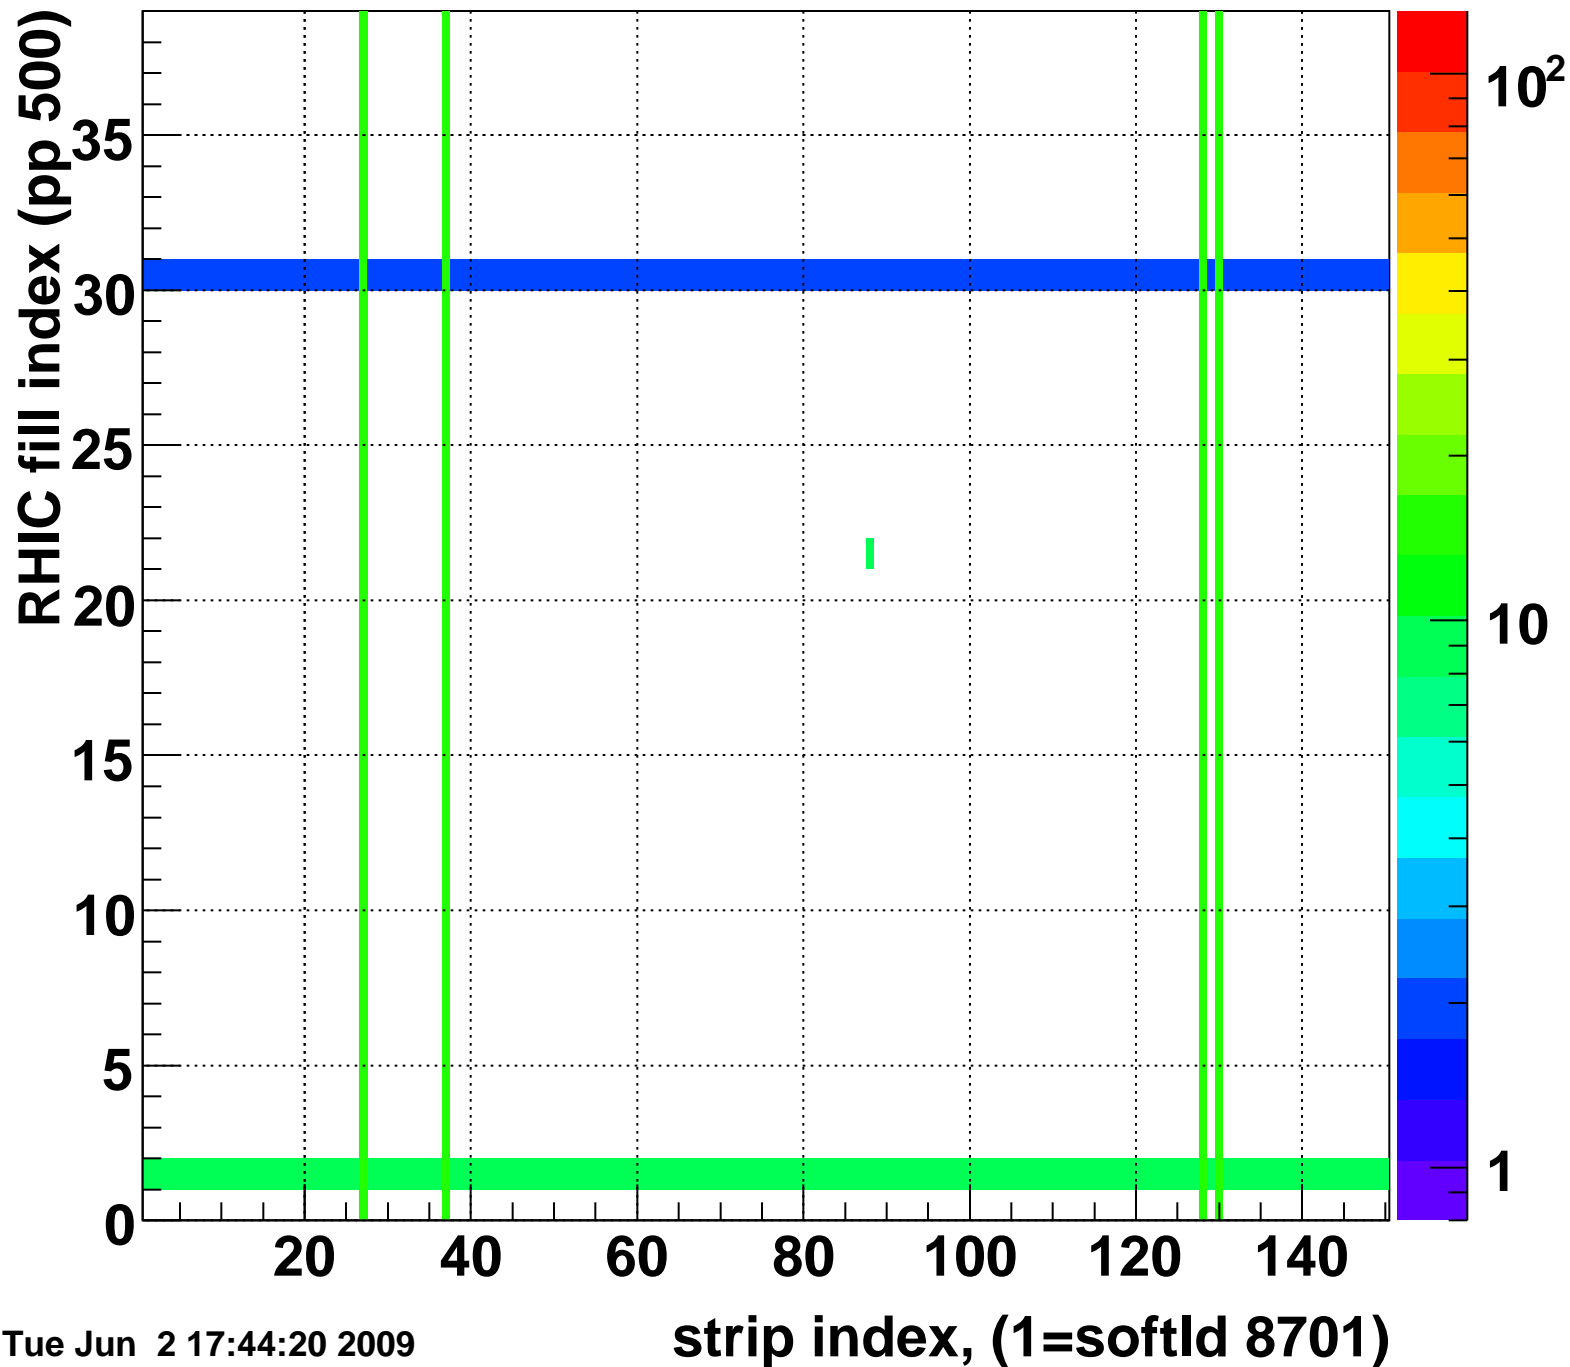

Mpv of ped residuum (ADC), BSMDE mod=59, good strips

Entries 743

Rms of ped residuum (ADC), BSMDE mod=59, good strips

Entries 5401

Tue Jun 2 17:44:20 2009

Bad strips (color=error bits), BSMDE mod=59

Entries 449

Tue Jun 2 17:44:20 2009

Mpv of ped residuum (ADC), BSMDP mod=59, good strips

Entries 0

Tue Jun 2 17:44:20 2009

Rms of ped residuum (ADC), BSMDP mod=59, good strips

Entries 0

Tue Jun 2 17:44:20 2009

Bad strips (color=error bits), BSMDE mod=59