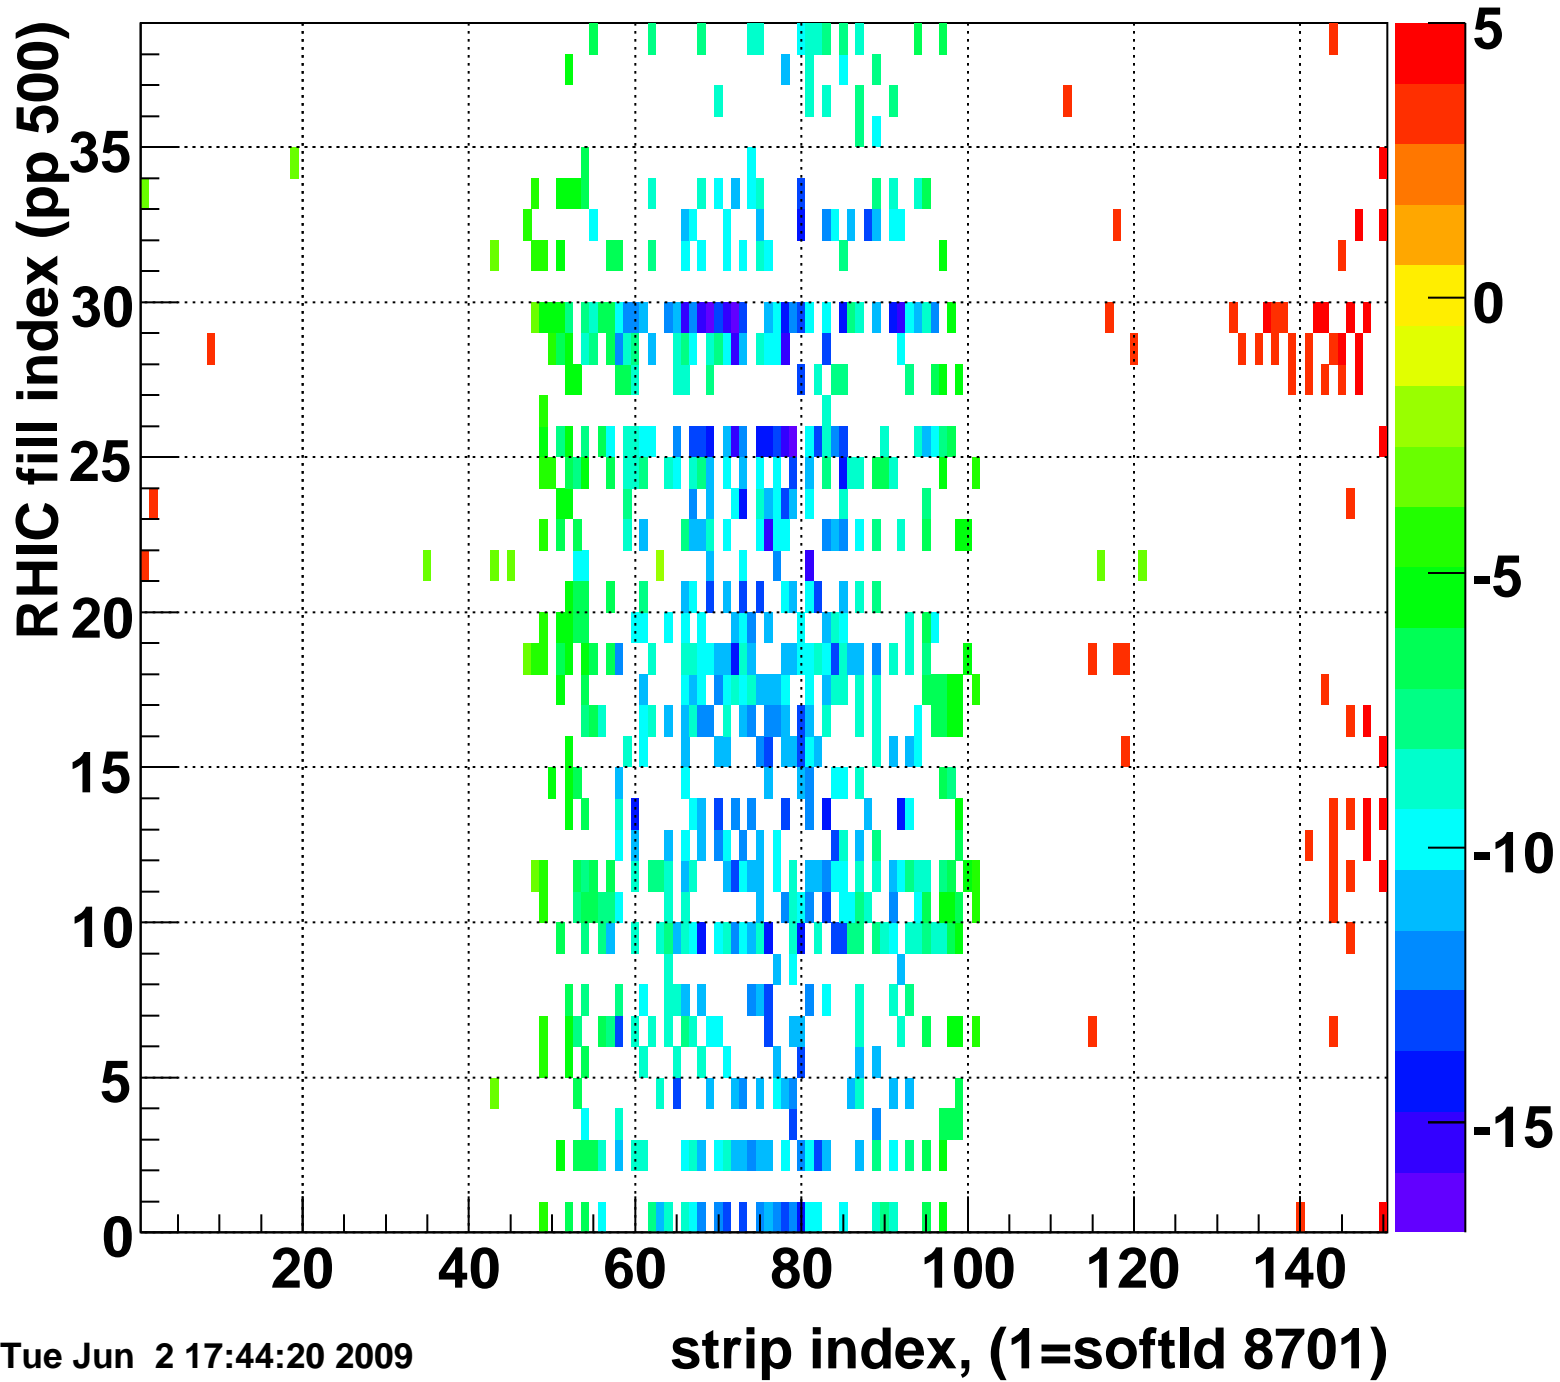

Mpv of ped residuum (ADC), BSMDE mod=59, good strips

Entries 743

Rms of ped residuum (ADC), BSMDE mod=59, good strips

Entries 5401

Tue Jun 2 17:44:20 2009

Bad strips (color=error bits), BSMDE mod=59

Entries 449

Tue Jun 2 17:44:20 2009

Mpv of ped residuum (ADC), BSMDP mod=59, good strips

Entries 0

Tue Jun 2 17:44:20 2009

Rms of ped residuum (ADC), BSMDP mod=59, good strips

Entries 0

Tue Jun 2 17:44:20 2009

Bad strips (color=error bits), BSMDE mod=59