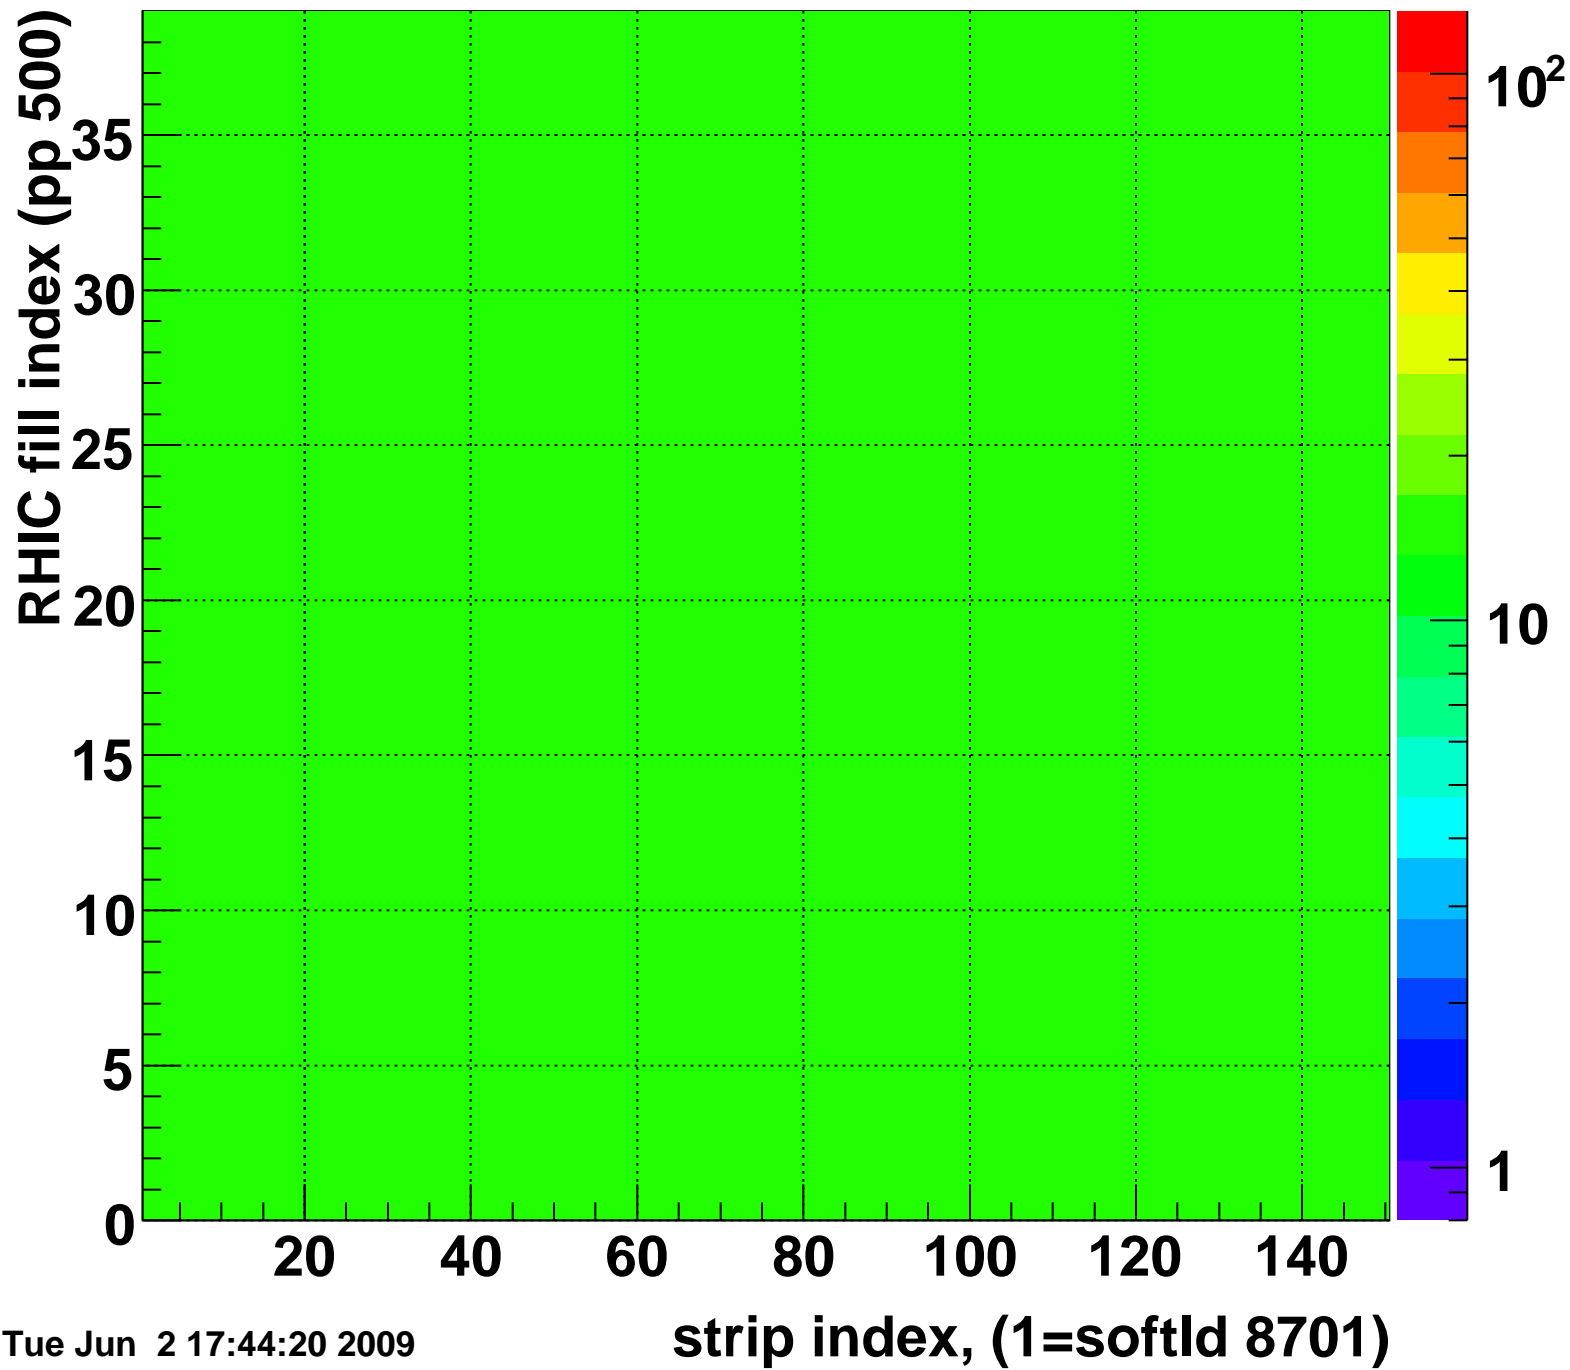

Bad strips (color=error bits), BSMDE mod=59

Entries 5850

Tue Jun 2 17:44:20 2009