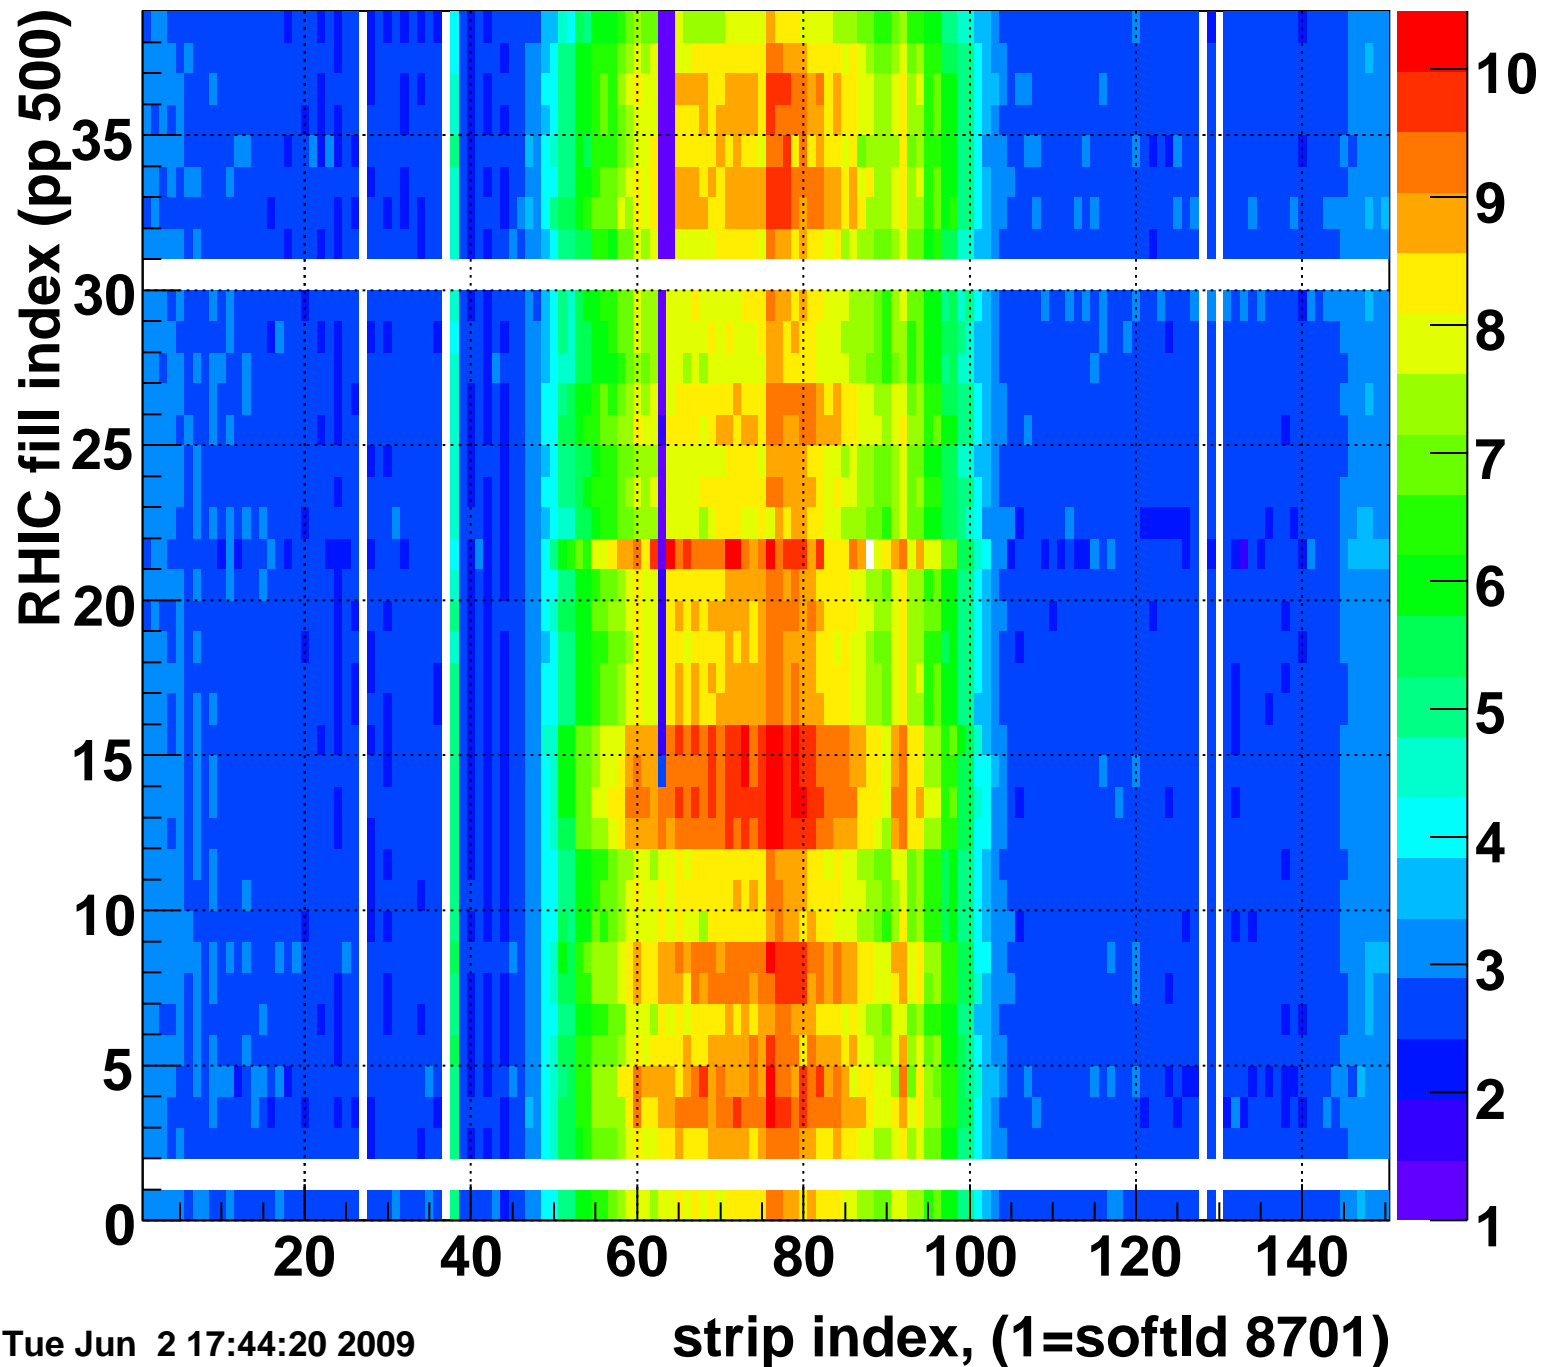

Mpv of ped residuum (ADC), BSMDE mod=59, good strips

Entries 743

Rms of ped residuum (ADC), BSMDE mod=59, good strips

Entries 5401

Tue Jun 2 17:44:20 2009

Bad strips (color=error bits), BSMDE mod=59

Entries 449

Tue Jun 2 17:44:20 2009

Mpv of ped residuum (ADC), BSMDP mod=59, good strips

Entries 0

Tue Jun 2 17:44:20 2009

Rms of ped residuum (ADC), BSMDP mod=59, good strips

Entries 0

Tue Jun 2 17:44:20 2009

Bad strips (color=error bits), BSMDE mod=59