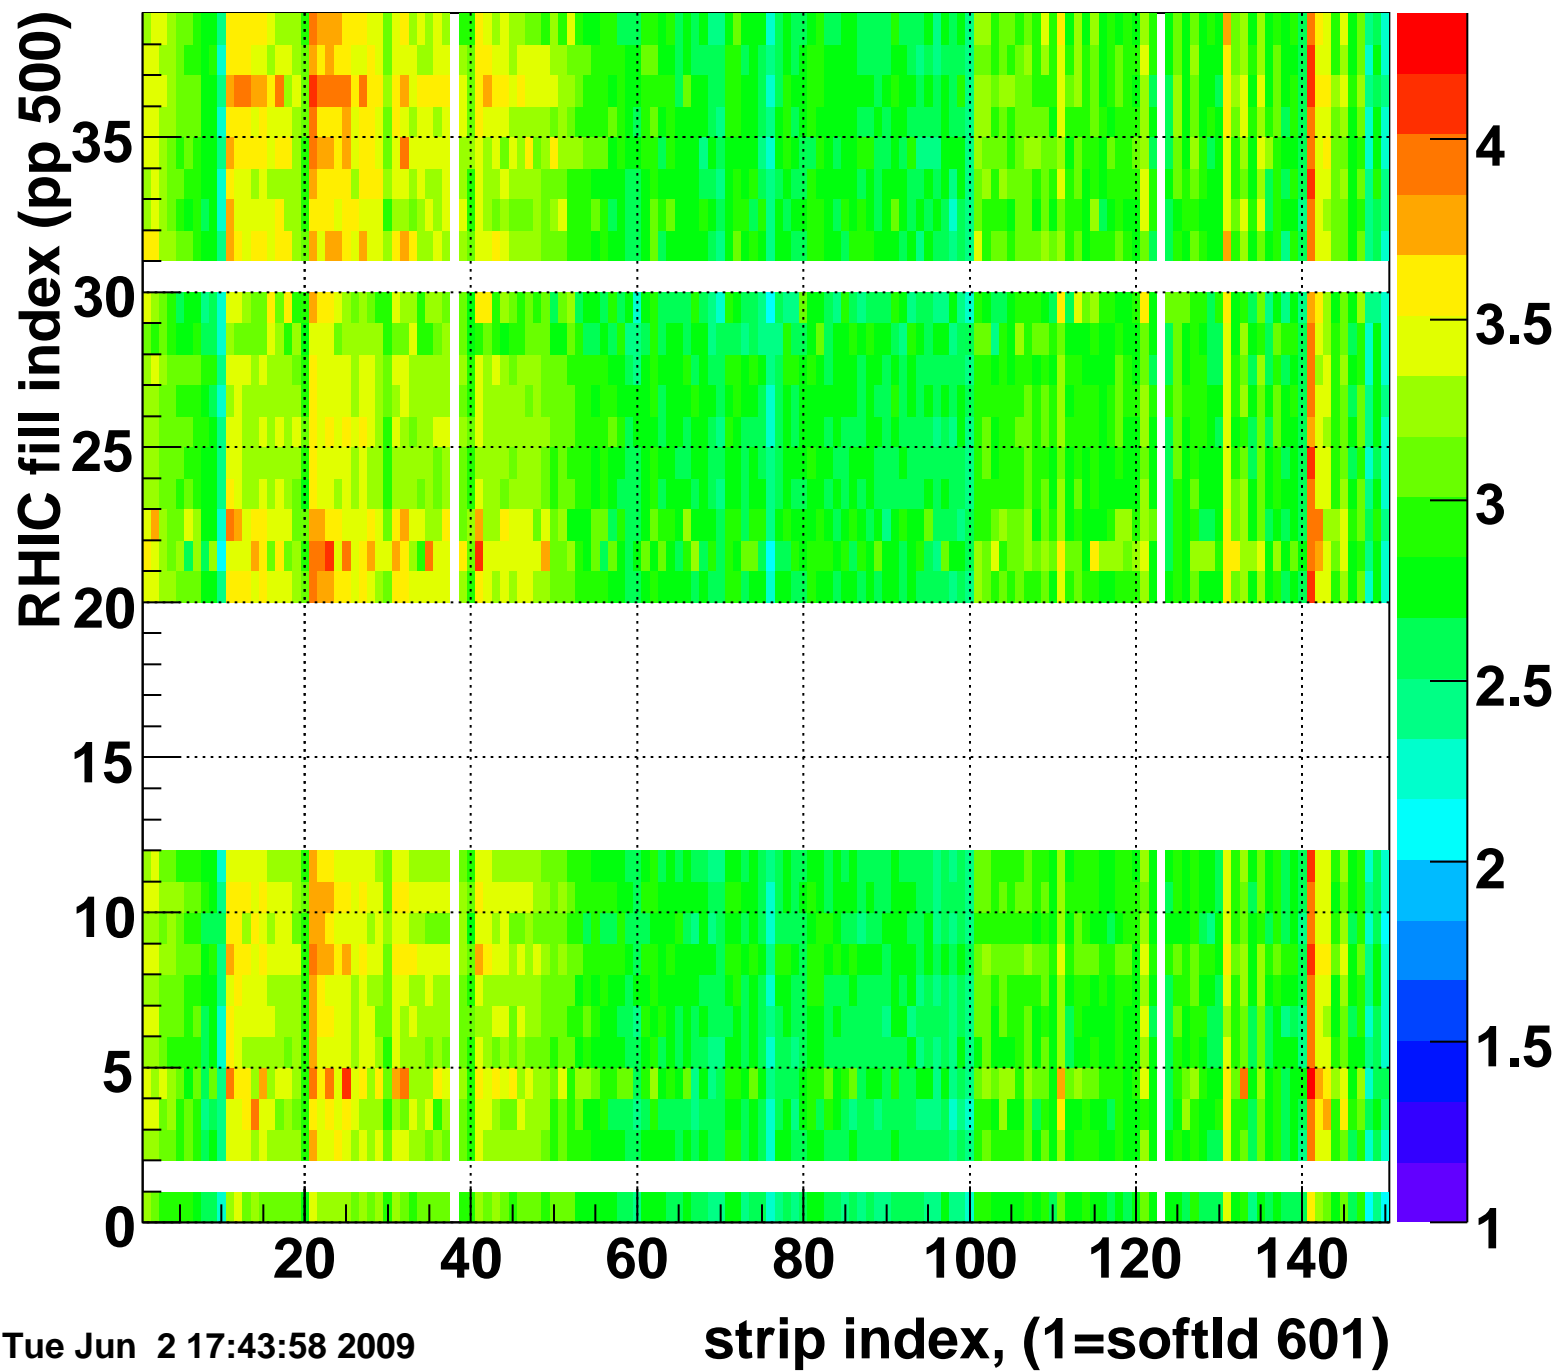

Mpv of ped residuum (ADC), BSMDE mod=5, good strips

Entries 44

Tue Jun 2 17:43:58 2009

Rms of ped residuum (ADC), BSMDE mod=5, good strips

Entries 4350

Tue Jun 2 17:43:58 2009

Bad strips (color=error bits), BSMDE mod=5

Entries 1500

Tue Jun 2 17:43:58 2009

Rms of ped residuum (ADC), BSMDP mod=5, good strips

Entries 4292

Tue Jun 2 17:43:58 2009

Bad strips (color=error bits), BSMDE mod=5

Entries 1558

Tue Jun 2 17:43:58 2009