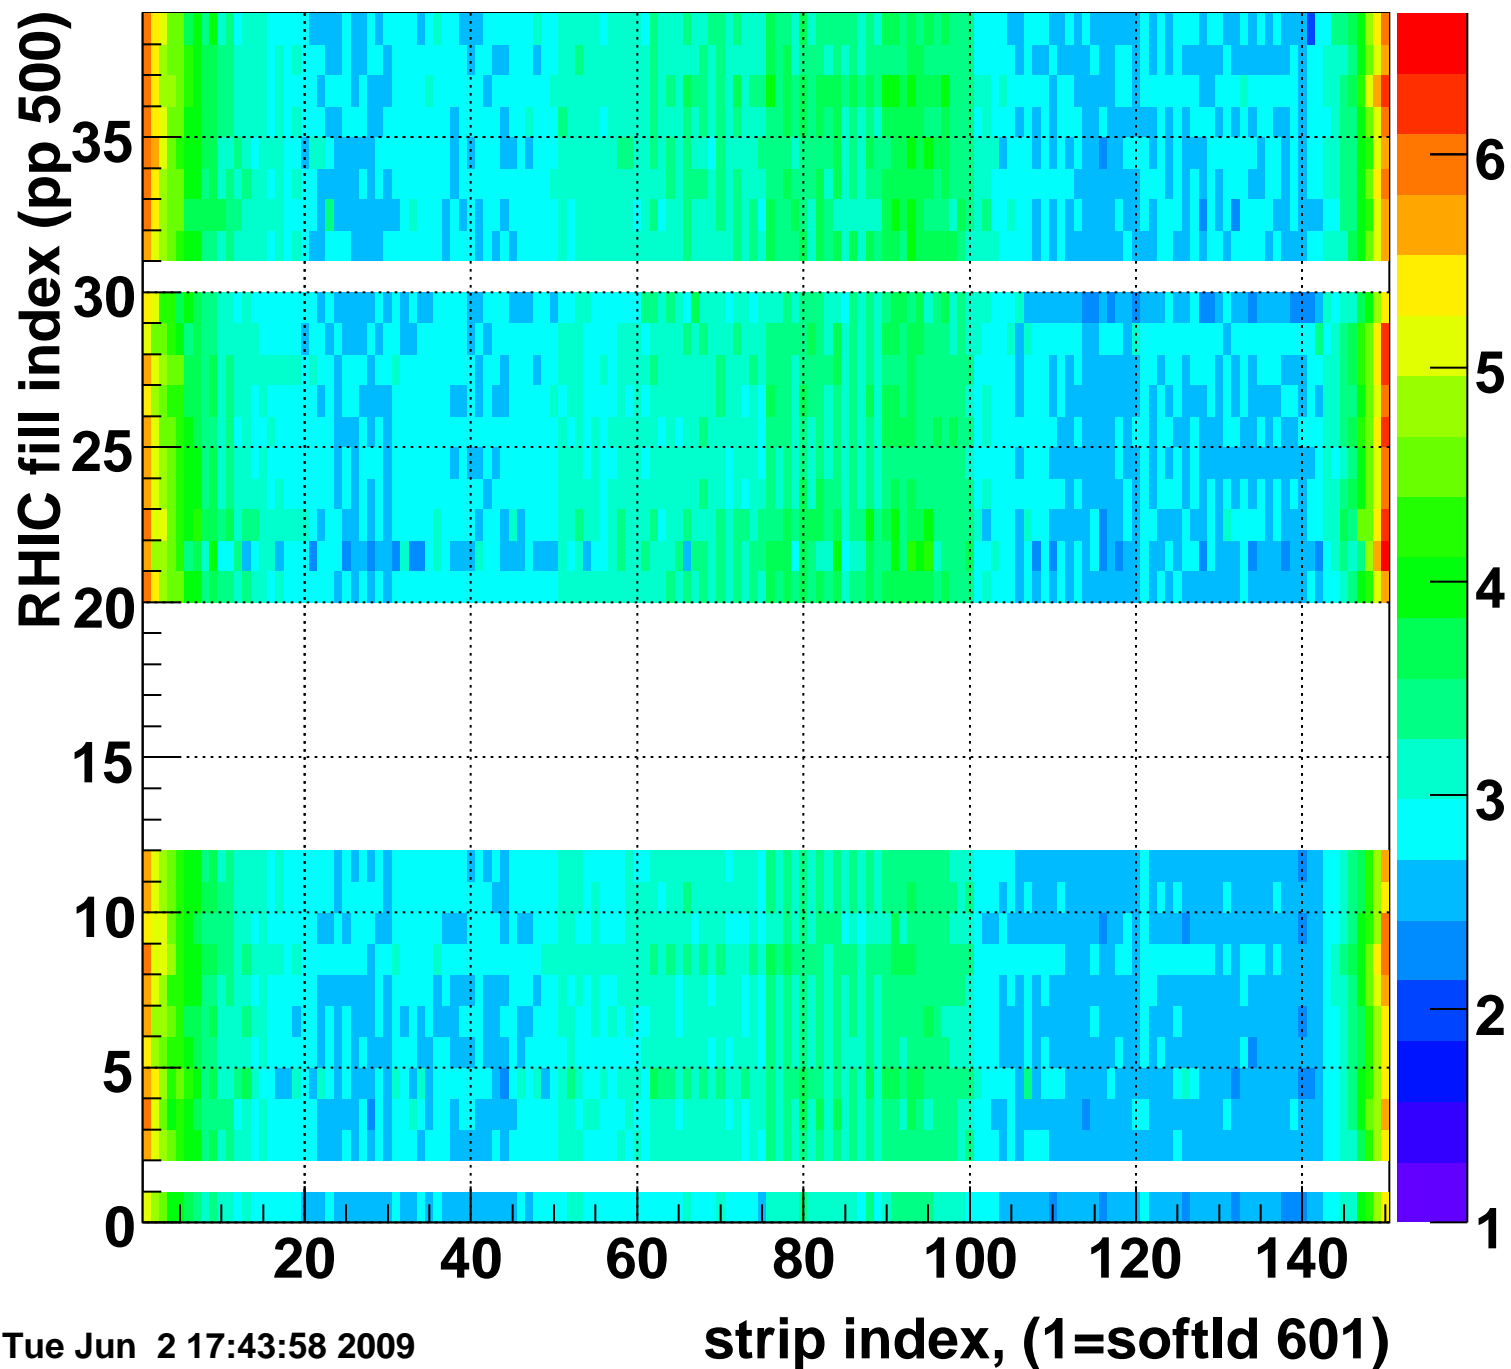

Mpv of ped residuum (ADC), BSMDE mod=5, good strips

Entries 44

Tue Jun 2 17:43:58 2009

Rms of ped residuum (ADC), BSMDE mod=5, good strips

Entries 4350

Tue Jun 2 17:43:58 2009

Bad strips (color=error bits), BSMDE mod=5

Entries 1500

Tue Jun 2 17:43:58 2009

Rms of ped residuum (ADC), BSMDP mod=5, good strips

Entries 4292

Tue Jun 2 17:43:58 2009

Bad strips (color=error bits), BSMDE mod=5

Entries 1558

Tue Jun 2 17:43:58 2009