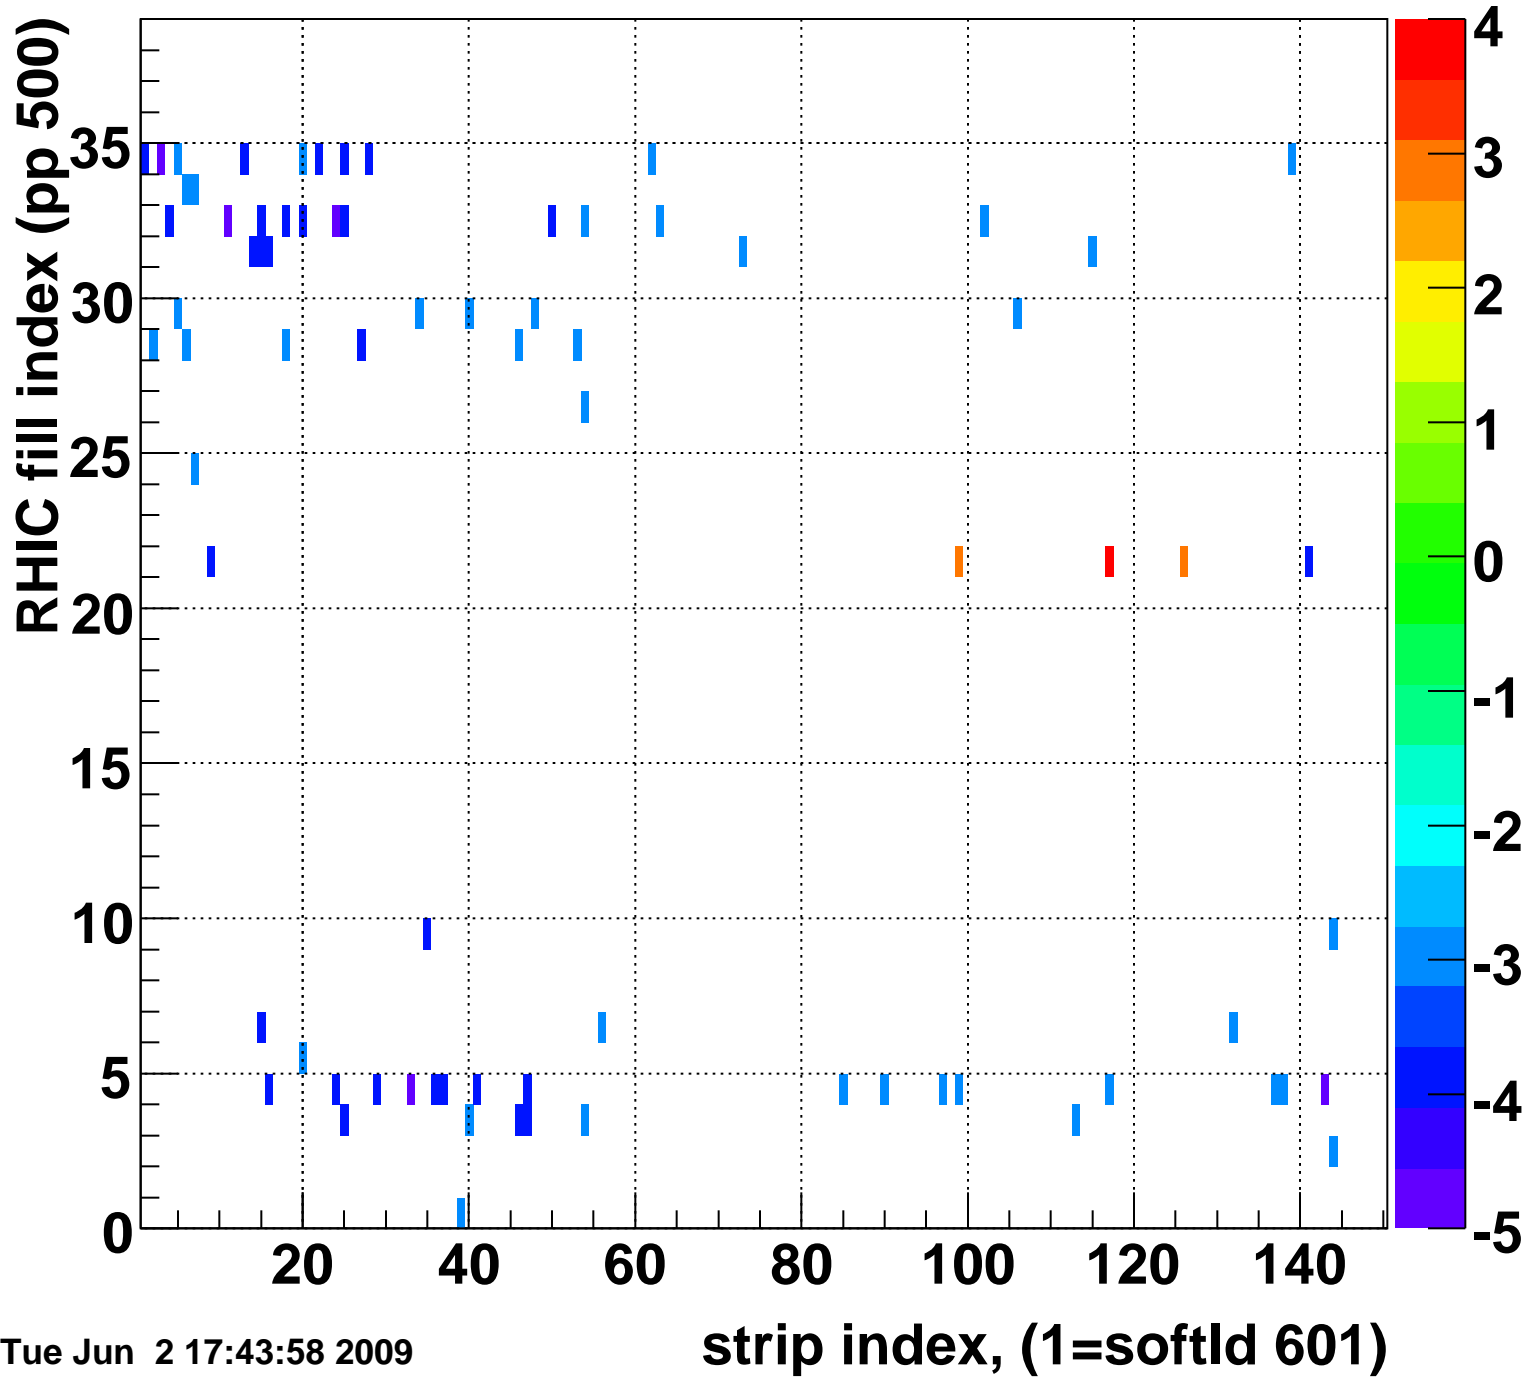

Mpv of ped residuum (ADC), BSMDE mod=5, good strips

Entries 44

Tue Jun 2 17:43:58 2009

Rms of ped residuum (ADC), BSMDE mod=5, good strips

Entries 4350

Tue Jun 2 17:43:58 2009

Bad strips (color=error bits), BSMDE mod=5

Entries 1500

Tue Jun 2 17:43:58 2009

Rms of ped residuum (ADC), BSMDP mod=5, good strips

Entries 4292

Tue Jun 2 17:43:58 2009

Bad strips (color=error bits), BSMDE mod=5

Entries 1558

Tue Jun 2 17:43:58 2009