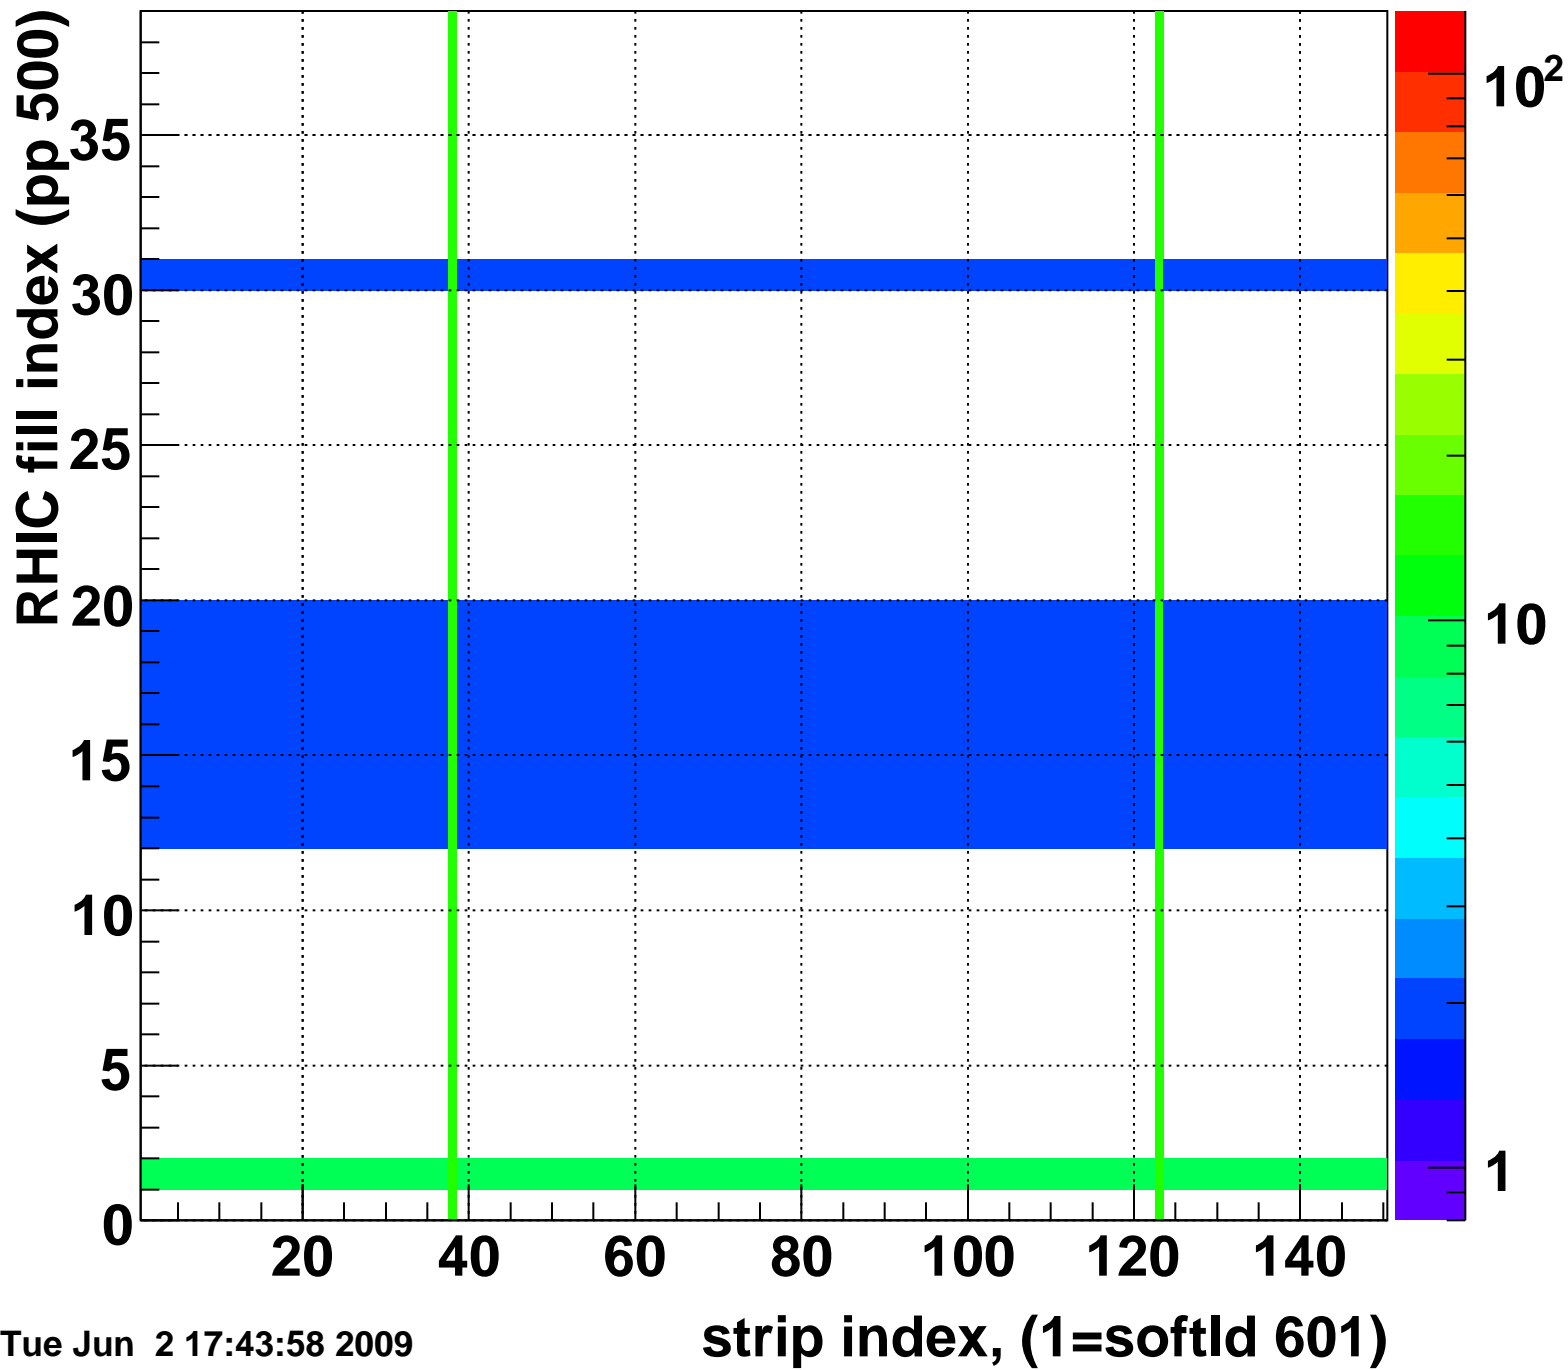

Mpv of ped residuum (ADC), BSMDE mod=5, good strips

Entries 44

Tue Jun 2 17:43:58 2009

Rms of ped residuum (ADC), BSMDE mod=5, good strips

Entries 4350

Tue Jun 2 17:43:58 2009

Bad strips (color=error bits), BSMDE mod=5

Entries 1500

Tue Jun 2 17:43:58 2009

Rms of ped residuum (ADC), BSMDP mod=5, good strips

Entries 4292

Tue Jun 2 17:43:58 2009

Bad strips (color=error bits), BSMDE mod=5

Entries 1558

Tue Jun 2 17:43:58 2009