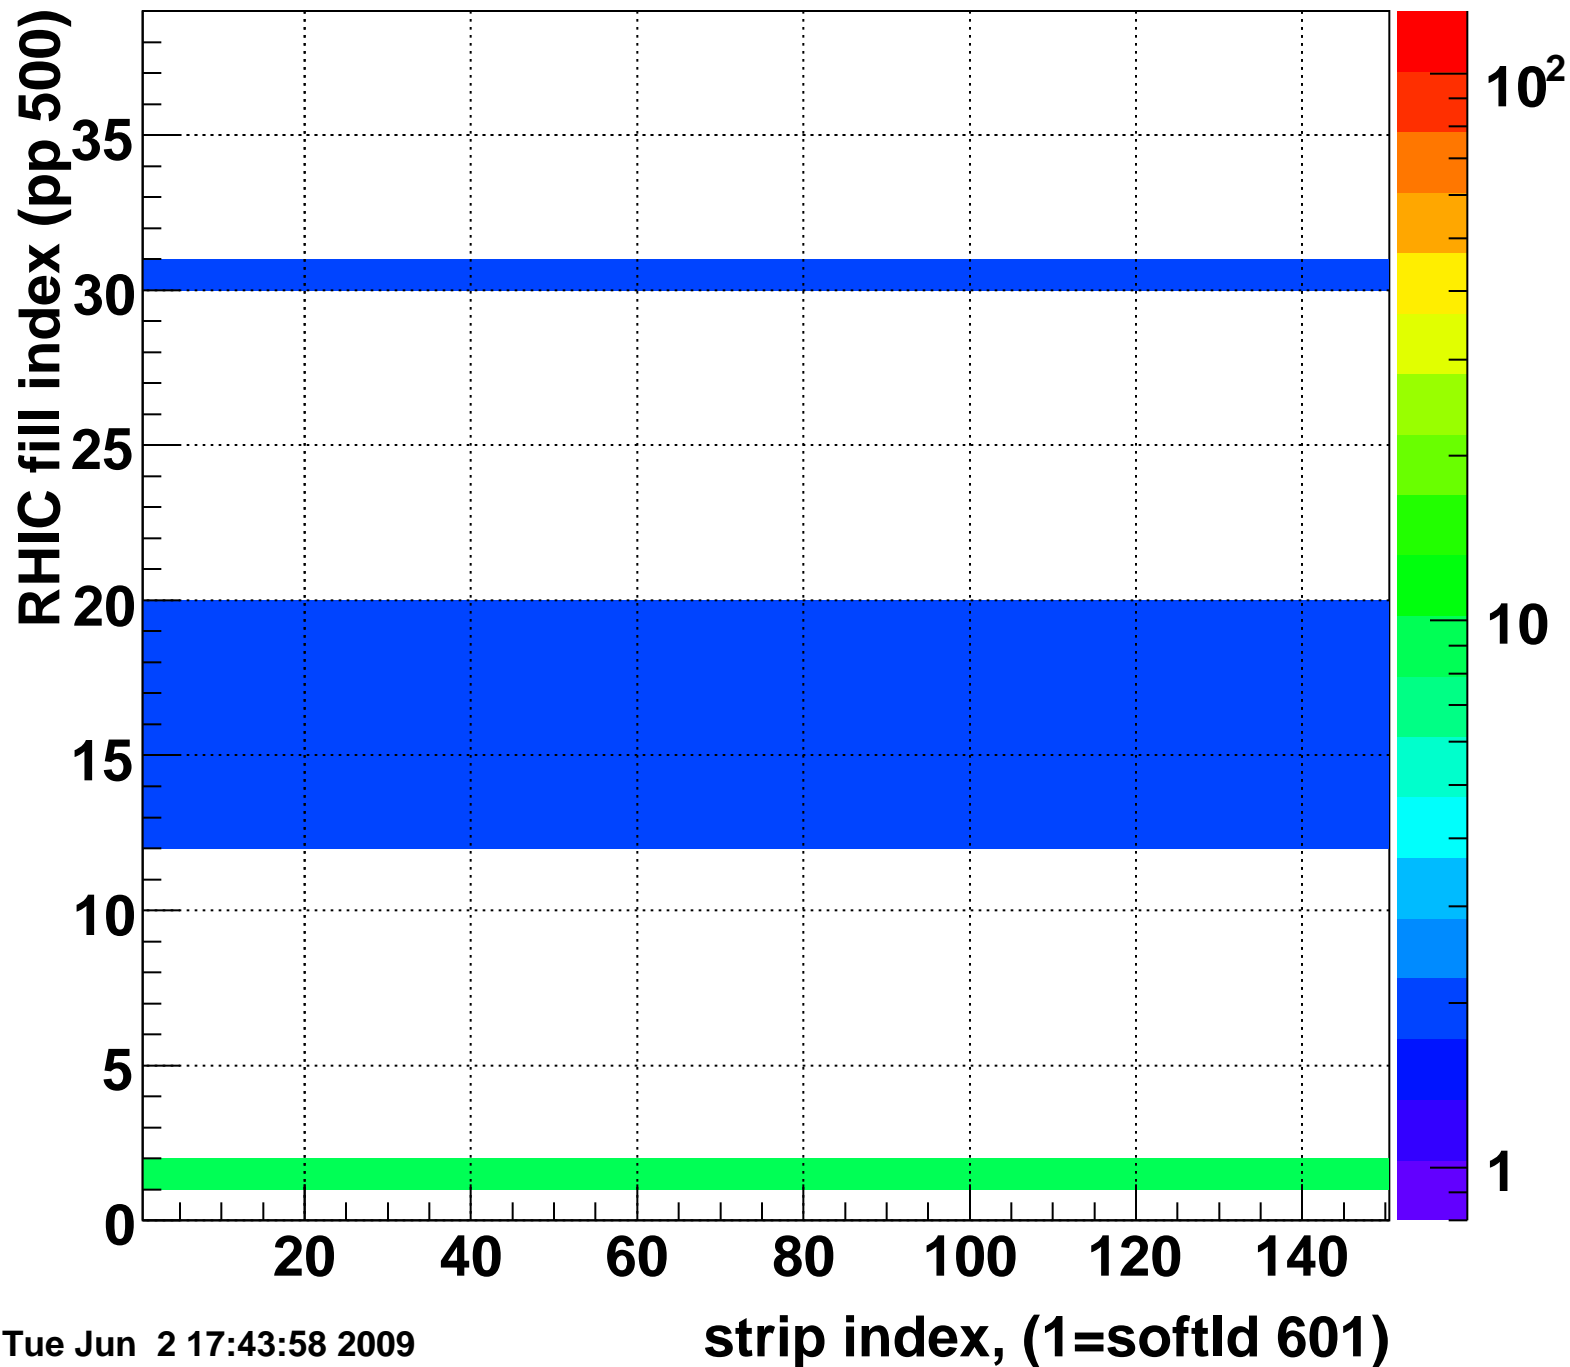

Mpv of ped residuum (ADC), BSMDE mod=5, good strips

Entries 44

Tue Jun 2 17:43:58 2009

Rms of ped residuum (ADC), BSMDE mod=5, good strips

Entries 4350

Tue Jun 2 17:43:58 2009

Bad strips (color=error bits), BSMDE mod=5

Entries 1500

Tue Jun 2 17:43:58 2009

Rms of ped residuum (ADC), BSMDP mod=5, good strips

Entries 4292

Tue Jun 2 17:43:58 2009

Bad strips (color=error bits), BSMDE mod=5

Entries 1558

Tue Jun 2 17:43:58 2009