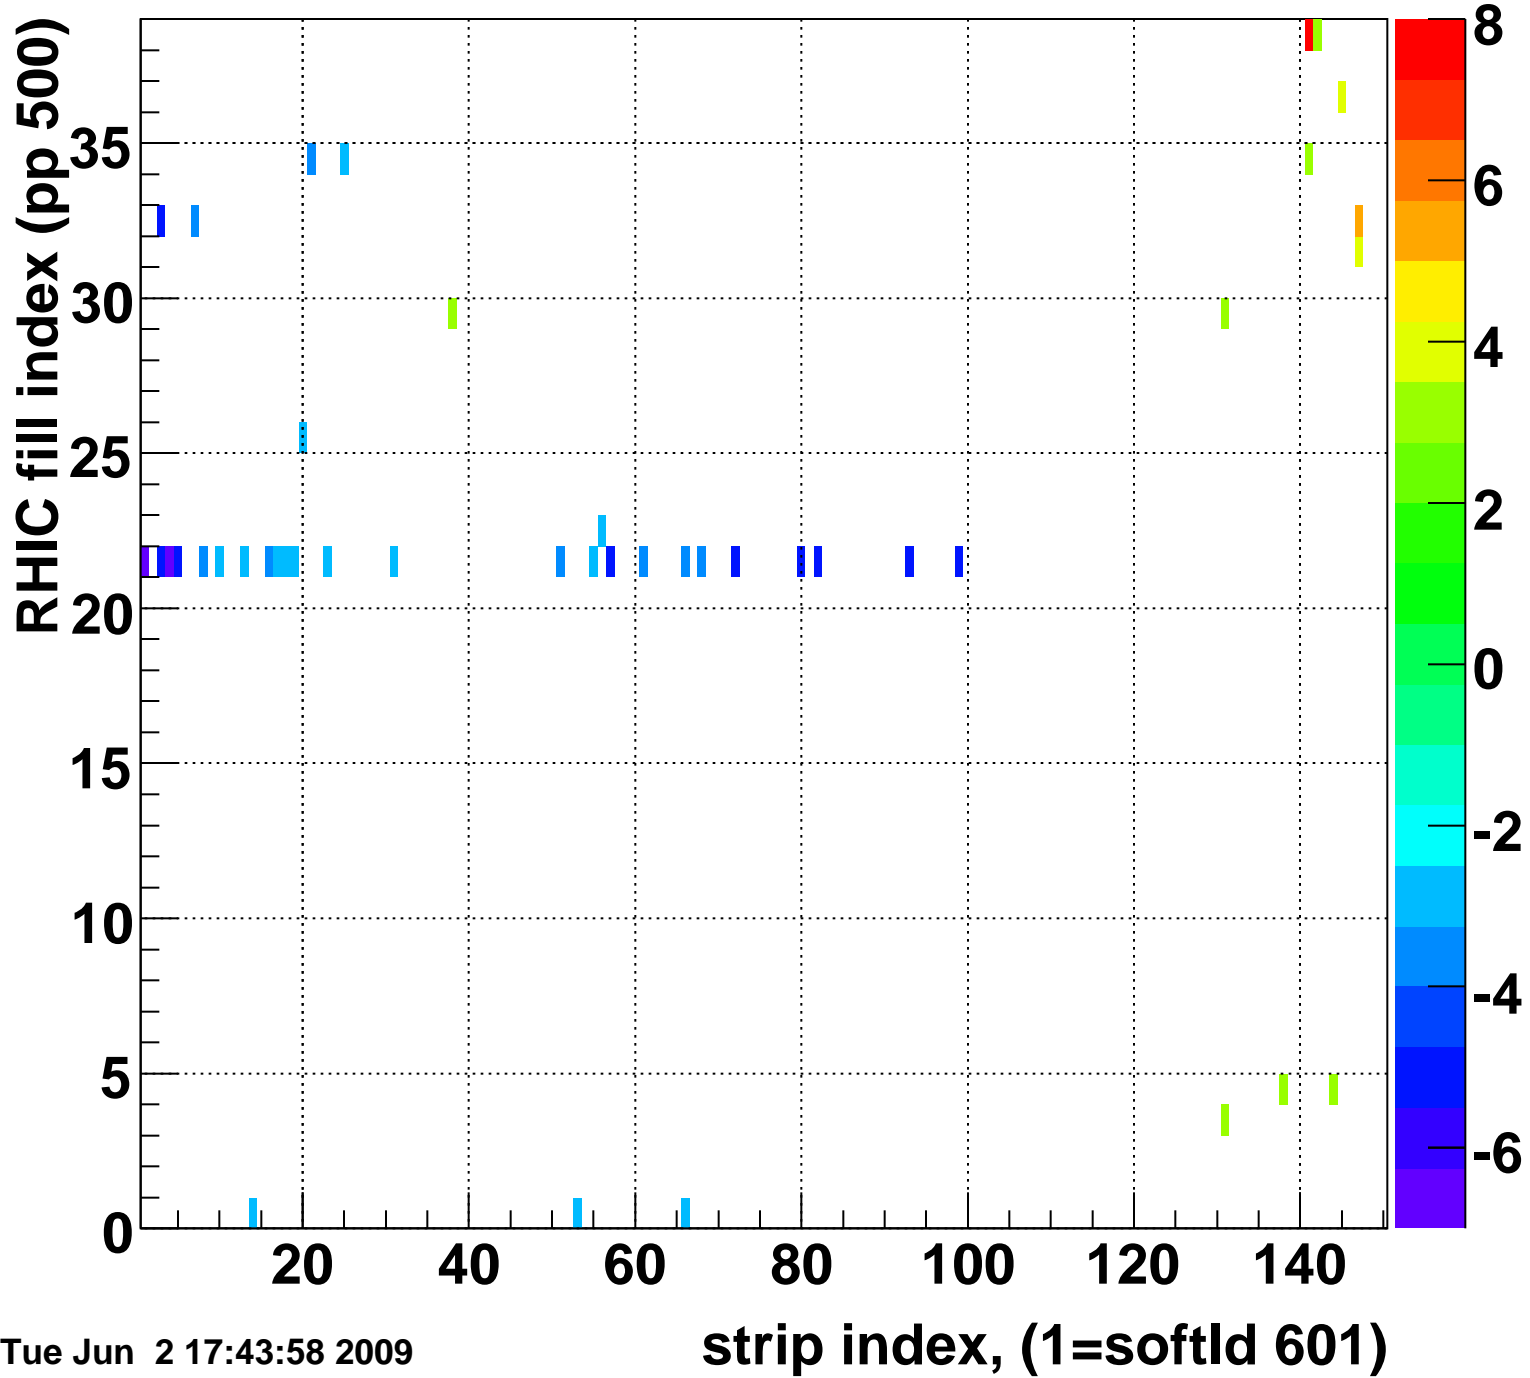

Mpv of ped residuum (ADC), BSMDE mod=5, good strips

Entries 44

Tue Jun 2 17:43:58 2009

Rms of ped residuum (ADC), BSMDE mod=5, good strips

Entries 4350

Tue Jun 2 17:43:58 2009

Bad strips (color=error bits), BSMDE mod=5

Entries 1500

Tue Jun 2 17:43:58 2009

Rms of ped residuum (ADC), BSMDP mod=5, good strips

Entries 4292

Tue Jun 2 17:43:58 2009

Bad strips (color=error bits), BSMDE mod=5

Entries 1558

Tue Jun 2 17:43:58 2009