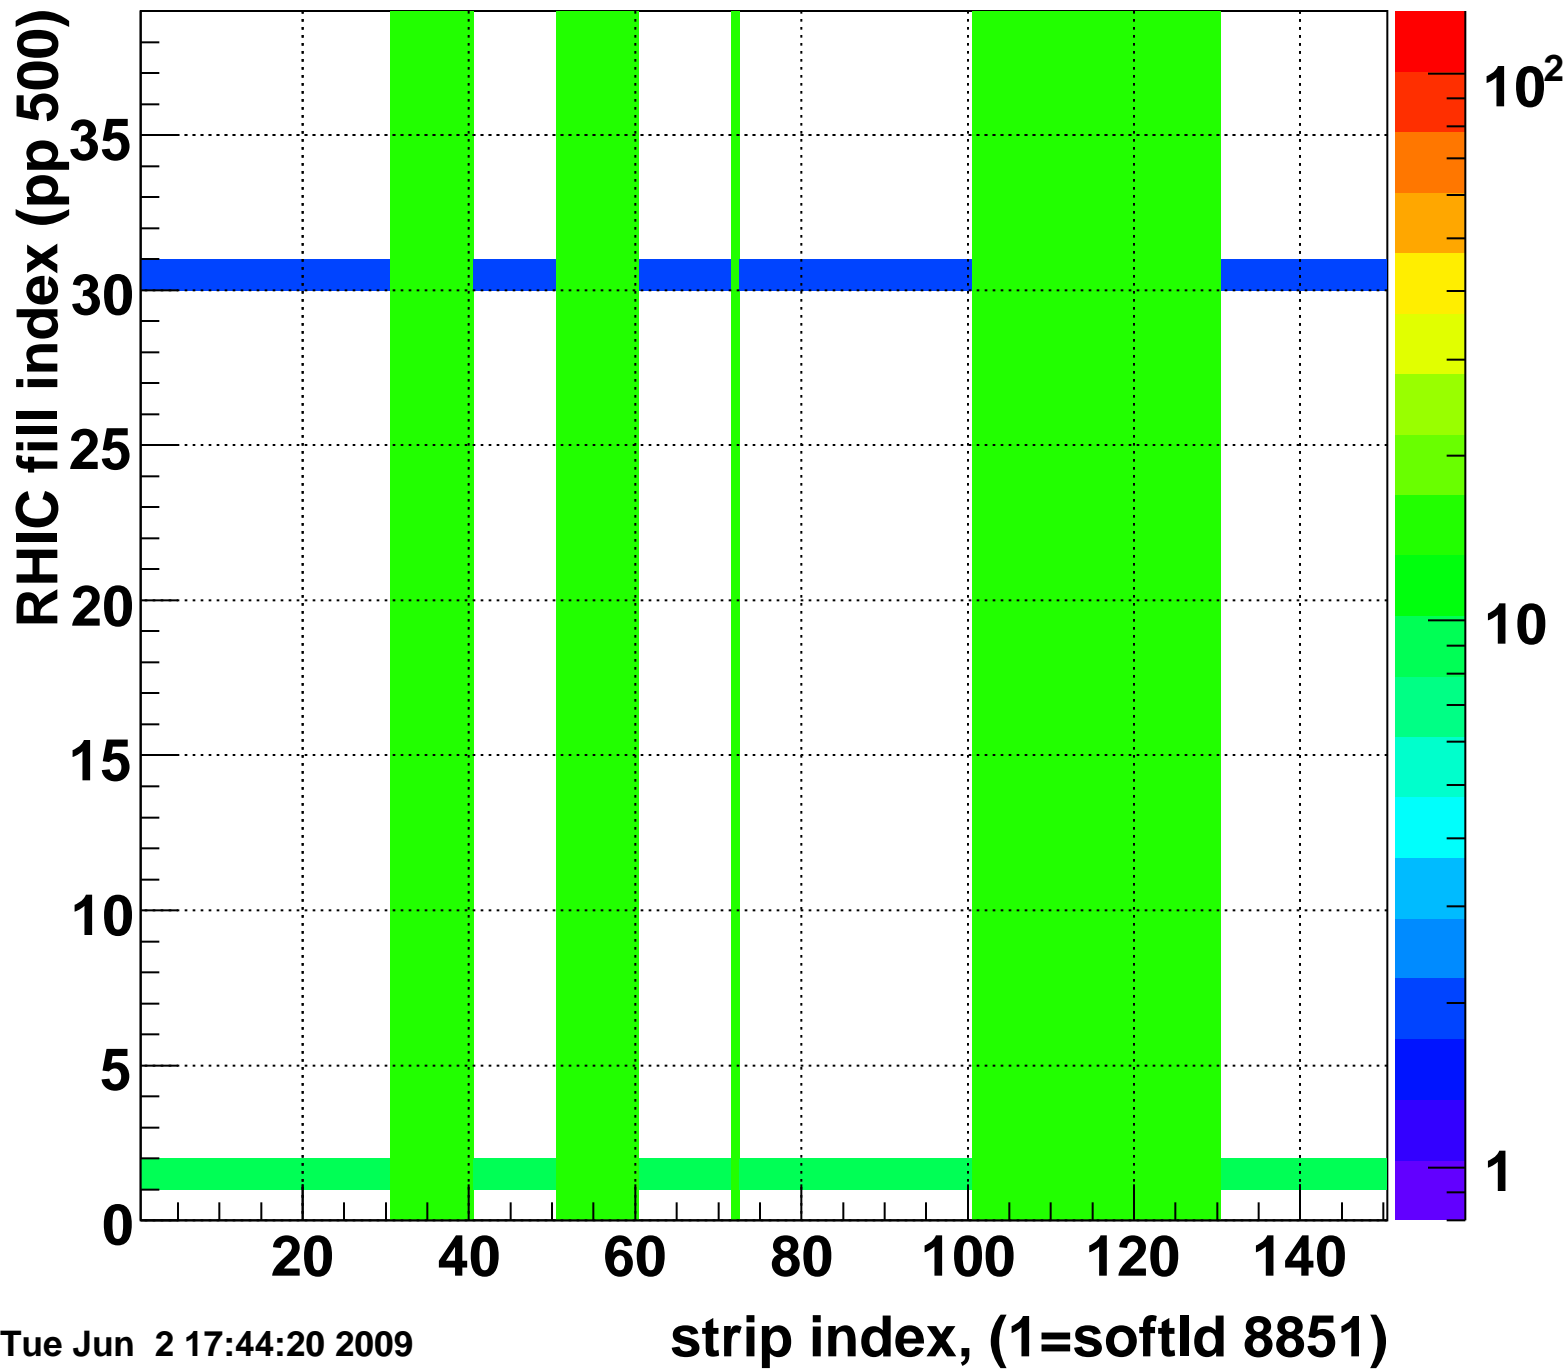

Bad strips (color=error bits), BSMDE mod=60

Entries 2187

Tue Jun 2 17:44:20 2009