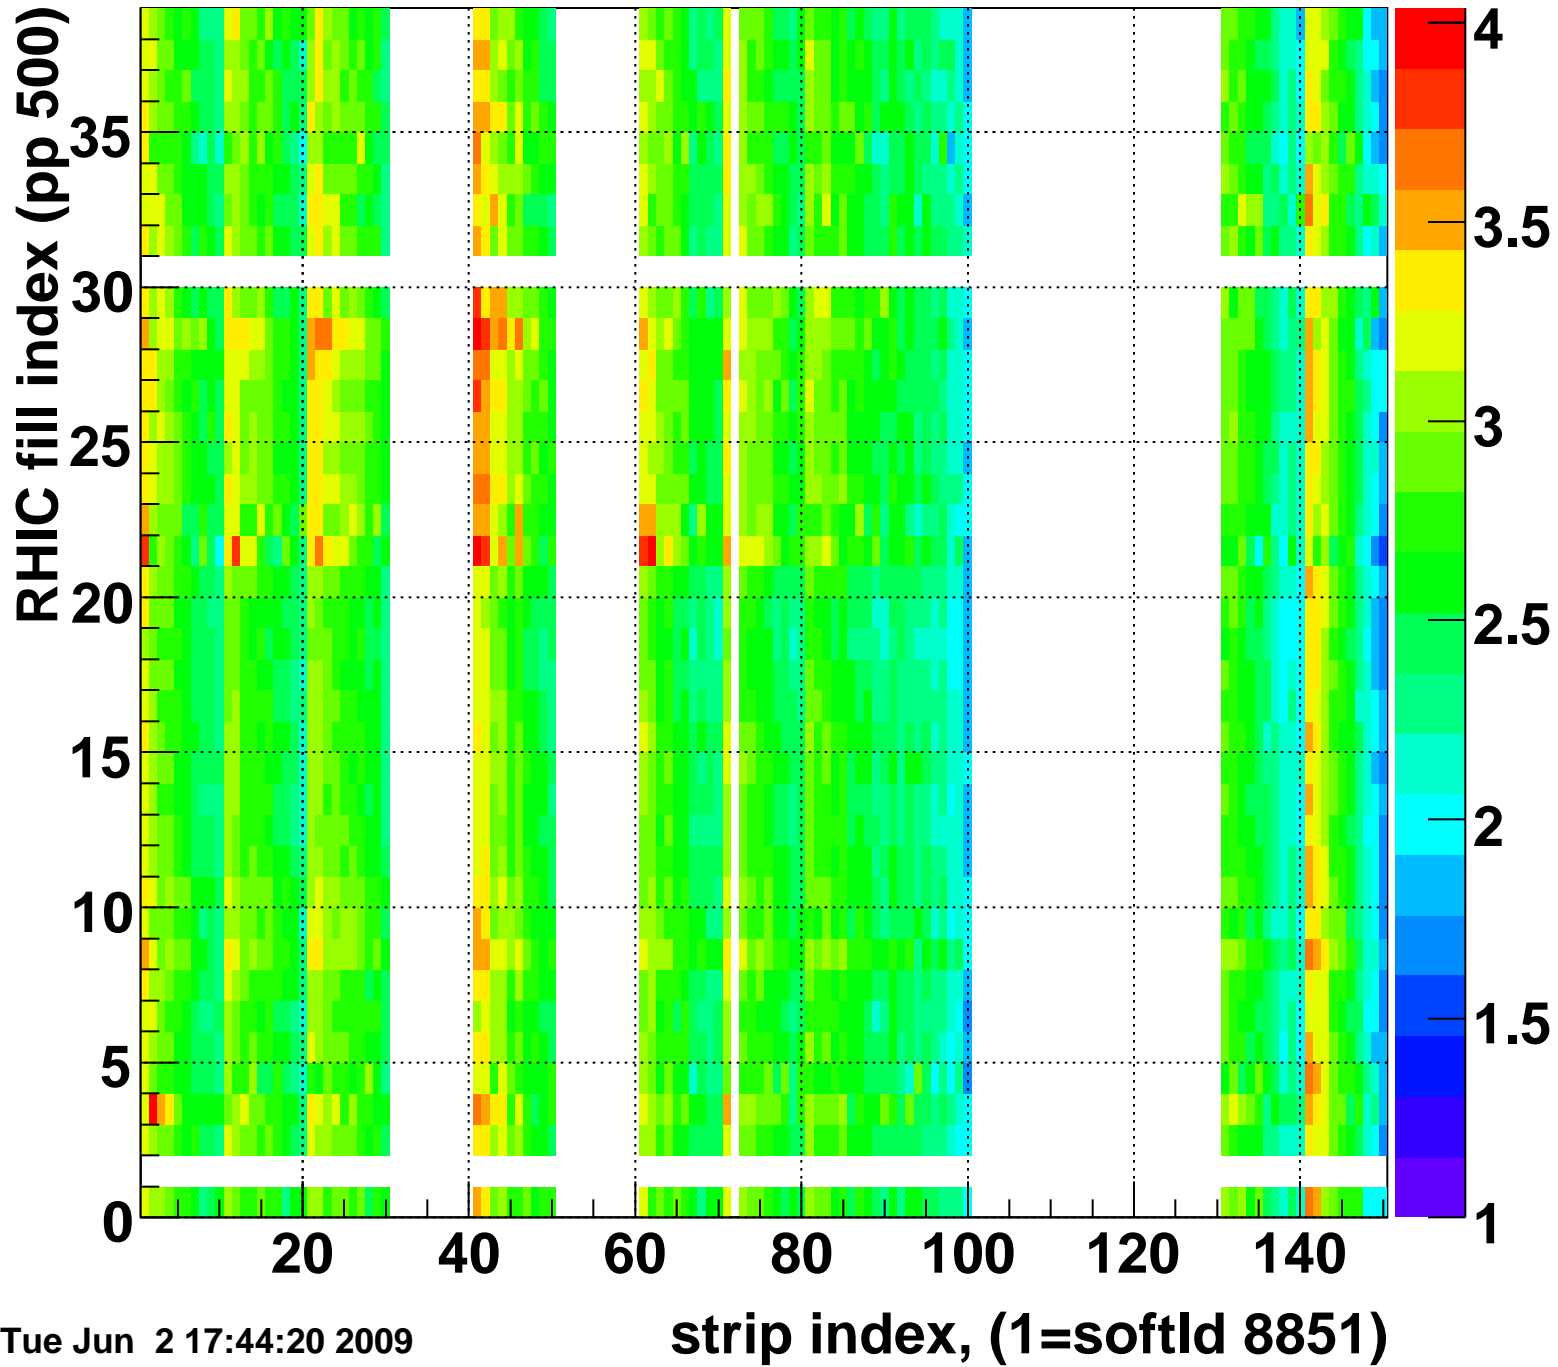

Mpv of ped residuum (ADC), BSMDE mod=60, good strips

Entries 308

Rms of ped residuum (ADC), BSMDE mod=60, good strips

Entries 5364

Bad strips (color=error bits), BSMDE mod=60

Entries 486

Tue Jun 2 17:44:20 2009

Mpv of ped residuum (ADC), BSMDP mod=60, good strips

Entries 377

Tue Jun 2 17:44:20 2009

Rms of ped residuum (ADC), BSMDP mod=60, good strips

Entries 3663

Tue Jun 2 17:44:20 2009

Bad strips (color=error bits), BSMDE mod=60