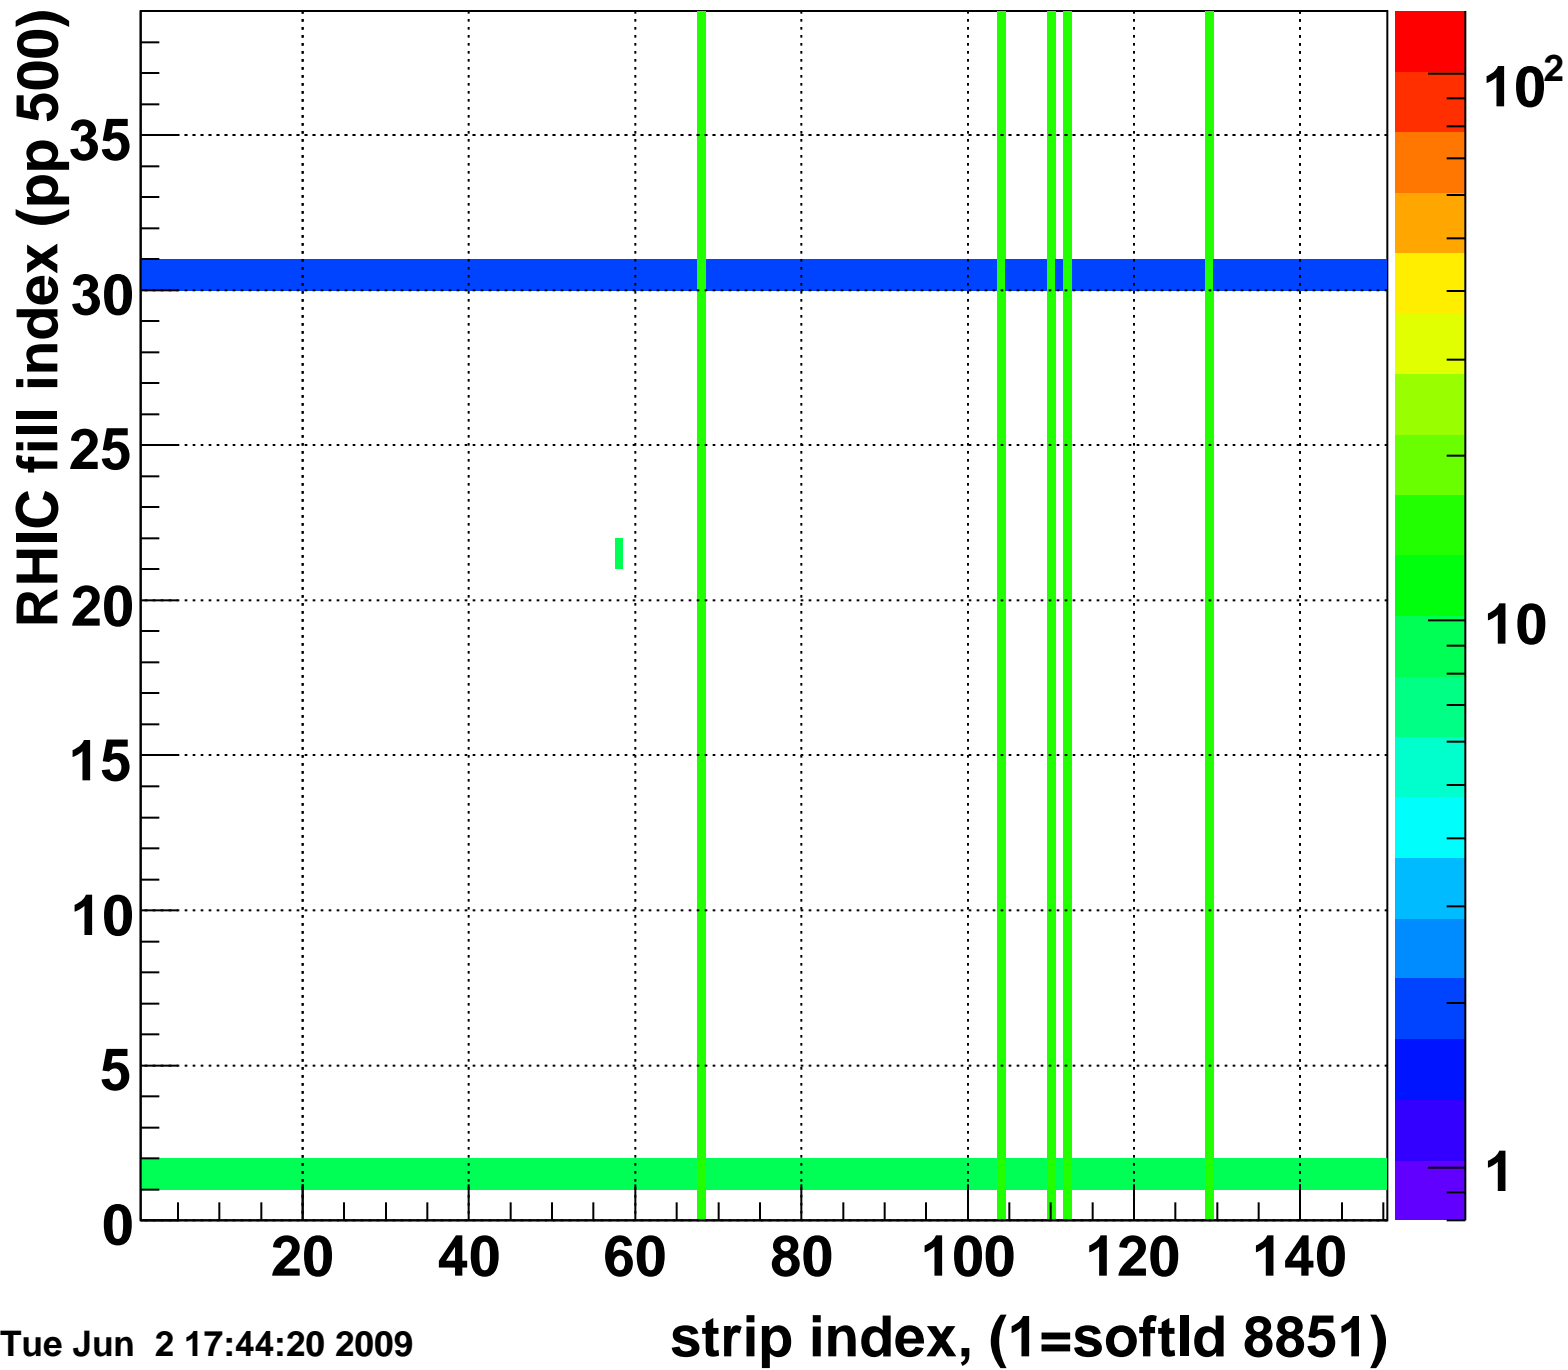

Mpv of ped residuum (ADC), BSMDE mod=60, good strips

Entries 308

Rms of ped residuum (ADC), BSMDE mod=60, good strips

Entries 5364

Bad strips (color=error bits), BSMDE mod=60

Entries 486

Tue Jun 2 17:44:20 2009

Mpv of ped residuum (ADC), BSMDP mod=60, good strips

Entries 377

Tue Jun 2 17:44:20 2009

Rms of ped residuum (ADC), BSMDP mod=60, good strips

Entries 3663

Tue Jun 2 17:44:20 2009

Bad strips (color=error bits), BSMDE mod=60