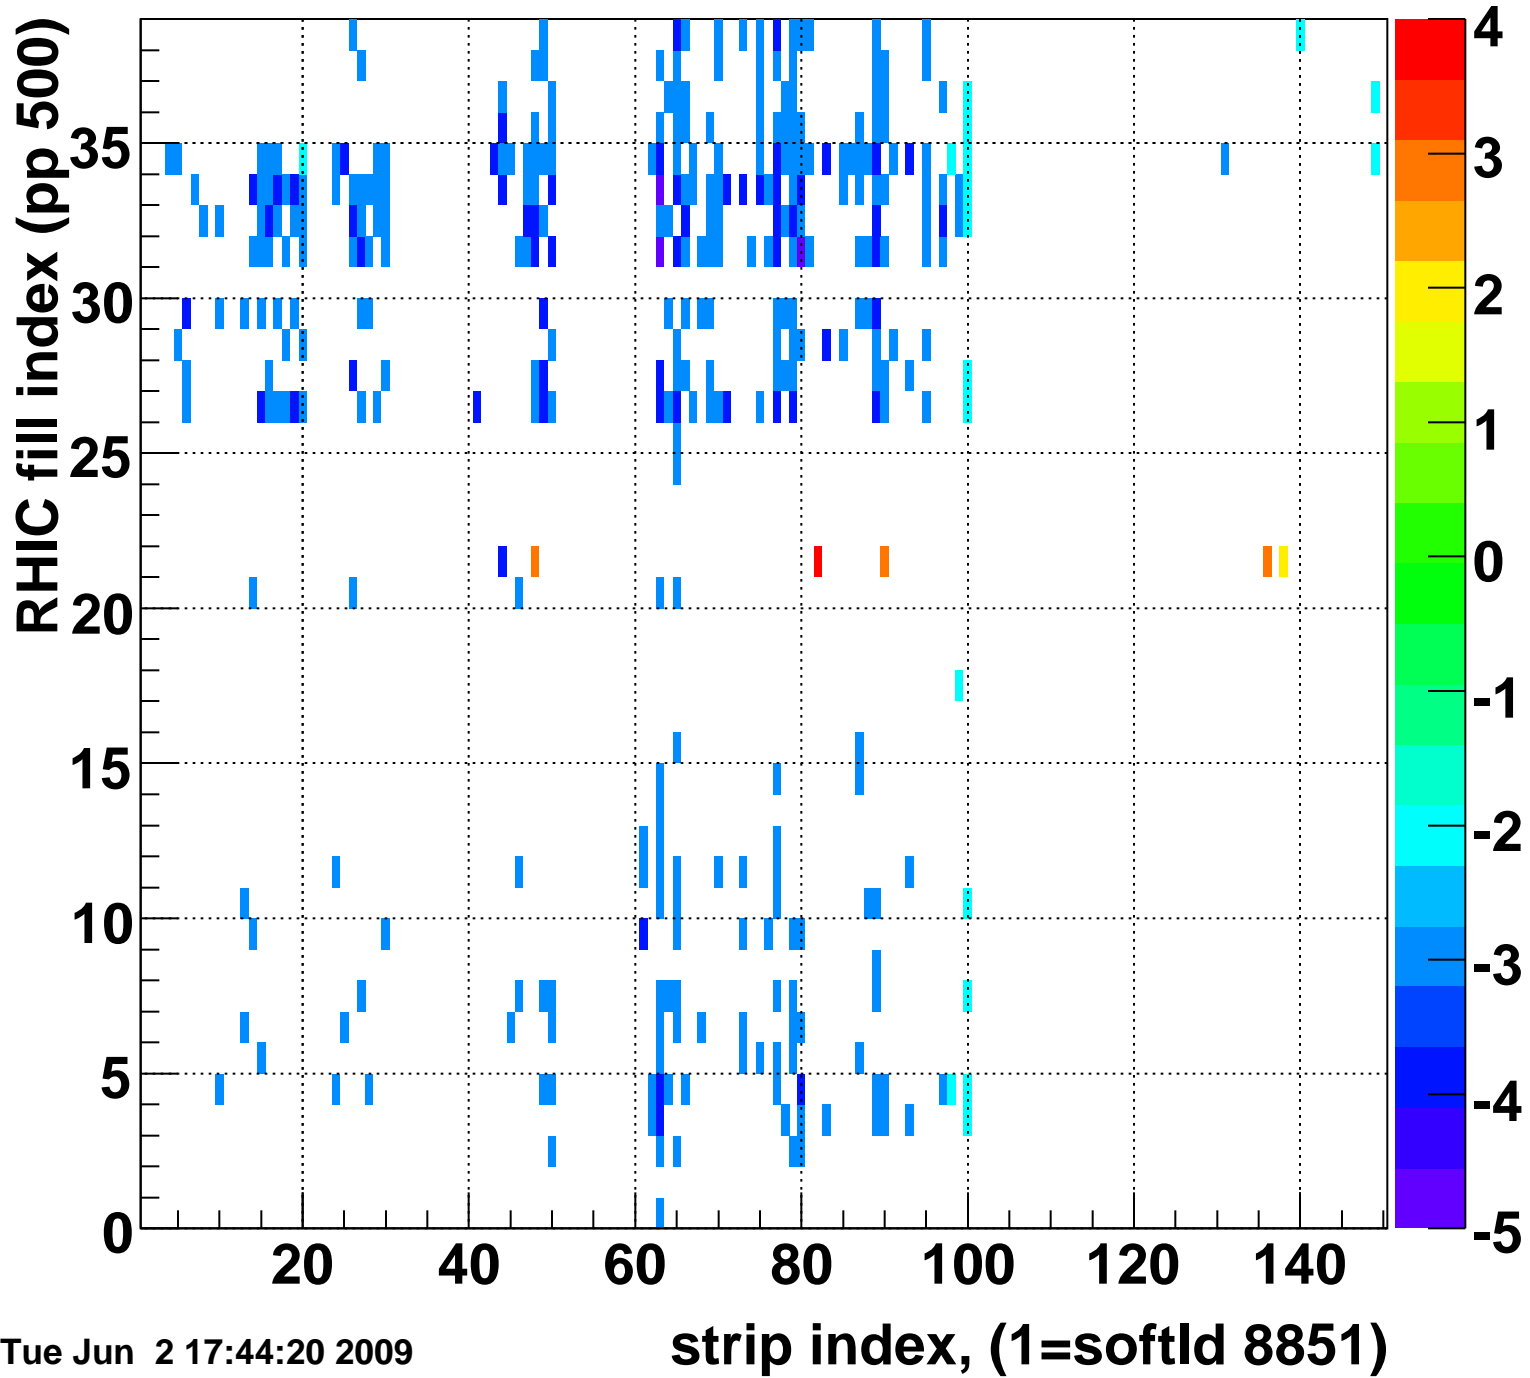

Mpv of ped residuum (ADC), BSMDE mod=60, good strips

Entries 308

Rms of ped residuum (ADC), BSMDE mod=60, good strips

Entries 5364

Bad strips (color=error bits), BSMDE mod=60

Entries 486

Tue Jun 2 17:44:20 2009

Mpv of ped residuum (ADC), BSMDP mod=60, good strips

Entries 377

Tue Jun 2 17:44:20 2009

Rms of ped residuum (ADC), BSMDP mod=60, good strips

Entries 3663

Tue Jun 2 17:44:20 2009

Bad strips (color=error bits), BSMDE mod=60