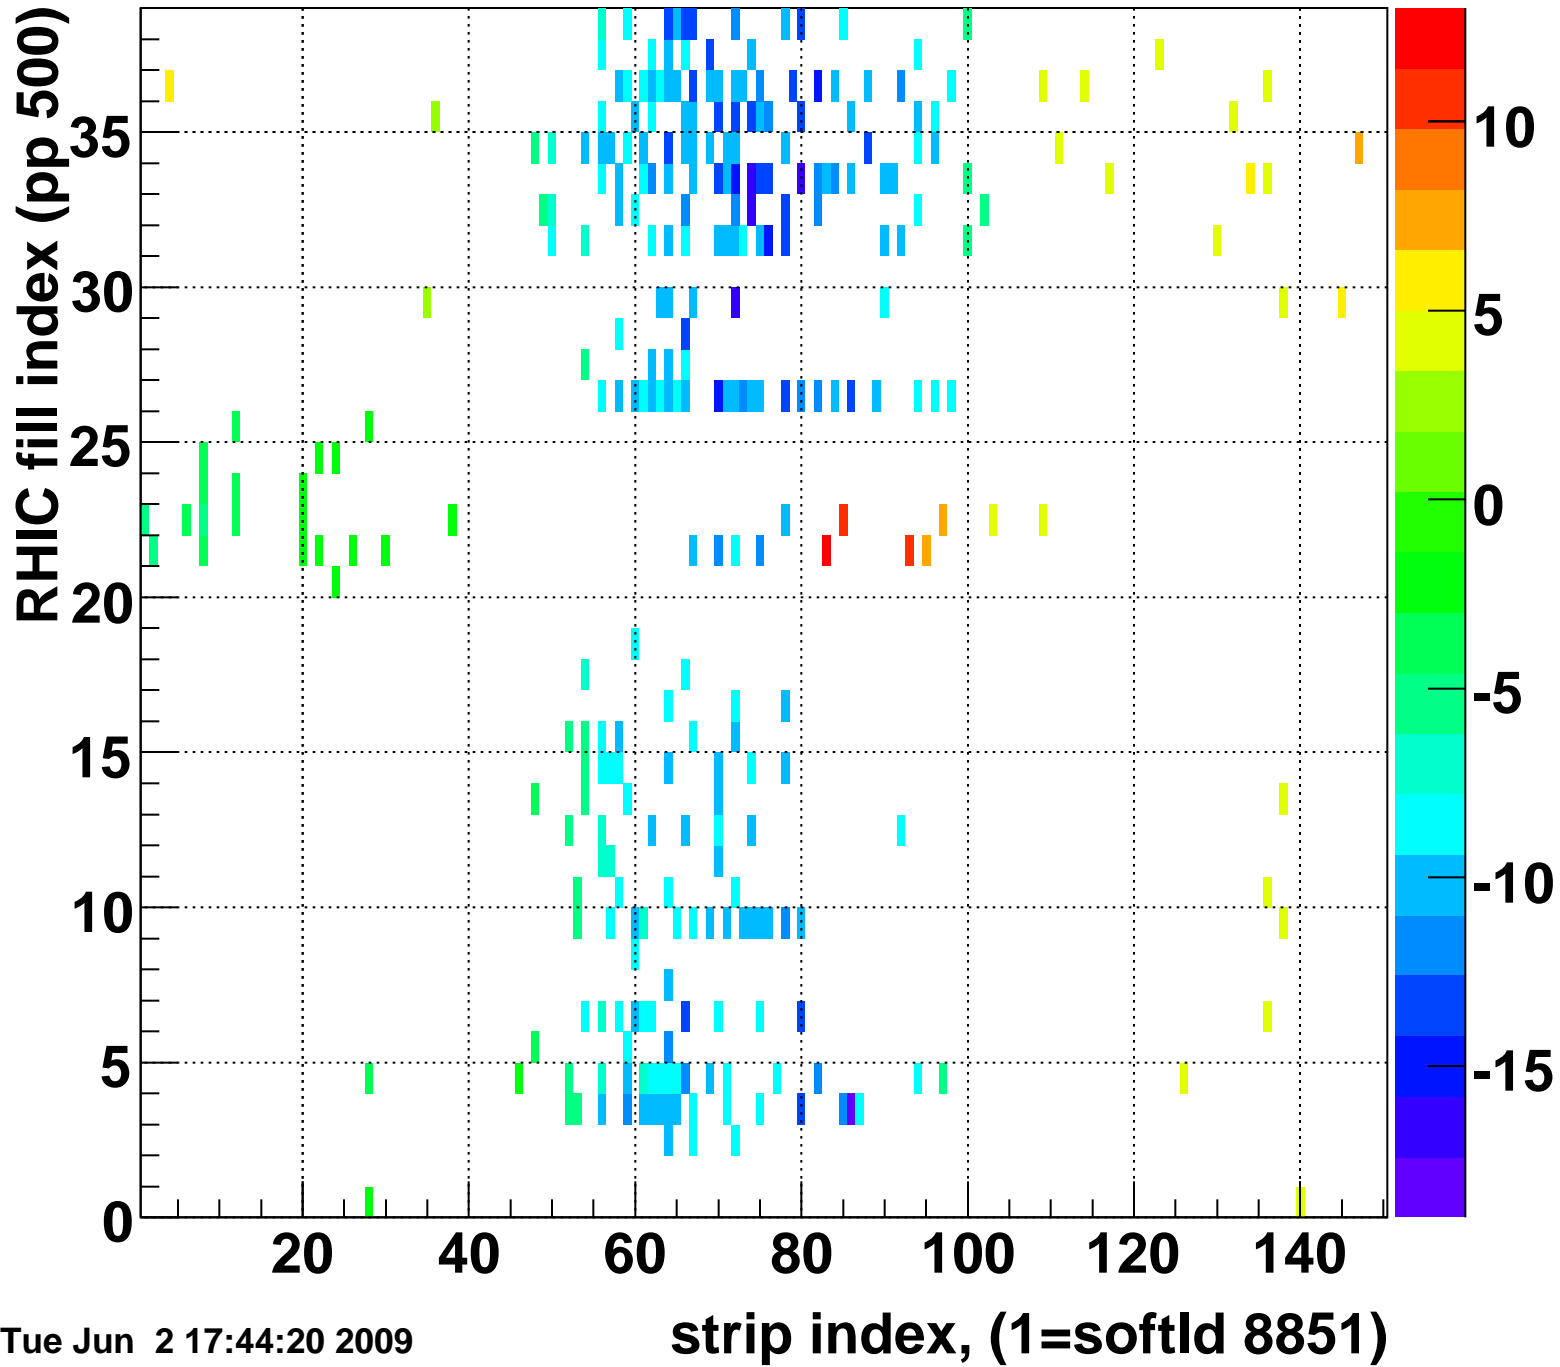

Mpv of ped residuum (ADC), BSMDE mod=60, good strips

Entries 308

Rms of ped residuum (ADC), BSMDE mod=60, good strips

Entries 5364

Bad strips (color=error bits), BSMDE mod=60

Entries 486

Tue Jun 2 17:44:20 2009

Mpv of ped residuum (ADC), BSMDP mod=60, good strips

Entries 377

Tue Jun 2 17:44:20 2009

Rms of ped residuum (ADC), BSMDP mod=60, good strips

Entries 3663

Tue Jun 2 17:44:20 2009

Bad strips (color=error bits), BSMDE mod=60