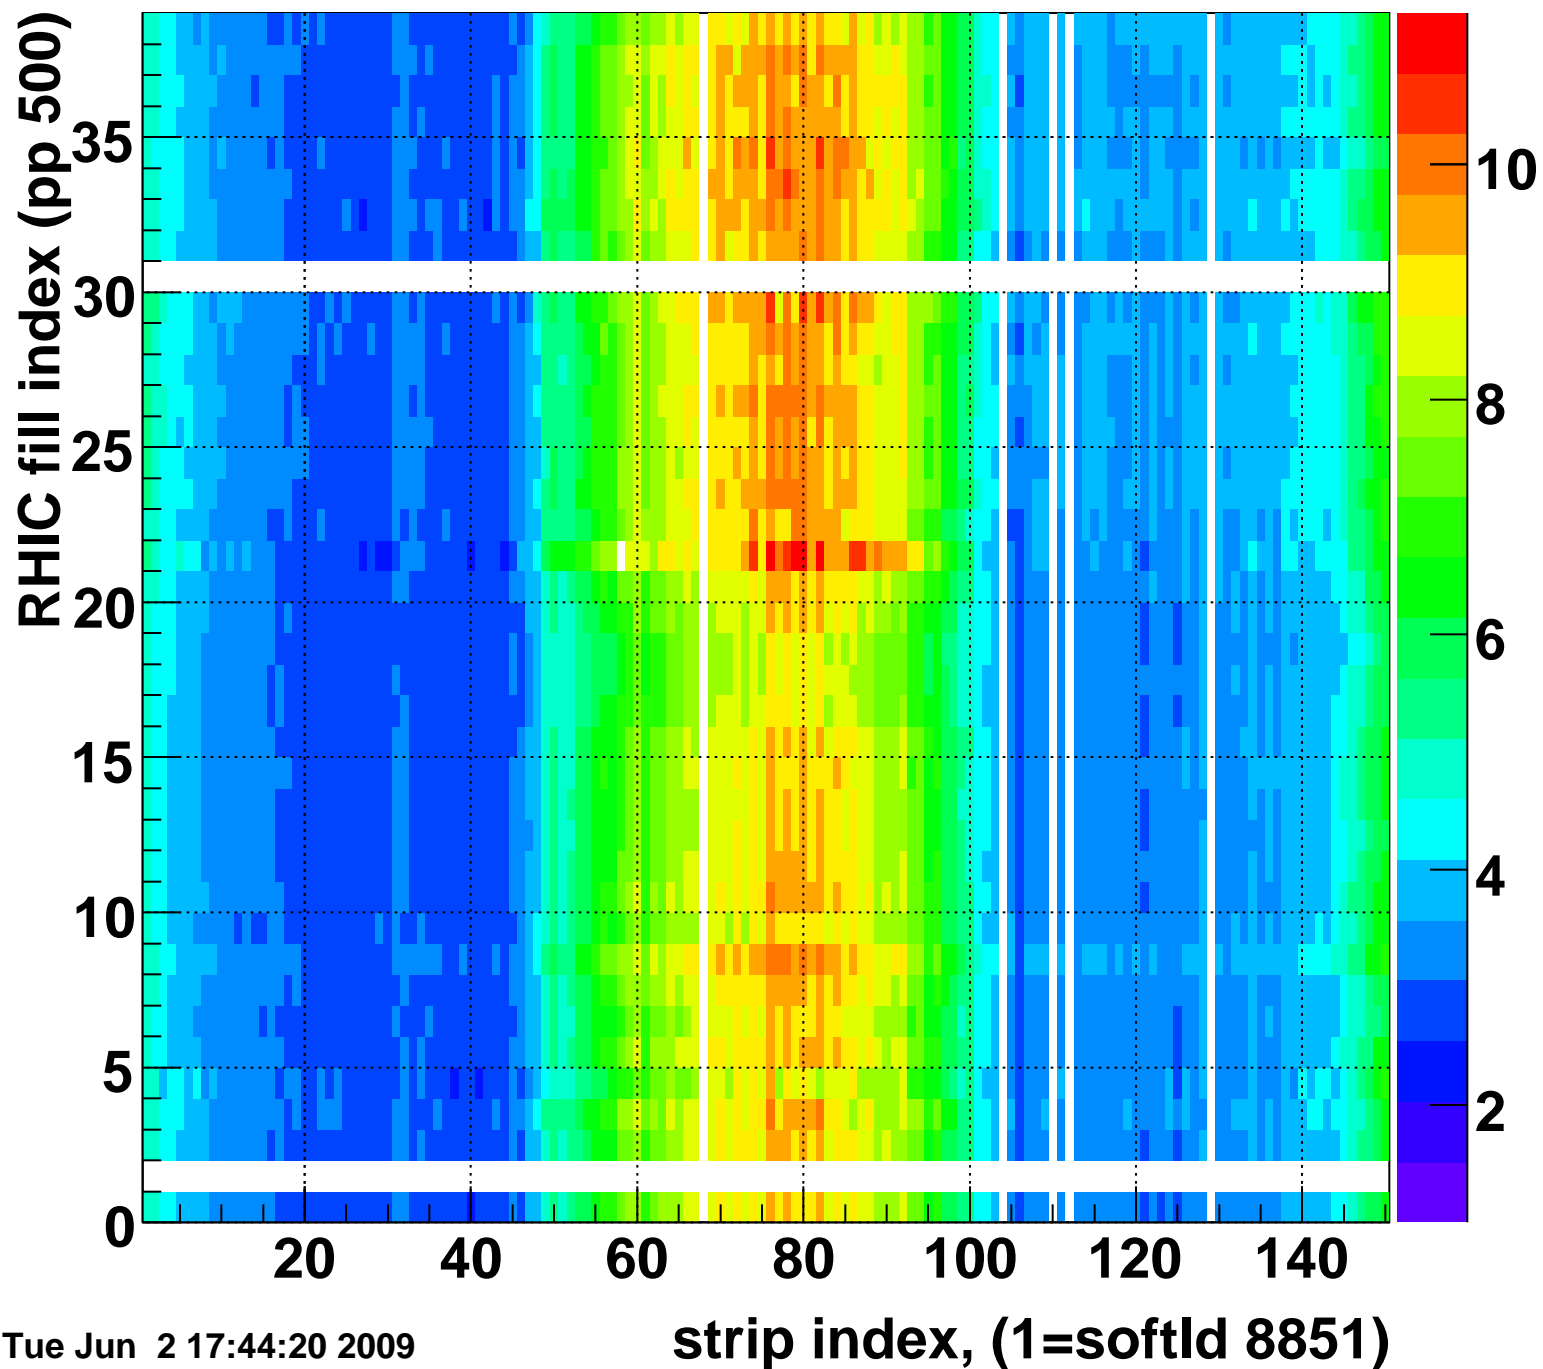

Mpv of ped residuum (ADC), BSMDE mod=60, good strips

Entries 308

Rms of ped residuum (ADC), BSMDE mod=60, good strips

Entries 5364

Bad strips (color=error bits), BSMDE mod=60

Entries 486

Tue Jun 2 17:44:20 2009

Mpv of ped residuum (ADC), BSMDP mod=60, good strips

Entries 377

Tue Jun 2 17:44:20 2009

Rms of ped residuum (ADC), BSMDP mod=60, good strips

Entries 3663

Tue Jun 2 17:44:20 2009

Bad strips (color=error bits), BSMDE mod=60