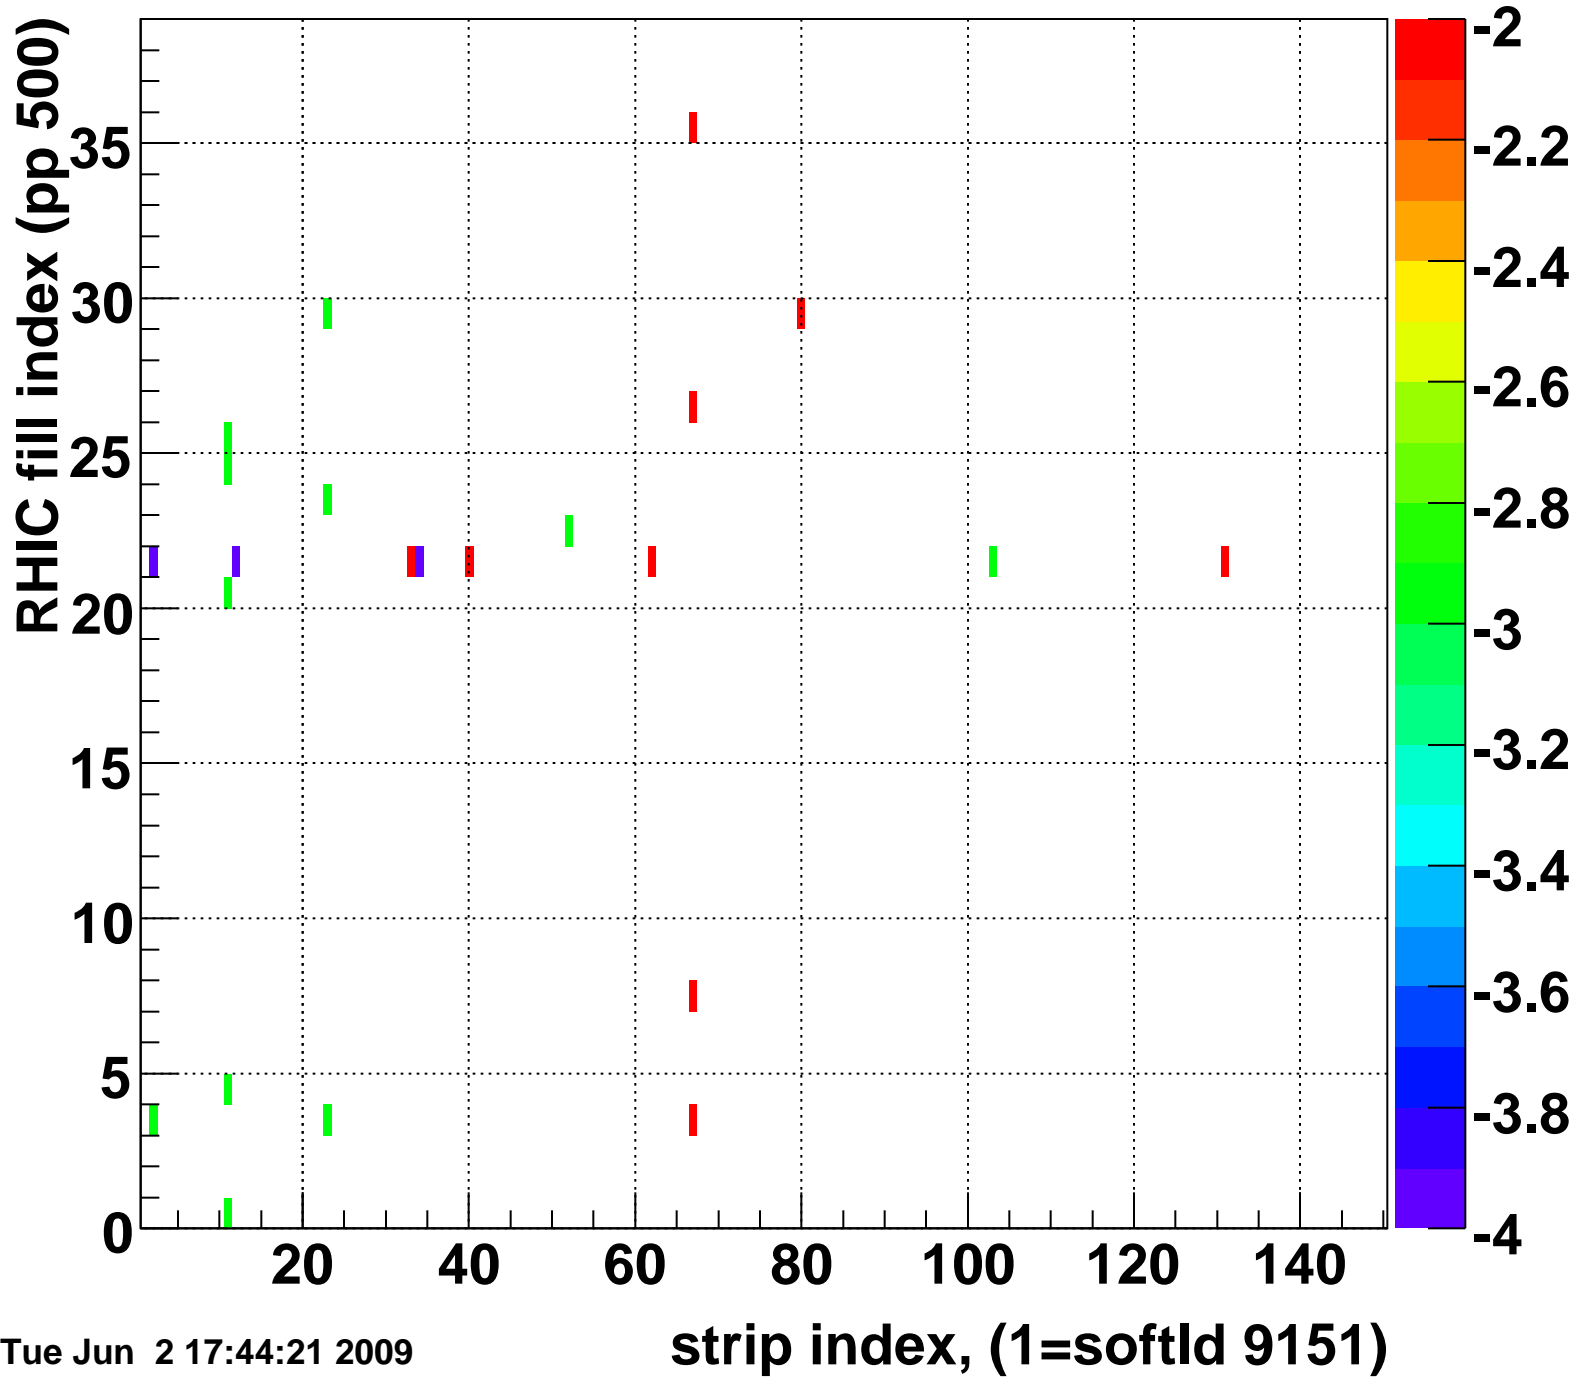

Mpv of ped residuum (ADC), BSMDE mod=62, good strips

Entries 62

Tue Jun 2 17:44:21 2009

Rms of ped residuum (ADC), BSMDE mod=62, good strips

Entries 5328

Tue Jun 2 17:44:21 2009

Bad strips (color=error bits), BSMDE mod=62

Entries 522

Tue Jun 2 17:44:21 2009

Mpv of ped residuum (ADC), BSMDP mod=62, good strips

Entries 23

Tue Jun 2 17:44:21 2009

Rms of ped residuum (ADC), BSMDP mod=62, good strips

Entries 5550

Tue Jun 2 17:44:21 2009

Bad strips (color=error bits), BSMDE mod=62

Entries 300

Tue Jun 2 17:44:21 2009