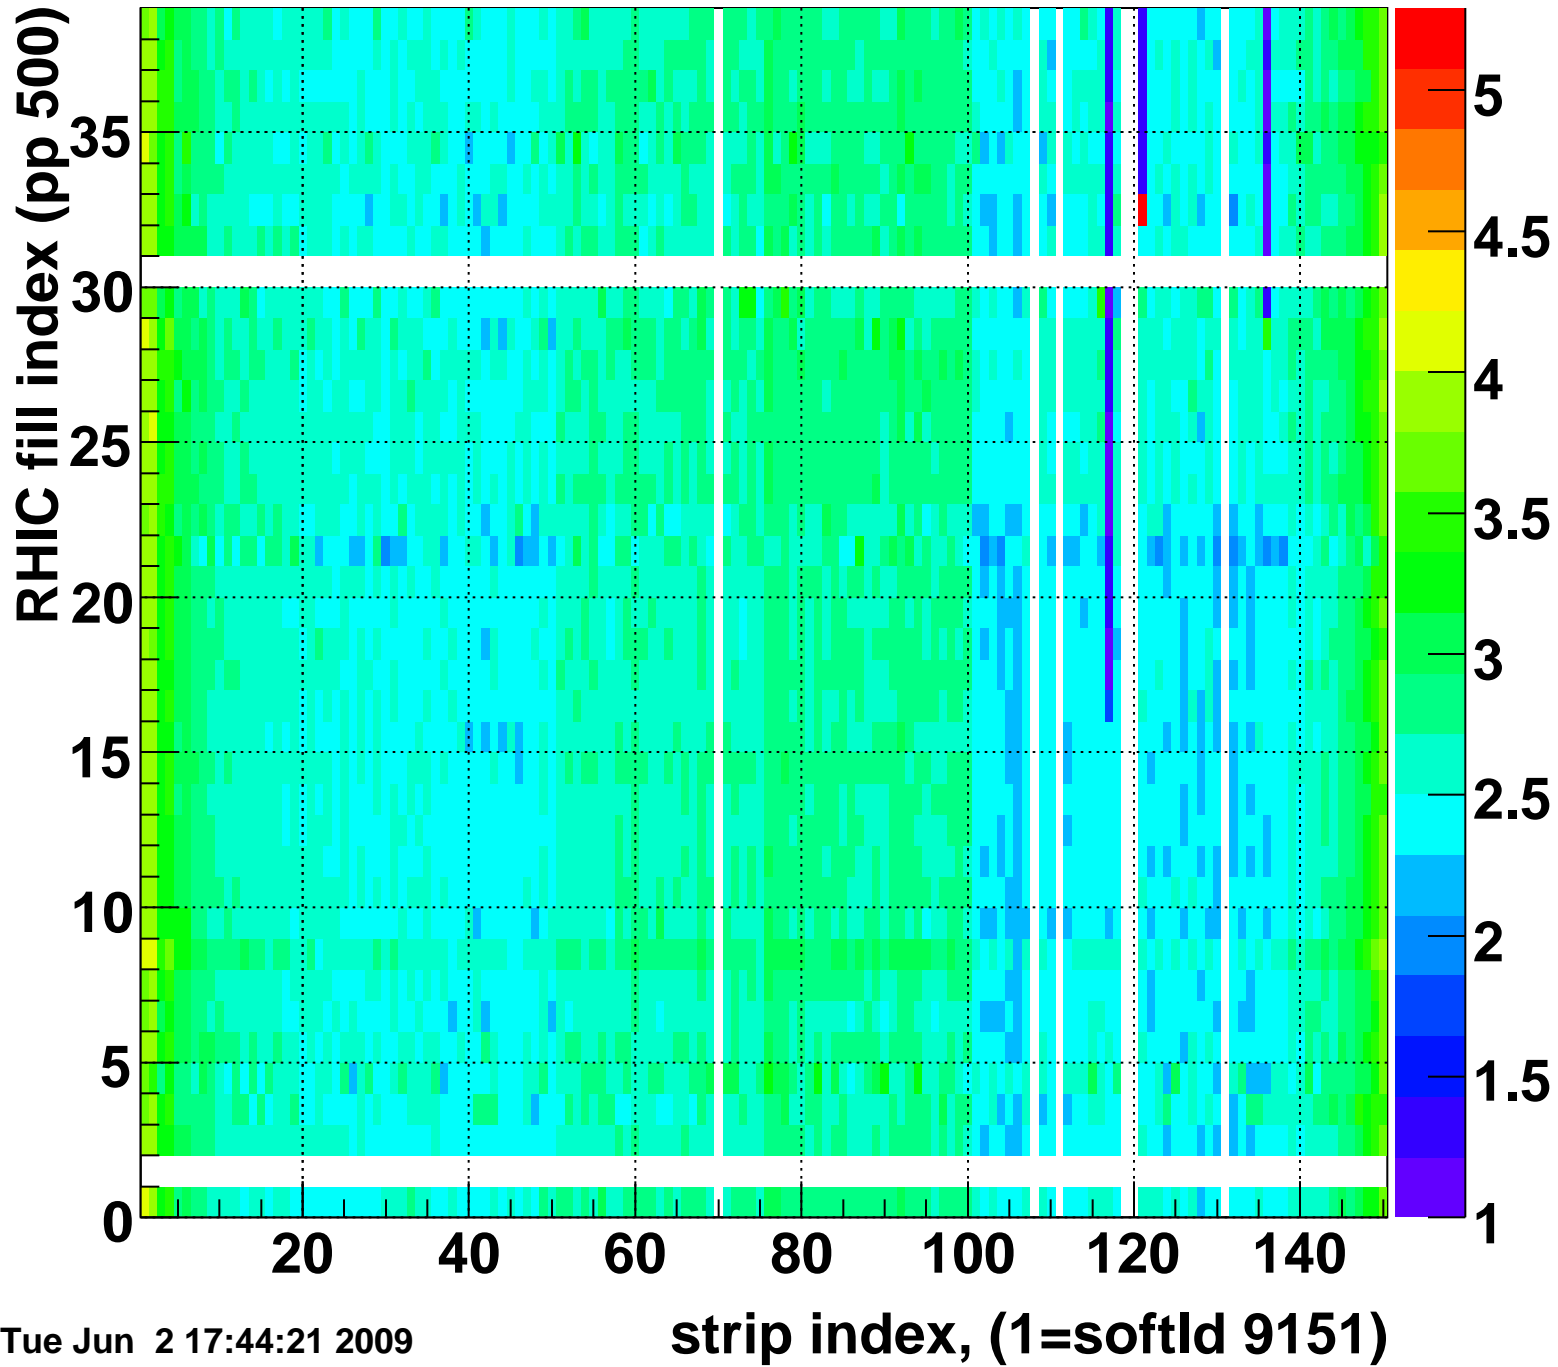

Mpv of ped residuum (ADC), BSMDE mod=62, good strips

Entries 62

Tue Jun 2 17:44:21 2009

Rms of ped residuum (ADC), BSMDE mod=62, good strips

Entries 5328

Tue Jun 2 17:44:21 2009

Bad strips (color=error bits), BSMDE mod=62

Entries 522

Tue Jun 2 17:44:21 2009

Mpv of ped residuum (ADC), BSMDP mod=62, good strips

Entries 23

Tue Jun 2 17:44:21 2009

Rms of ped residuum (ADC), BSMDP mod=62, good strips

Entries 5550

Tue Jun 2 17:44:21 2009

Bad strips (color=error bits), BSMDE mod=62

Entries 300

Tue Jun 2 17:44:21 2009