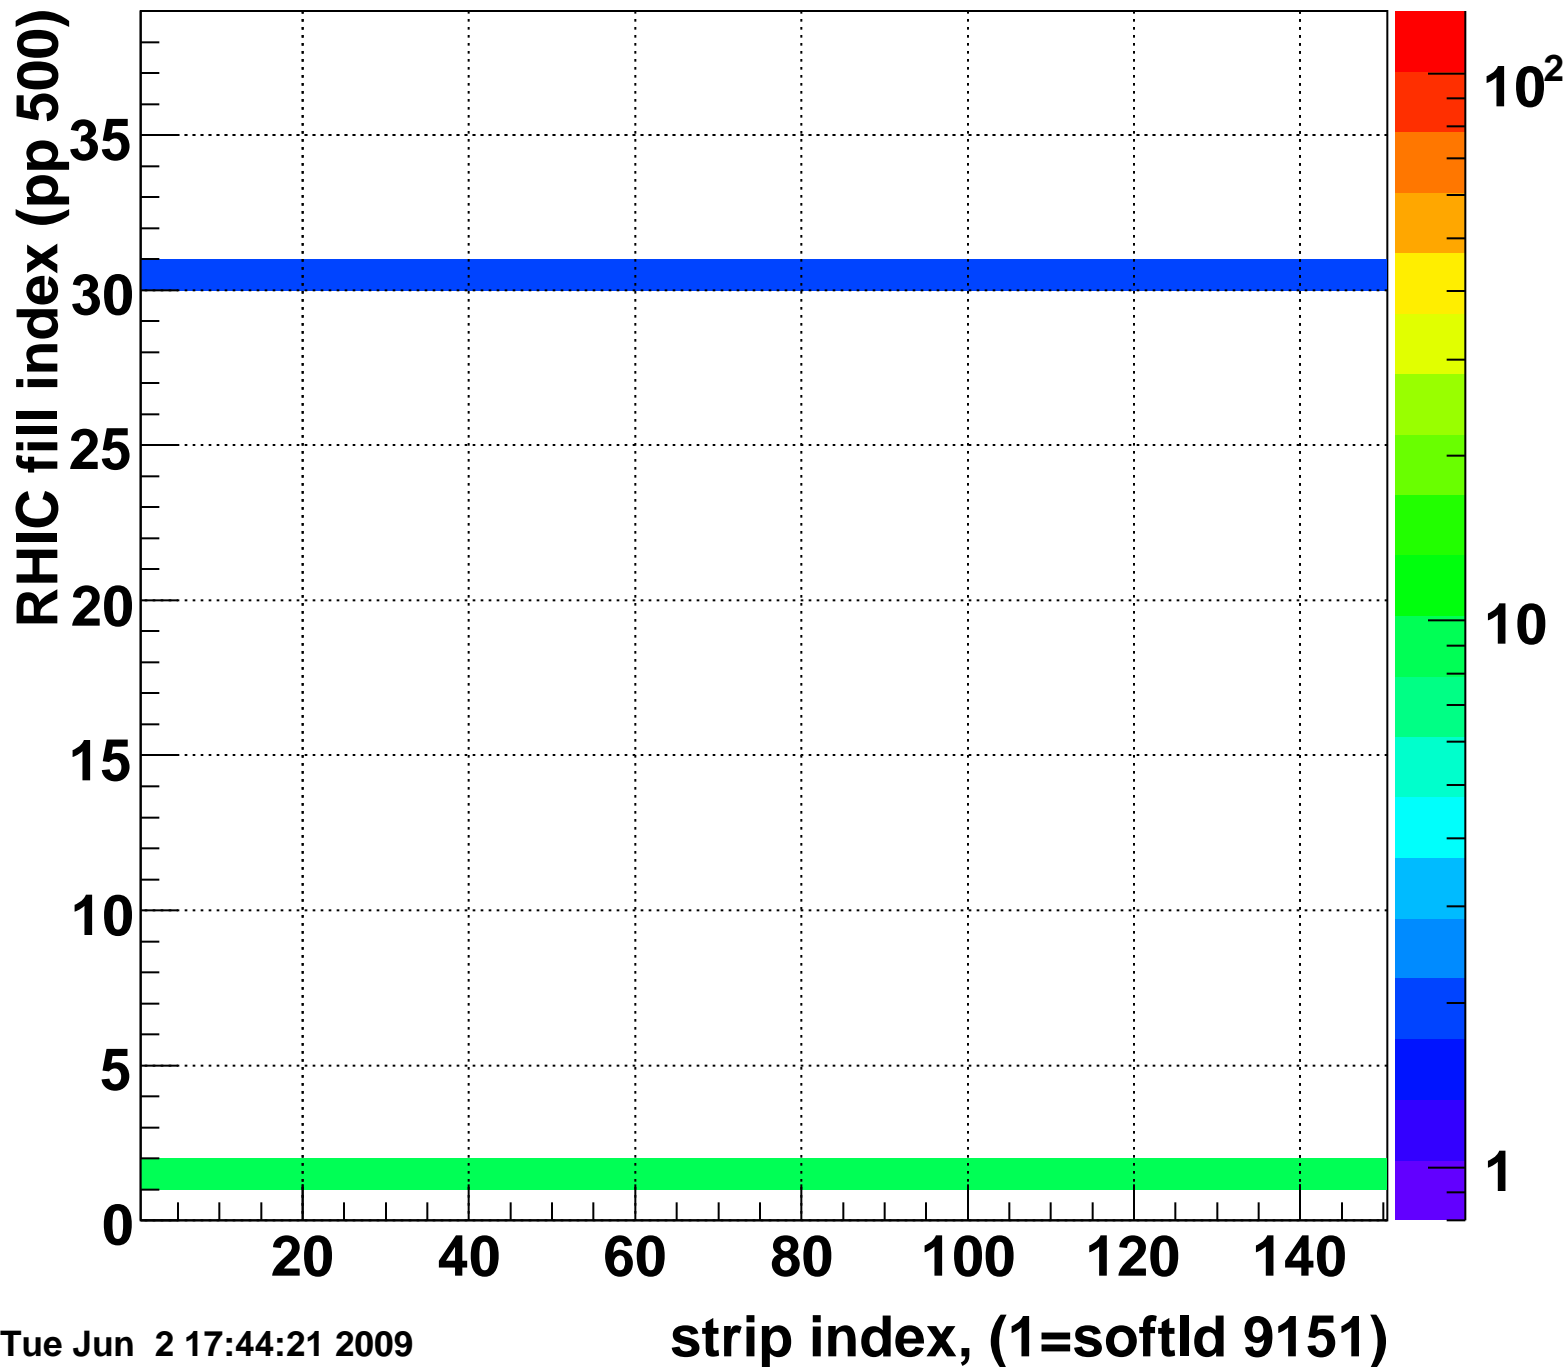

Mpv of ped residuum (ADC), BSMDE mod=62, good strips

Entries 62

Tue Jun 2 17:44:21 2009

Rms of ped residuum (ADC), BSMDE mod=62, good strips

Entries 5328

Tue Jun 2 17:44:21 2009

Bad strips (color=error bits), BSMDE mod=62

Entries 522

Tue Jun 2 17:44:21 2009

Mpv of ped residuum (ADC), BSMDP mod=62, good strips

Entries 23

Tue Jun 2 17:44:21 2009

Rms of ped residuum (ADC), BSMDP mod=62, good strips

Entries 5550

Tue Jun 2 17:44:21 2009

Bad strips (color=error bits), BSMDE mod=62

Entries 300

Tue Jun 2 17:44:21 2009