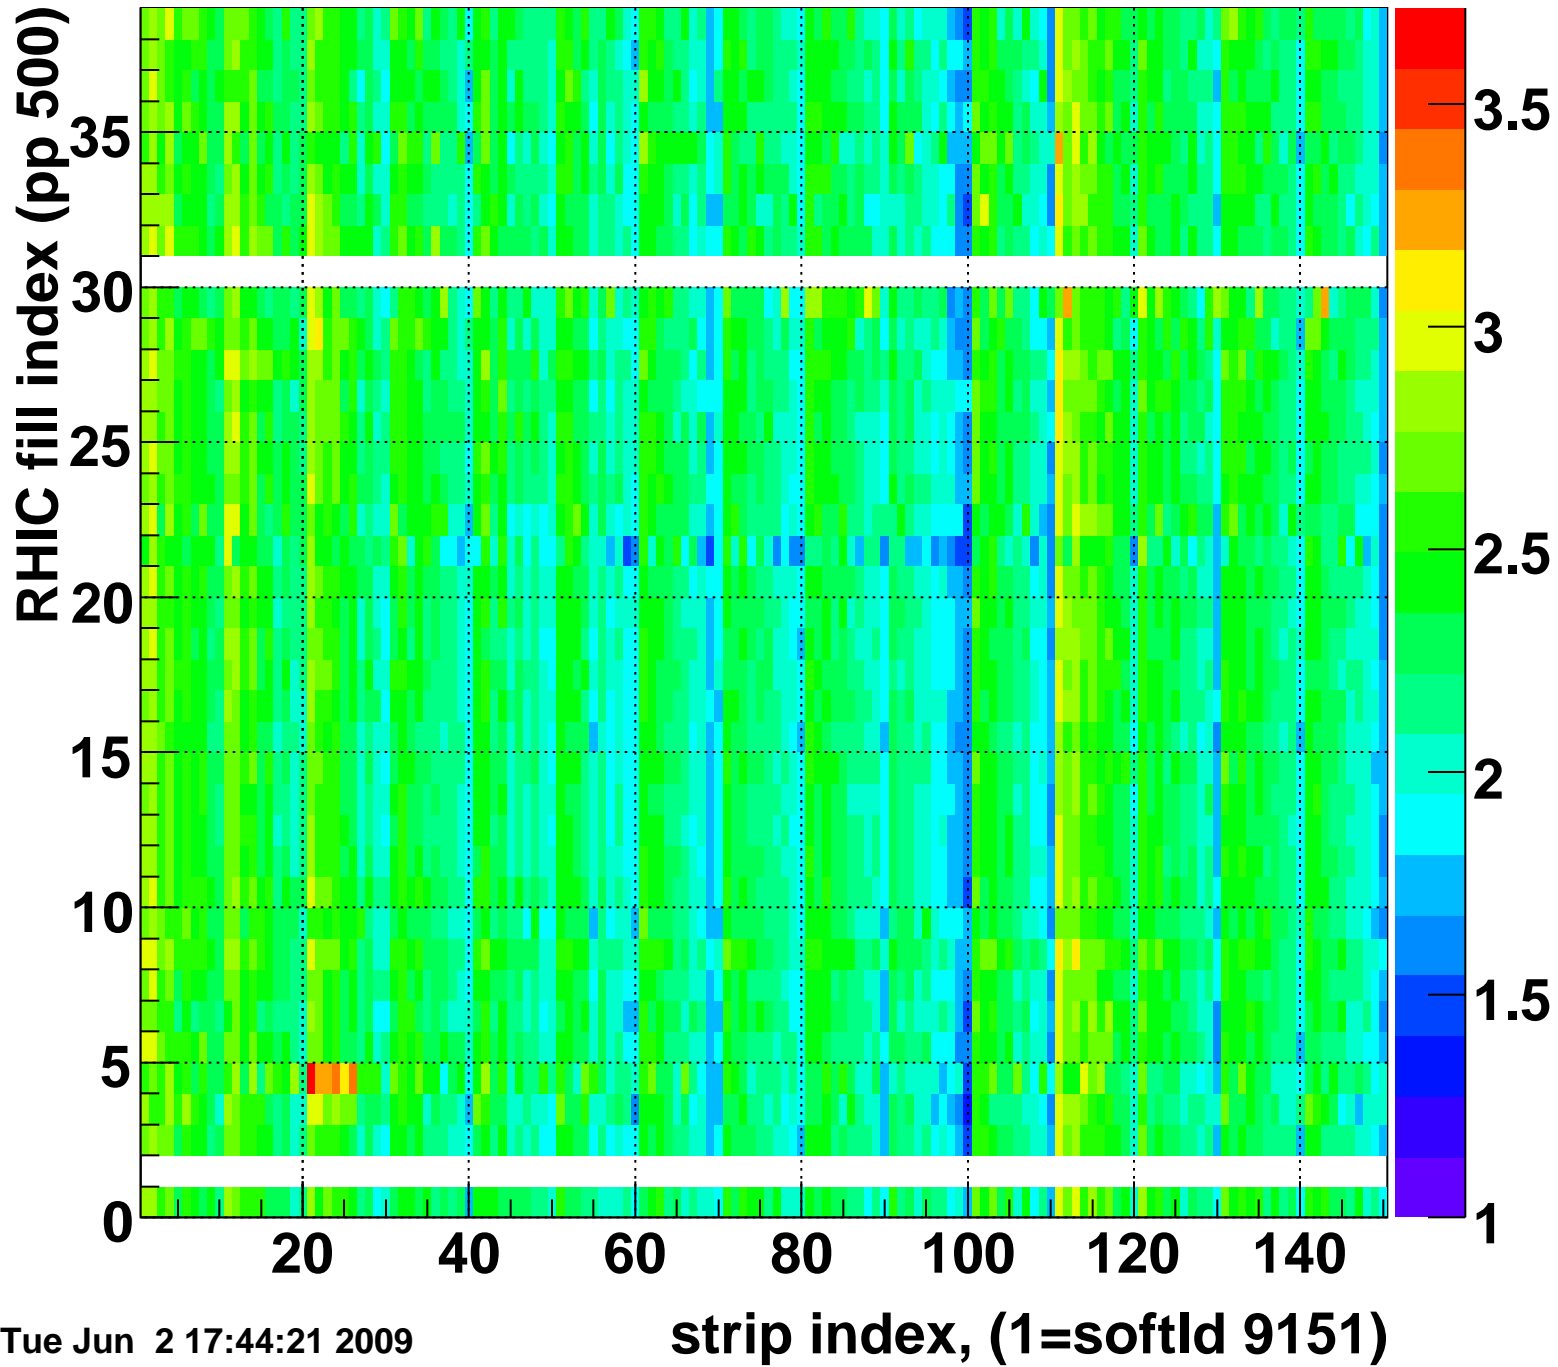

Mpv of ped residuum (ADC), BSMDE mod=62, good strips

Entries 62

Tue Jun 2 17:44:21 2009

Rms of ped residuum (ADC), BSMDE mod=62, good strips

Entries 5328

Tue Jun 2 17:44:21 2009

Bad strips (color=error bits), BSMDE mod=62

Entries 522

Tue Jun 2 17:44:21 2009

Mpv of ped residuum (ADC), BSMDP mod=62, good strips

Entries 23

Tue Jun 2 17:44:21 2009

Rms of ped residuum (ADC), BSMDP mod=62, good strips

Entries 5550

Tue Jun 2 17:44:21 2009

Bad strips (color=error bits), BSMDE mod=62

Entries 300

Tue Jun 2 17:44:21 2009