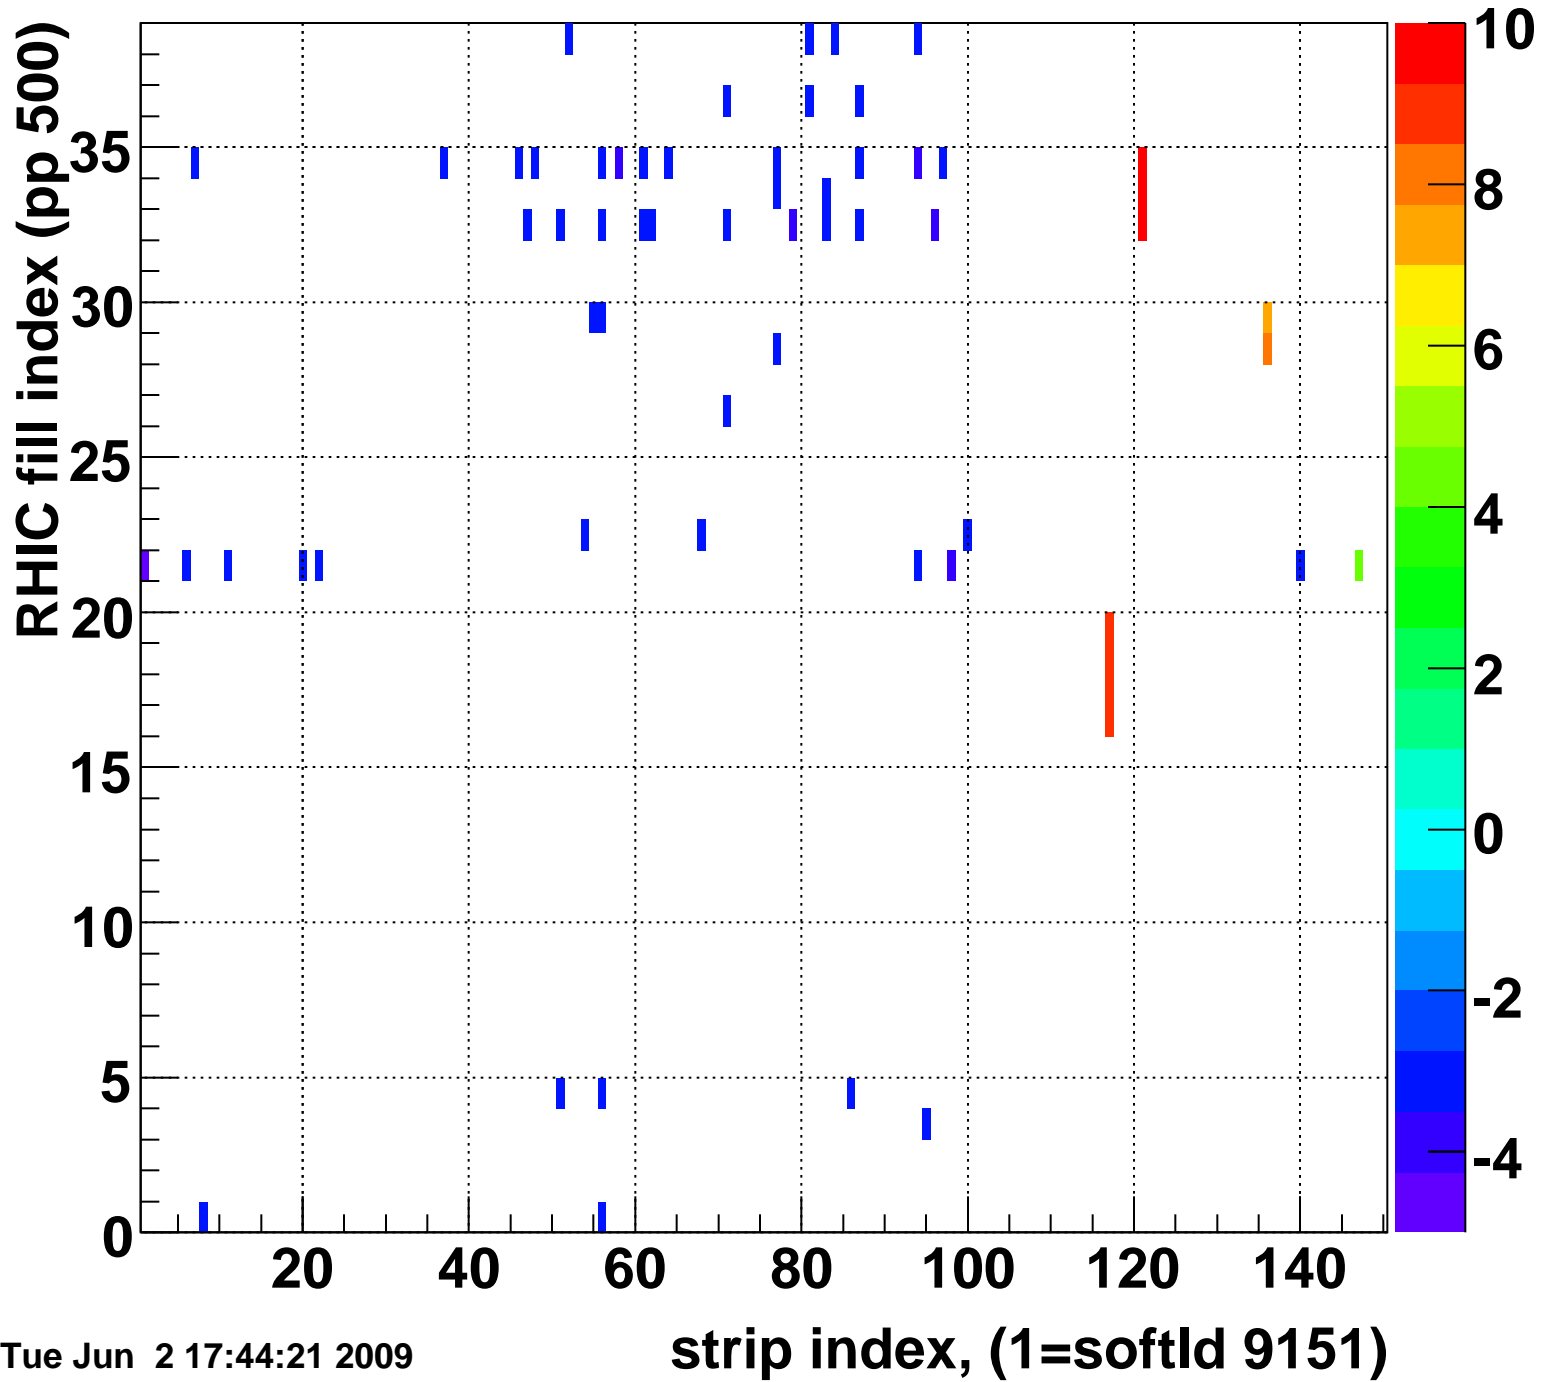

Mpv of ped residuum (ADC), BSMDE mod=62, good strips

Entries 62

Tue Jun 2 17:44:21 2009

Rms of ped residuum (ADC), BSMDE mod=62, good strips

Entries 5328

Tue Jun 2 17:44:21 2009

Bad strips (color=error bits), BSMDE mod=62

Entries 522

Tue Jun 2 17:44:21 2009

Mpv of ped residuum (ADC), BSMDP mod=62, good strips

Entries 23

Tue Jun 2 17:44:21 2009

Rms of ped residuum (ADC), BSMDP mod=62, good strips

Entries 5550

Tue Jun 2 17:44:21 2009

Bad strips (color=error bits), BSMDE mod=62

Entries 300

Tue Jun 2 17:44:21 2009