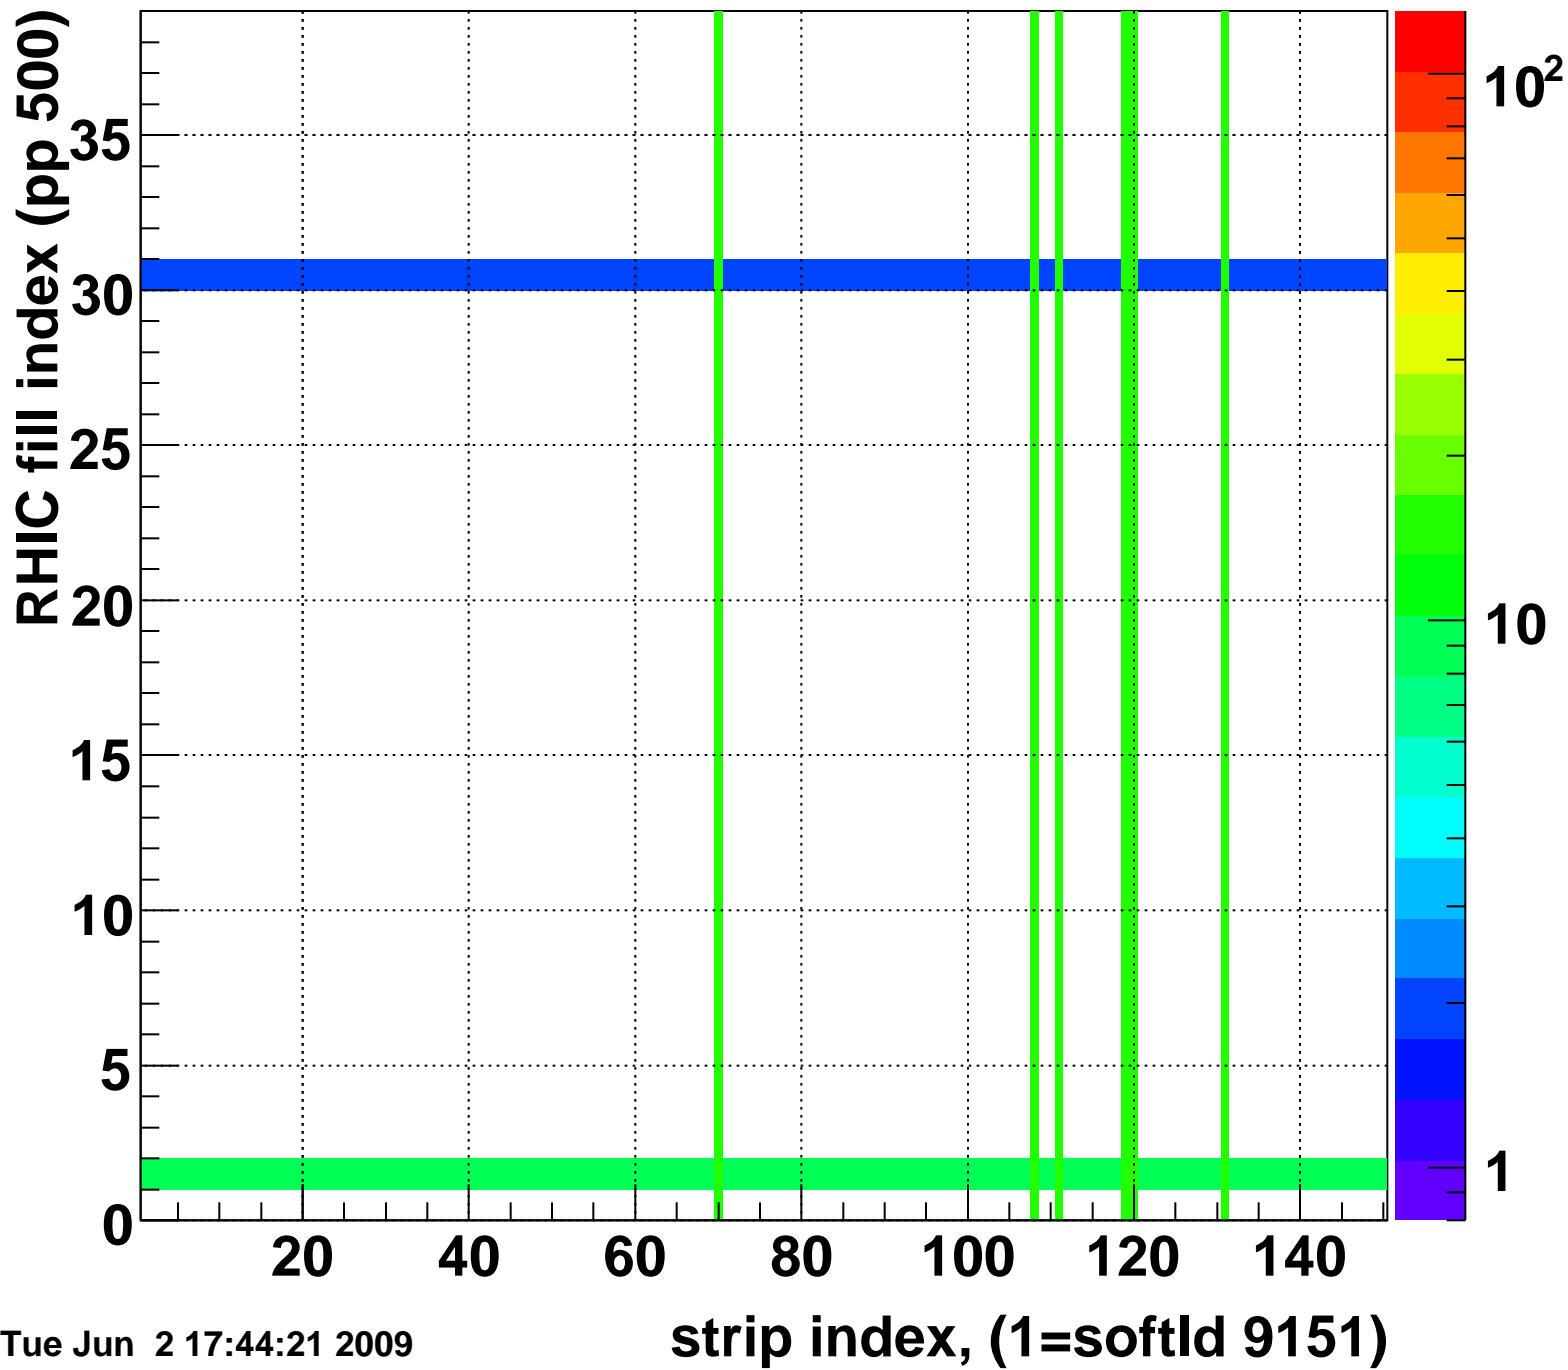

Mpv of ped residuum (ADC), BSMDE mod=62, good strips

Entries 62

Tue Jun 2 17:44:21 2009

Rms of ped residuum (ADC), BSMDE mod=62, good strips

Entries 5328

Tue Jun 2 17:44:21 2009

Bad strips (color=error bits), BSMDE mod=62

Entries 522

Tue Jun 2 17:44:21 2009

Mpv of ped residuum (ADC), BSMDP mod=62, good strips

Entries 23

Tue Jun 2 17:44:21 2009

Rms of ped residuum (ADC), BSMDP mod=62, good strips

Entries 5550

Tue Jun 2 17:44:21 2009

Bad strips (color=error bits), BSMDE mod=62

Entries 300

Tue Jun 2 17:44:21 2009