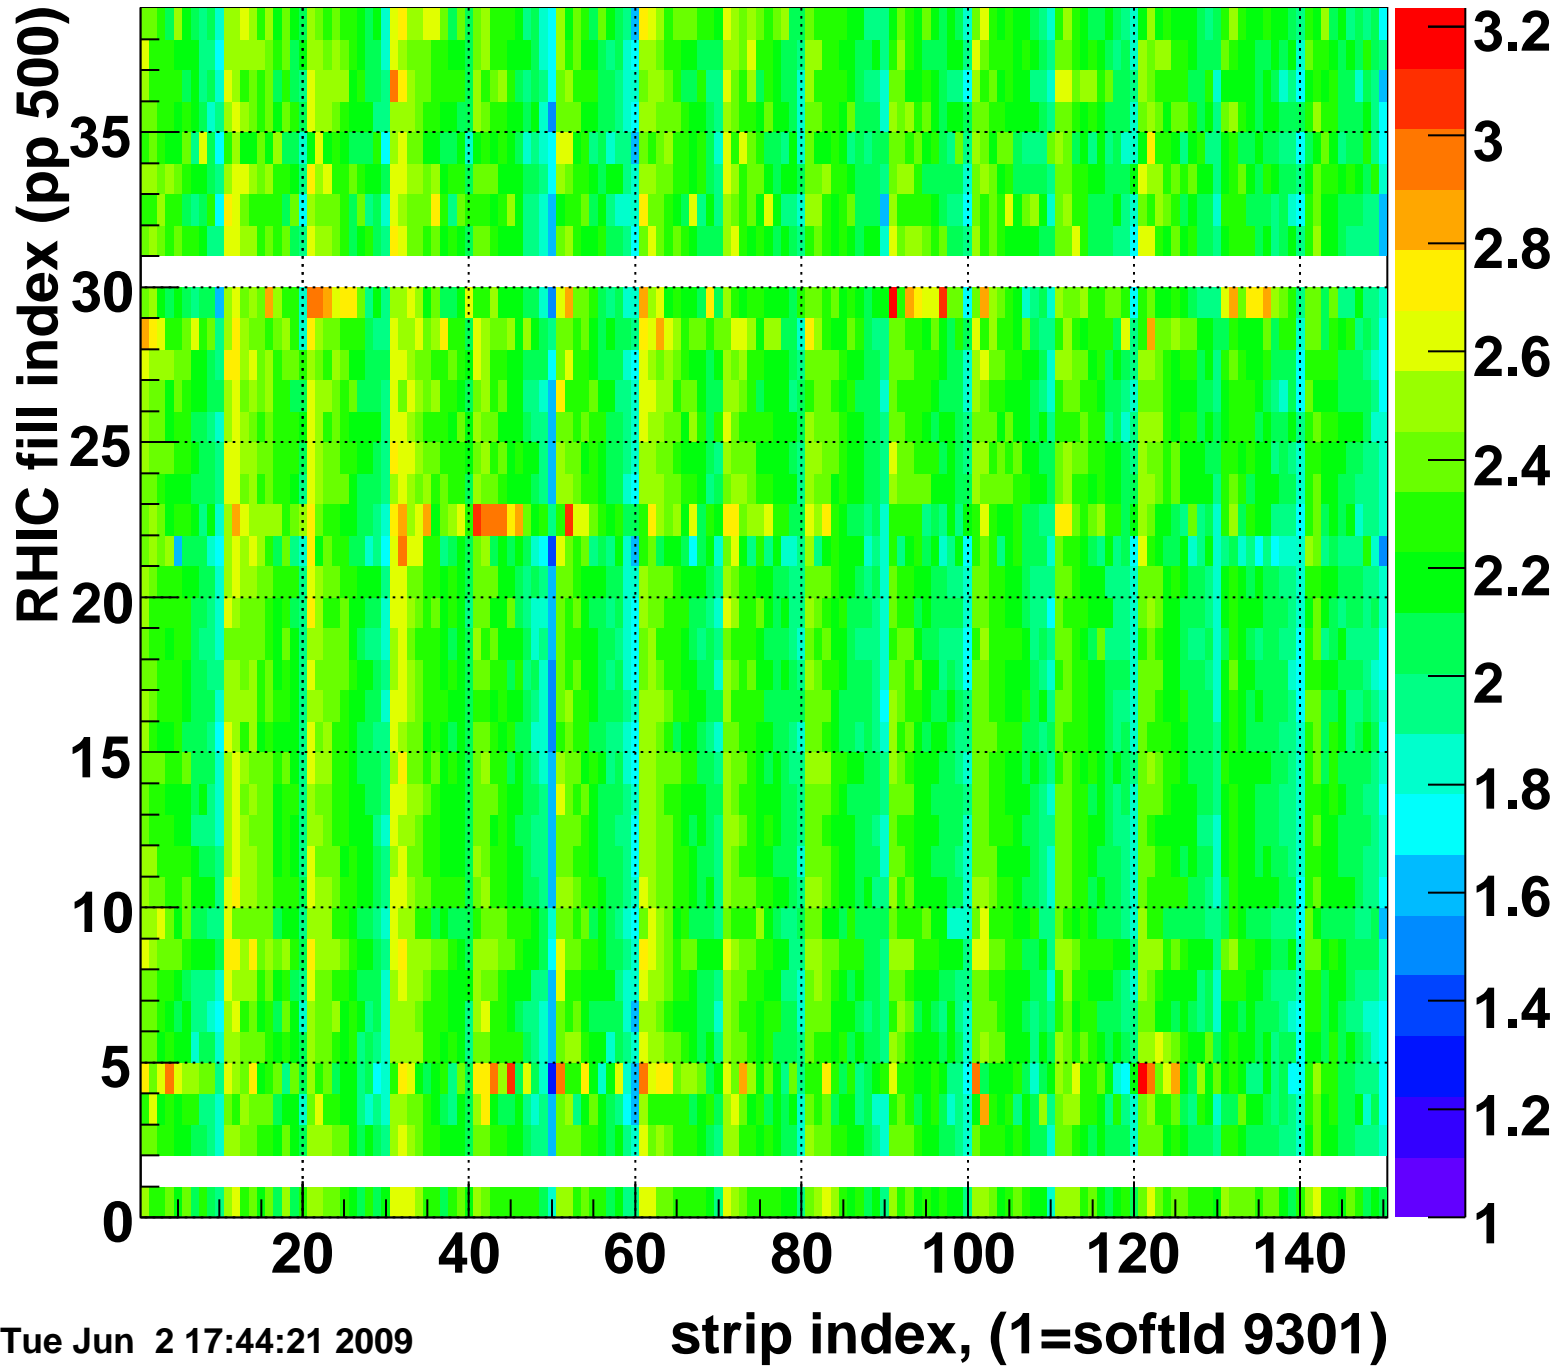

Rms of ped residuum (ADC), BSMDE mod=63, good strips

Entries 5513

Tue Jun 2 17:44:21 2009

Bad strips (color=error bits), BSMDE mod=63

Entries 337

Tue Jun 2 17:44:21 2009

Rms of ped residuum (ADC), BSMDP mod=63, good strips

Entries 5550

Tue Jun 2 17:44:21 2009

Bad strips (color=error bits), BSMDE mod=63

Entries 300

Tue Jun 2 17:44:21 2009