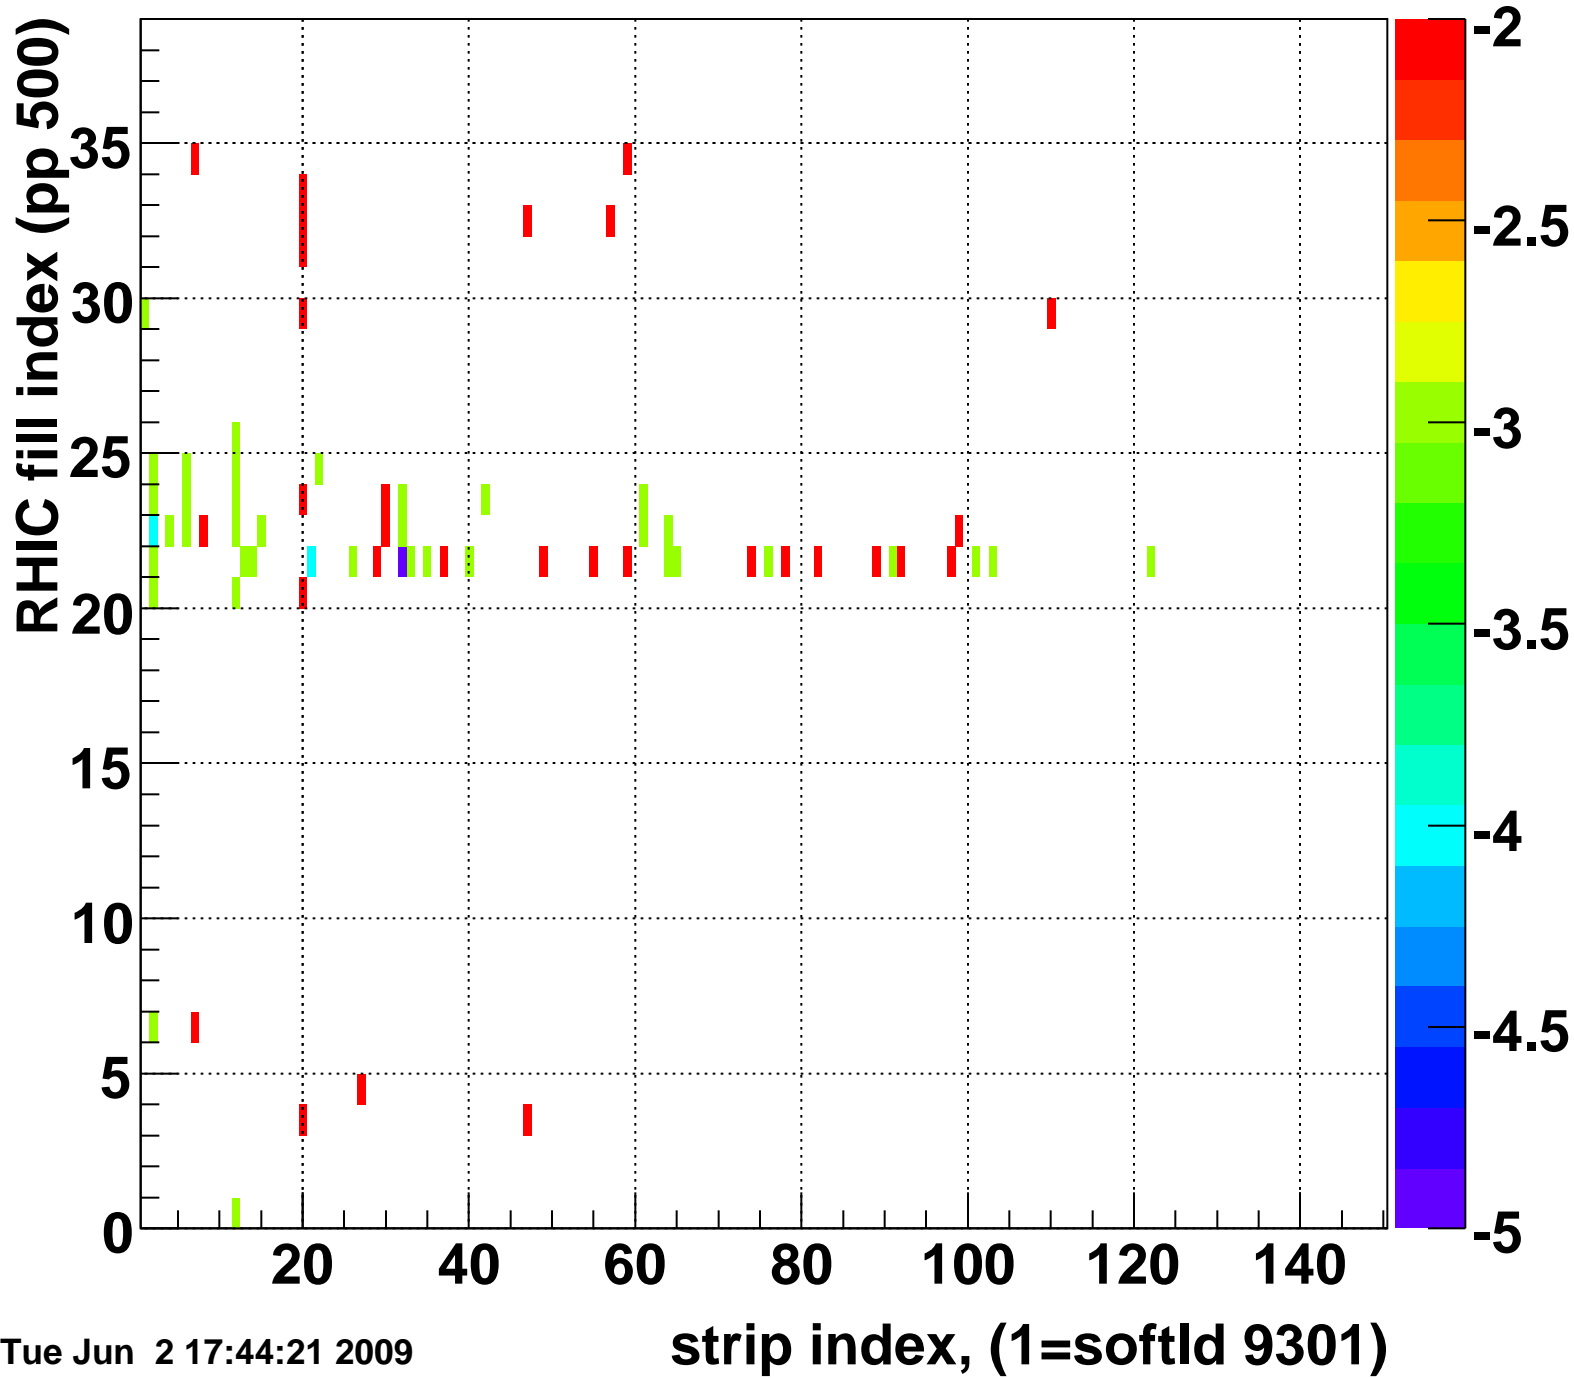

Rms of ped residuum (ADC), BSMDE mod=63, good strips

Entries 5513

Tue Jun 2 17:44:21 2009

Bad strips (color=error bits), BSMDE mod=63

Entries 337

Tue Jun 2 17:44:21 2009

Rms of ped residuum (ADC), BSMDP mod=63, good strips

Entries 5550

Tue Jun 2 17:44:21 2009

Bad strips (color=error bits), BSMDE mod=63

Entries 300

Tue Jun 2 17:44:21 2009