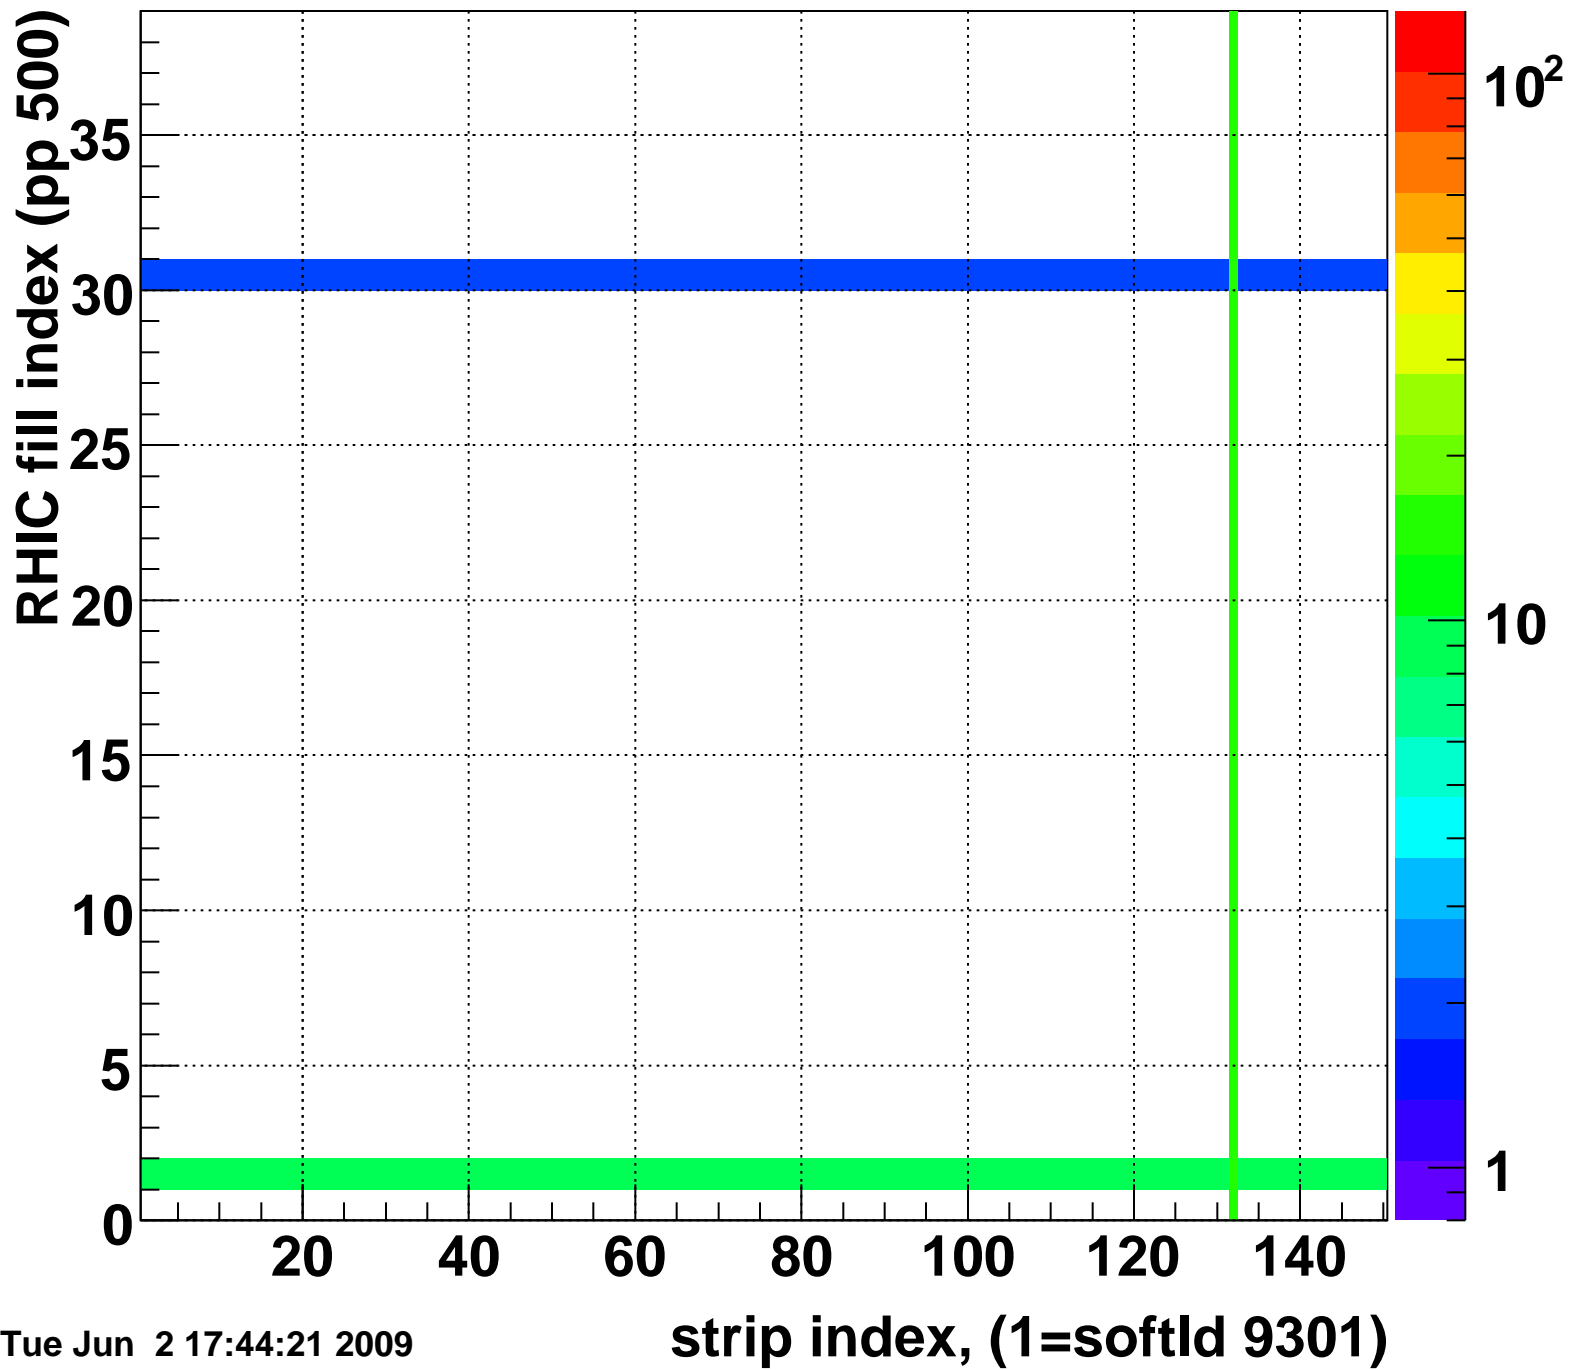

Rms of ped residuum (ADC), BSMDE mod=63, good strips

Entries 5513

Tue Jun 2 17:44:21 2009

Bad strips (color=error bits), BSMDE mod=63

Entries 337

Tue Jun 2 17:44:21 2009

Rms of ped residuum (ADC), BSMDP mod=63, good strips

Entries 5550

Tue Jun 2 17:44:21 2009

Bad strips (color=error bits), BSMDE mod=63

Entries 300

Tue Jun 2 17:44:21 2009