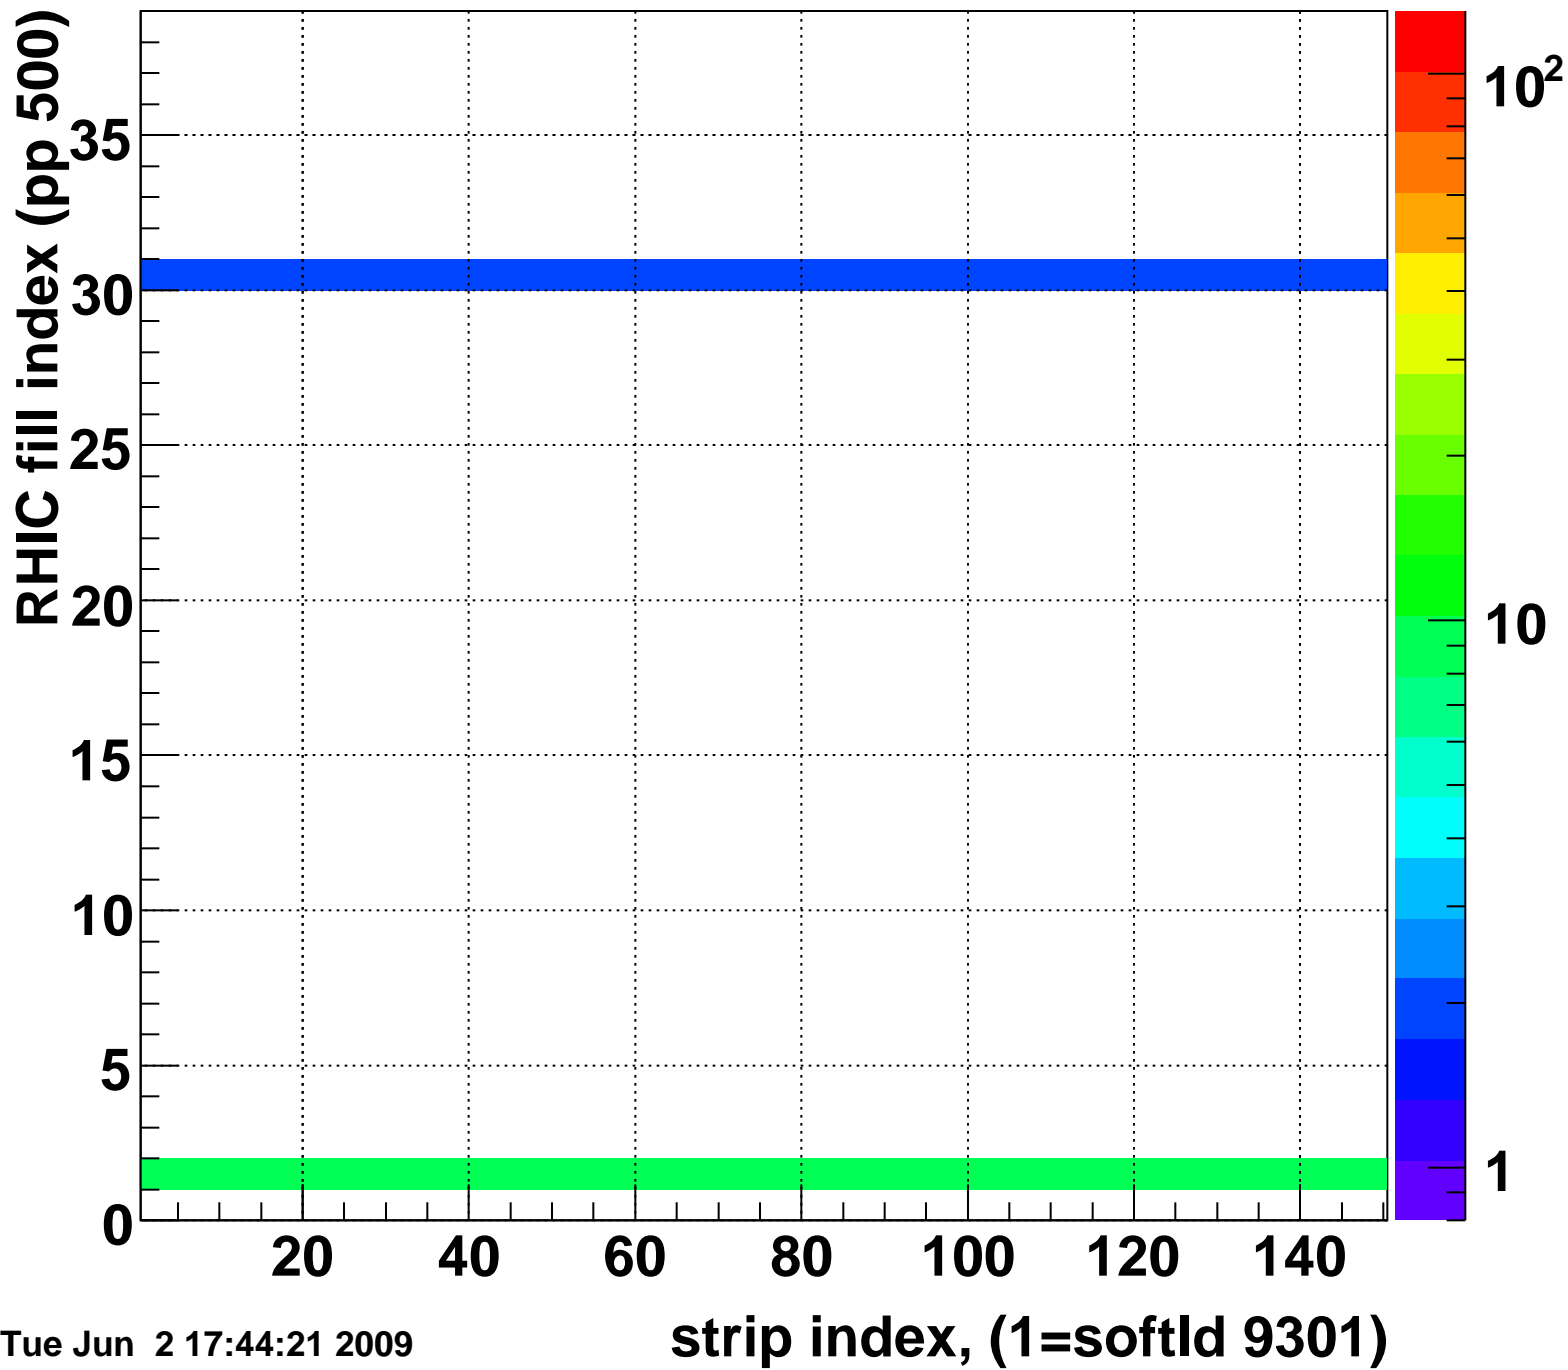

Rms of ped residuum (ADC), BSMDE mod=63, good strips

Entries 5513

Tue Jun 2 17:44:21 2009

Bad strips (color=error bits), BSMDE mod=63

Entries 337

Tue Jun 2 17:44:21 2009

Rms of ped residuum (ADC), BSMDP mod=63, good strips

Entries 5550

Tue Jun 2 17:44:21 2009

Bad strips (color=error bits), BSMDE mod=63

Entries 300

Tue Jun 2 17:44:21 2009