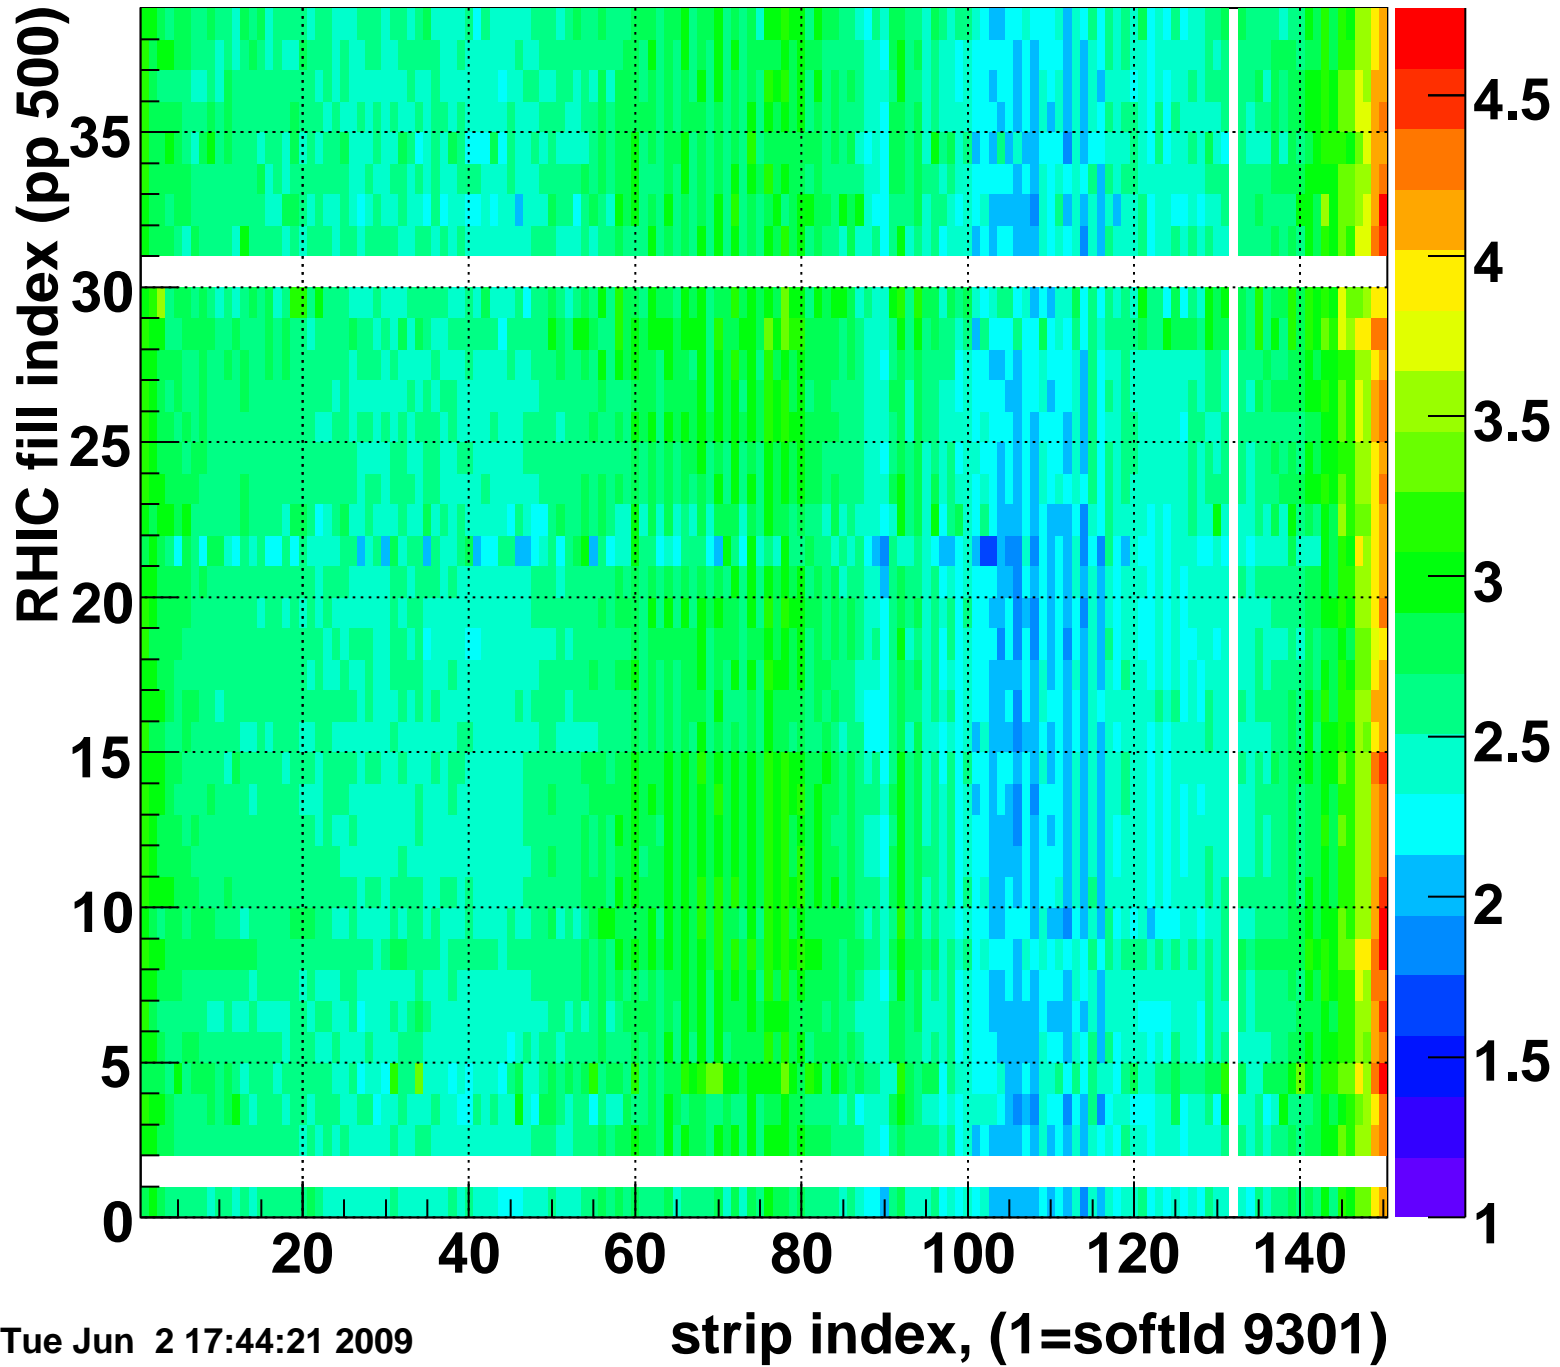

Rms of ped residuum (ADC), BSMDE mod=63, good strips

Entries 5513

Tue Jun 2 17:44:21 2009

Bad strips (color=error bits), BSMDE mod=63

Entries 337

Tue Jun 2 17:44:21 2009

Rms of ped residuum (ADC), BSMDP mod=63, good strips

Entries 5550

Tue Jun 2 17:44:21 2009

Bad strips (color=error bits), BSMDE mod=63

Entries 300

Tue Jun 2 17:44:21 2009