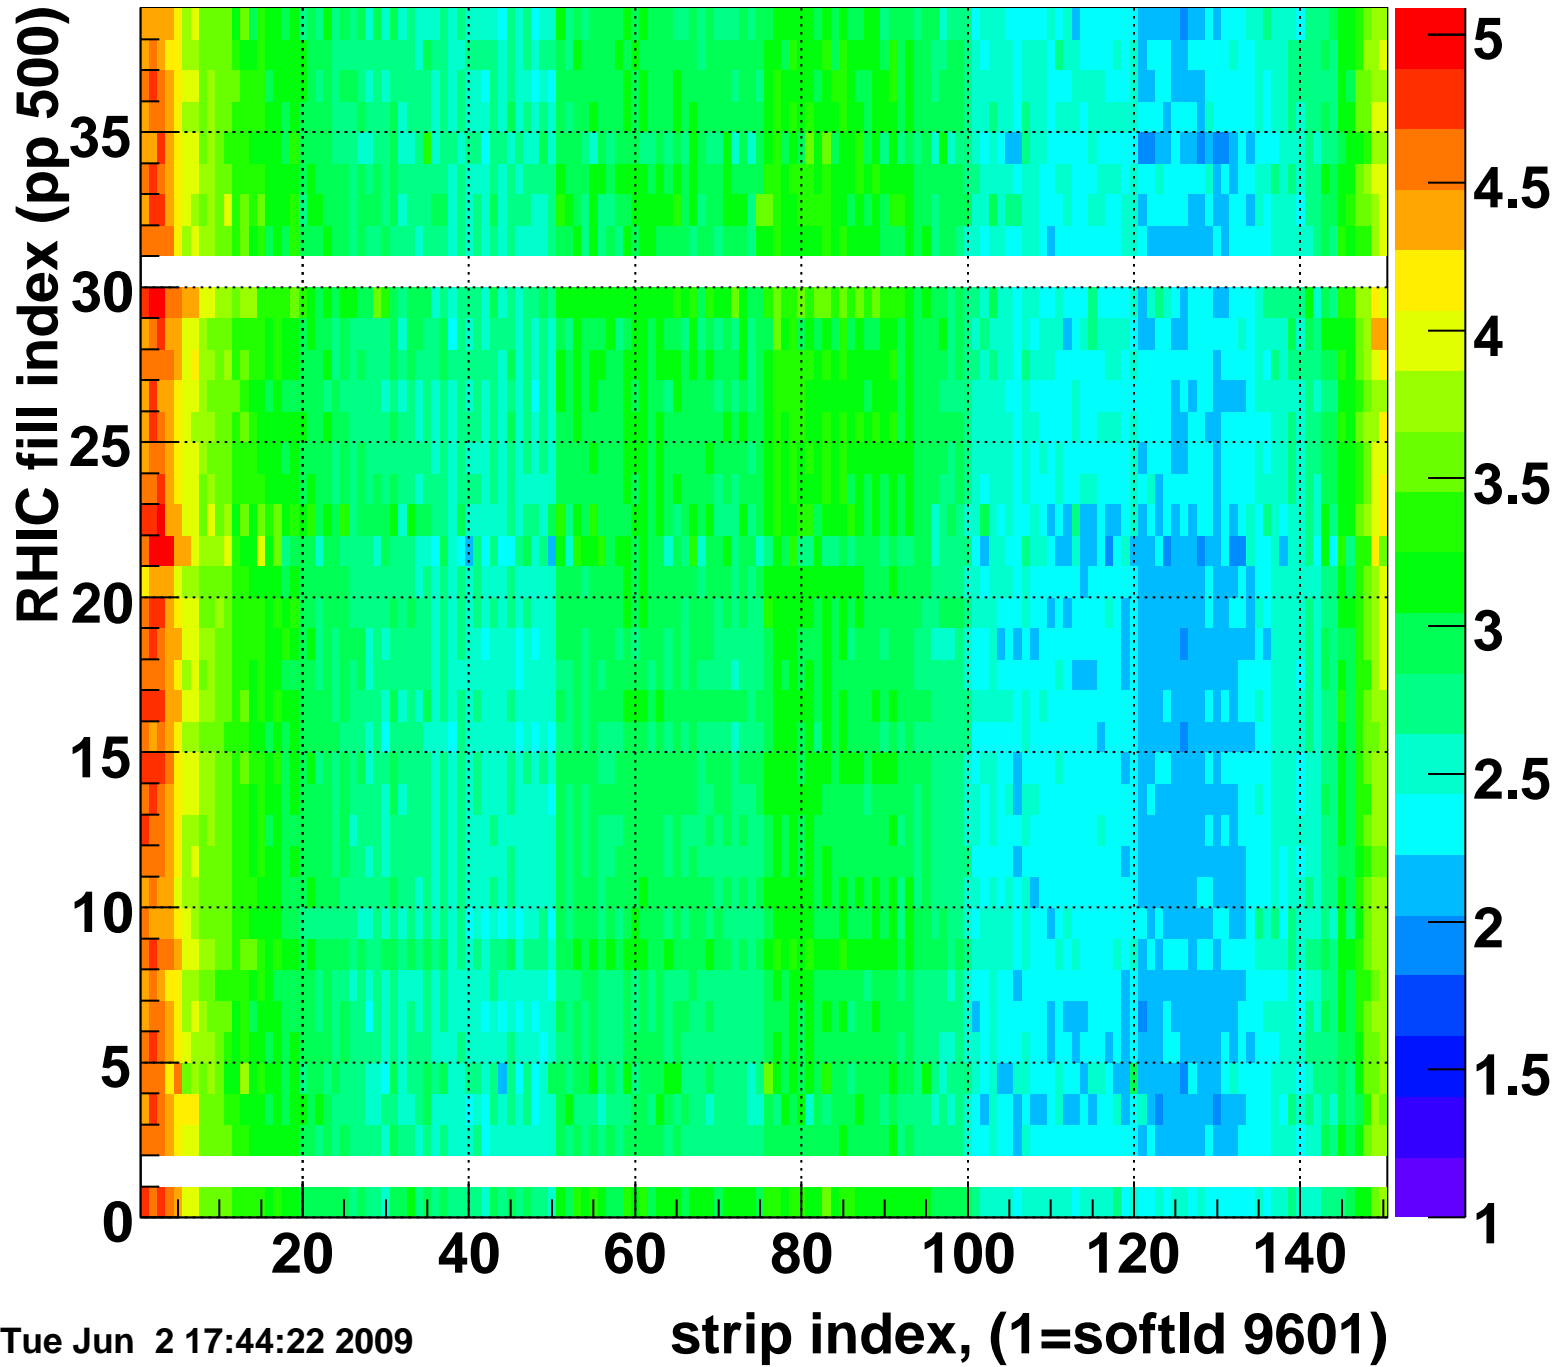

Rms of ped residuum (ADC), BSMDE mod=65, good strips

Entries 5550

Tue Jun 2 17:44:22 2009

Bad strips (color=error bits), BSMDE mod=65

Entries 300

Tue Jun 2 17:44:22 2009

Mpv of ped residuum (ADC), BSMDP mod=65, good strips

Entries 253

Tue Jun 2 17:44:22 2009

Rms of ped residuum (ADC), BSMDP mod=65, good strips

Entries 5550

Tue Jun 2 17:44:22 2009

Bad strips (color=error bits), BSMDE mod=65

Entries 300

Tue Jun 2 17:44:22 2009