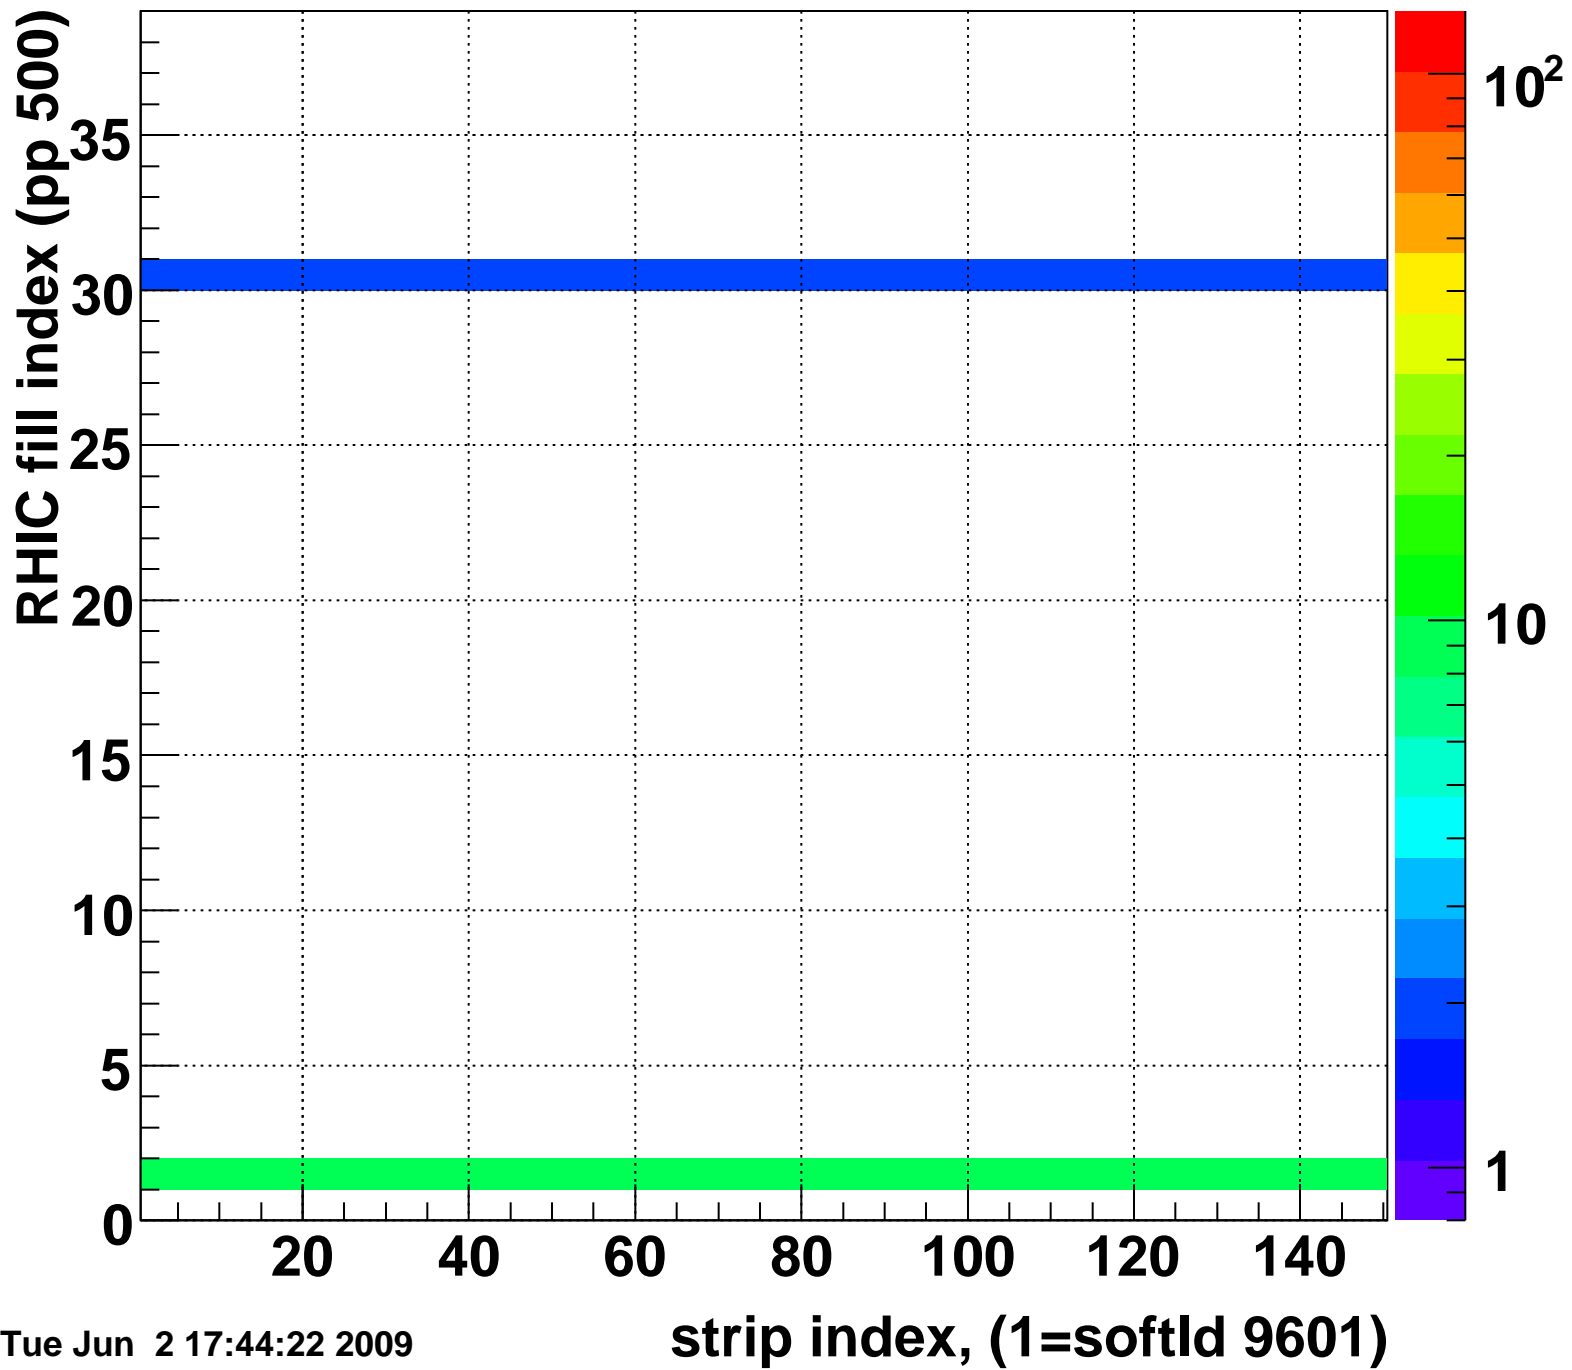

Rms of ped residuum (ADC), BSMDE mod=65, good strips

Entries 5550

Tue Jun 2 17:44:22 2009

Bad strips (color=error bits), BSMDE mod=65

Entries 300

Tue Jun 2 17:44:22 2009

Mpv of ped residuum (ADC), BSMDP mod=65, good strips

Entries 253

Tue Jun 2 17:44:22 2009

Rms of ped residuum (ADC), BSMDP mod=65, good strips

Entries 5550

Tue Jun 2 17:44:22 2009

Bad strips (color=error bits), BSMDE mod=65

Entries 300

Tue Jun 2 17:44:22 2009