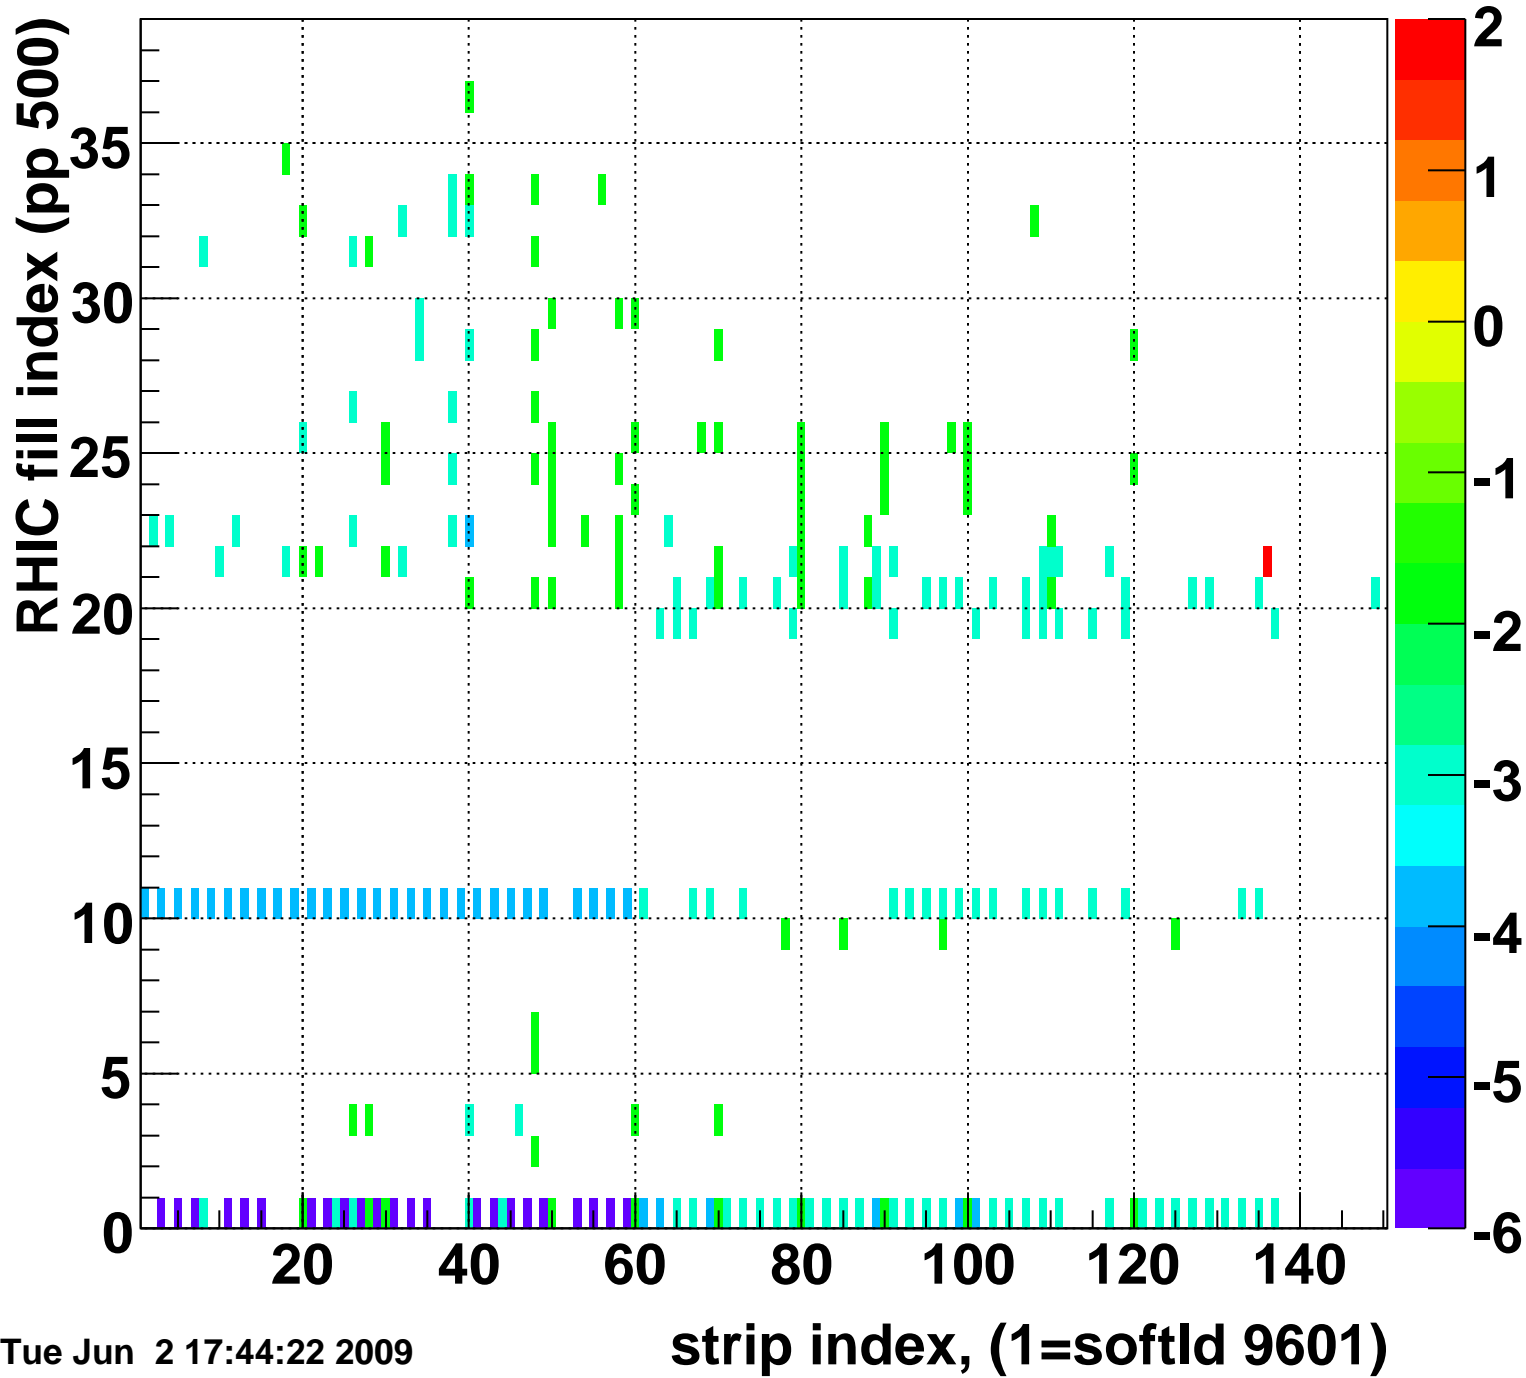

Rms of ped residuum (ADC), BSMDE mod=65, good strips

Entries 5550

Tue Jun 2 17:44:22 2009

Bad strips (color=error bits), BSMDE mod=65

Entries 300

Tue Jun 2 17:44:22 2009

Mpv of ped residuum (ADC), BSMDP mod=65, good strips

Entries 253

Tue Jun 2 17:44:22 2009

Rms of ped residuum (ADC), BSMDP mod=65, good strips

Entries 5550

Tue Jun 2 17:44:22 2009

Bad strips (color=error bits), BSMDE mod=65

Entries 300

Tue Jun 2 17:44:22 2009