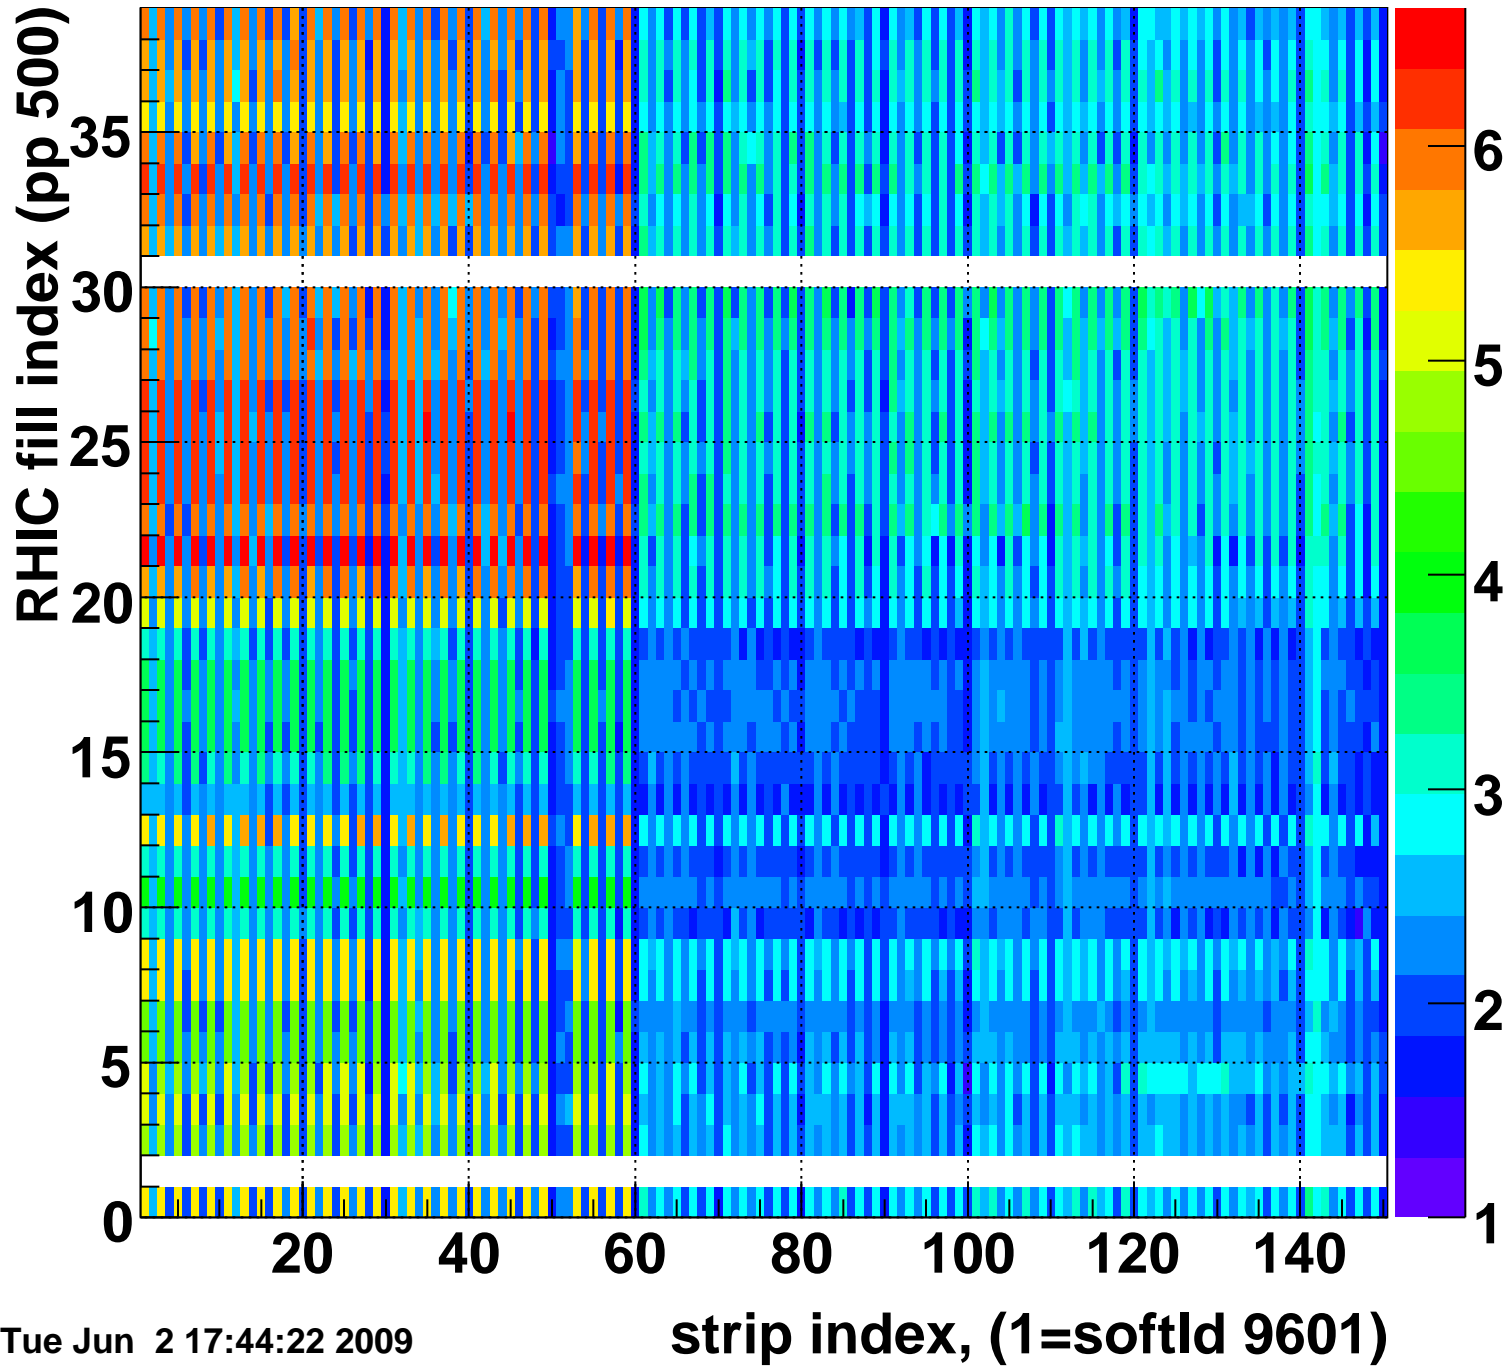

Rms of ped residuum (ADC), BSMDE mod=65, good strips

Entries 5550

Tue Jun 2 17:44:22 2009

Bad strips (color=error bits), BSMDE mod=65

Entries 300

Tue Jun 2 17:44:22 2009

Mpv of ped residuum (ADC), BSMDP mod=65, good strips

Entries 253

Tue Jun 2 17:44:22 2009

Rms of ped residuum (ADC), BSMDP mod=65, good strips

Entries 5550

Tue Jun 2 17:44:22 2009

Bad strips (color=error bits), BSMDE mod=65

Entries 300

Tue Jun 2 17:44:22 2009