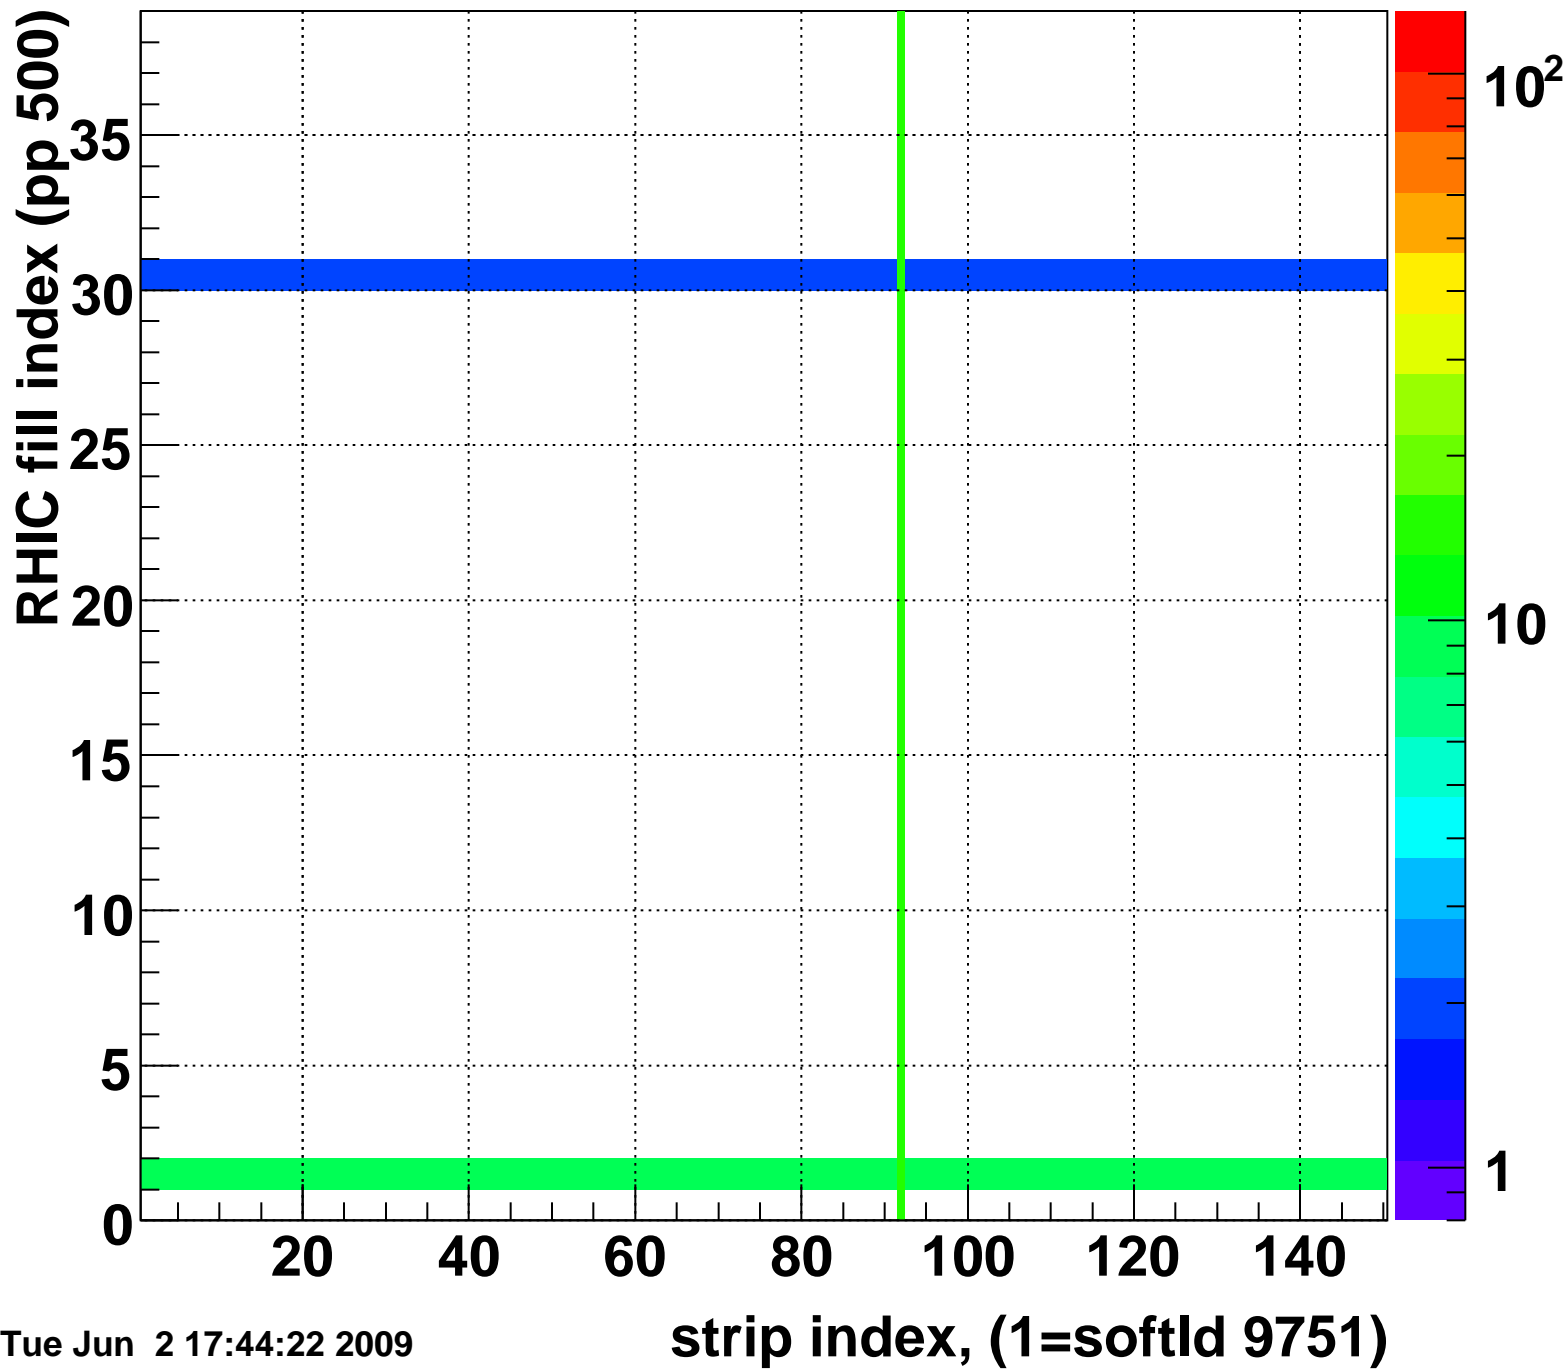

Rms of ped residuum (ADC), BSMDE mod=66, good strips

Entries 5513

Tue Jun 2 17:44:22 2009

Bad strips (color=error bits), BSMDE mod=66

Entries 337

Rms of ped residuum (ADC), BSMDP mod=66, good strips

Entries 5513

Tue Jun 2 17:44:22 2009

Bad strips (color=error bits), BSMDE mod=66

Entries 337

Tue Jun 2 17:44:22 2009