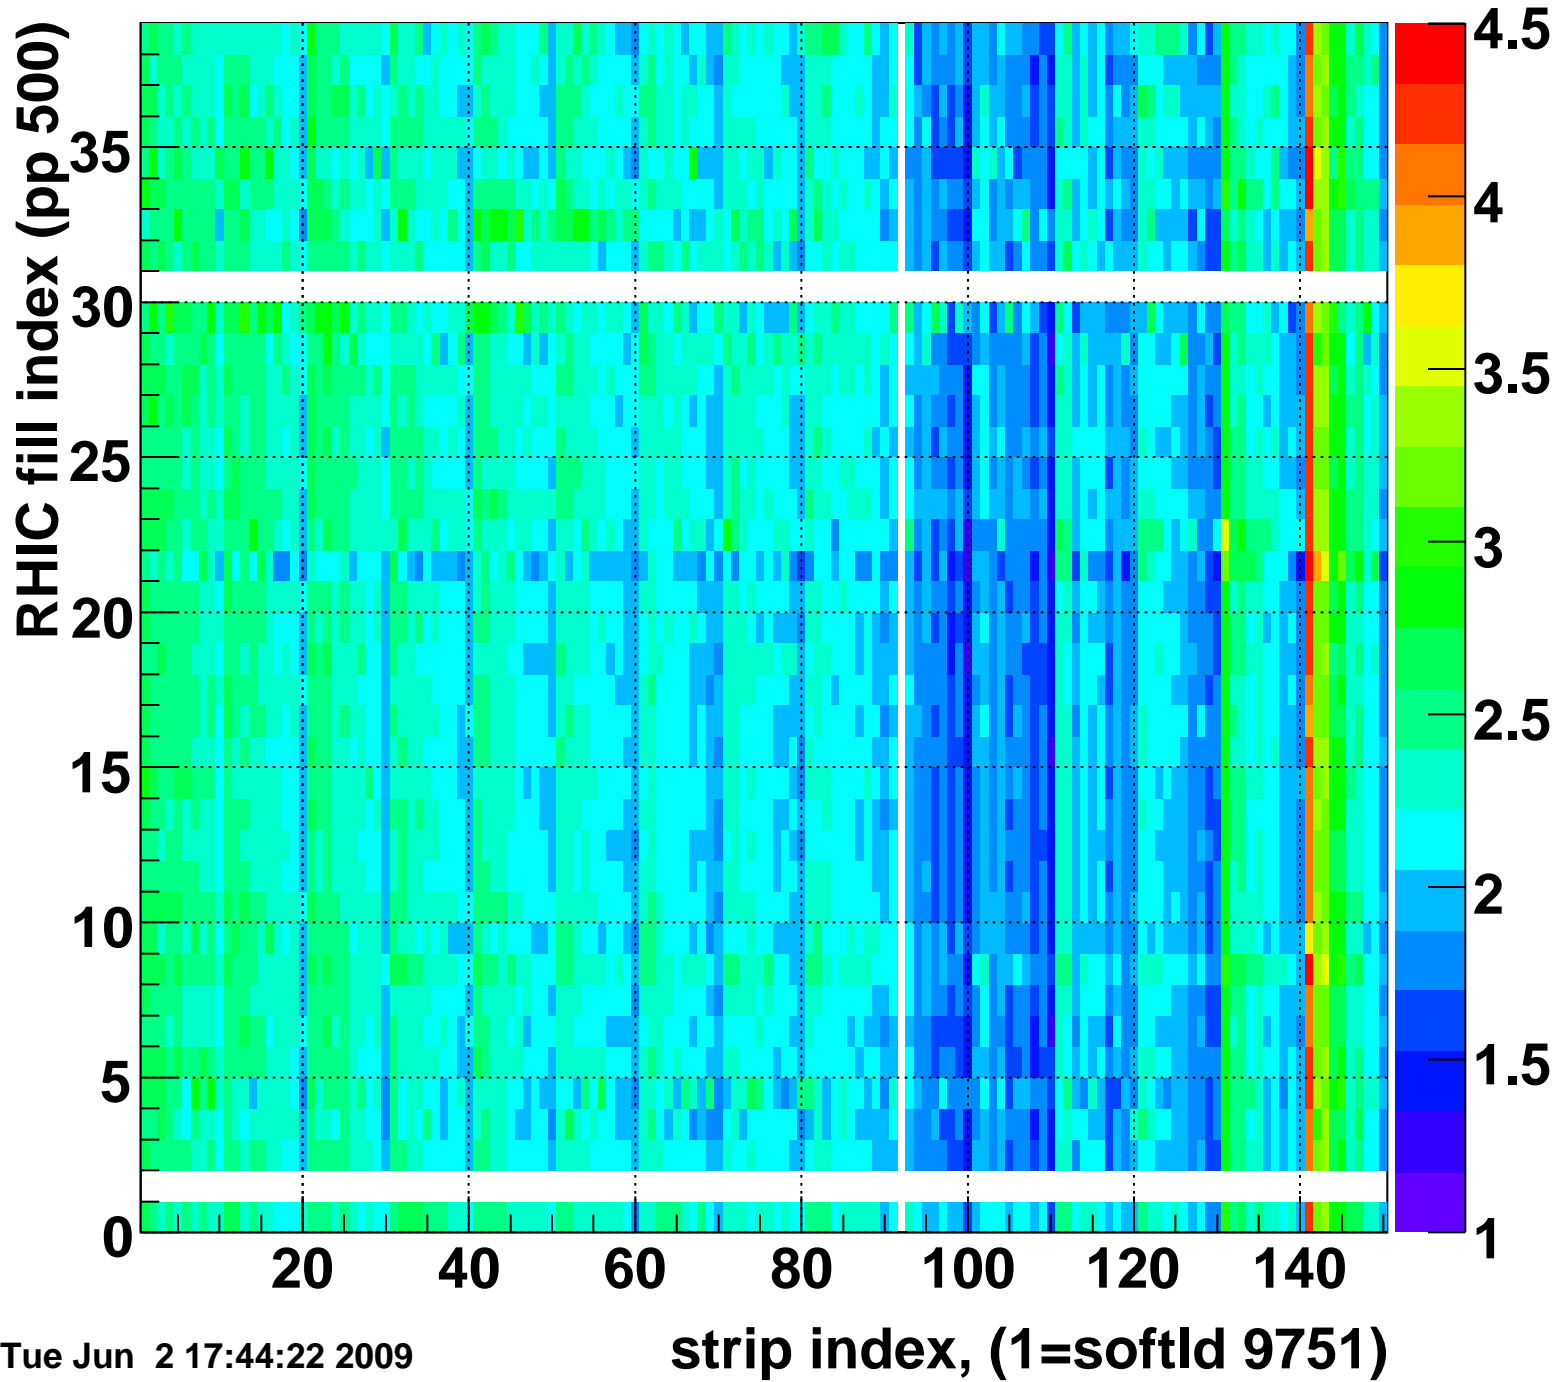

Rms of ped residuum (ADC), BSMDE mod=66, good strips

Entries 5513

Tue Jun 2 17:44:22 2009

Bad strips (color=error bits), BSMDE mod=66

Entries 337

Rms of ped residuum (ADC), BSMDP mod=66, good strips

Entries 5513

Tue Jun 2 17:44:22 2009

Bad strips (color=error bits), BSMDE mod=66

Entries 337

Tue Jun 2 17:44:22 2009