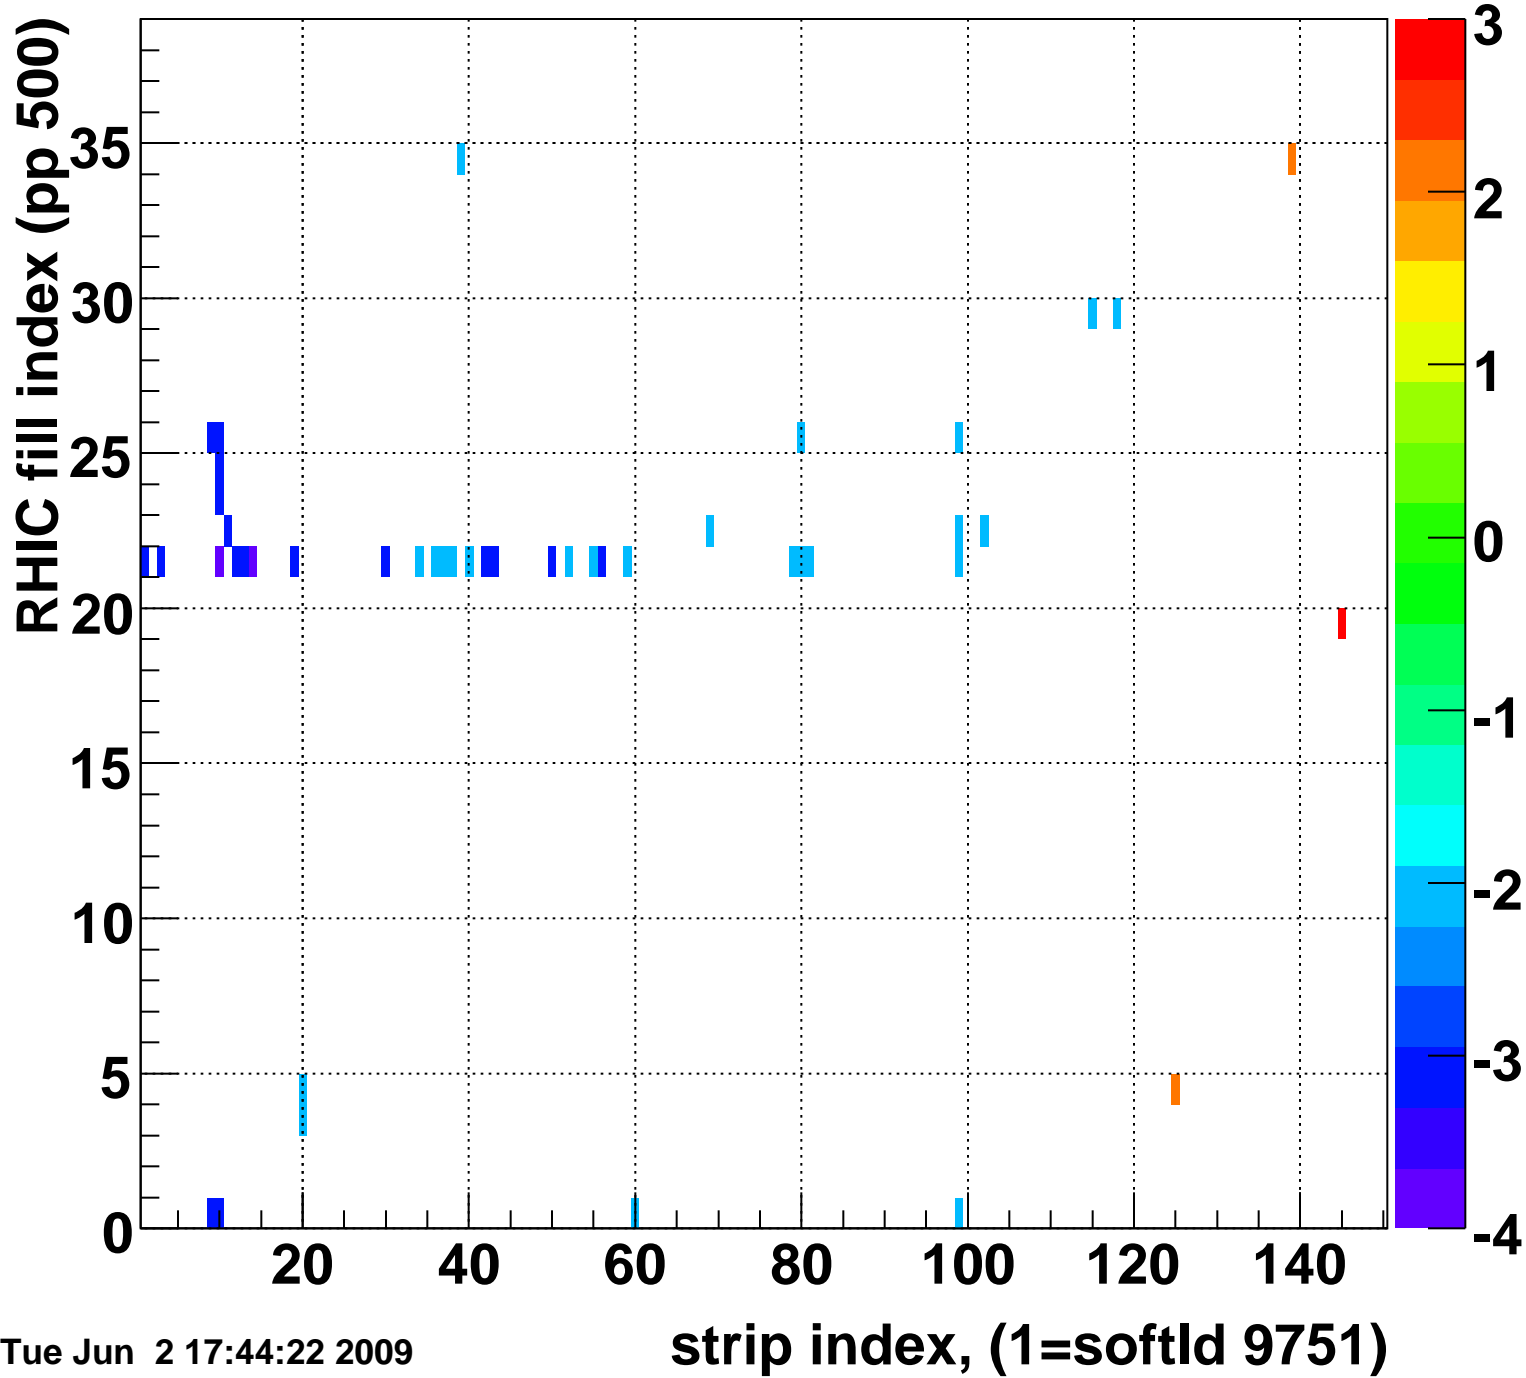

Rms of ped residuum (ADC), BSMDE mod=66, good strips

Entries 5513

Tue Jun 2 17:44:22 2009

Bad strips (color=error bits), BSMDE mod=66

Entries 337

Rms of ped residuum (ADC), BSMDP mod=66, good strips

Entries 5513

Tue Jun 2 17:44:22 2009

Bad strips (color=error bits), BSMDE mod=66

Entries 337

Tue Jun 2 17:44:22 2009