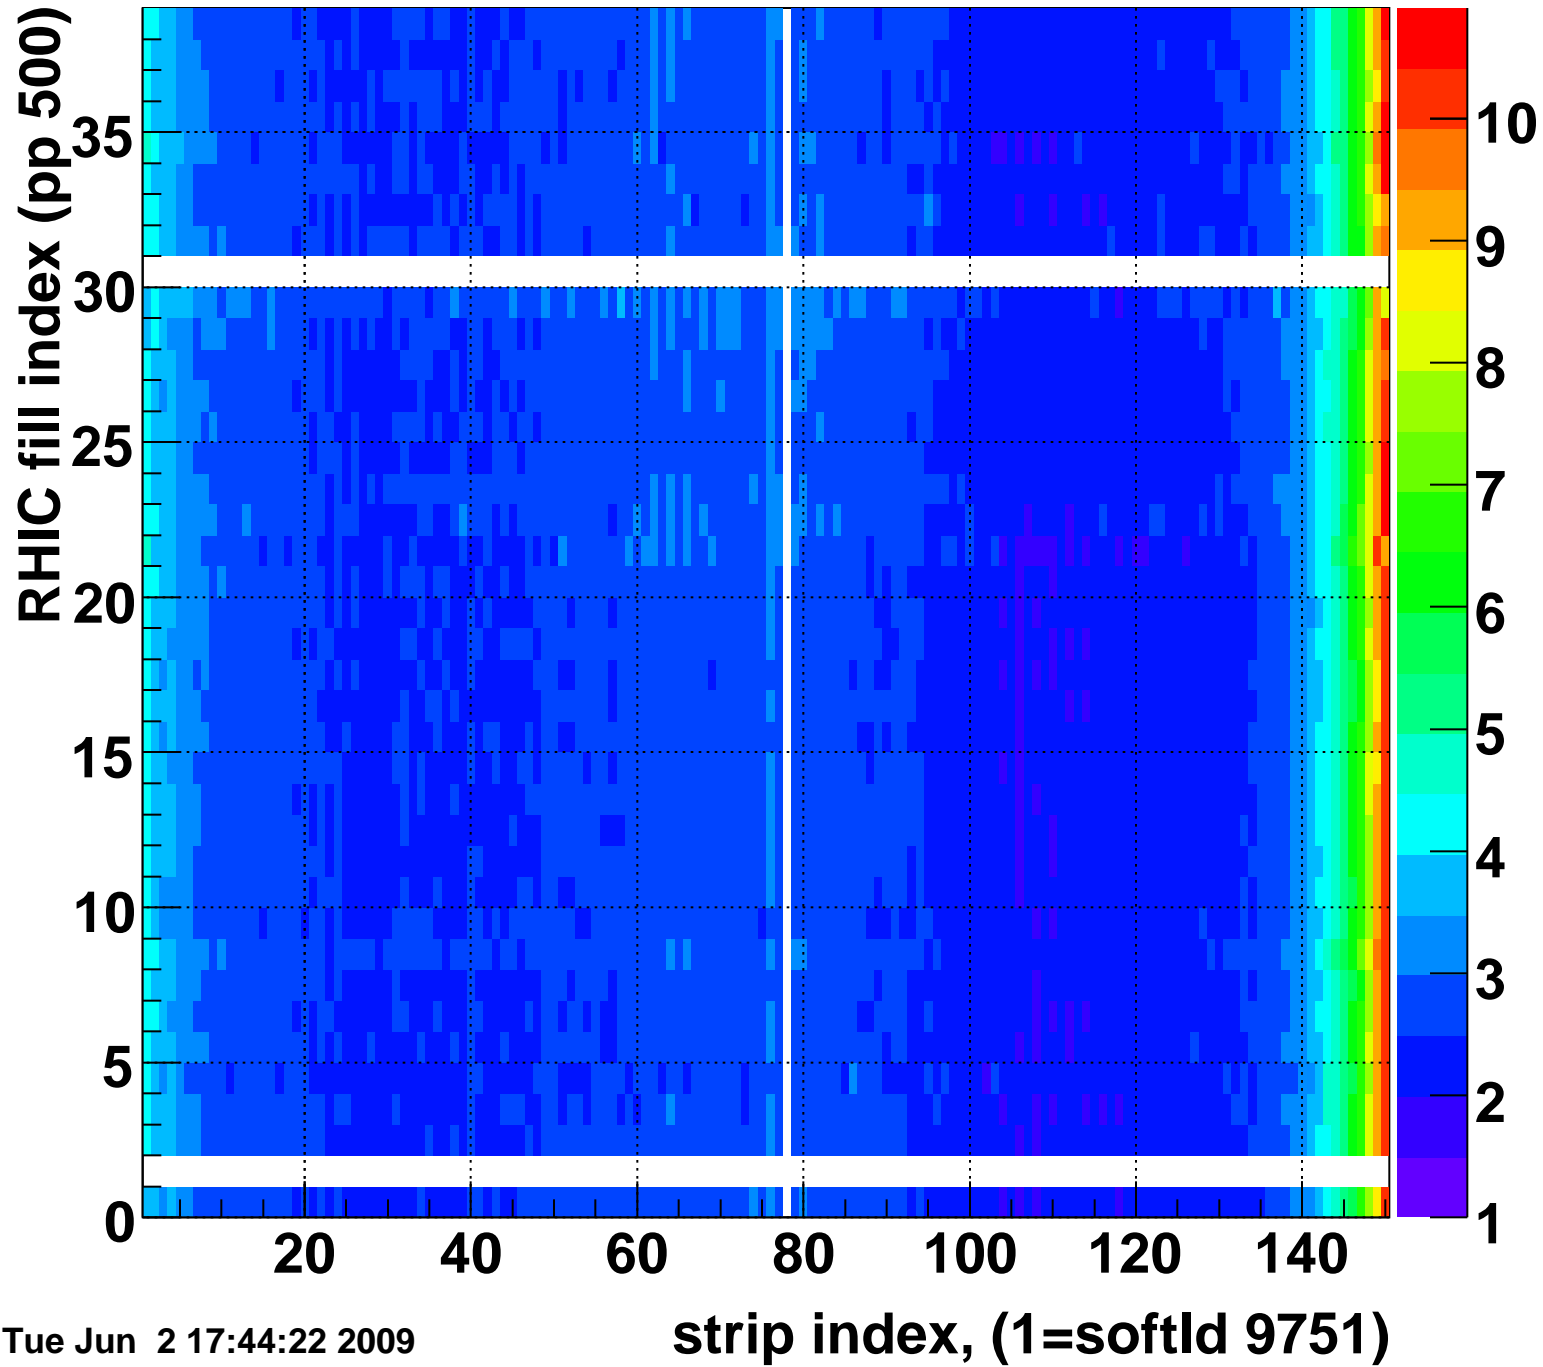

Rms of ped residuum (ADC), BSMDE mod=66, good strips

Entries 5513

Tue Jun 2 17:44:22 2009

Bad strips (color=error bits), BSMDE mod=66

Entries 337

Rms of ped residuum (ADC), BSMDP mod=66, good strips

Entries 5513

Tue Jun 2 17:44:22 2009

Bad strips (color=error bits), BSMDE mod=66

Entries 337

Tue Jun 2 17:44:22 2009