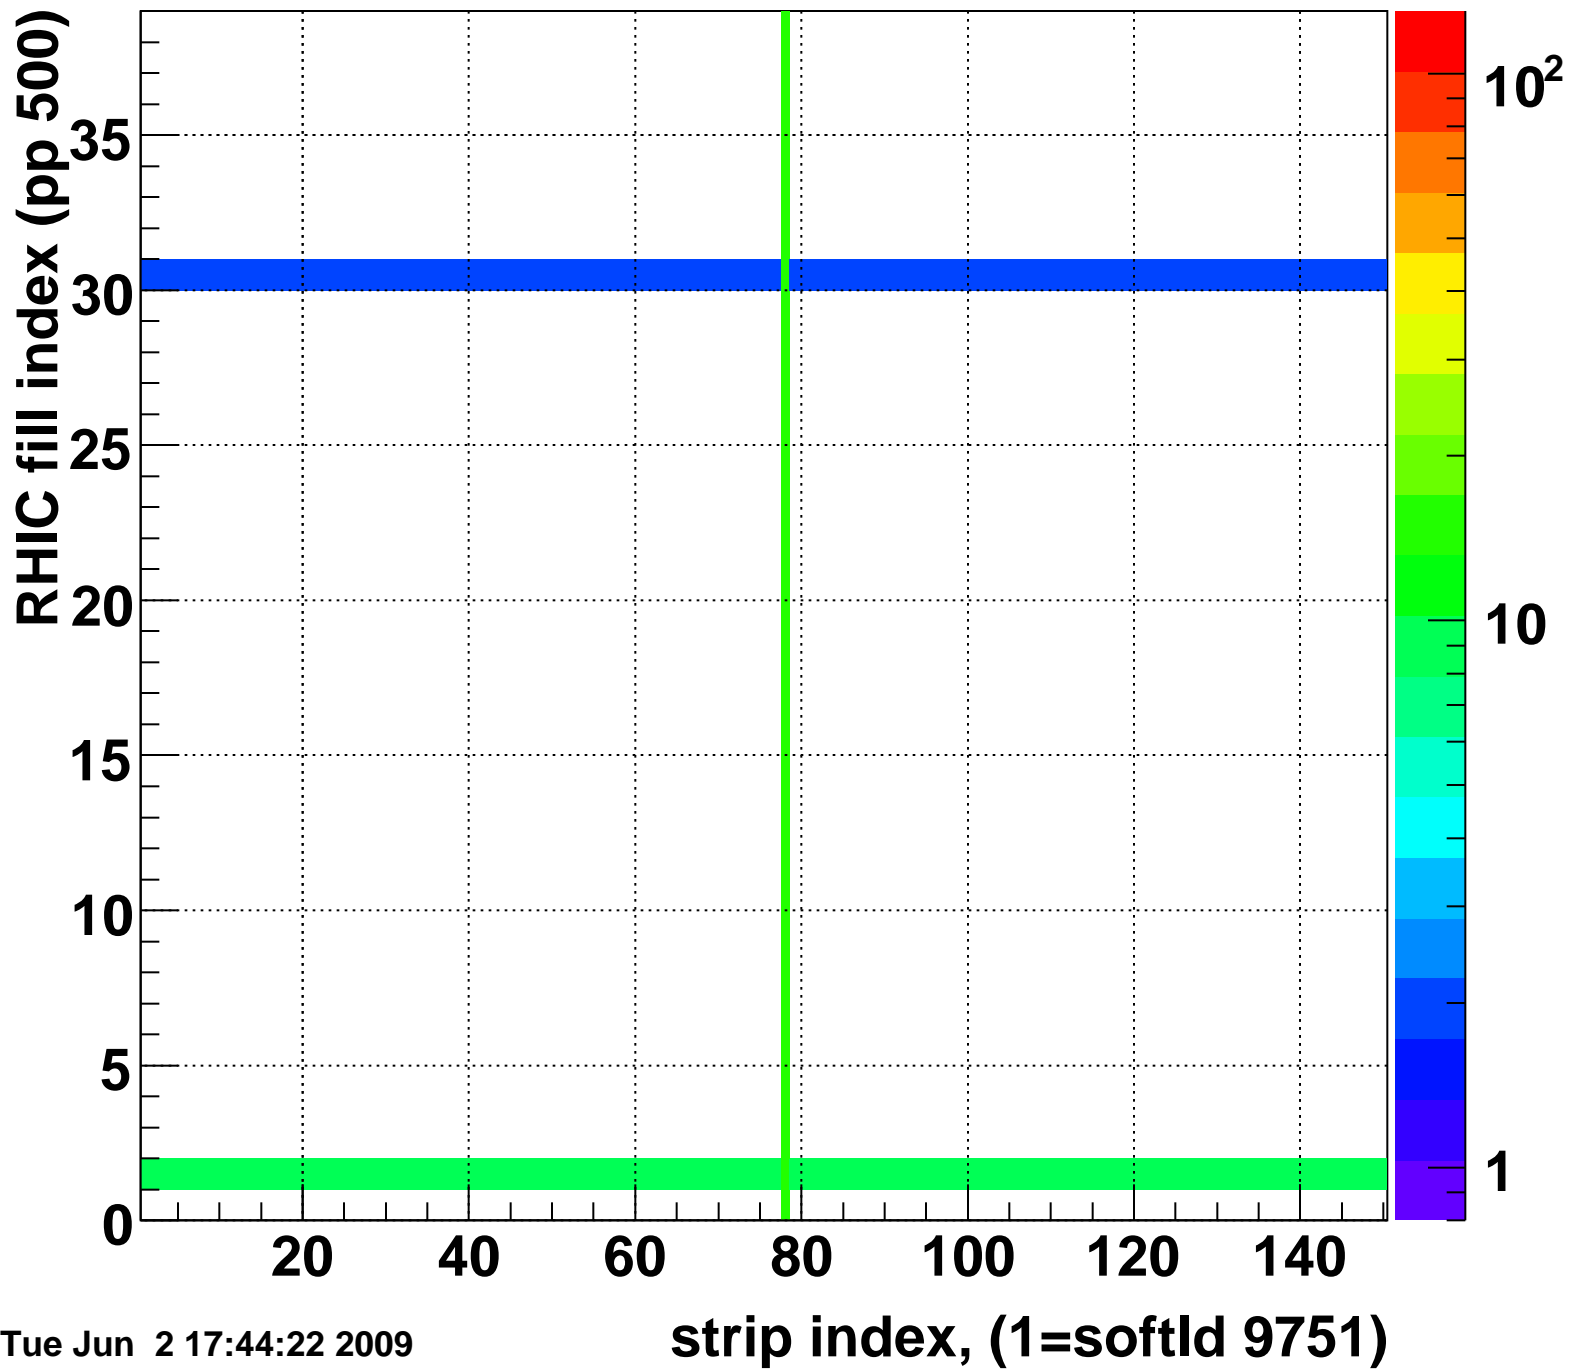

Rms of ped residuum (ADC), BSMDE mod=66, good strips

Entries 5513

Tue Jun 2 17:44:22 2009

Bad strips (color=error bits), BSMDE mod=66

Entries 337

Rms of ped residuum (ADC), BSMDP mod=66, good strips

Entries 5513

Tue Jun 2 17:44:22 2009

Bad strips (color=error bits), BSMDE mod=66

Entries 337

Tue Jun 2 17:44:22 2009