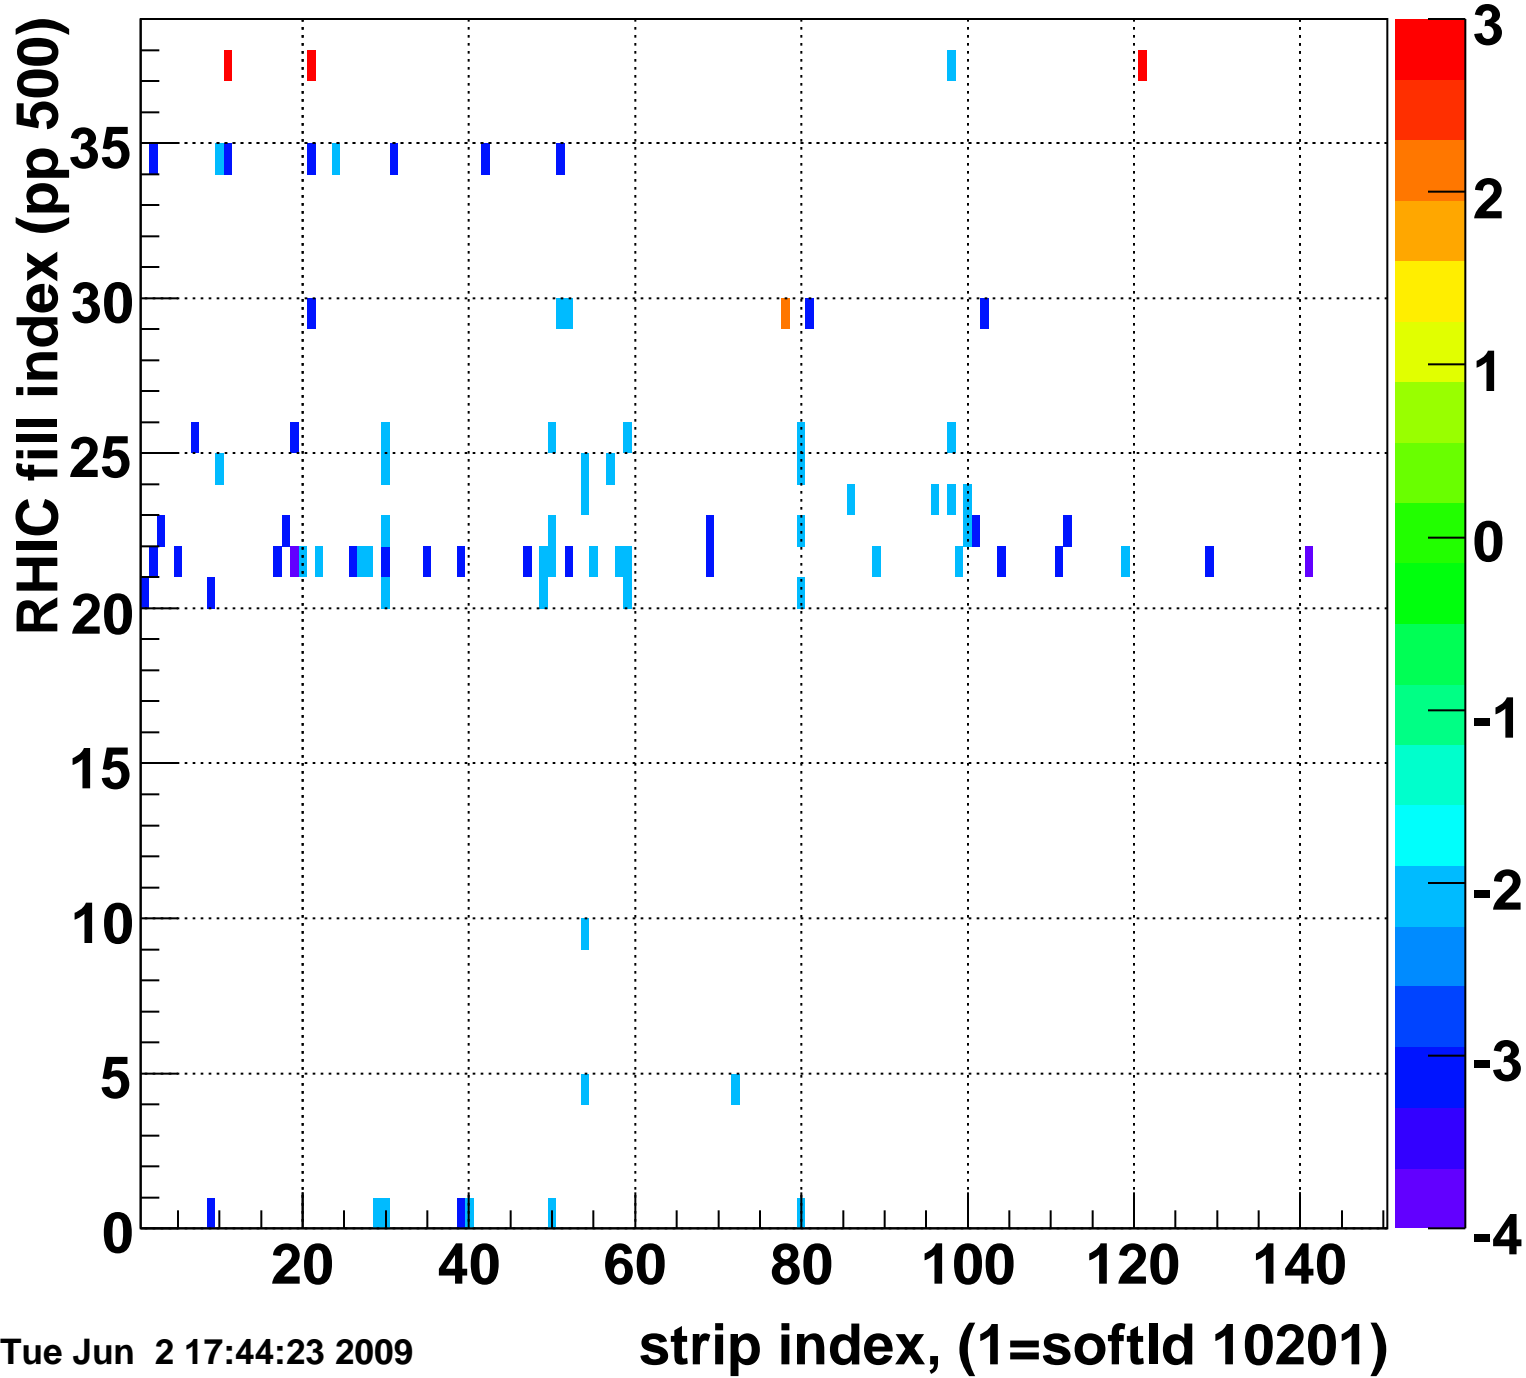

Rms of ped residuum (ADC), BSMDE mod=69, good strips

Entries 5550

Tue Jun 2 17:44:23 2009

Bad strips (color=error bits), BSMDE mod=69

Entries 300

Tue Jun 2 17:44:23 2009

Rms of ped residuum (ADC), BSMDP mod=69, good strips

Entries 5550

Tue Jun 2 17:44:23 2009

Bad strips (color=error bits), BSMDE mod=69

Entries 300

Tue Jun 2 17:44:23 2009