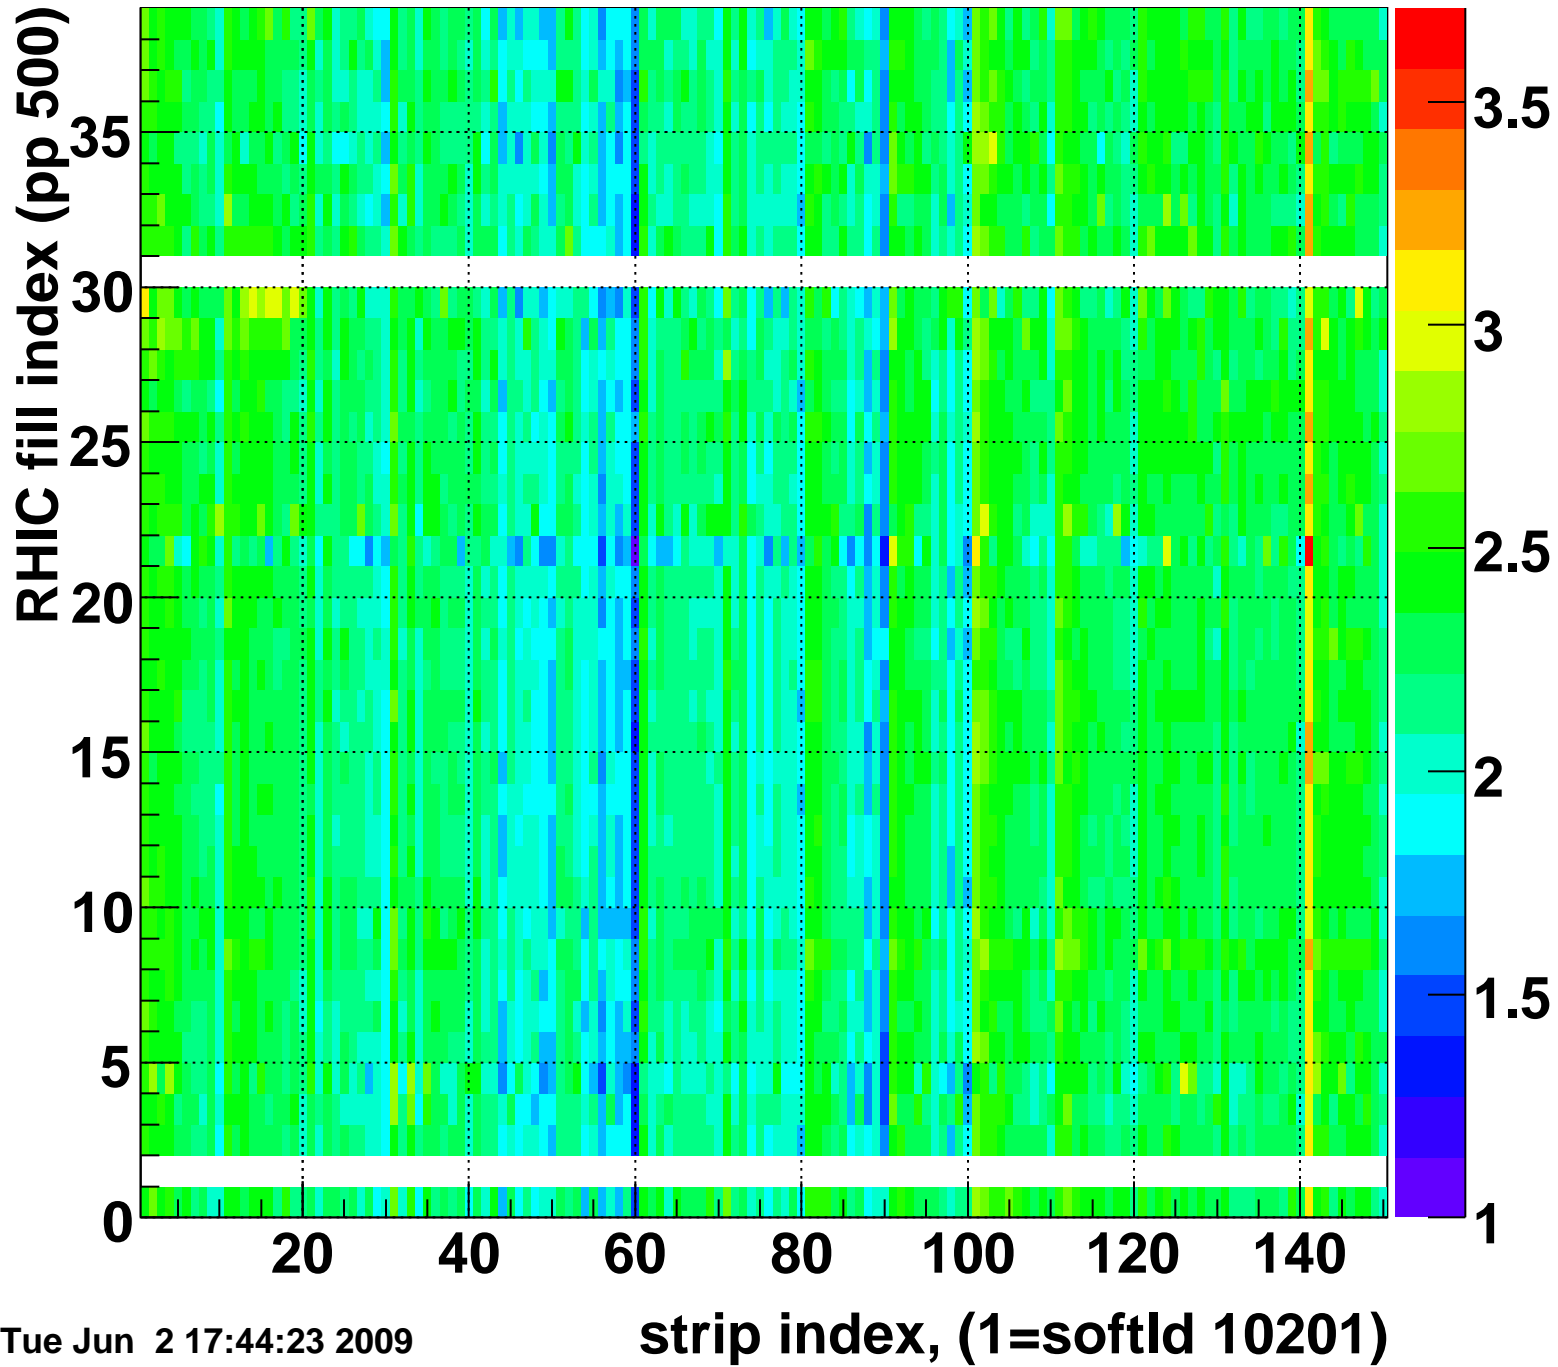

Rms of ped residuum (ADC), BSMDE mod=69, good strips

Entries 5550

Tue Jun 2 17:44:23 2009

Bad strips (color=error bits), BSMDE mod=69

Entries 300

Tue Jun 2 17:44:23 2009

Rms of ped residuum (ADC), BSMDP mod=69, good strips

Entries 5550

Tue Jun 2 17:44:23 2009

Bad strips (color=error bits), BSMDE mod=69

Entries 300

Tue Jun 2 17:44:23 2009