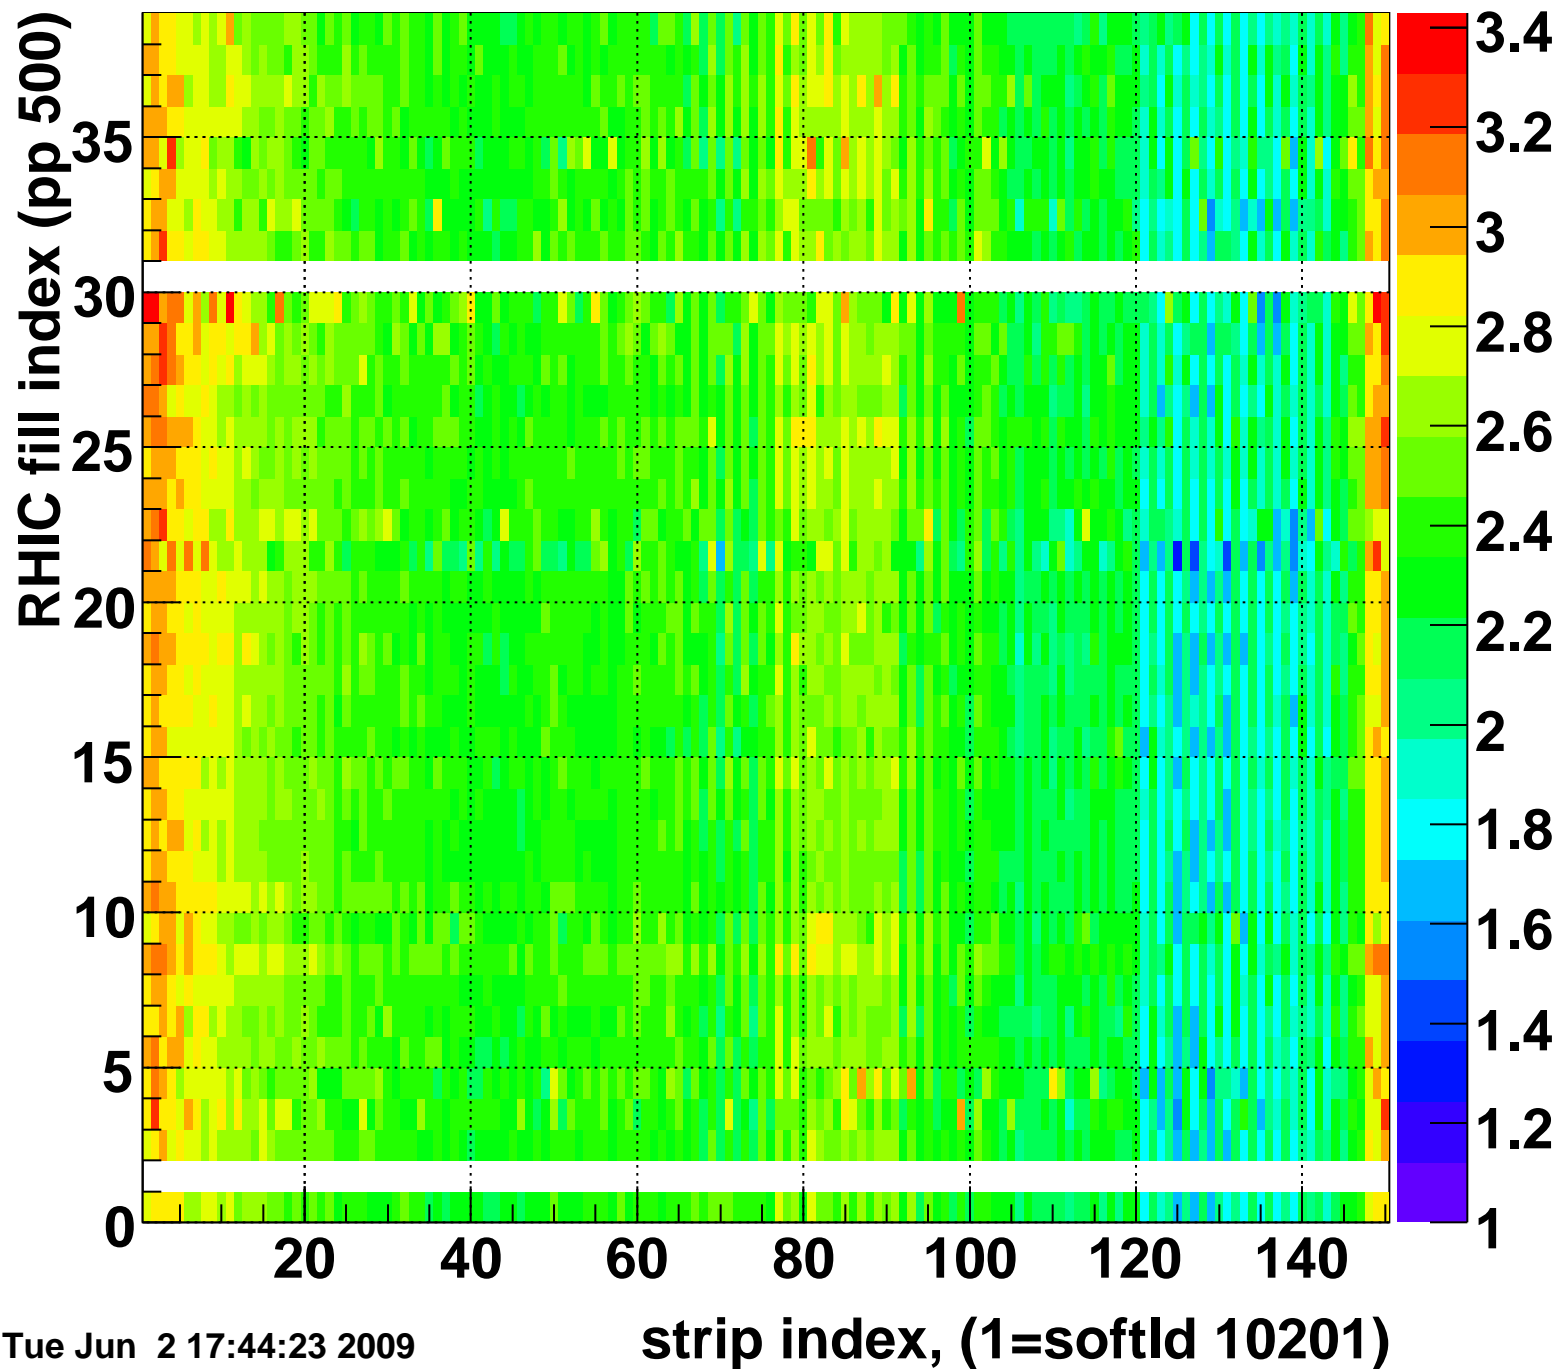

Rms of ped residuum (ADC), BSMDE mod=69, good strips

Entries 5550

Tue Jun 2 17:44:23 2009

Bad strips (color=error bits), BSMDE mod=69

Entries 300

Tue Jun 2 17:44:23 2009

Rms of ped residuum (ADC), BSMDP mod=69, good strips

Entries 5550

Tue Jun 2 17:44:23 2009

Bad strips (color=error bits), BSMDE mod=69

Entries 300

Tue Jun 2 17:44:23 2009