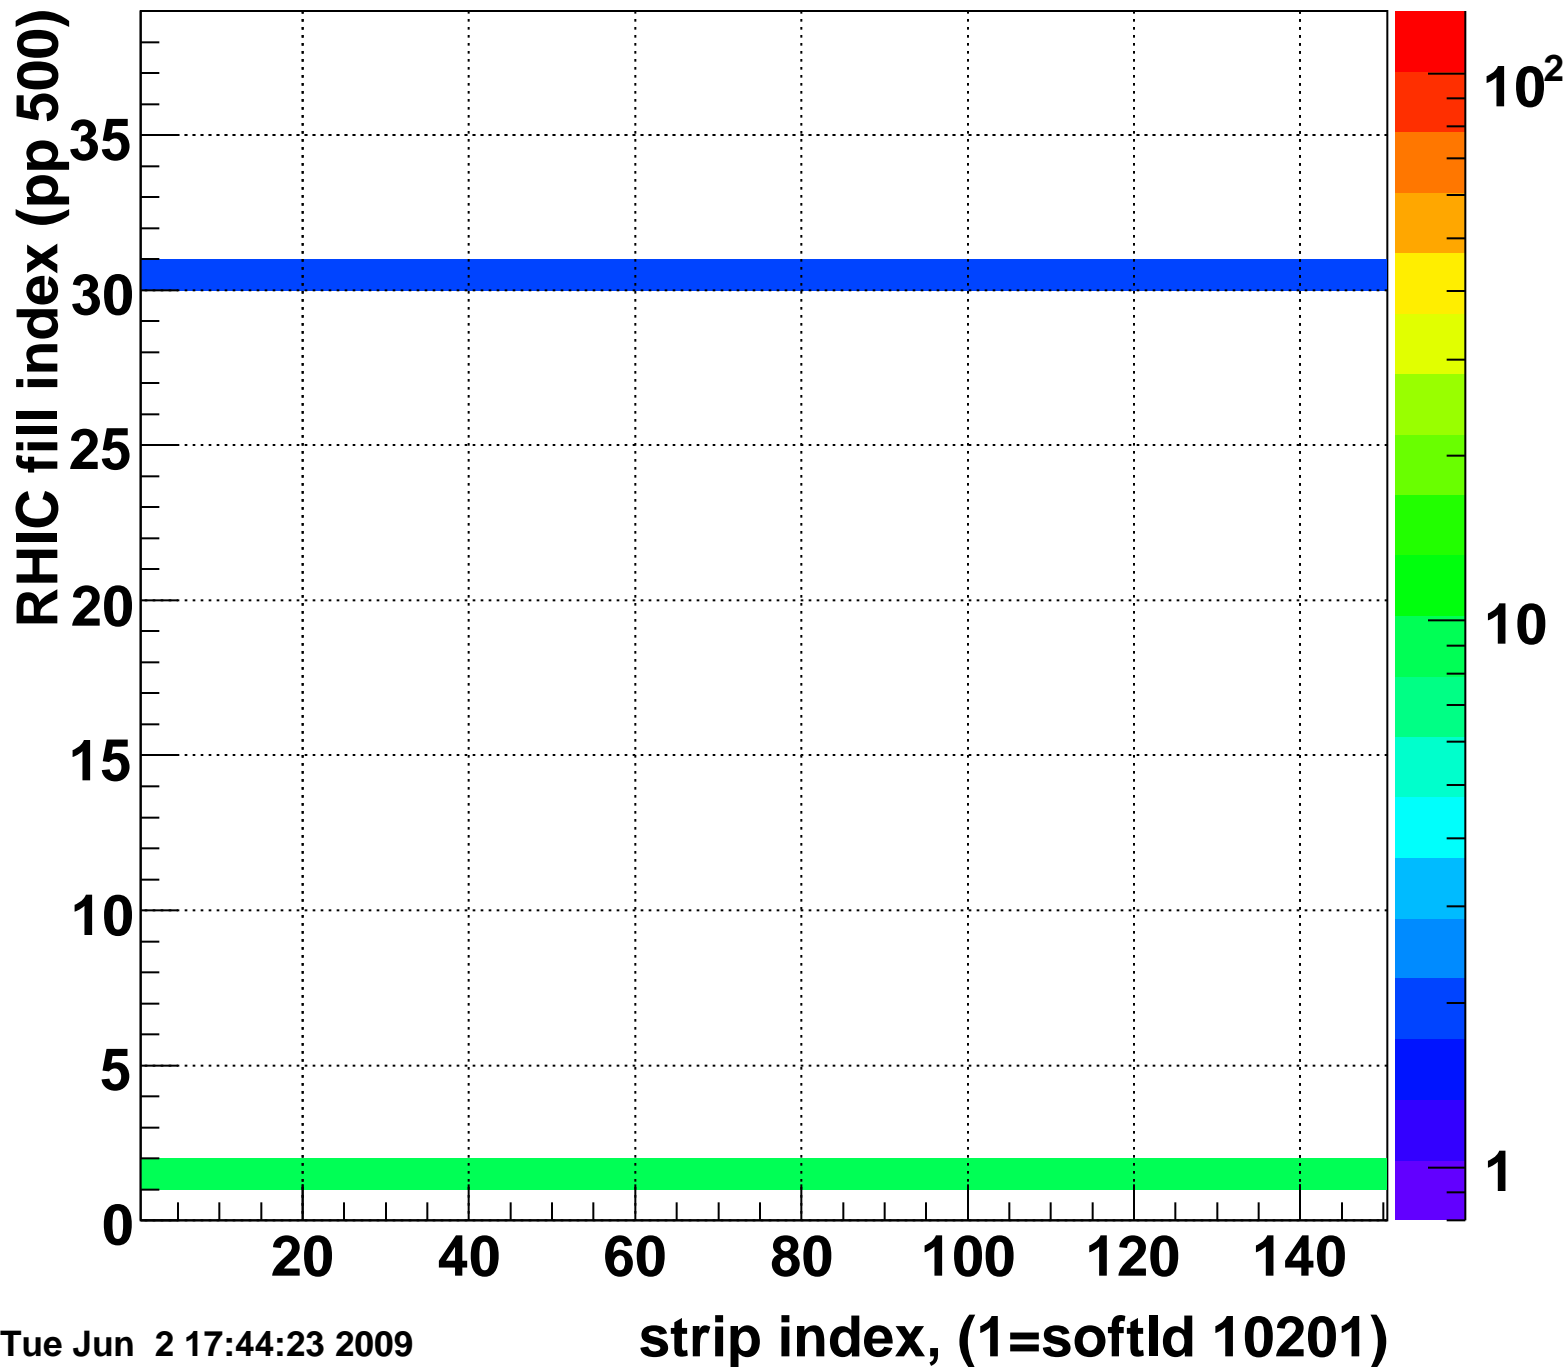

Rms of ped residuum (ADC), BSMDE mod=69, good strips

Entries 5550

Tue Jun 2 17:44:23 2009

Bad strips (color=error bits), BSMDE mod=69

Entries 300

Tue Jun 2 17:44:23 2009

Rms of ped residuum (ADC), BSMDP mod=69, good strips

Entries 5550

Tue Jun 2 17:44:23 2009

Bad strips (color=error bits), BSMDE mod=69

Entries 300

Tue Jun 2 17:44:23 2009