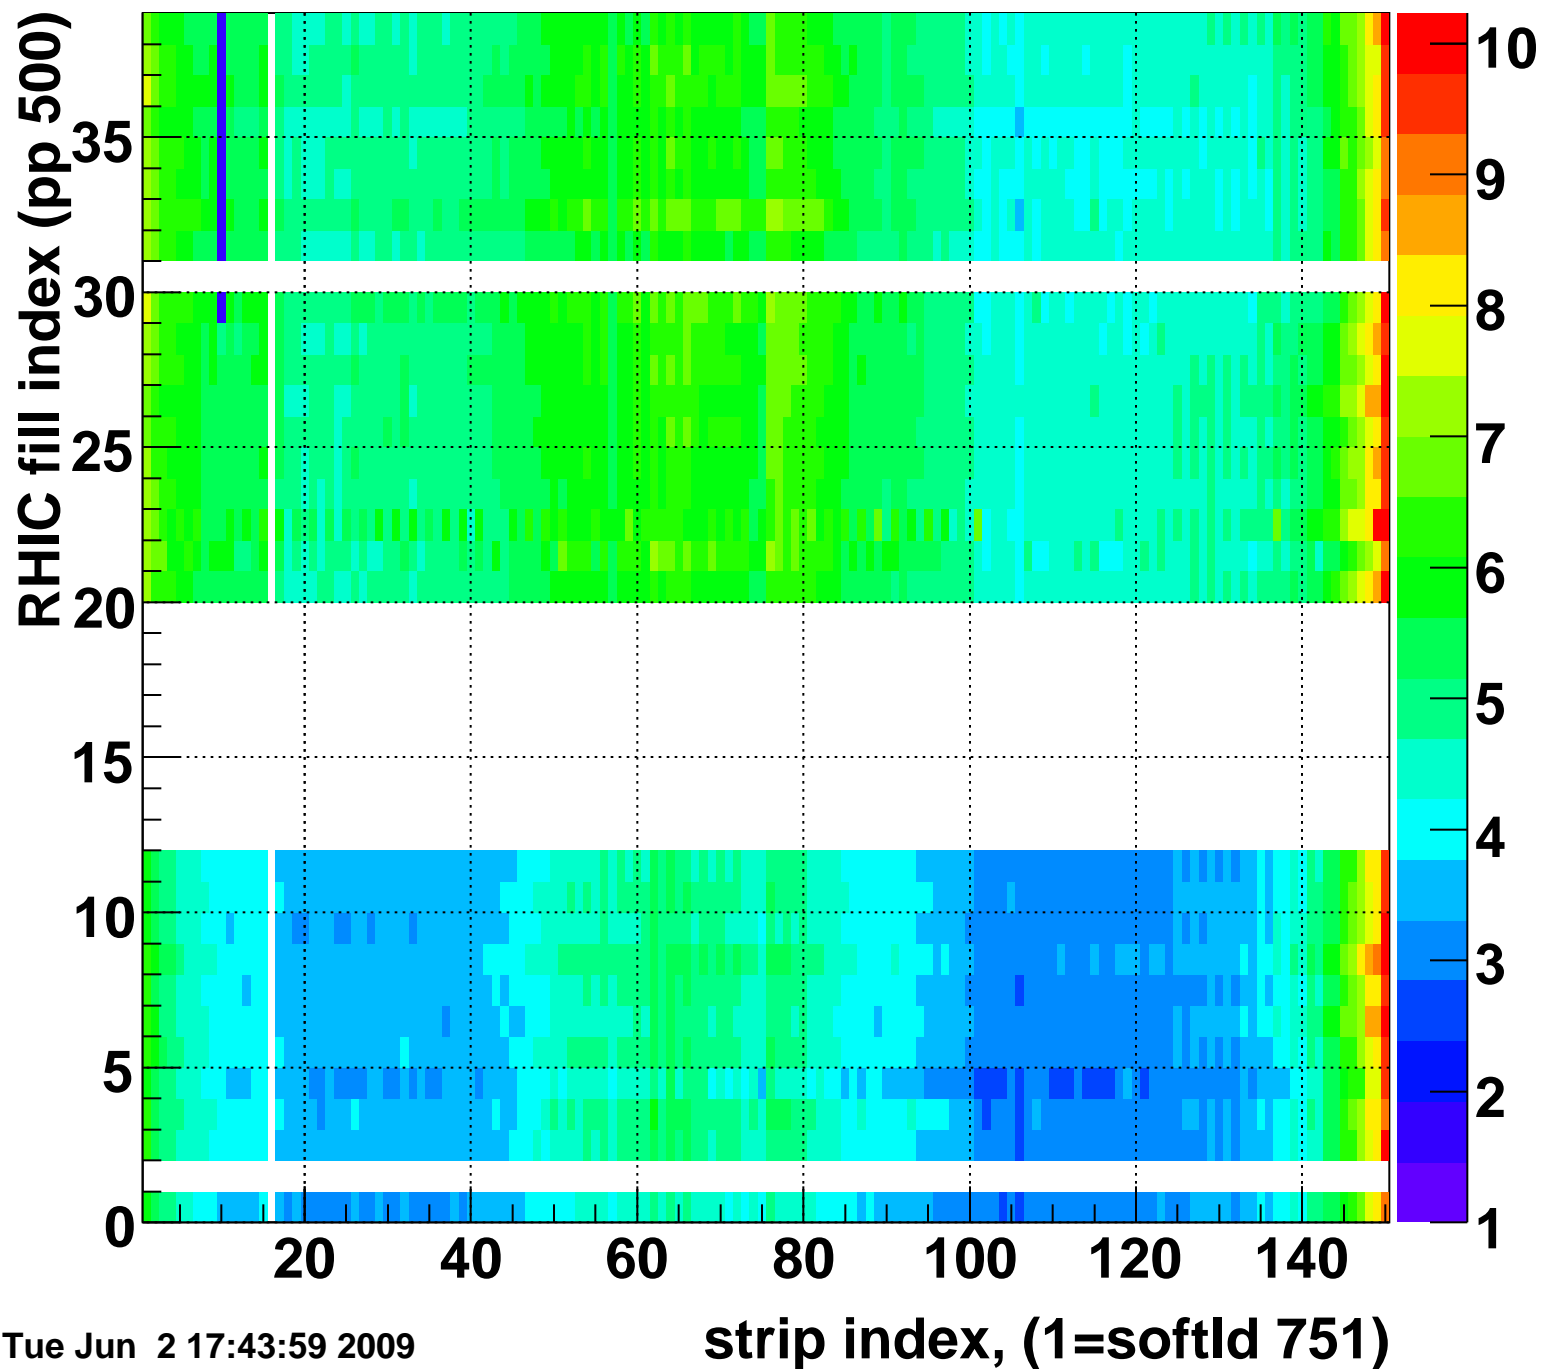

Mpv of ped residuum (ADC), BSMDE mod=6, good strips

Entries 14

Tue Jun 2 17:43:59 2009

Rms of ped residuum (ADC), BSMDE mod=6, good strips

Entries 4321

Tue Jun 2 17:43:59 2009

Bad strips (color=error bits), BSMDE mod=6

Entries 1529

Tue Jun 2 17:43:59 2009

Rms of ped residuum (ADC), BSMDP mod=6, good strips

Entries 4263

Tue Jun 2 17:43:59 2009

Bad strips (color=error bits), BSMDE mod=6

Entries 1587

Tue Jun 2 17:43:59 2009