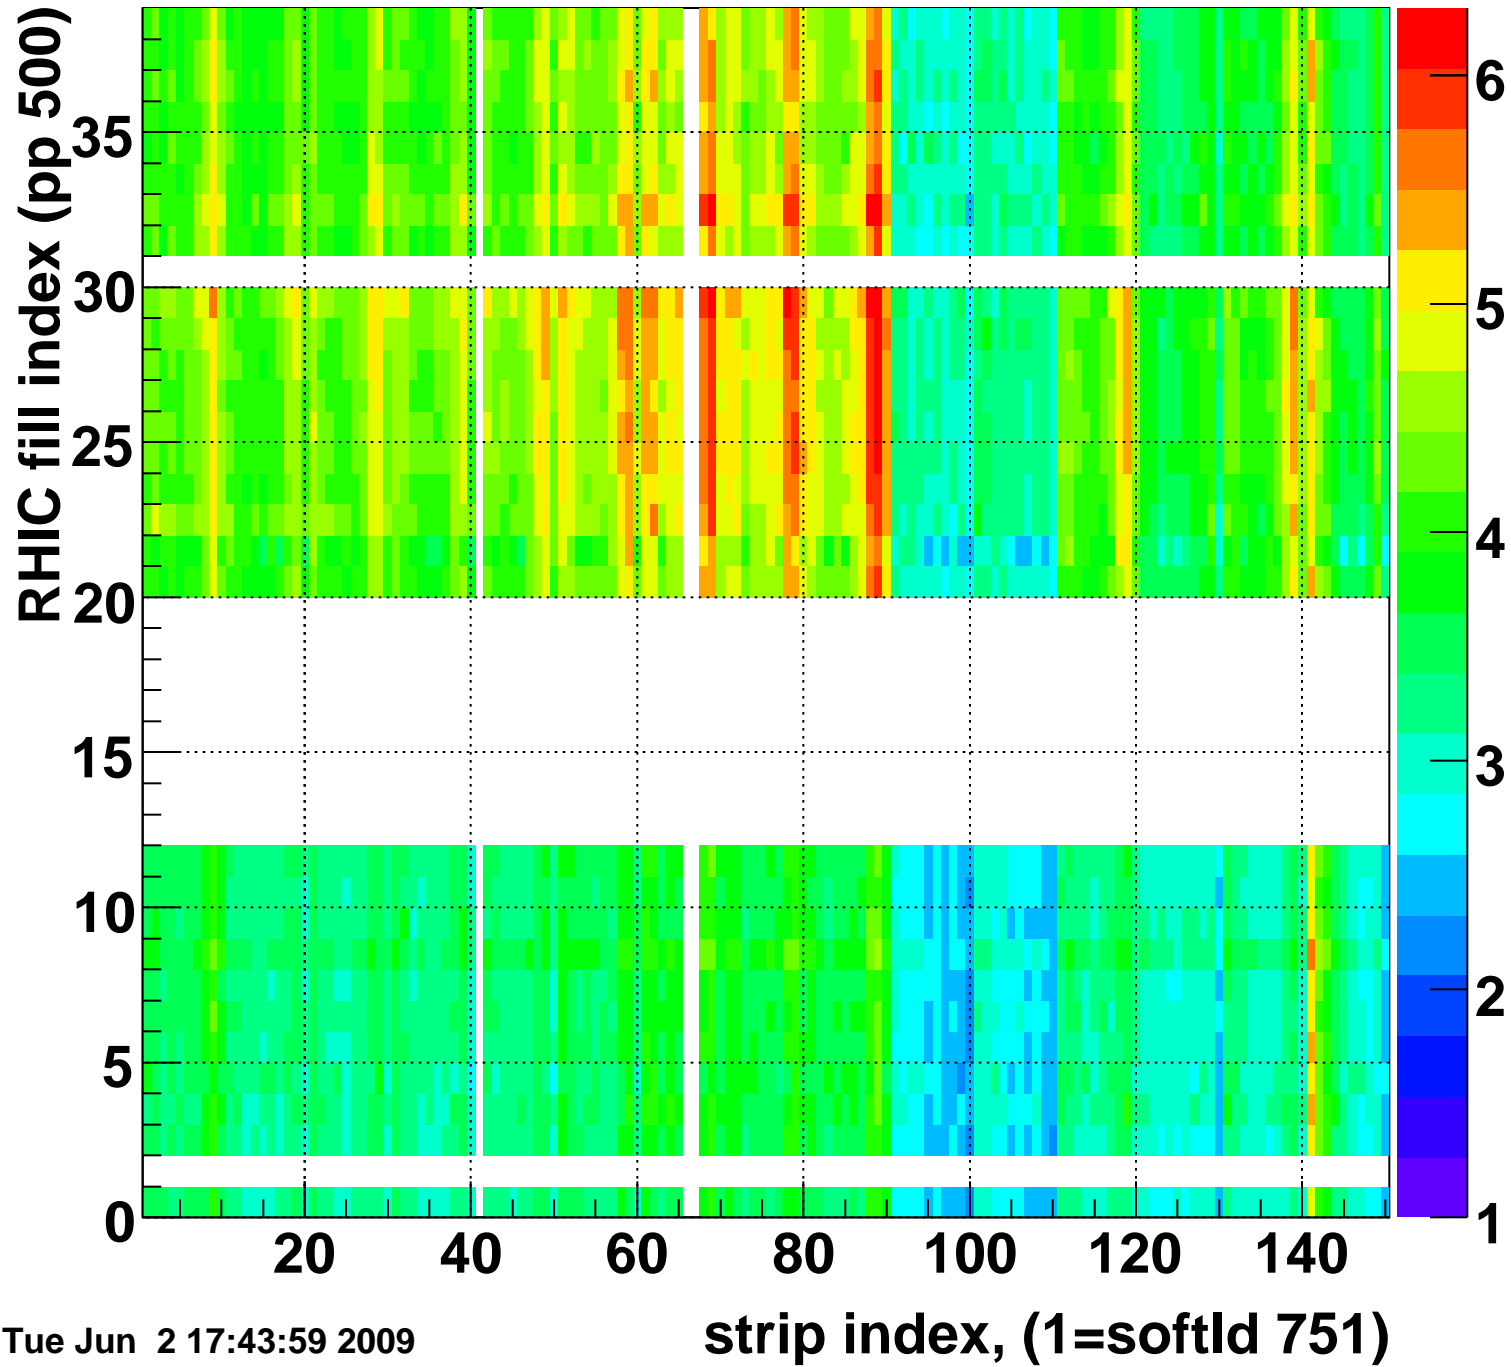

Mpv of ped residuum (ADC), BSMDE mod=6, good strips

Entries 14

Tue Jun 2 17:43:59 2009

Rms of ped residuum (ADC), BSMDE mod=6, good strips

Entries 4321

Tue Jun 2 17:43:59 2009

Bad strips (color=error bits), BSMDE mod=6

Entries 1529

Tue Jun 2 17:43:59 2009

Rms of ped residuum (ADC), BSMDP mod=6, good strips

Entries 4263

Tue Jun 2 17:43:59 2009

Bad strips (color=error bits), BSMDE mod=6

Entries 1587

Tue Jun 2 17:43:59 2009