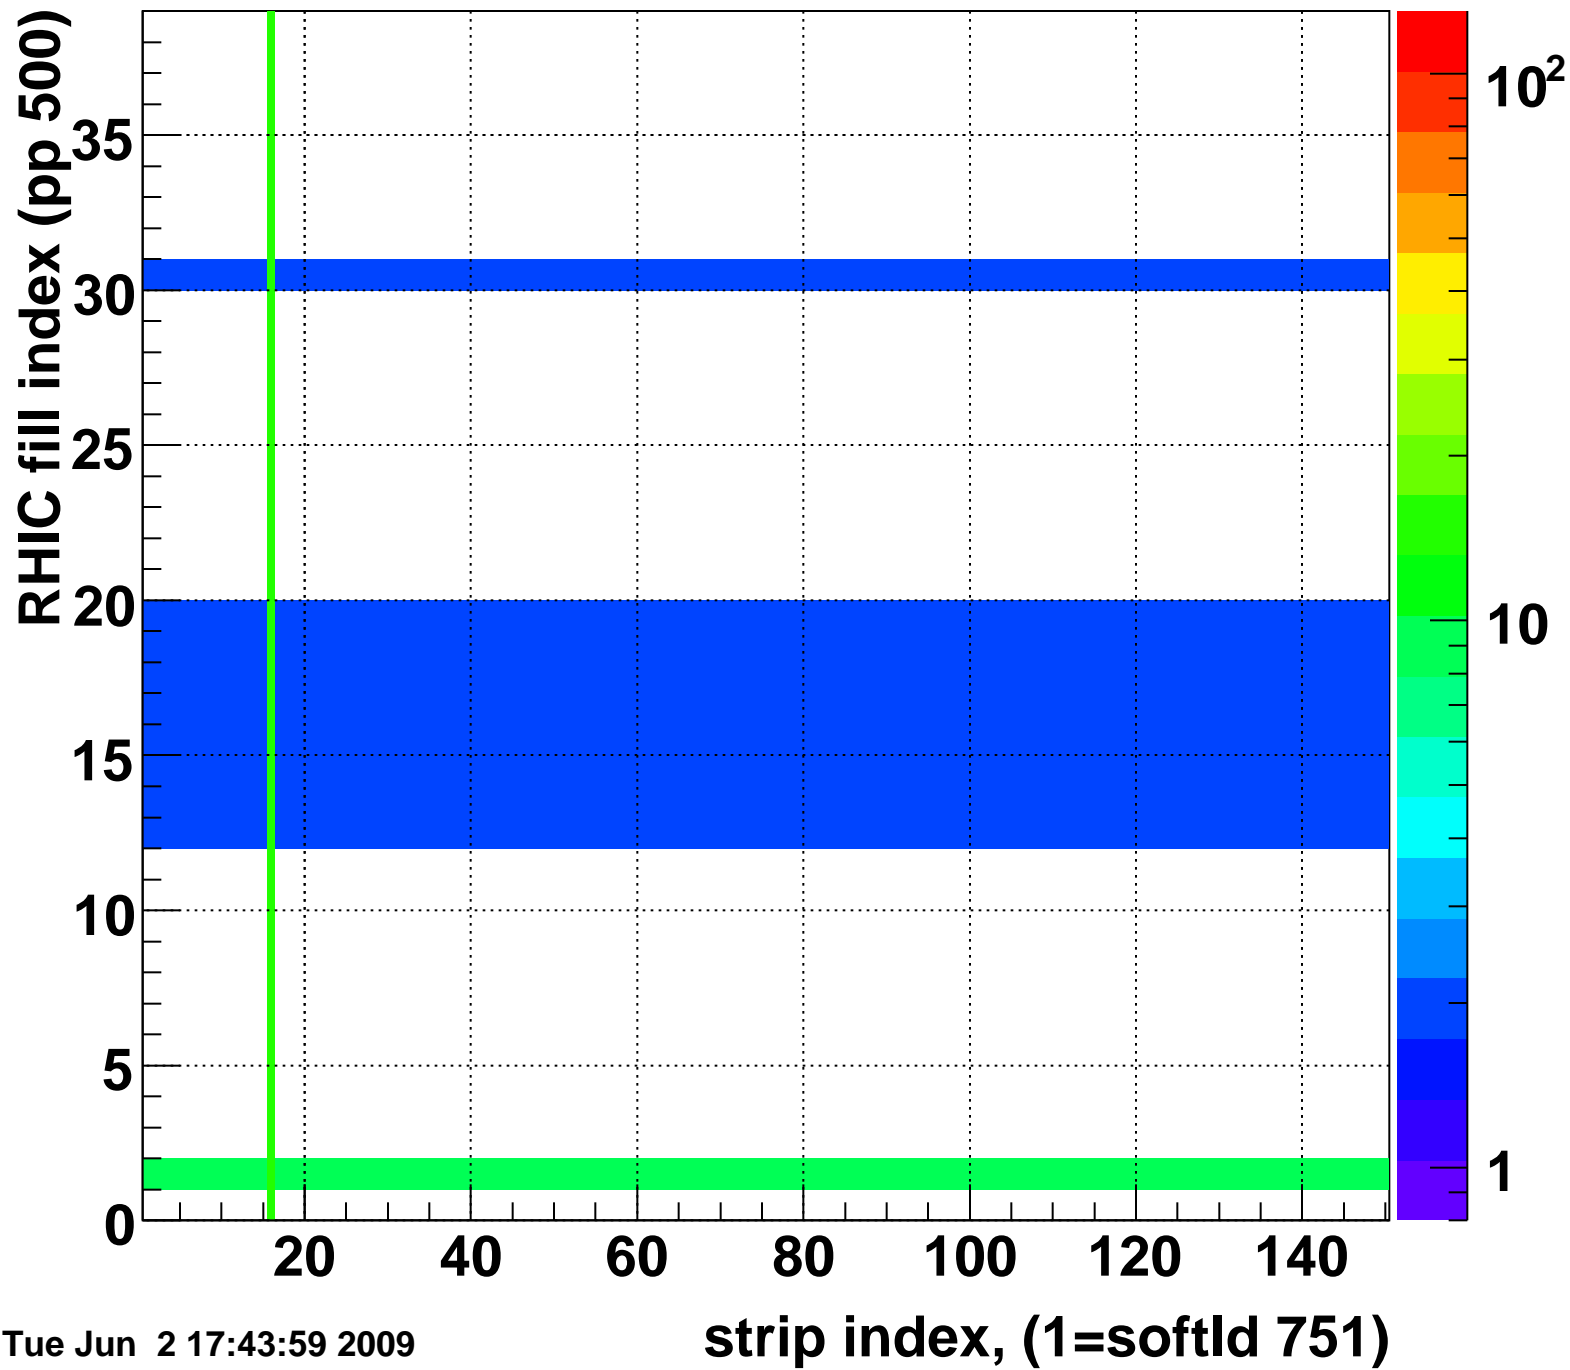

Mpv of ped residuum (ADC), BSMDE mod=6, good strips

Entries 14

Tue Jun 2 17:43:59 2009

Rms of ped residuum (ADC), BSMDE mod=6, good strips

Entries 4321

Tue Jun 2 17:43:59 2009

Bad strips (color=error bits), BSMDE mod=6

Entries 1529

Tue Jun 2 17:43:59 2009

Rms of ped residuum (ADC), BSMDP mod=6, good strips

Entries 4263

Tue Jun 2 17:43:59 2009

Bad strips (color=error bits), BSMDE mod=6

Entries 1587

Tue Jun 2 17:43:59 2009