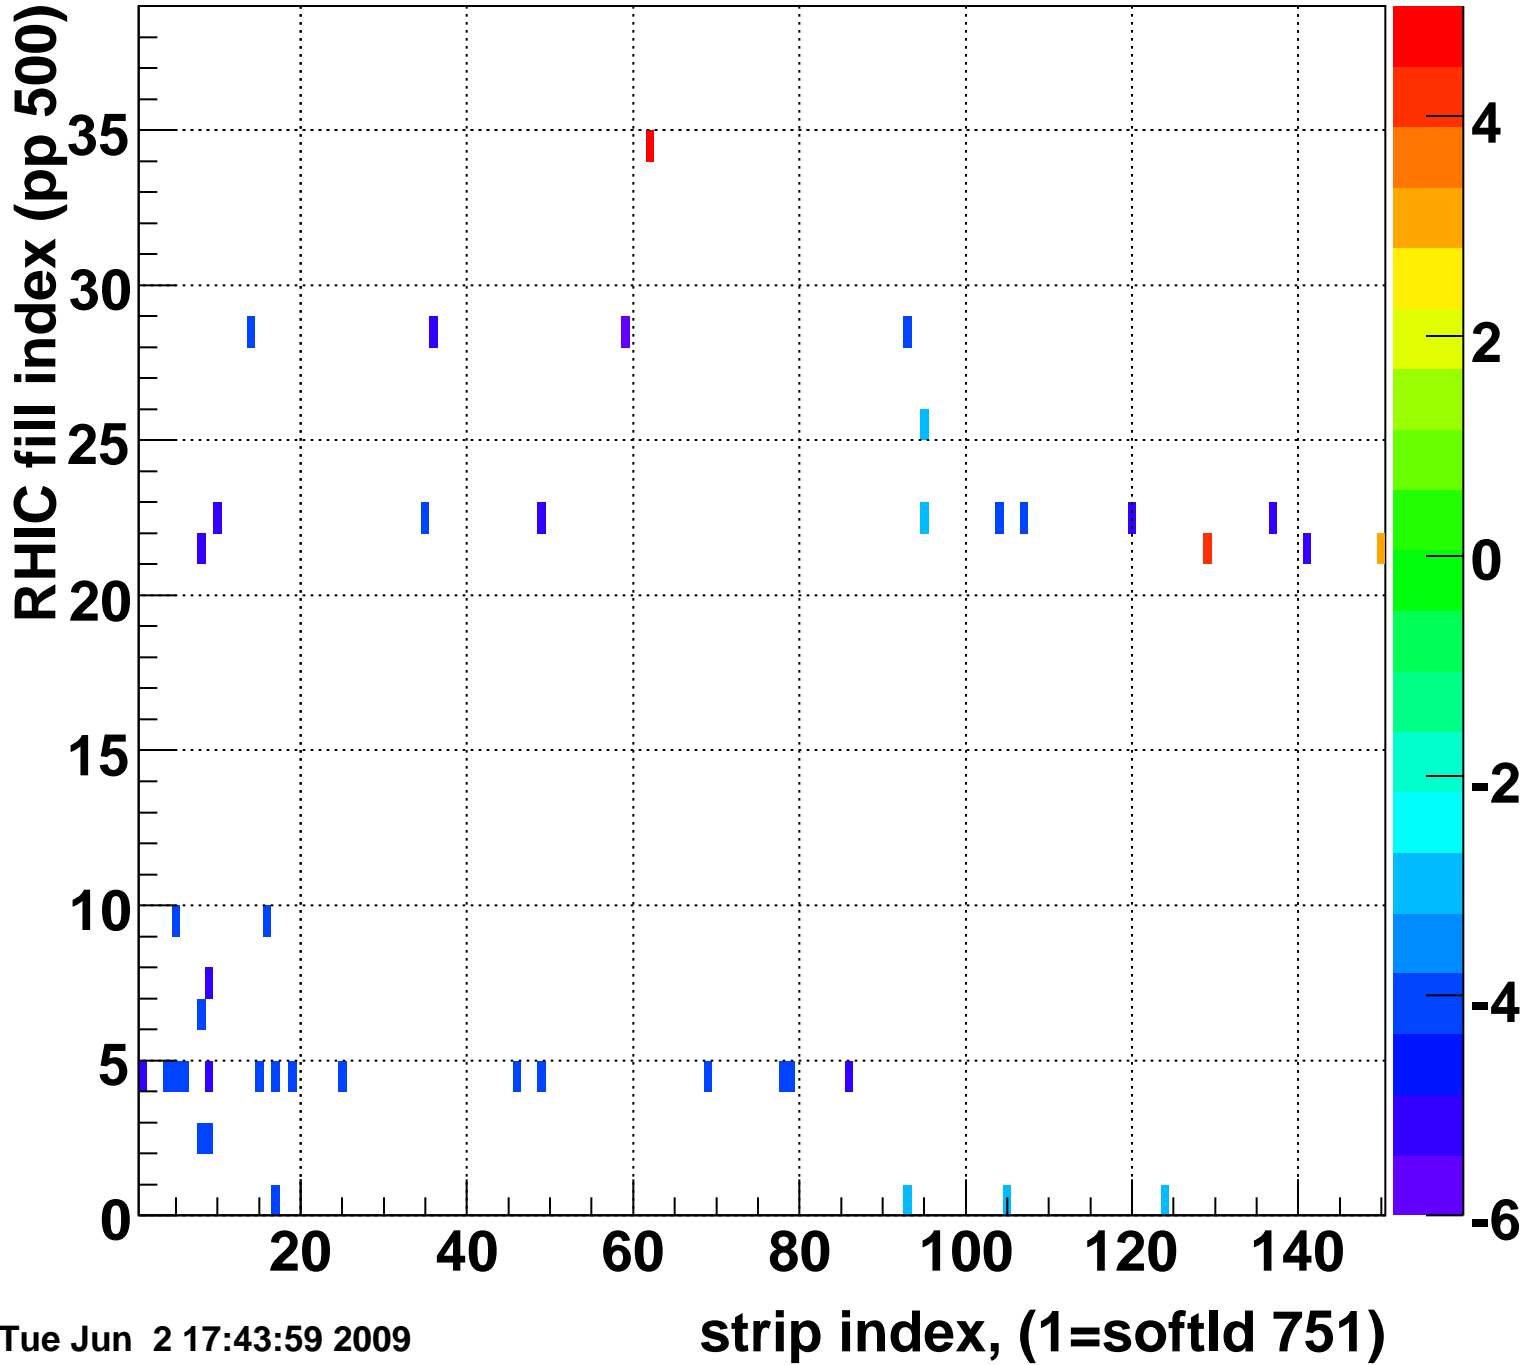

Mpv of ped residuum (ADC), BSMDE mod=6, good strips

Entries 14

Tue Jun 2 17:43:59 2009

Rms of ped residuum (ADC), BSMDE mod=6, good strips

Entries 4321

Tue Jun 2 17:43:59 2009

Bad strips (color=error bits), BSMDE mod=6

Entries 1529

Tue Jun 2 17:43:59 2009

Rms of ped residuum (ADC), BSMDP mod=6, good strips

Entries 4263

Tue Jun 2 17:43:59 2009

Bad strips (color=error bits), BSMDE mod=6

Entries 1587

Tue Jun 2 17:43:59 2009