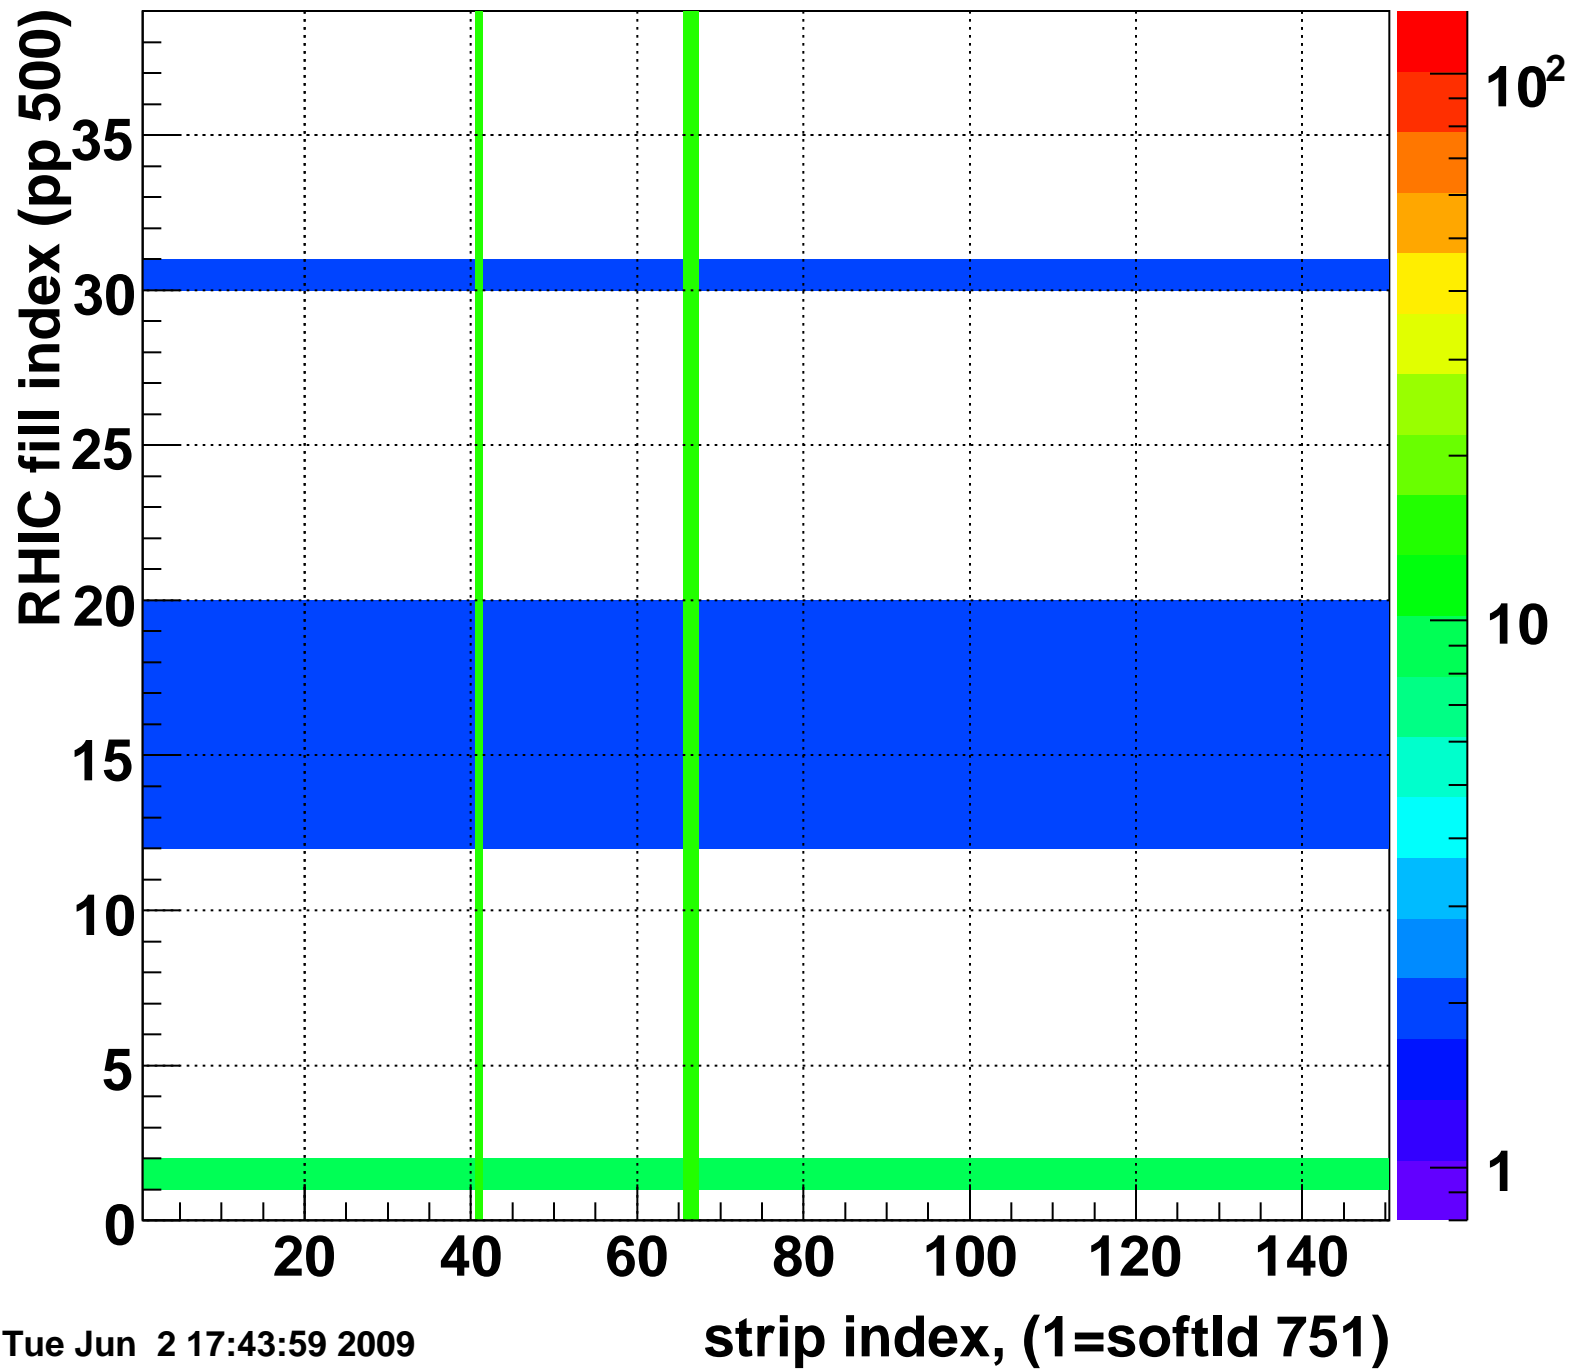

Mpv of ped residuum (ADC), BSMDE mod=6, good strips

Entries 14

Tue Jun 2 17:43:59 2009

Rms of ped residuum (ADC), BSMDE mod=6, good strips

Entries 4321

Tue Jun 2 17:43:59 2009

Bad strips (color=error bits), BSMDE mod=6

Entries 1529

Tue Jun 2 17:43:59 2009

Rms of ped residuum (ADC), BSMDP mod=6, good strips

Entries 4263

Tue Jun 2 17:43:59 2009

Bad strips (color=error bits), BSMDE mod=6

Entries 1587

Tue Jun 2 17:43:59 2009