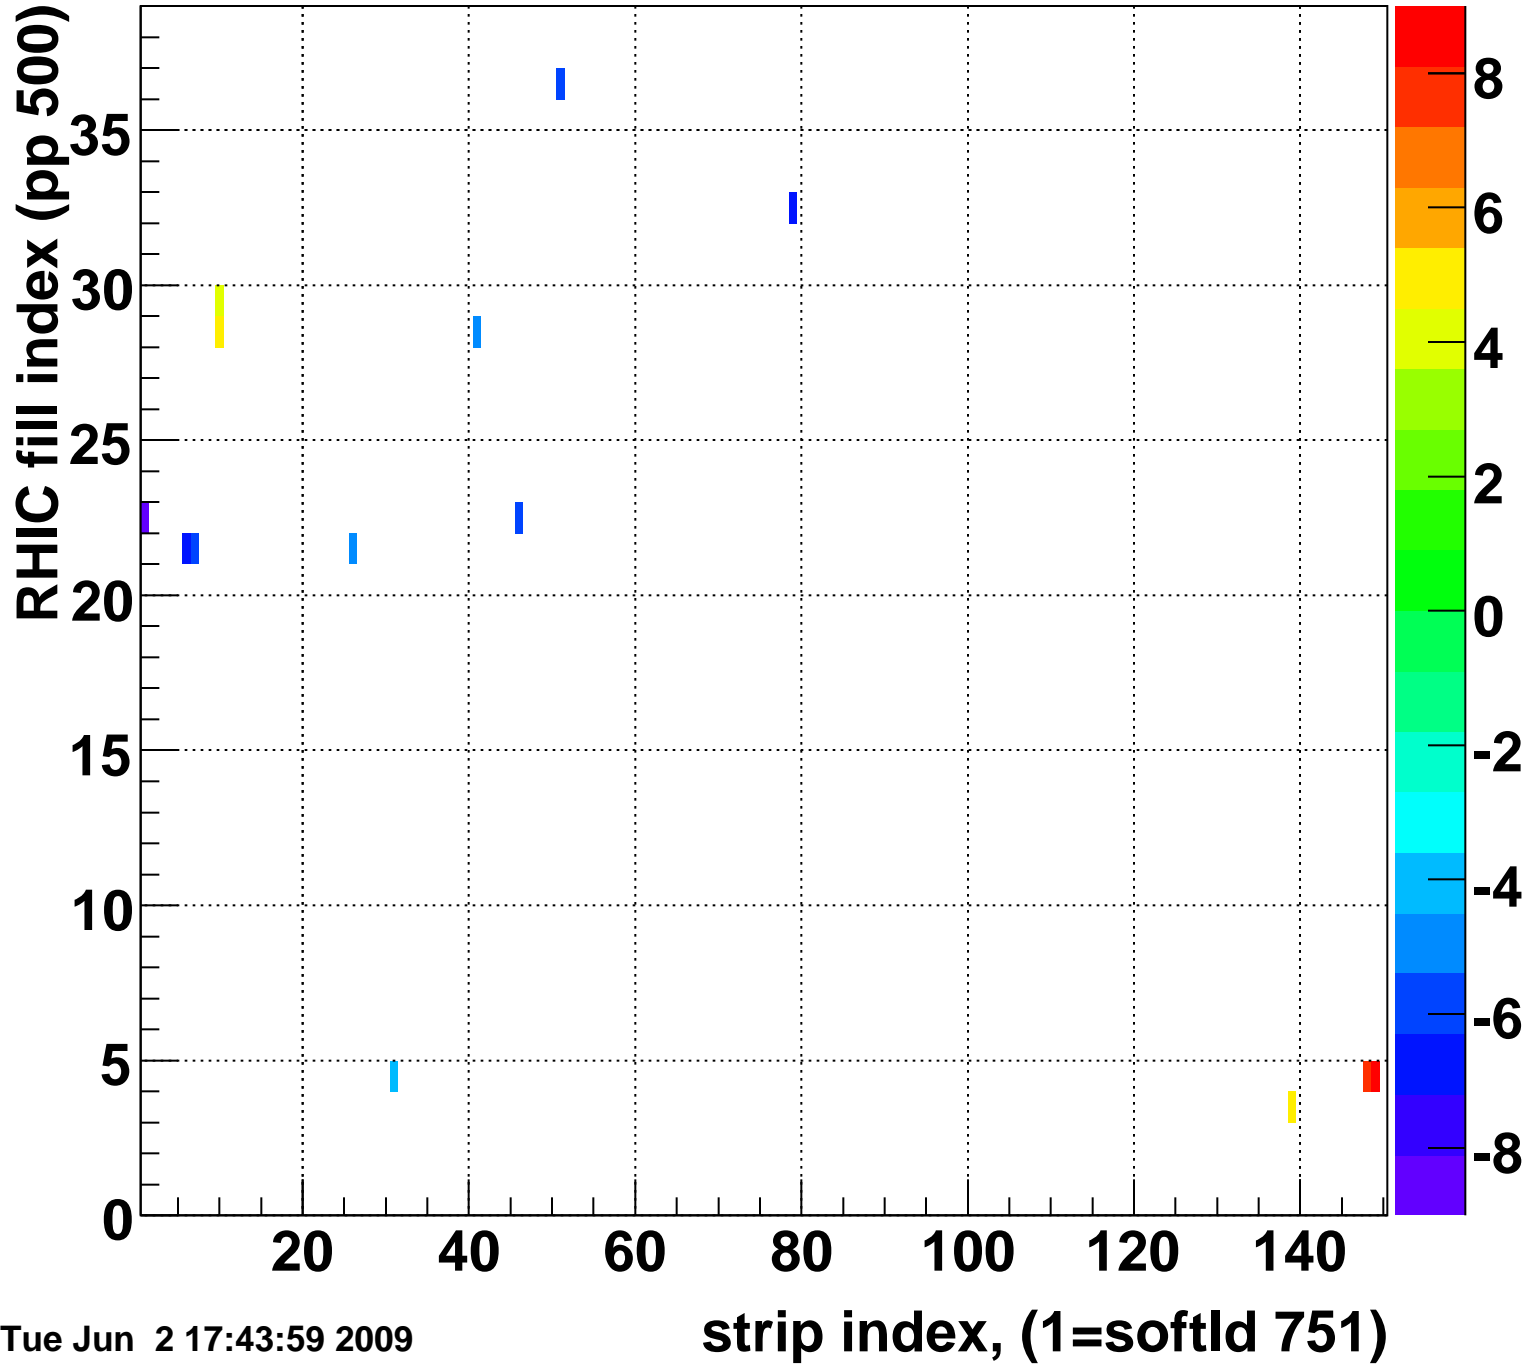

Mpv of ped residuum (ADC), BSMDE mod=6, good strips

Entries 14

Tue Jun 2 17:43:59 2009

Rms of ped residuum (ADC), BSMDE mod=6, good strips

Entries 4321

Tue Jun 2 17:43:59 2009

Bad strips (color=error bits), BSMDE mod=6

Entries 1529

Tue Jun 2 17:43:59 2009

Rms of ped residuum (ADC), BSMDP mod=6, good strips

Entries 4263

Tue Jun 2 17:43:59 2009

Bad strips (color=error bits), BSMDE mod=6

Entries 1587

Tue Jun 2 17:43:59 2009