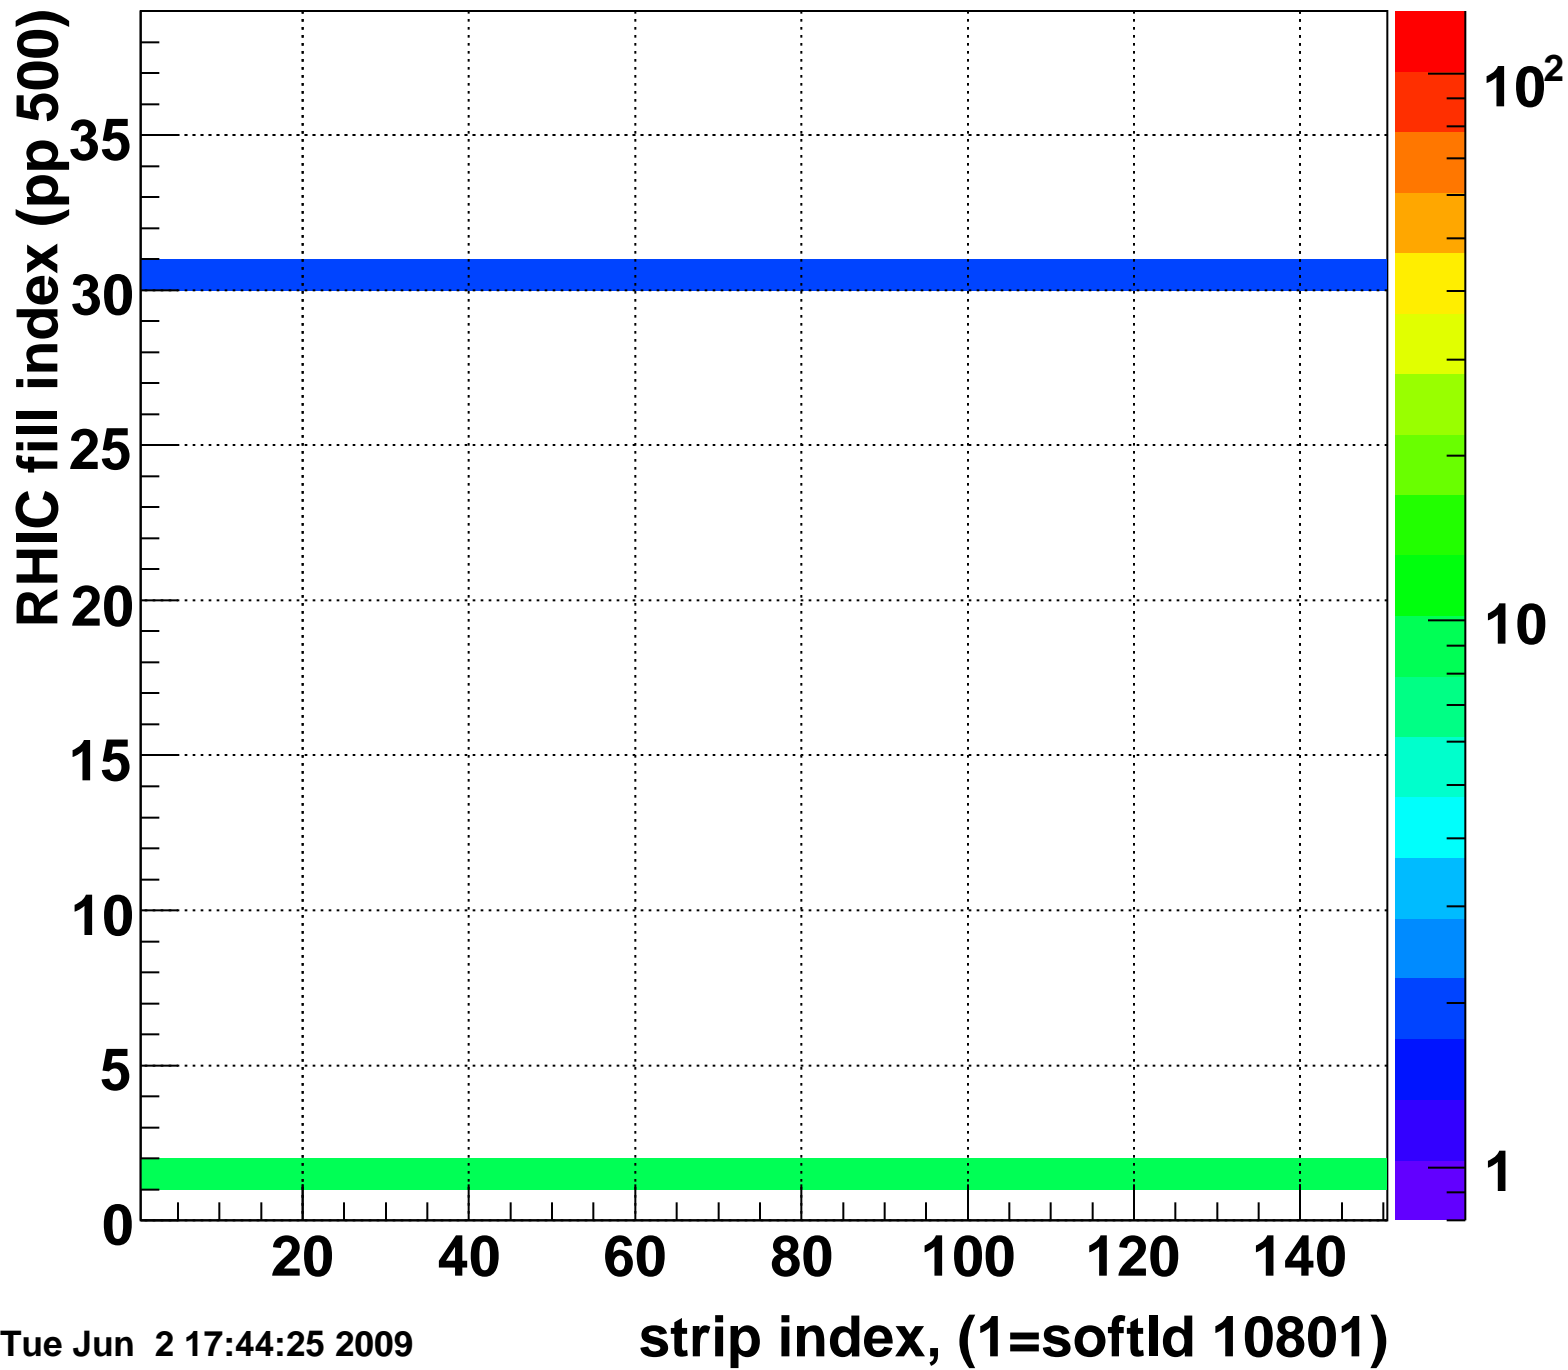

Rms of ped residuum (ADC), BSMDE mod=73, good strips

Entries 5476

Tue Jun 2 17:44:25 2009

Bad strips (color=error bits), BSMDE mod=73

Entries 374

Tue Jun 2 17:44:25 2009

Mpv of ped residuum (ADC), BSMDP mod=73, good strips

Entries 40

Tue Jun 2 17:44:25 2009

Rms of ped residuum (ADC), BSMDP mod=73, good strips

Entries 5550

Tue Jun 2 17:44:25 2009

Bad strips (color=error bits), BSMDE mod=73

Entries 300

Tue Jun 2 17:44:25 2009