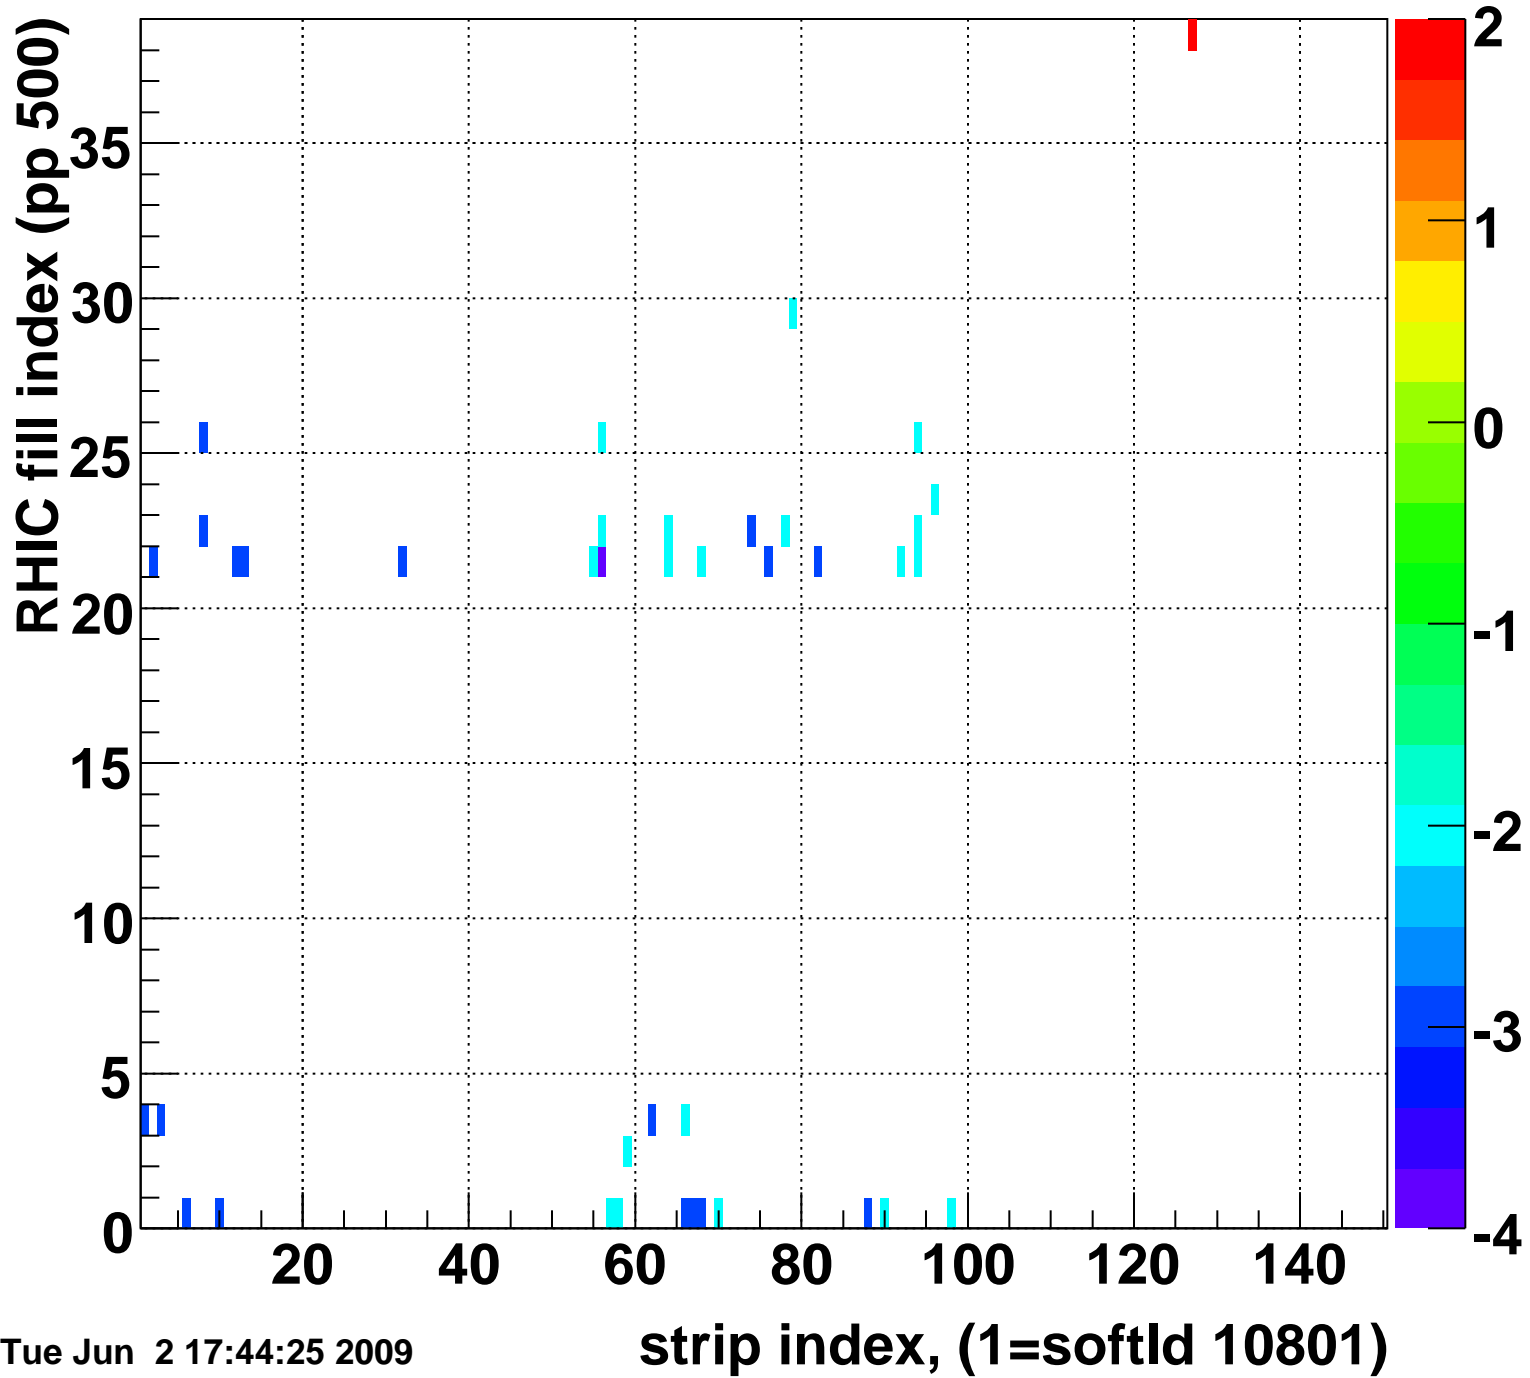

Rms of ped residuum (ADC), BSMDE mod=73, good strips

Entries 5476

Tue Jun 2 17:44:25 2009

Bad strips (color=error bits), BSMDE mod=73

Entries 374

Tue Jun 2 17:44:25 2009

Mpv of ped residuum (ADC), BSMDP mod=73, good strips

Entries 40

Tue Jun 2 17:44:25 2009

Rms of ped residuum (ADC), BSMDP mod=73, good strips

Entries 5550

Tue Jun 2 17:44:25 2009

Bad strips (color=error bits), BSMDE mod=73

Entries 300

Tue Jun 2 17:44:25 2009