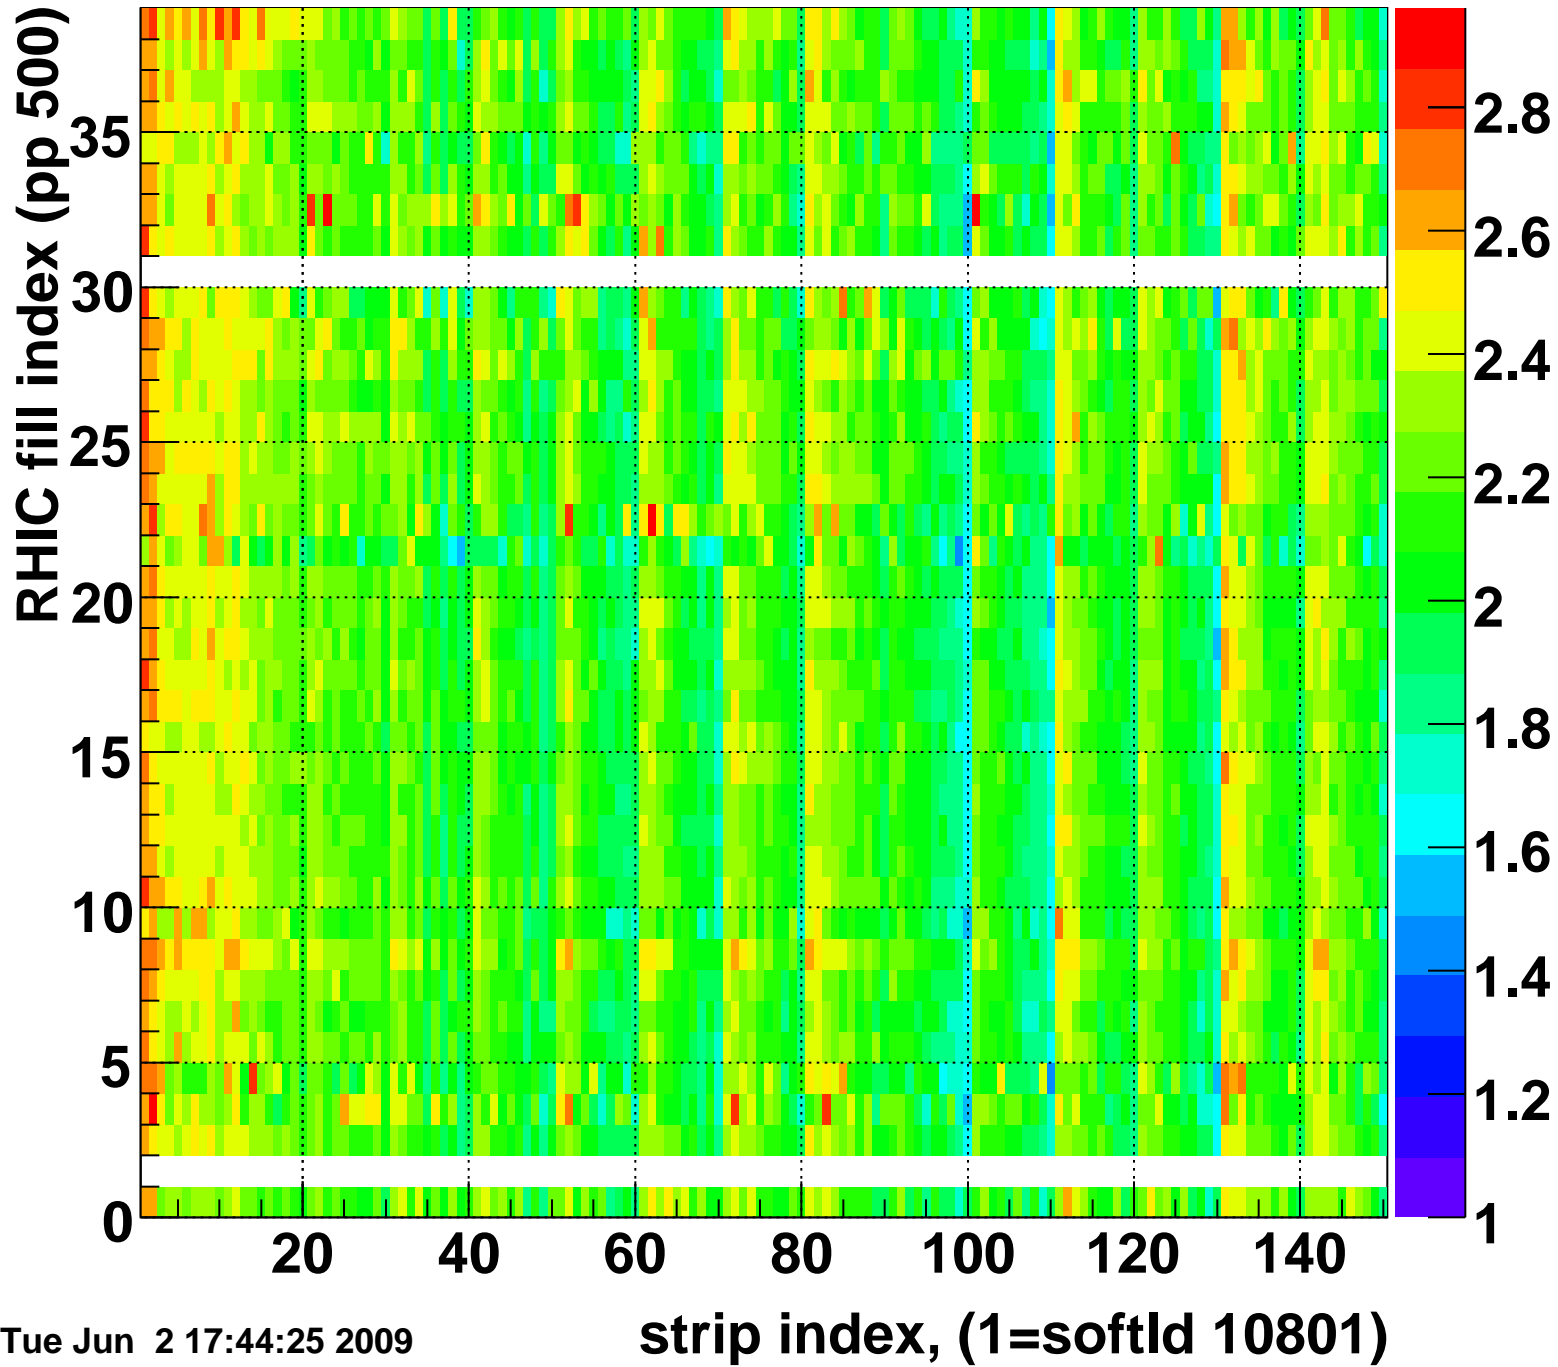

Rms of ped residuum (ADC), BSMDE mod=73, good strips

Entries 5476

Tue Jun 2 17:44:25 2009

Bad strips (color=error bits), BSMDE mod=73

Entries 374

Tue Jun 2 17:44:25 2009

Mpv of ped residuum (ADC), BSMDP mod=73, good strips

Entries 40

Tue Jun 2 17:44:25 2009

Rms of ped residuum (ADC), BSMDP mod=73, good strips

Entries 5550

Tue Jun 2 17:44:25 2009

Bad strips (color=error bits), BSMDE mod=73

Entries 300

Tue Jun 2 17:44:25 2009