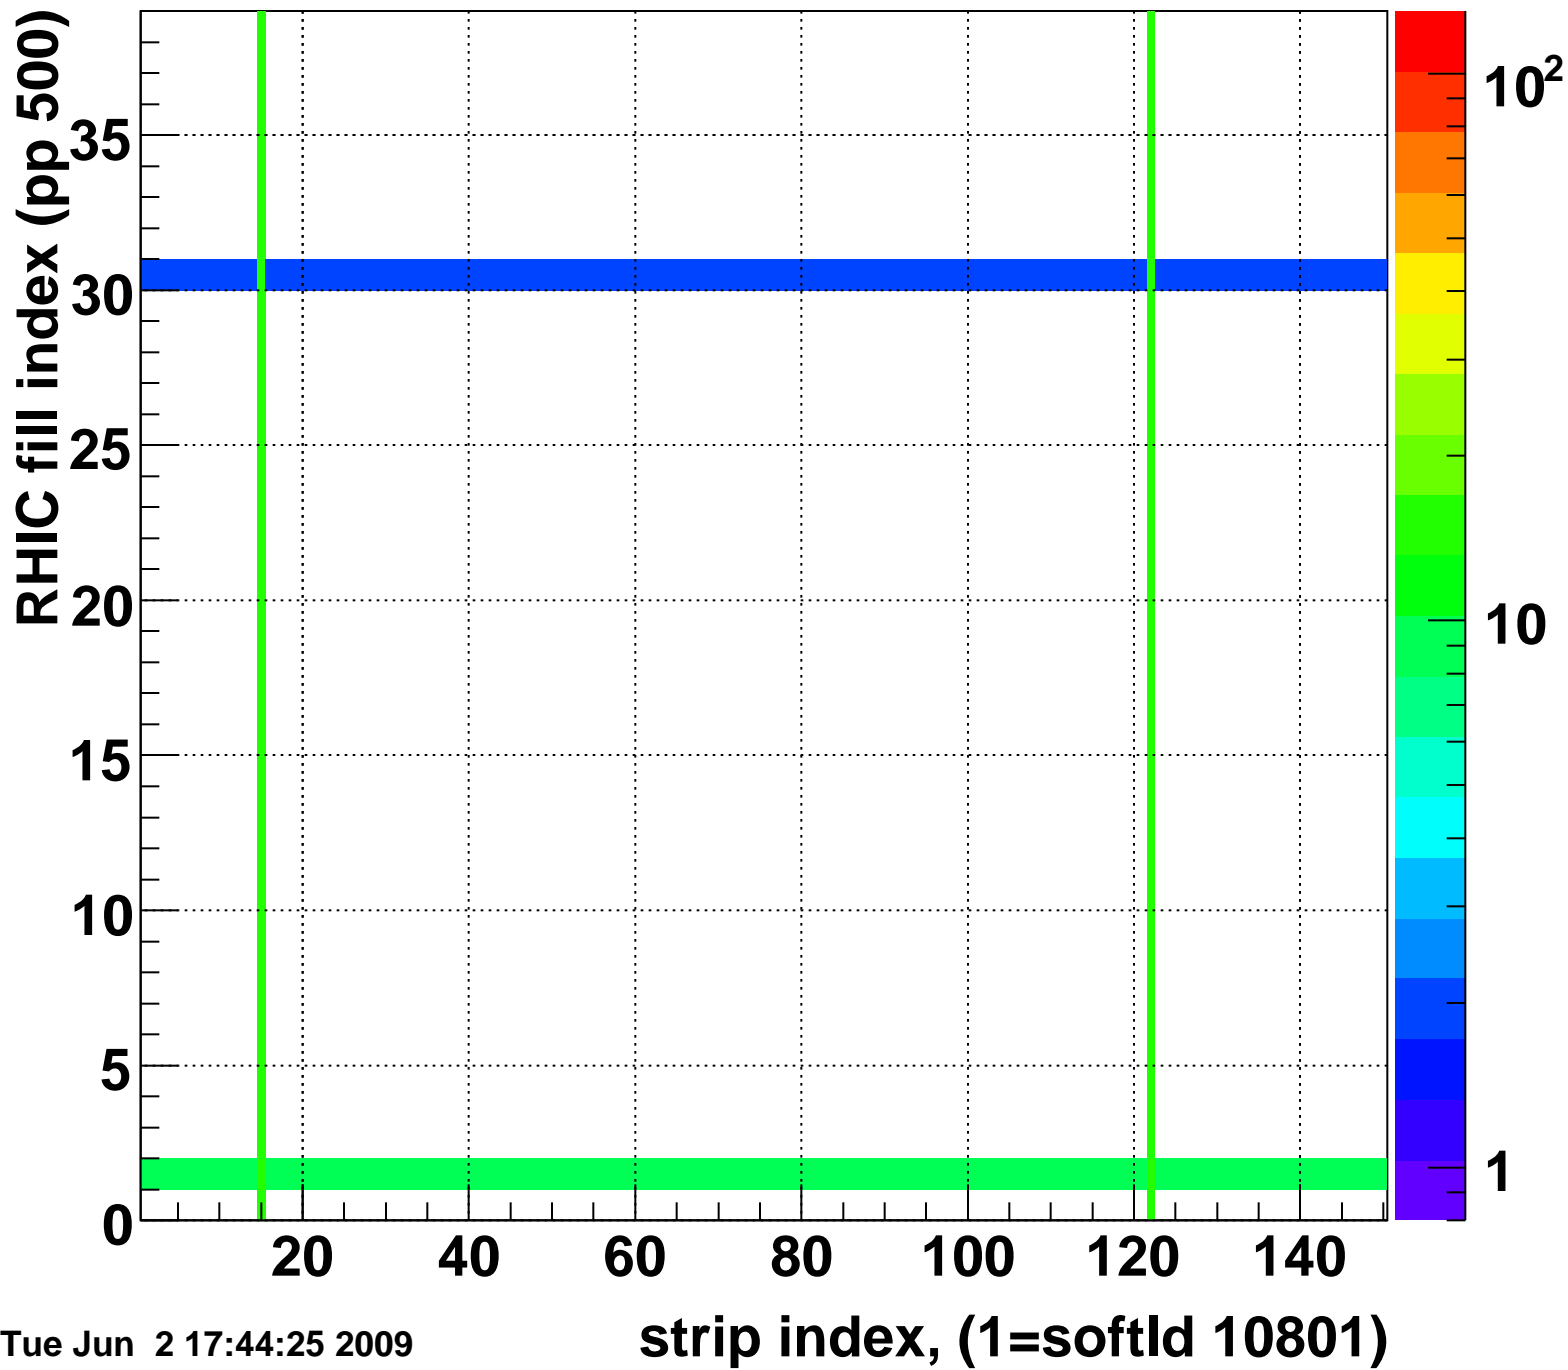

Rms of ped residuum (ADC), BSMDE mod=73, good strips

Entries 5476

Tue Jun 2 17:44:25 2009

Bad strips (color=error bits), BSMDE mod=73

Entries 374

Tue Jun 2 17:44:25 2009

Mpv of ped residuum (ADC), BSMDP mod=73, good strips

Entries 40

Tue Jun 2 17:44:25 2009

Rms of ped residuum (ADC), BSMDP mod=73, good strips

Entries 5550

Tue Jun 2 17:44:25 2009

Bad strips (color=error bits), BSMDE mod=73

Entries 300

Tue Jun 2 17:44:25 2009