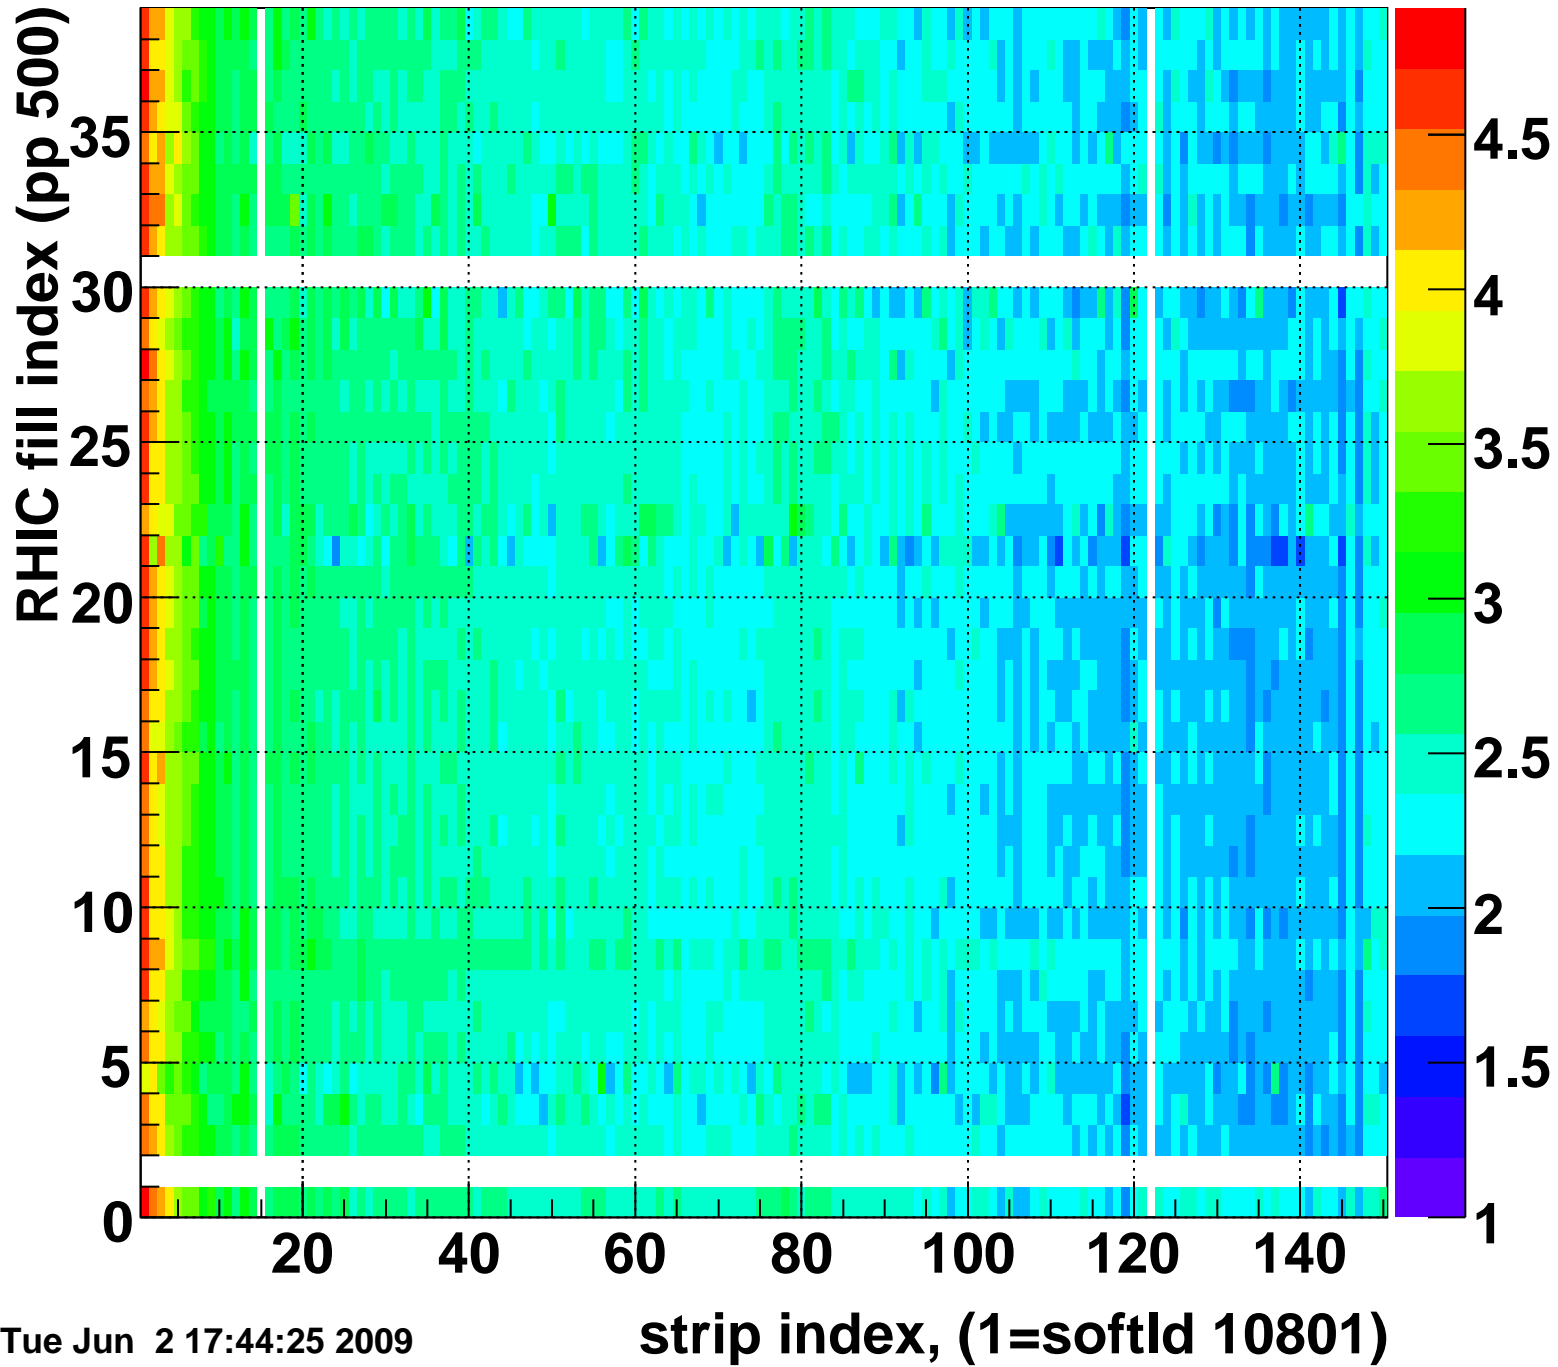

Rms of ped residuum (ADC), BSMDE mod=73, good strips

Entries 5476

Tue Jun 2 17:44:25 2009

Bad strips (color=error bits), BSMDE mod=73

Entries 374

Tue Jun 2 17:44:25 2009

Mpv of ped residuum (ADC), BSMDP mod=73, good strips

Entries 40

Tue Jun 2 17:44:25 2009

Rms of ped residuum (ADC), BSMDP mod=73, good strips

Entries 5550

Tue Jun 2 17:44:25 2009

Bad strips (color=error bits), BSMDE mod=73

Entries 300

Tue Jun 2 17:44:25 2009