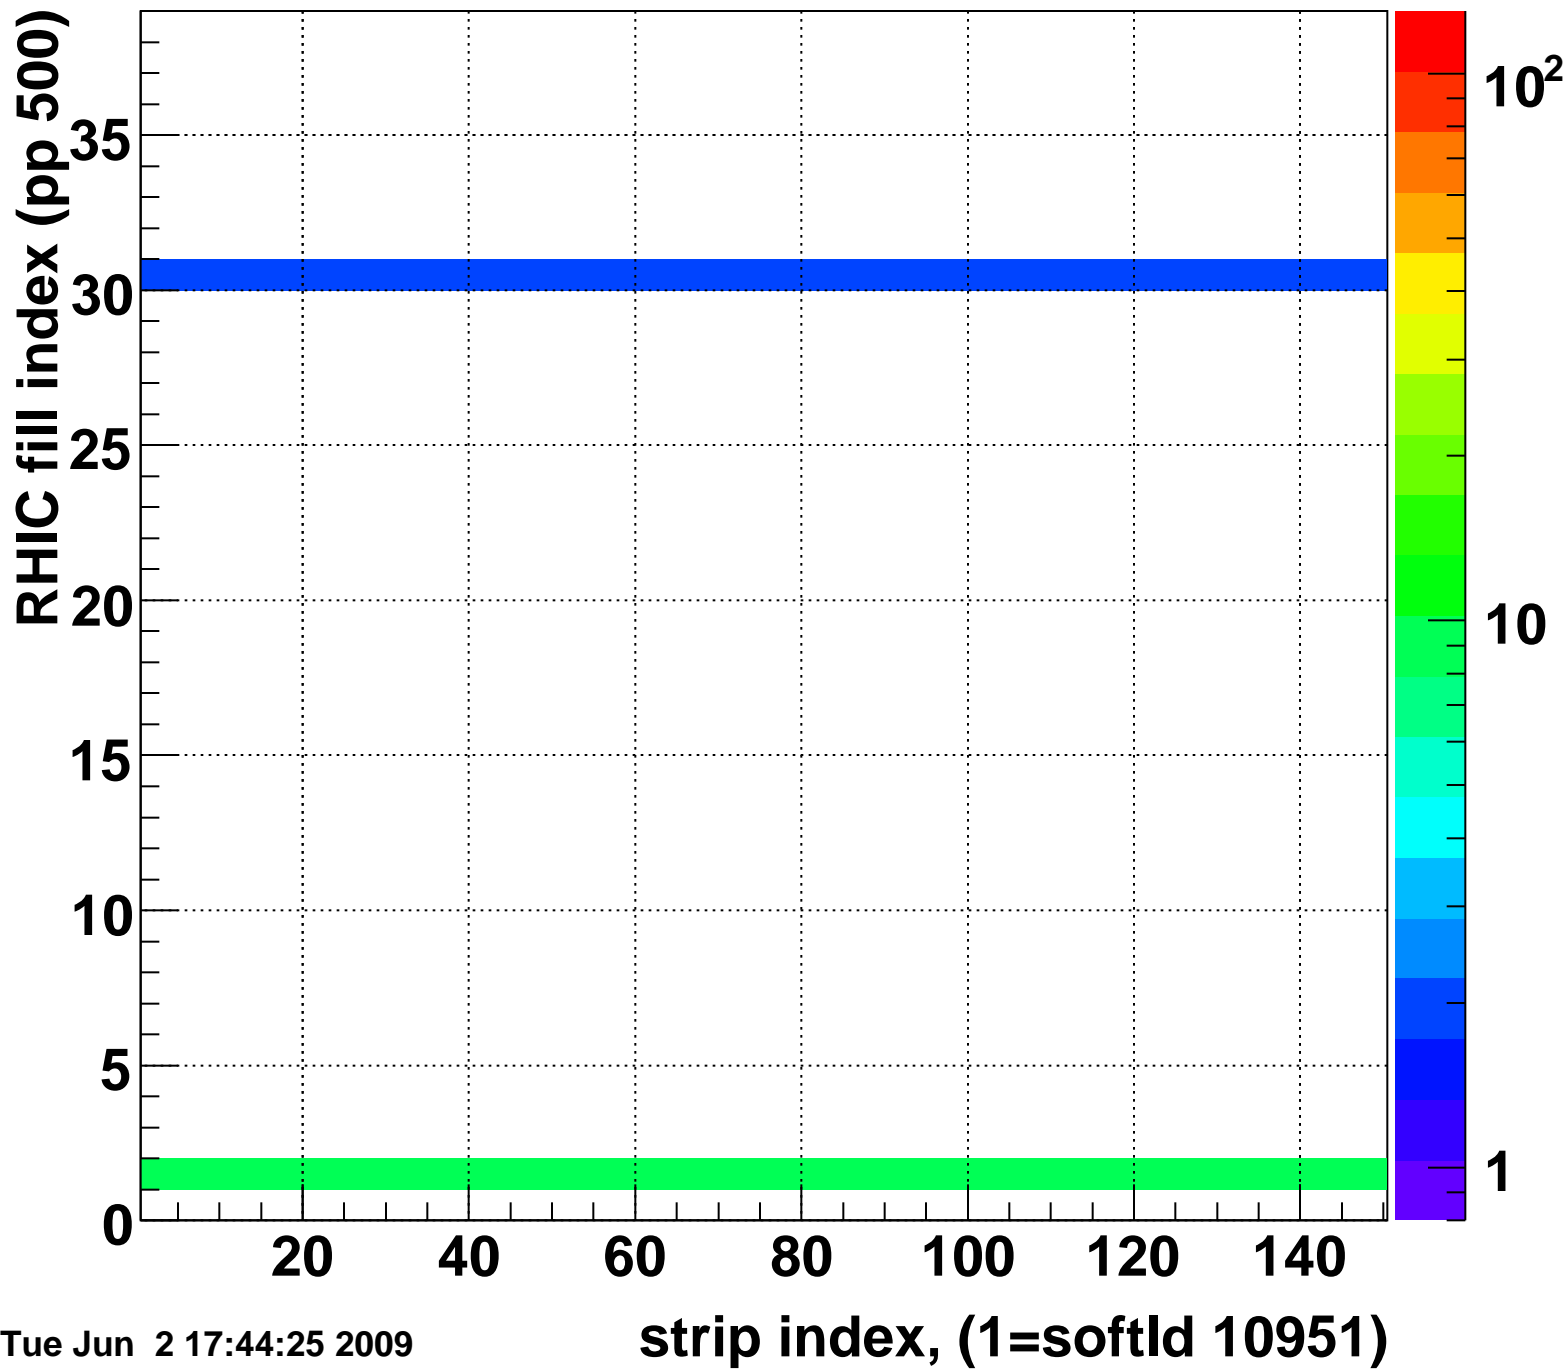

Rms of ped residuum (ADC), BSMDE mod=74, good strips

Entries 5550

Tue Jun 2 17:44:25 2009

Bad strips (color=error bits), BSMDE mod=74

Entries 300

Tue Jun 2 17:44:25 2009

Rms of ped residuum (ADC), BSMDP mod=74, good strips

Entries 5550

Tue Jun 2 17:44:25 2009

Bad strips (color=error bits), BSMDE mod=74

Entries 300

Tue Jun 2 17:44:25 2009