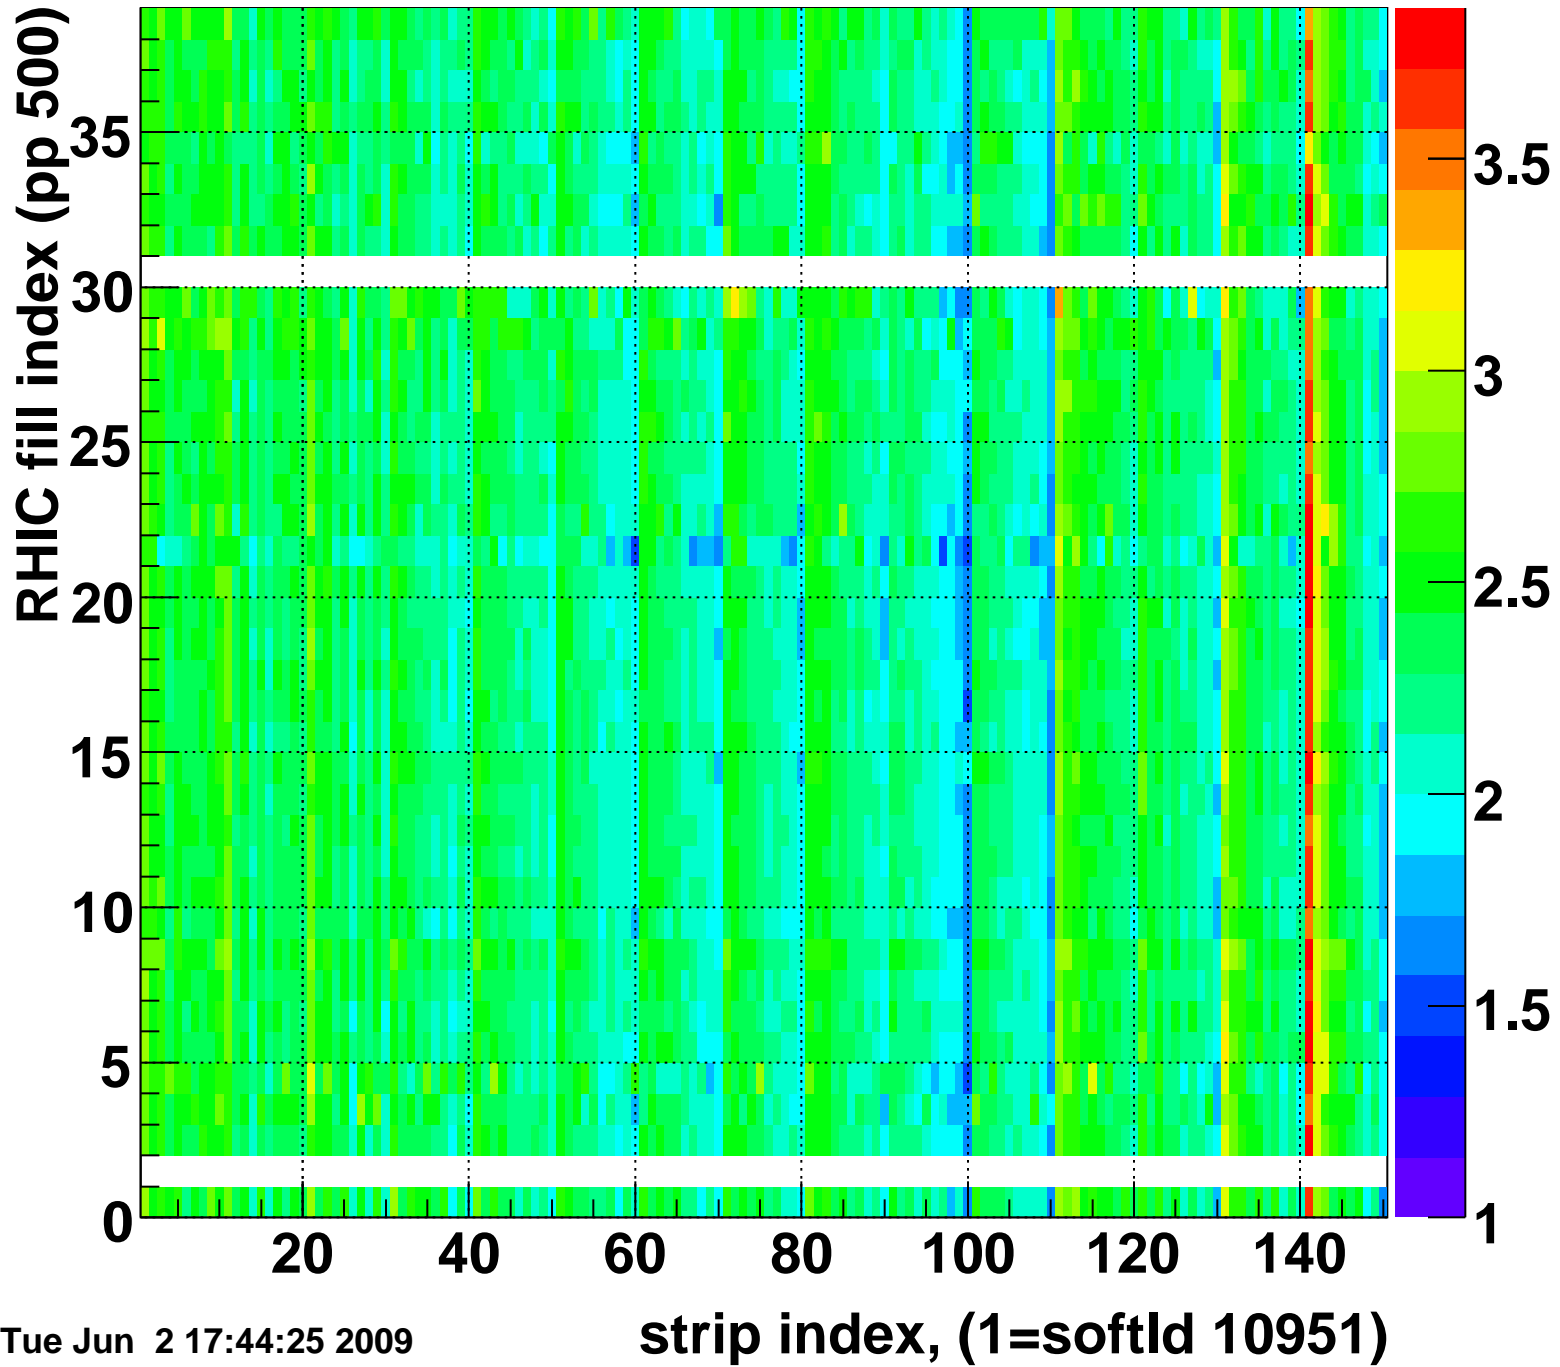

Rms of ped residuum (ADC), BSMDE mod=74, good strips

Entries 5550

Tue Jun 2 17:44:25 2009

Bad strips (color=error bits), BSMDE mod=74

Entries 300

Tue Jun 2 17:44:25 2009

Rms of ped residuum (ADC), BSMDP mod=74, good strips

Entries 5550

Tue Jun 2 17:44:25 2009

Bad strips (color=error bits), BSMDE mod=74

Entries 300

Tue Jun 2 17:44:25 2009