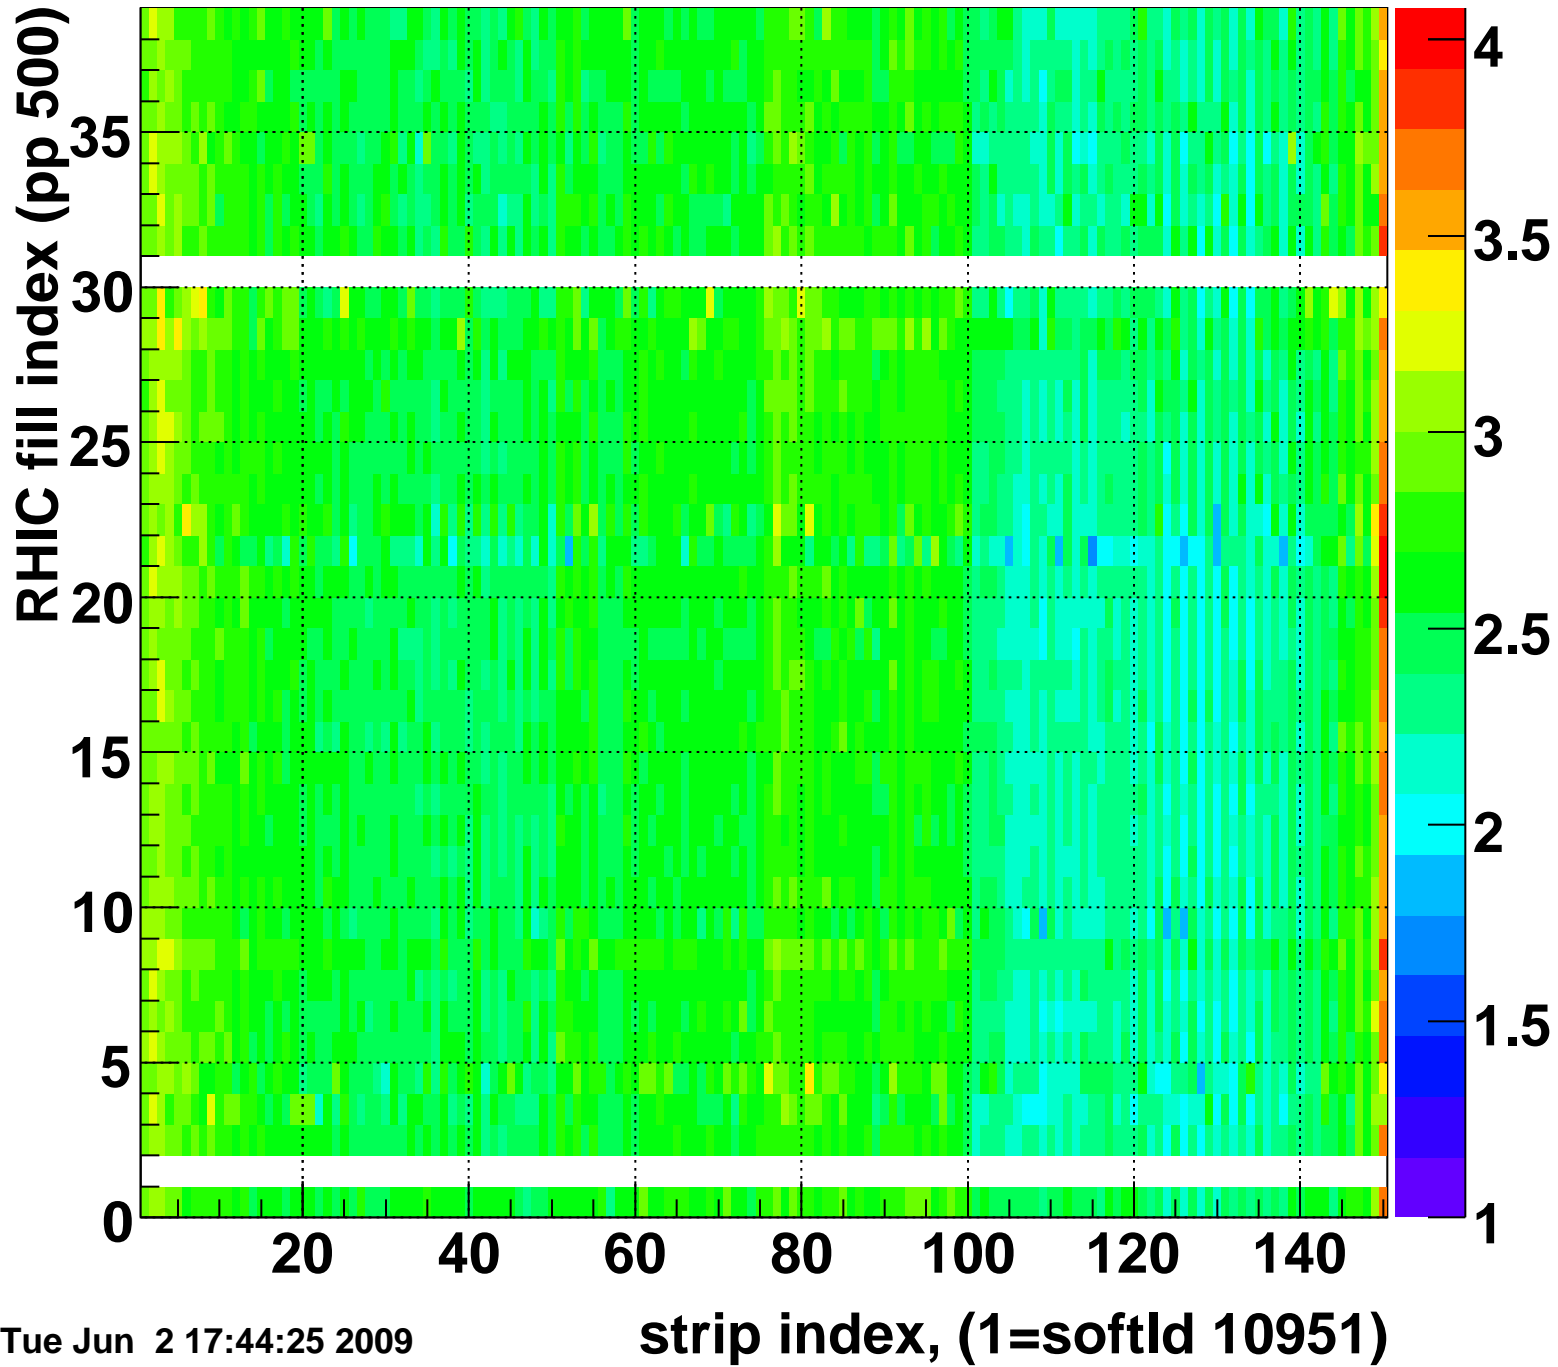

Rms of ped residuum (ADC), BSMDE mod=74, good strips

Entries 5550

Tue Jun 2 17:44:25 2009

Bad strips (color=error bits), BSMDE mod=74

Entries 300

Tue Jun 2 17:44:25 2009

Rms of ped residuum (ADC), BSMDP mod=74, good strips

Entries 5550

Tue Jun 2 17:44:25 2009

Bad strips (color=error bits), BSMDE mod=74

Entries 300

Tue Jun 2 17:44:25 2009