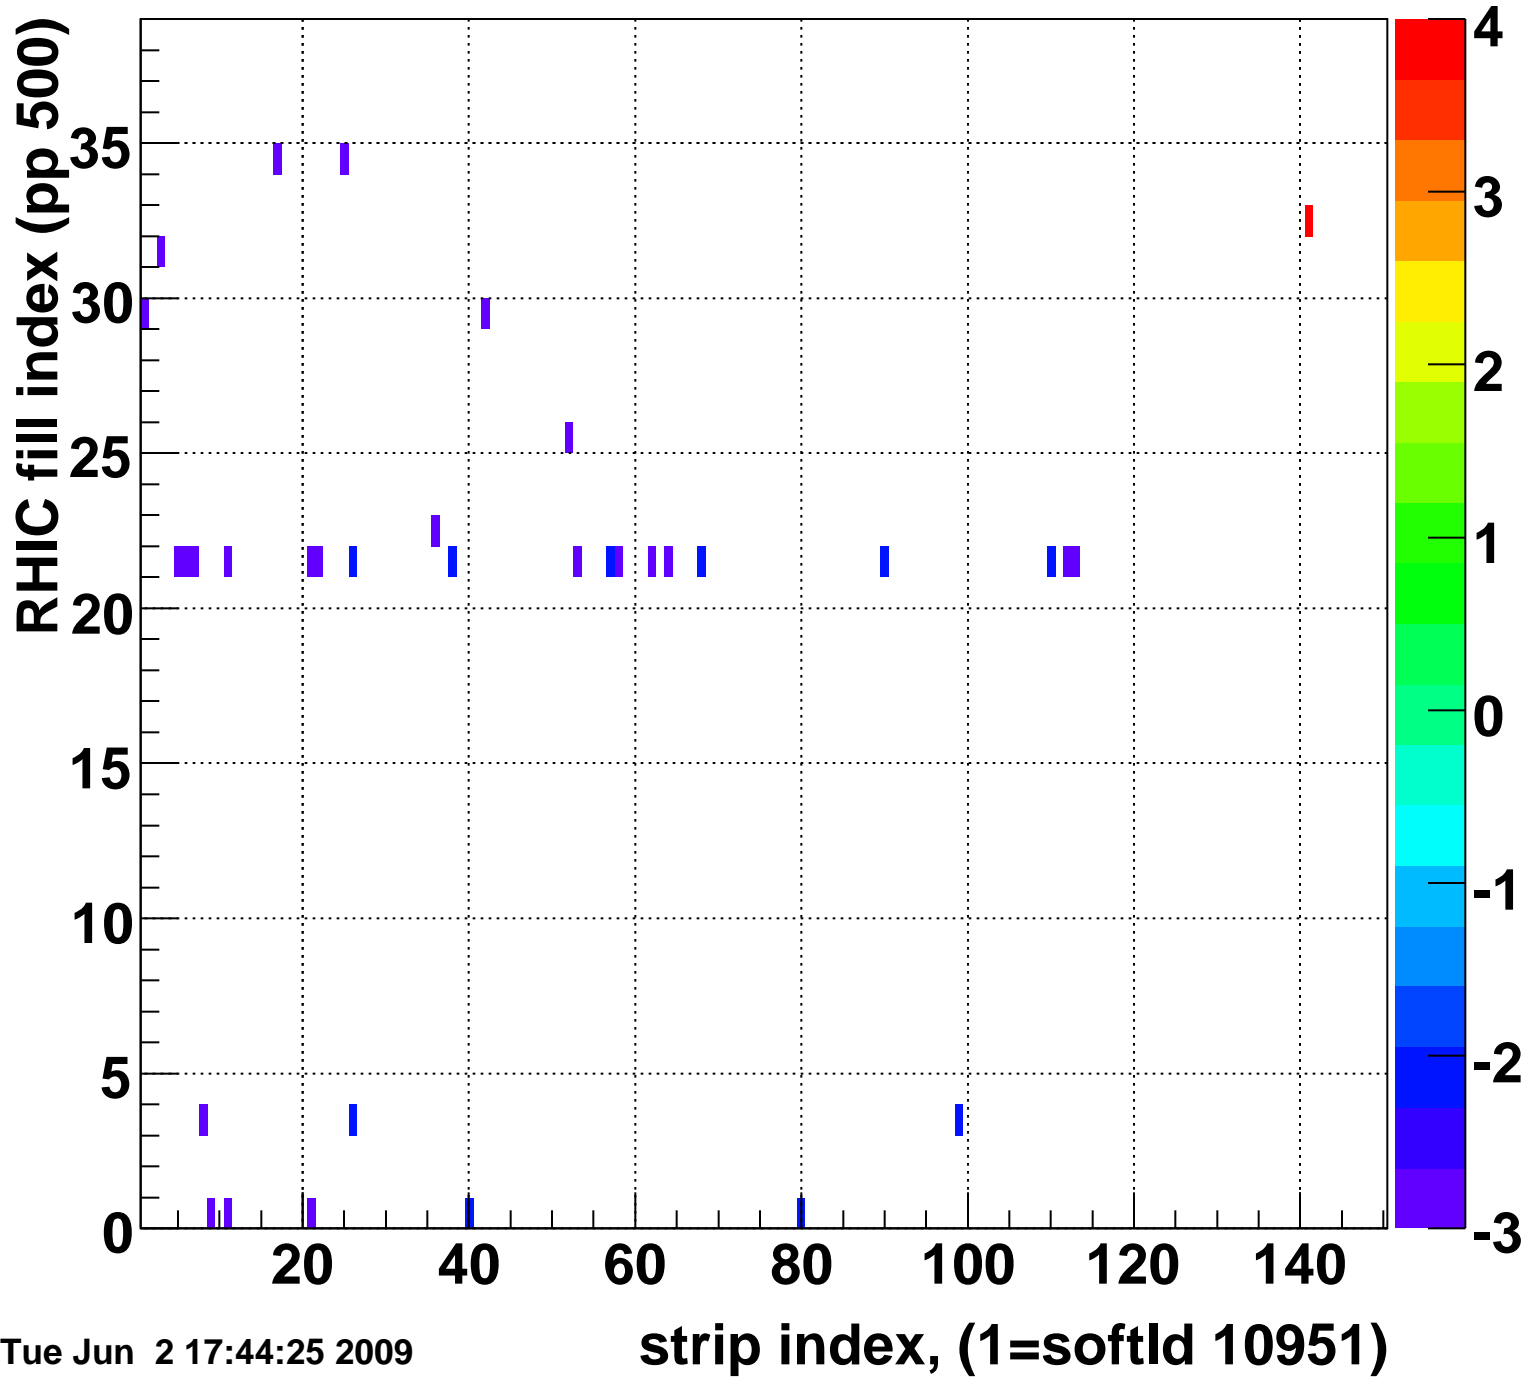

Rms of ped residuum (ADC), BSMDE mod=74, good strips

Entries 5550

Tue Jun 2 17:44:25 2009

Bad strips (color=error bits), BSMDE mod=74

Entries 300

Tue Jun 2 17:44:25 2009

Rms of ped residuum (ADC), BSMDP mod=74, good strips

Entries 5550

Tue Jun 2 17:44:25 2009

Bad strips (color=error bits), BSMDE mod=74

Entries 300

Tue Jun 2 17:44:25 2009