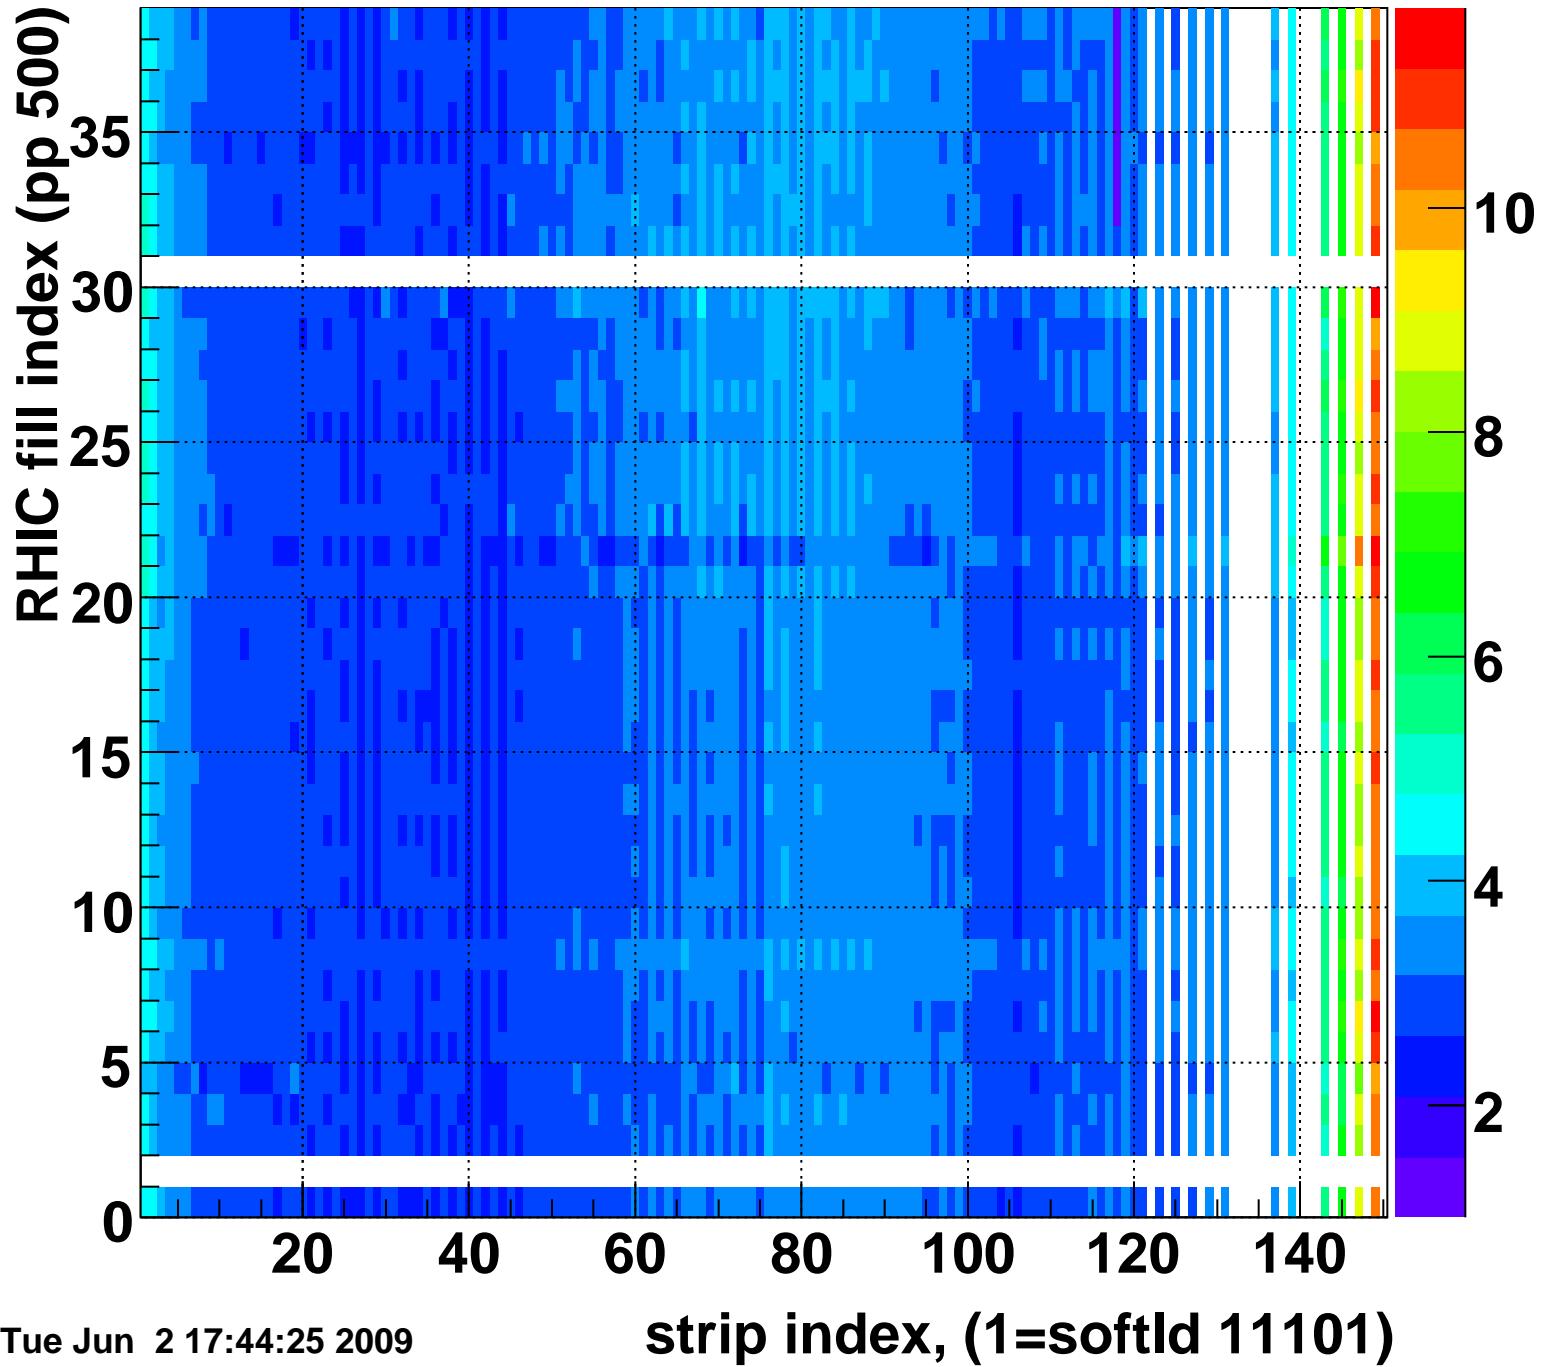

Rms of ped residuum (ADC), BSMDE mod=75, good strips

Entries 4884

Tue Jun 2 17:44:25 2009

Bad strips (color=error bits), BSMDE mod=75

Entries 966

Tue Jun 2 17:44:25 2009

Rms of ped residuum (ADC), BSMDP mod=75, good strips

Entries 4773

Tue Jun 2 17:44:26 2009

Bad strips (color=error bits), BSMDE mod=75

Entries 1077

Tue Jun 2 17:44:26 2009