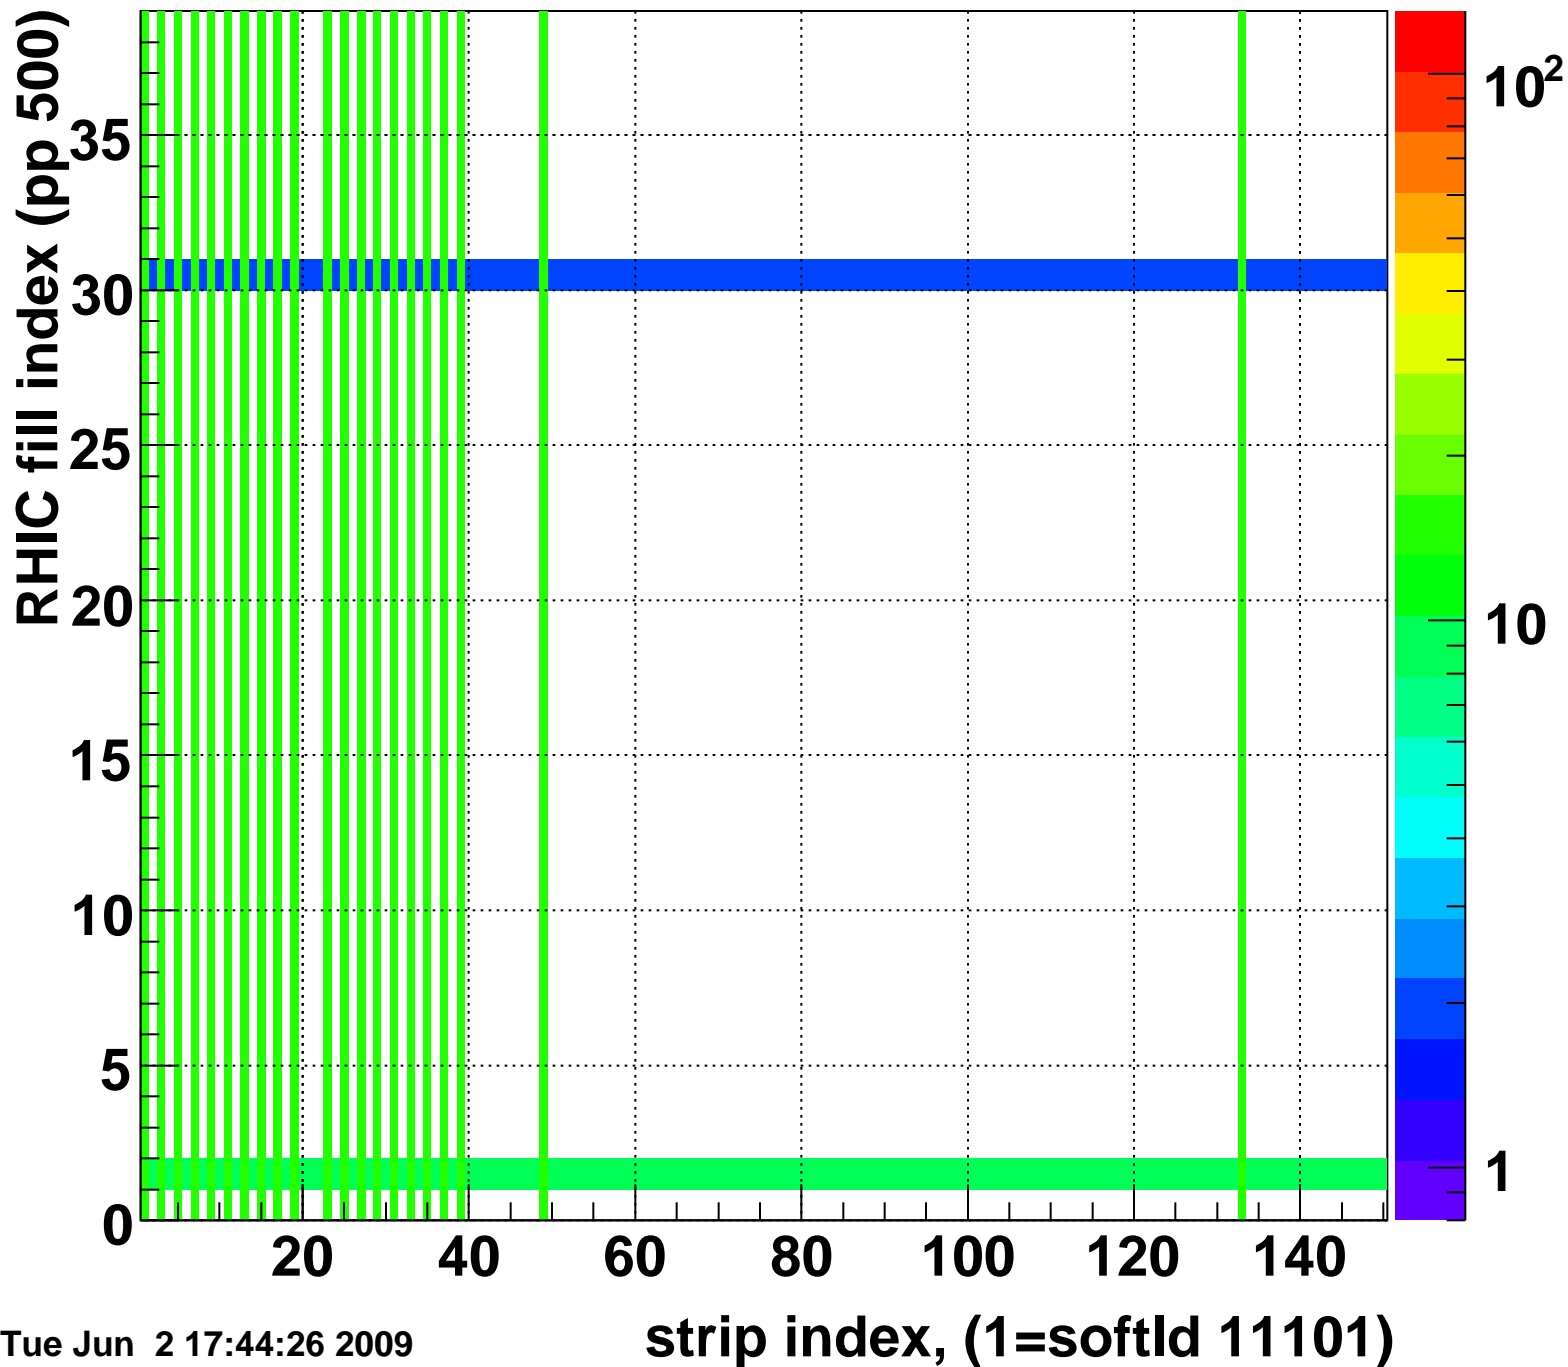

Rms of ped residuum (ADC), BSMDE mod=75, good strips

Entries 4884

Tue Jun 2 17:44:25 2009

Bad strips (color=error bits), BSMDE mod=75

Entries 966

Tue Jun 2 17:44:25 2009

Rms of ped residuum (ADC), BSMDP mod=75, good strips

Entries 4773

Tue Jun 2 17:44:26 2009

Bad strips (color=error bits), BSMDE mod=75

Entries 1077

Tue Jun 2 17:44:26 2009