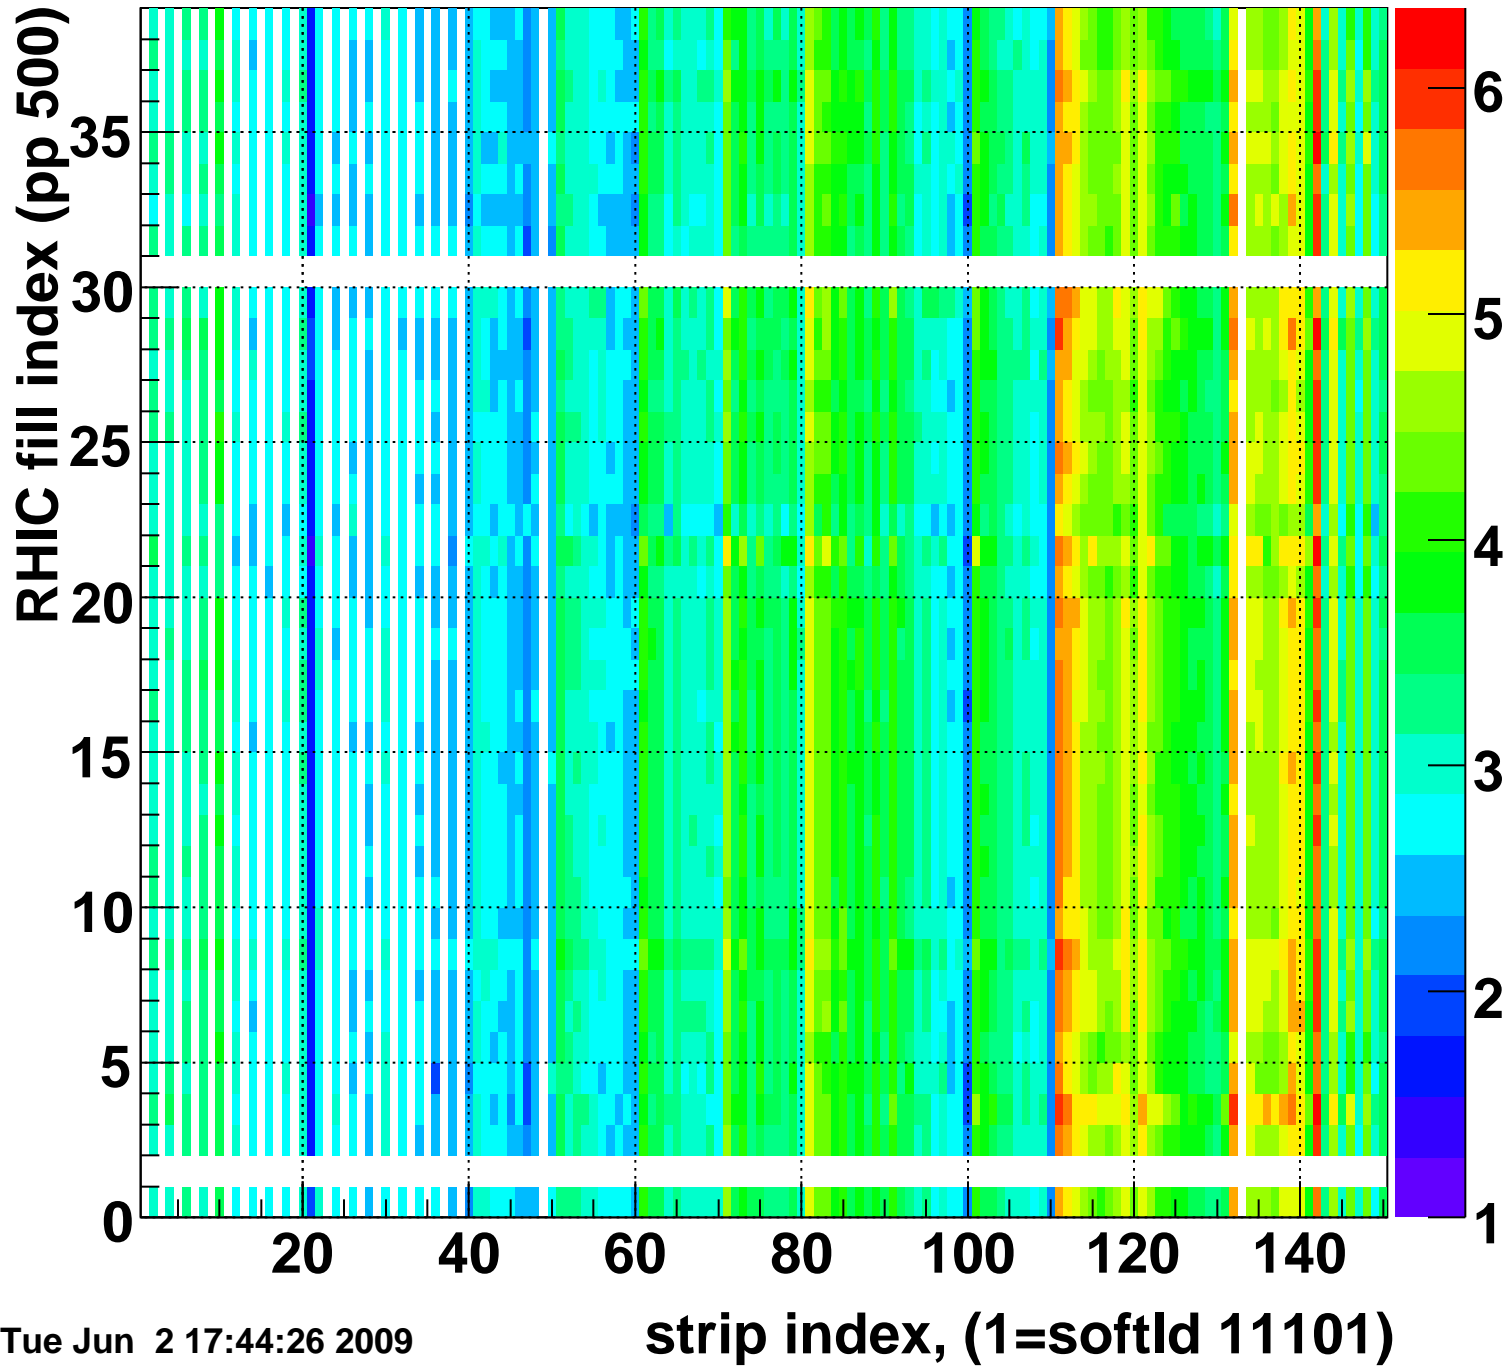

Rms of ped residuum (ADC), BSMDE mod=75, good strips

Entries 4884

Tue Jun 2 17:44:25 2009

Bad strips (color=error bits), BSMDE mod=75

Entries 966

Tue Jun 2 17:44:25 2009

Rms of ped residuum (ADC), BSMDP mod=75, good strips

Entries 4773

Tue Jun 2 17:44:26 2009

Bad strips (color=error bits), BSMDE mod=75

Entries 1077

Tue Jun 2 17:44:26 2009