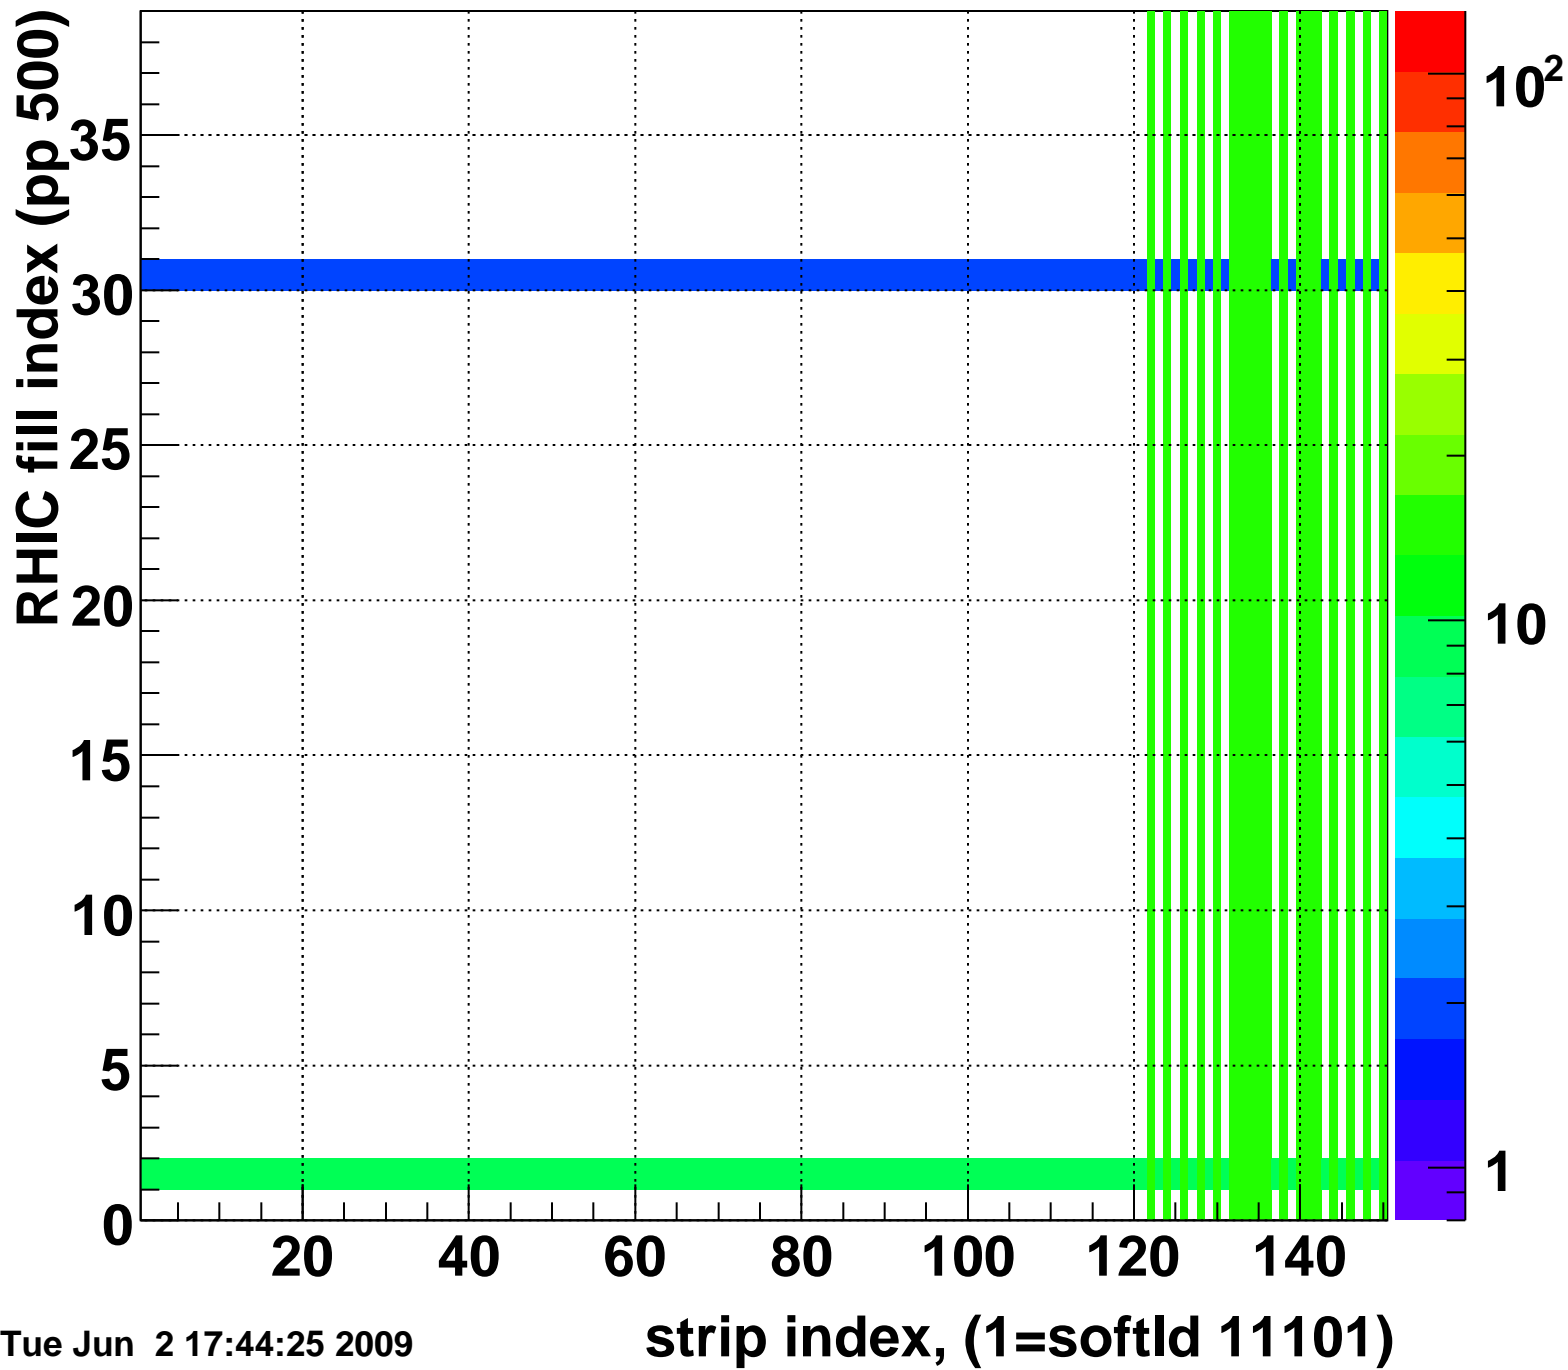

Rms of ped residuum (ADC), BSMDE mod=75, good strips

Entries 4884

Tue Jun 2 17:44:25 2009

Bad strips (color=error bits), BSMDE mod=75

Entries 966

Tue Jun 2 17:44:25 2009

Rms of ped residuum (ADC), BSMDP mod=75, good strips

Entries 4773

Tue Jun 2 17:44:26 2009

Bad strips (color=error bits), BSMDE mod=75

Entries 1077

Tue Jun 2 17:44:26 2009