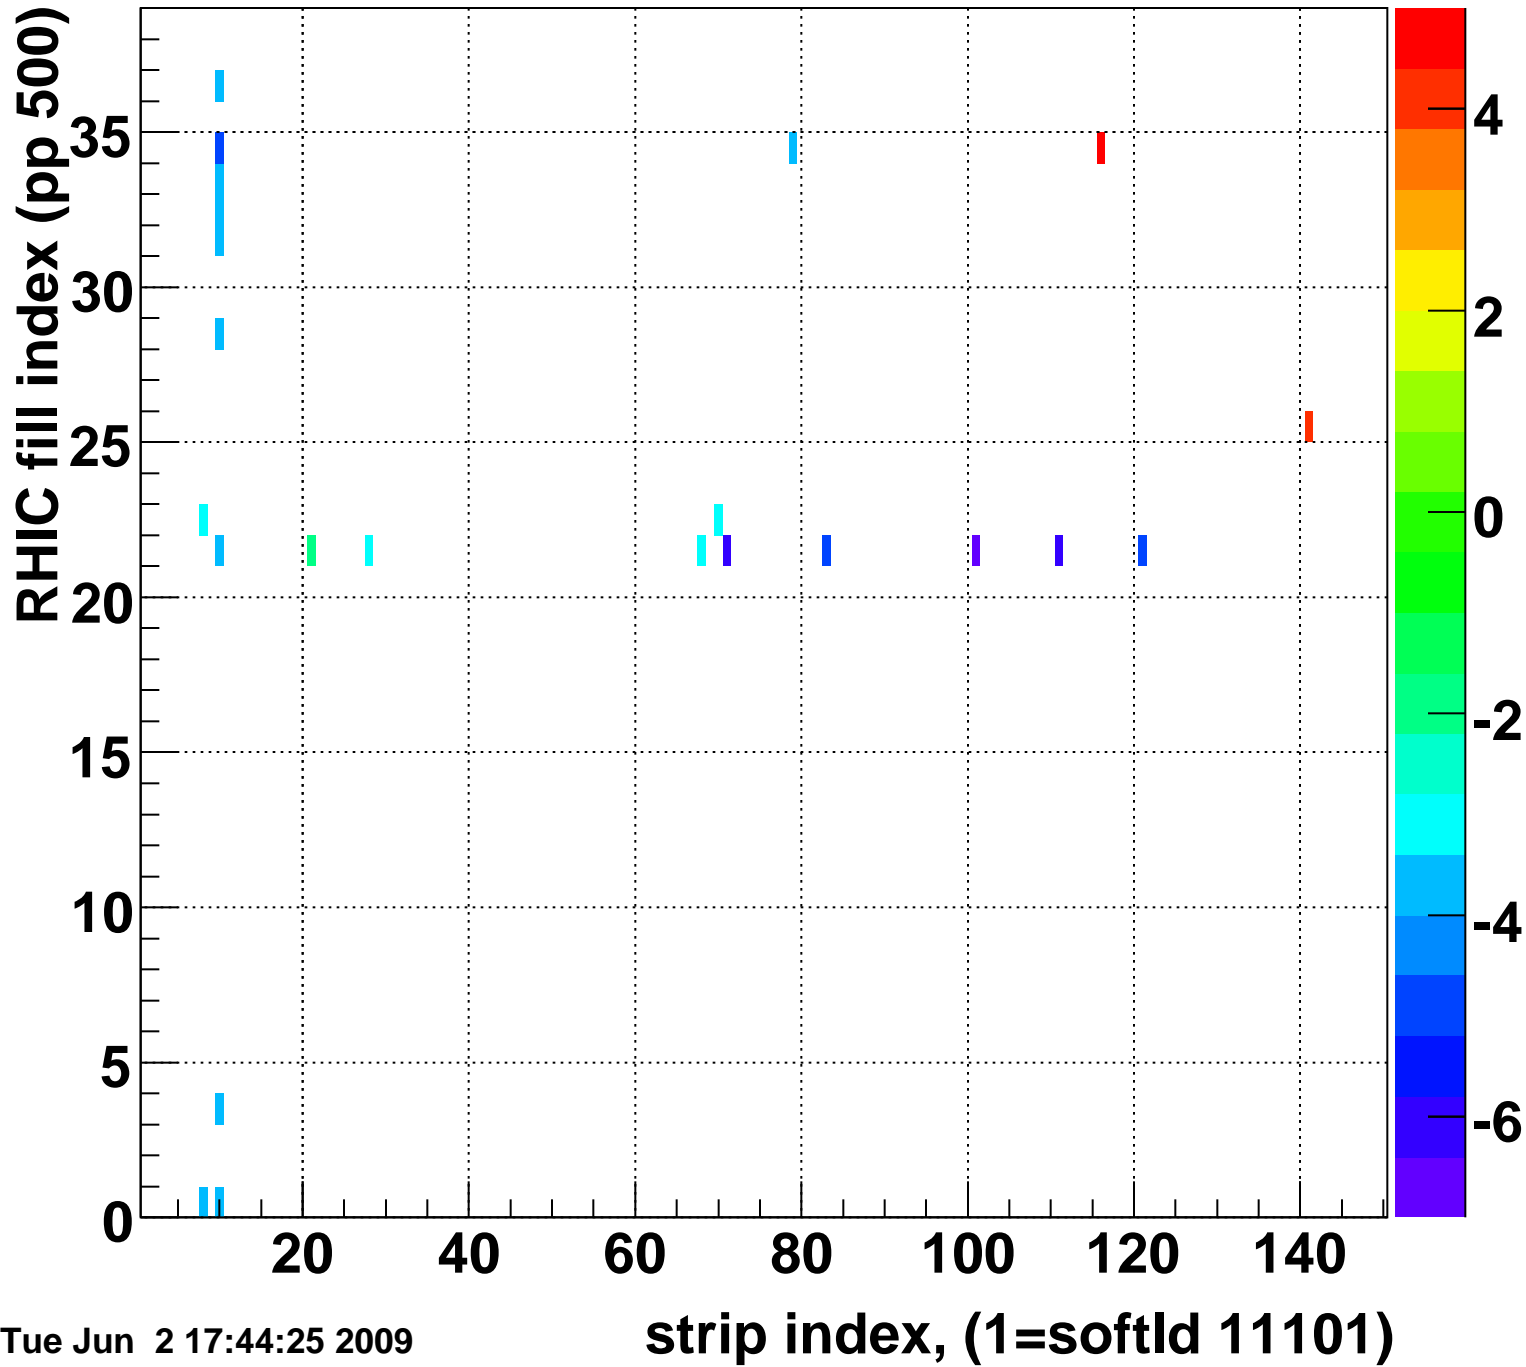

Rms of ped residuum (ADC), BSMDE mod=75, good strips

Entries 4884

Tue Jun 2 17:44:25 2009

Bad strips (color=error bits), BSMDE mod=75

Entries 966

Tue Jun 2 17:44:25 2009

Rms of ped residuum (ADC), BSMDP mod=75, good strips

Entries 4773

Tue Jun 2 17:44:26 2009

Bad strips (color=error bits), BSMDE mod=75

Entries 1077

Tue Jun 2 17:44:26 2009