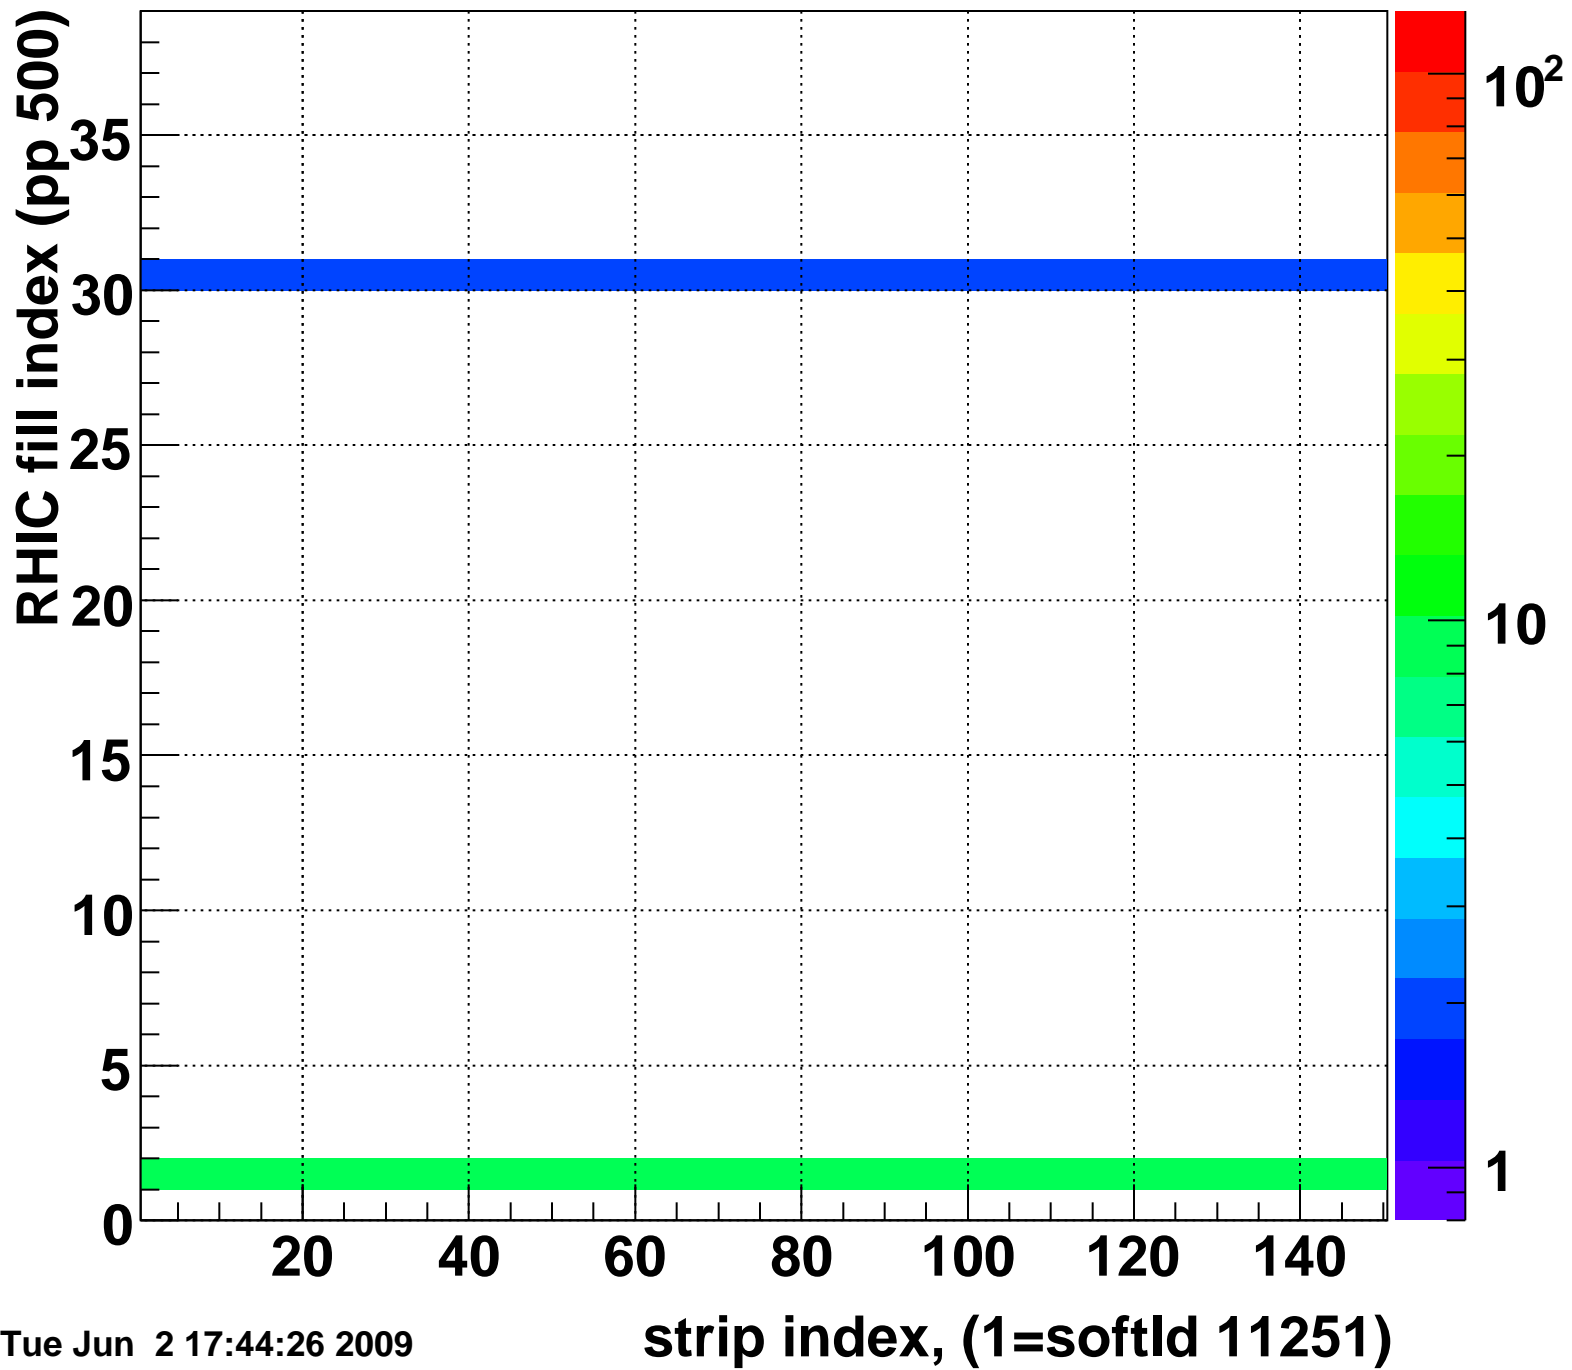

Mpv of ped residuum (ADC), BSMDE mod=76, good strips

Entries 65

Tue Jun 2 17:44:26 2009

Rms of ped residuum (ADC), BSMDE mod=76, good strips

Entries 5550

Tue Jun 2 17:44:26 2009

Bad strips (color=error bits), BSMDE mod=76

Entries 300

Tue Jun 2 17:44:26 2009

Rms of ped residuum (ADC), BSMDP mod=76, good strips

Entries 5180

Tue Jun 2 17:44:26 2009

Bad strips (color=error bits), BSMDE mod=76

Entries 670

Tue Jun 2 17:44:26 2009