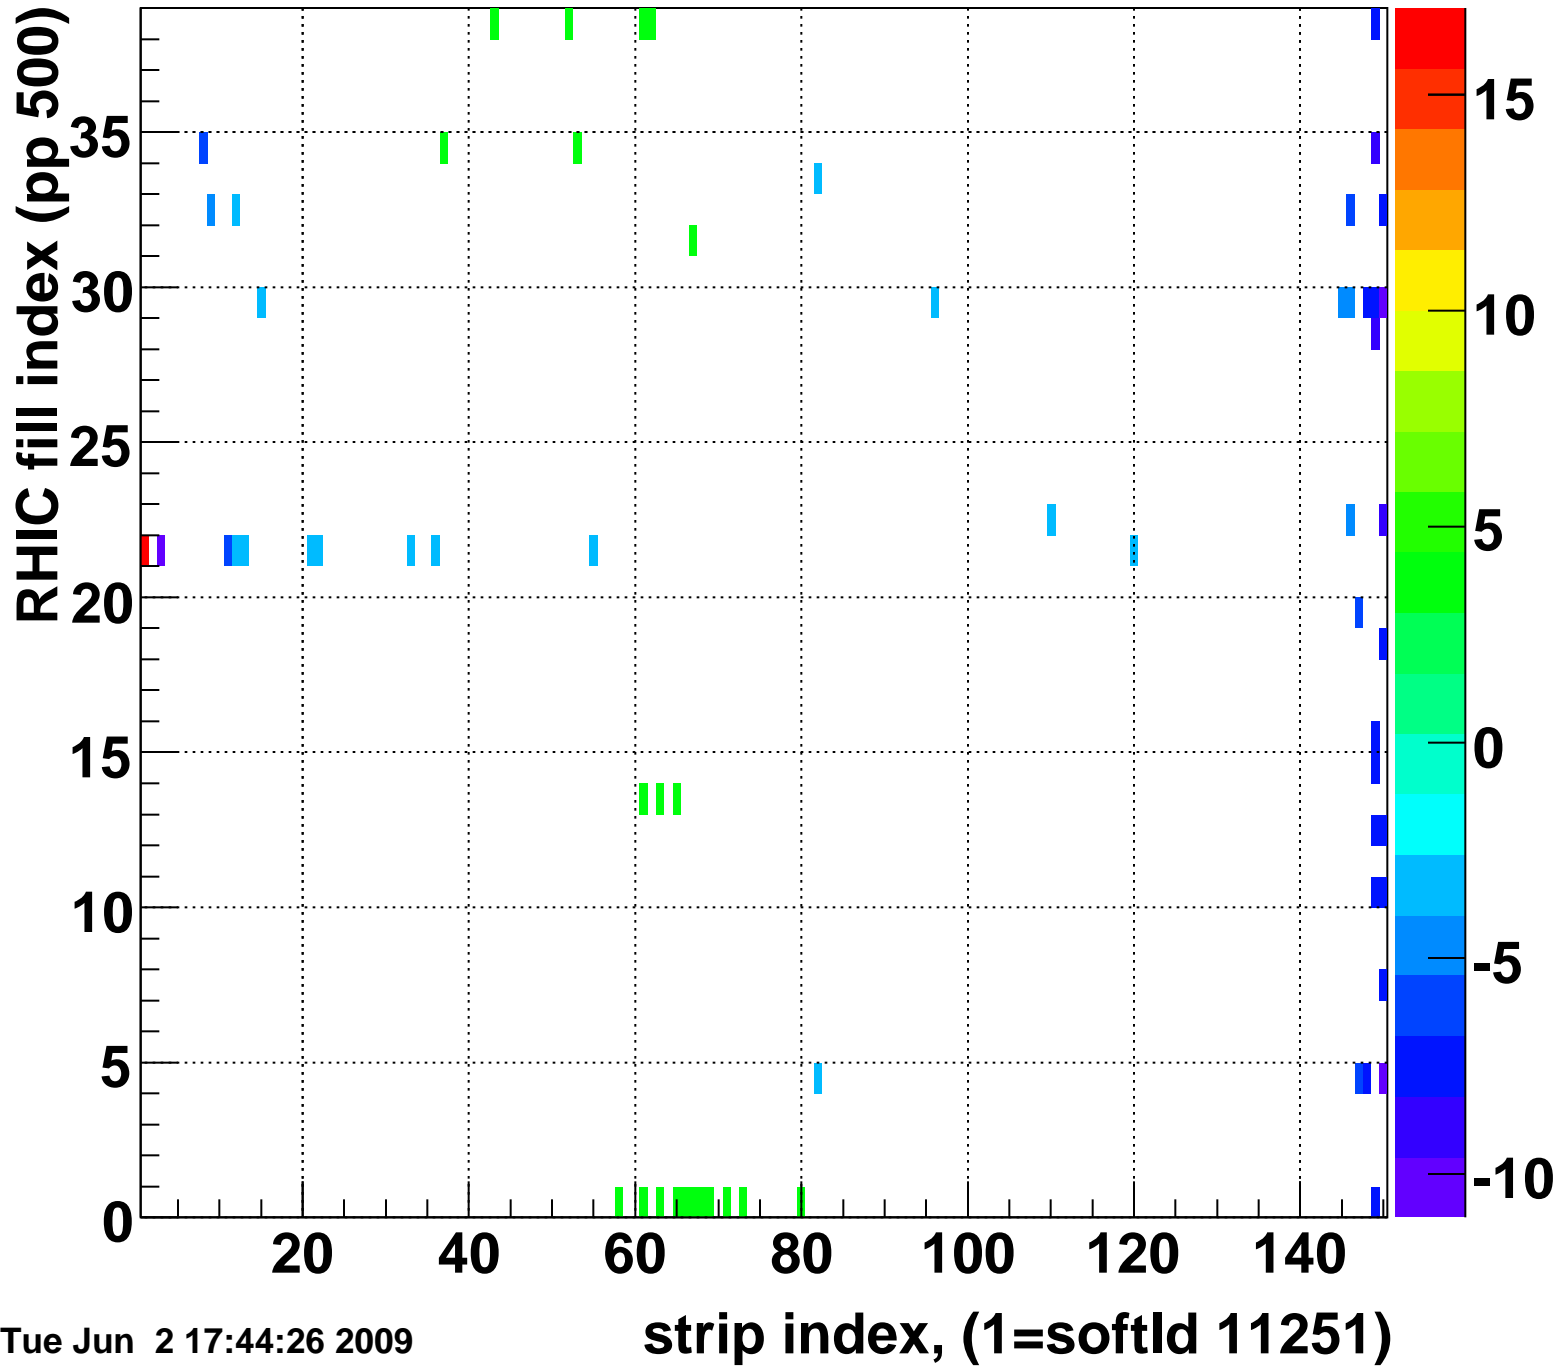

Mpv of ped residuum (ADC), BSMDE mod=76, good strips

Entries 65

Tue Jun 2 17:44:26 2009

Rms of ped residuum (ADC), BSMDE mod=76, good strips

Entries 5550

Tue Jun 2 17:44:26 2009

Bad strips (color=error bits), BSMDE mod=76

Entries 300

Tue Jun 2 17:44:26 2009

Rms of ped residuum (ADC), BSMDP mod=76, good strips

Entries 5180

Tue Jun 2 17:44:26 2009

Bad strips (color=error bits), BSMDE mod=76

Entries 670

Tue Jun 2 17:44:26 2009