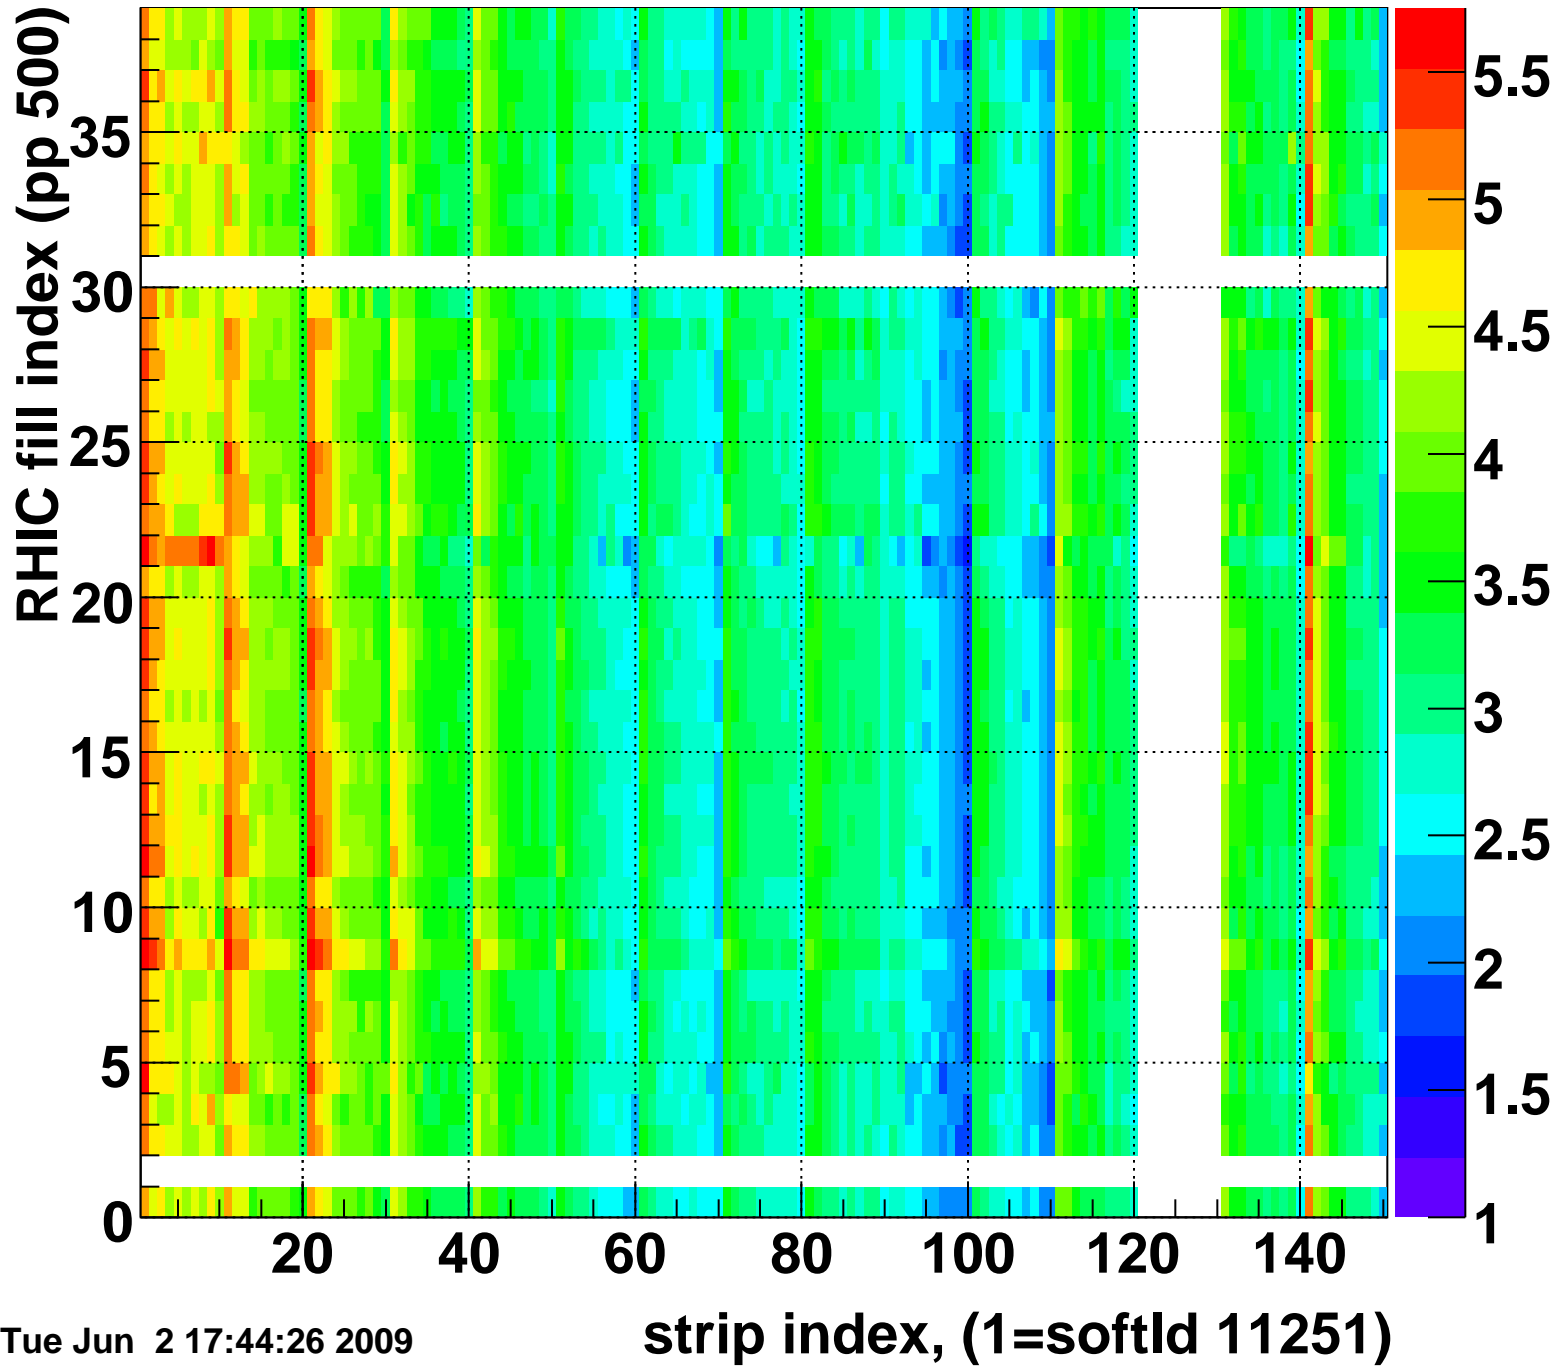

Mpv of ped residuum (ADC), BSMDE mod=76, good strips

Entries 65

Tue Jun 2 17:44:26 2009

Rms of ped residuum (ADC), BSMDE mod=76, good strips

Entries 5550

Tue Jun 2 17:44:26 2009

Bad strips (color=error bits), BSMDE mod=76

Entries 300

Tue Jun 2 17:44:26 2009

Rms of ped residuum (ADC), BSMDP mod=76, good strips

Entries 5180

Tue Jun 2 17:44:26 2009

Bad strips (color=error bits), BSMDE mod=76

Entries 670

Tue Jun 2 17:44:26 2009