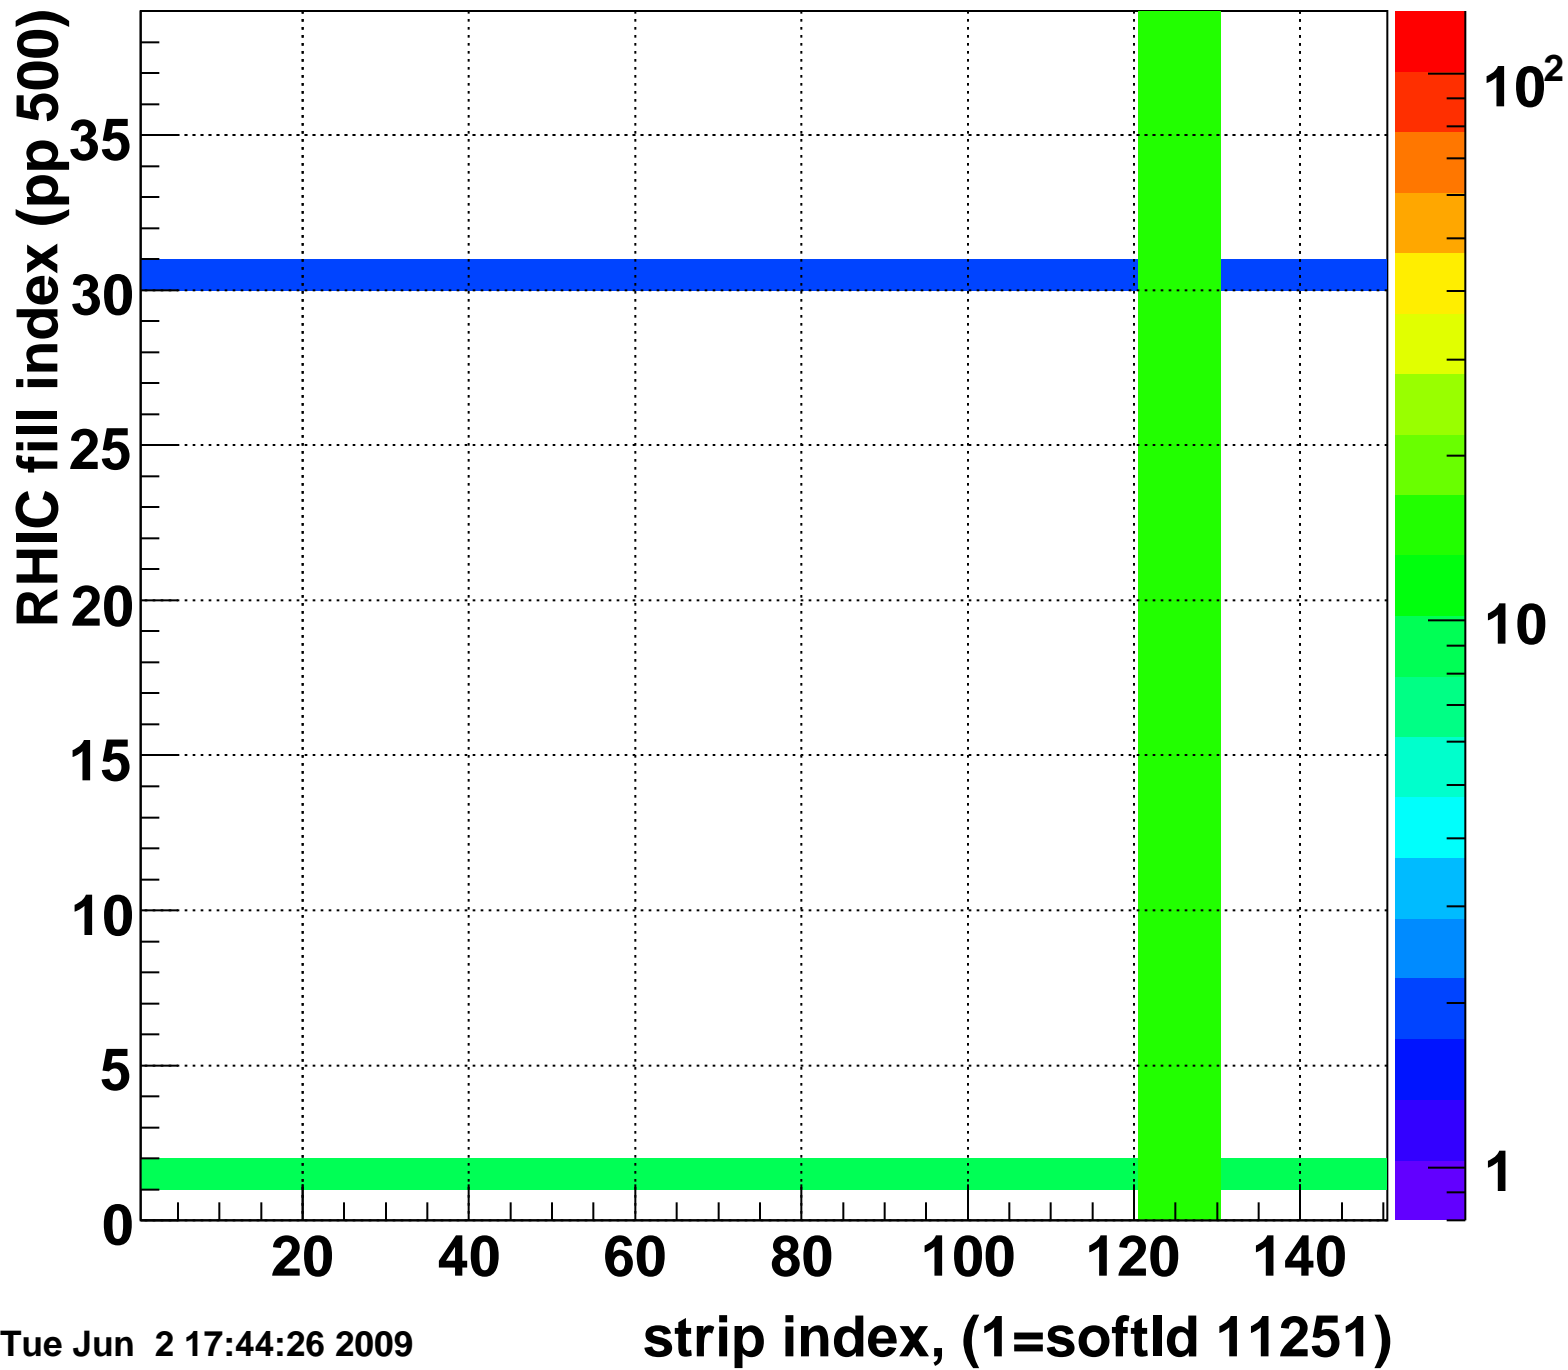

Mpv of ped residuum (ADC), BSMDE mod=76, good strips

Entries 65

Tue Jun 2 17:44:26 2009

Rms of ped residuum (ADC), BSMDE mod=76, good strips

Entries 5550

Tue Jun 2 17:44:26 2009

Bad strips (color=error bits), BSMDE mod=76

Entries 300

Tue Jun 2 17:44:26 2009

Rms of ped residuum (ADC), BSMDP mod=76, good strips

Entries 5180

Tue Jun 2 17:44:26 2009

Bad strips (color=error bits), BSMDE mod=76

Entries 670

Tue Jun 2 17:44:26 2009