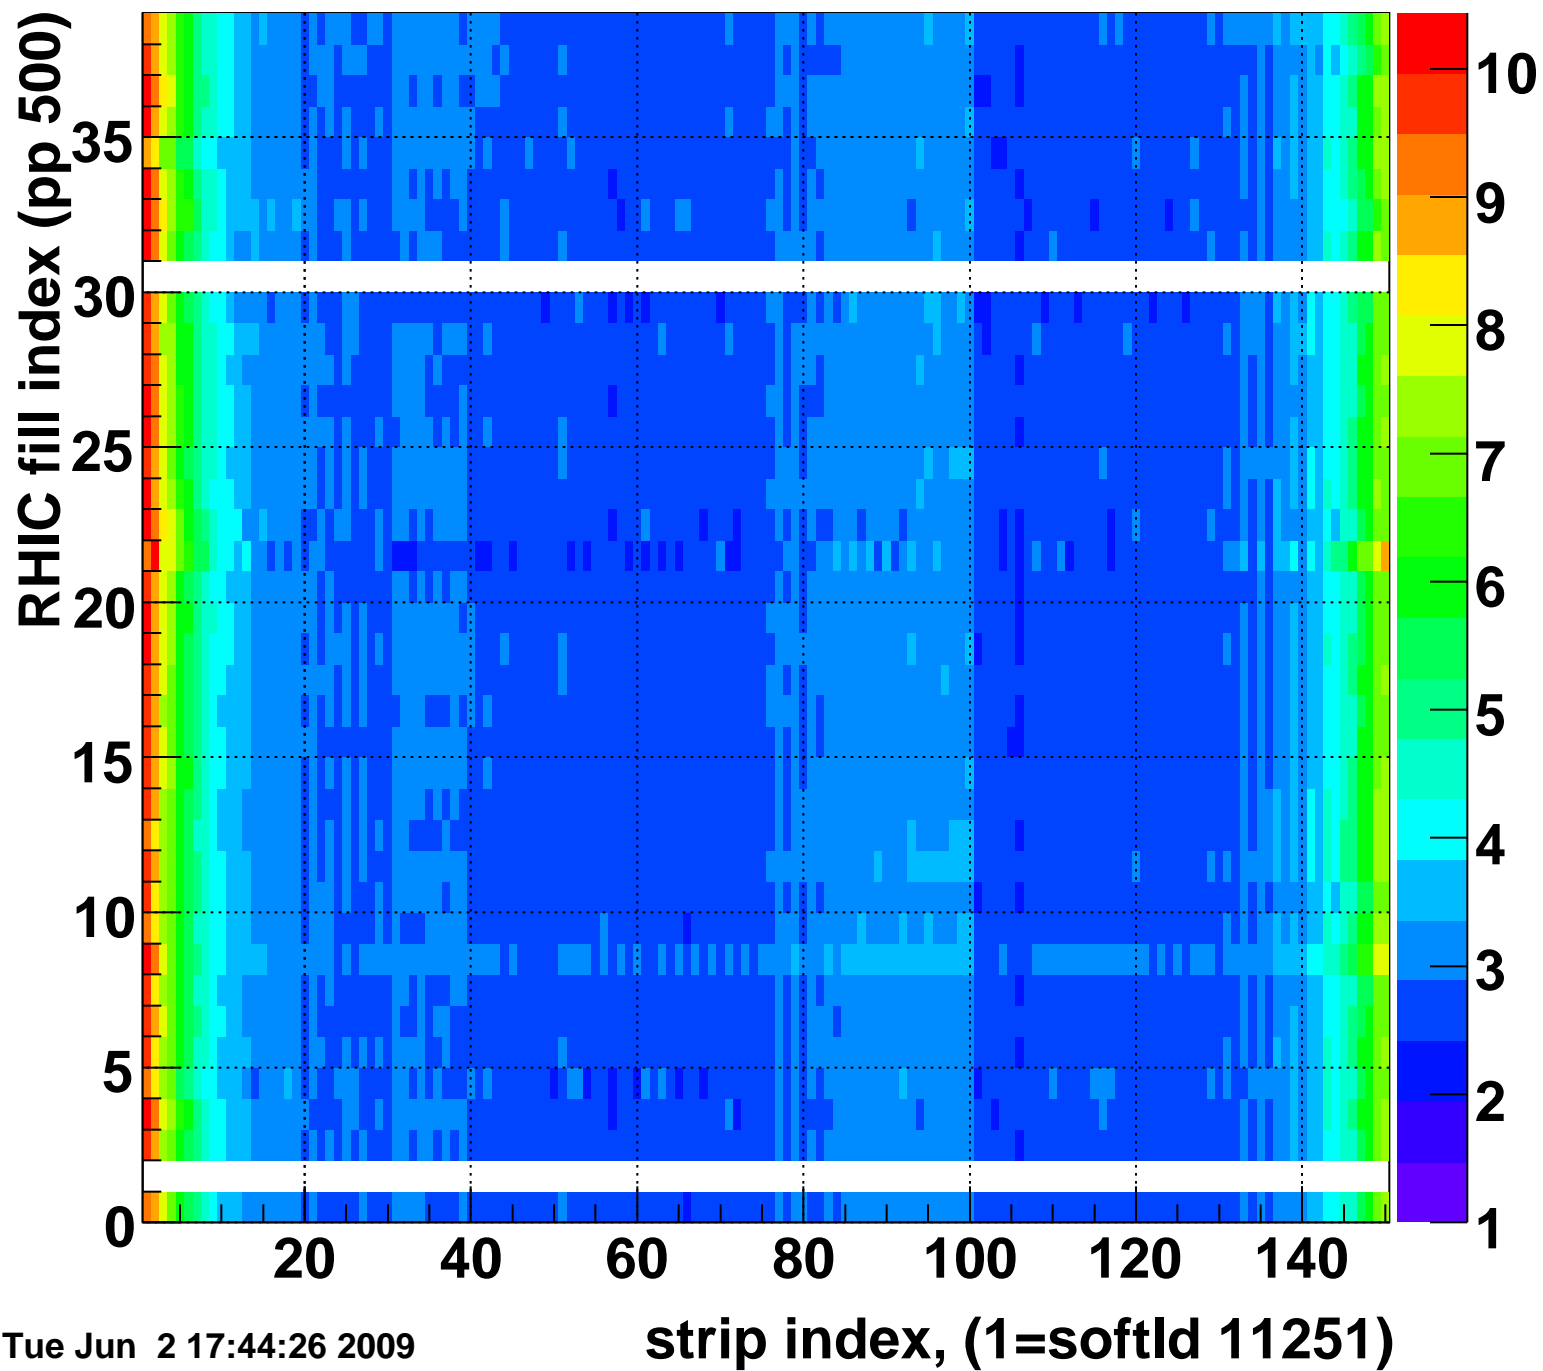

Mpv of ped residuum (ADC), BSMDE mod=76, good strips

Entries 65

Tue Jun 2 17:44:26 2009

Rms of ped residuum (ADC), BSMDE mod=76, good strips

Entries 5550

Tue Jun 2 17:44:26 2009

Bad strips (color=error bits), BSMDE mod=76

Entries 300

Tue Jun 2 17:44:26 2009

Rms of ped residuum (ADC), BSMDP mod=76, good strips

Entries 5180

Tue Jun 2 17:44:26 2009

Bad strips (color=error bits), BSMDE mod=76

Entries 670

Tue Jun 2 17:44:26 2009