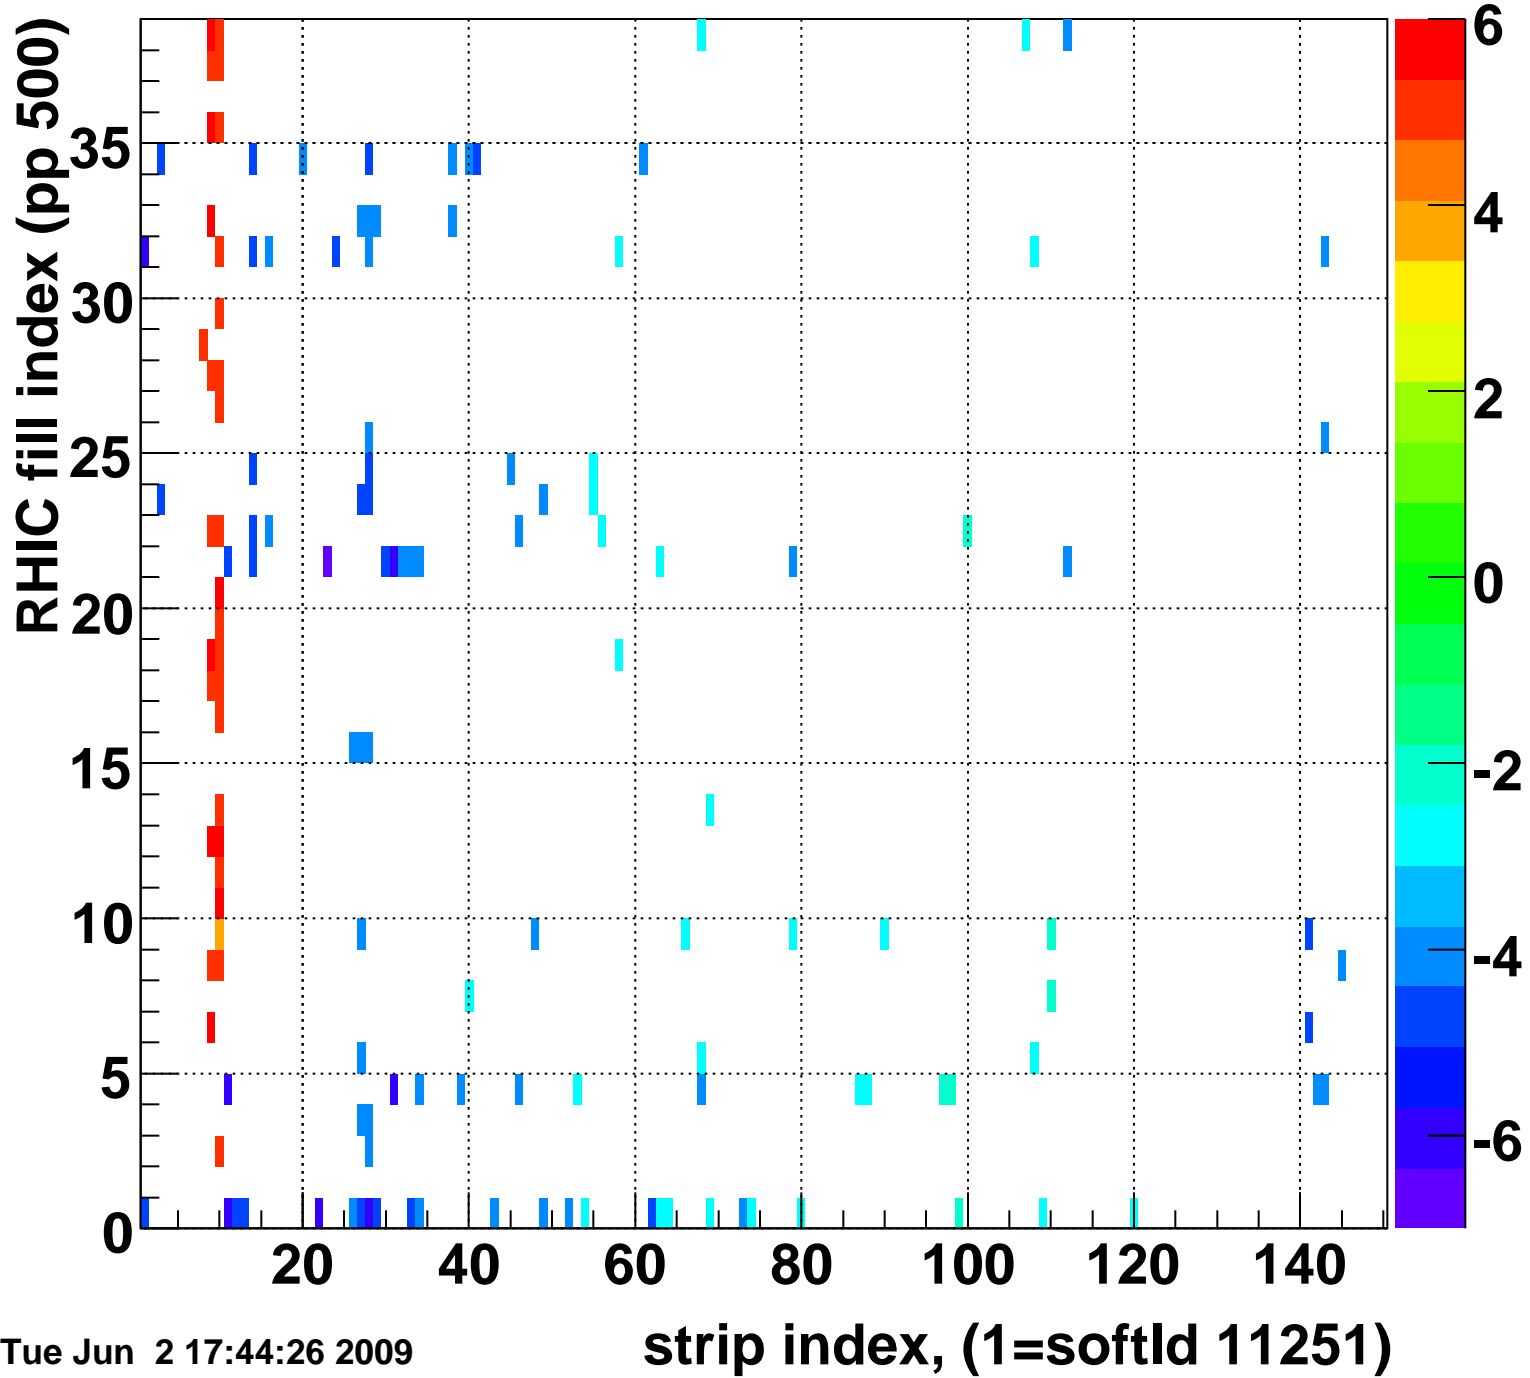

Mpv of ped residuum (ADC), BSMDE mod=76, good strips

Entries 65

Tue Jun 2 17:44:26 2009

Rms of ped residuum (ADC), BSMDE mod=76, good strips

Entries 5550

Tue Jun 2 17:44:26 2009

Bad strips (color=error bits), BSMDE mod=76

Entries 300

Tue Jun 2 17:44:26 2009

Rms of ped residuum (ADC), BSMDP mod=76, good strips

Entries 5180

Tue Jun 2 17:44:26 2009

Bad strips (color=error bits), BSMDE mod=76

Entries 670

Tue Jun 2 17:44:26 2009