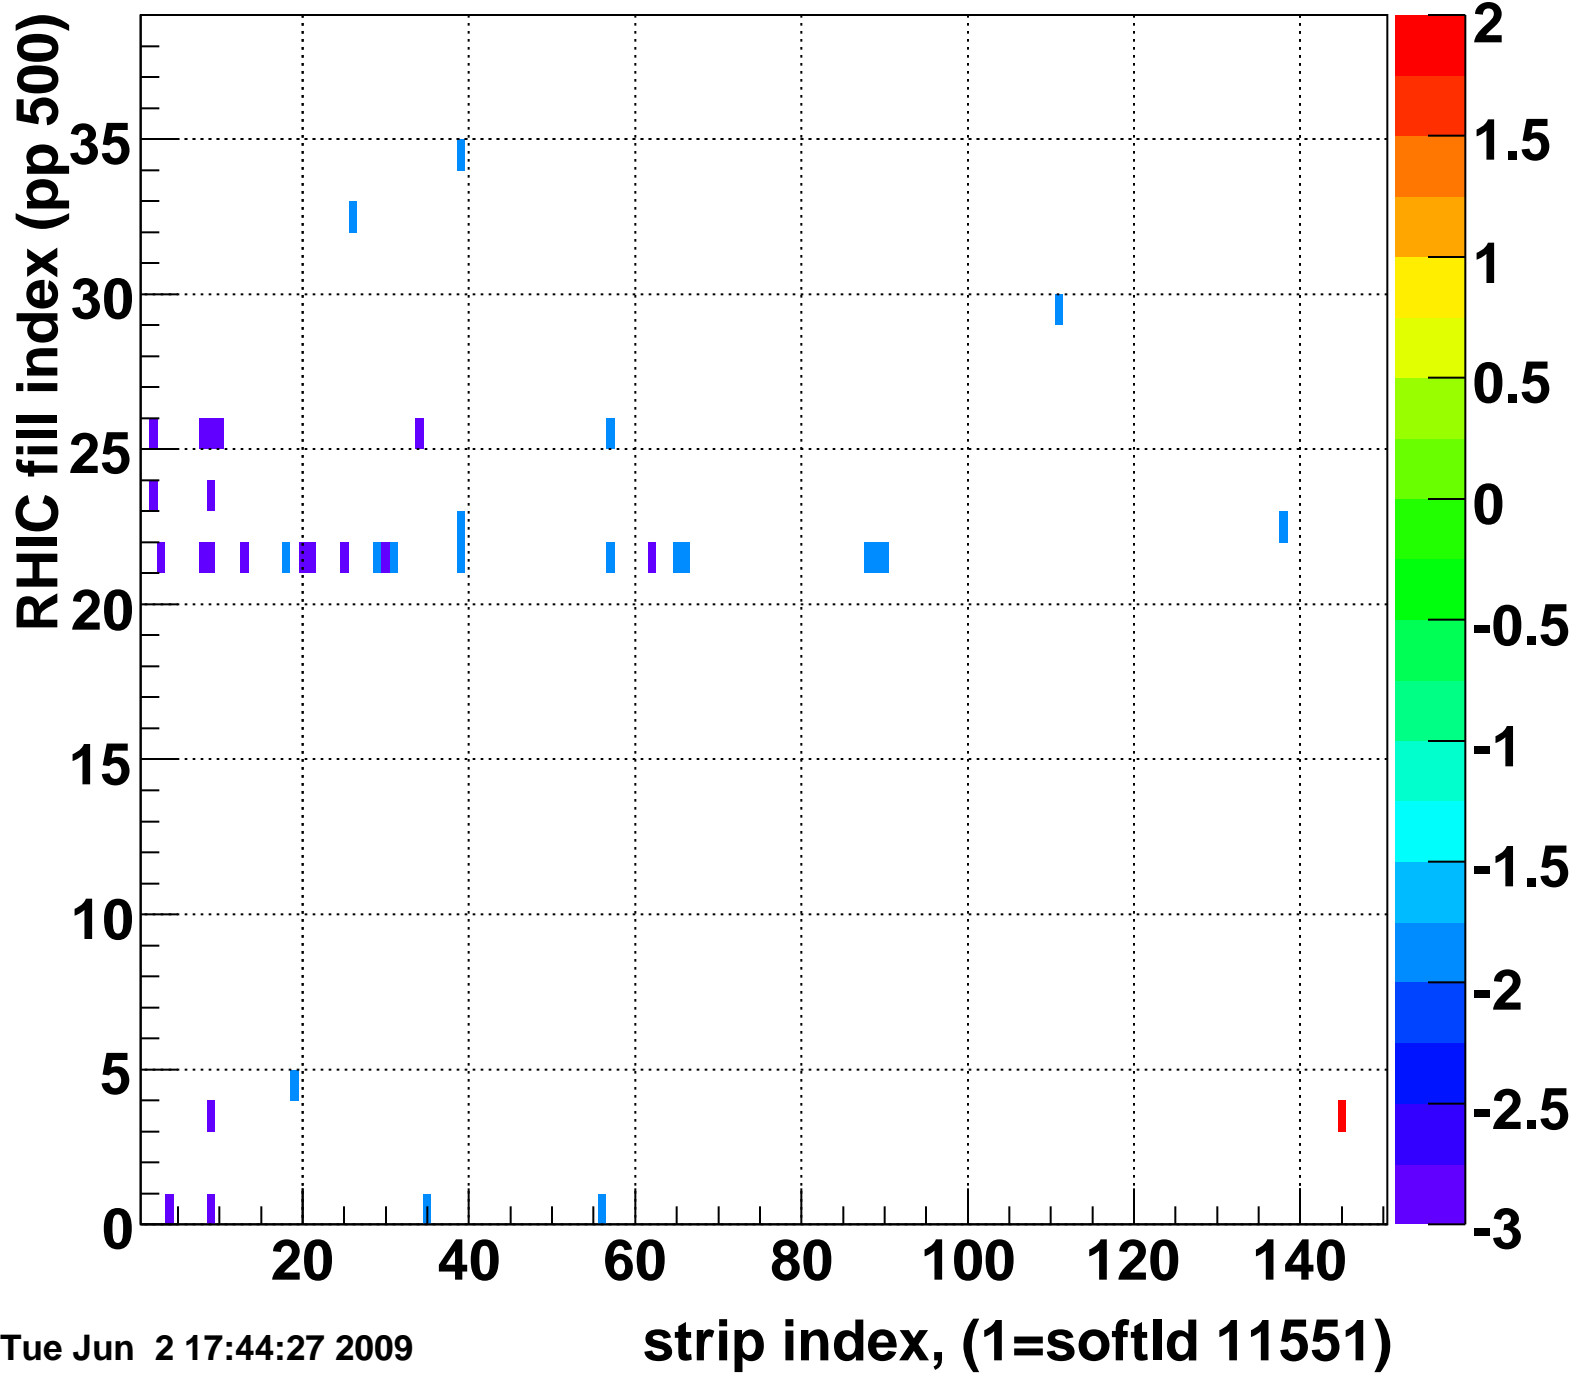

Mpv of ped residuum (ADC), BSMDE mod=78, good strips

Entries 10

Tue Jun 2 17:44:26 2009

Rms of ped residuum (ADC), BSMDE mod=78, good strips

Entries 5550

Tue Jun 2 17:44:26 2009

Bad strips (color=error bits), BSMDE mod=78

Entries 300

Tue Jun 2 17:44:27 2009

Rms of ped residuum (ADC), BSMDP mod=78, good strips

Entries 5550

Tue Jun 2 17:44:27 2009

Bad strips (color=error bits), BSMDE mod=78

Entries 300

Tue Jun 2 17:44:27 2009