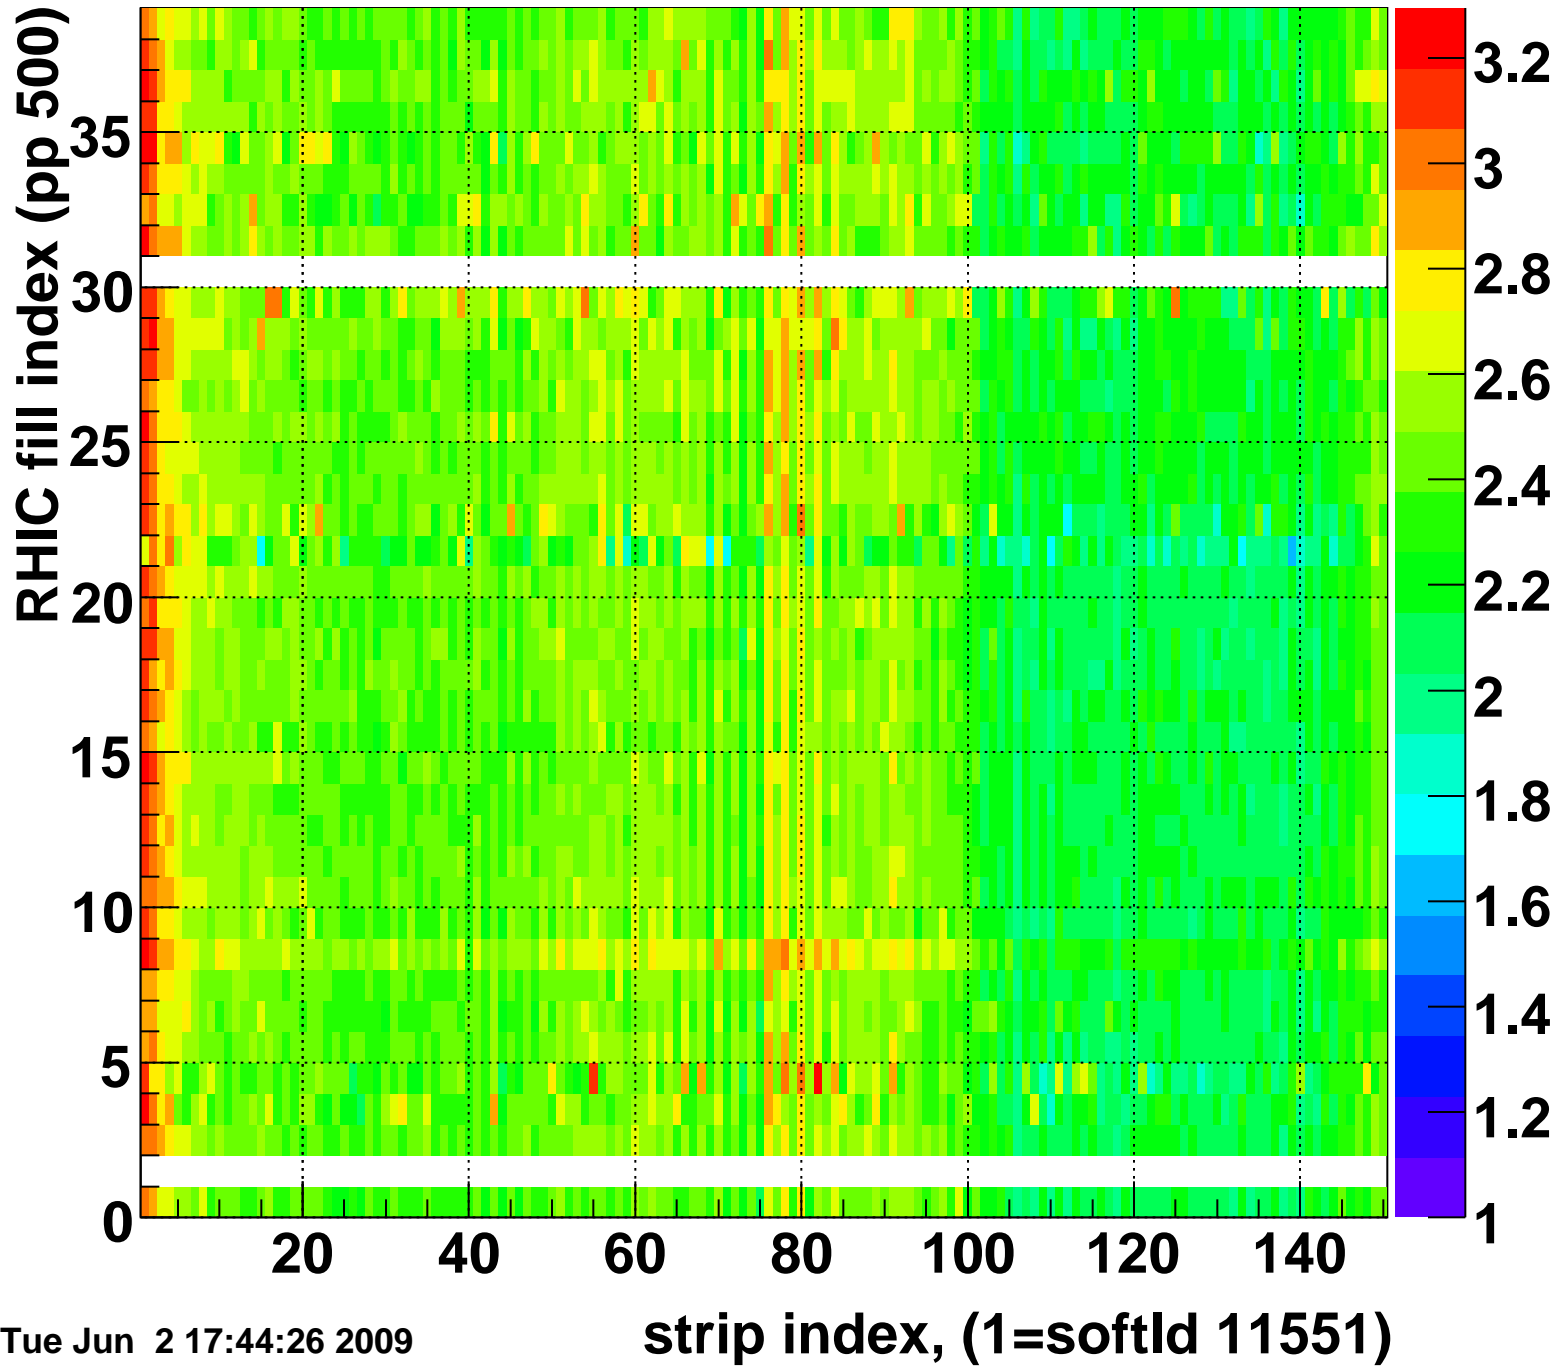

Mpv of ped residuum (ADC), BSMDE mod=78, good strips

Entries 10

Tue Jun 2 17:44:26 2009

Rms of ped residuum (ADC), BSMDE mod=78, good strips

Entries 5550

Tue Jun 2 17:44:26 2009

Bad strips (color=error bits), BSMDE mod=78

Entries 300

Tue Jun 2 17:44:27 2009

Rms of ped residuum (ADC), BSMDP mod=78, good strips

Entries 5550

Tue Jun 2 17:44:27 2009

Bad strips (color=error bits), BSMDE mod=78

Entries 300

Tue Jun 2 17:44:27 2009