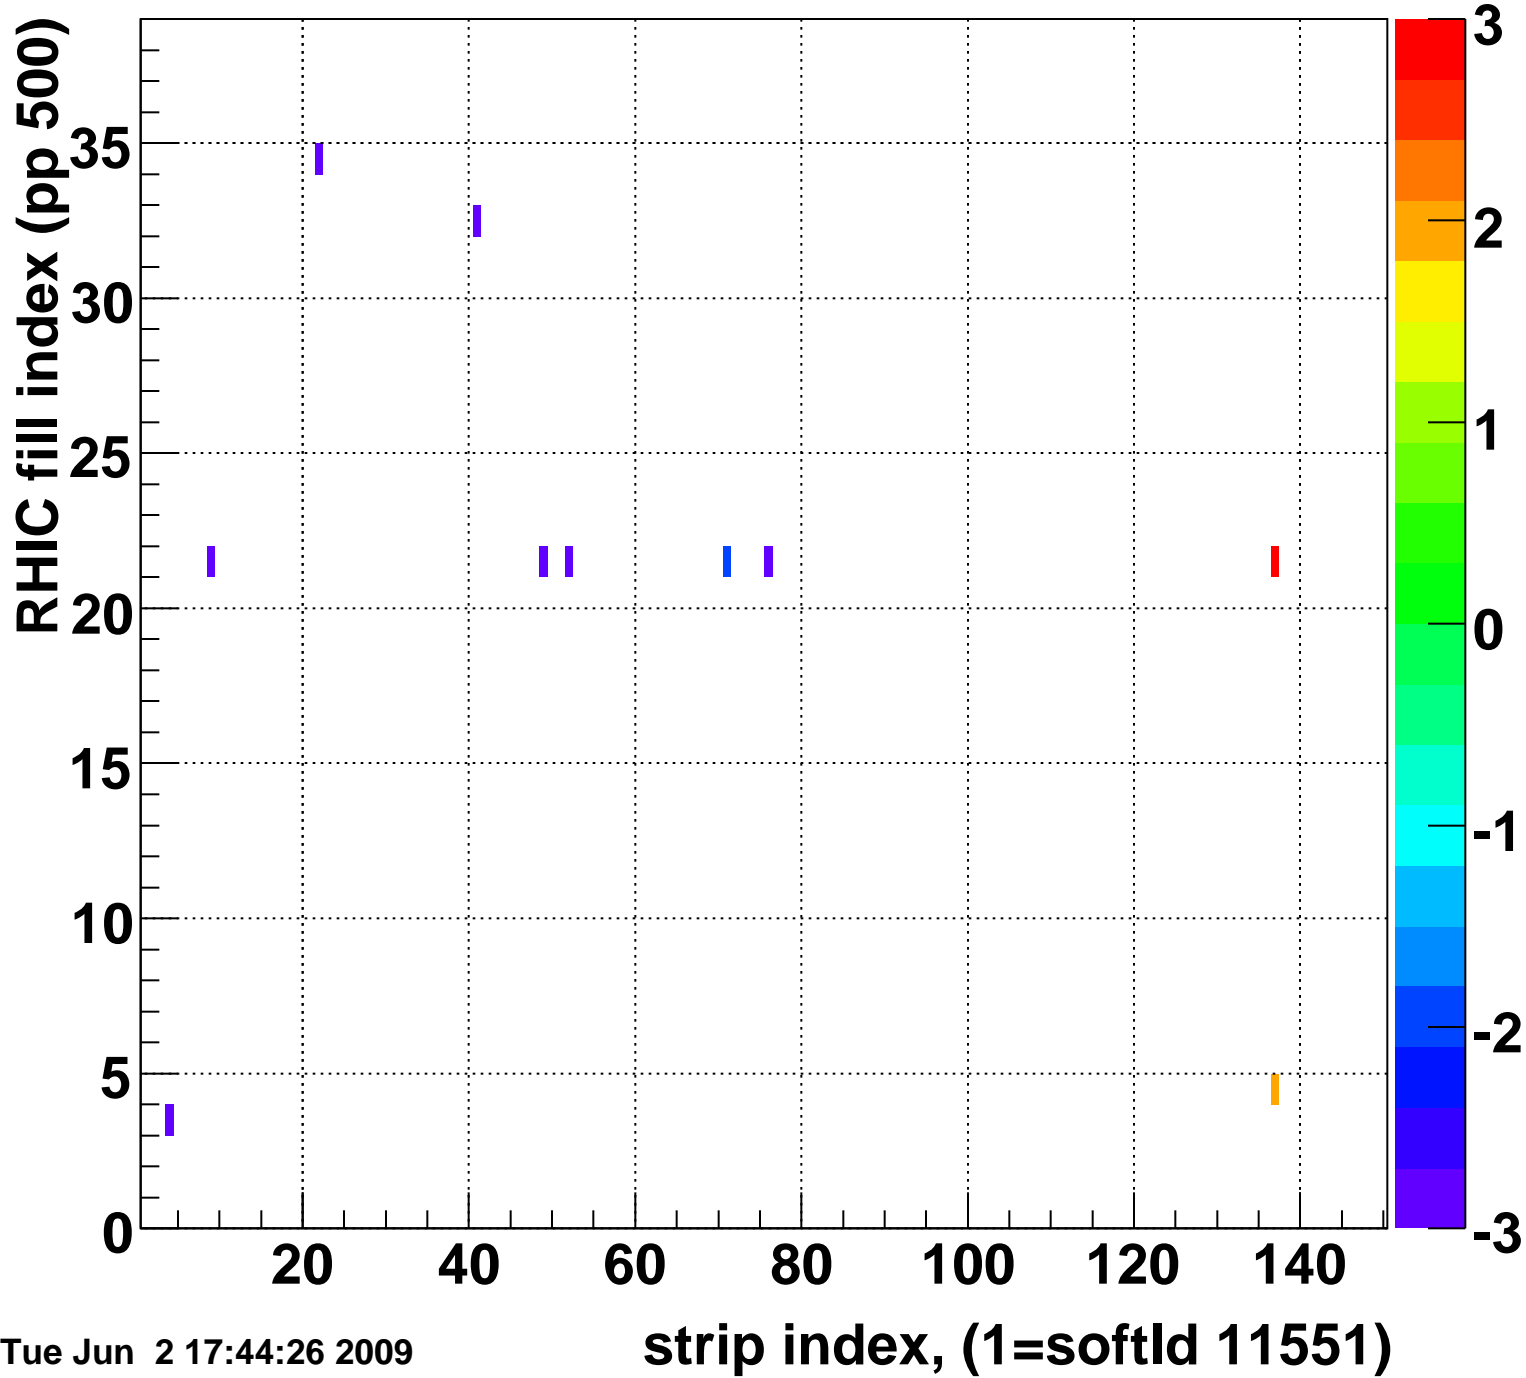

Mpv of ped residuum (ADC), BSMDE mod=78, good strips

Entries 10

Tue Jun 2 17:44:26 2009

Rms of ped residuum (ADC), BSMDE mod=78, good strips

Entries 5550

Tue Jun 2 17:44:26 2009

Bad strips (color=error bits), BSMDE mod=78

Entries 300

Tue Jun 2 17:44:27 2009

Rms of ped residuum (ADC), BSMDP mod=78, good strips

Entries 5550

Tue Jun 2 17:44:27 2009

Bad strips (color=error bits), BSMDE mod=78

Entries 300

Tue Jun 2 17:44:27 2009