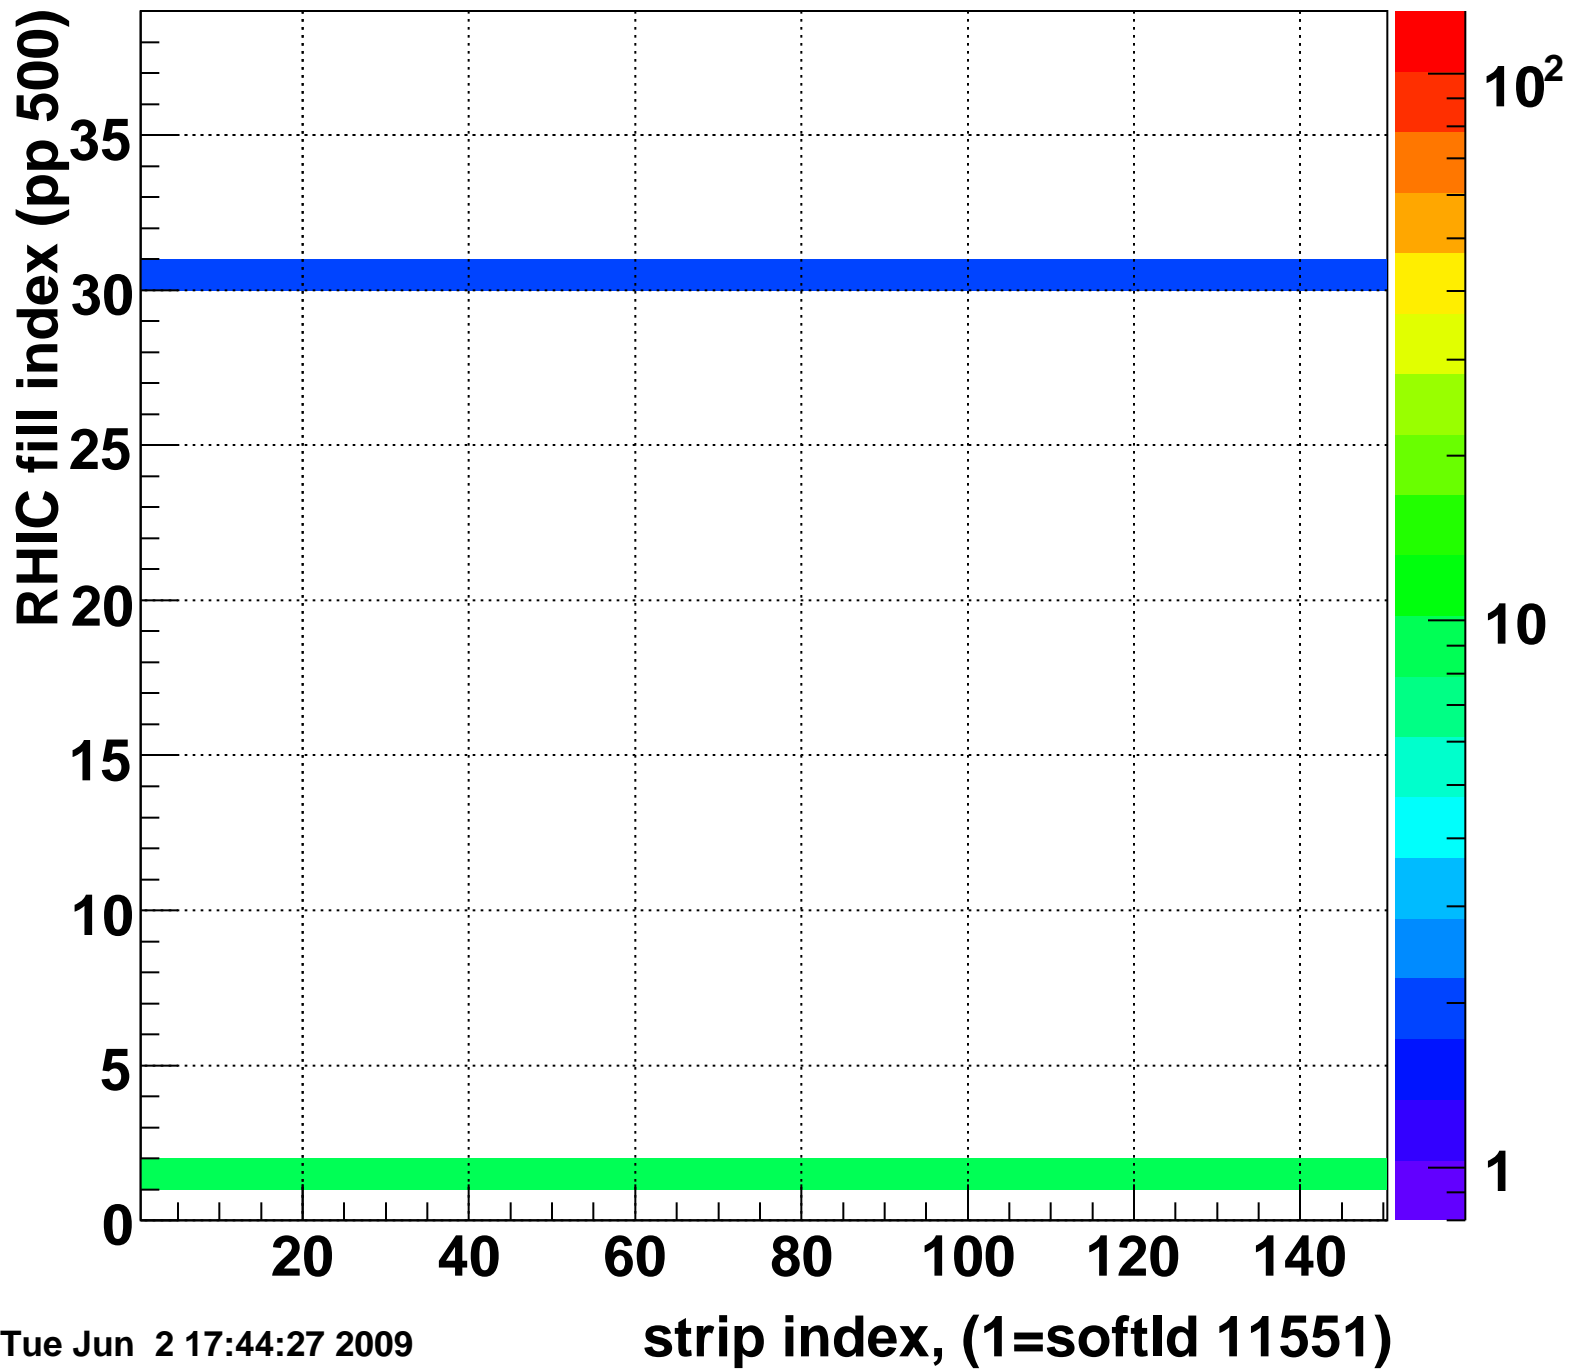

Mpv of ped residuum (ADC), BSMDE mod=78, good strips

Entries 10

Tue Jun 2 17:44:26 2009

Rms of ped residuum (ADC), BSMDE mod=78, good strips

Entries 5550

Tue Jun 2 17:44:26 2009

Bad strips (color=error bits), BSMDE mod=78

Entries 300

Tue Jun 2 17:44:27 2009

Rms of ped residuum (ADC), BSMDP mod=78, good strips

Entries 5550

Tue Jun 2 17:44:27 2009

Bad strips (color=error bits), BSMDE mod=78

Entries 300

Tue Jun 2 17:44:27 2009