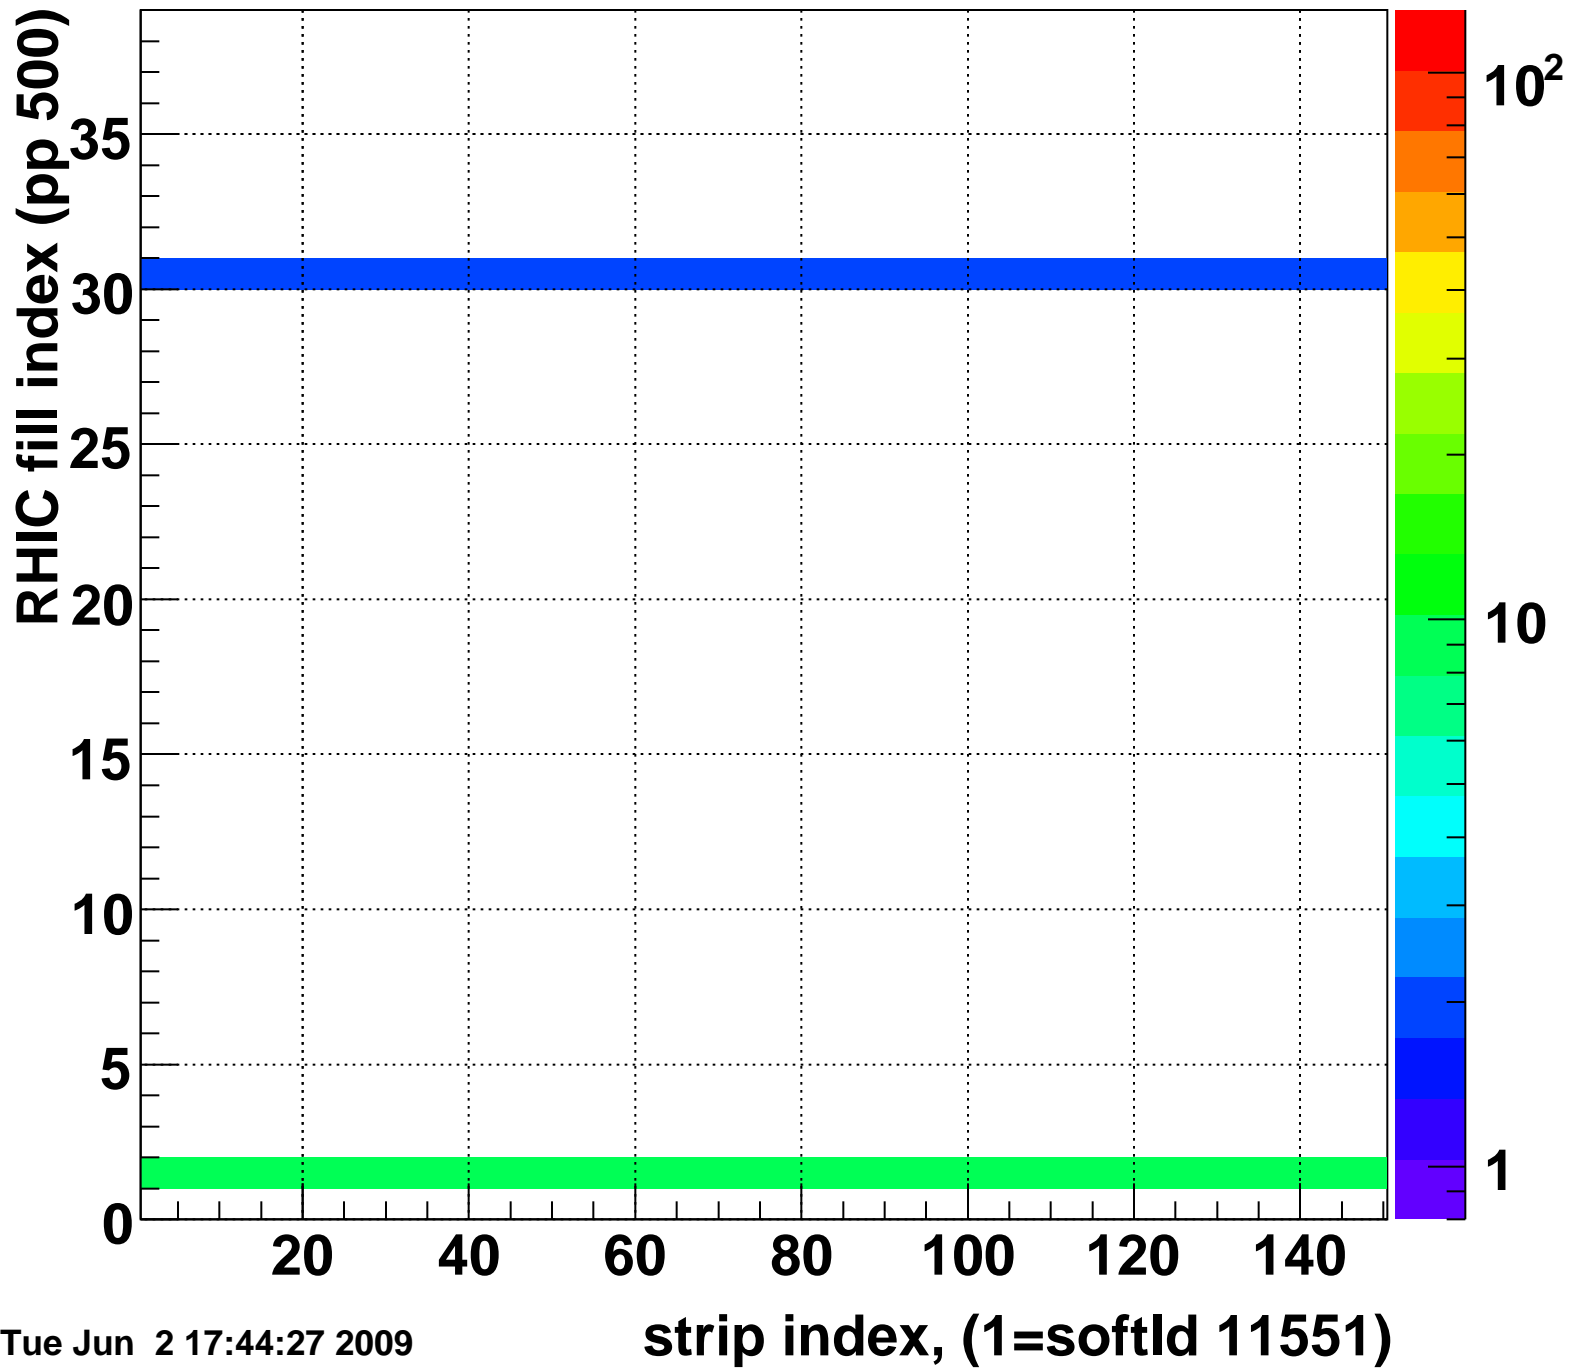

Mpv of ped residuum (ADC), BSMDE mod=78, good strips

Entries 10

Tue Jun 2 17:44:26 2009

Rms of ped residuum (ADC), BSMDE mod=78, good strips

Entries 5550

Tue Jun 2 17:44:26 2009

Bad strips (color=error bits), BSMDE mod=78

Entries 300

Tue Jun 2 17:44:27 2009

Rms of ped residuum (ADC), BSMDP mod=78, good strips

Entries 5550

Tue Jun 2 17:44:27 2009

Bad strips (color=error bits), BSMDE mod=78

Entries 300

Tue Jun 2 17:44:27 2009