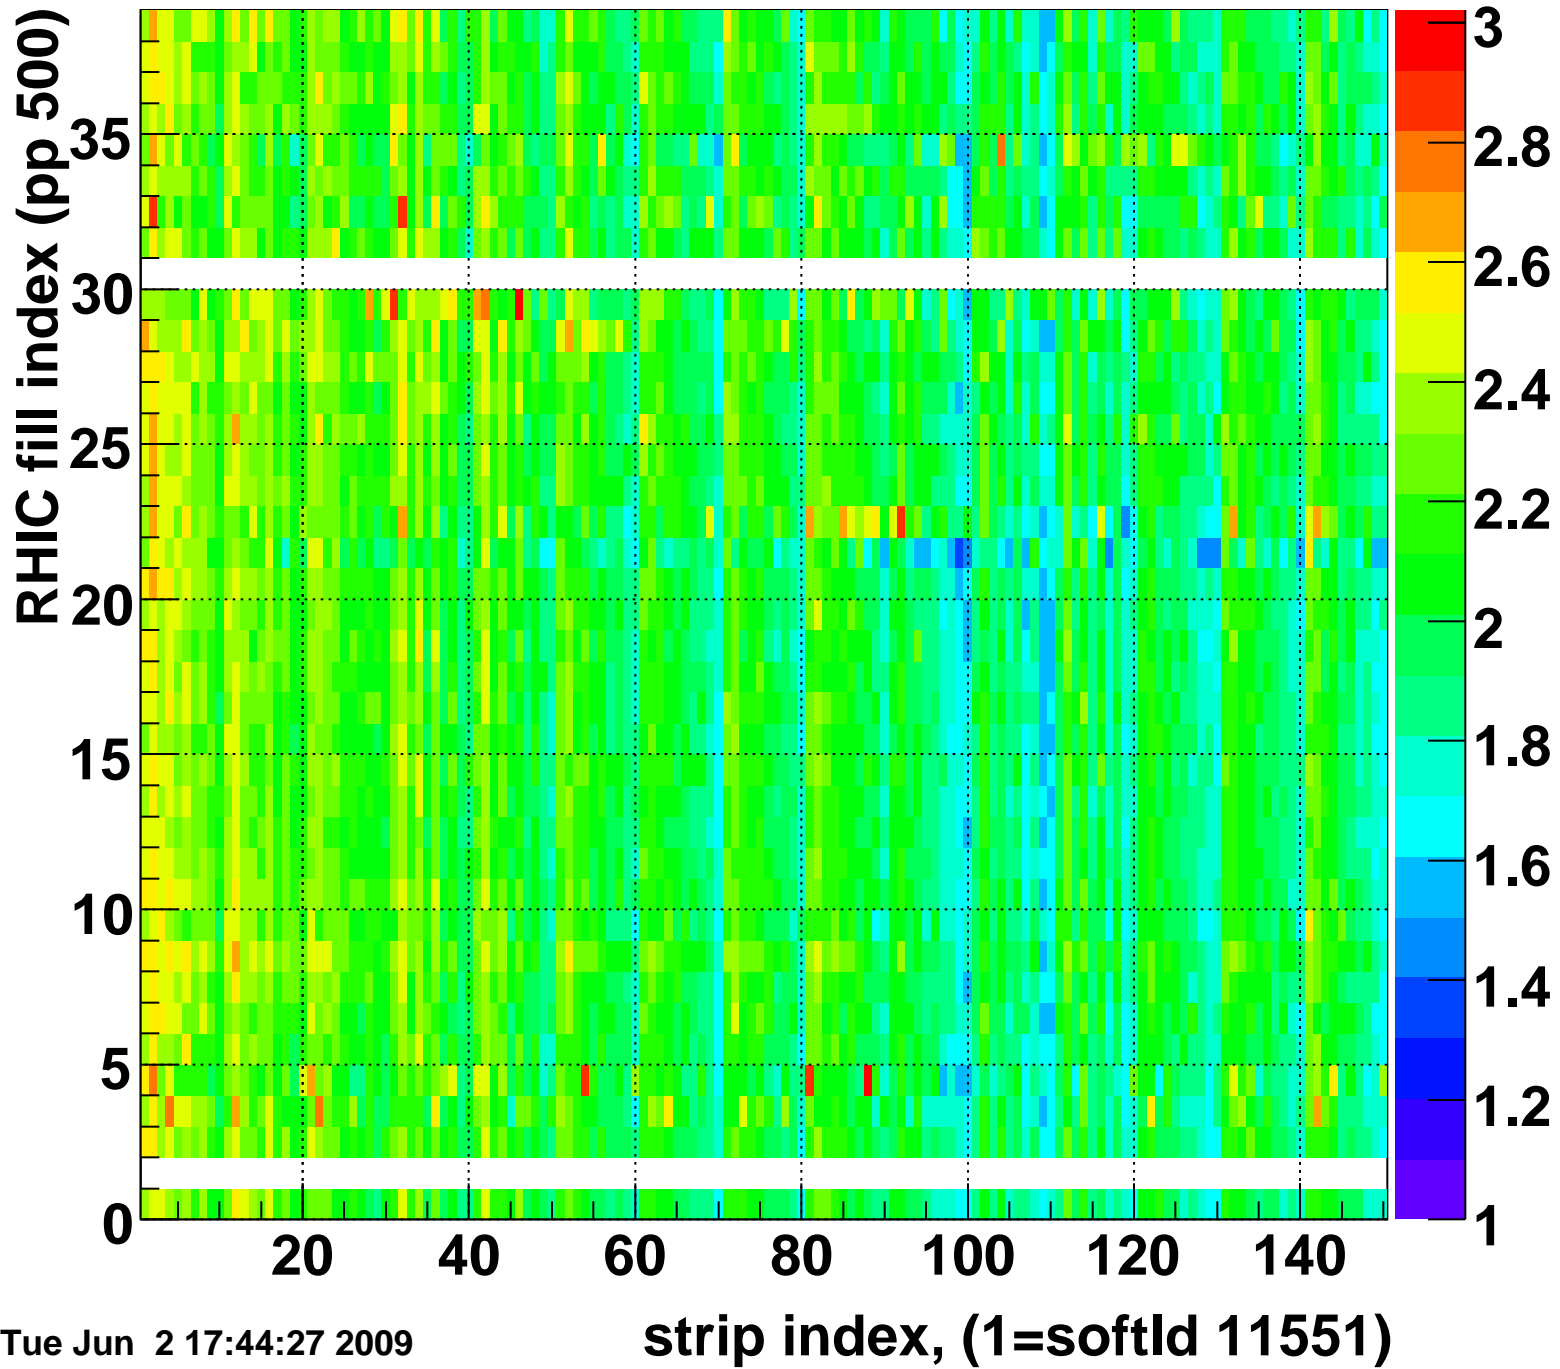

Mpv of ped residuum (ADC), BSMDE mod=78, good strips

Entries 10

Tue Jun 2 17:44:26 2009

Rms of ped residuum (ADC), BSMDE mod=78, good strips

Entries 5550

Tue Jun 2 17:44:26 2009

Bad strips (color=error bits), BSMDE mod=78

Entries 300

Tue Jun 2 17:44:27 2009

Rms of ped residuum (ADC), BSMDP mod=78, good strips

Entries 5550

Tue Jun 2 17:44:27 2009

Bad strips (color=error bits), BSMDE mod=78

Entries 300

Tue Jun 2 17:44:27 2009