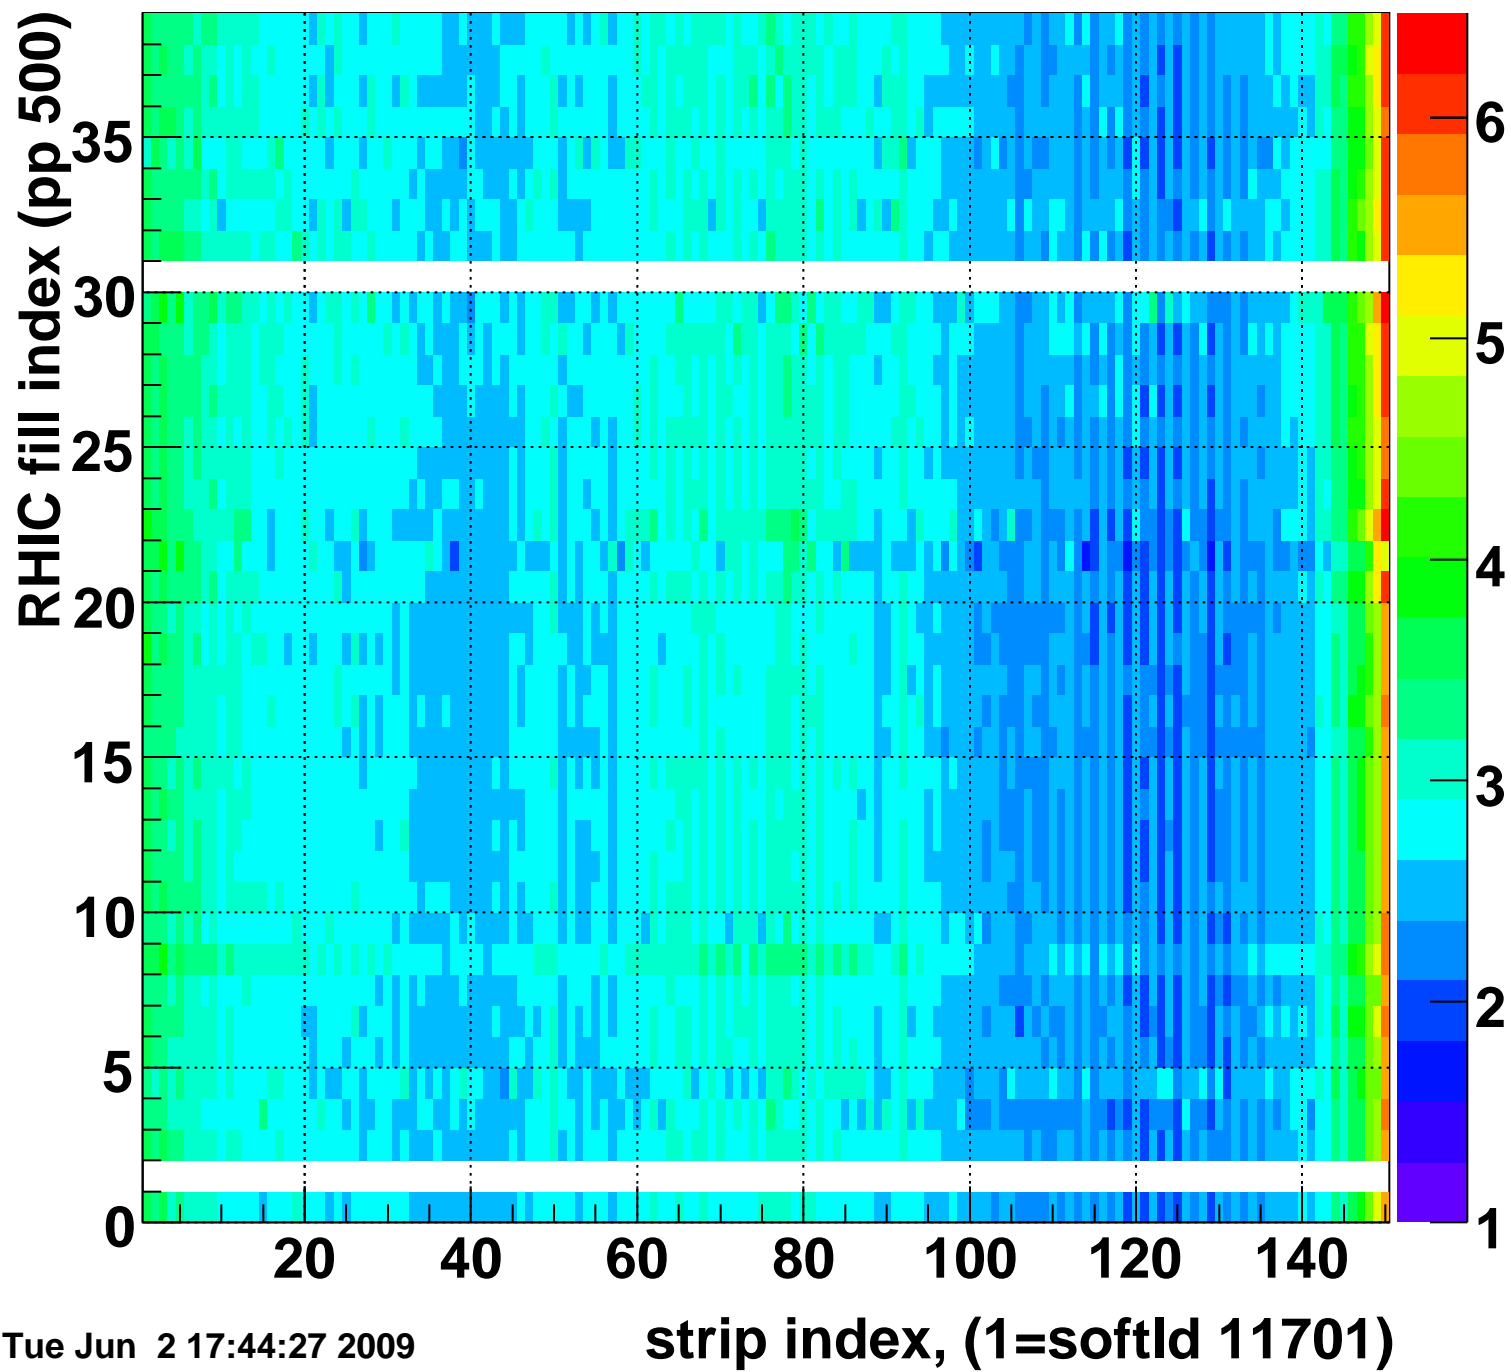

Mpv of ped residuum (ADC), BSMDE mod=79, good strips

Entries 4

Tue Jun 2 17:44:27 2009

Rms of ped residuum (ADC), BSMDE mod=79, good strips

Entries 5550

Bad strips (color=error bits), BSMDE mod=79

Entries 300

Tue Jun 2 17:44:27 2009

Rms of ped residuum (ADC), BSMDP mod=79, good strips

Entries 5550

Tue Jun 2 17:44:27 2009

Bad strips (color=error bits), BSMDE mod=79

Entries 300

Tue Jun 2 17:44:27 2009