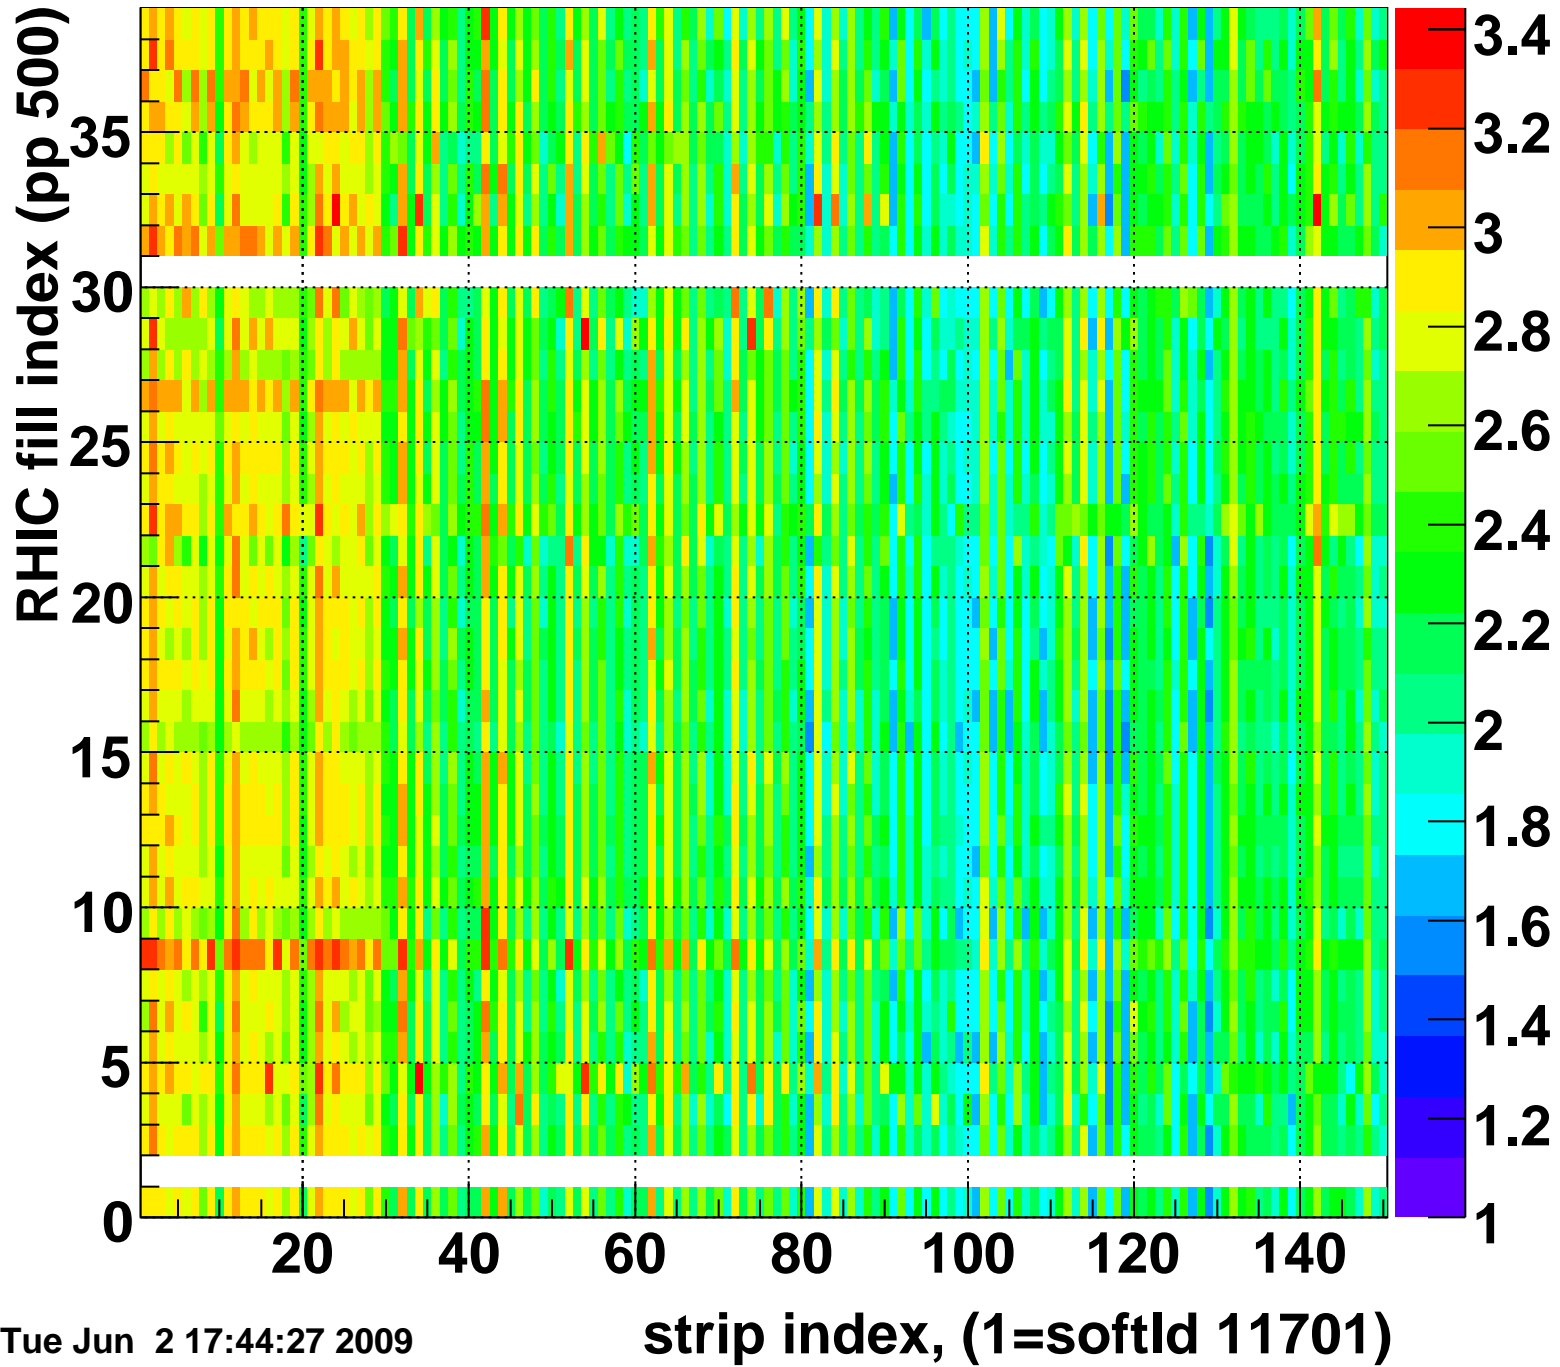

Mpv of ped residuum (ADC), BSMDE mod=79, good strips

Entries 4

Tue Jun 2 17:44:27 2009

Rms of ped residuum (ADC), BSMDE mod=79, good strips

Entries 5550

Bad strips (color=error bits), BSMDE mod=79

Entries 300

Tue Jun 2 17:44:27 2009

Rms of ped residuum (ADC), BSMDP mod=79, good strips

Entries 5550

Tue Jun 2 17:44:27 2009

Bad strips (color=error bits), BSMDE mod=79

Entries 300

Tue Jun 2 17:44:27 2009