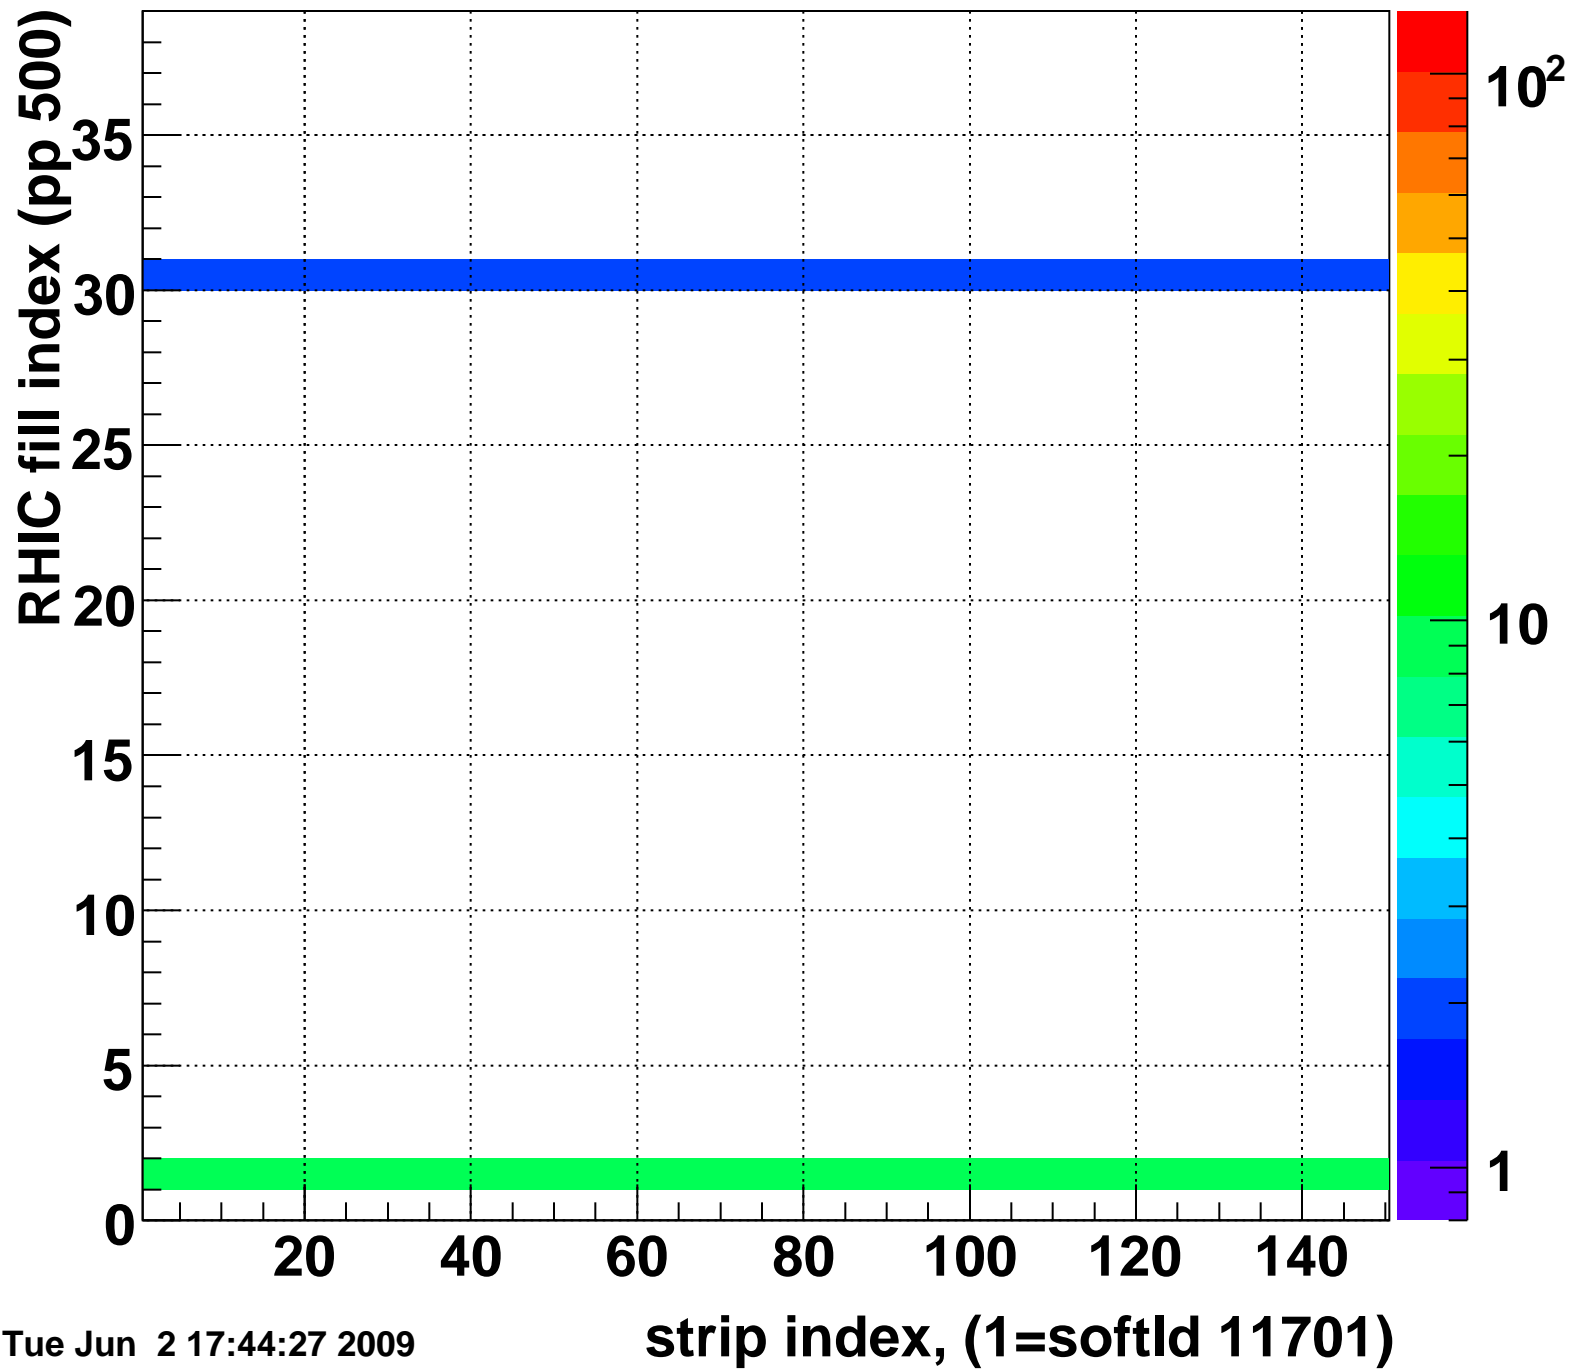

Mpv of ped residuum (ADC), BSMDE mod=79, good strips

Entries 4

Tue Jun 2 17:44:27 2009

Rms of ped residuum (ADC), BSMDE mod=79, good strips

Entries 5550

Bad strips (color=error bits), BSMDE mod=79

Entries 300

Tue Jun 2 17:44:27 2009

Rms of ped residuum (ADC), BSMDP mod=79, good strips

Entries 5550

Tue Jun 2 17:44:27 2009

Bad strips (color=error bits), BSMDE mod=79

Entries 300

Tue Jun 2 17:44:27 2009