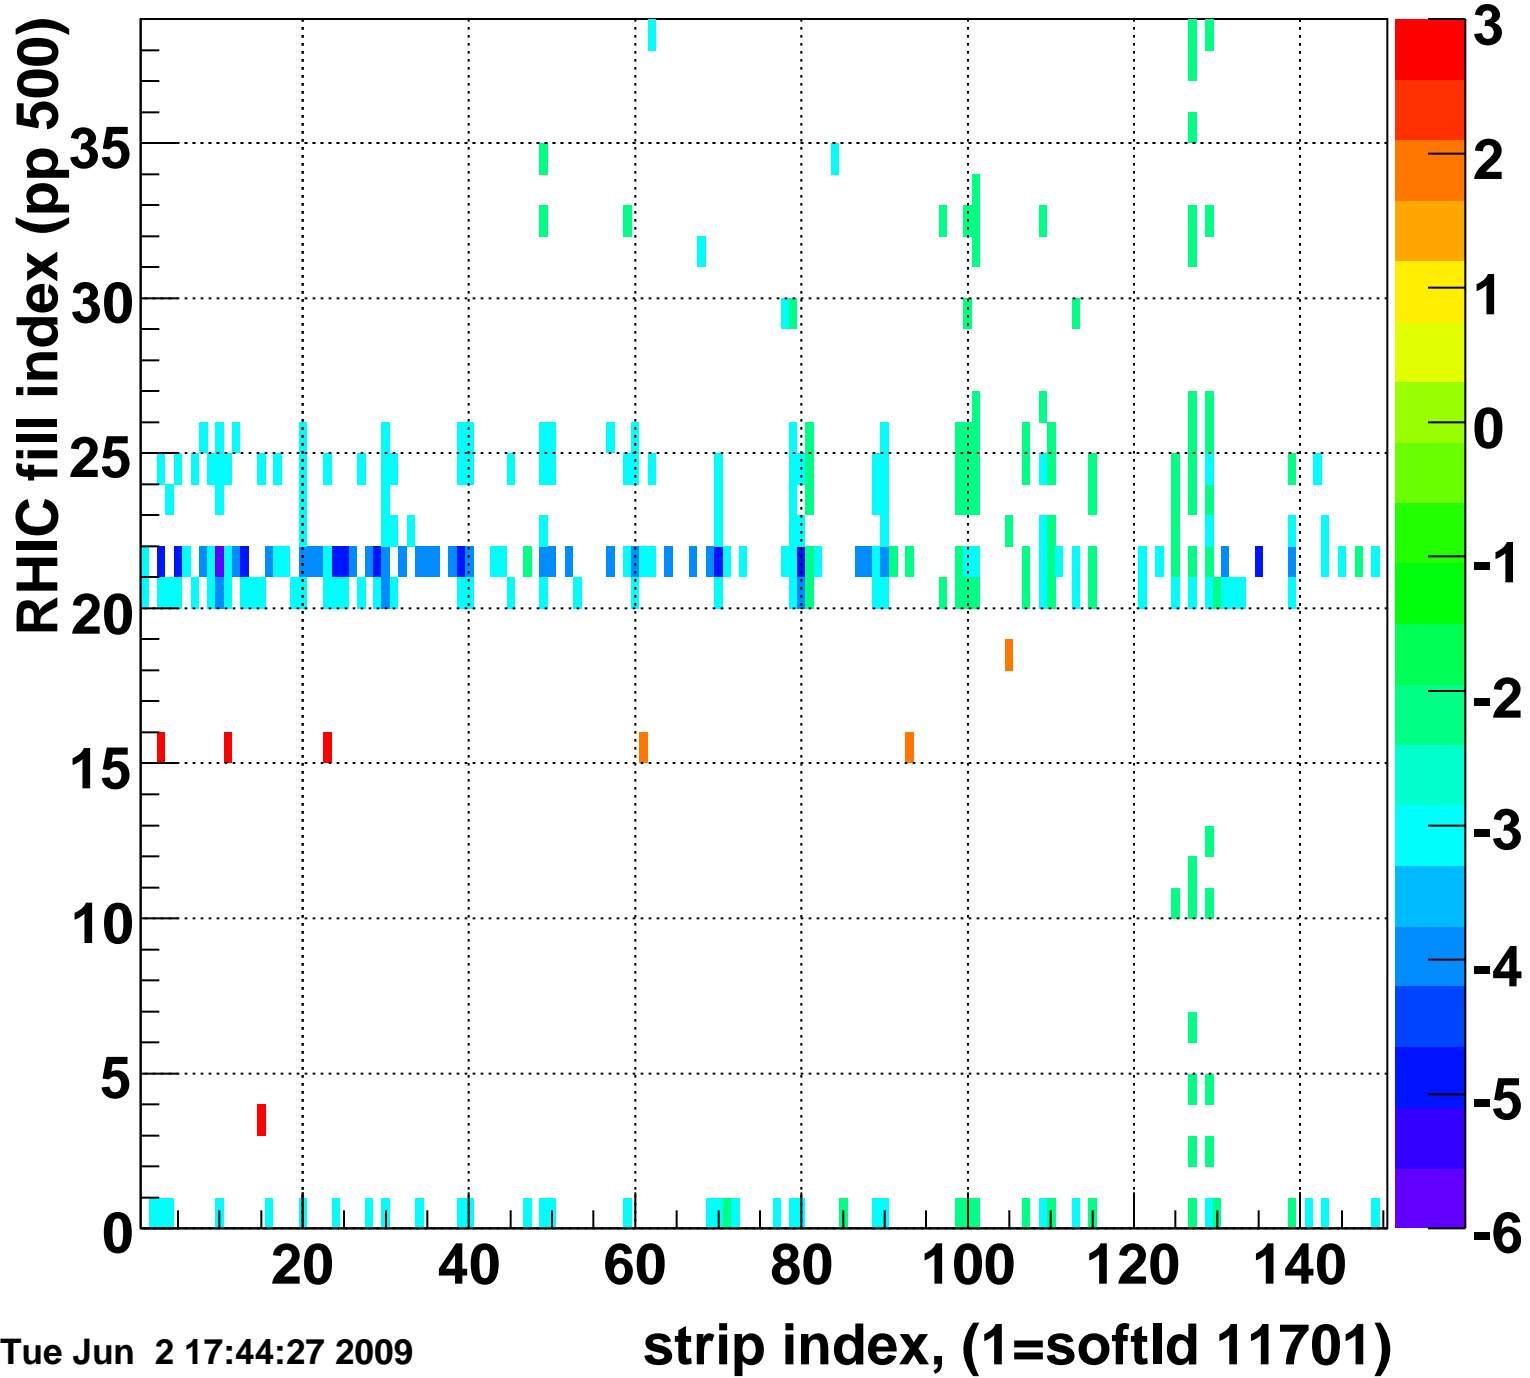

Mpv of ped residuum (ADC), BSMDE mod=79, good strips

Entries 4

Tue Jun 2 17:44:27 2009

Rms of ped residuum (ADC), BSMDE mod=79, good strips

Entries 5550

Bad strips (color=error bits), BSMDE mod=79

Entries 300

Tue Jun 2 17:44:27 2009

Rms of ped residuum (ADC), BSMDP mod=79, good strips

Entries 5550

Tue Jun 2 17:44:27 2009

Bad strips (color=error bits), BSMDE mod=79

Entries 300

Tue Jun 2 17:44:27 2009