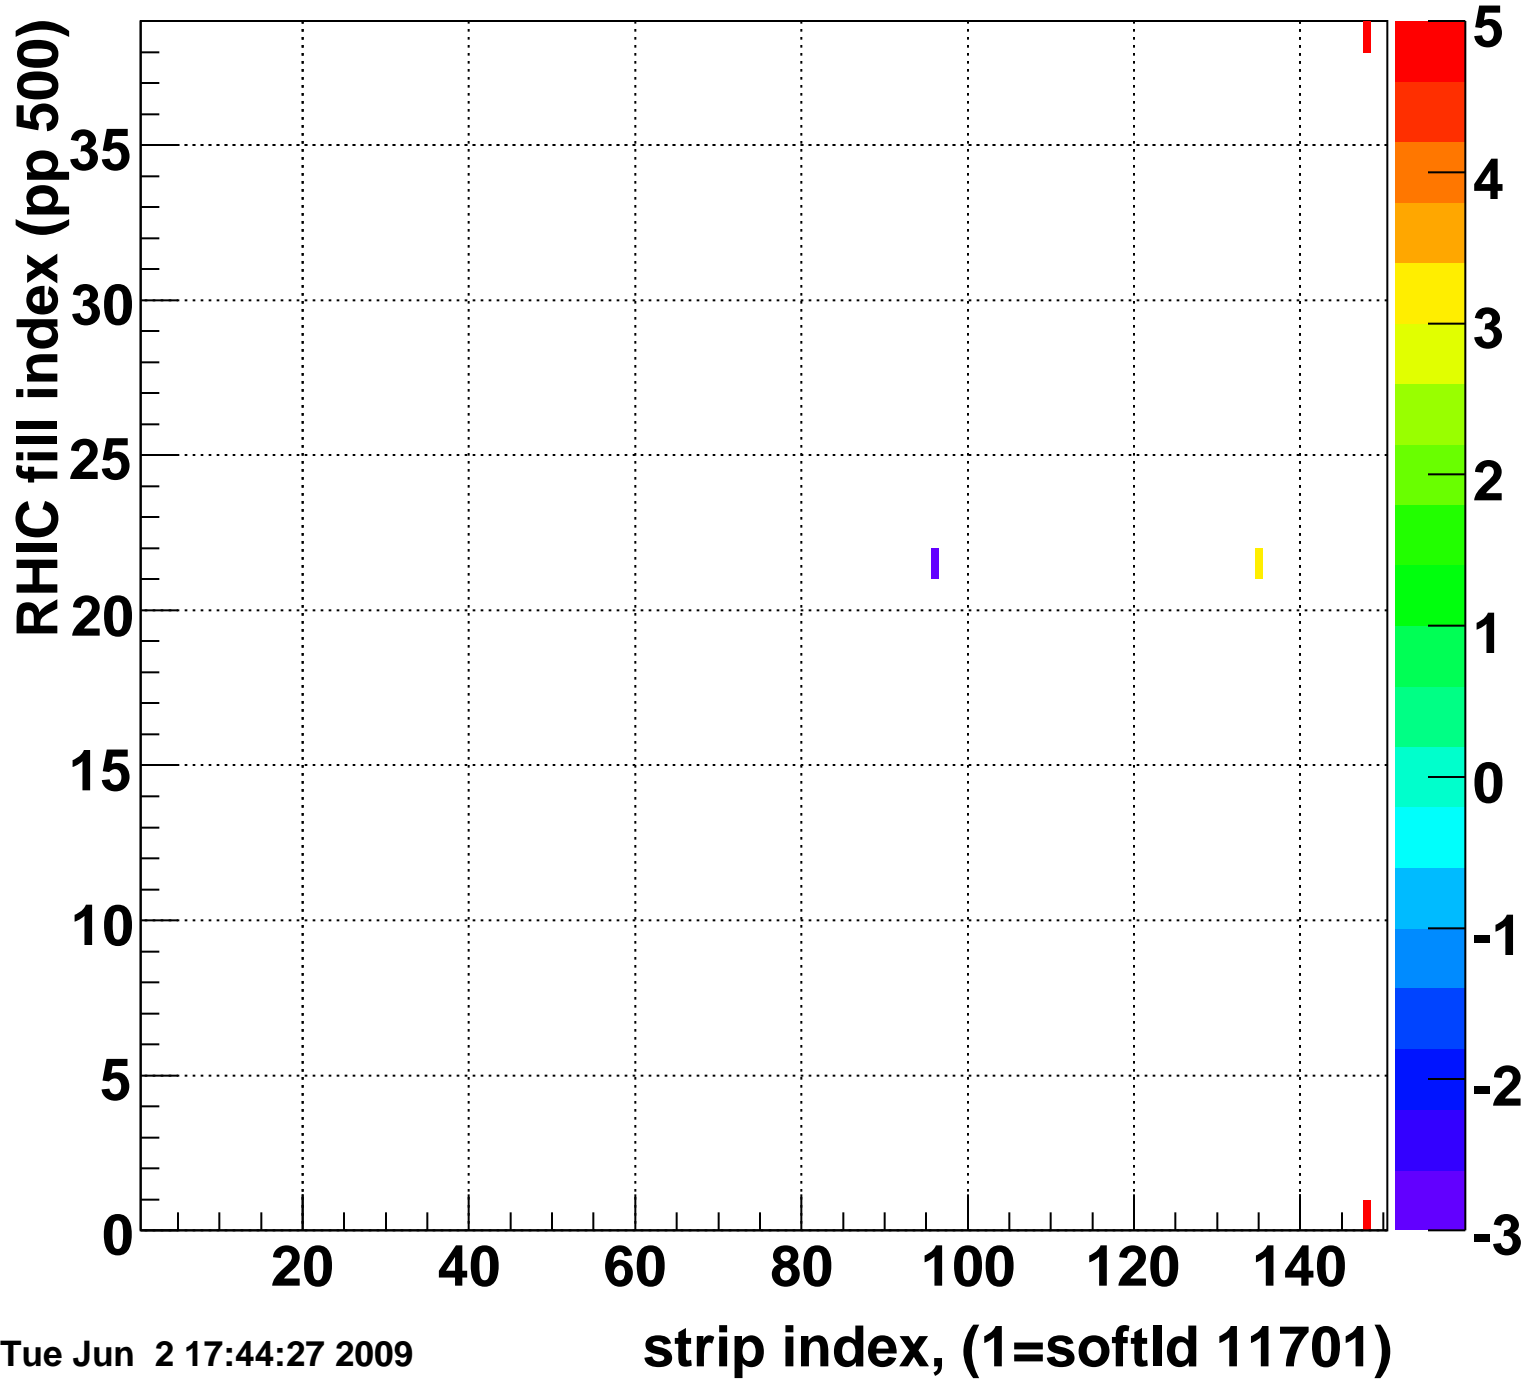

Mpv of ped residuum (ADC), BSMDE mod=79, good strips

Entries 4

Tue Jun 2 17:44:27 2009

Rms of ped residuum (ADC), BSMDE mod=79, good strips

Entries 5550

Bad strips (color=error bits), BSMDE mod=79

Entries 300

Tue Jun 2 17:44:27 2009

Rms of ped residuum (ADC), BSMDP mod=79, good strips

Entries 5550

Tue Jun 2 17:44:27 2009

Bad strips (color=error bits), BSMDE mod=79

Entries 300

Tue Jun 2 17:44:27 2009