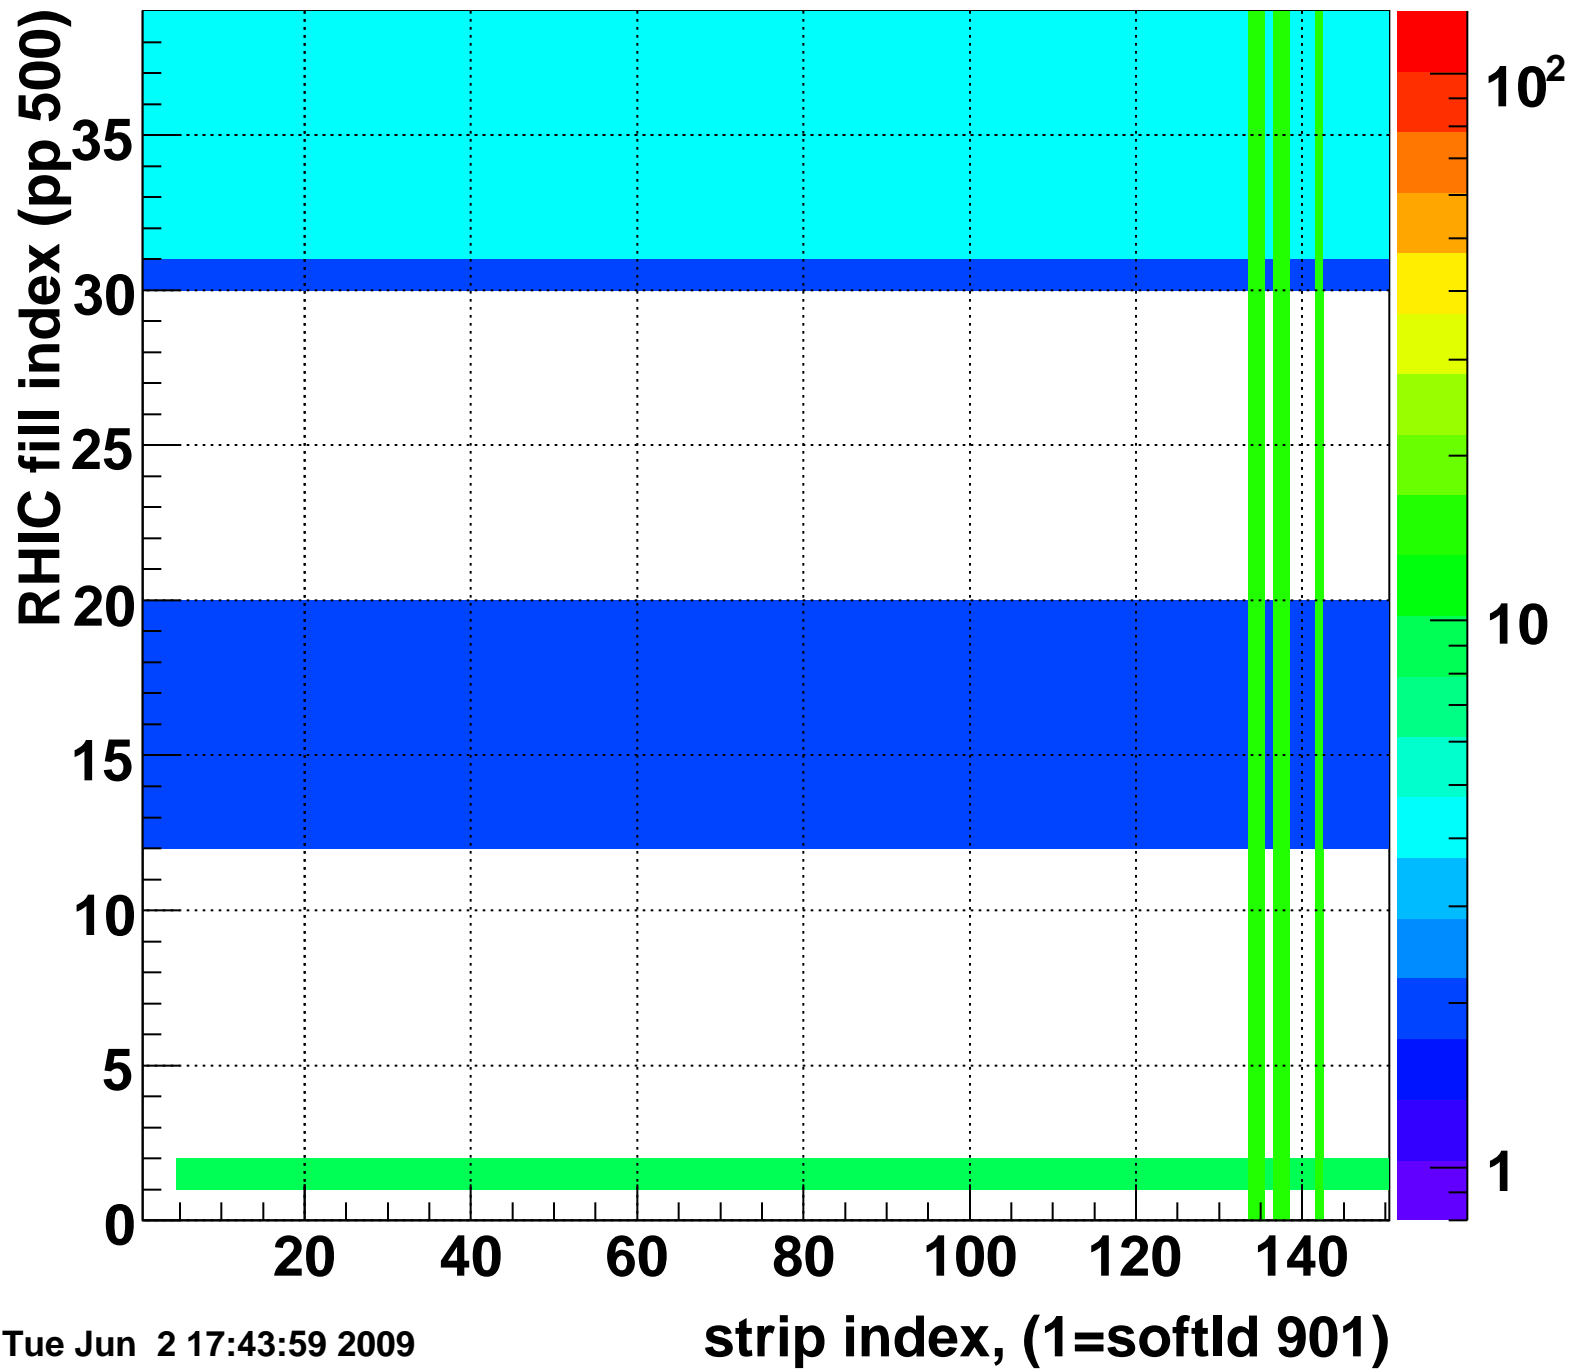

Mpv of ped residuum (ADC), BSMDE mod=7, good strips

Entries 15

Tue Jun 2 17:43:59 2009

Rms of ped residuum (ADC), BSMDE mod=7, good strips

Entries 3049

Tue Jun 2 17:43:59 2009

Bad strips (color=error bits), BSMDE mod=7

Entries 2801

Tue Jun 2 17:43:59 2009

Rms of ped residuum (ADC), BSMDP mod=7, good strips

Entries 2457

Tue Jun 2 17:44:00 2009

Bad strips (color=error bits), BSMDE mod=7

Entries 3393

Tue Jun 2 17:44:00 2009