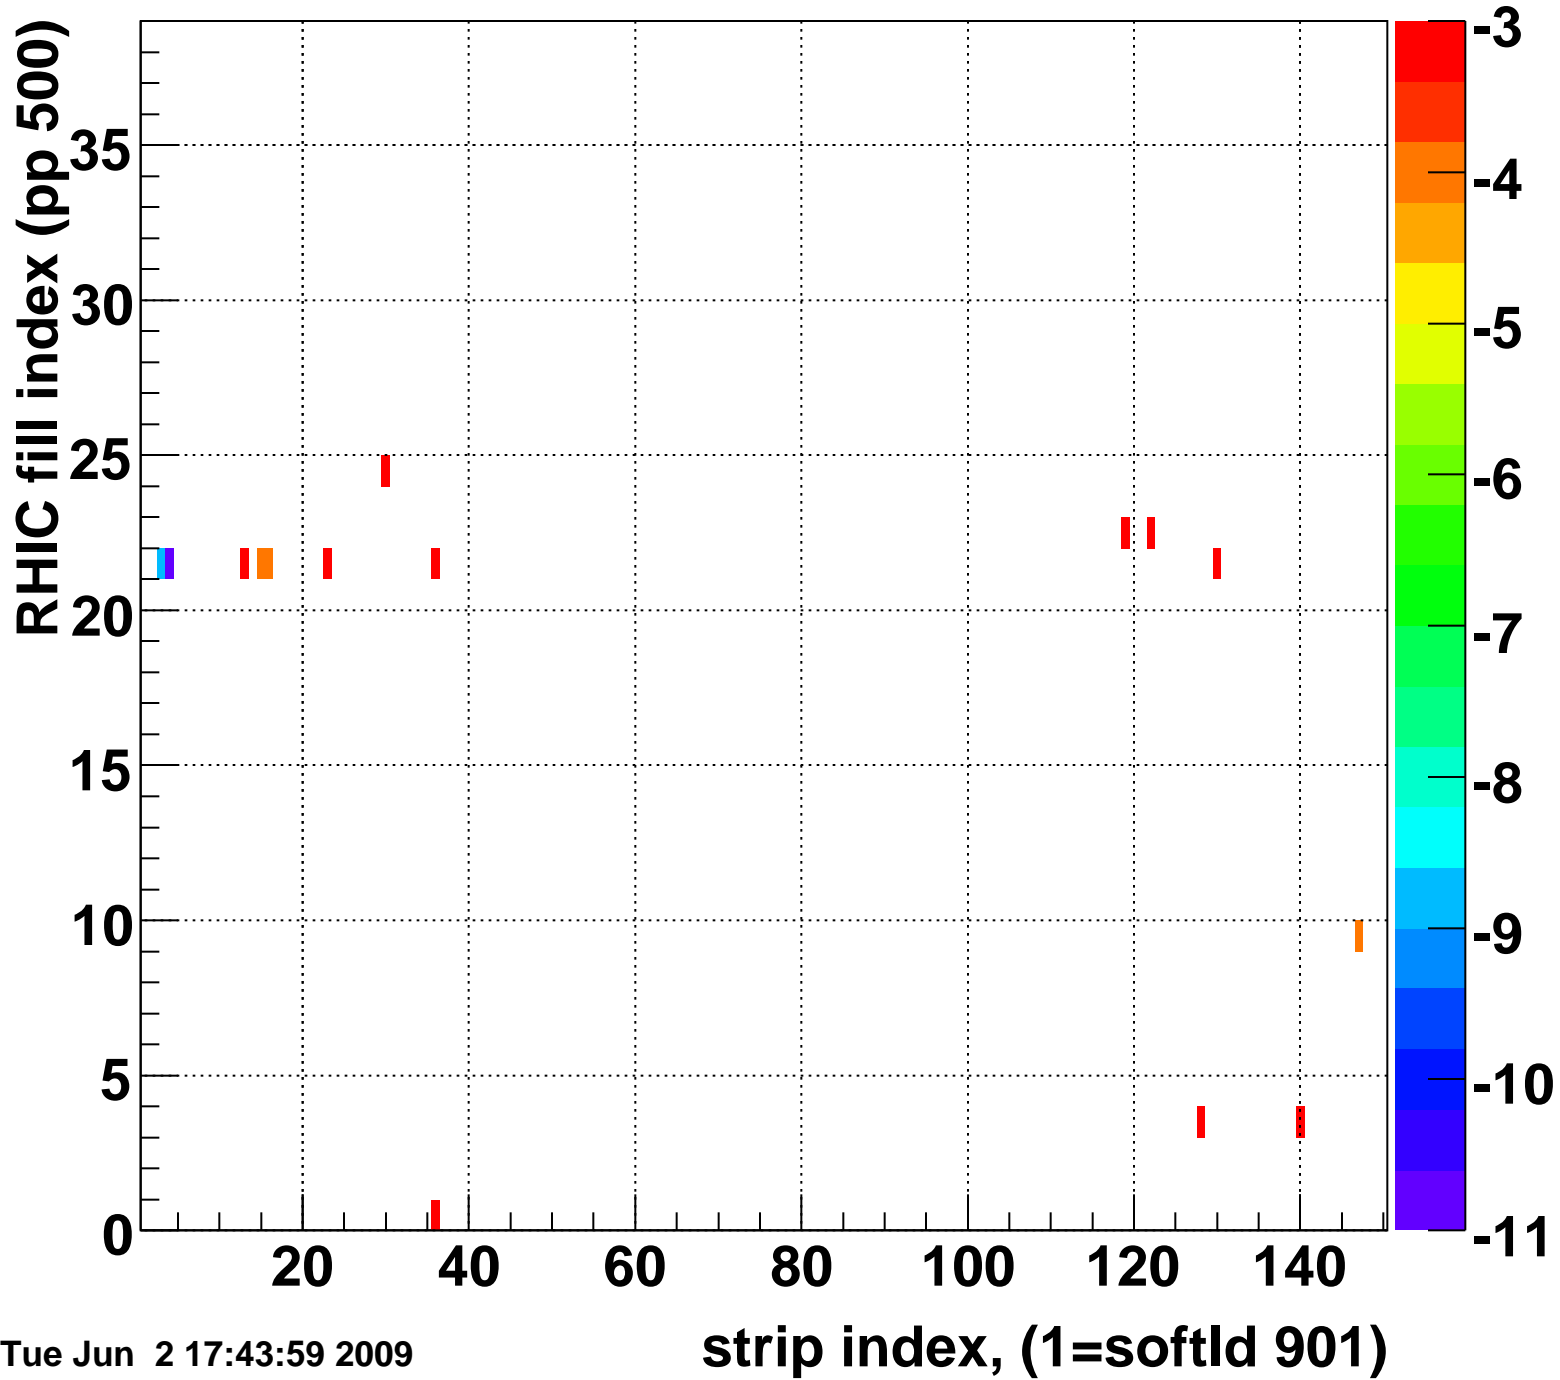

Mpv of ped residuum (ADC), BSMDE mod=7, good strips

Entries 15

Tue Jun 2 17:43:59 2009

Rms of ped residuum (ADC), BSMDE mod=7, good strips

Entries 3049

Tue Jun 2 17:43:59 2009

Bad strips (color=error bits), BSMDE mod=7

Entries 2801

Tue Jun 2 17:43:59 2009

Rms of ped residuum (ADC), BSMDP mod=7, good strips

Entries 2457

Tue Jun 2 17:44:00 2009

Bad strips (color=error bits), BSMDE mod=7

Entries 3393

Tue Jun 2 17:44:00 2009