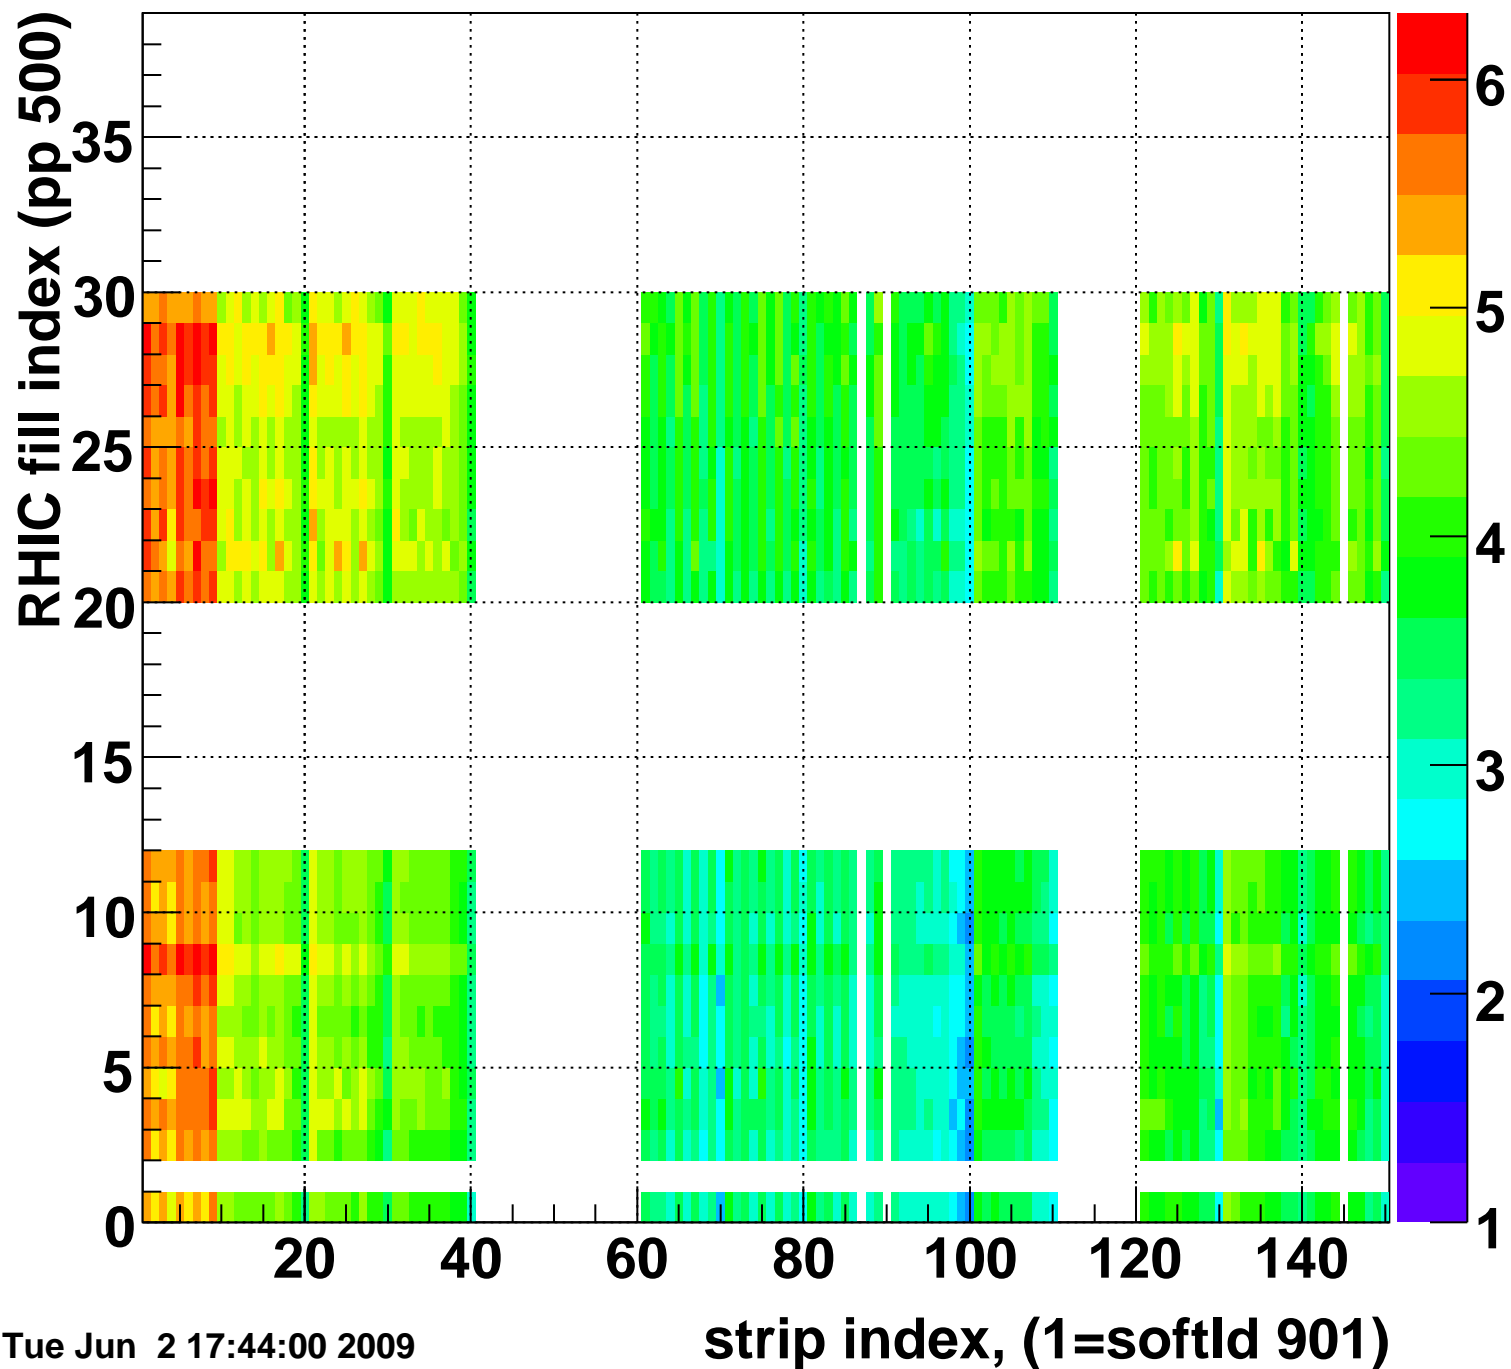

Mpv of ped residuum (ADC), BSMDE mod=7, good strips

Entries 15

Tue Jun 2 17:43:59 2009

Rms of ped residuum (ADC), BSMDE mod=7, good strips

Entries 3049

Tue Jun 2 17:43:59 2009

Bad strips (color=error bits), BSMDE mod=7

Entries 2801

Tue Jun 2 17:43:59 2009

Rms of ped residuum (ADC), BSMDP mod=7, good strips

Entries 2457

Tue Jun 2 17:44:00 2009

Bad strips (color=error bits), BSMDE mod=7

Entries 3393

Tue Jun 2 17:44:00 2009