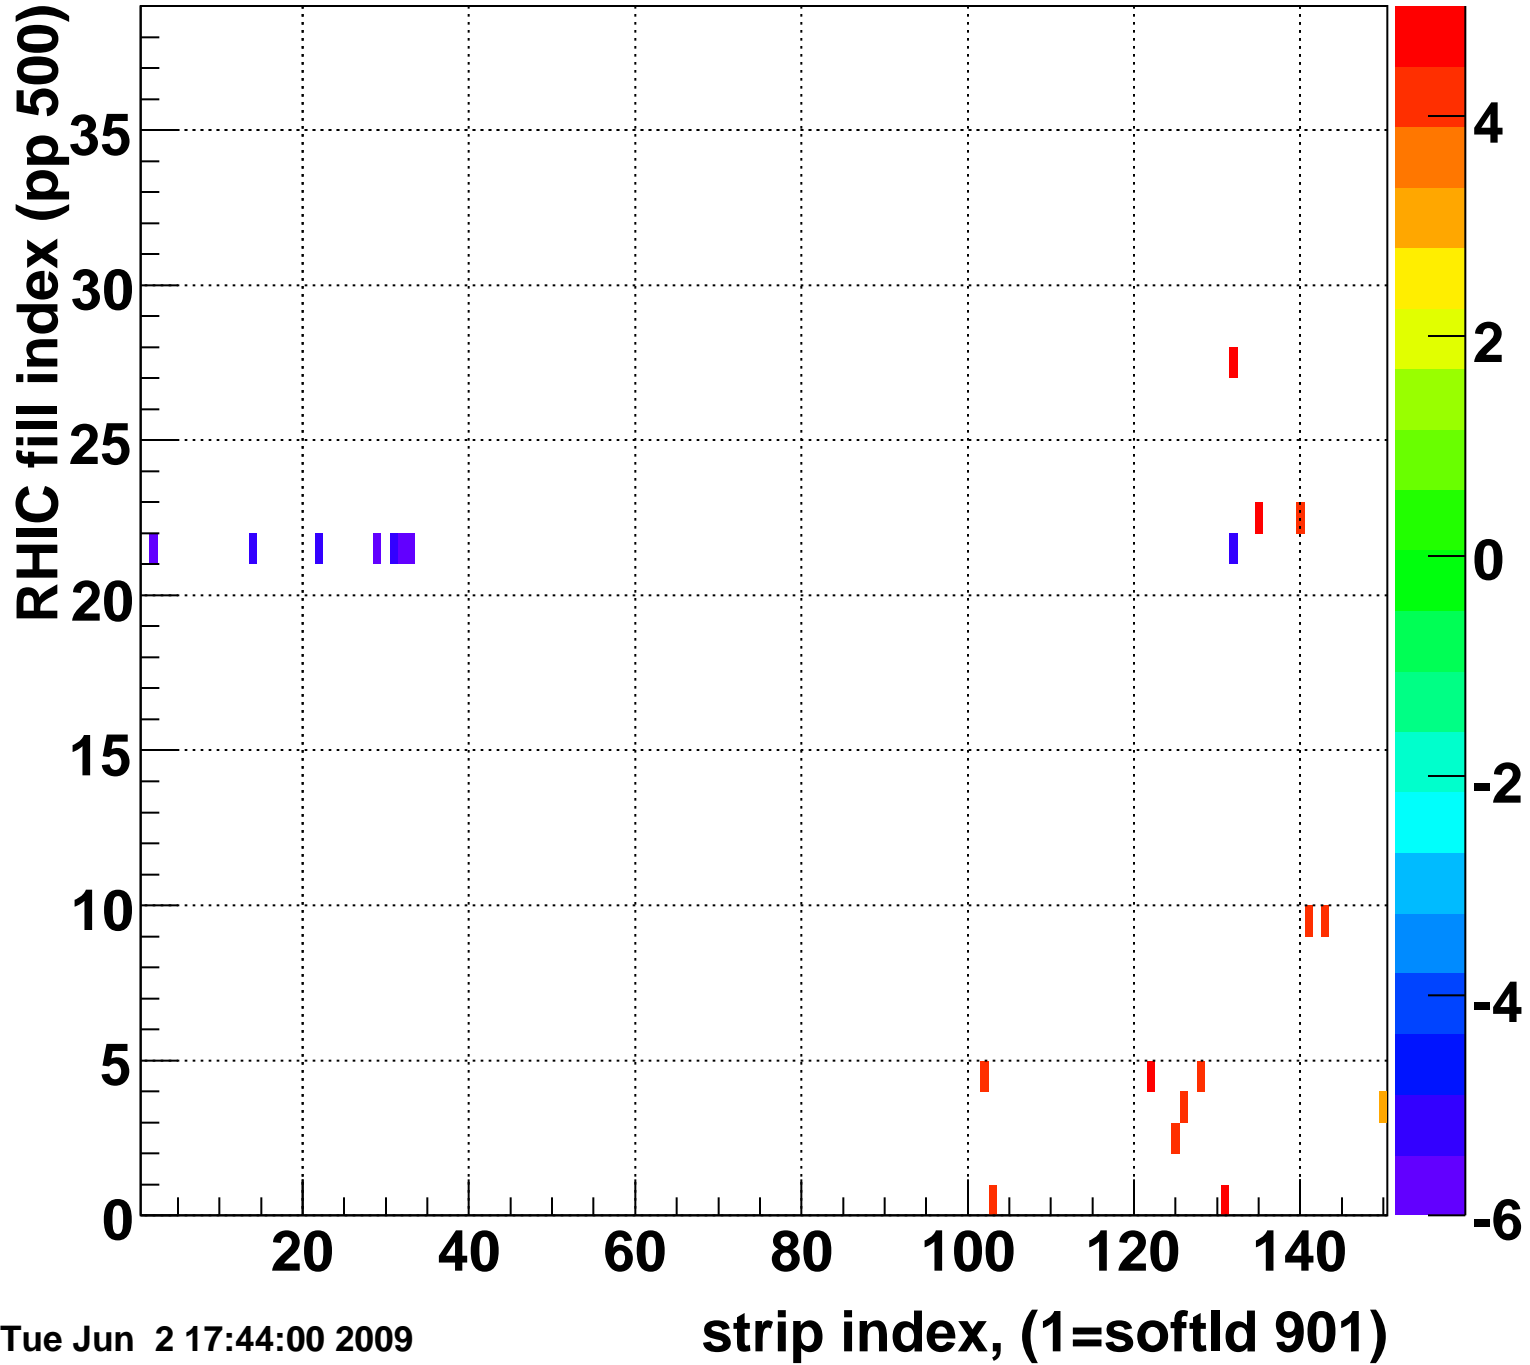

Mpv of ped residuum (ADC), BSMDE mod=7, good strips

Entries 15

Tue Jun 2 17:43:59 2009

Rms of ped residuum (ADC), BSMDE mod=7, good strips

Entries 3049

Tue Jun 2 17:43:59 2009

Bad strips (color=error bits), BSMDE mod=7

Entries 2801

Tue Jun 2 17:43:59 2009

Rms of ped residuum (ADC), BSMDP mod=7, good strips

Entries 2457

Tue Jun 2 17:44:00 2009

Bad strips (color=error bits), BSMDE mod=7

Entries 3393

Tue Jun 2 17:44:00 2009