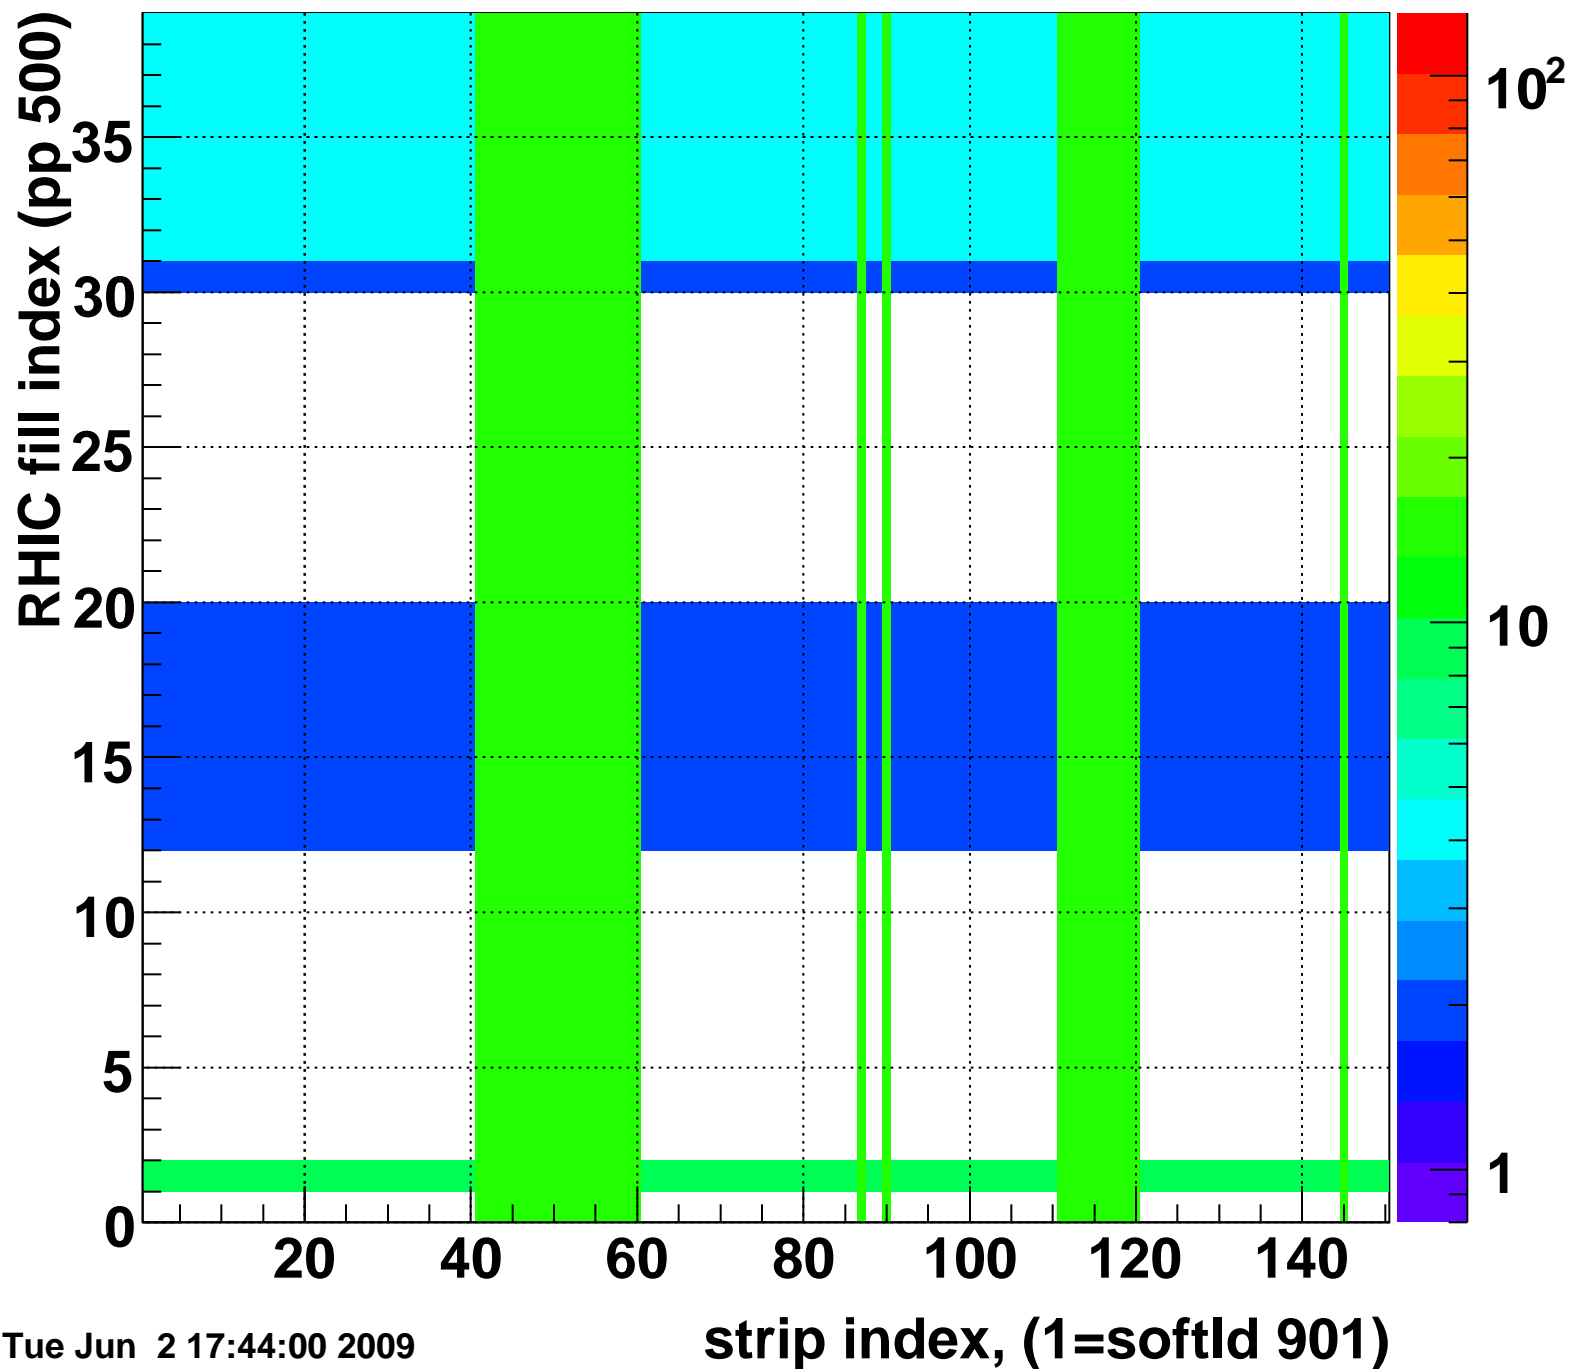

Mpv of ped residuum (ADC), BSMDE mod=7, good strips

Entries 15

Tue Jun 2 17:43:59 2009

Rms of ped residuum (ADC), BSMDE mod=7, good strips

Entries 3049

Tue Jun 2 17:43:59 2009

Bad strips (color=error bits), BSMDE mod=7

Entries 2801

Tue Jun 2 17:43:59 2009

Rms of ped residuum (ADC), BSMDP mod=7, good strips

Entries 2457

Tue Jun 2 17:44:00 2009

Bad strips (color=error bits), BSMDE mod=7

Entries 3393

Tue Jun 2 17:44:00 2009