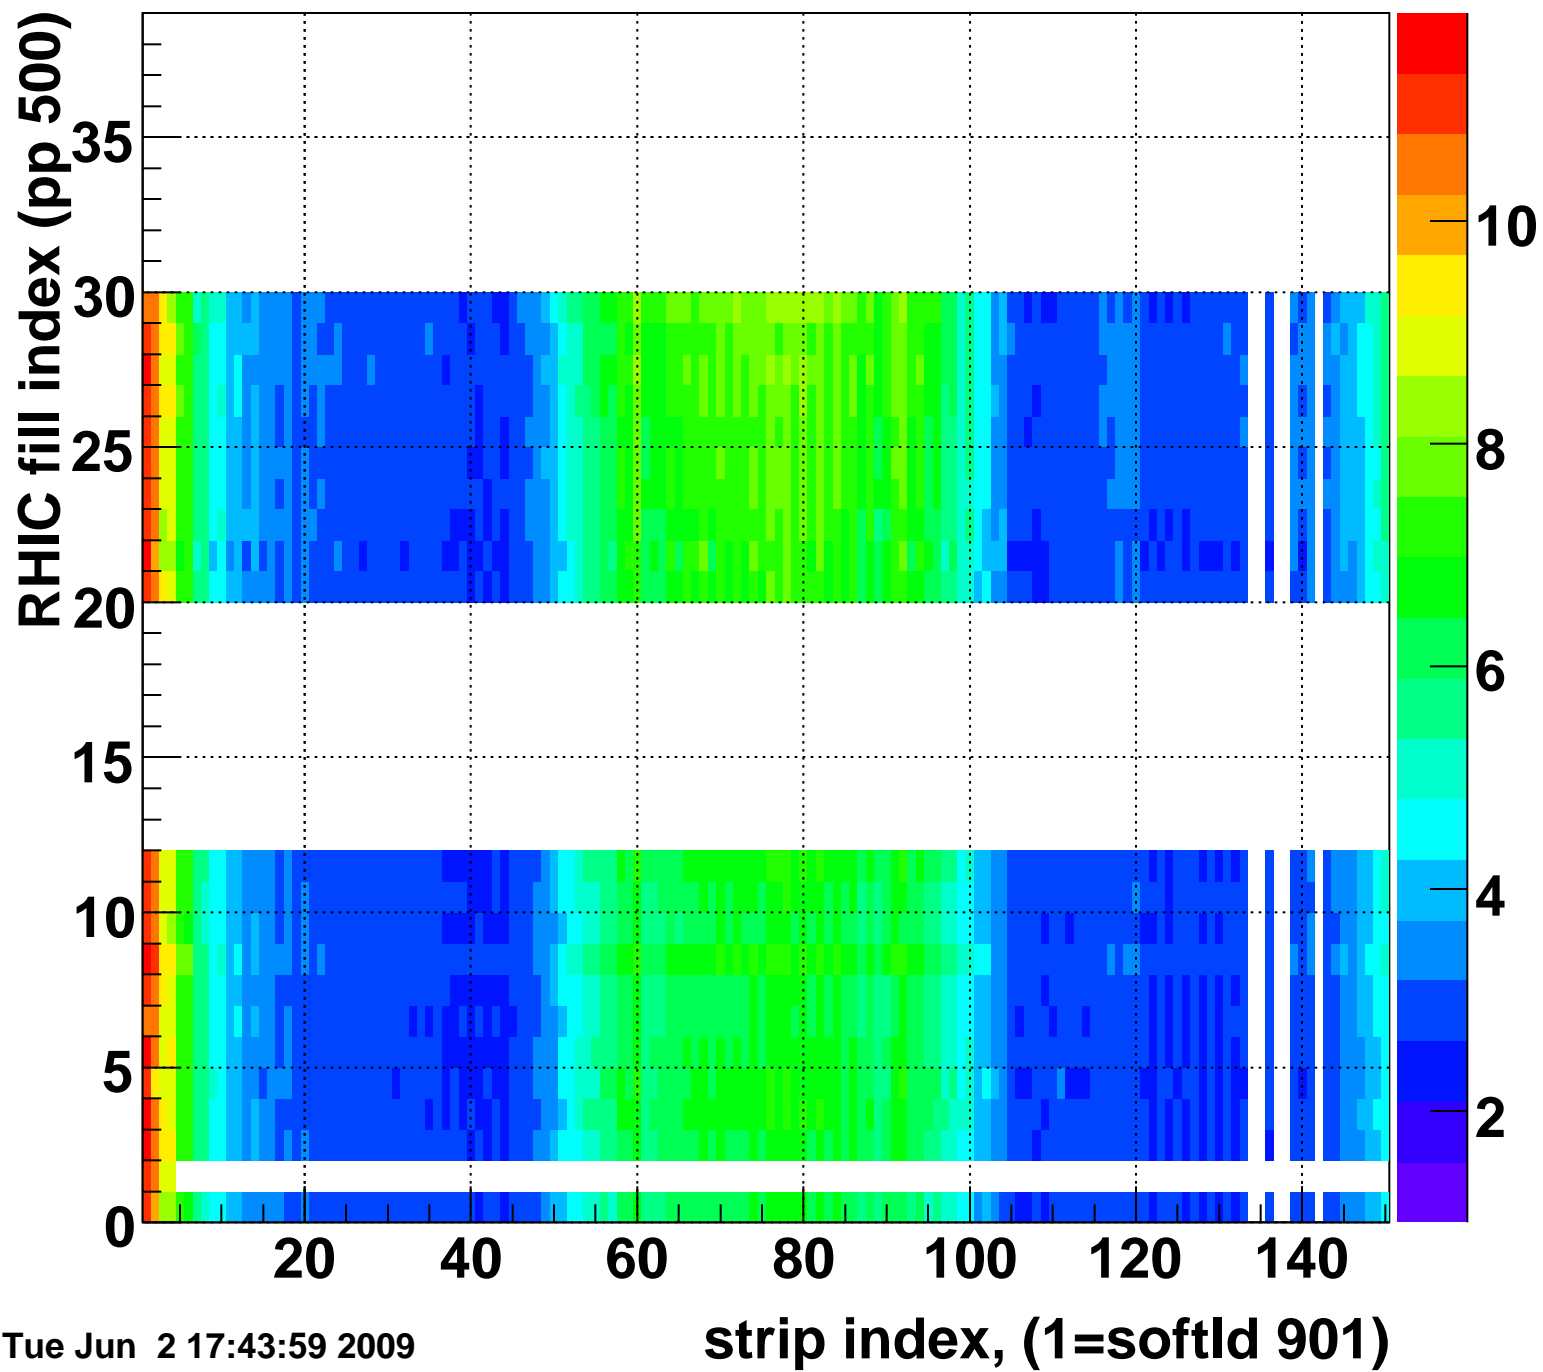

Mpv of ped residuum (ADC), BSMDE mod=7, good strips

Entries 15

Tue Jun 2 17:43:59 2009

Rms of ped residuum (ADC), BSMDE mod=7, good strips

Entries 3049

Tue Jun 2 17:43:59 2009

Bad strips (color=error bits), BSMDE mod=7

Entries 2801

Tue Jun 2 17:43:59 2009

Rms of ped residuum (ADC), BSMDP mod=7, good strips

Entries 2457

Tue Jun 2 17:44:00 2009

Bad strips (color=error bits), BSMDE mod=7

Entries 3393

Tue Jun 2 17:44:00 2009