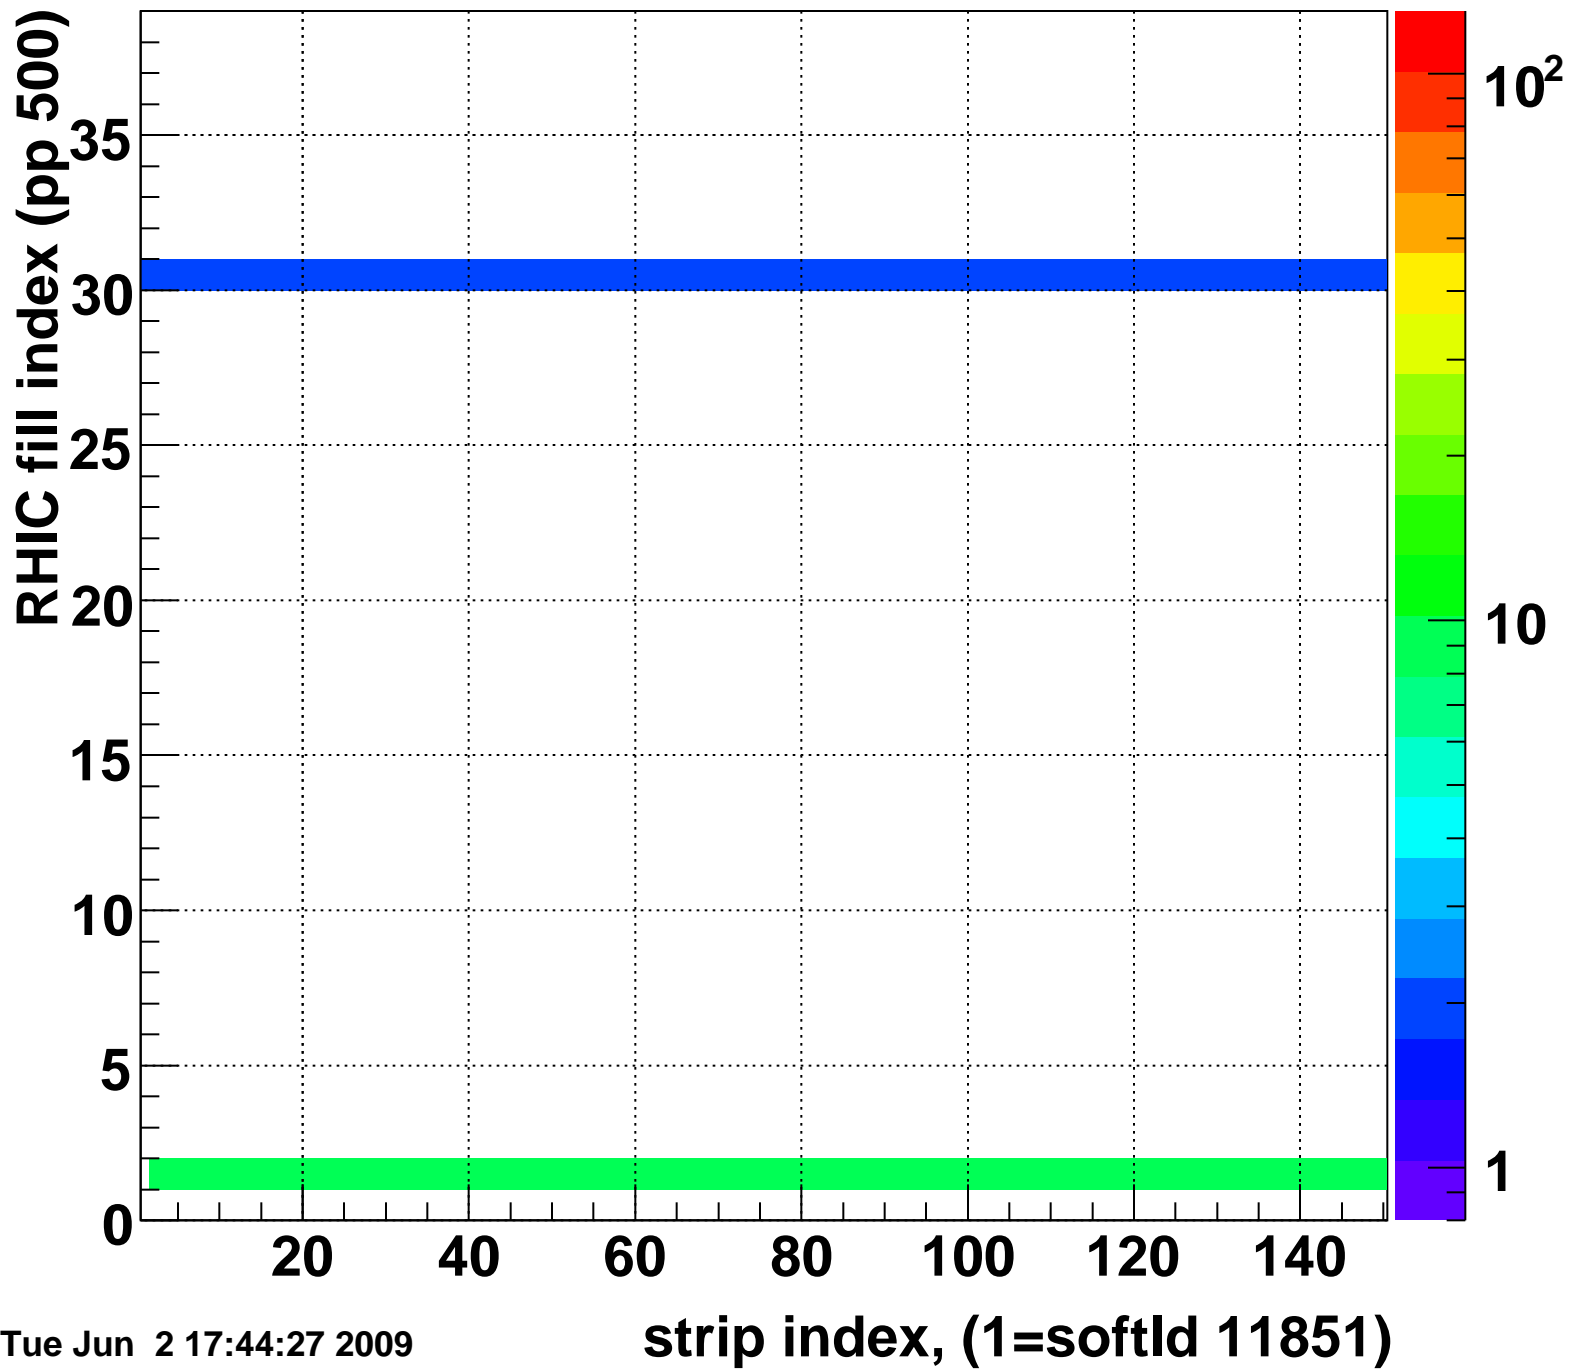

Rms of ped residuum (ADC), BSMDE mod=80, good strips

Entries 5551

Tue Jun 2 17:44:27 2009

Bad strips (color=error bits), BSMDE mod=80

Entries 299

Tue Jun 2 17:44:27 2009

Rms of ped residuum (ADC), BSMDP mod=80, good strips

Entries 5550

Tue Jun 2 17:44:27 2009

Bad strips (color=error bits), BSMDE mod=80

Entries 300

Tue Jun 2 17:44:27 2009