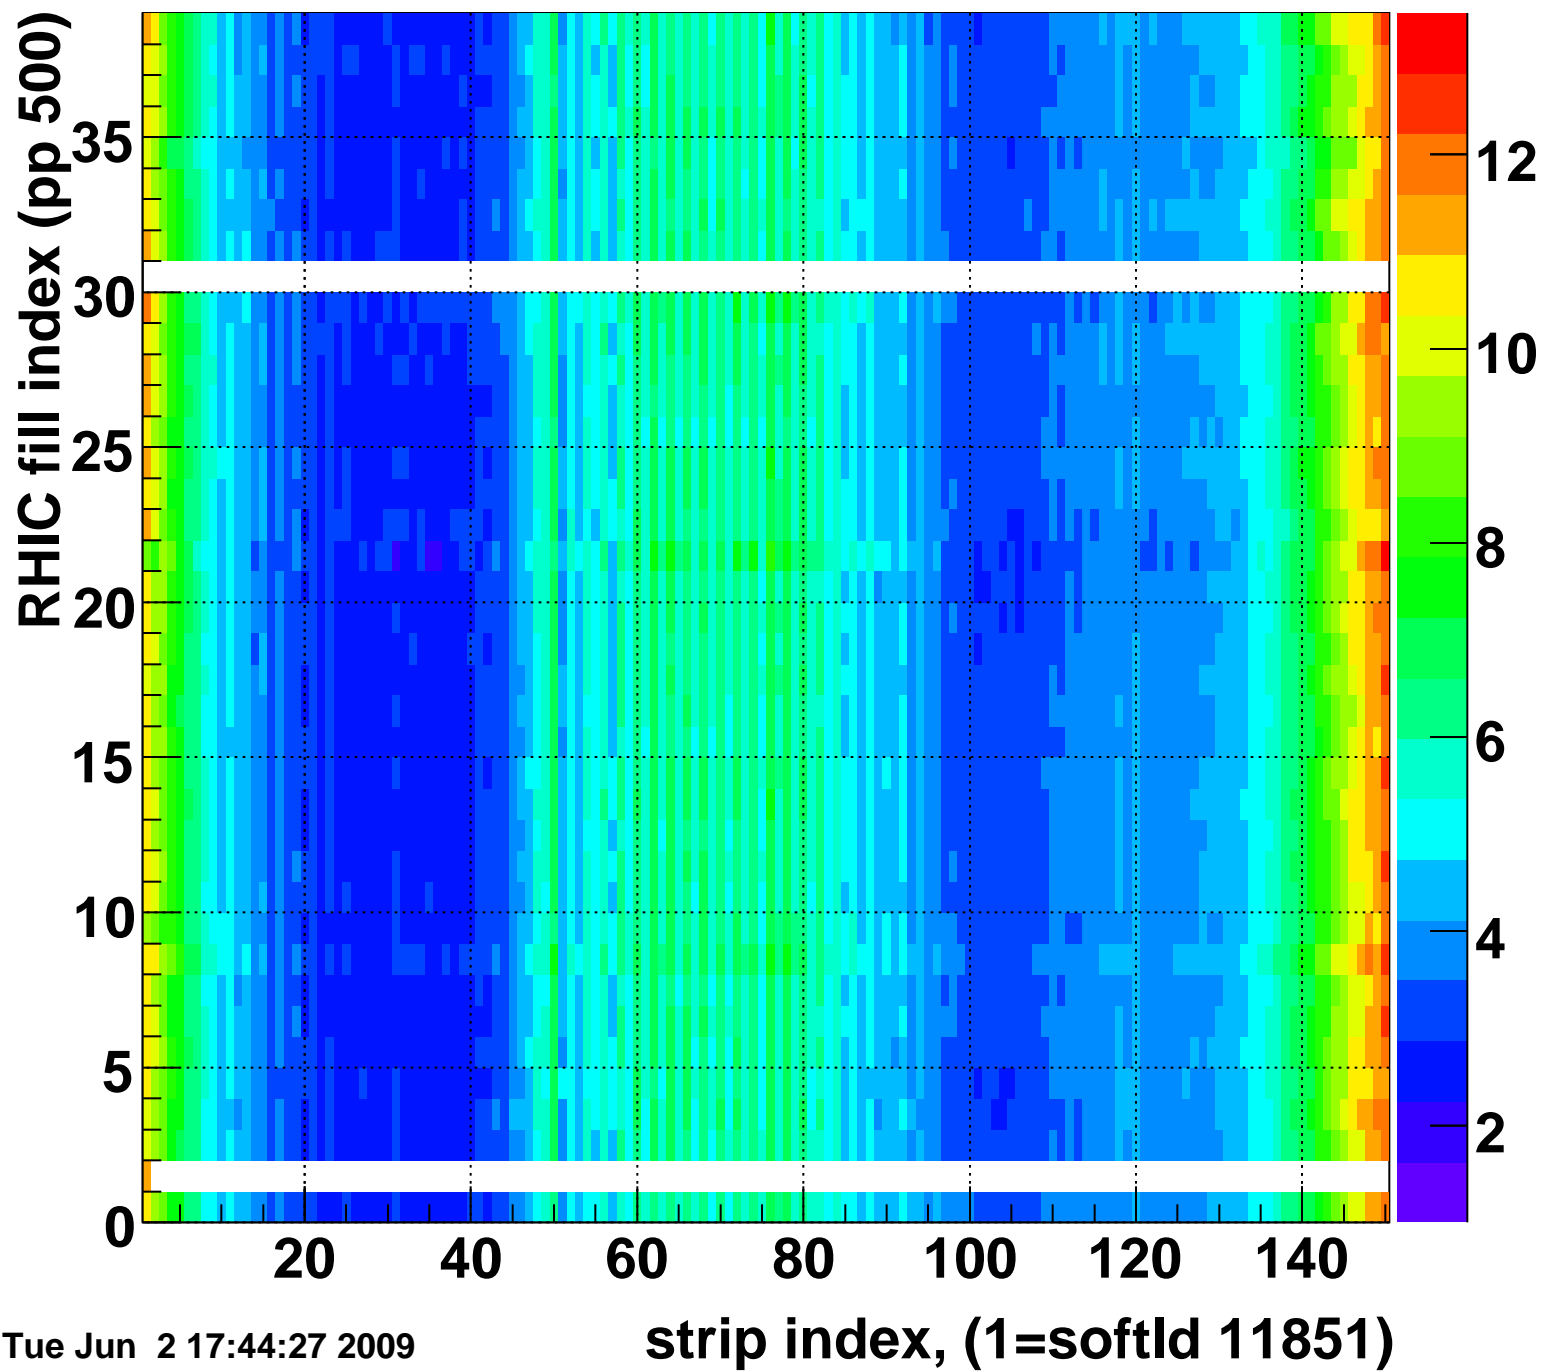

Rms of ped residuum (ADC), BSMDE mod=80, good strips

Entries 5551

Tue Jun 2 17:44:27 2009

Bad strips (color=error bits), BSMDE mod=80

Entries 299

Tue Jun 2 17:44:27 2009

Rms of ped residuum (ADC), BSMDP mod=80, good strips

Entries 5550

Tue Jun 2 17:44:27 2009

Bad strips (color=error bits), BSMDE mod=80

Entries 300

Tue Jun 2 17:44:27 2009