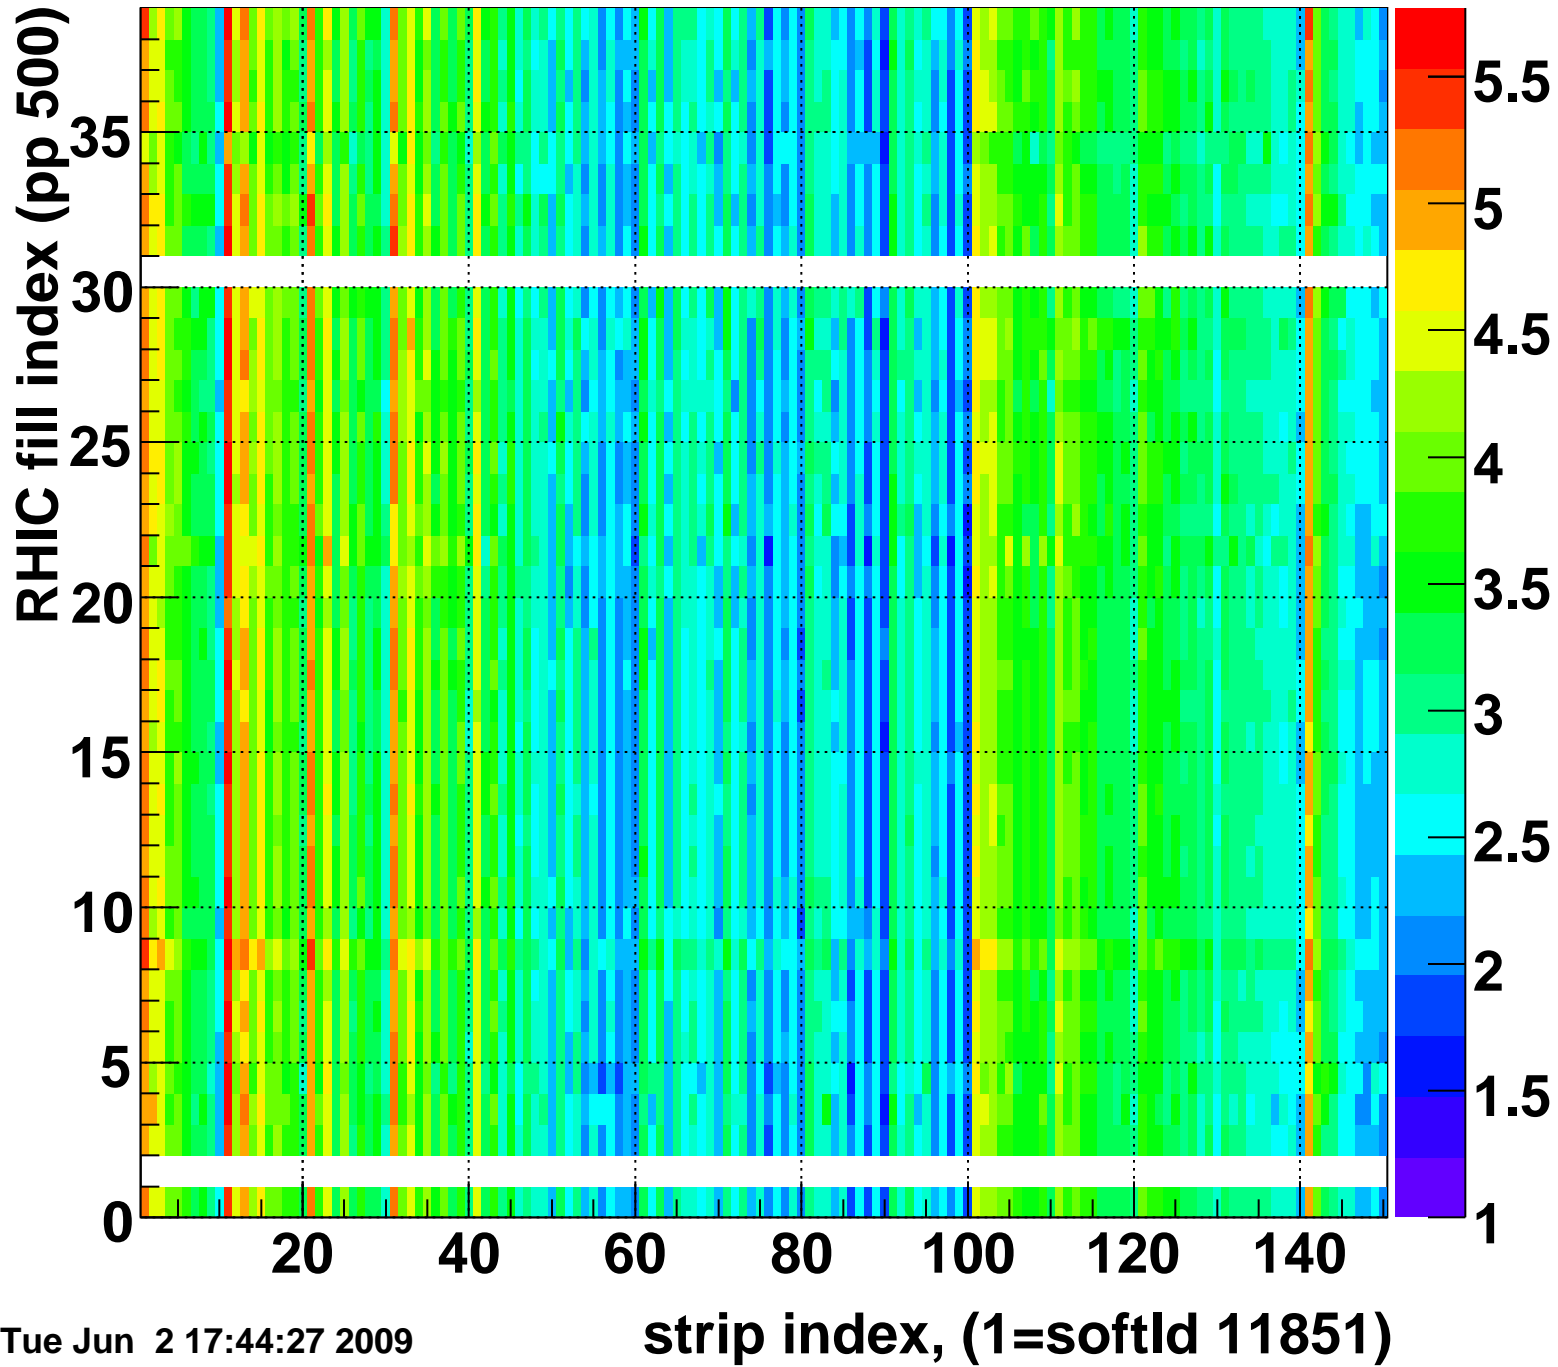

Rms of ped residuum (ADC), BSMDE mod=80, good strips

Entries 5551

Tue Jun 2 17:44:27 2009

Bad strips (color=error bits), BSMDE mod=80

Entries 299

Tue Jun 2 17:44:27 2009

Rms of ped residuum (ADC), BSMDP mod=80, good strips

Entries 5550

Tue Jun 2 17:44:27 2009

Bad strips (color=error bits), BSMDE mod=80

Entries 300

Tue Jun 2 17:44:27 2009