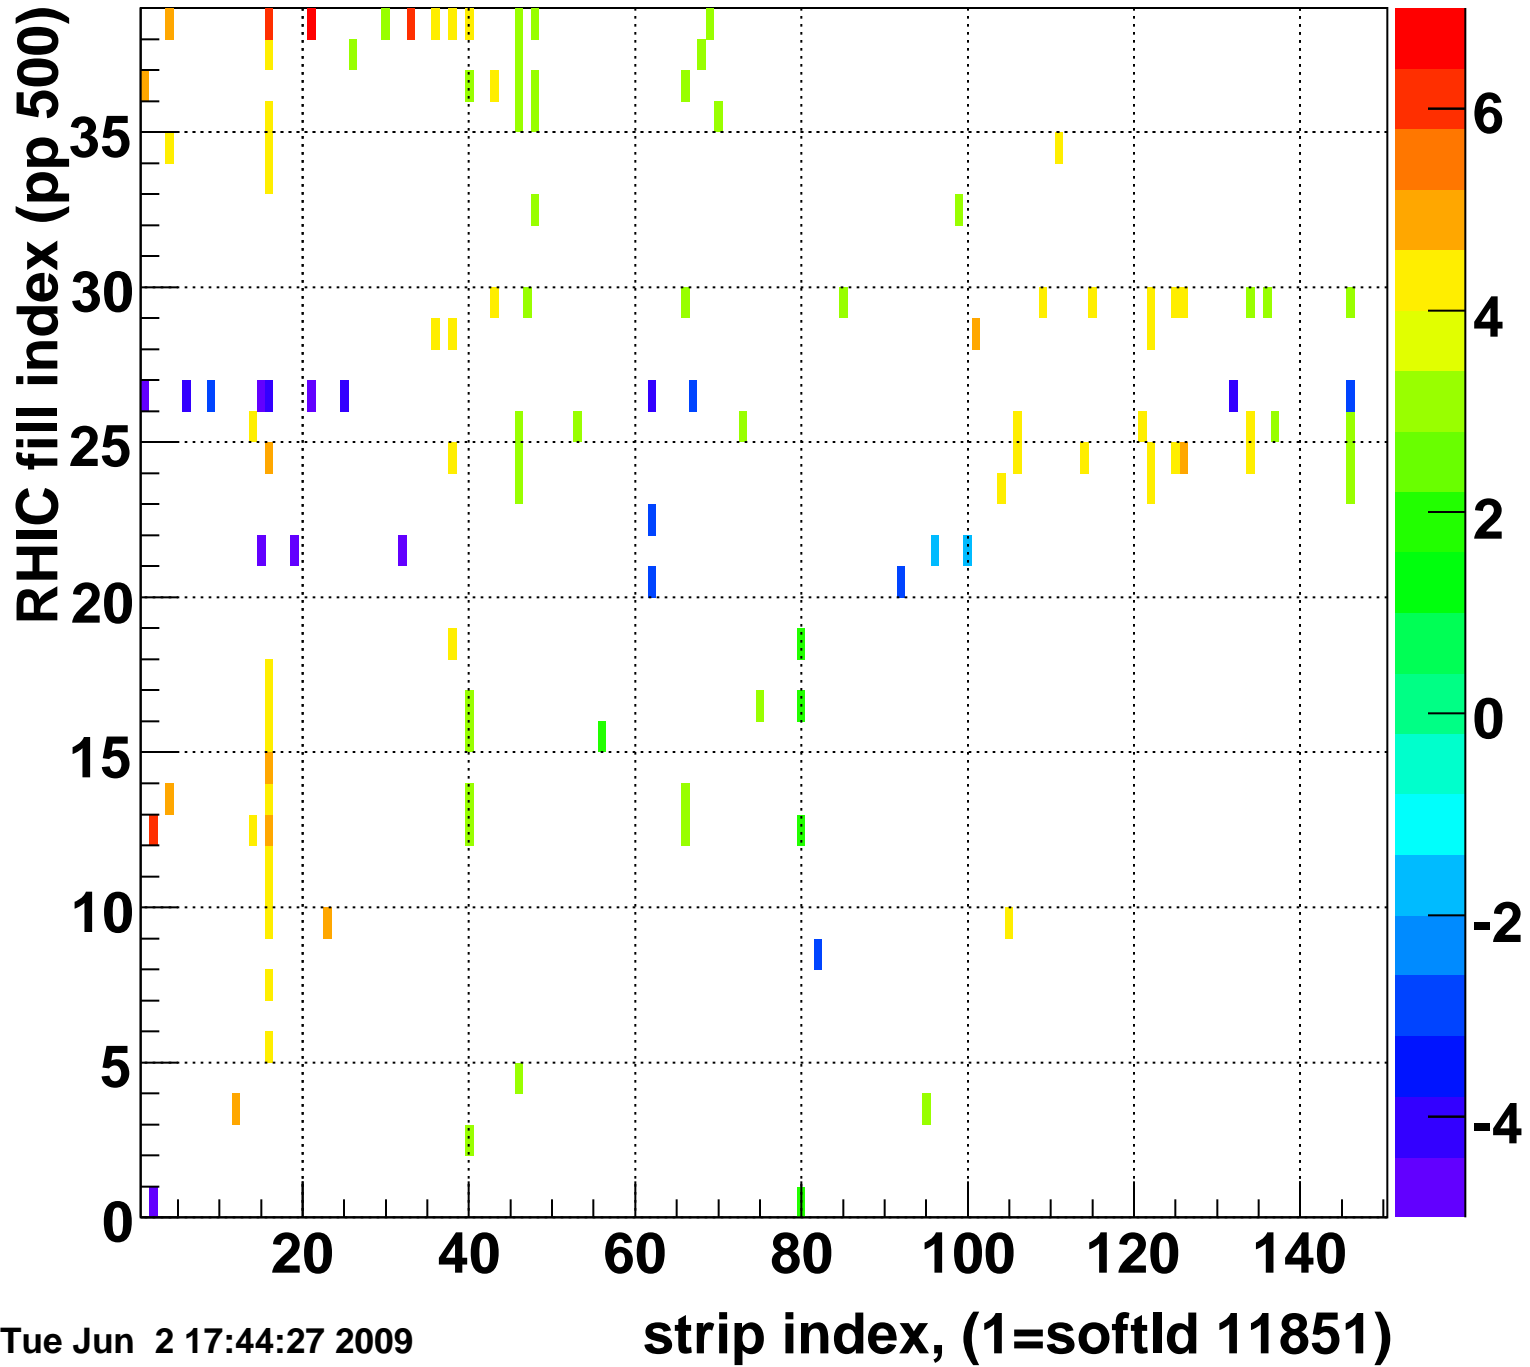

Rms of ped residuum (ADC), BSMDE mod=80, good strips

Entries 5551

Tue Jun 2 17:44:27 2009

Bad strips (color=error bits), BSMDE mod=80

Entries 299

Tue Jun 2 17:44:27 2009

Rms of ped residuum (ADC), BSMDP mod=80, good strips

Entries 5550

Tue Jun 2 17:44:27 2009

Bad strips (color=error bits), BSMDE mod=80

Entries 300

Tue Jun 2 17:44:27 2009