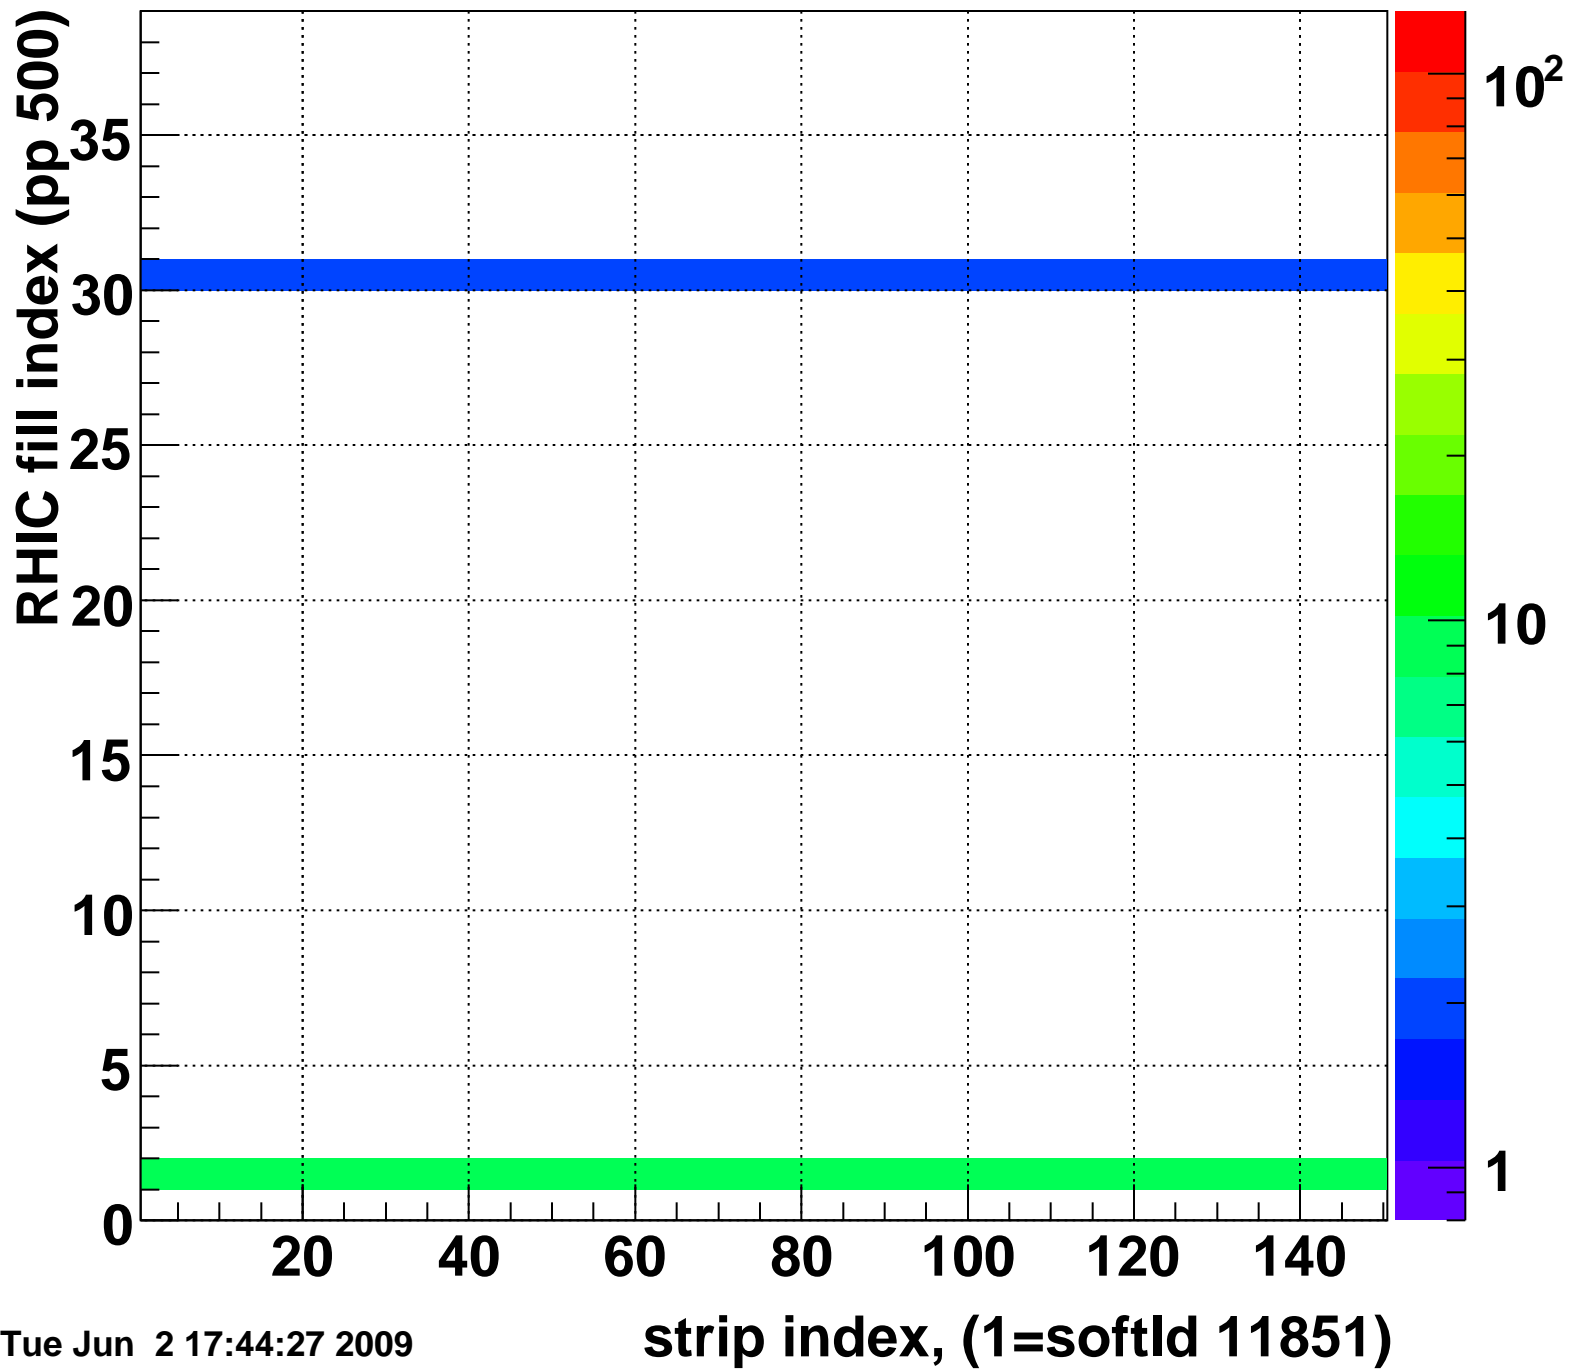

Rms of ped residuum (ADC), BSMDE mod=80, good strips

Entries 5551

Tue Jun 2 17:44:27 2009

Bad strips (color=error bits), BSMDE mod=80

Entries 299

Tue Jun 2 17:44:27 2009

Rms of ped residuum (ADC), BSMDP mod=80, good strips

Entries 5550

Tue Jun 2 17:44:27 2009

Bad strips (color=error bits), BSMDE mod=80

Entries 300

Tue Jun 2 17:44:27 2009