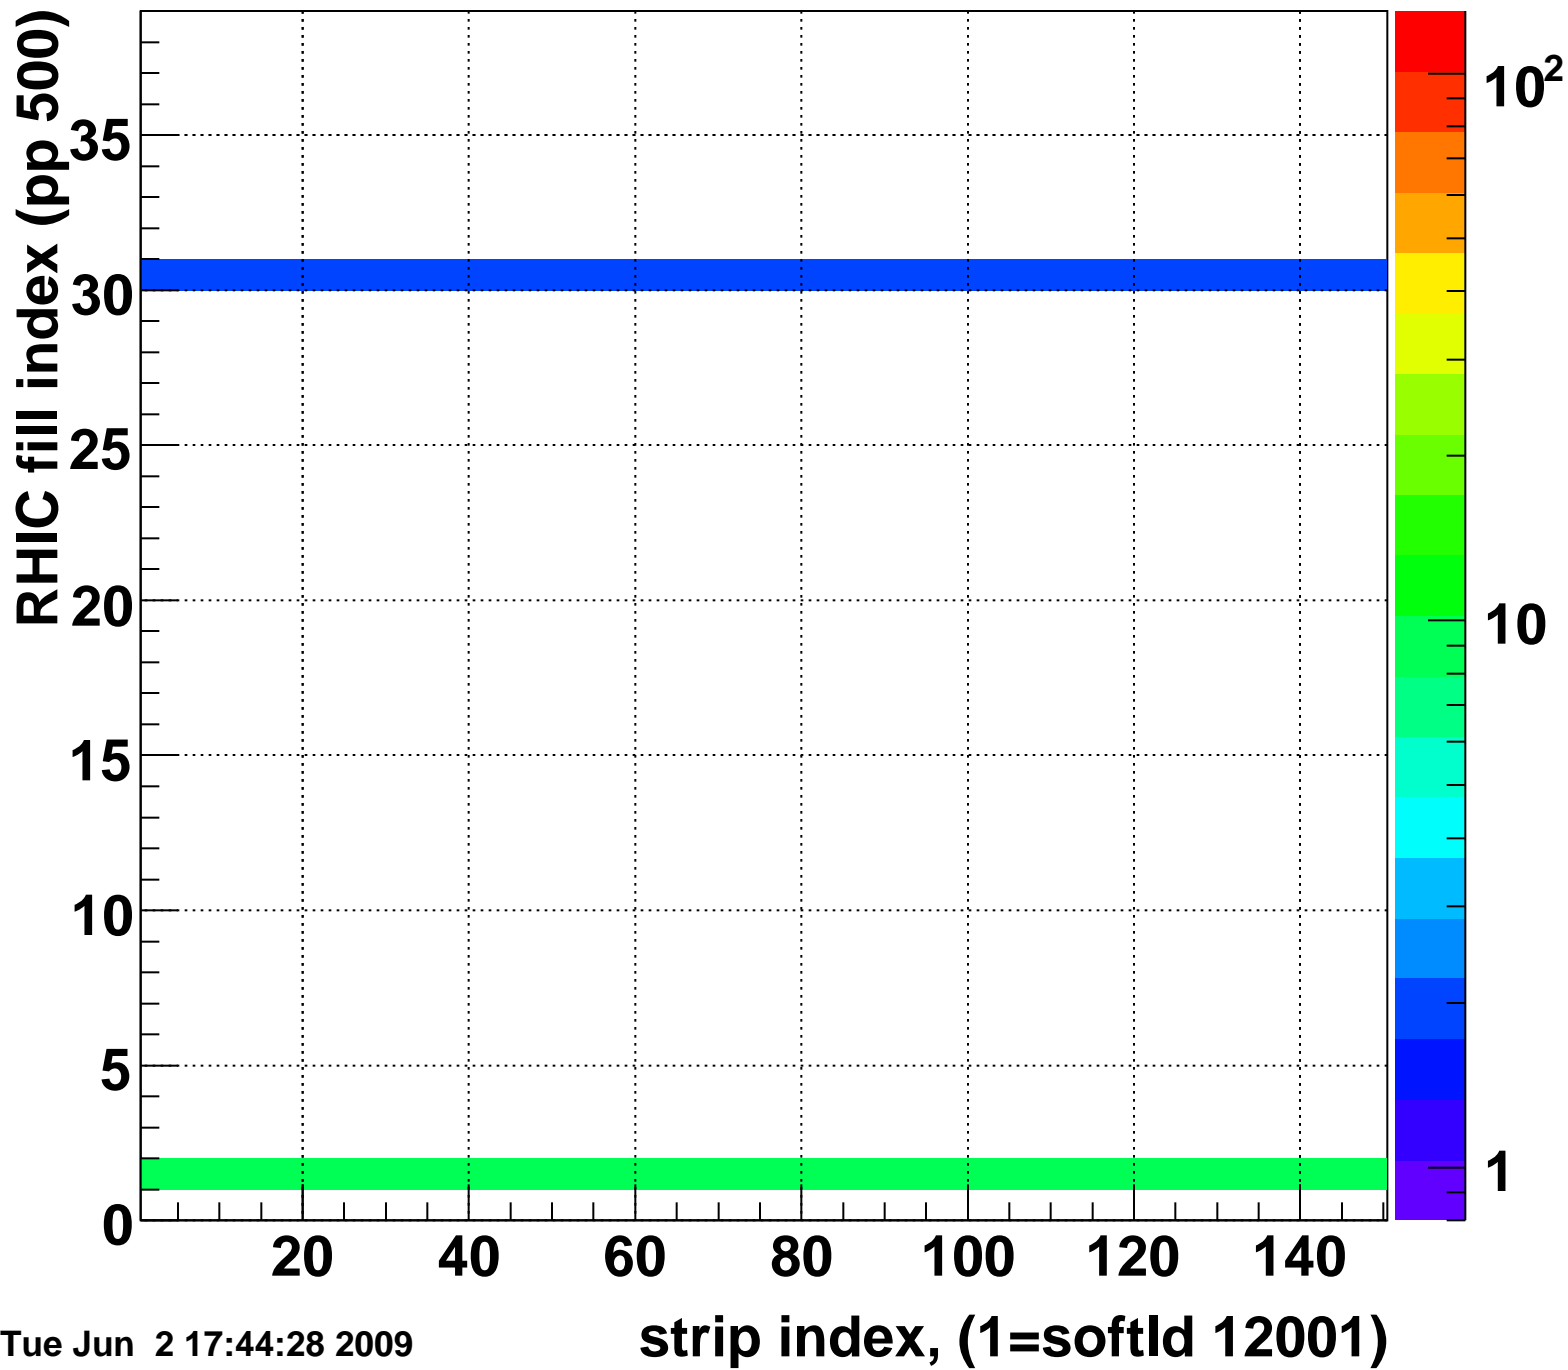

Bad strips (color=error bits), BSMDE mod=81

Entries 300

Tue Jun 2 17:44:28 2009