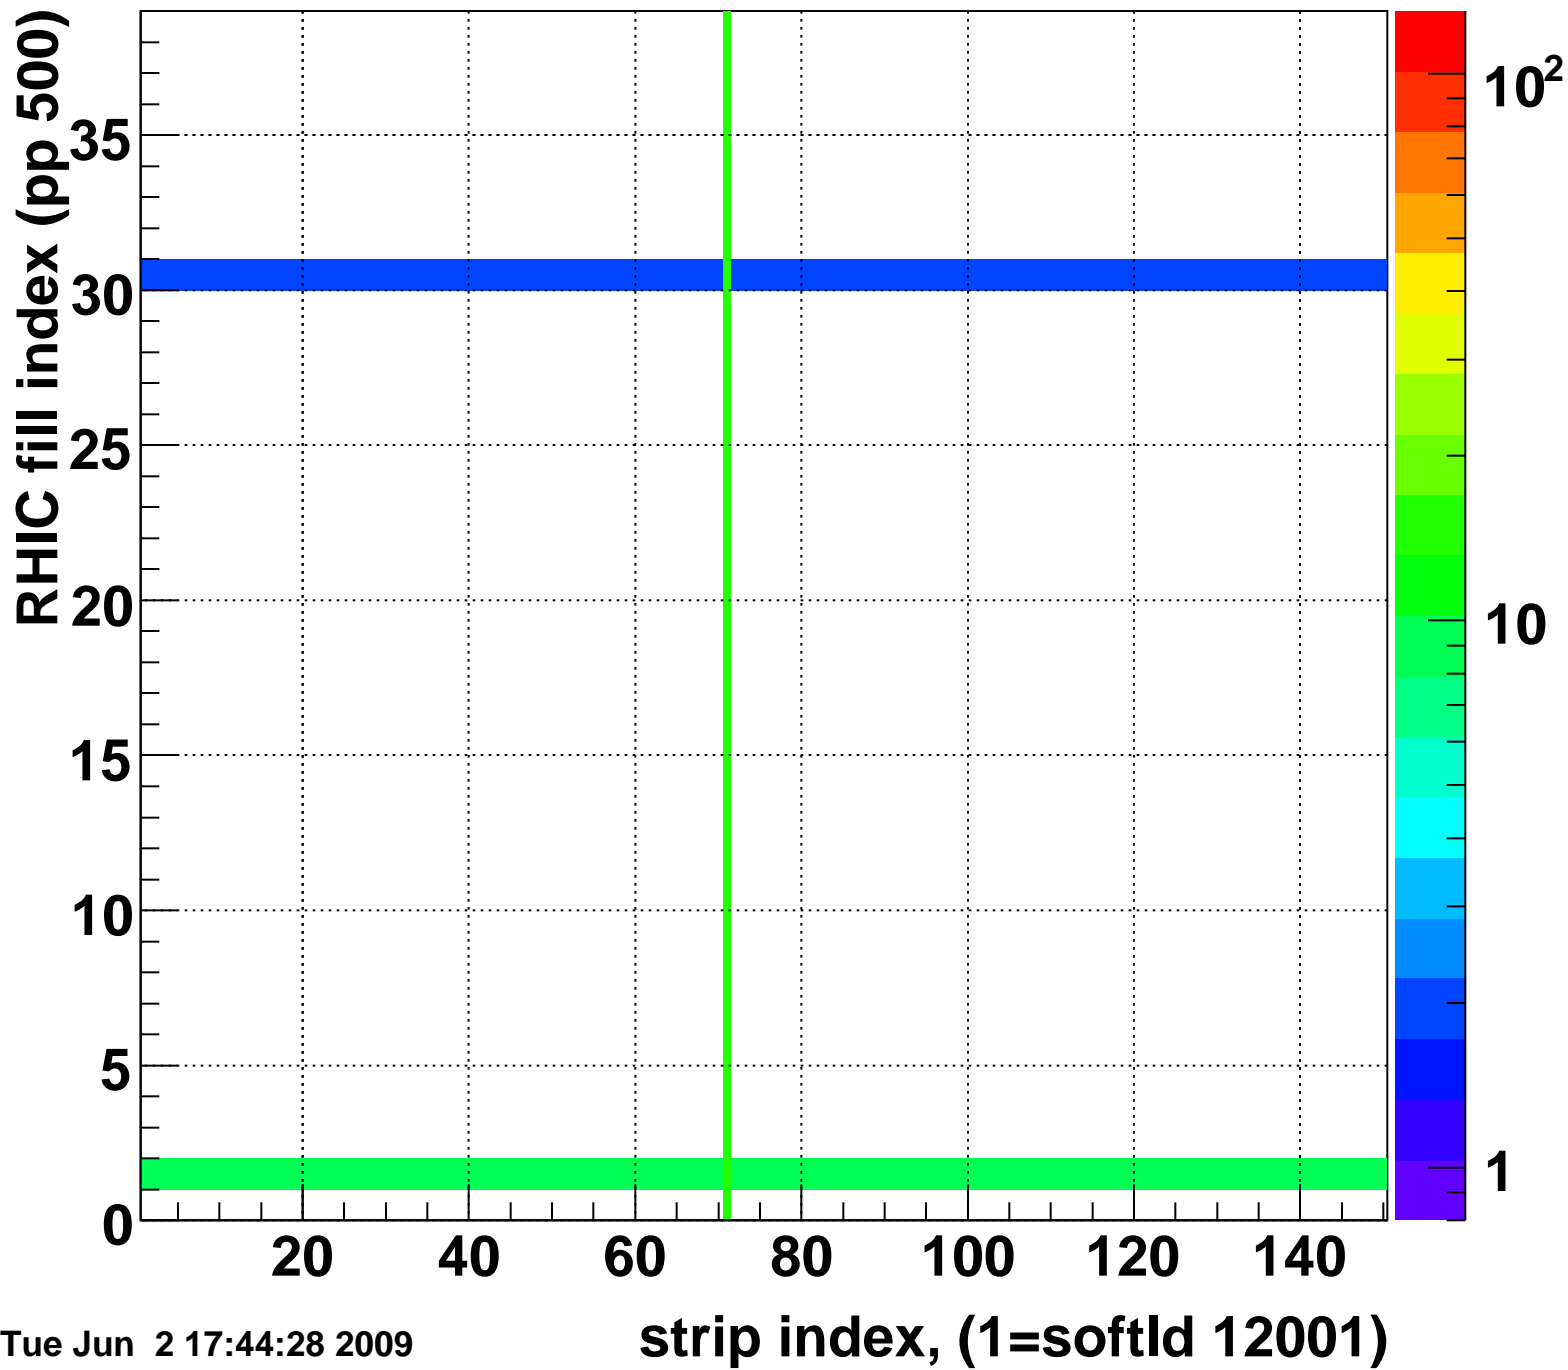

Mpv of ped residuum (ADC), BSMDE mod=81, good strips

Entries 15

Tue Jun 2 17:44:28 2009

Rms of ped residuum (ADC), BSMDE mod=81, good strips

Entries 5513

Tue Jun 2 17:44:28 2009

Bad strips (color=error bits), BSMDE mod=81

Entries 337

Tue Jun 2 17:44:28 2009

Mpv of ped residuum (ADC), BSMDP mod=81, good strips

Entries 74

Tue Jun 2 17:44:28 2009

Rms of ped residuum (ADC), BSMDP mod=81, good strips

Entries 5550

Bad strips (color=error bits), BSMDE mod=81