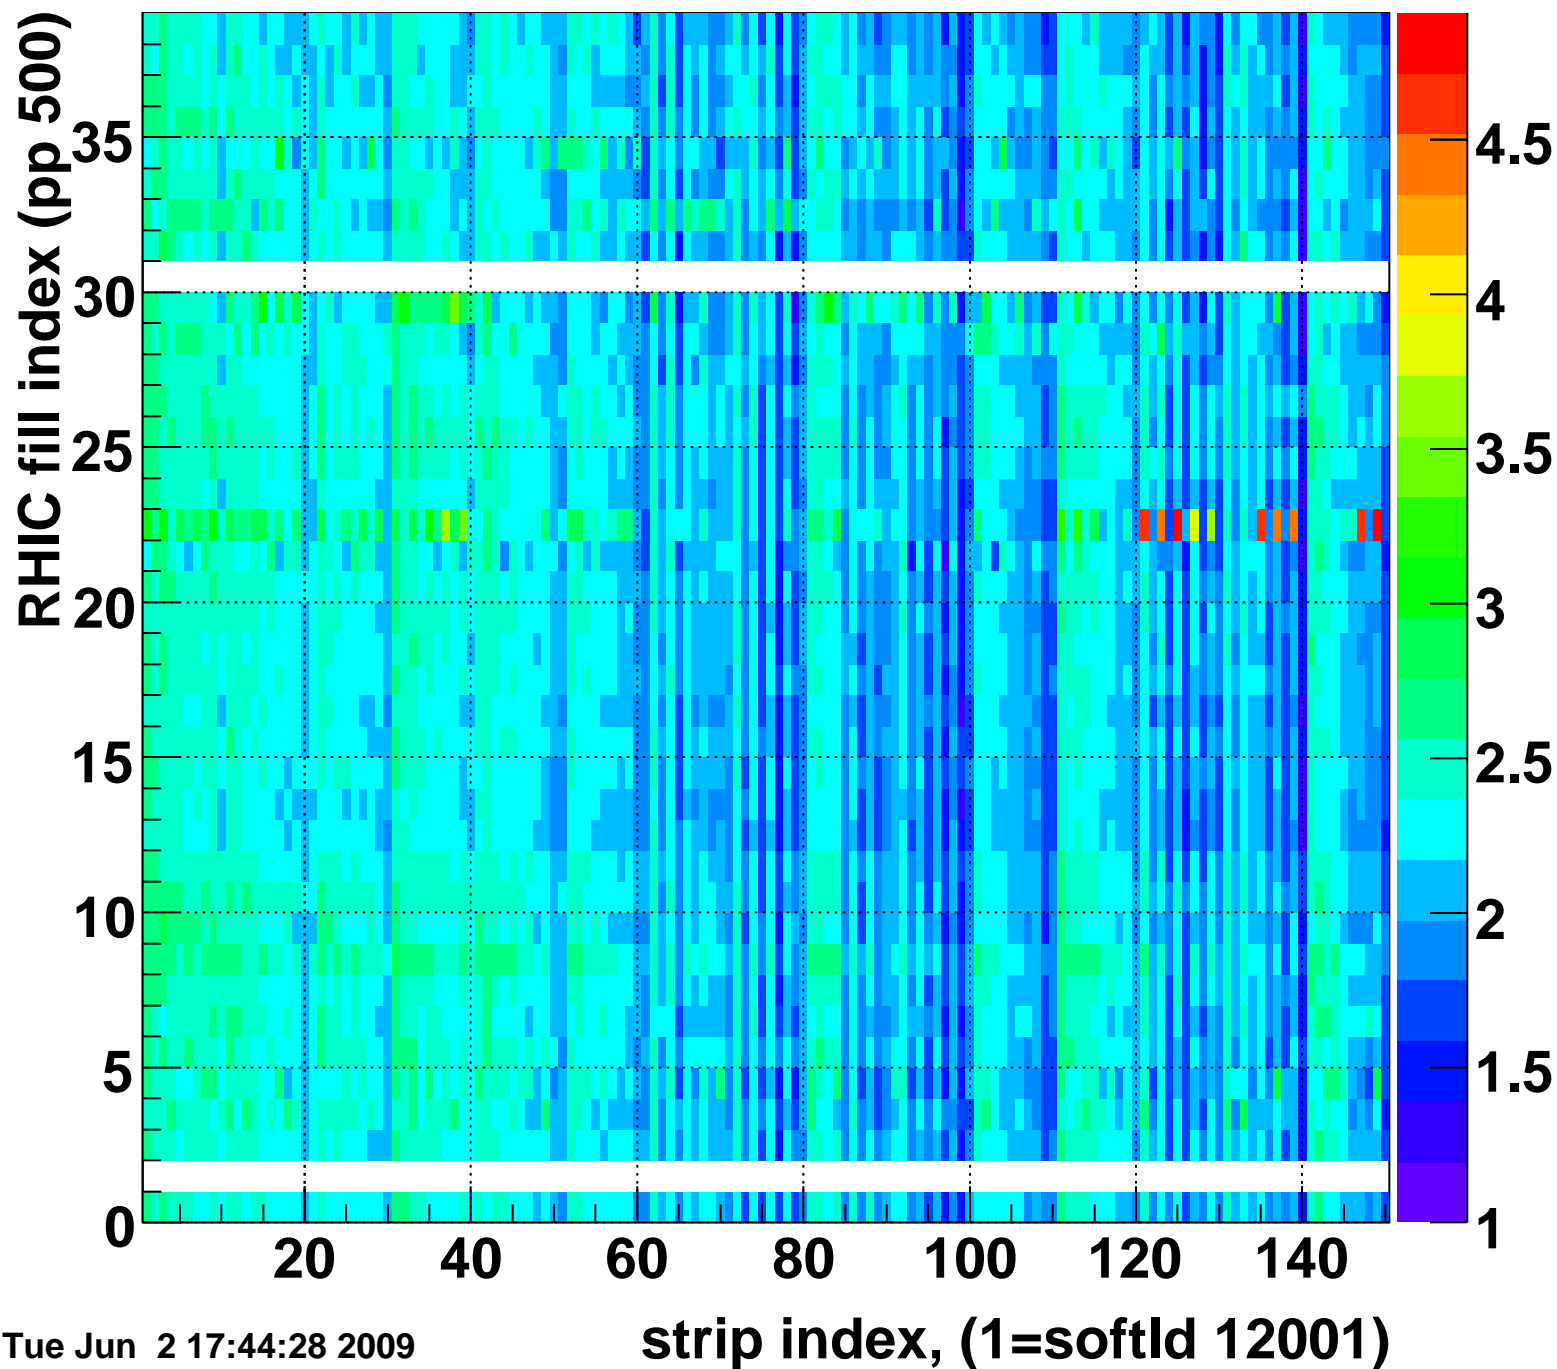

Mpv of ped residuum (ADC), BSMDE mod=81, good strips

Entries 15

Tue Jun 2 17:44:28 2009

Rms of ped residuum (ADC), BSMDE mod=81, good strips

Entries 5513

Tue Jun 2 17:44:28 2009

Bad strips (color=error bits), BSMDE mod=81

Entries 337

Tue Jun 2 17:44:28 2009

Mpv of ped residuum (ADC), BSMDP mod=81, good strips

Entries 74

Tue Jun 2 17:44:28 2009

Rms of ped residuum (ADC), BSMDP mod=81, good strips

Entries 5550

Bad strips (color=error bits), BSMDE mod=81