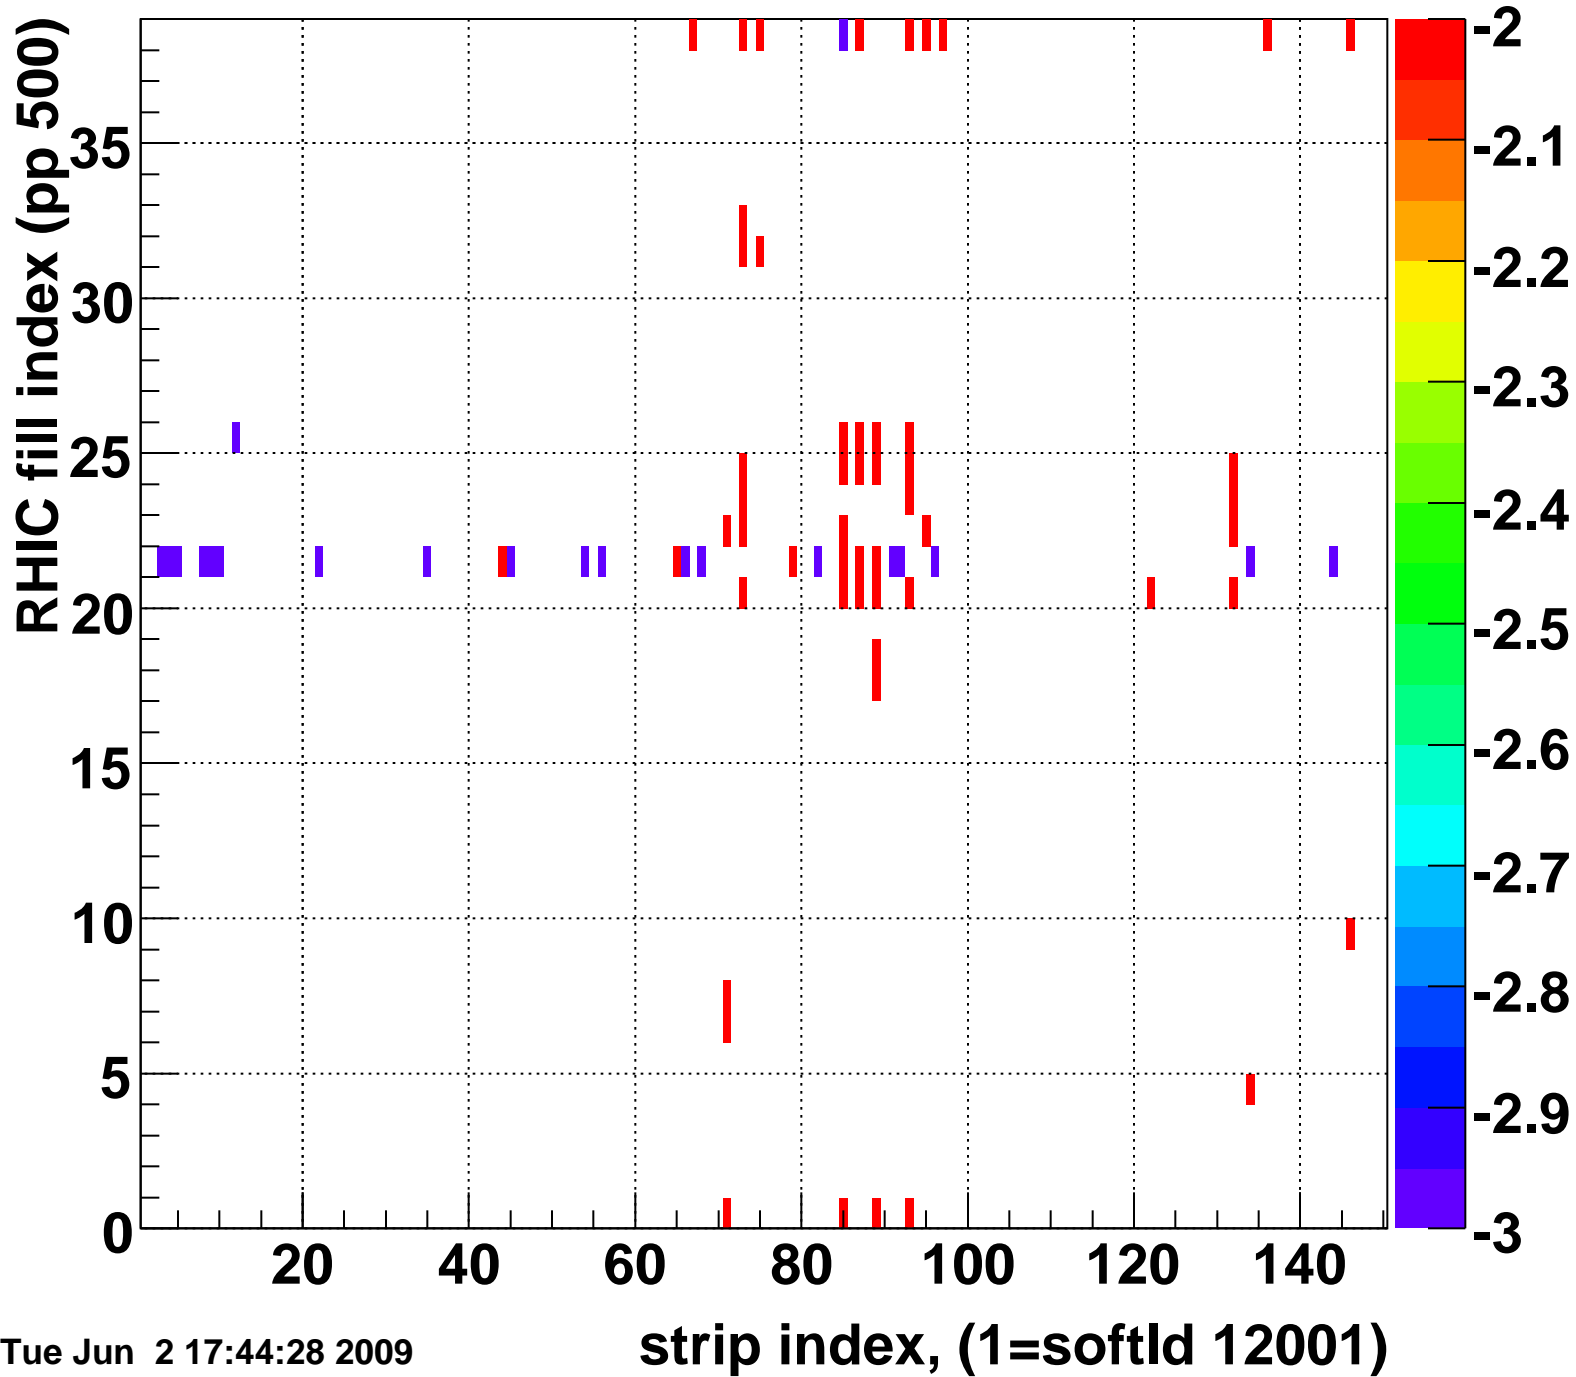

Mpv of ped residuum (ADC), BSMDE mod=81, good strips

Entries 15

Tue Jun 2 17:44:28 2009

Rms of ped residuum (ADC), BSMDE mod=81, good strips

Entries 5513

Tue Jun 2 17:44:28 2009

Bad strips (color=error bits), BSMDE mod=81

Entries 337

Tue Jun 2 17:44:28 2009

Mpv of ped residuum (ADC), BSMDP mod=81, good strips

Entries 74

Tue Jun 2 17:44:28 2009

Rms of ped residuum (ADC), BSMDP mod=81, good strips

Entries 5550

Bad strips (color=error bits), BSMDE mod=81