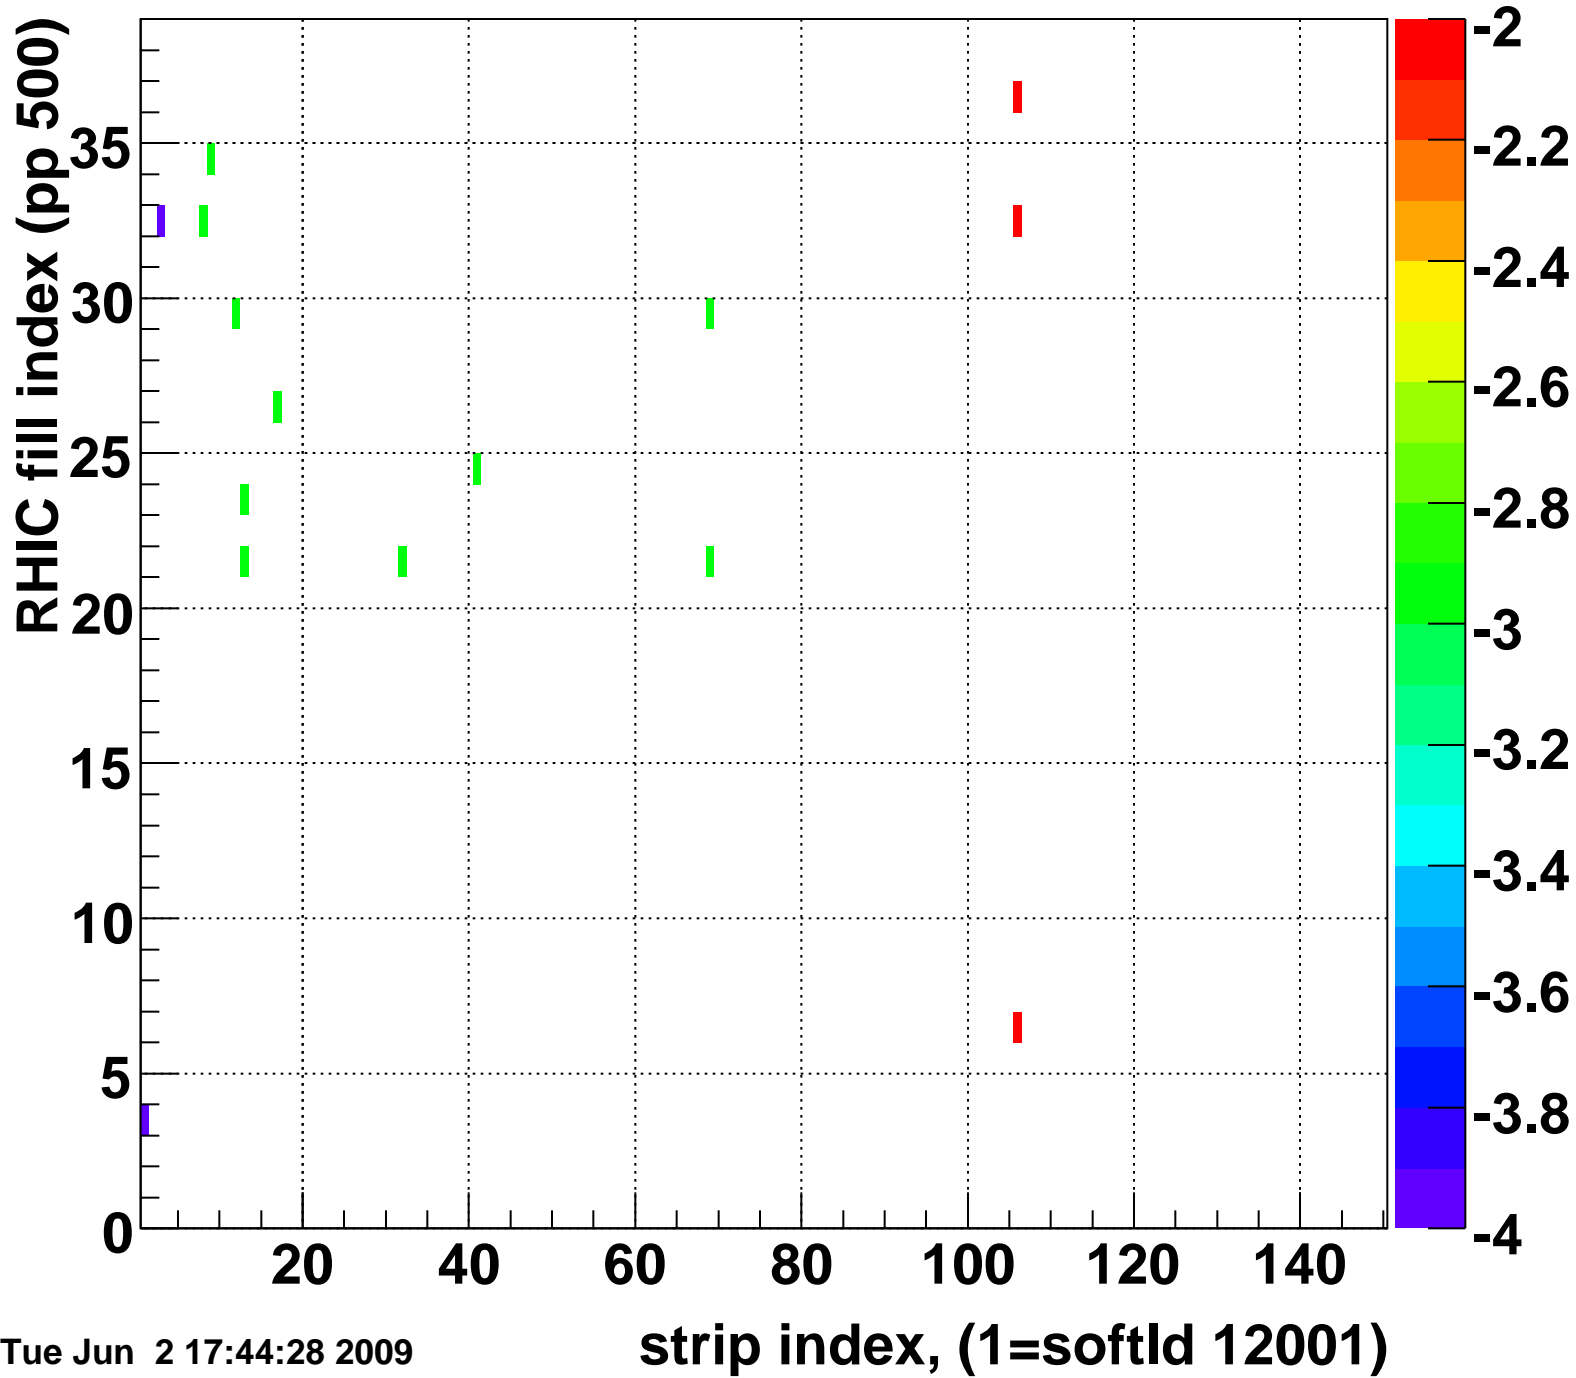

Mpv of ped residuum (ADC), BSMDE mod=81, good strips

Entries 15

Tue Jun 2 17:44:28 2009

Rms of ped residuum (ADC), BSMDE mod=81, good strips

Entries 5513

Tue Jun 2 17:44:28 2009

Bad strips (color=error bits), BSMDE mod=81

Entries 337

Tue Jun 2 17:44:28 2009

Mpv of ped residuum (ADC), BSMDP mod=81, good strips

Entries 74

Tue Jun 2 17:44:28 2009

Rms of ped residuum (ADC), BSMDP mod=81, good strips

Entries 5550

Bad strips (color=error bits), BSMDE mod=81