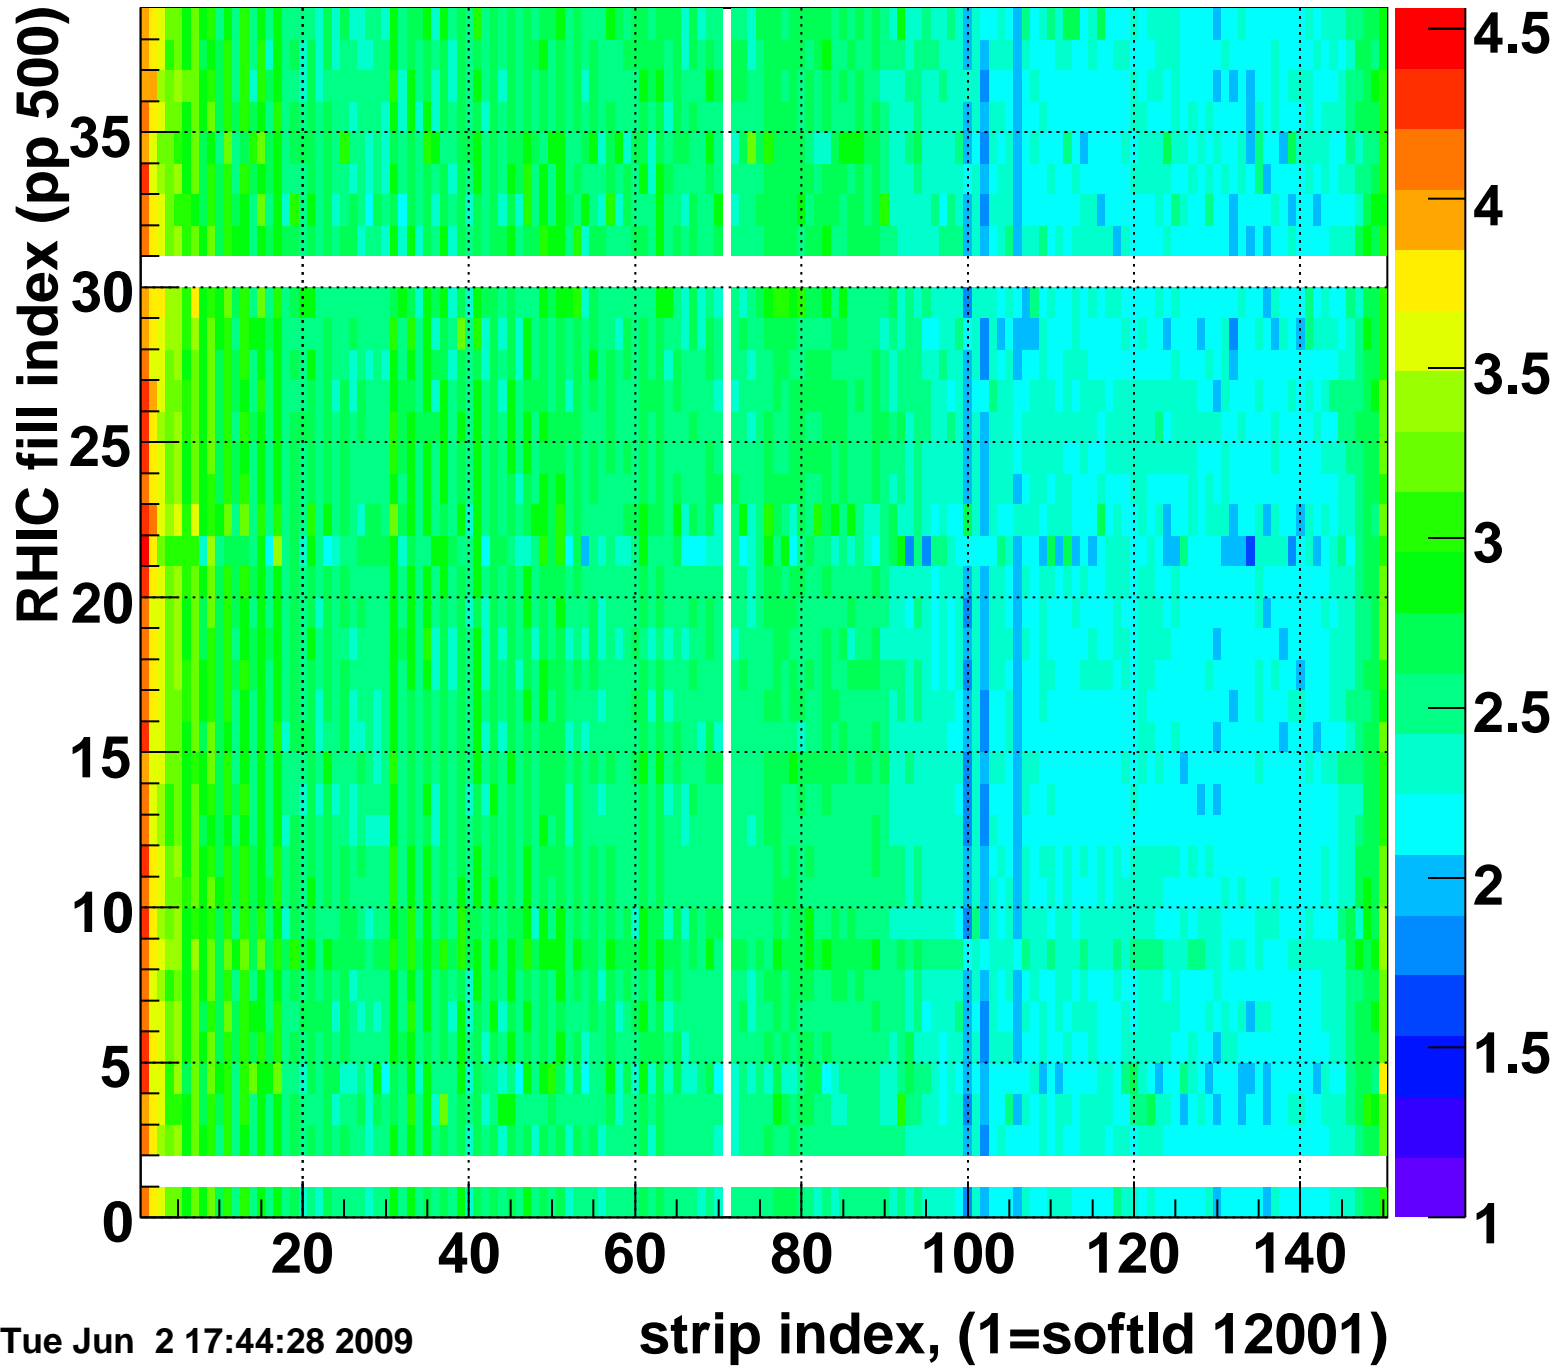

Mpv of ped residuum (ADC), BSMDE mod=81, good strips

Entries 15

Tue Jun 2 17:44:28 2009

Rms of ped residuum (ADC), BSMDE mod=81, good strips

Entries 5513

Tue Jun 2 17:44:28 2009

Bad strips (color=error bits), BSMDE mod=81

Entries 337

Tue Jun 2 17:44:28 2009

Mpv of ped residuum (ADC), BSMDP mod=81, good strips

Entries 74

Tue Jun 2 17:44:28 2009

Rms of ped residuum (ADC), BSMDP mod=81, good strips

Entries 5550

Bad strips (color=error bits), BSMDE mod=81