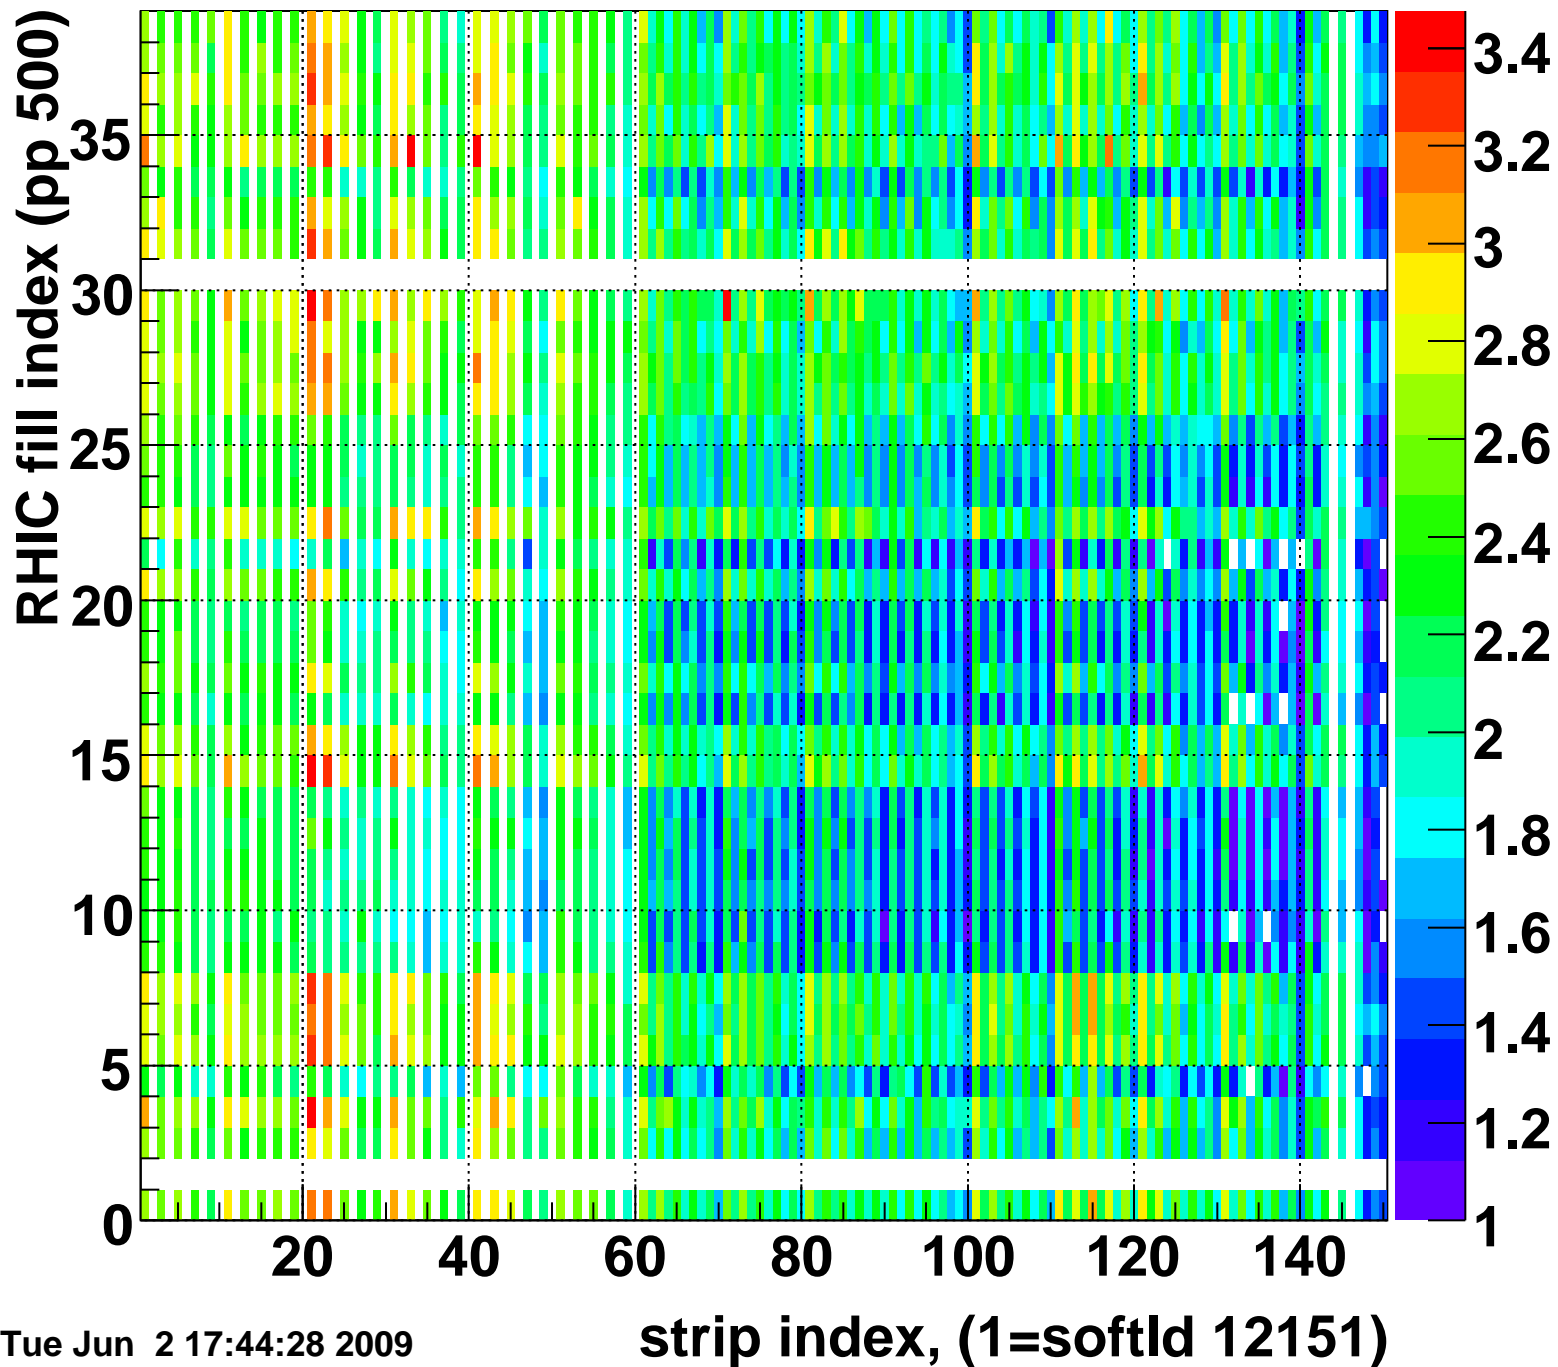

Mpv of ped residuum (ADC), BSMDE mod=82, good strips

Entries 740

Tue Jun 2 17:44:28 2009

Rms of ped residuum (ADC), BSMDE mod=82, good strips

Entries 5550

Tue Jun 2 17:44:28 2009

Bad strips (color=error bits), BSMDE mod=82

Entries 300

Tue Jun 2 17:44:28 2009

Mpv of ped residuum (ADC), BSMDP mod=82, good strips

Entries 799

Tue Jun 2 17:44:28 2009

Rms of ped residuum (ADC), BSMDP mod=82, good strips

Entries 4345

Tue Jun 2 17:44:28 2009

Bad strips (color=error bits), BSMDE mod=82

Entries 1505

Tue Jun 2 17:44:28 2009