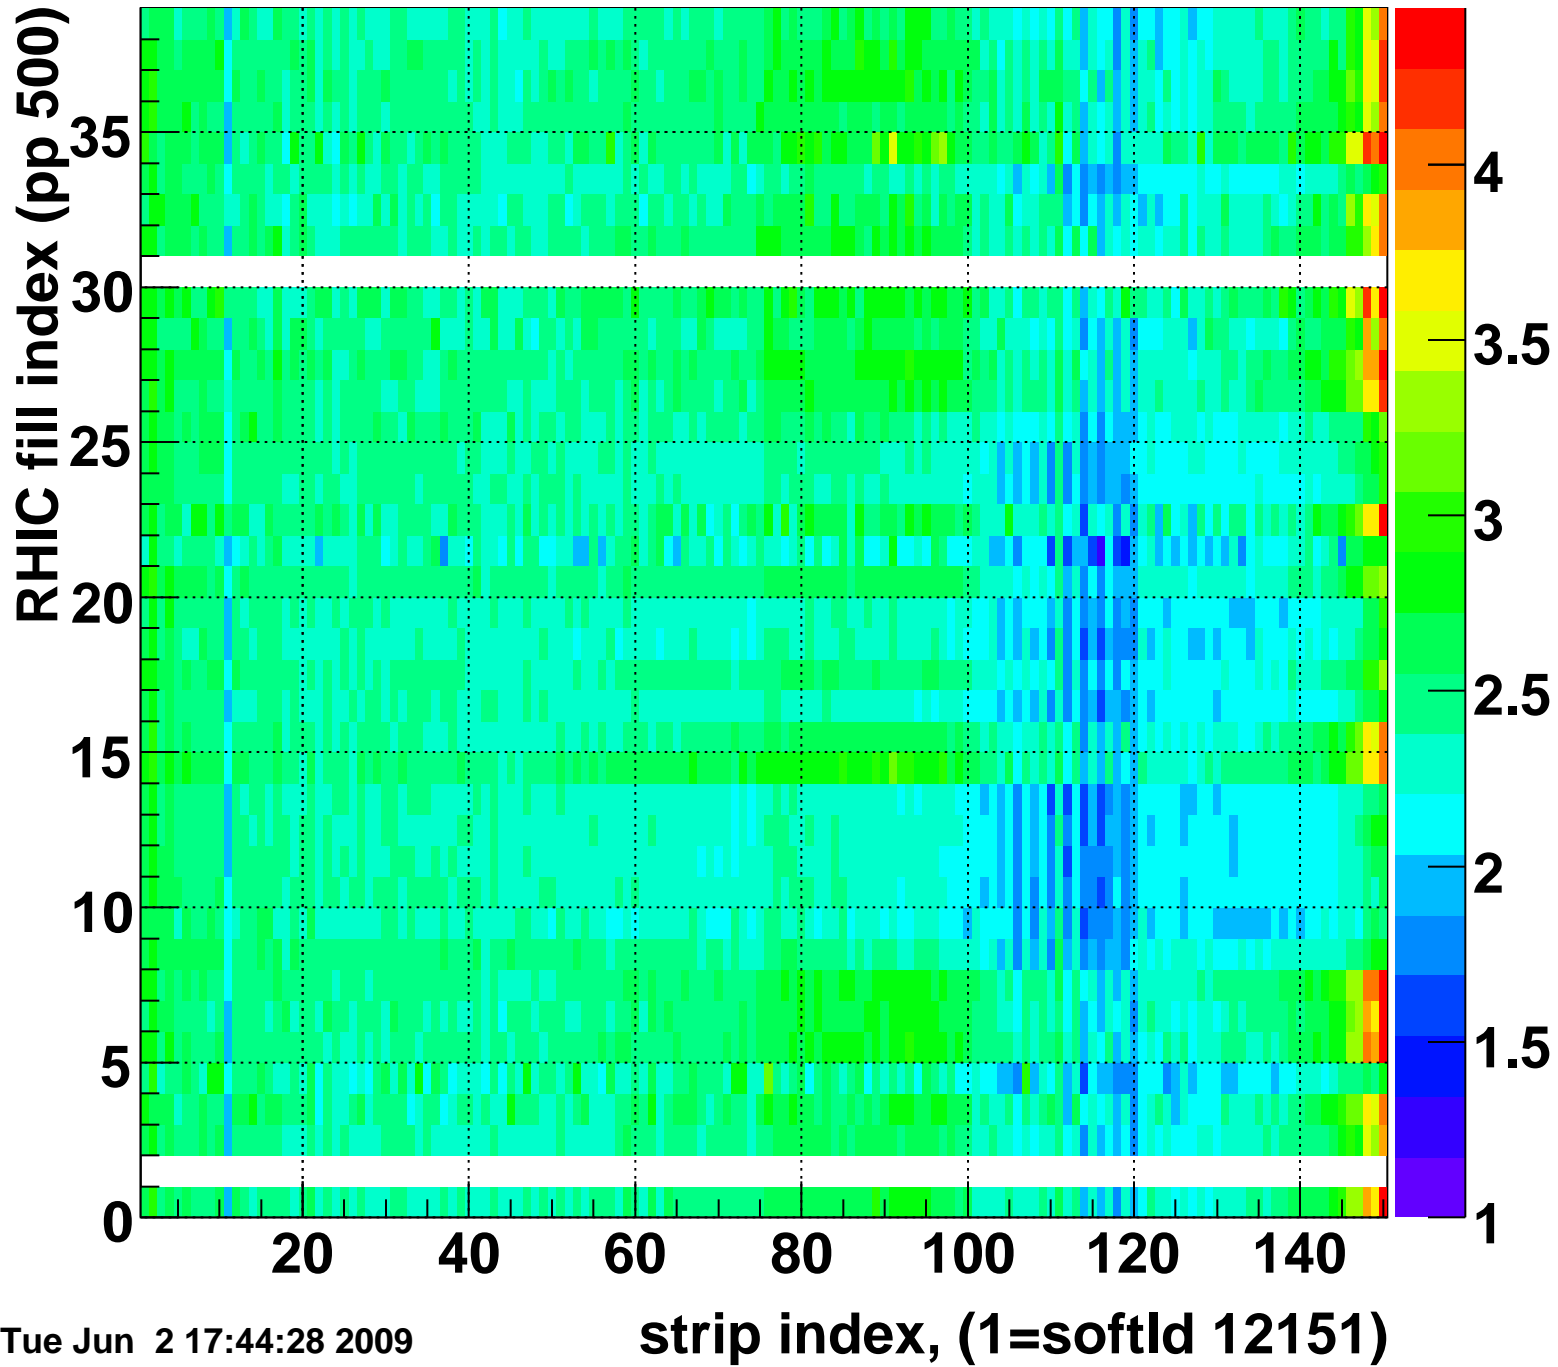

Mpv of ped residuum (ADC), BSMDE mod=82, good strips

Entries 740

Tue Jun 2 17:44:28 2009

Rms of ped residuum (ADC), BSMDE mod=82, good strips

Entries 5550

Tue Jun 2 17:44:28 2009

Bad strips (color=error bits), BSMDE mod=82

Entries 300

Tue Jun 2 17:44:28 2009

Mpv of ped residuum (ADC), BSMDP mod=82, good strips

Entries 799

Tue Jun 2 17:44:28 2009

Rms of ped residuum (ADC), BSMDP mod=82, good strips

Entries 4345

Tue Jun 2 17:44:28 2009

Bad strips (color=error bits), BSMDE mod=82

Entries 1505

Tue Jun 2 17:44:28 2009