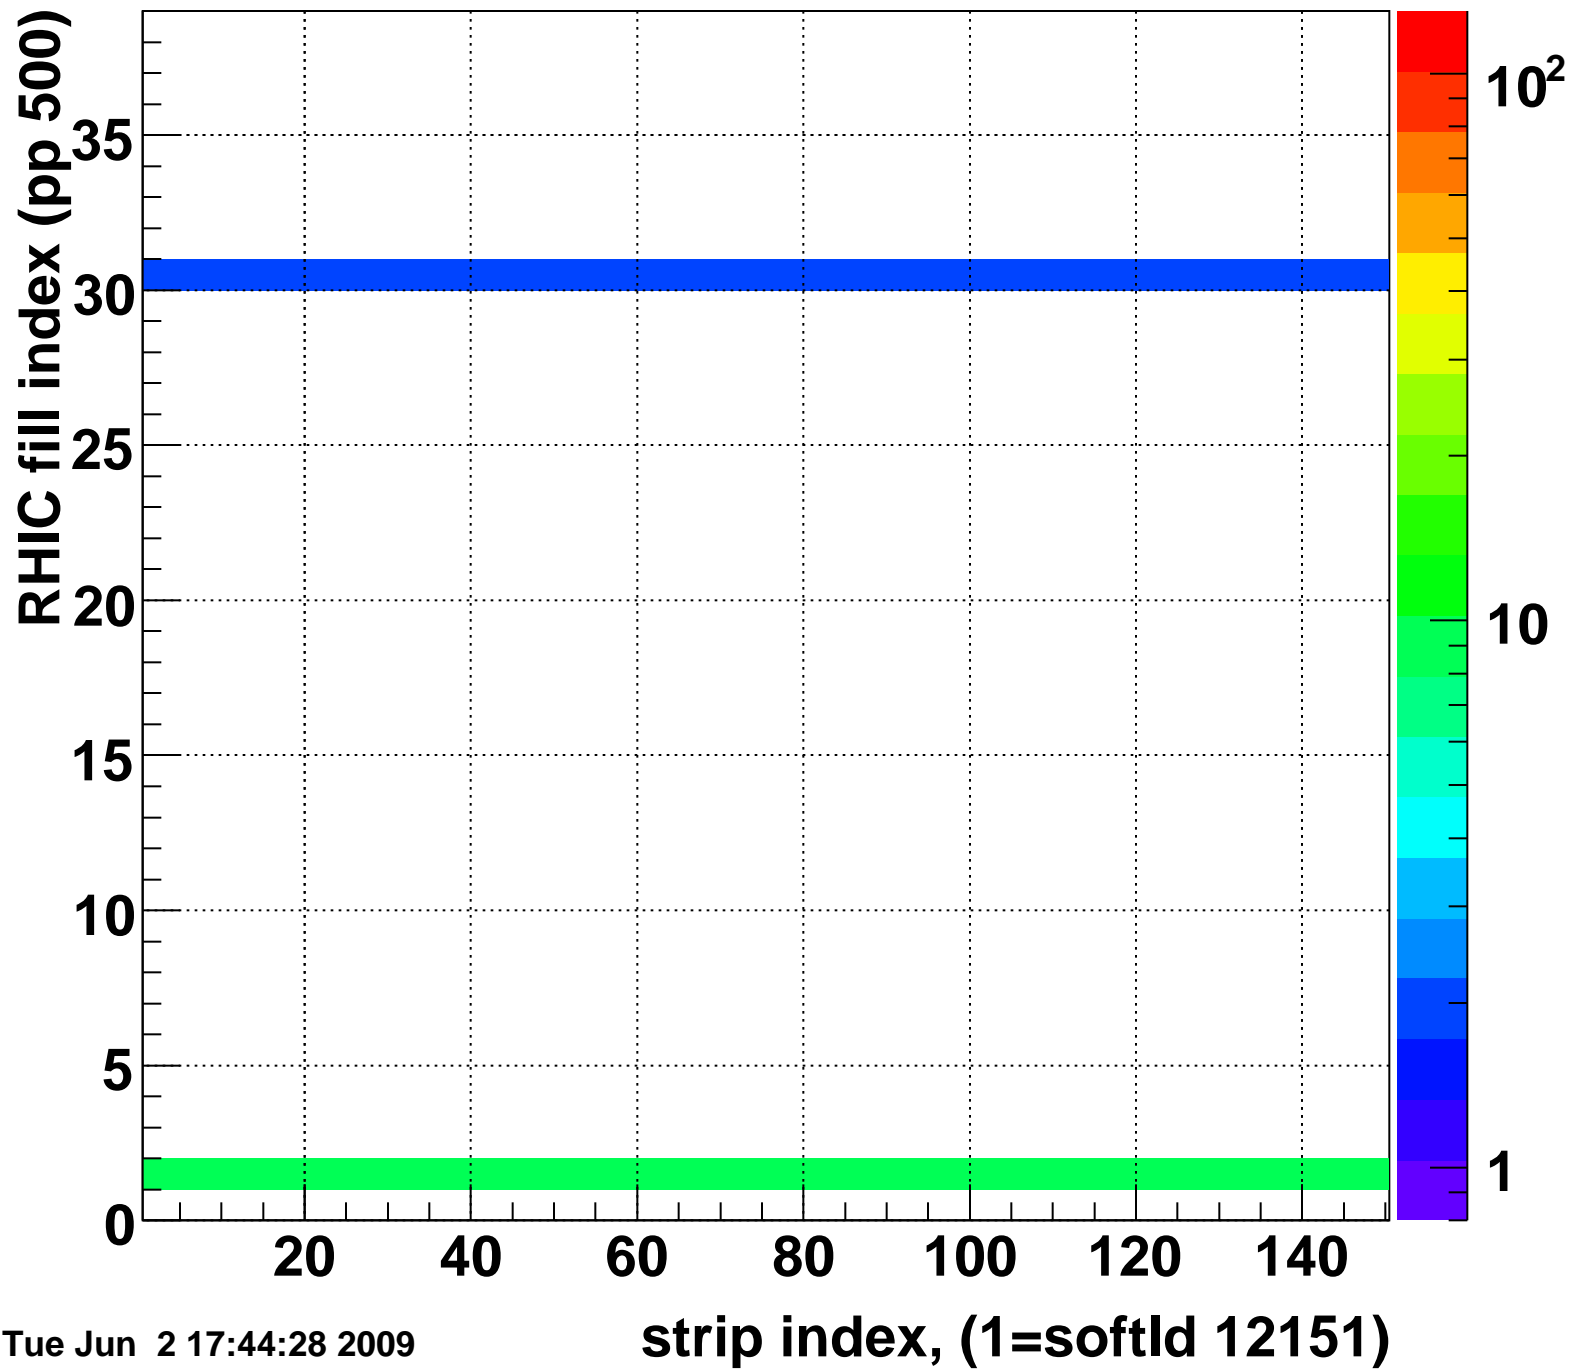

Mpv of ped residuum (ADC), BSMDE mod=82, good strips

Entries 740

Tue Jun 2 17:44:28 2009

Rms of ped residuum (ADC), BSMDE mod=82, good strips

Entries 5550

Tue Jun 2 17:44:28 2009

Bad strips (color=error bits), BSMDE mod=82

Entries 300

Tue Jun 2 17:44:28 2009

Mpv of ped residuum (ADC), BSMDP mod=82, good strips

Entries 799

Tue Jun 2 17:44:28 2009

Rms of ped residuum (ADC), BSMDP mod=82, good strips

Entries 4345

Tue Jun 2 17:44:28 2009

Bad strips (color=error bits), BSMDE mod=82

Entries 1505

Tue Jun 2 17:44:28 2009