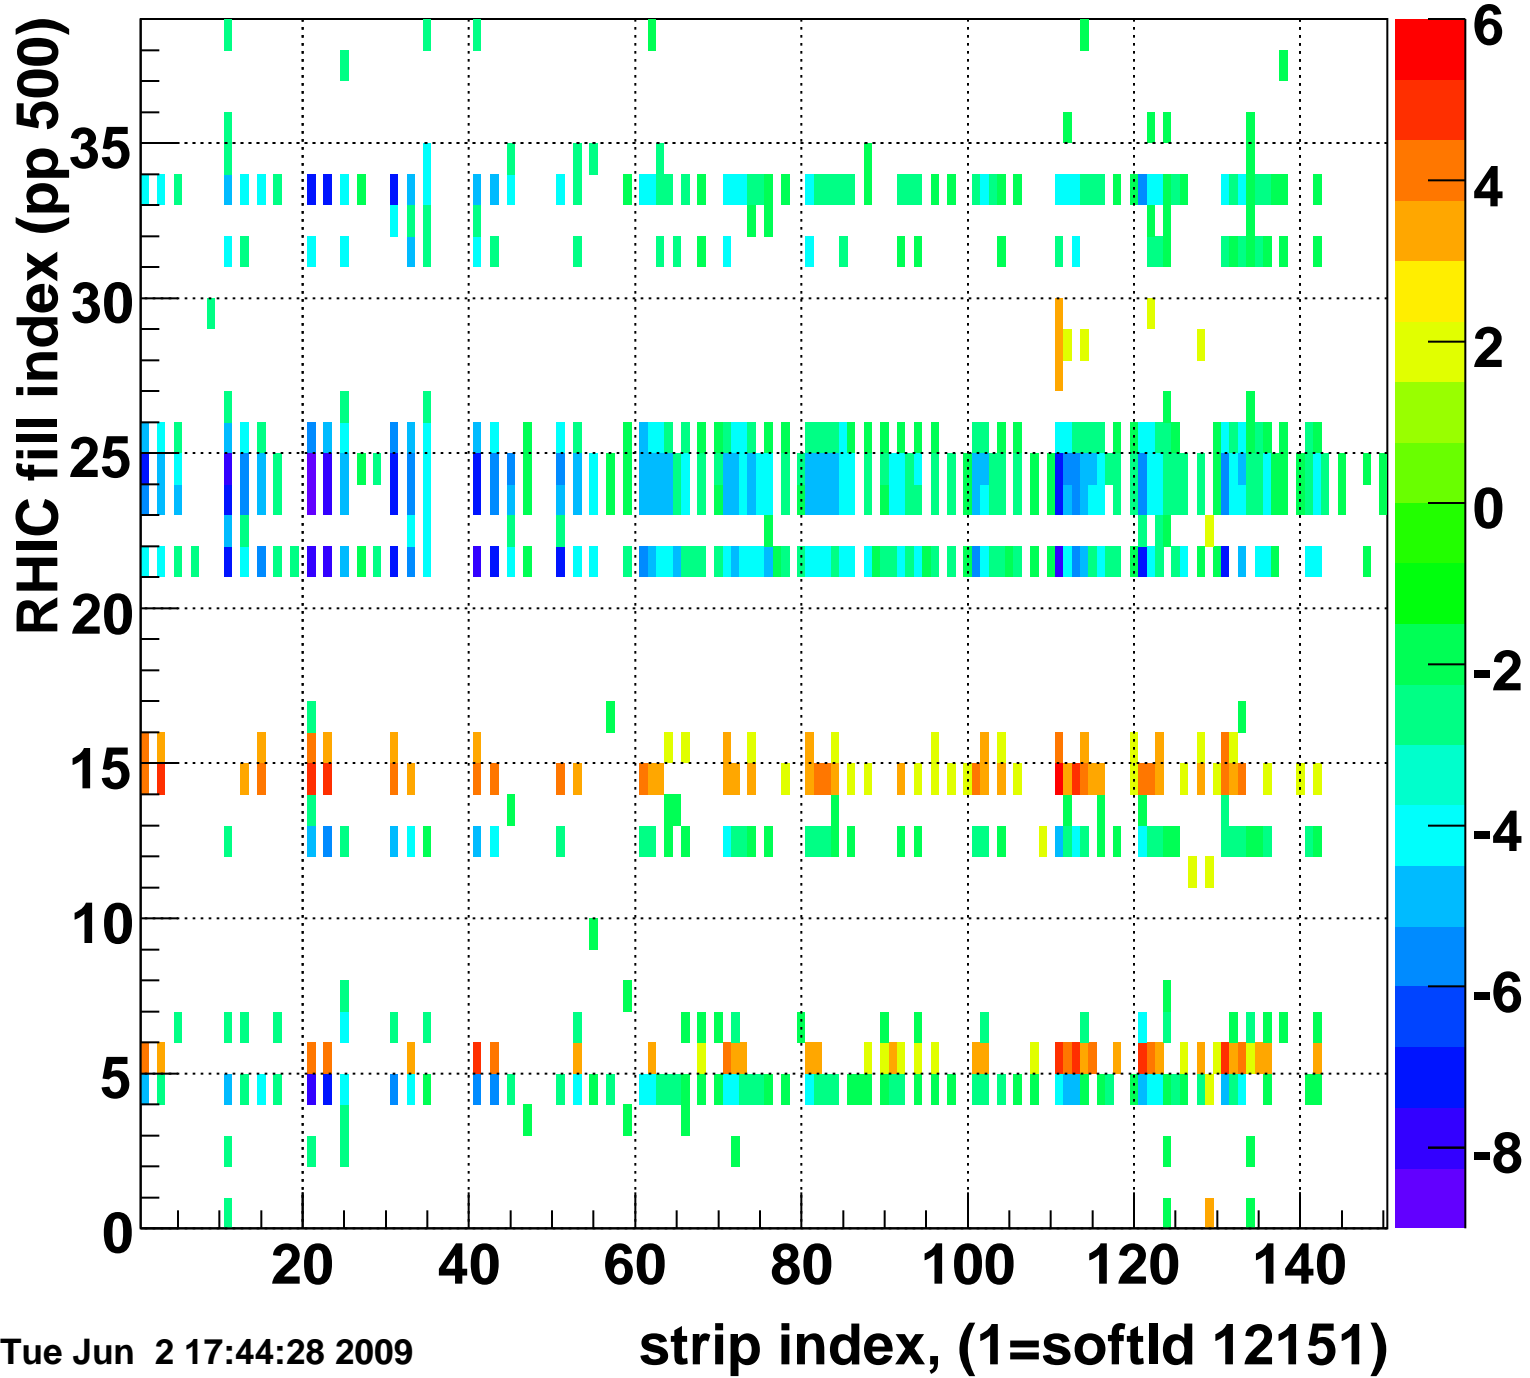

Mpv of ped residuum (ADC), BSMDE mod=82, good strips

Entries 740

Tue Jun 2 17:44:28 2009

Rms of ped residuum (ADC), BSMDE mod=82, good strips

Entries 5550

Tue Jun 2 17:44:28 2009

Bad strips (color=error bits), BSMDE mod=82

Entries 300

Tue Jun 2 17:44:28 2009

Mpv of ped residuum (ADC), BSMDP mod=82, good strips

Entries 799

Tue Jun 2 17:44:28 2009

Rms of ped residuum (ADC), BSMDP mod=82, good strips

Entries 4345

Tue Jun 2 17:44:28 2009

Bad strips (color=error bits), BSMDE mod=82

Entries 1505

Tue Jun 2 17:44:28 2009