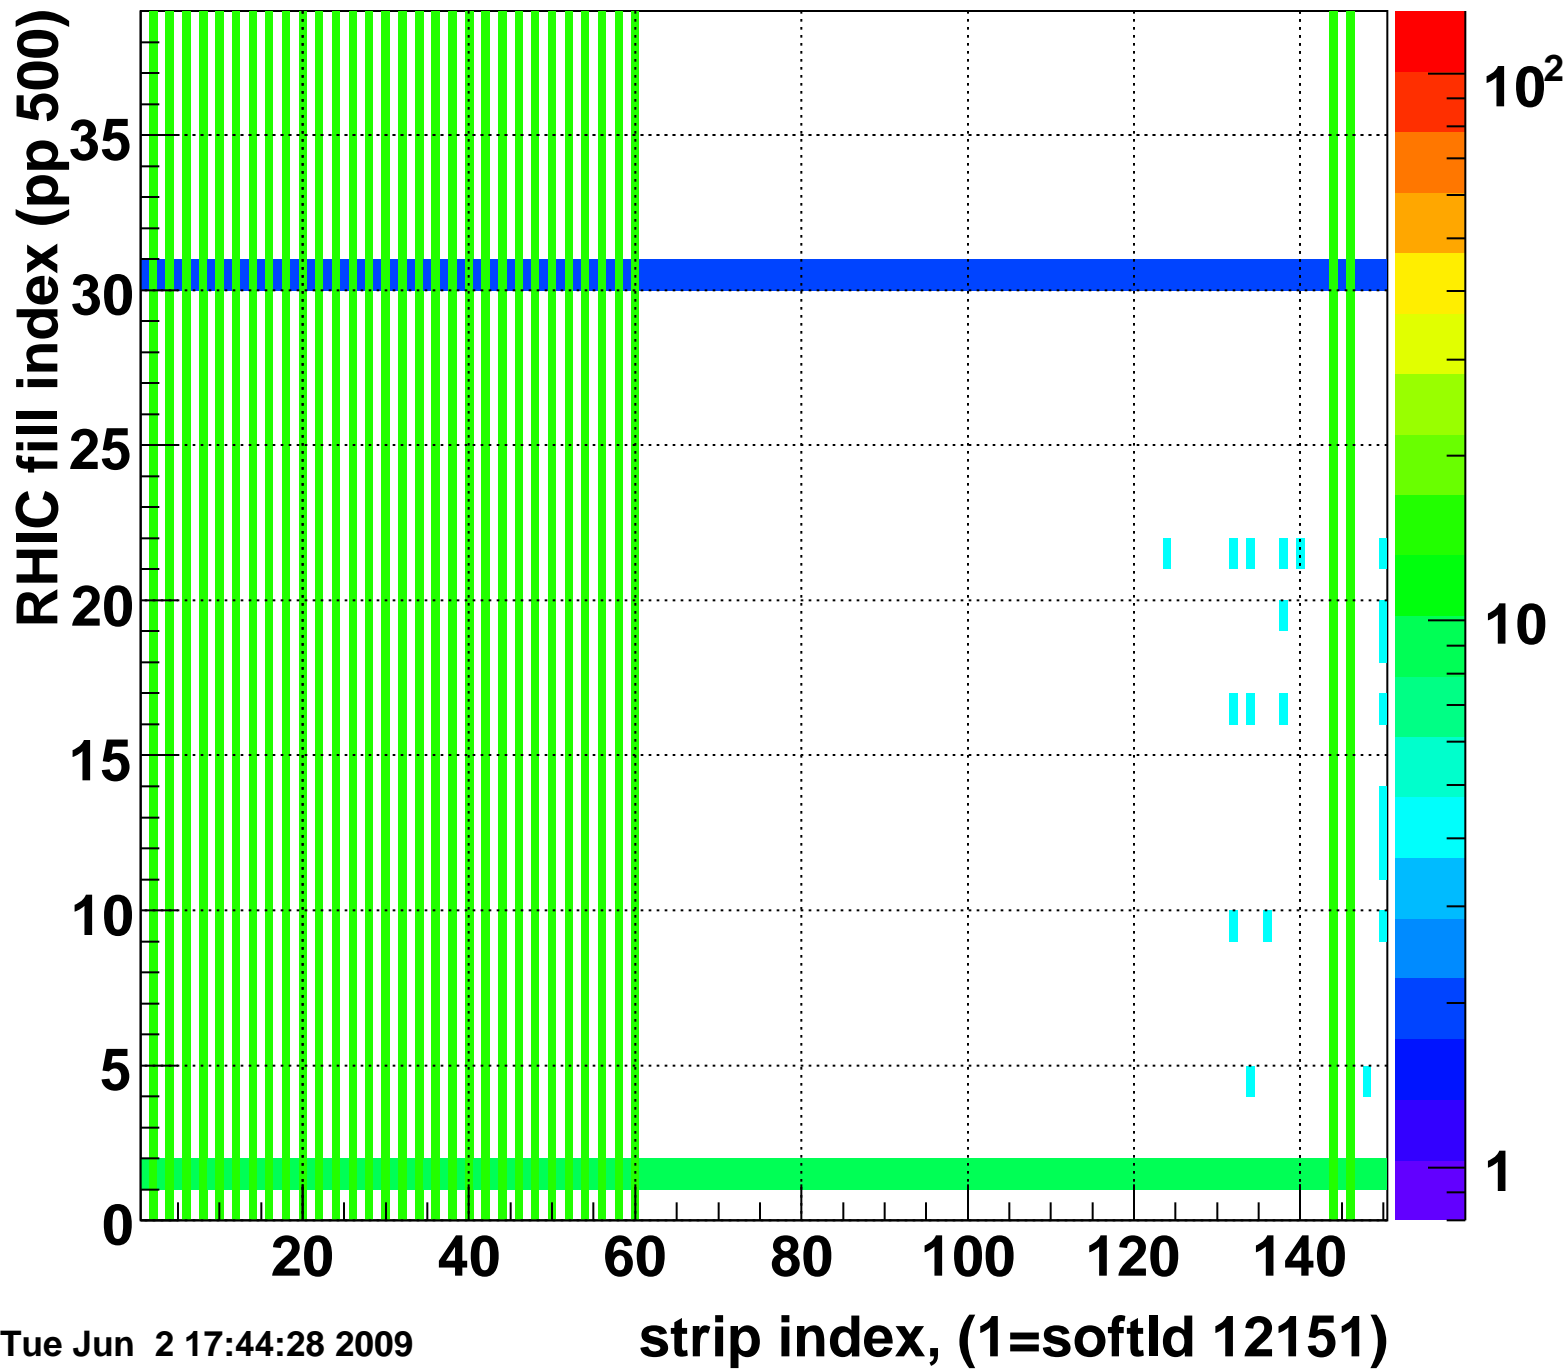

Mpv of ped residuum (ADC), BSMDE mod=82, good strips

Entries 740

Tue Jun 2 17:44:28 2009

Rms of ped residuum (ADC), BSMDE mod=82, good strips

Entries 5550

Tue Jun 2 17:44:28 2009

Bad strips (color=error bits), BSMDE mod=82

Entries 300

Tue Jun 2 17:44:28 2009

Mpv of ped residuum (ADC), BSMDP mod=82, good strips

Entries 799

Tue Jun 2 17:44:28 2009

Rms of ped residuum (ADC), BSMDP mod=82, good strips

Entries 4345

Tue Jun 2 17:44:28 2009

Bad strips (color=error bits), BSMDE mod=82

Entries 1505

Tue Jun 2 17:44:28 2009