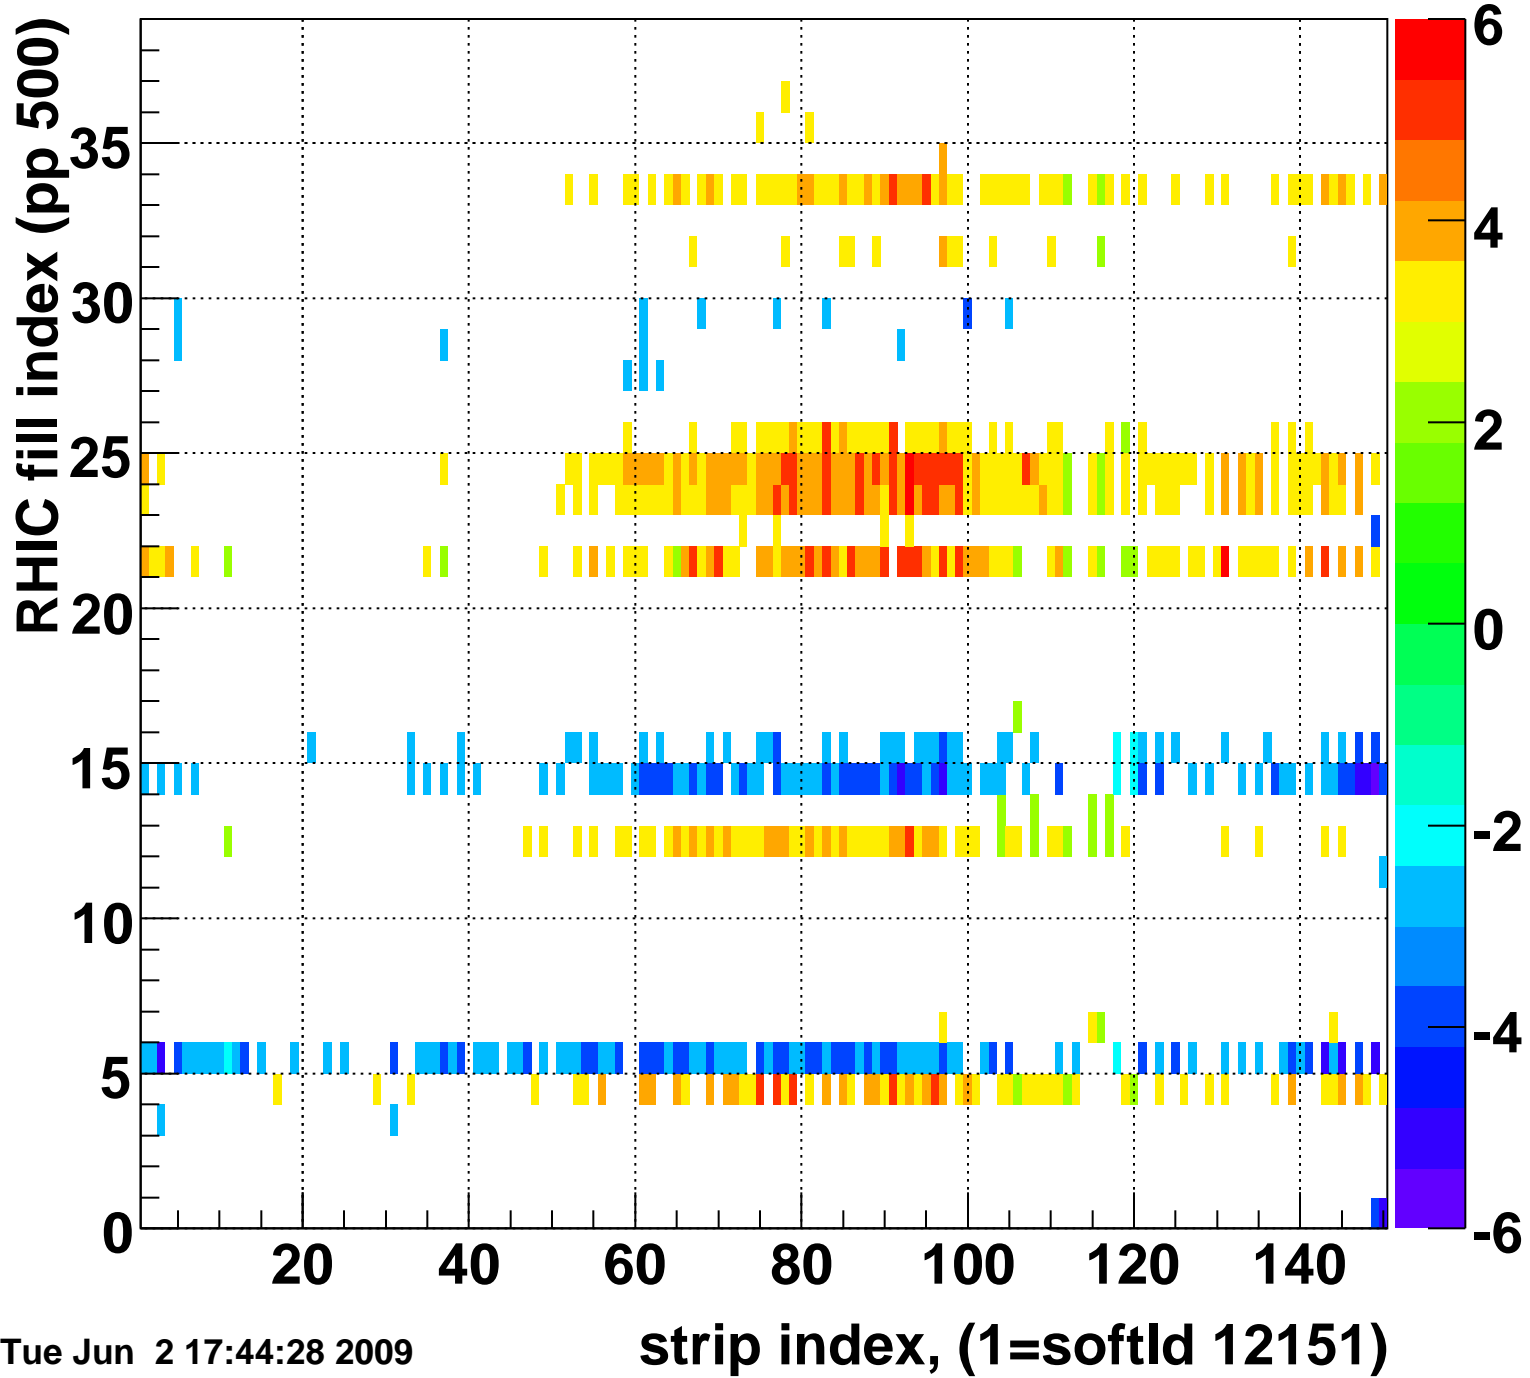

Mpv of ped residuum (ADC), BSMDE mod=82, good strips

Entries 740

Tue Jun 2 17:44:28 2009

Rms of ped residuum (ADC), BSMDE mod=82, good strips

Entries 5550

Tue Jun 2 17:44:28 2009

Bad strips (color=error bits), BSMDE mod=82

Entries 300

Tue Jun 2 17:44:28 2009

Mpv of ped residuum (ADC), BSMDP mod=82, good strips

Entries 799

Tue Jun 2 17:44:28 2009

Rms of ped residuum (ADC), BSMDP mod=82, good strips

Entries 4345

Tue Jun 2 17:44:28 2009

Bad strips (color=error bits), BSMDE mod=82

Entries 1505

Tue Jun 2 17:44:28 2009