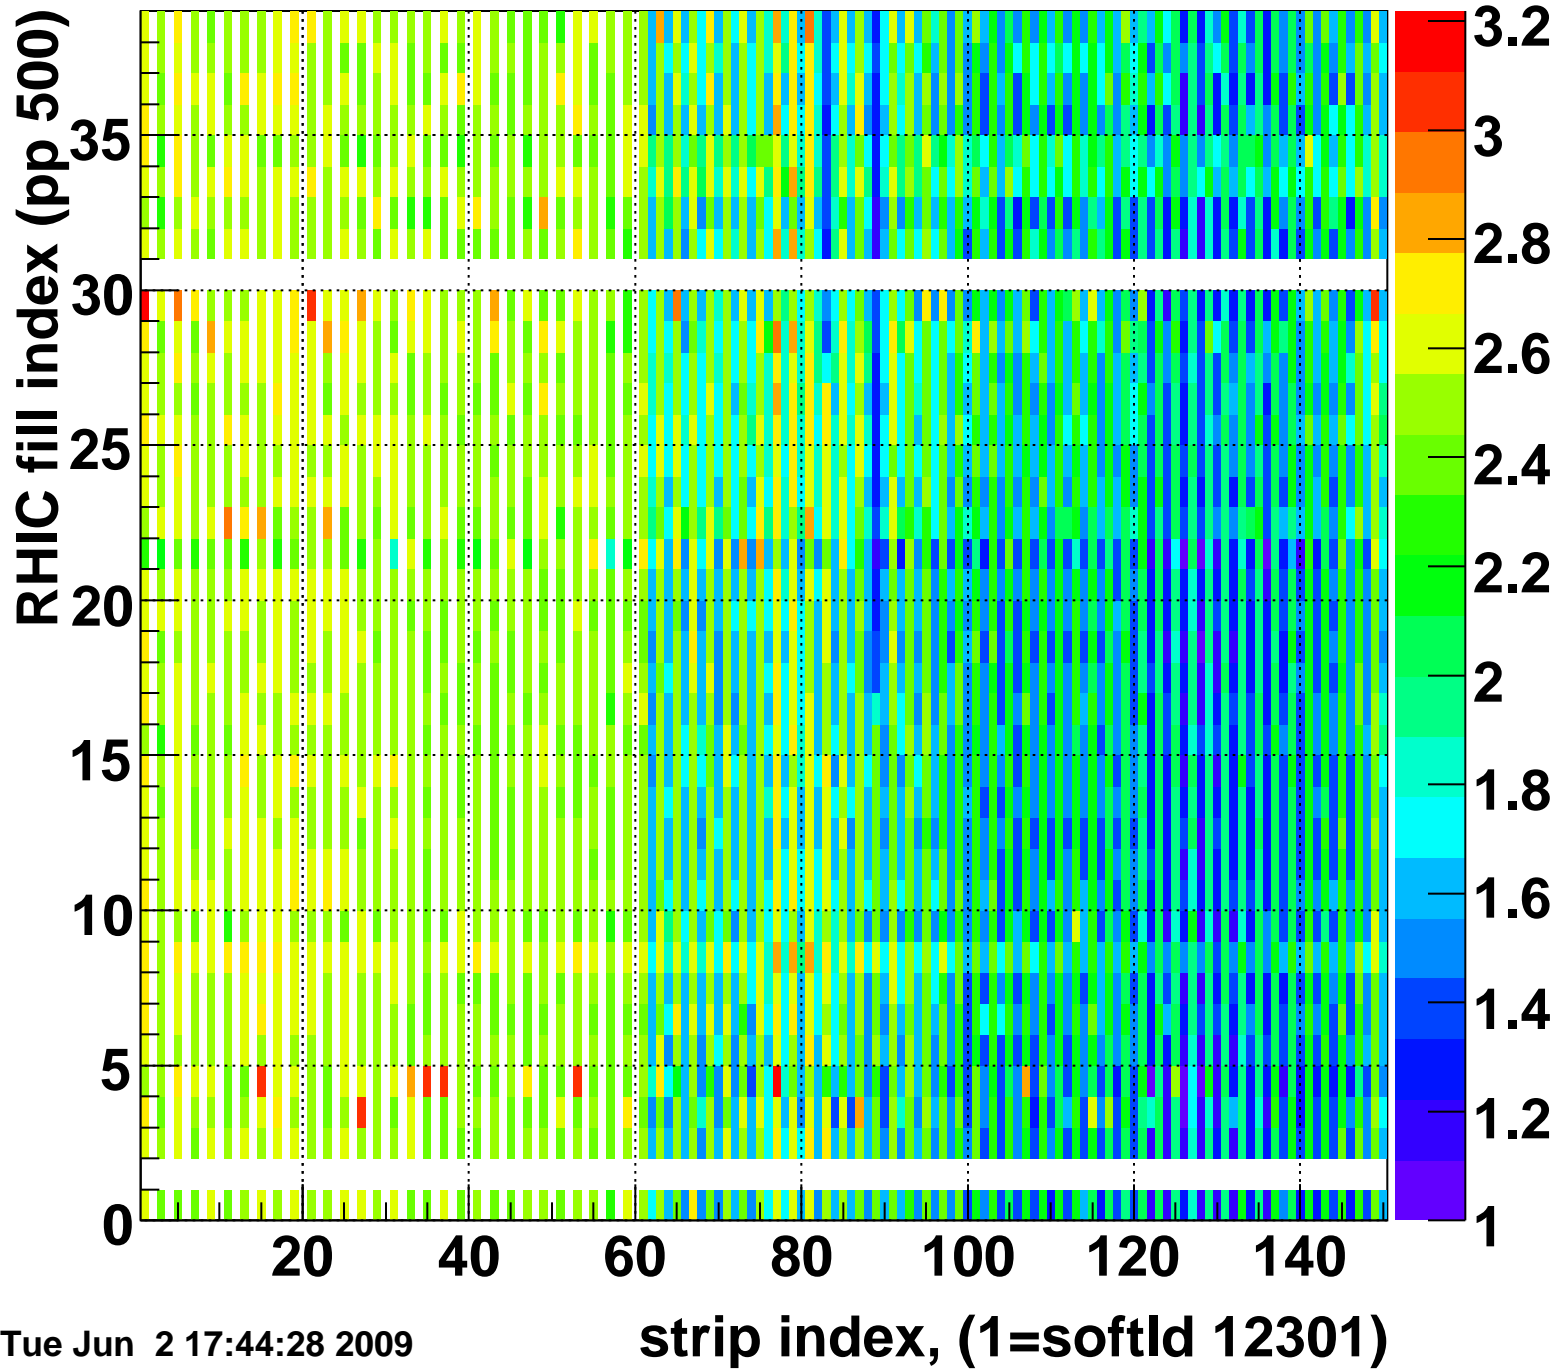

Rms of ped residuum (ADC), BSMDE mod=83, good strips

Entries 4440

Tue Jun 2 17:44:28 2009

Bad strips (color=error bits), BSMDE mod=83

Entries 1410

Tue Jun 2 17:44:29 2009

Rms of ped residuum (ADC), BSMDP mod=83, good strips

Entries 5552

Bad strips (color=error bits), BSMDE mod=83

Entries 298

Tue Jun 2 17:44:29 2009