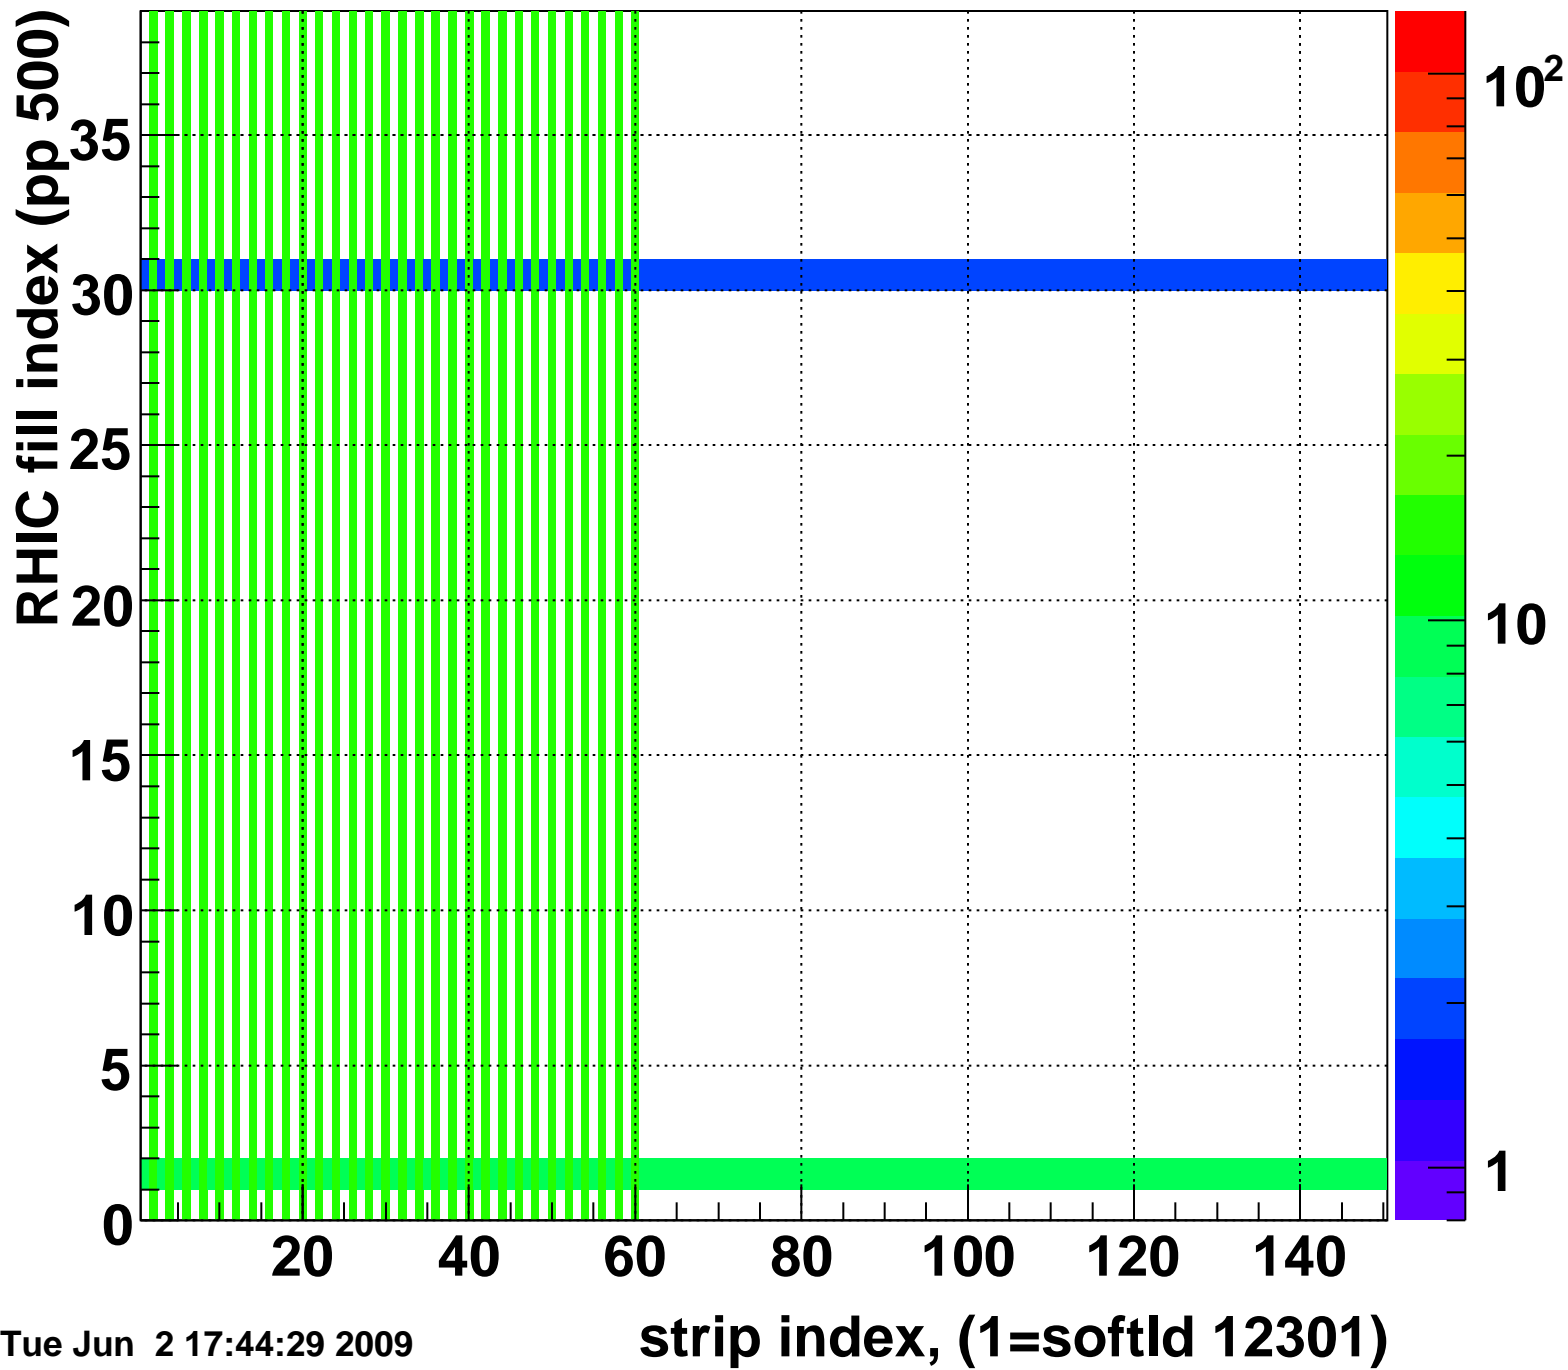

Rms of ped residuum (ADC), BSMDE mod=83, good strips

Entries 4440

Tue Jun 2 17:44:28 2009

Bad strips (color=error bits), BSMDE mod=83

Entries 1410

Tue Jun 2 17:44:29 2009

Rms of ped residuum (ADC), BSMDP mod=83, good strips

Entries 5552

Bad strips (color=error bits), BSMDE mod=83

Entries 298

Tue Jun 2 17:44:29 2009