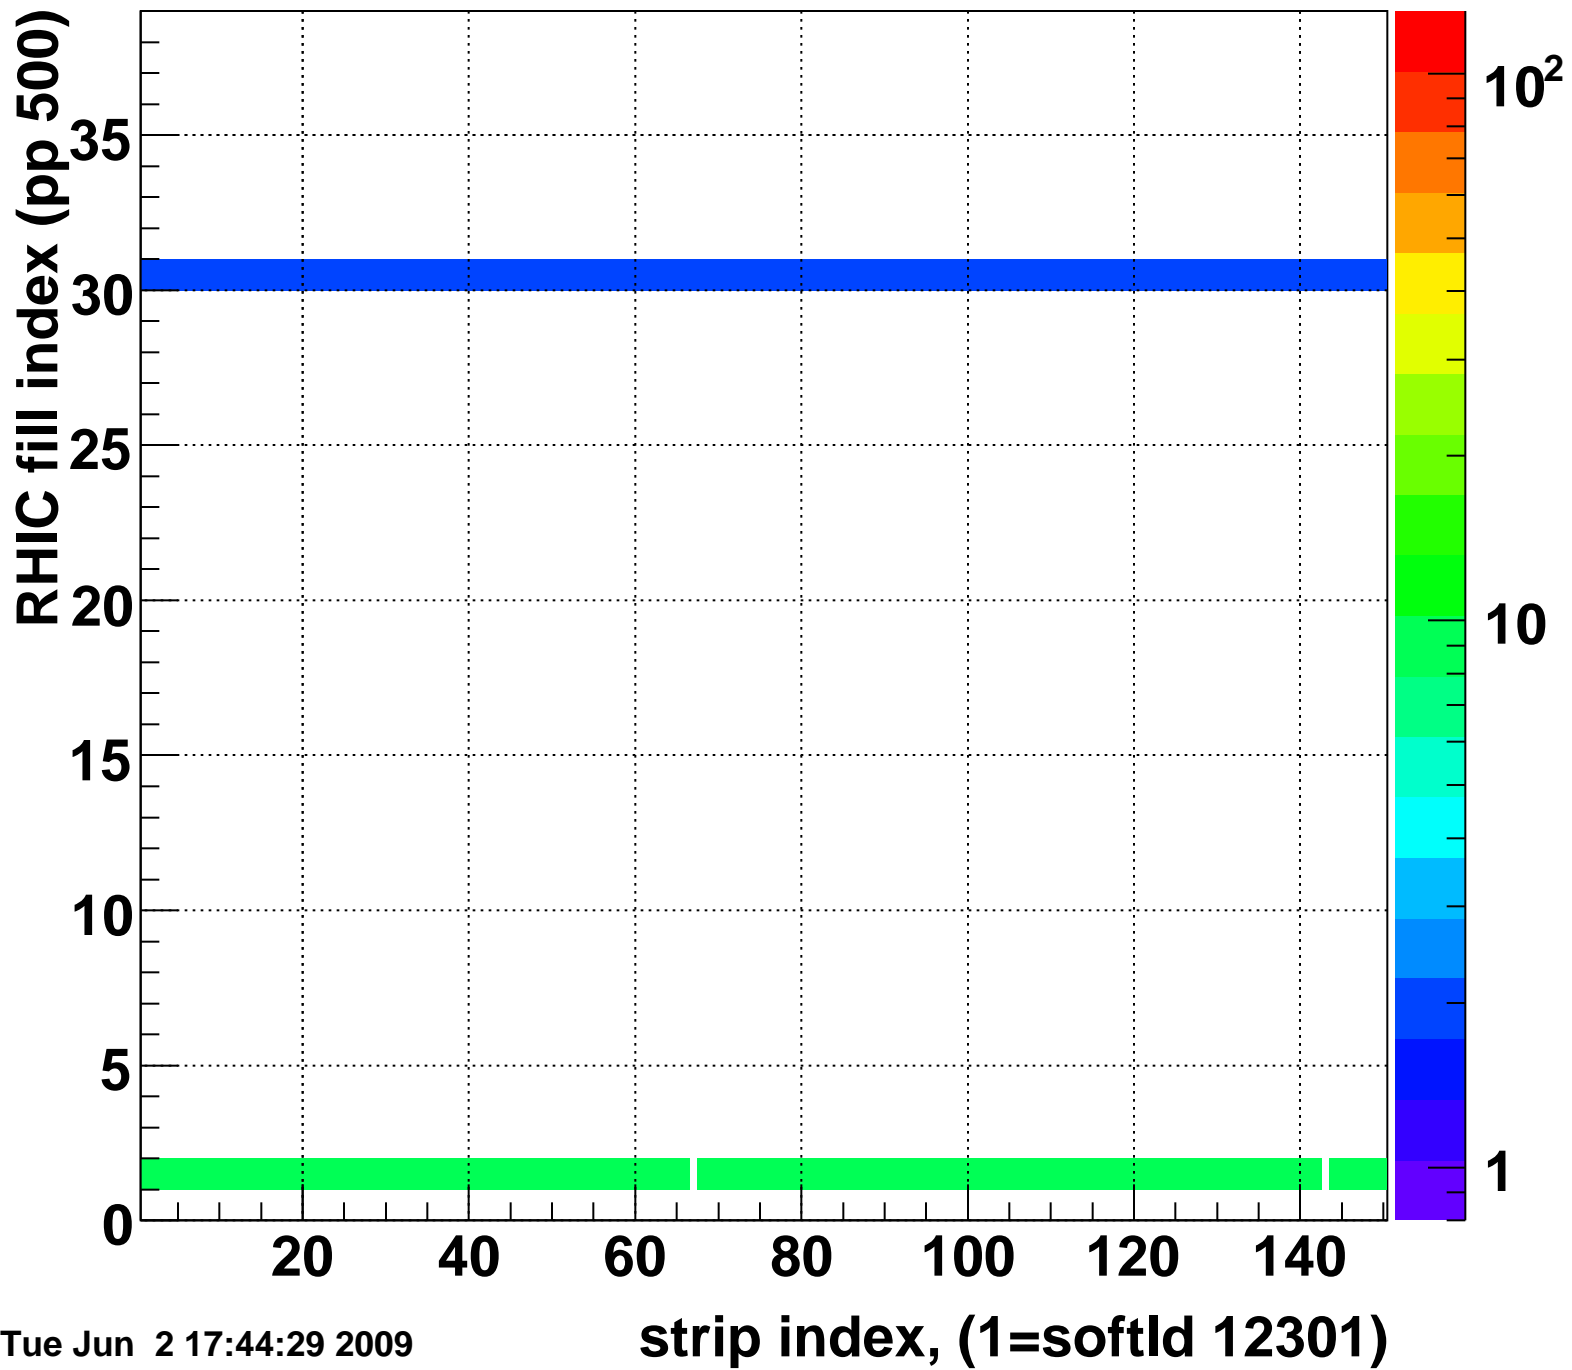

Rms of ped residuum (ADC), BSMDE mod=83, good strips

Entries 4440

Tue Jun 2 17:44:28 2009

Bad strips (color=error bits), BSMDE mod=83

Entries 1410

Tue Jun 2 17:44:29 2009

Rms of ped residuum (ADC), BSMDP mod=83, good strips

Entries 5552

Bad strips (color=error bits), BSMDE mod=83

Entries 298

Tue Jun 2 17:44:29 2009