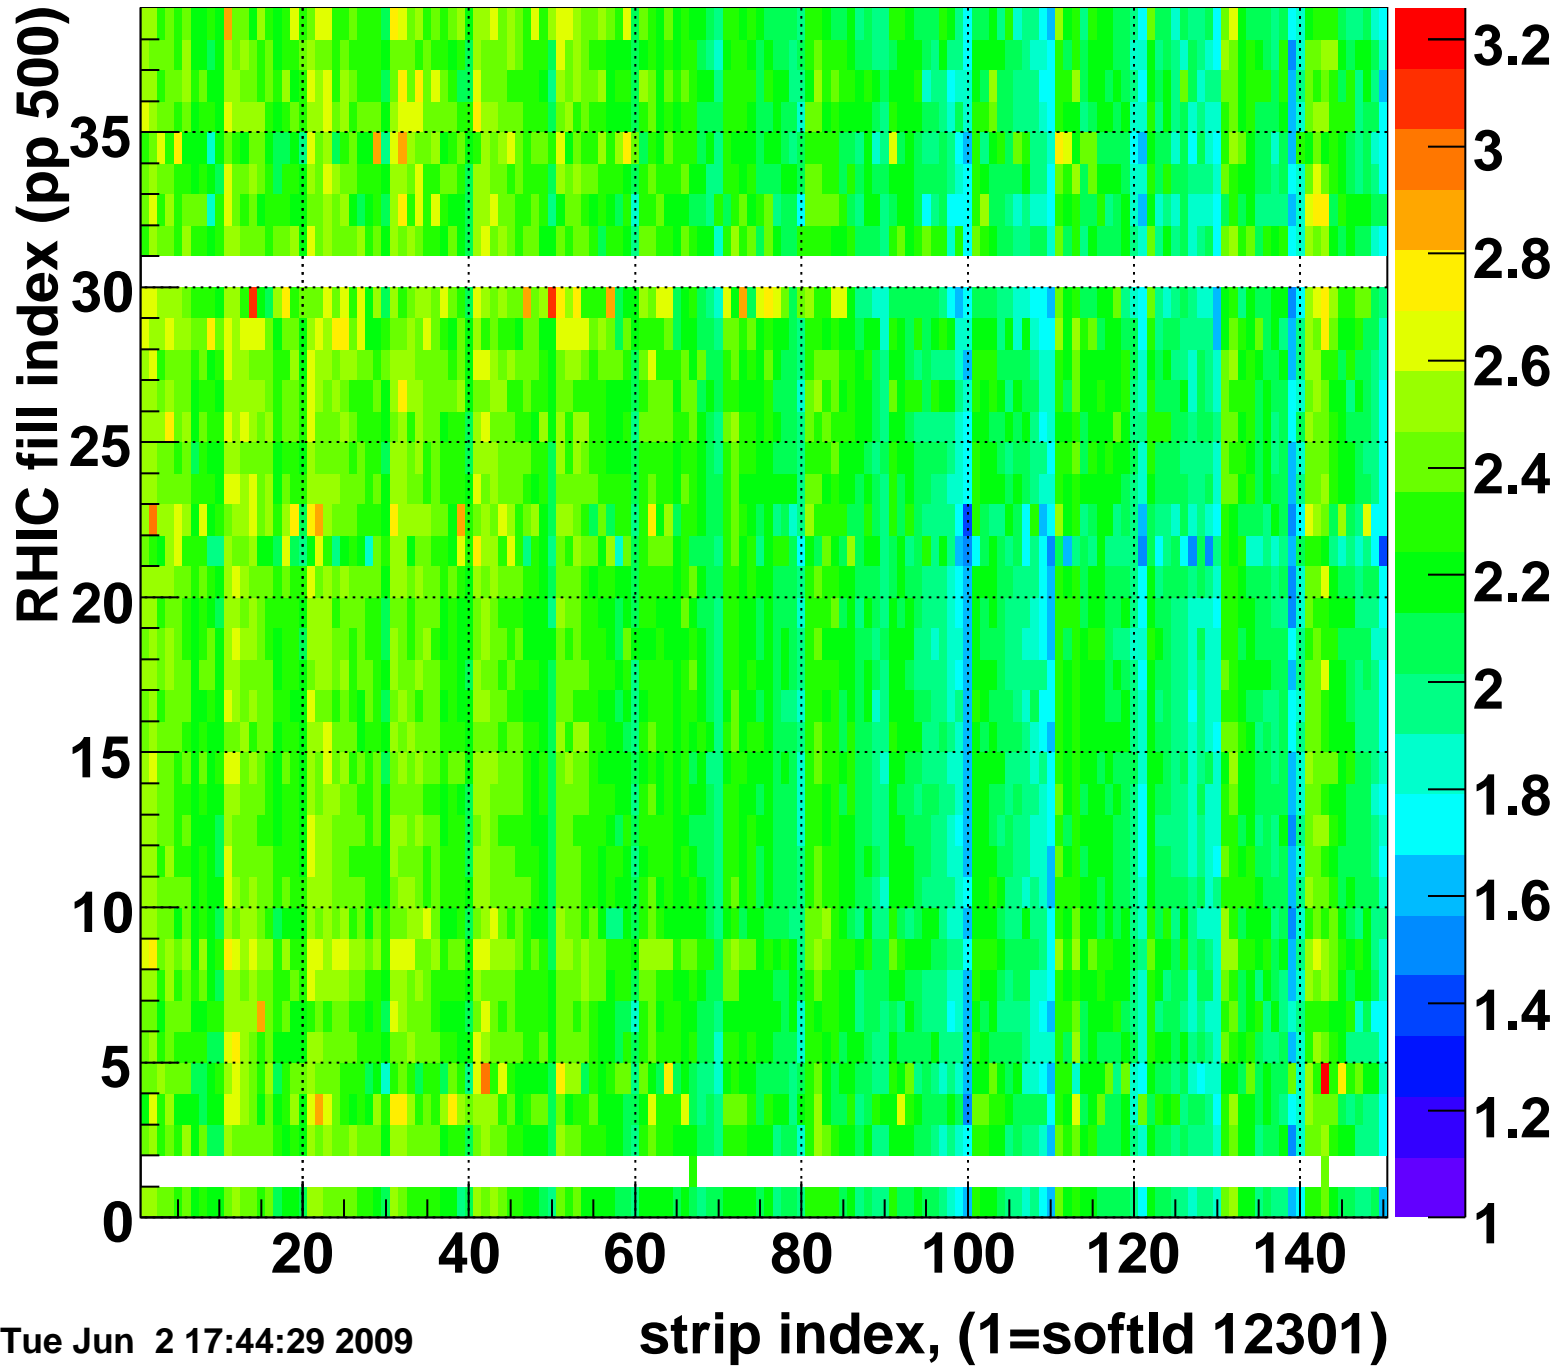

Rms of ped residuum (ADC), BSMDE mod=83, good strips

Entries 4440

Tue Jun 2 17:44:28 2009

Bad strips (color=error bits), BSMDE mod=83

Entries 1410

Tue Jun 2 17:44:29 2009

Rms of ped residuum (ADC), BSMDP mod=83, good strips

Entries 5552

Bad strips (color=error bits), BSMDE mod=83

Entries 298

Tue Jun 2 17:44:29 2009