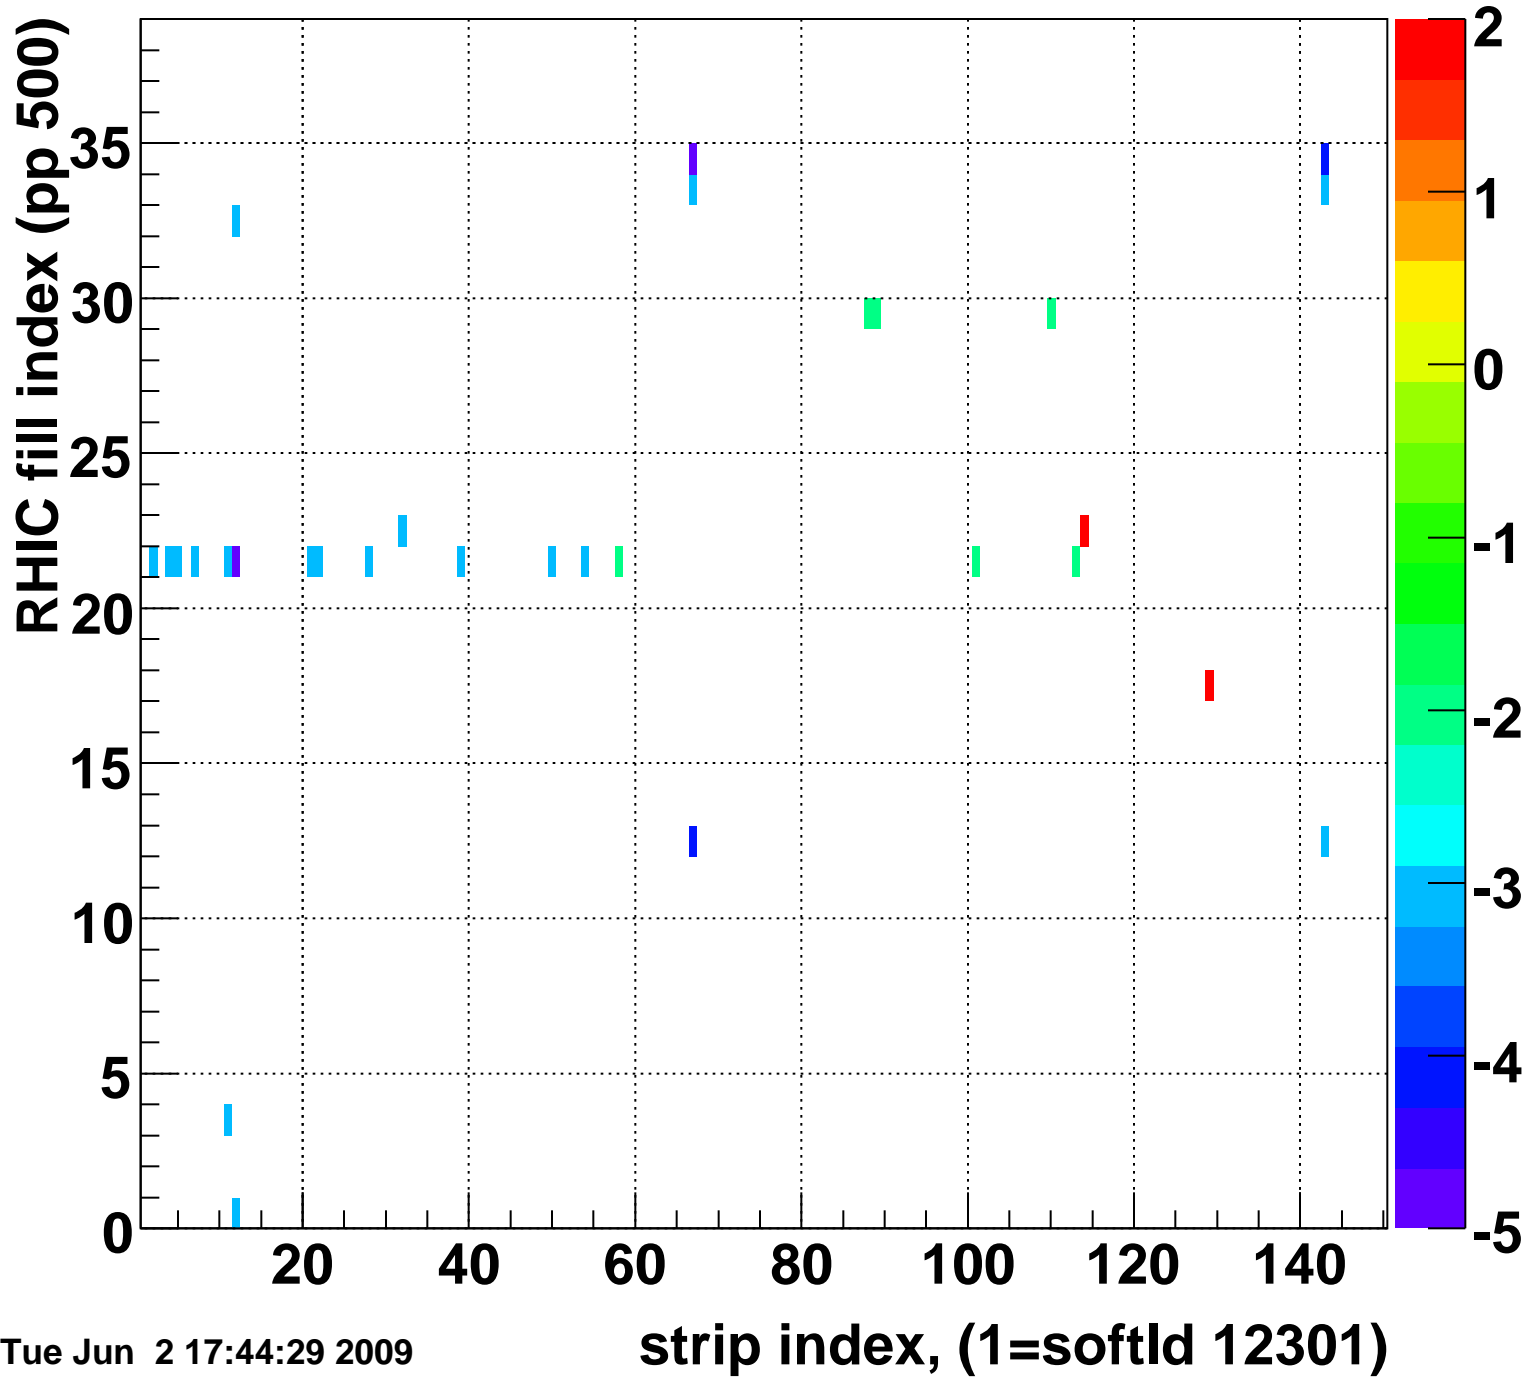

Rms of ped residuum (ADC), BSMDE mod=83, good strips

Entries 4440

Tue Jun 2 17:44:28 2009

Bad strips (color=error bits), BSMDE mod=83

Entries 1410

Tue Jun 2 17:44:29 2009

Rms of ped residuum (ADC), BSMDP mod=83, good strips

Entries 5552

Bad strips (color=error bits), BSMDE mod=83

Entries 298

Tue Jun 2 17:44:29 2009