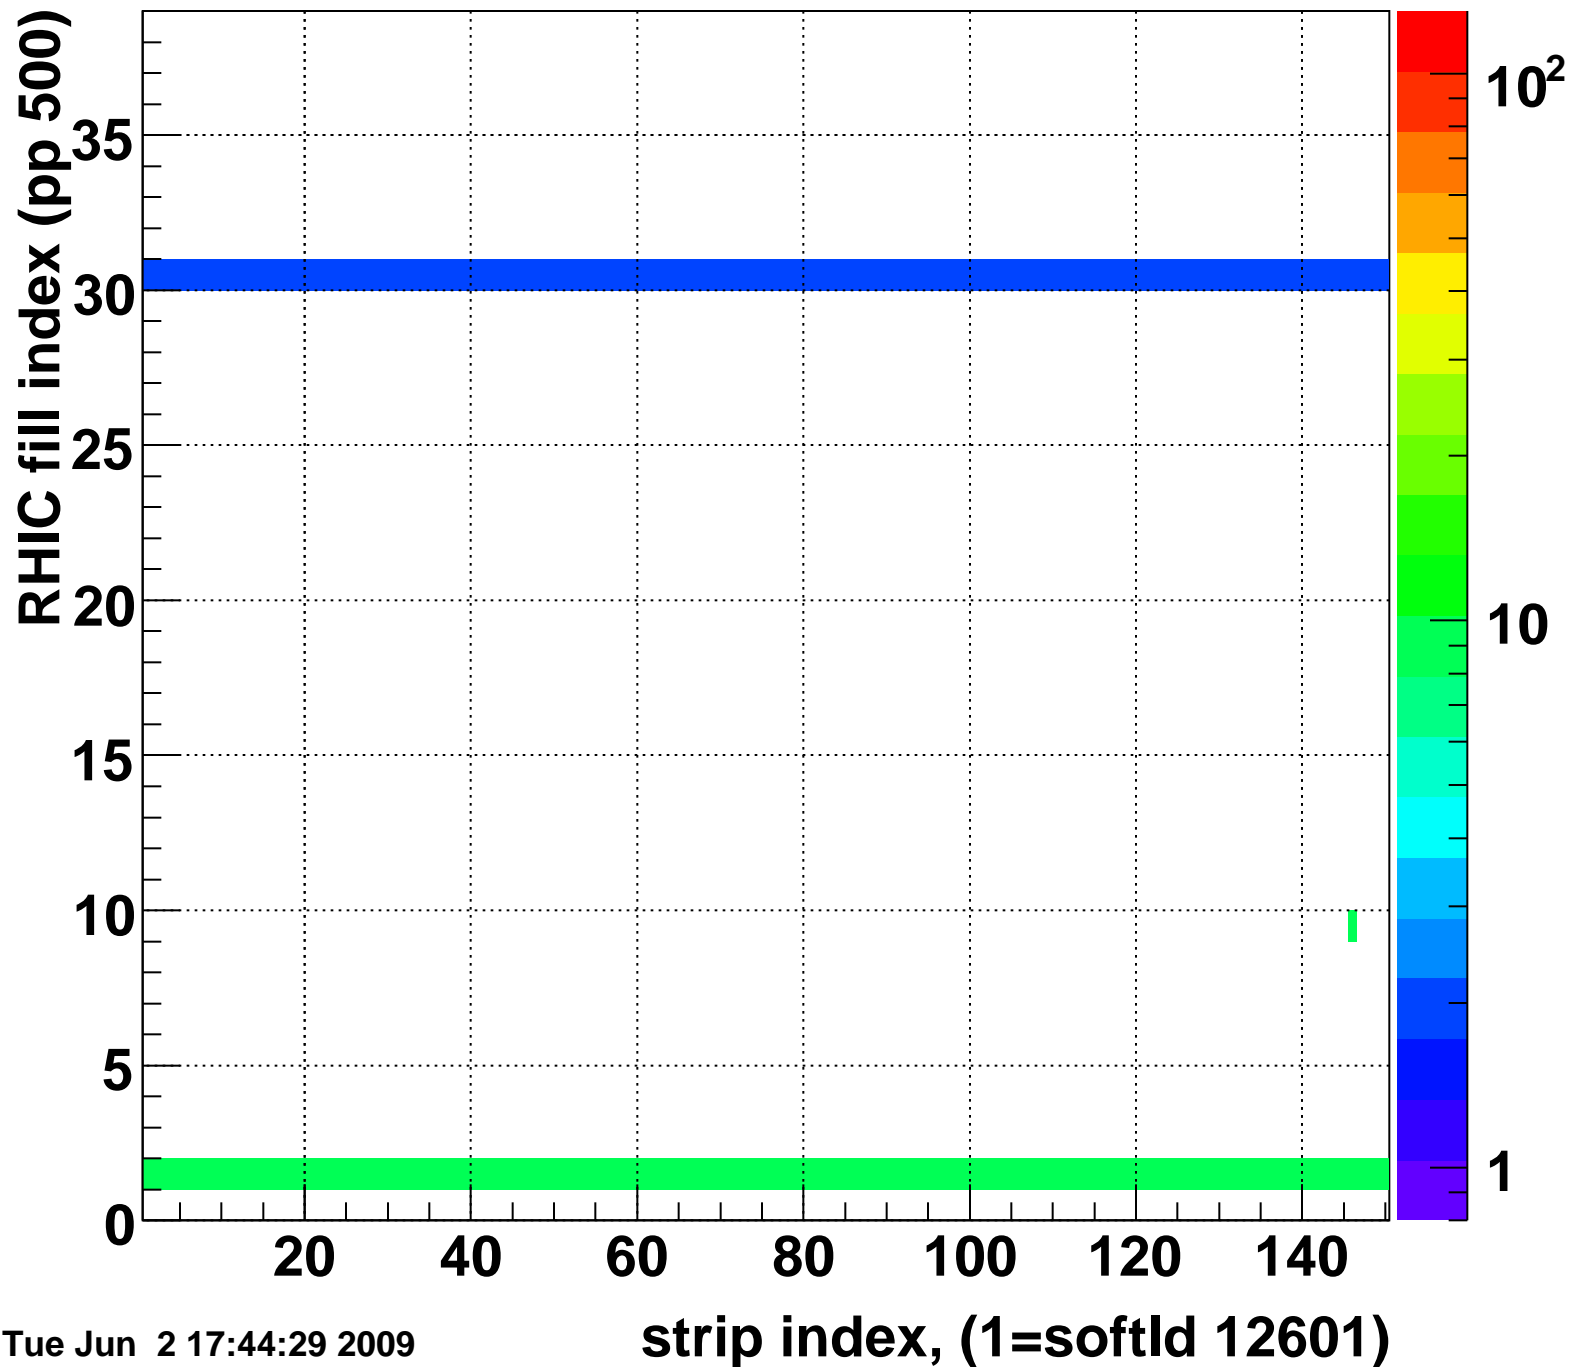

Rms of ped residuum (ADC), BSMDE mod=85, good strips

Entries 5549

Tue Jun 2 17:44:29 2009

Bad strips (color=error bits), BSMDE mod=85

Entries 301

Tue Jun 2 17:44:29 2009

Mpv of ped residuum (ADC), BSMDP mod=85, good strips

Entries 124

Tue Jun 2 17:44:29 2009

Rms of ped residuum (ADC), BSMDP mod=85, good strips

Entries 5550

Tue Jun 2 17:44:29 2009

Bad strips (color=error bits), BSMDE mod=85

Entries 300

Tue Jun 2 17:44:29 2009