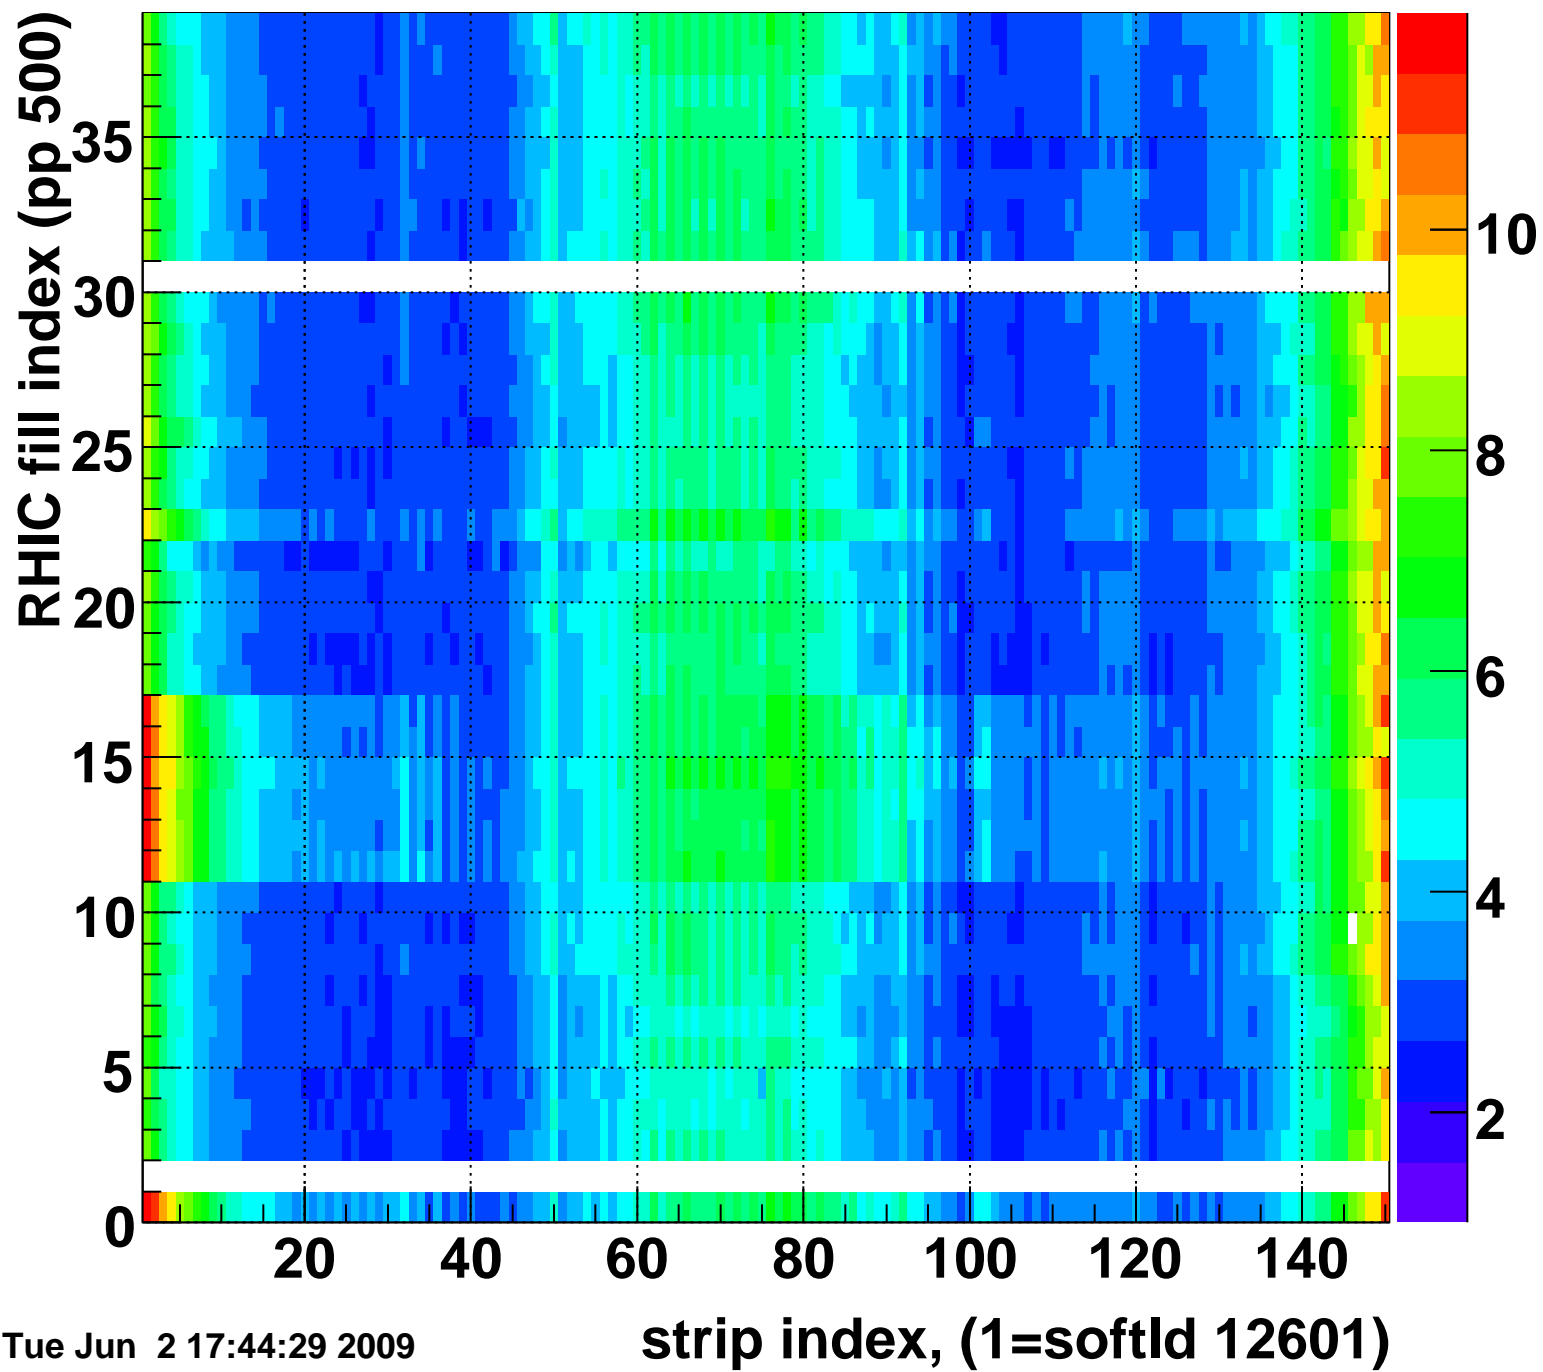

Rms of ped residuum (ADC), BSMDE mod=85, good strips

Entries 5549

Tue Jun 2 17:44:29 2009

Bad strips (color=error bits), BSMDE mod=85

Entries 301

Tue Jun 2 17:44:29 2009

Mpv of ped residuum (ADC), BSMDP mod=85, good strips

Entries 124

Tue Jun 2 17:44:29 2009

Rms of ped residuum (ADC), BSMDP mod=85, good strips

Entries 5550

Tue Jun 2 17:44:29 2009

Bad strips (color=error bits), BSMDE mod=85

Entries 300

Tue Jun 2 17:44:29 2009