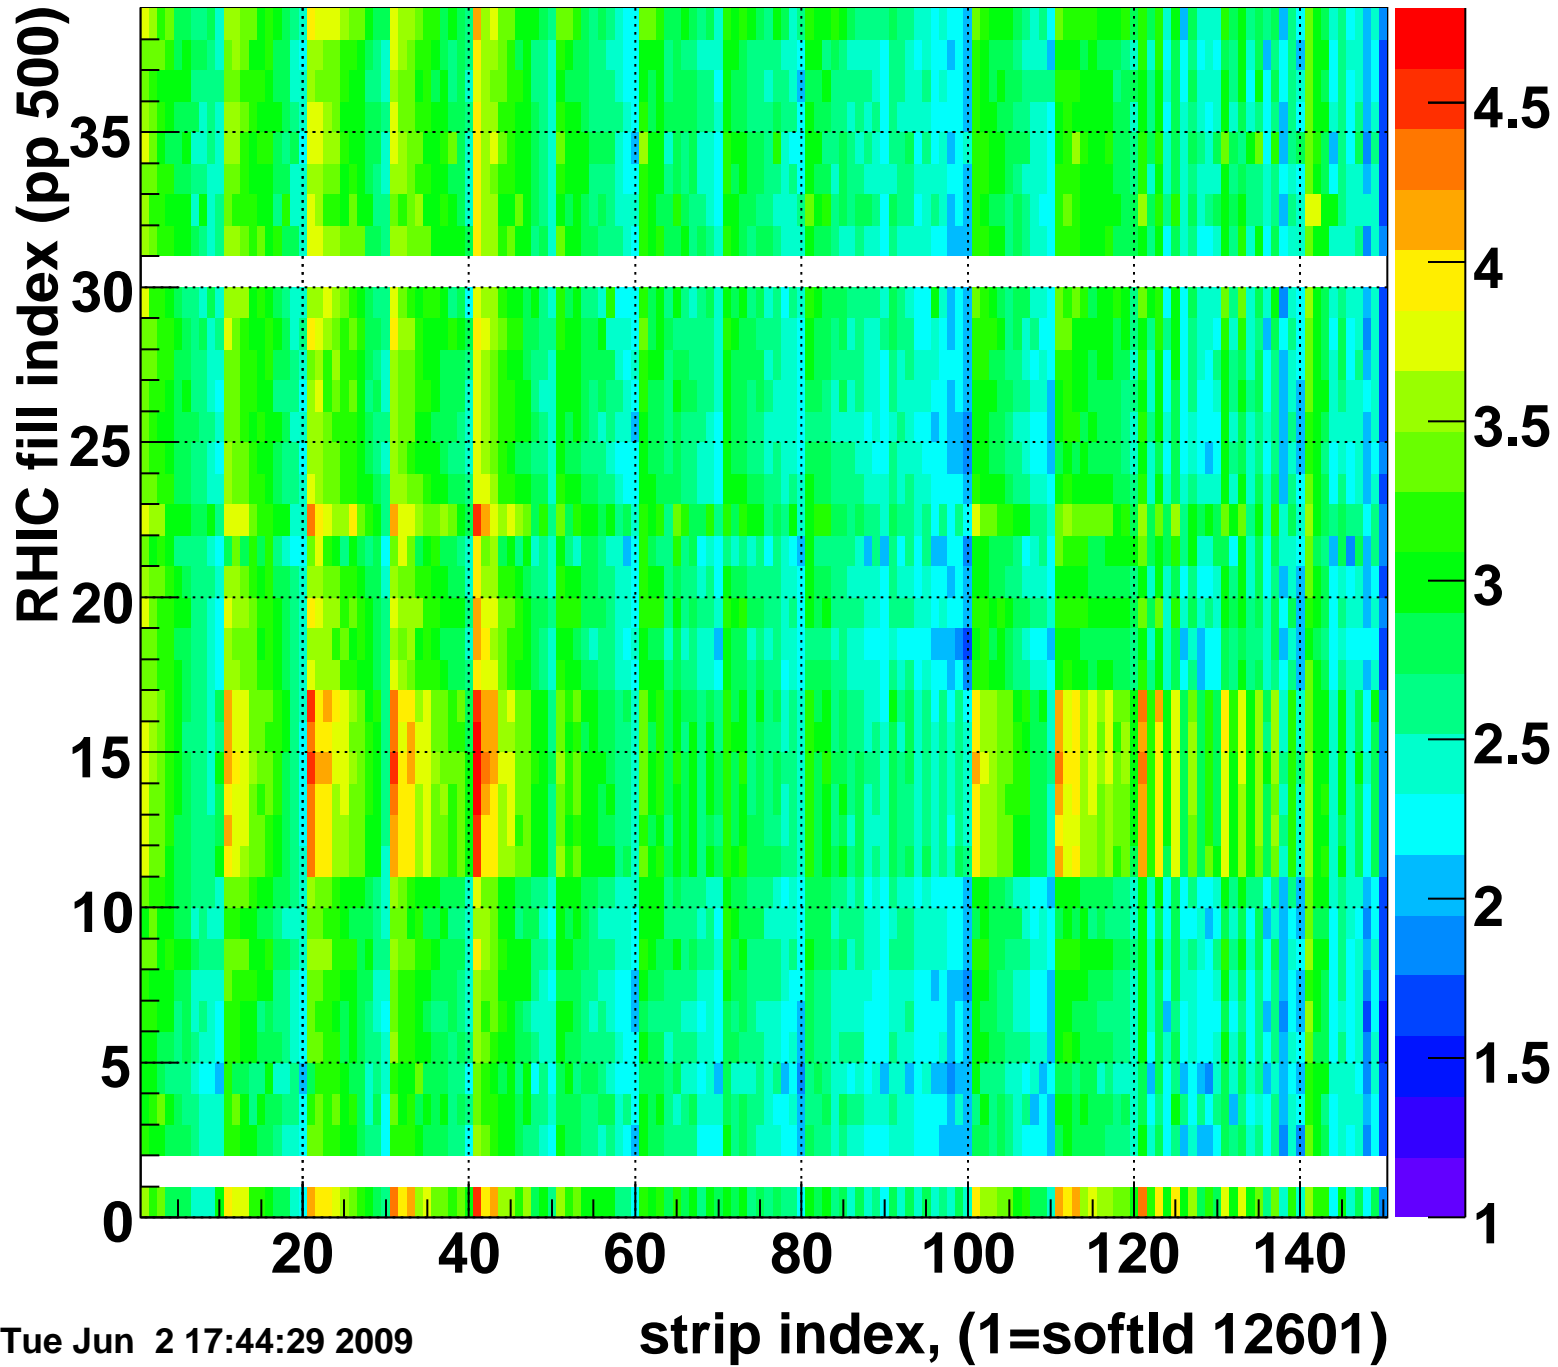

Rms of ped residuum (ADC), BSMDE mod=85, good strips

Entries 5549

Tue Jun 2 17:44:29 2009

Bad strips (color=error bits), BSMDE mod=85

Entries 301

Tue Jun 2 17:44:29 2009

Mpv of ped residuum (ADC), BSMDP mod=85, good strips

Entries 124

Tue Jun 2 17:44:29 2009

Rms of ped residuum (ADC), BSMDP mod=85, good strips

Entries 5550

Tue Jun 2 17:44:29 2009

Bad strips (color=error bits), BSMDE mod=85

Entries 300

Tue Jun 2 17:44:29 2009