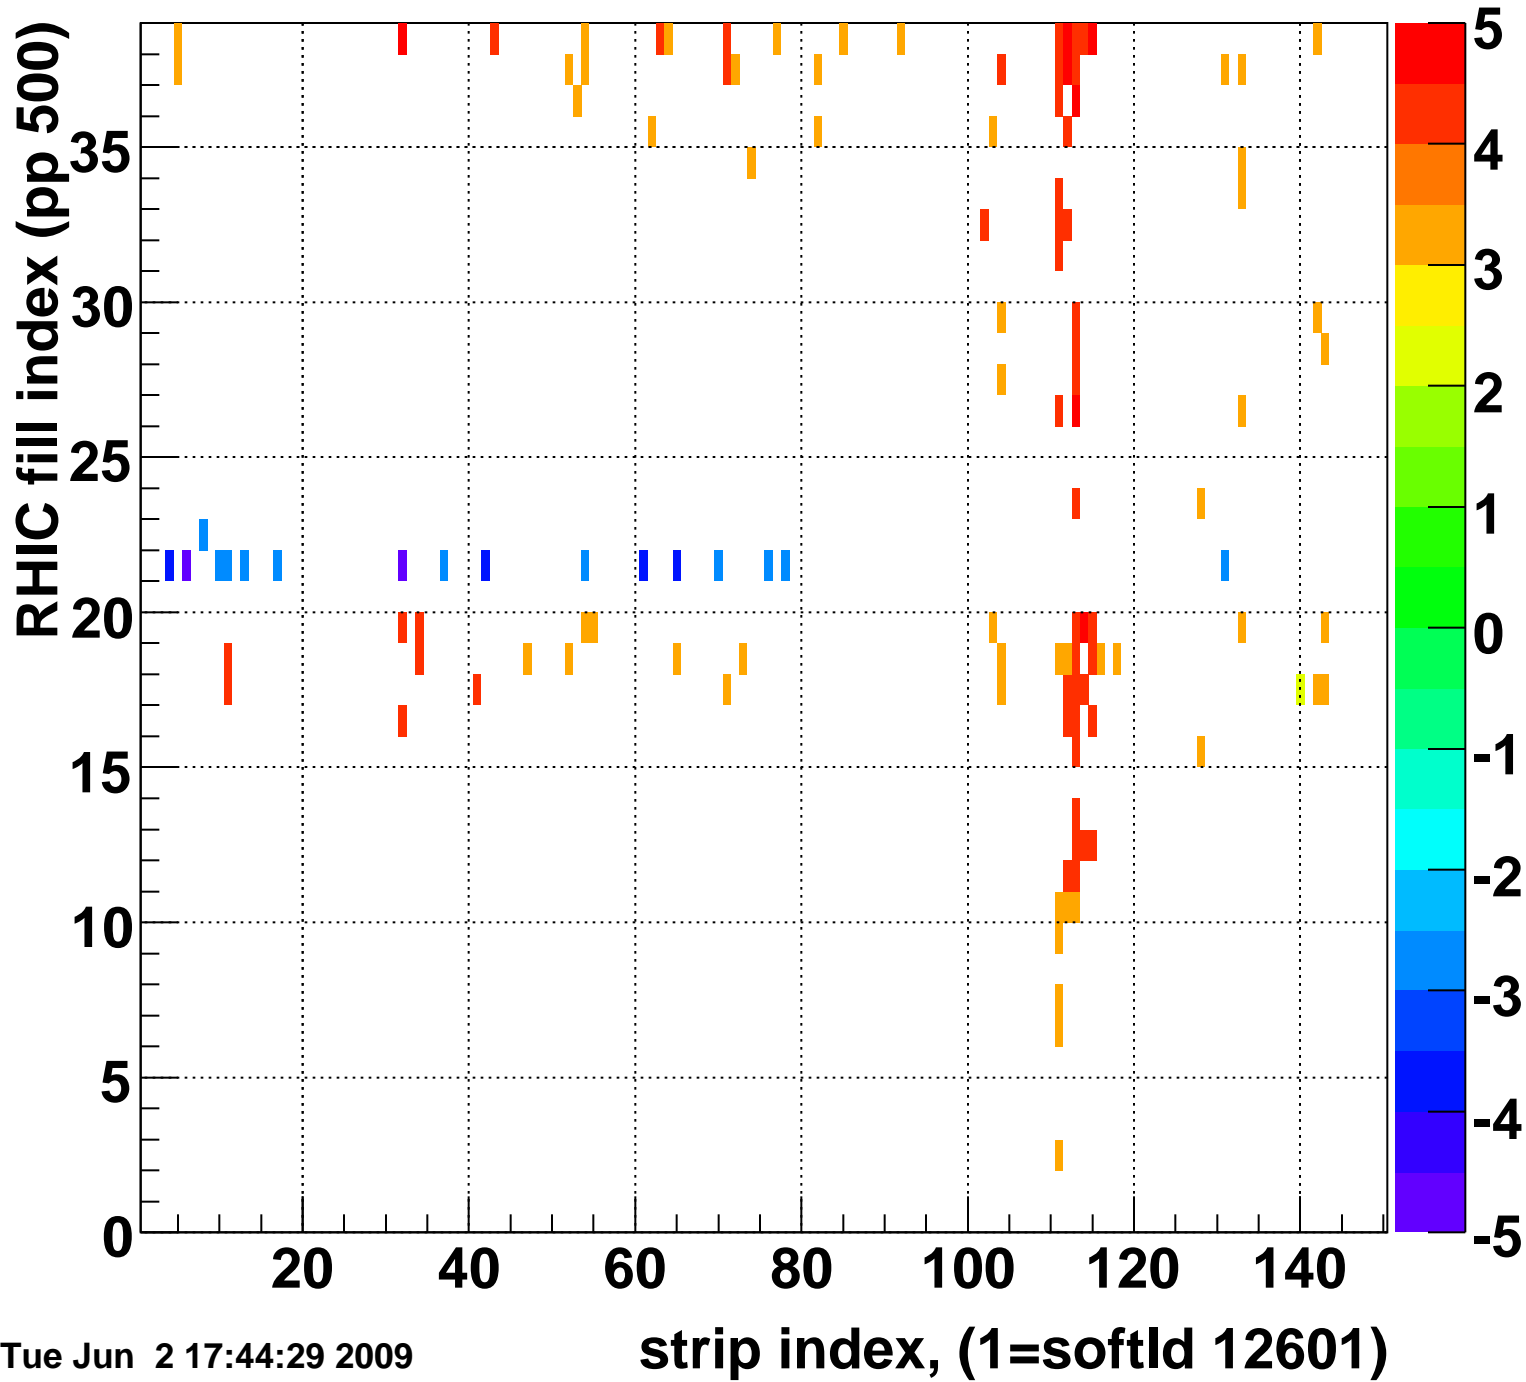

Rms of ped residuum (ADC), BSMDE mod=85, good strips

Entries 5549

Tue Jun 2 17:44:29 2009

Bad strips (color=error bits), BSMDE mod=85

Entries 301

Tue Jun 2 17:44:29 2009

Mpv of ped residuum (ADC), BSMDP mod=85, good strips

Entries 124

Tue Jun 2 17:44:29 2009

Rms of ped residuum (ADC), BSMDP mod=85, good strips

Entries 5550

Tue Jun 2 17:44:29 2009

Bad strips (color=error bits), BSMDE mod=85

Entries 300

Tue Jun 2 17:44:29 2009