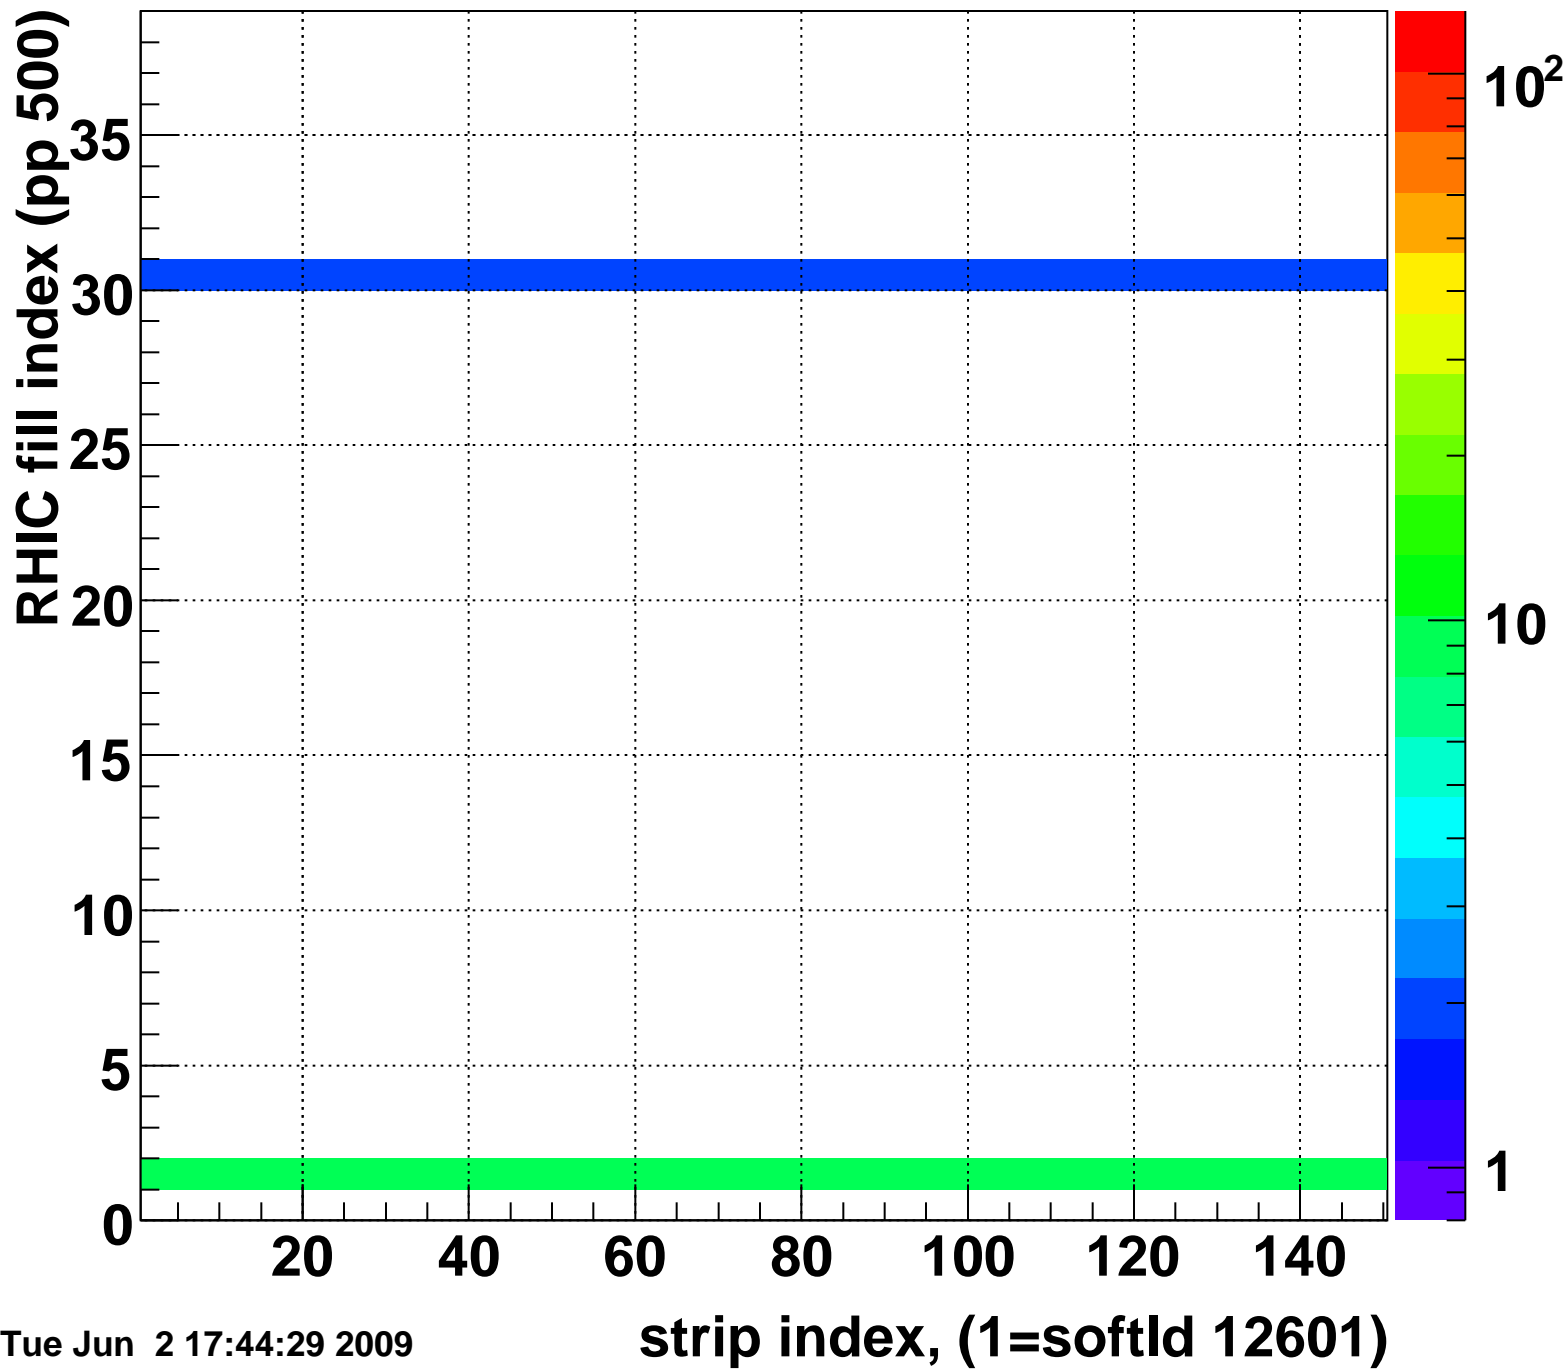

Rms of ped residuum (ADC), BSMDE mod=85, good strips

Entries 5549

Tue Jun 2 17:44:29 2009

Bad strips (color=error bits), BSMDE mod=85

Entries 301

Tue Jun 2 17:44:29 2009

Mpv of ped residuum (ADC), BSMDP mod=85, good strips

Entries 124

Tue Jun 2 17:44:29 2009

Rms of ped residuum (ADC), BSMDP mod=85, good strips

Entries 5550

Tue Jun 2 17:44:29 2009

Bad strips (color=error bits), BSMDE mod=85

Entries 300

Tue Jun 2 17:44:29 2009