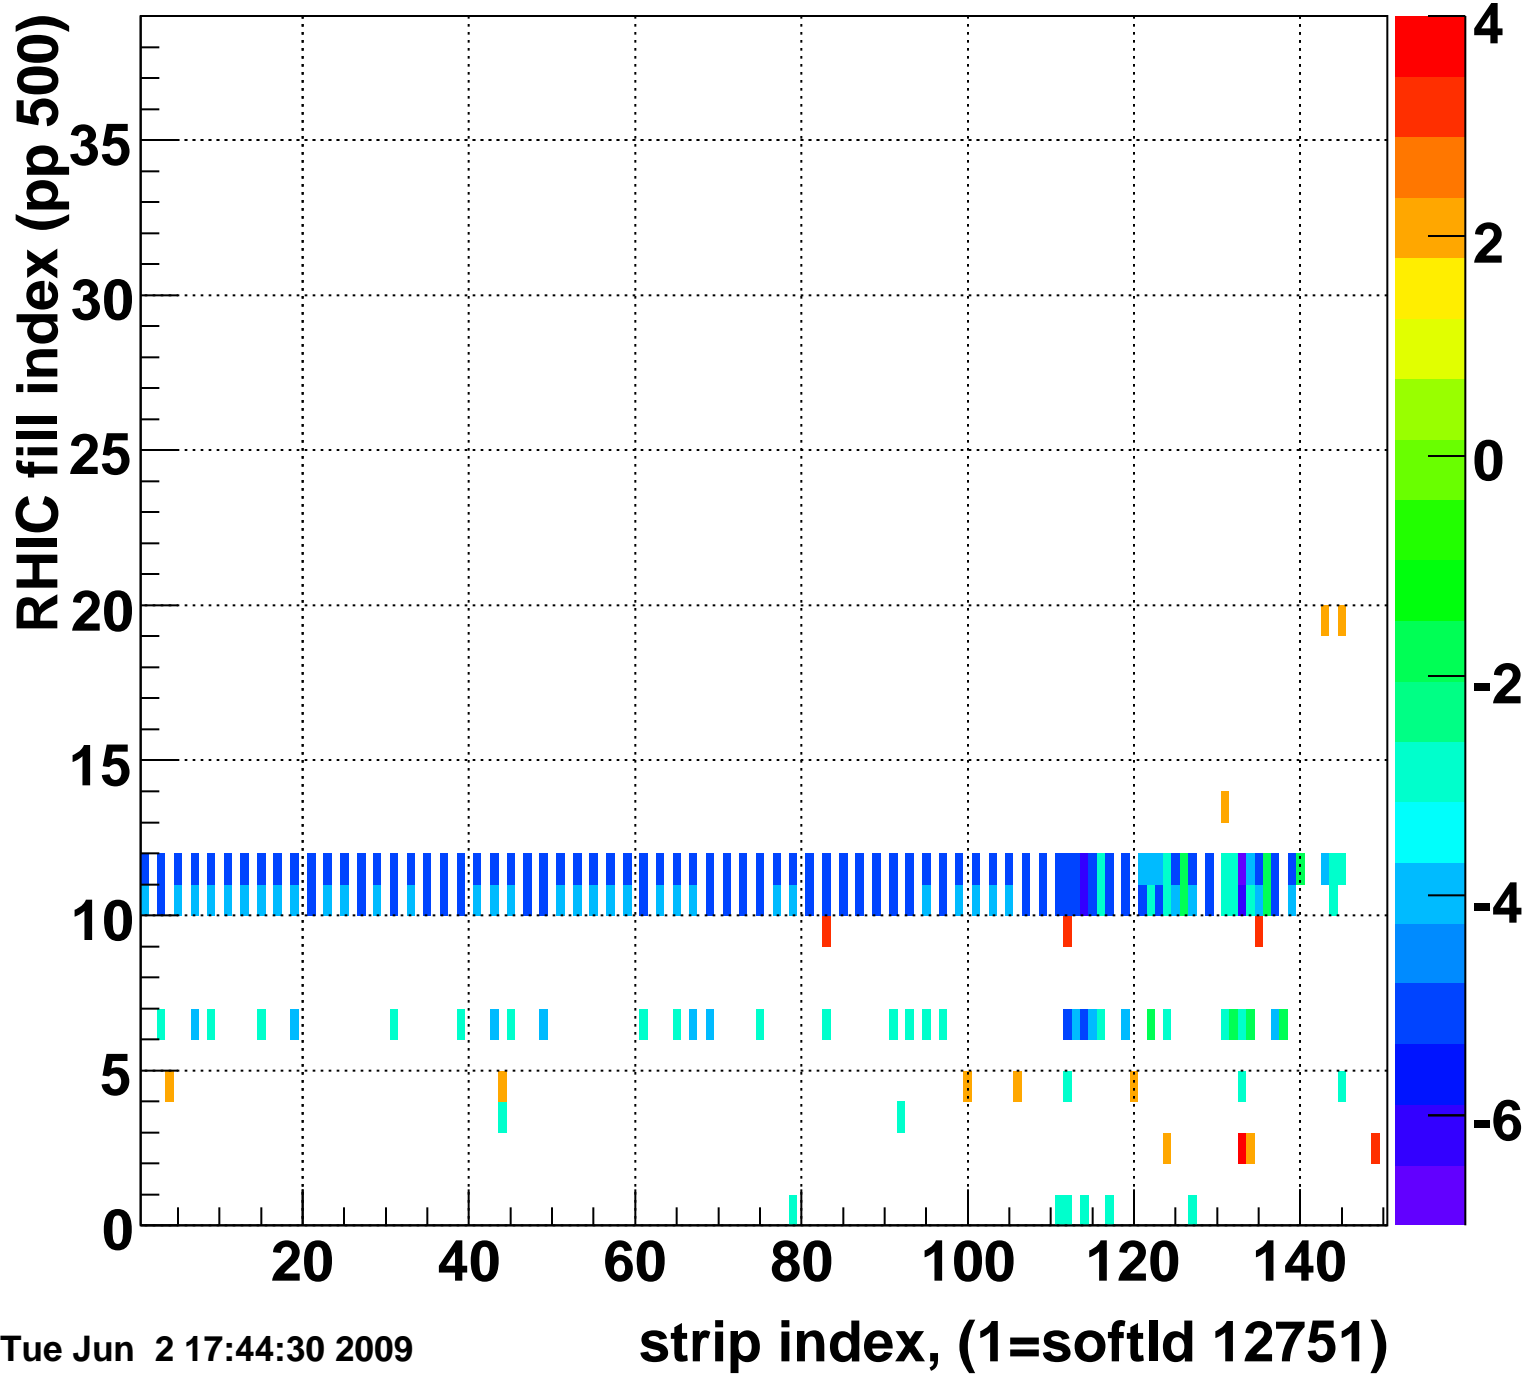

Mpv of ped residuum (ADC), BSMDE mod=86, good strips

Entries 427

Rms of ped residuum (ADC), BSMDE mod=86, good strips

Entries 5484

Tue Jun 2 17:44:30 2009

Bad strips (color=error bits), BSMDE mod=86

Entries 366

Tue Jun 2 17:44:30 2009

Rms of ped residuum (ADC), BSMDP mod=86, good strips

Entries 3890

Tue Jun 2 17:44:30 2009

Bad strips (color=error bits), BSMDE mod=86

Entries 1960

Tue Jun 2 17:44:30 2009