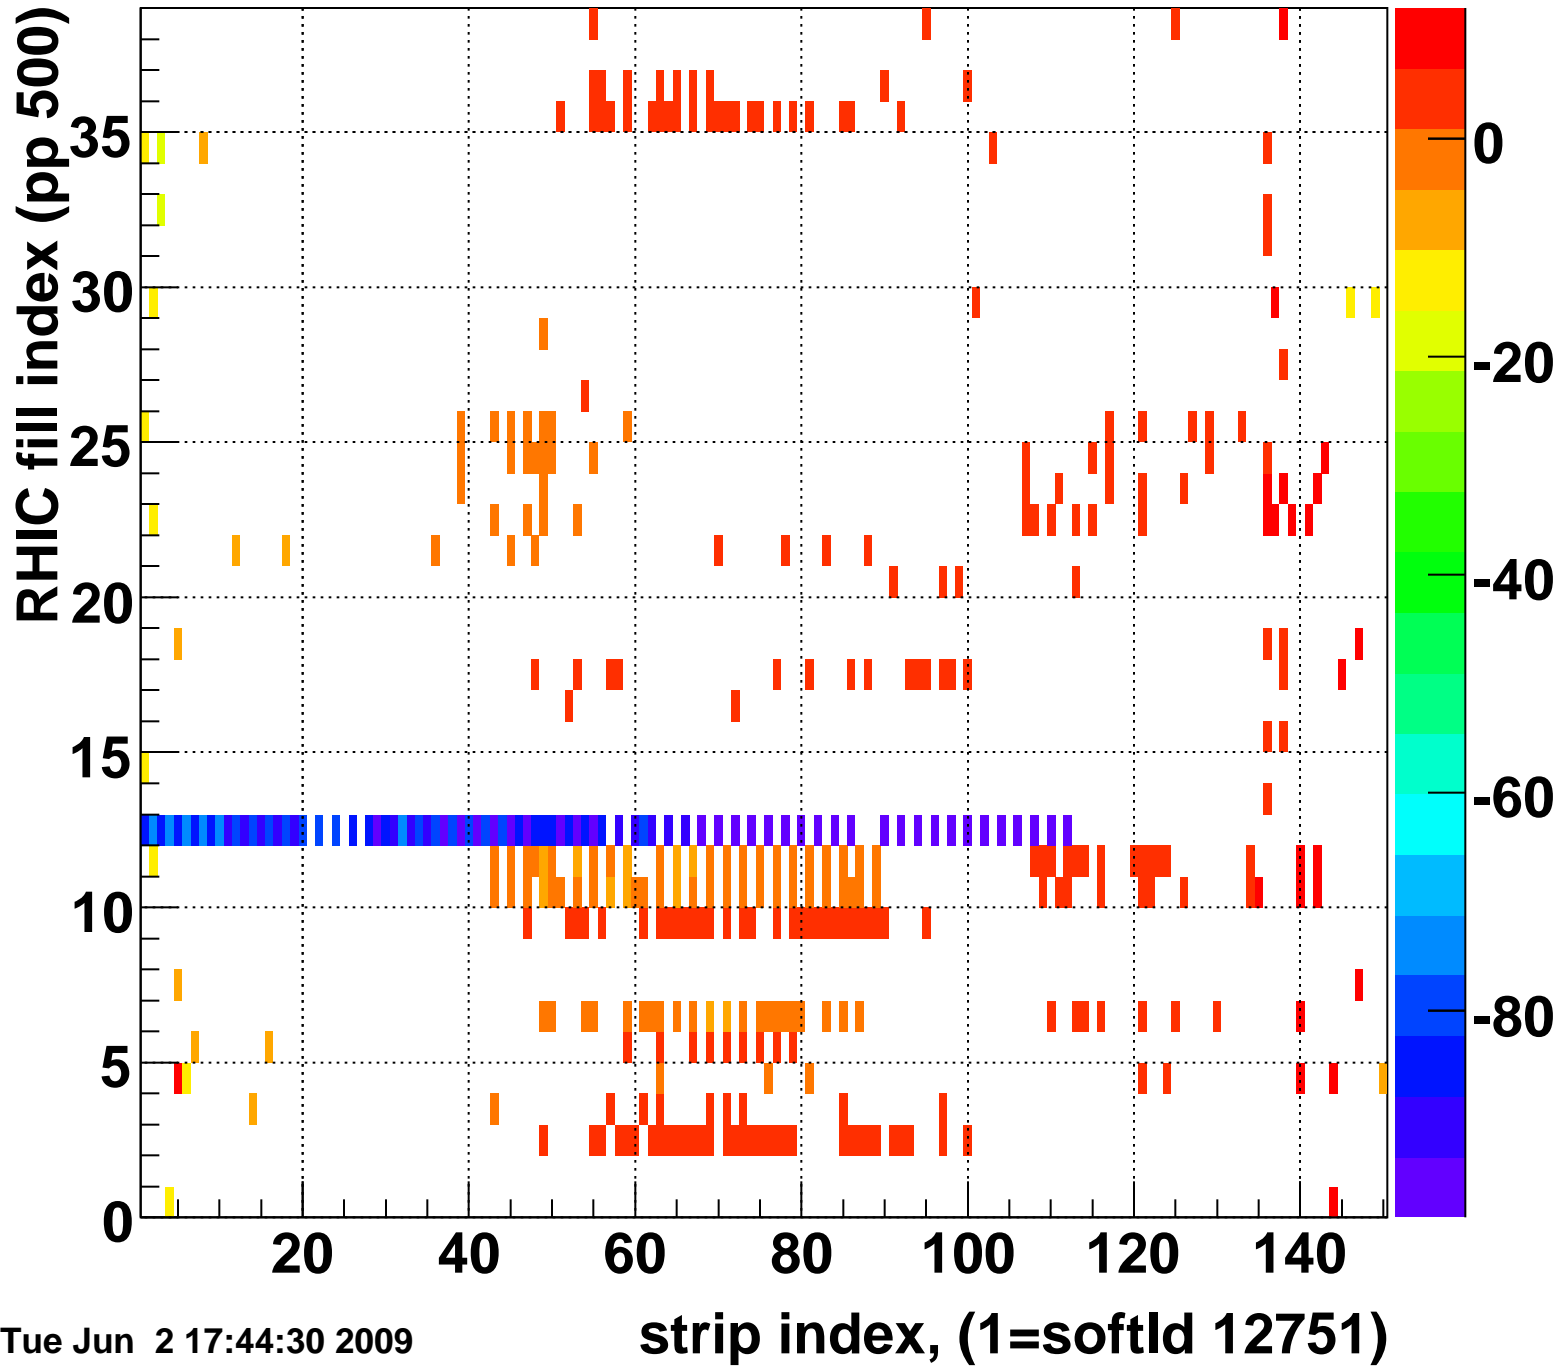

Mpv of ped residuum (ADC), BSMDE mod=86, good strips

Entries 427

Rms of ped residuum (ADC), BSMDE mod=86, good strips

Entries 5484

Tue Jun 2 17:44:30 2009

Bad strips (color=error bits), BSMDE mod=86

Entries 366

Tue Jun 2 17:44:30 2009

Rms of ped residuum (ADC), BSMDP mod=86, good strips

Entries 3890

Tue Jun 2 17:44:30 2009

Bad strips (color=error bits), BSMDE mod=86

Entries 1960

Tue Jun 2 17:44:30 2009