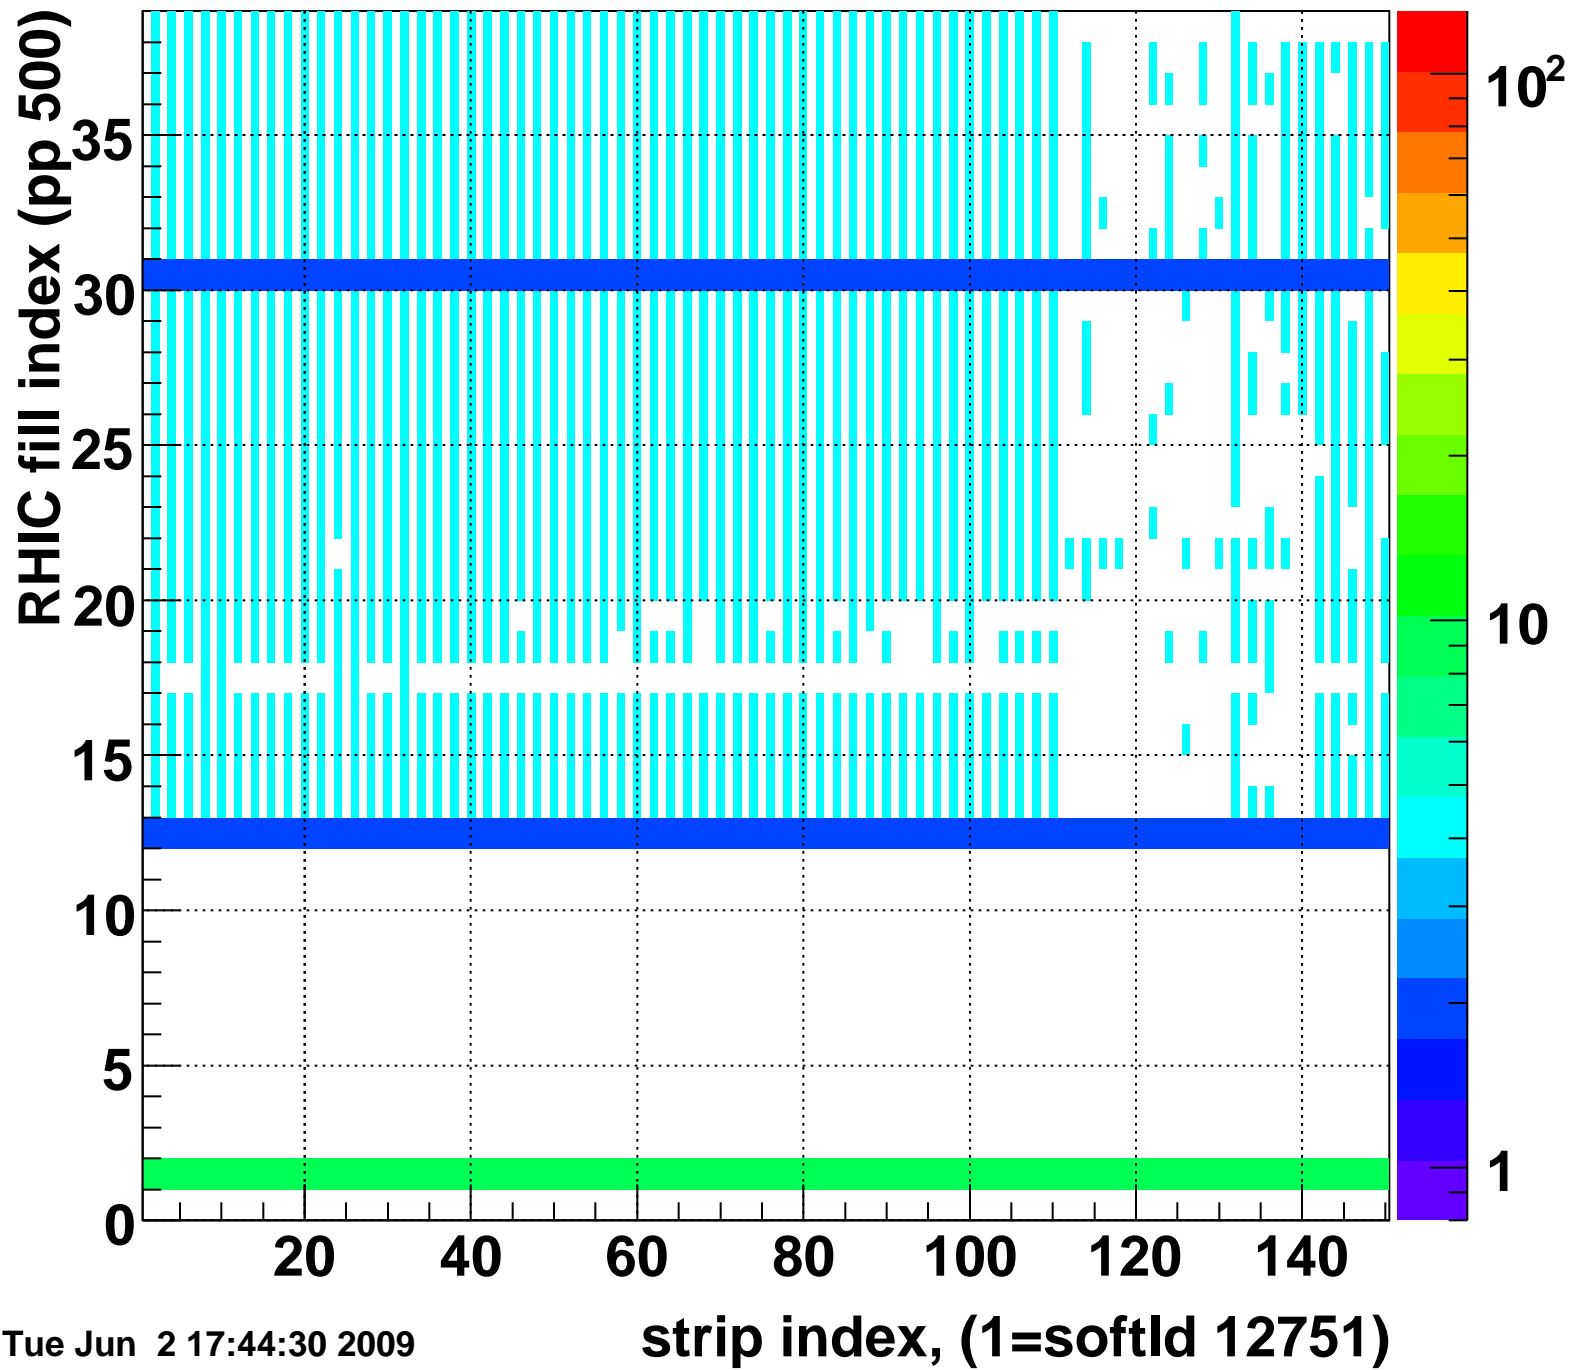

Mpv of ped residuum (ADC), BSMDE mod=86, good strips

Entries 427

Rms of ped residuum (ADC), BSMDE mod=86, good strips

Entries 5484

Tue Jun 2 17:44:30 2009

Bad strips (color=error bits), BSMDE mod=86

Entries 366

Tue Jun 2 17:44:30 2009

Rms of ped residuum (ADC), BSMDP mod=86, good strips

Entries 3890

Tue Jun 2 17:44:30 2009

Bad strips (color=error bits), BSMDE mod=86

Entries 1960

Tue Jun 2 17:44:30 2009