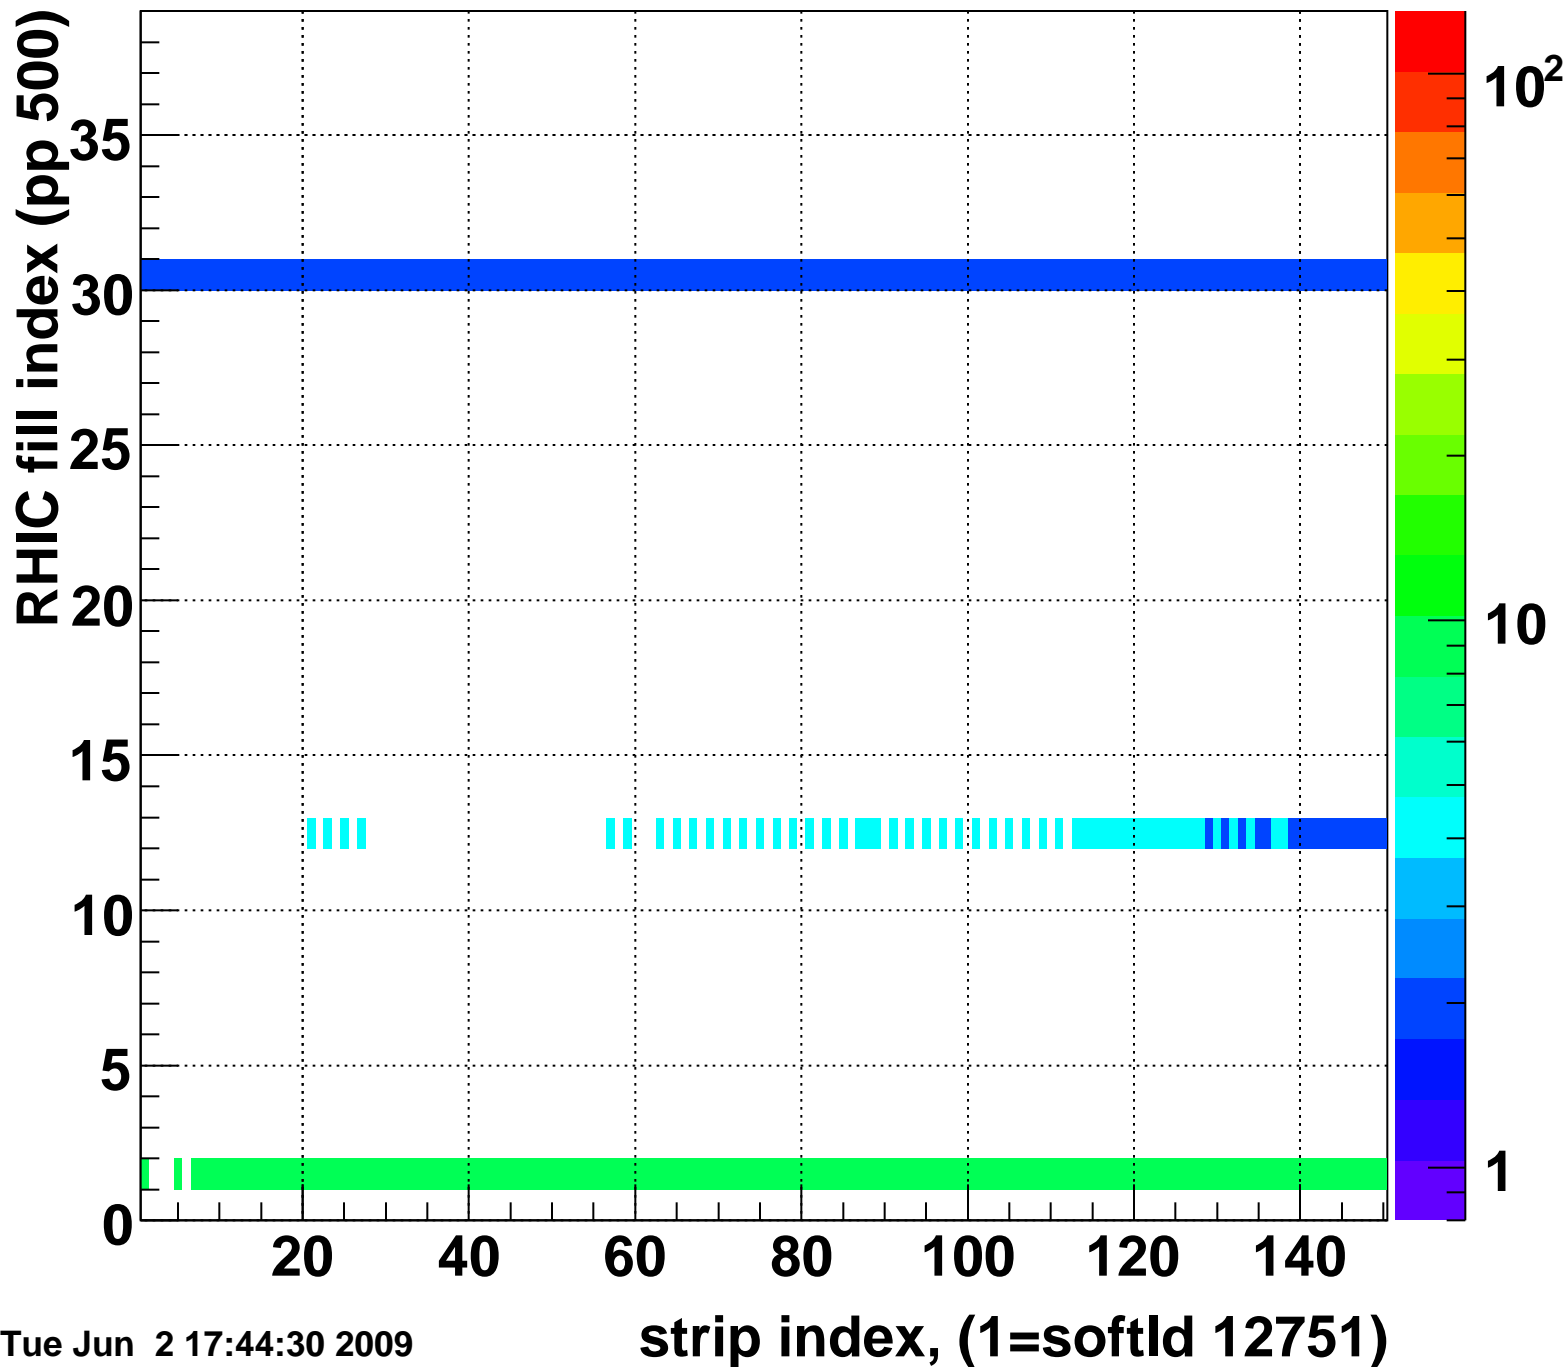

Mpv of ped residuum (ADC), BSMDE mod=86, good strips

Entries 427

Rms of ped residuum (ADC), BSMDE mod=86, good strips

Entries 5484

Tue Jun 2 17:44:30 2009

Bad strips (color=error bits), BSMDE mod=86

Entries 366

Tue Jun 2 17:44:30 2009

Rms of ped residuum (ADC), BSMDP mod=86, good strips

Entries 3890

Tue Jun 2 17:44:30 2009

Bad strips (color=error bits), BSMDE mod=86

Entries 1960

Tue Jun 2 17:44:30 2009