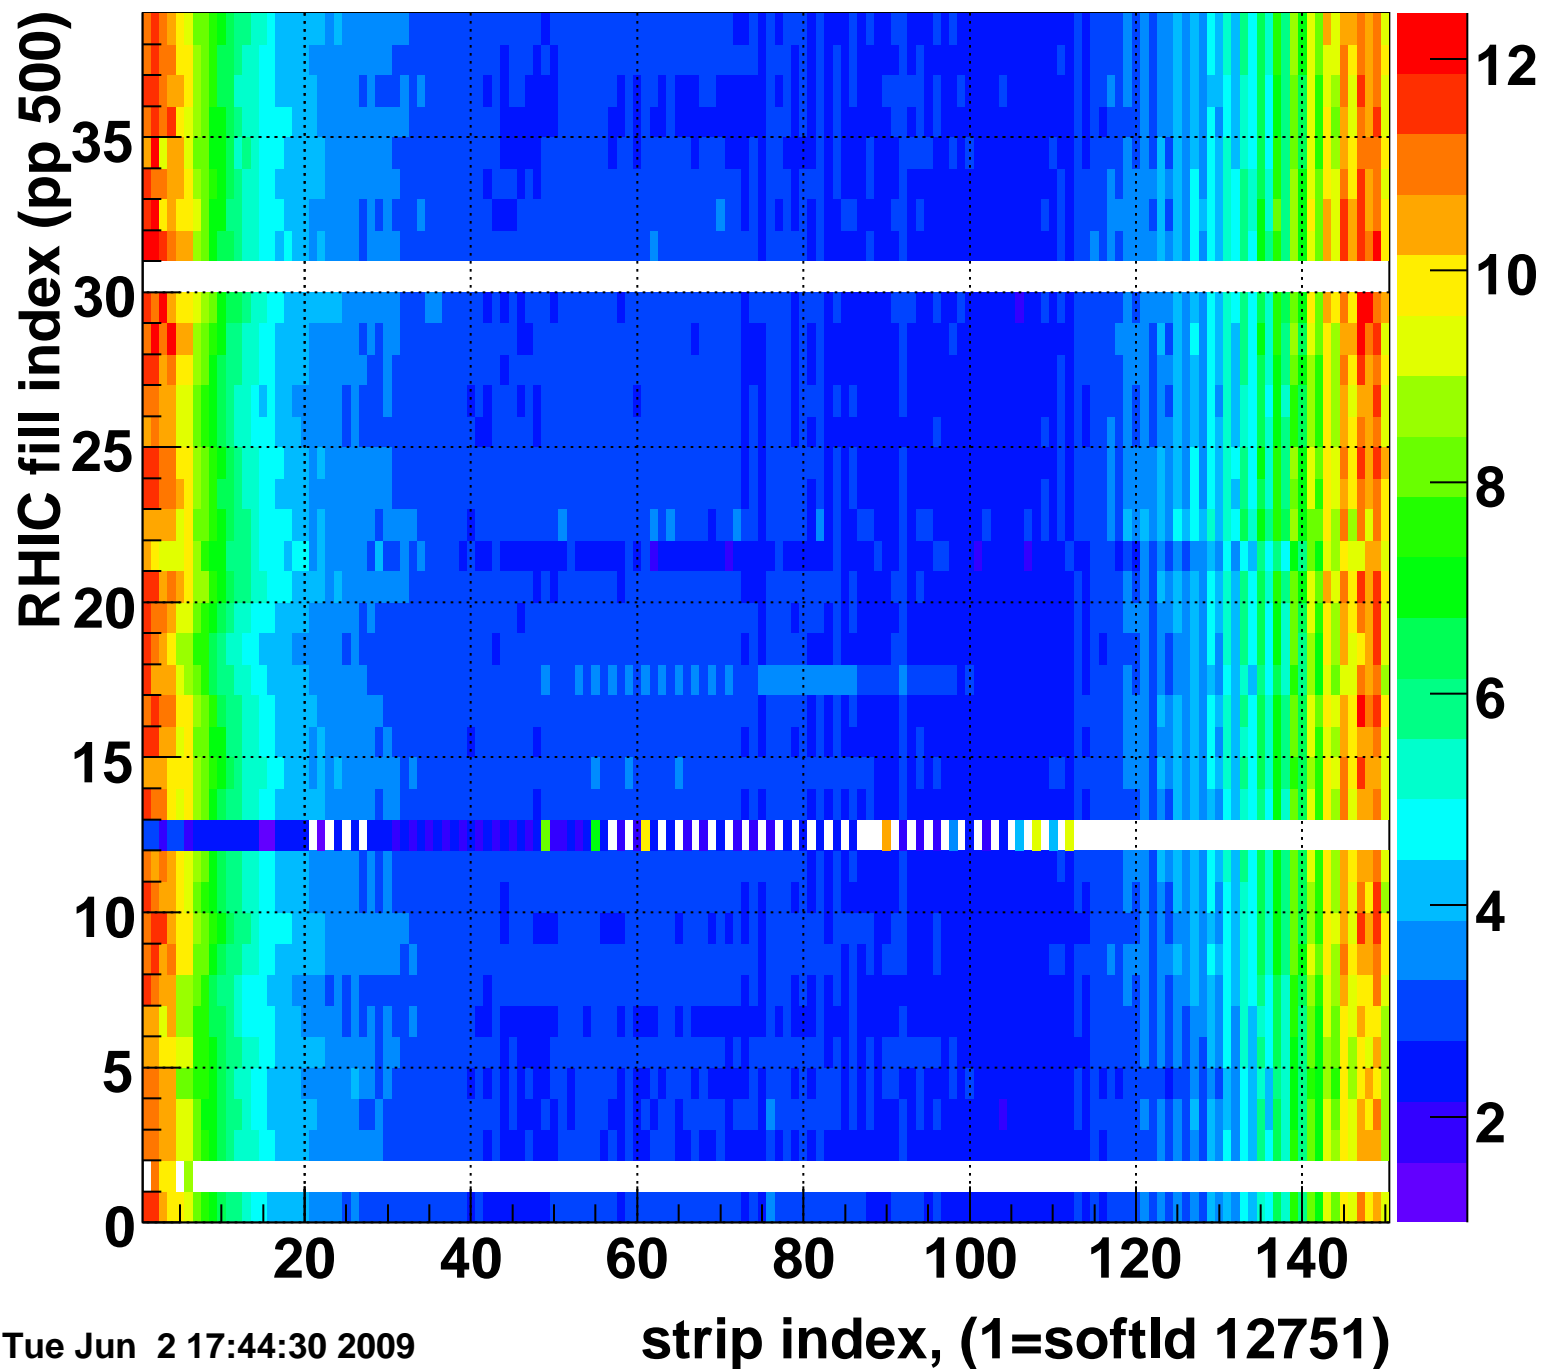

Mpv of ped residuum (ADC), BSMDE mod=86, good strips

Entries 427

Rms of ped residuum (ADC), BSMDE mod=86, good strips

Entries 5484

Tue Jun 2 17:44:30 2009

Bad strips (color=error bits), BSMDE mod=86

Entries 366

Tue Jun 2 17:44:30 2009

Rms of ped residuum (ADC), BSMDP mod=86, good strips

Entries 3890

Tue Jun 2 17:44:30 2009

Bad strips (color=error bits), BSMDE mod=86

Entries 1960

Tue Jun 2 17:44:30 2009