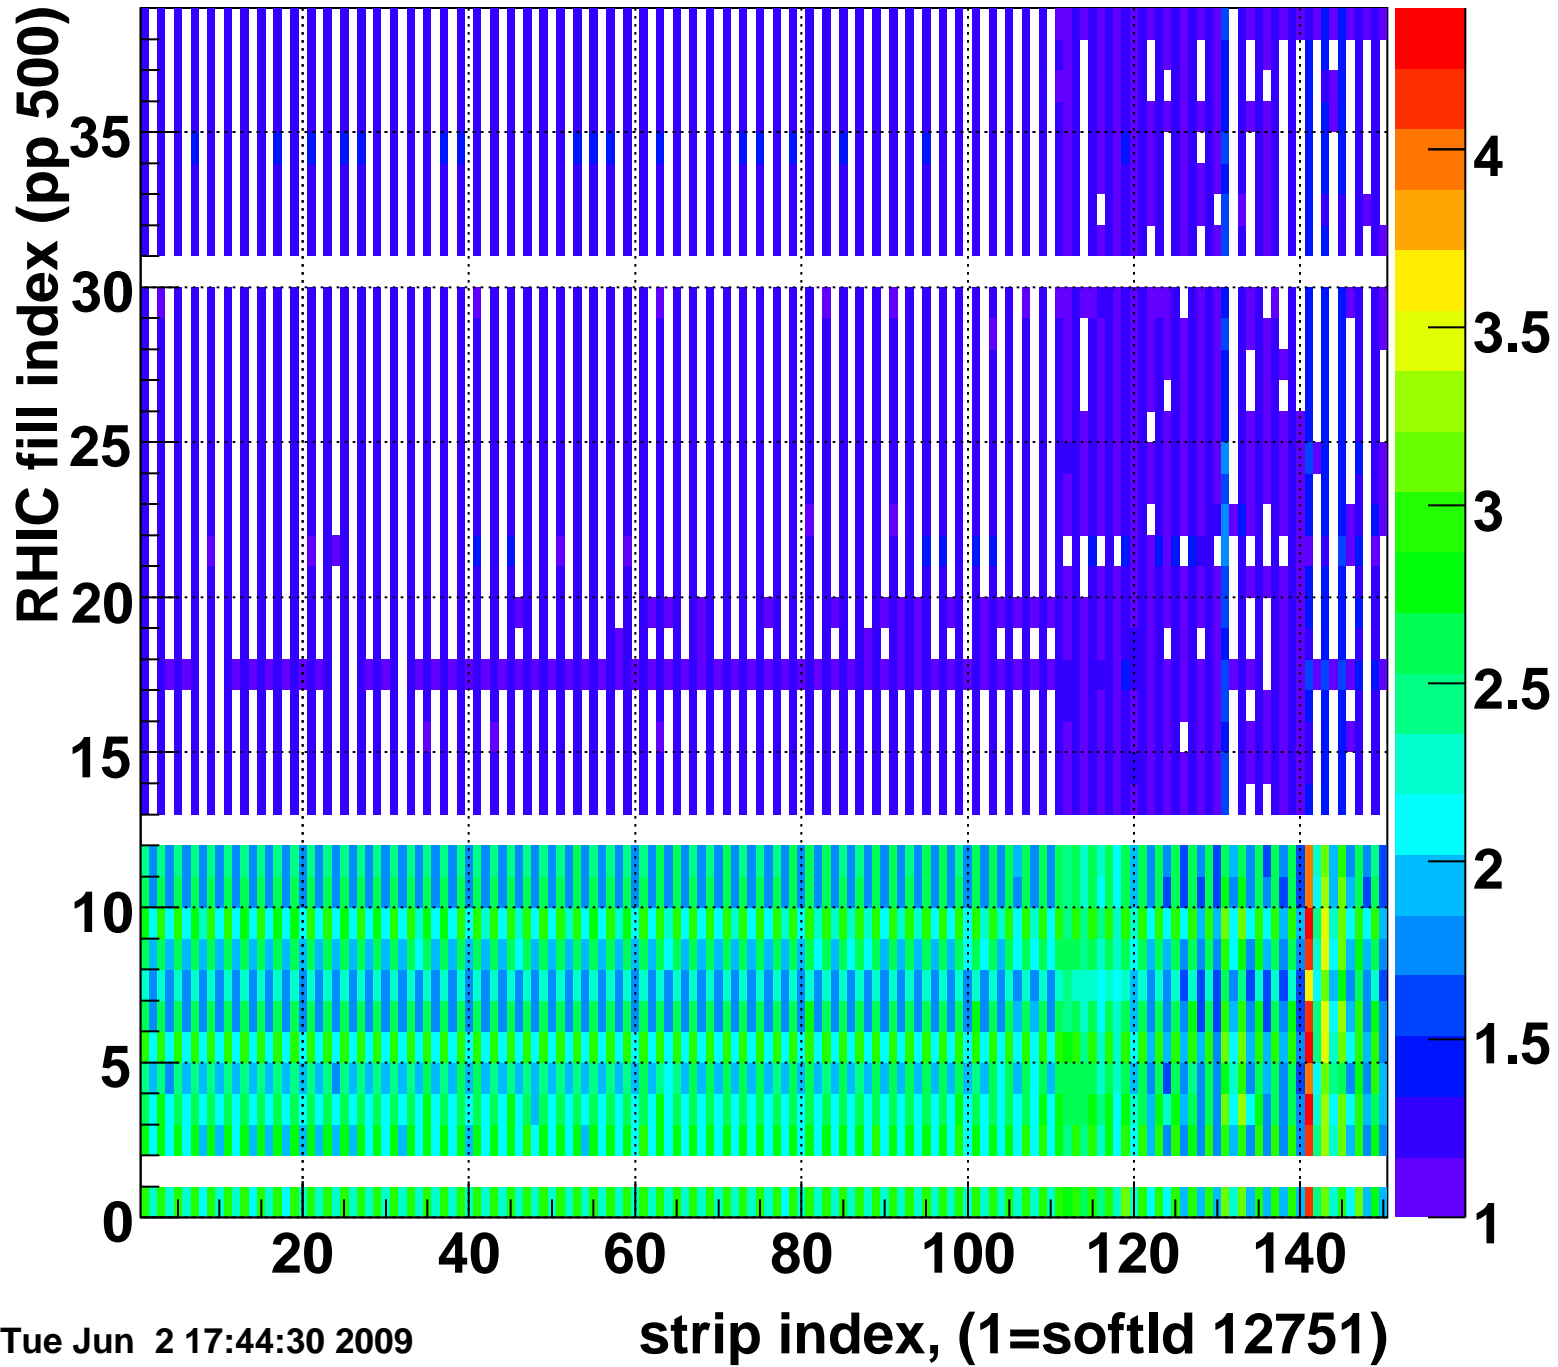

Mpv of ped residuum (ADC), BSMDE mod=86, good strips

Entries 427

Rms of ped residuum (ADC), BSMDE mod=86, good strips

Entries 5484

Tue Jun 2 17:44:30 2009

Bad strips (color=error bits), BSMDE mod=86

Entries 366

Tue Jun 2 17:44:30 2009

Rms of ped residuum (ADC), BSMDP mod=86, good strips

Entries 3890

Tue Jun 2 17:44:30 2009

Bad strips (color=error bits), BSMDE mod=86

Entries 1960

Tue Jun 2 17:44:30 2009