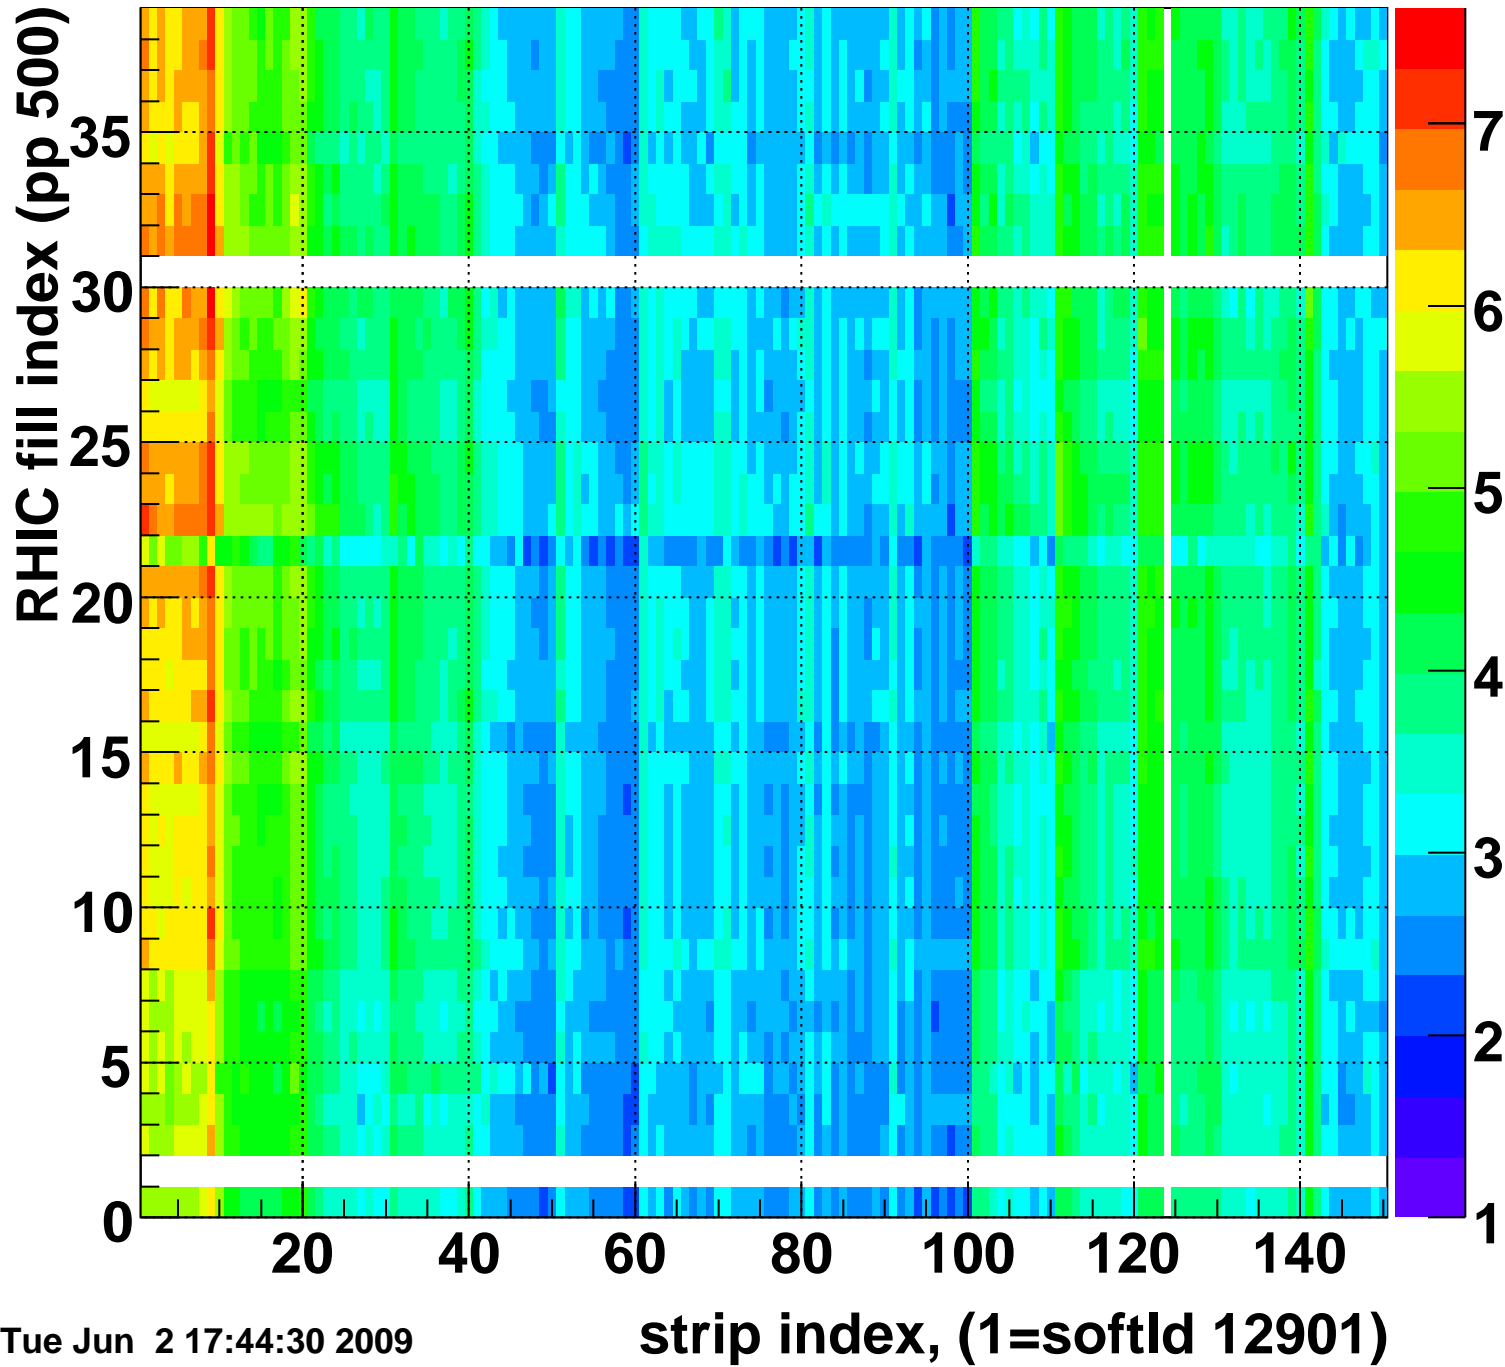

Rms of ped residuum (ADC), BSMDE mod=87, good strips

Entries 5550

Tue Jun 2 17:44:30 2009

Bad strips (color=error bits), BSMDE mod=87

Entries 300

Tue Jun 2 17:44:30 2009

Mpv of ped residuum (ADC), BSMDP mod=87, good strips

Entries 202

Tue Jun 2 17:44:30 2009

Rms of ped residuum (ADC), BSMDP mod=87, good strips

Entries 5513

Tue Jun 2 17:44:30 2009

Bad strips (color=error bits), BSMDE mod=87

Entries 337

Tue Jun 2 17:44:30 2009