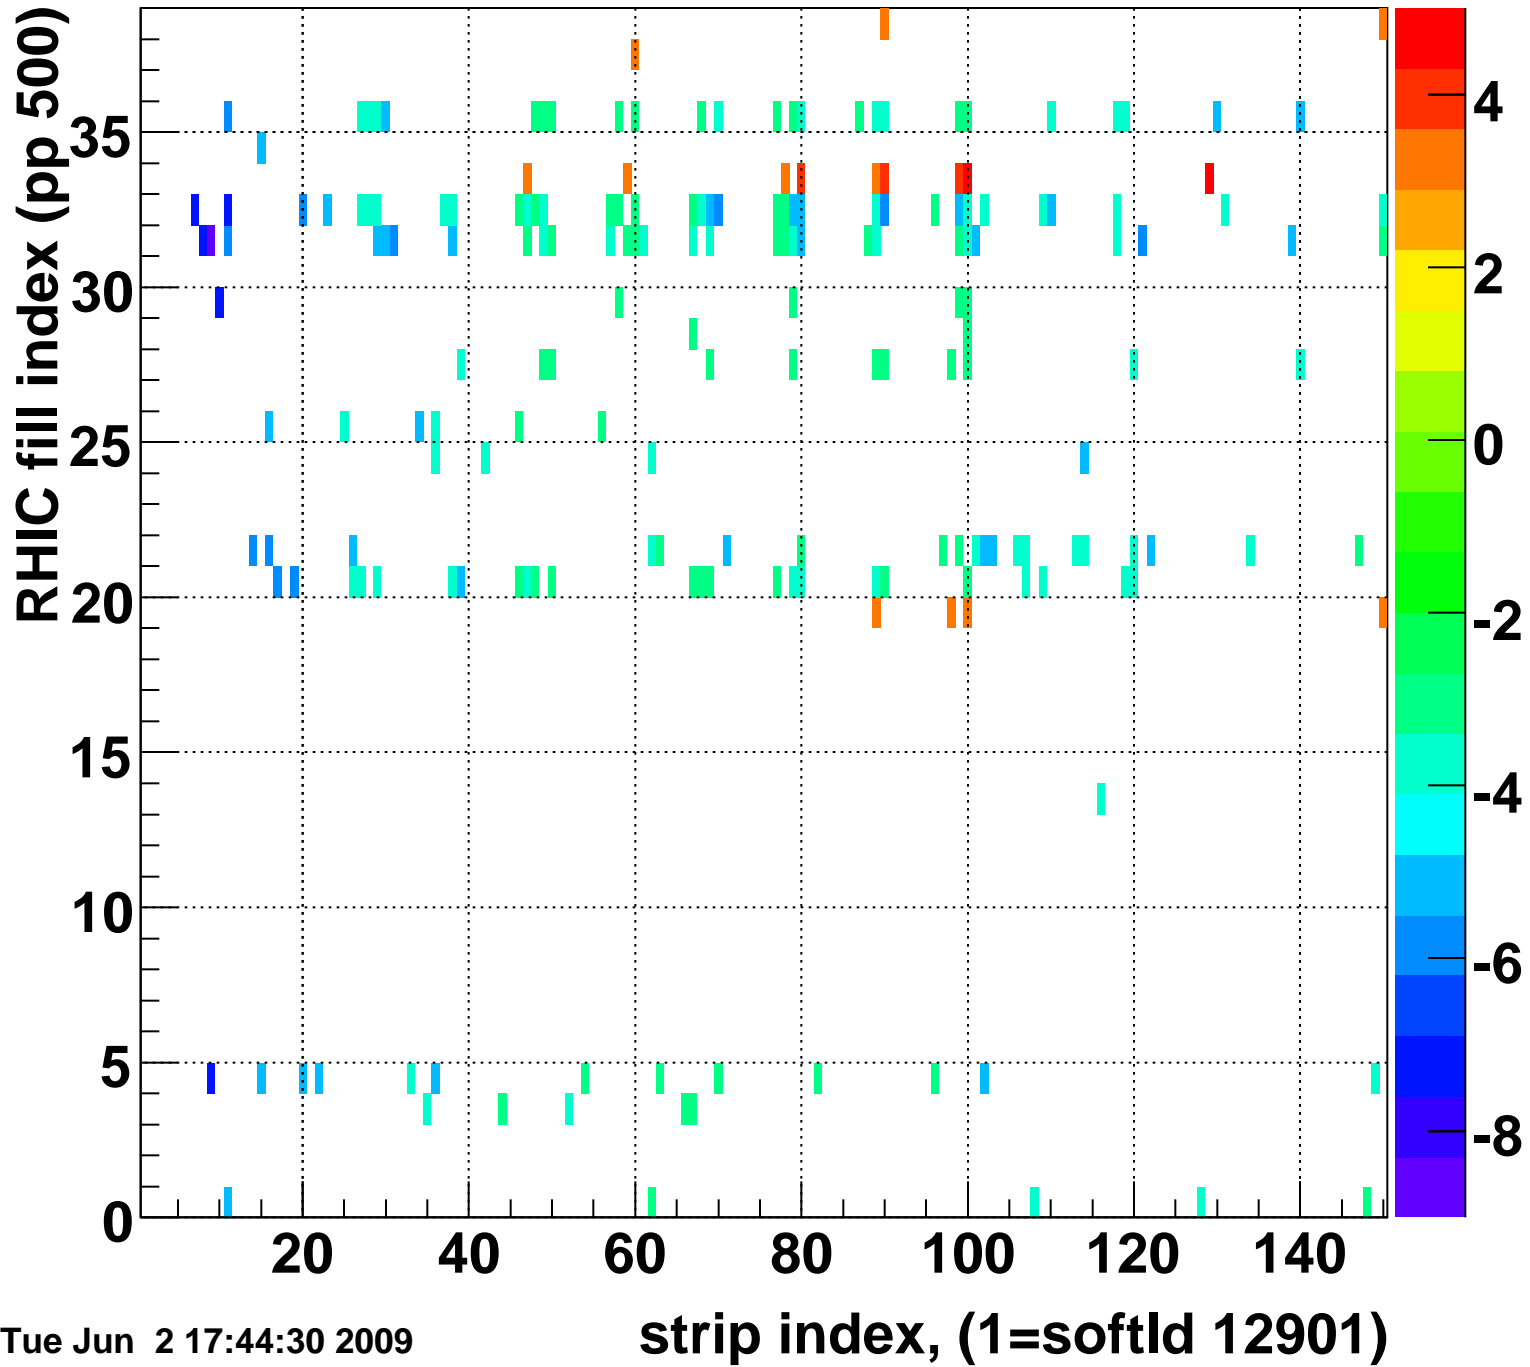

Rms of ped residuum (ADC), BSMDE mod=87, good strips

Entries 5550

Tue Jun 2 17:44:30 2009

Bad strips (color=error bits), BSMDE mod=87

Entries 300

Tue Jun 2 17:44:30 2009

Mpv of ped residuum (ADC), BSMDP mod=87, good strips

Entries 202

Tue Jun 2 17:44:30 2009

Rms of ped residuum (ADC), BSMDP mod=87, good strips

Entries 5513

Tue Jun 2 17:44:30 2009

Bad strips (color=error bits), BSMDE mod=87

Entries 337

Tue Jun 2 17:44:30 2009