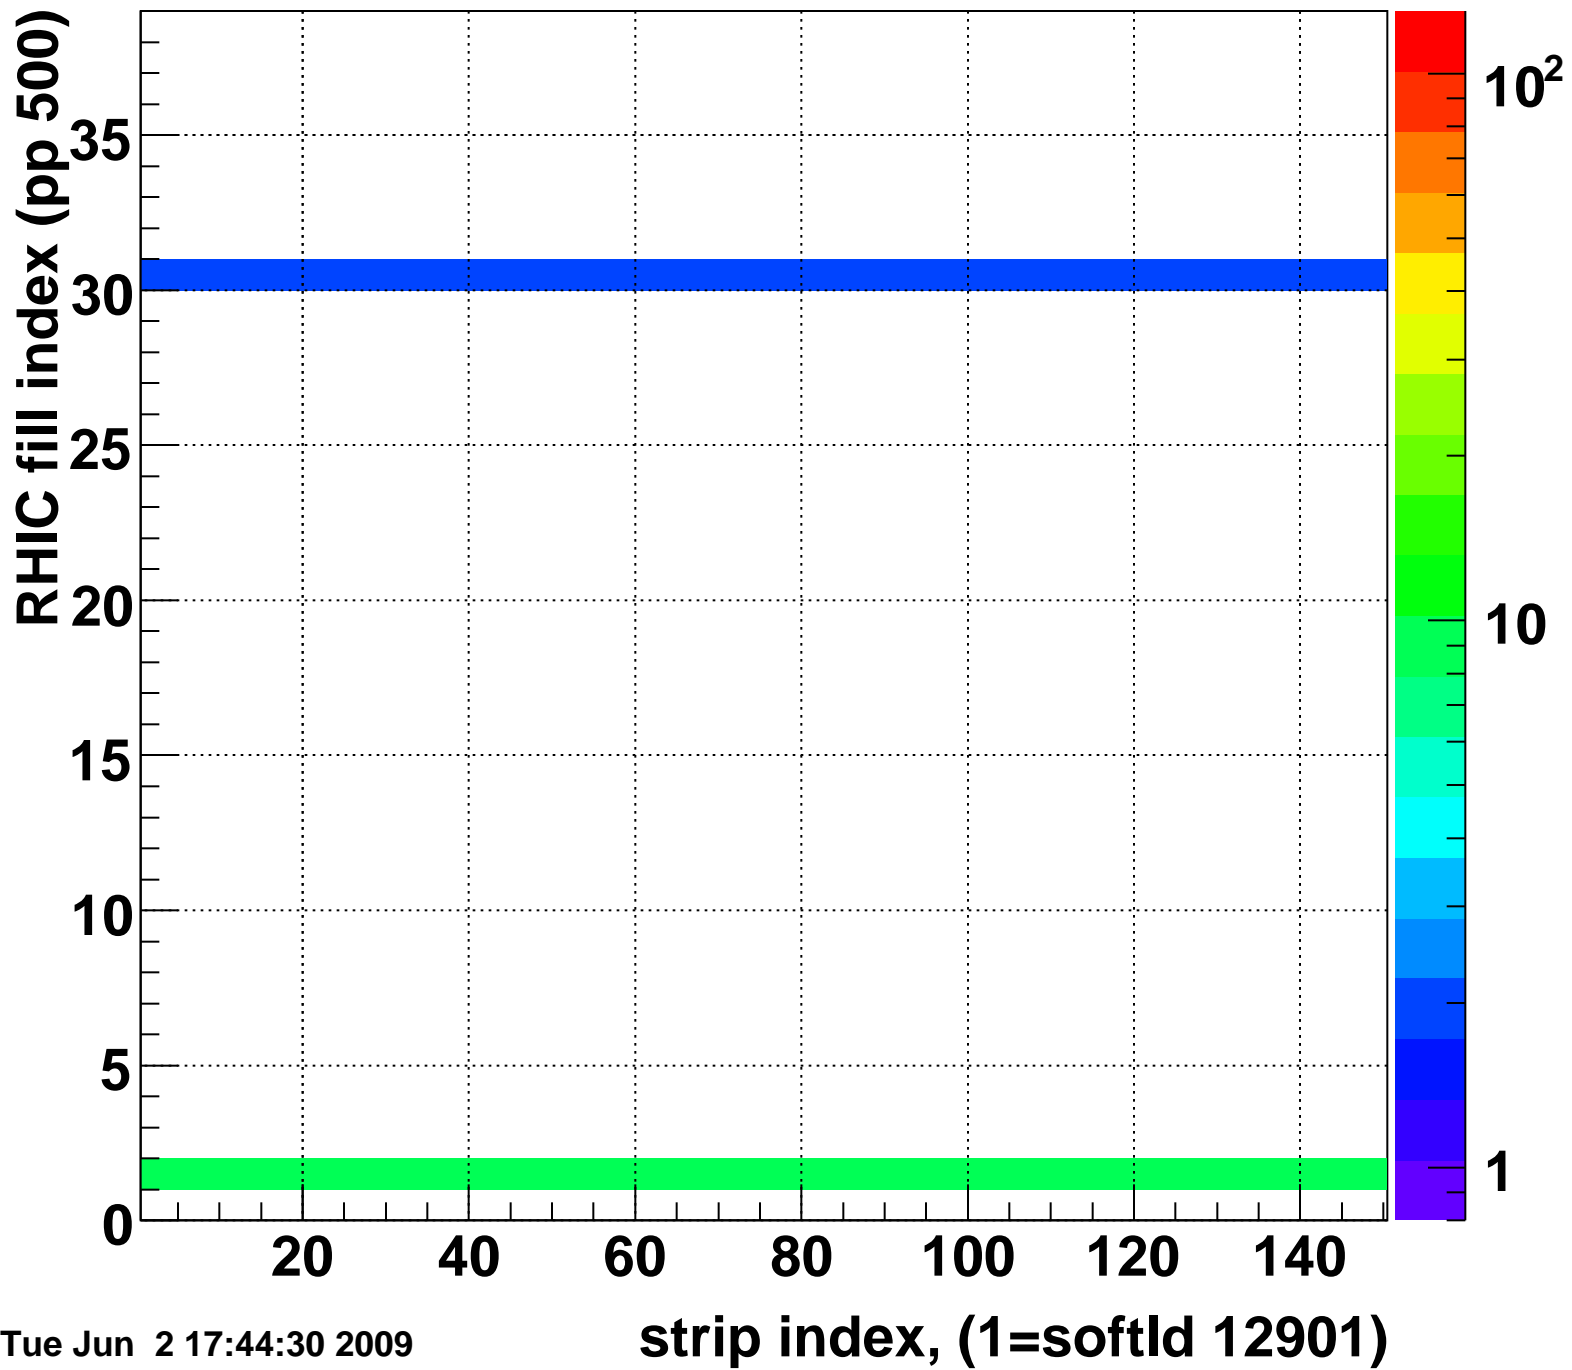

Rms of ped residuum (ADC), BSMDE mod=87, good strips

Entries 5550

Tue Jun 2 17:44:30 2009

Bad strips (color=error bits), BSMDE mod=87

Entries 300

Tue Jun 2 17:44:30 2009

Mpv of ped residuum (ADC), BSMDP mod=87, good strips

Entries 202

Tue Jun 2 17:44:30 2009

Rms of ped residuum (ADC), BSMDP mod=87, good strips

Entries 5513

Tue Jun 2 17:44:30 2009

Bad strips (color=error bits), BSMDE mod=87

Entries 337

Tue Jun 2 17:44:30 2009