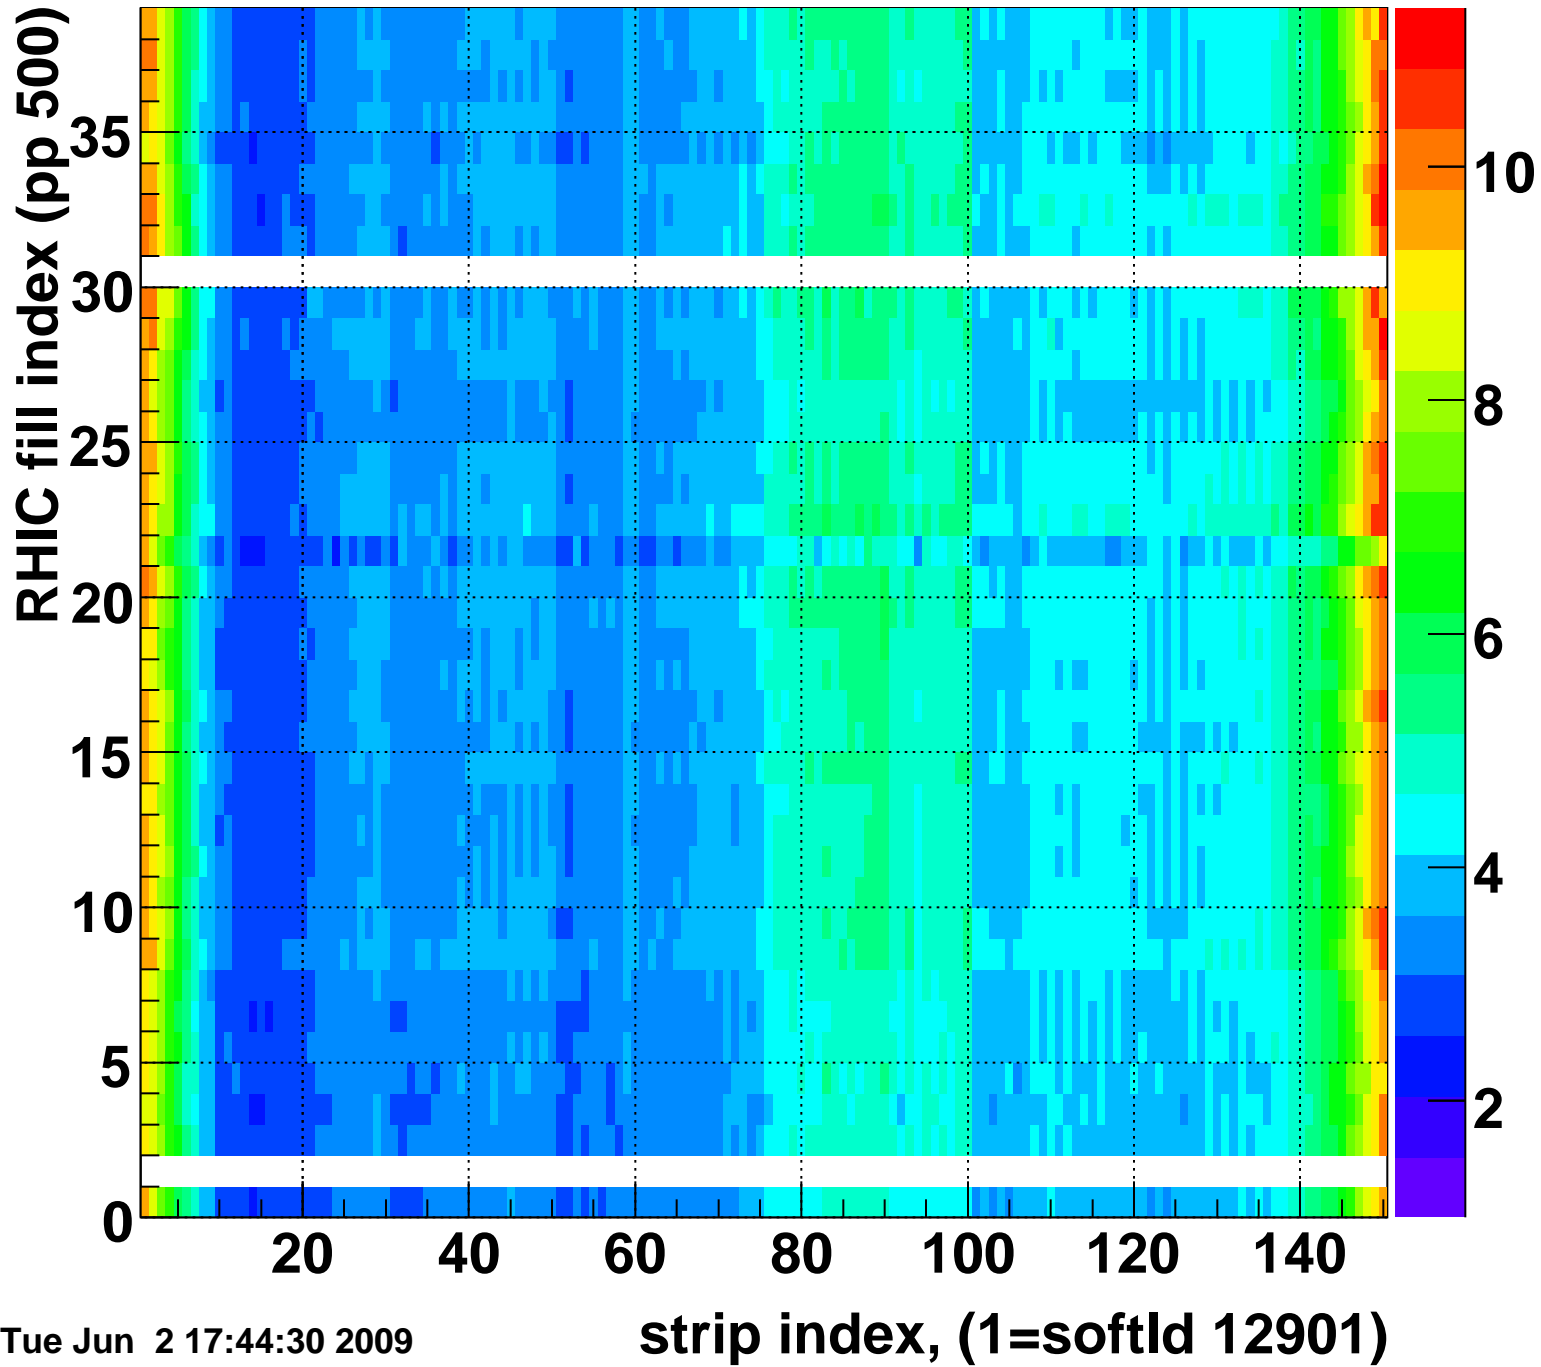

Rms of ped residuum (ADC), BSMDE mod=87, good strips

Entries 5550

Tue Jun 2 17:44:30 2009

Bad strips (color=error bits), BSMDE mod=87

Entries 300

Tue Jun 2 17:44:30 2009

Mpv of ped residuum (ADC), BSMDP mod=87, good strips

Entries 202

Tue Jun 2 17:44:30 2009

Rms of ped residuum (ADC), BSMDP mod=87, good strips

Entries 5513

Tue Jun 2 17:44:30 2009

Bad strips (color=error bits), BSMDE mod=87

Entries 337

Tue Jun 2 17:44:30 2009