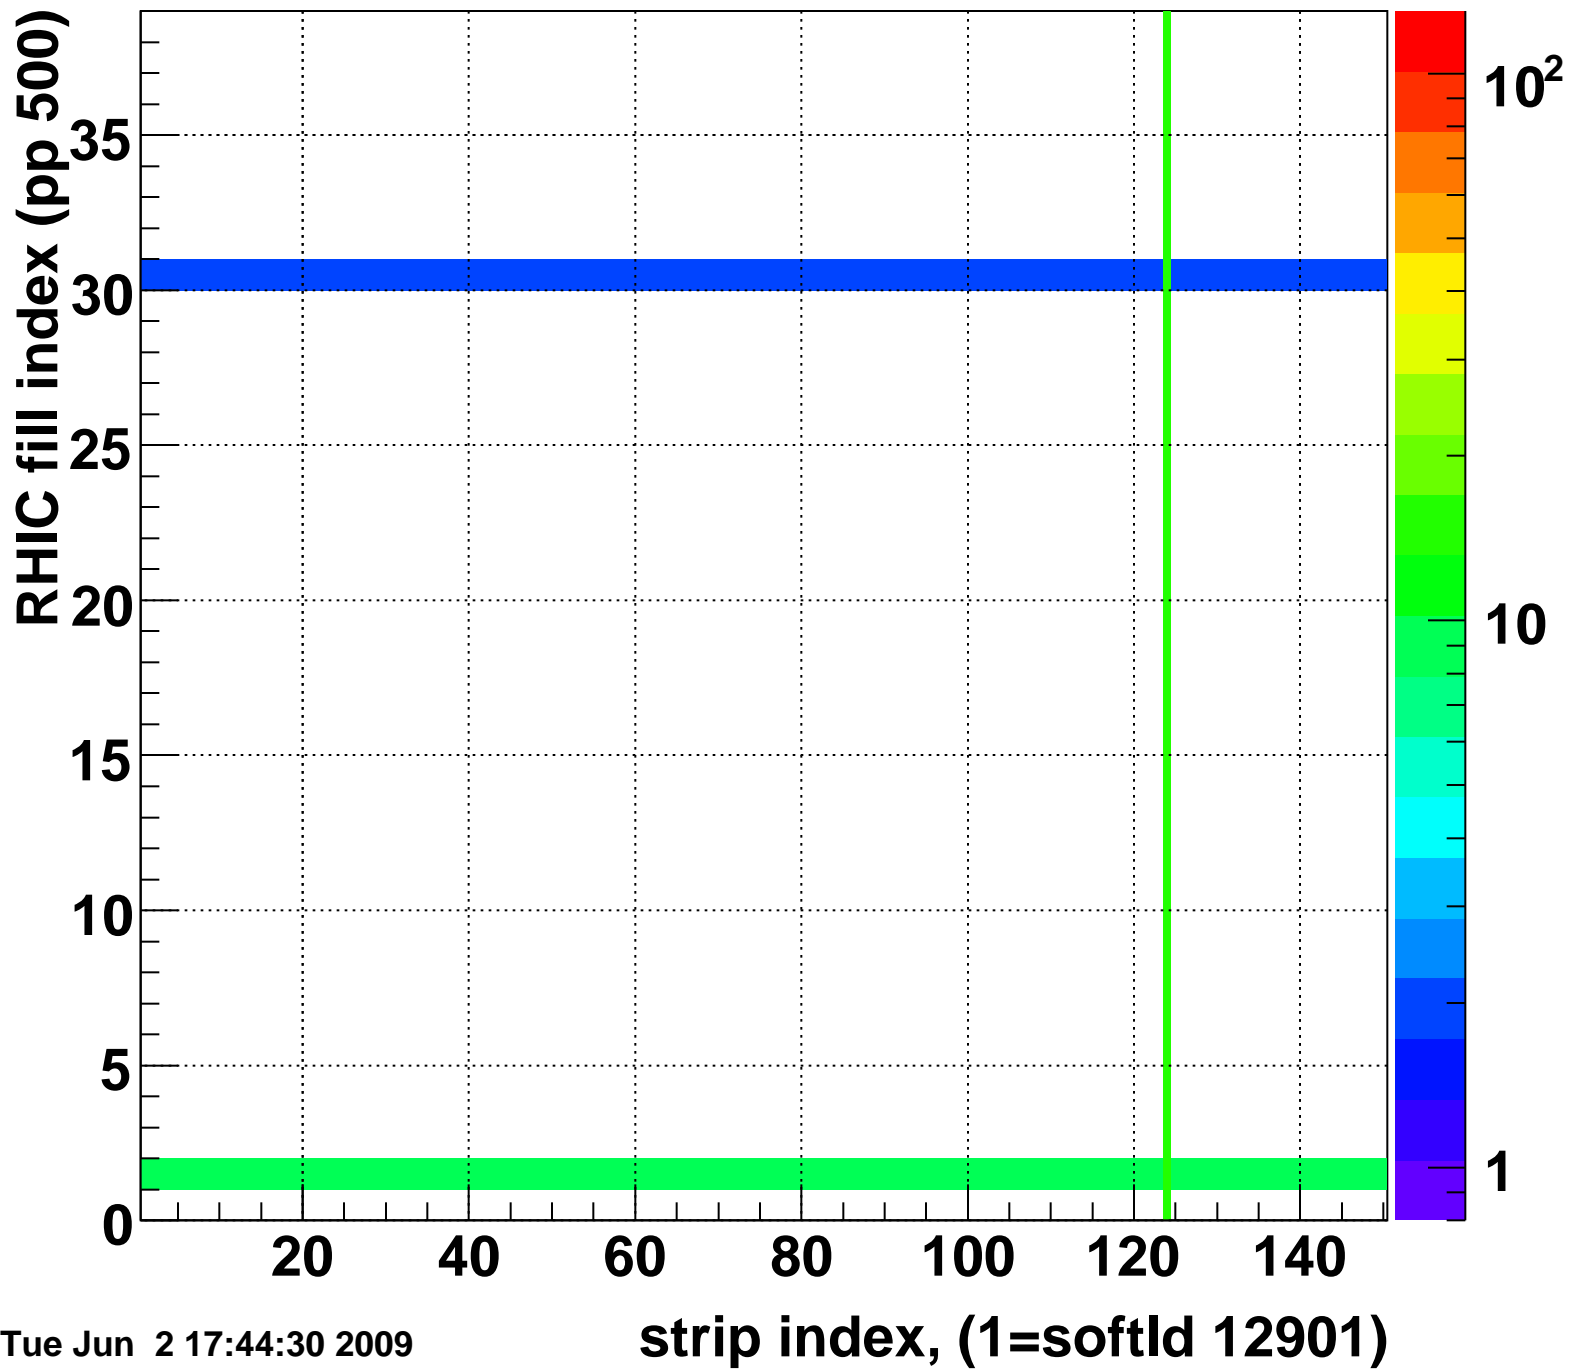

Rms of ped residuum (ADC), BSMDE mod=87, good strips

Entries 5550

Tue Jun 2 17:44:30 2009

Bad strips (color=error bits), BSMDE mod=87

Entries 300

Tue Jun 2 17:44:30 2009

Mpv of ped residuum (ADC), BSMDP mod=87, good strips

Entries 202

Tue Jun 2 17:44:30 2009

Rms of ped residuum (ADC), BSMDP mod=87, good strips

Entries 5513

Tue Jun 2 17:44:30 2009

Bad strips (color=error bits), BSMDE mod=87

Entries 337

Tue Jun 2 17:44:30 2009