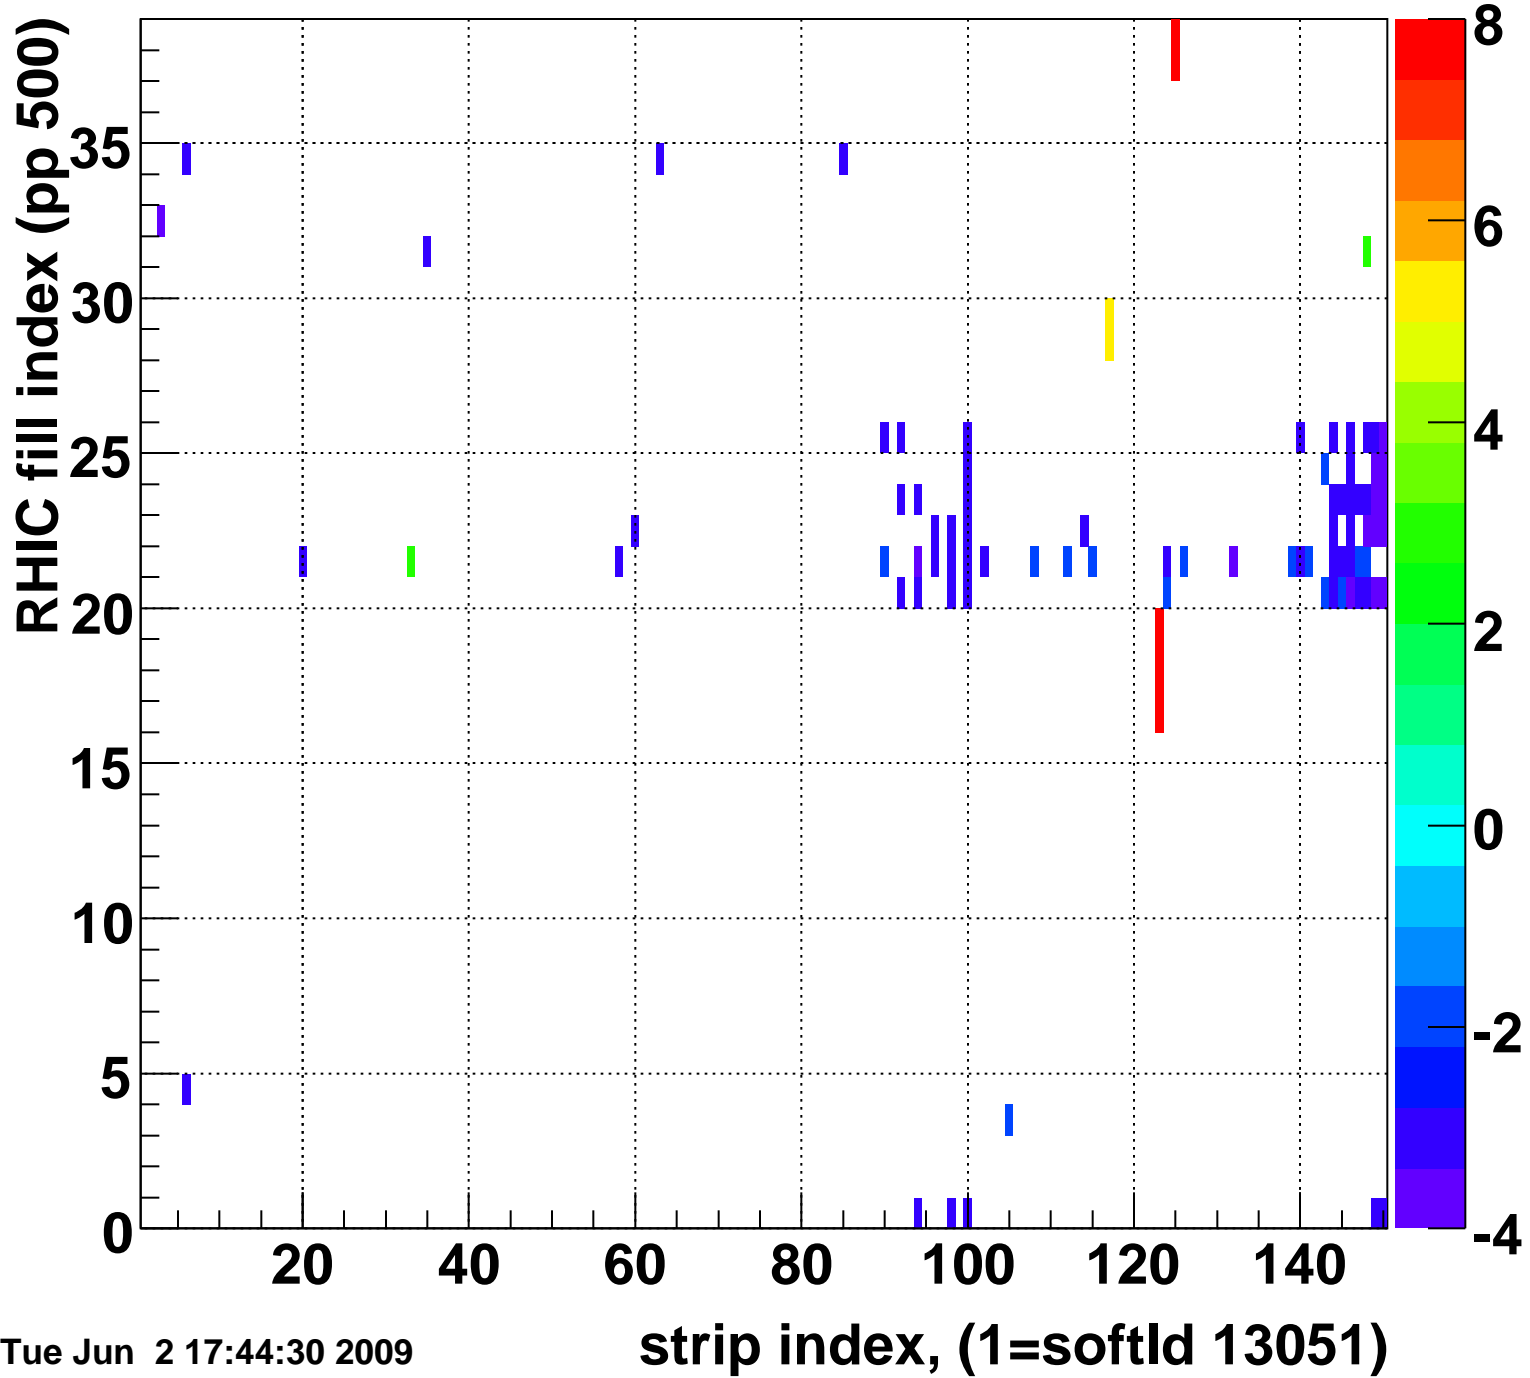

Mpv of ped residuum (ADC), BSMDE mod=88, good strips

Entries 91

Tue Jun 2 17:44:30 2009

Rms of ped residuum (ADC), BSMDE mod=88, good strips

Entries 5475

Tue Jun 2 17:44:30 2009

Bad strips (color=error bits), BSMDE mod=88

Entries 375

Tue Jun 2 17:44:31 2009

Rms of ped residuum (ADC), BSMDP mod=88, good strips

Entries 5550

Tue Jun 2 17:44:31 2009

Bad strips (color=error bits), BSMDE mod=88

Entries 300

Tue Jun 2 17:44:31 2009