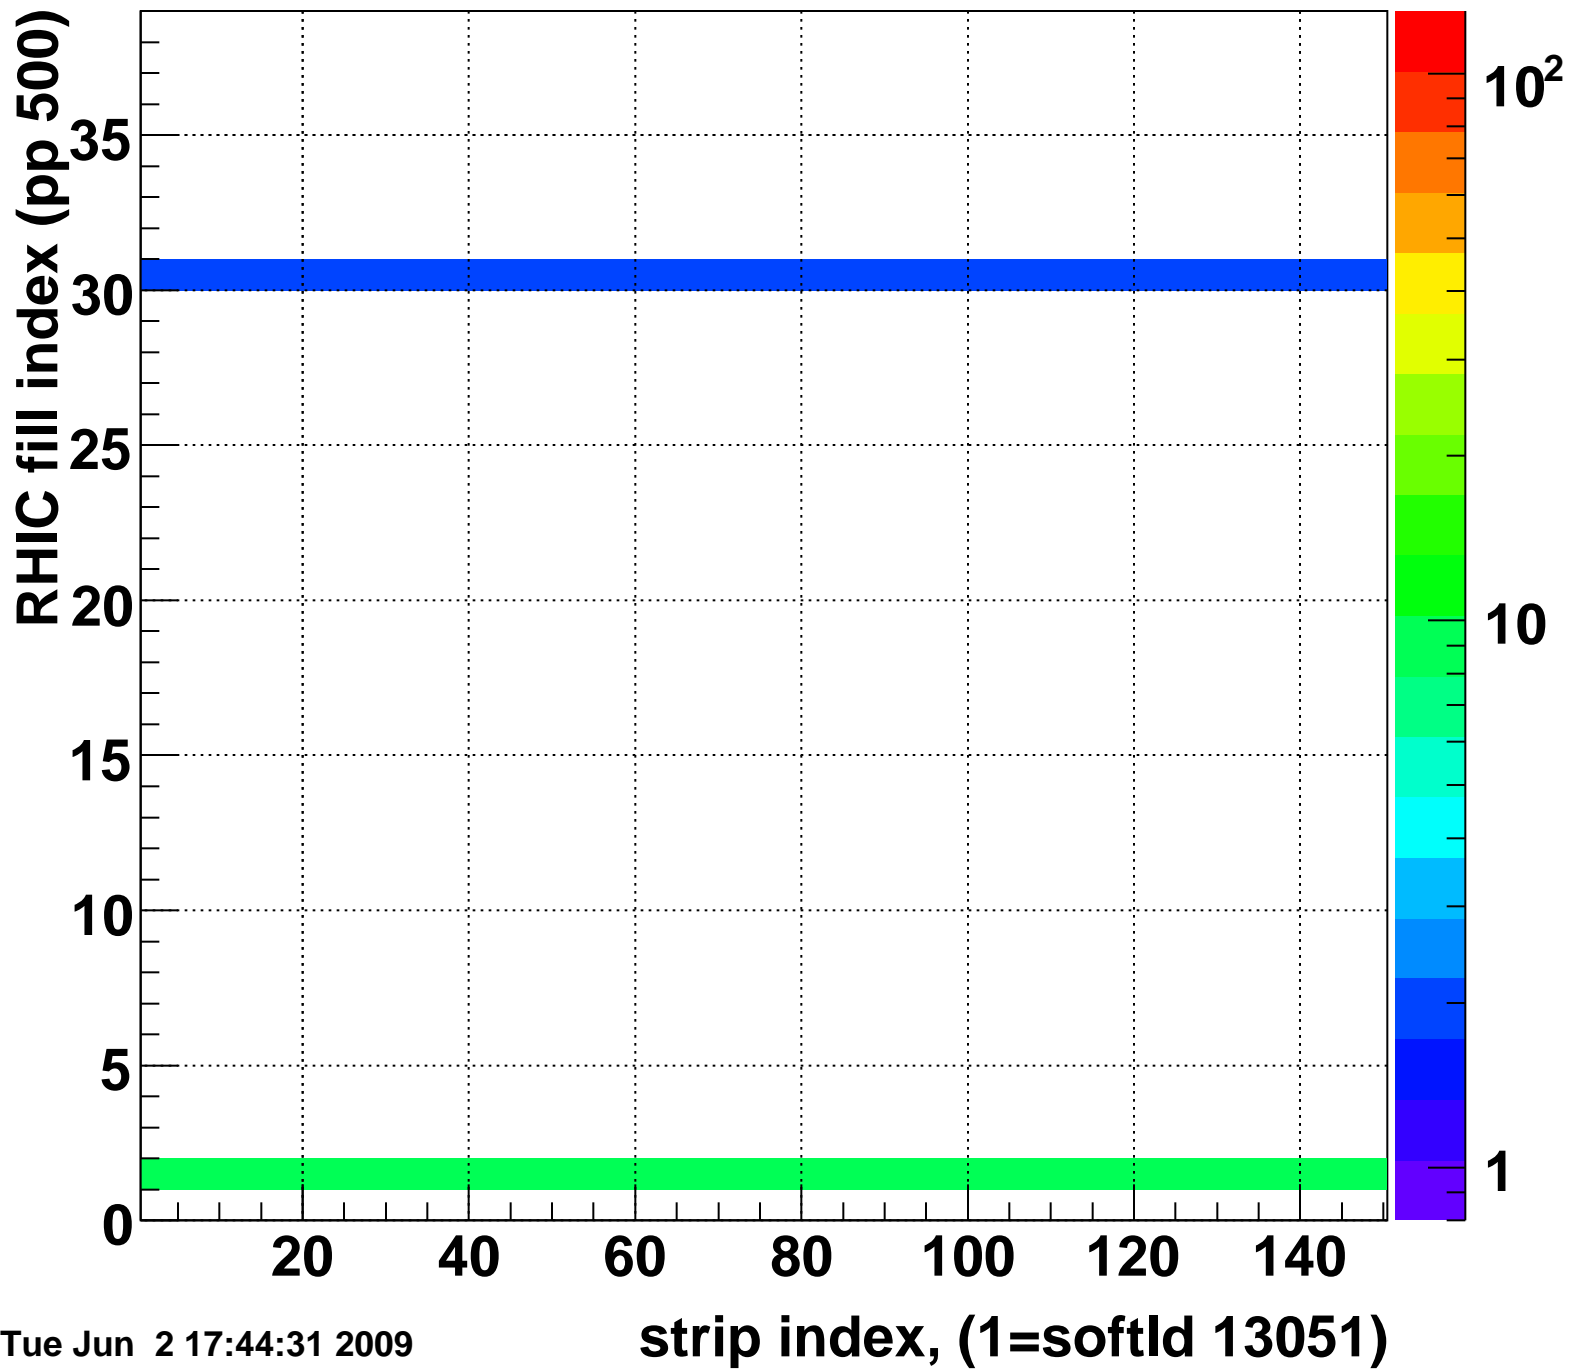

Mpv of ped residuum (ADC), BSMDE mod=88, good strips

Entries 91

Tue Jun 2 17:44:30 2009

Rms of ped residuum (ADC), BSMDE mod=88, good strips

Entries 5475

Tue Jun 2 17:44:30 2009

Bad strips (color=error bits), BSMDE mod=88

Entries 375

Tue Jun 2 17:44:31 2009

Rms of ped residuum (ADC), BSMDP mod=88, good strips

Entries 5550

Tue Jun 2 17:44:31 2009

Bad strips (color=error bits), BSMDE mod=88

Entries 300

Tue Jun 2 17:44:31 2009