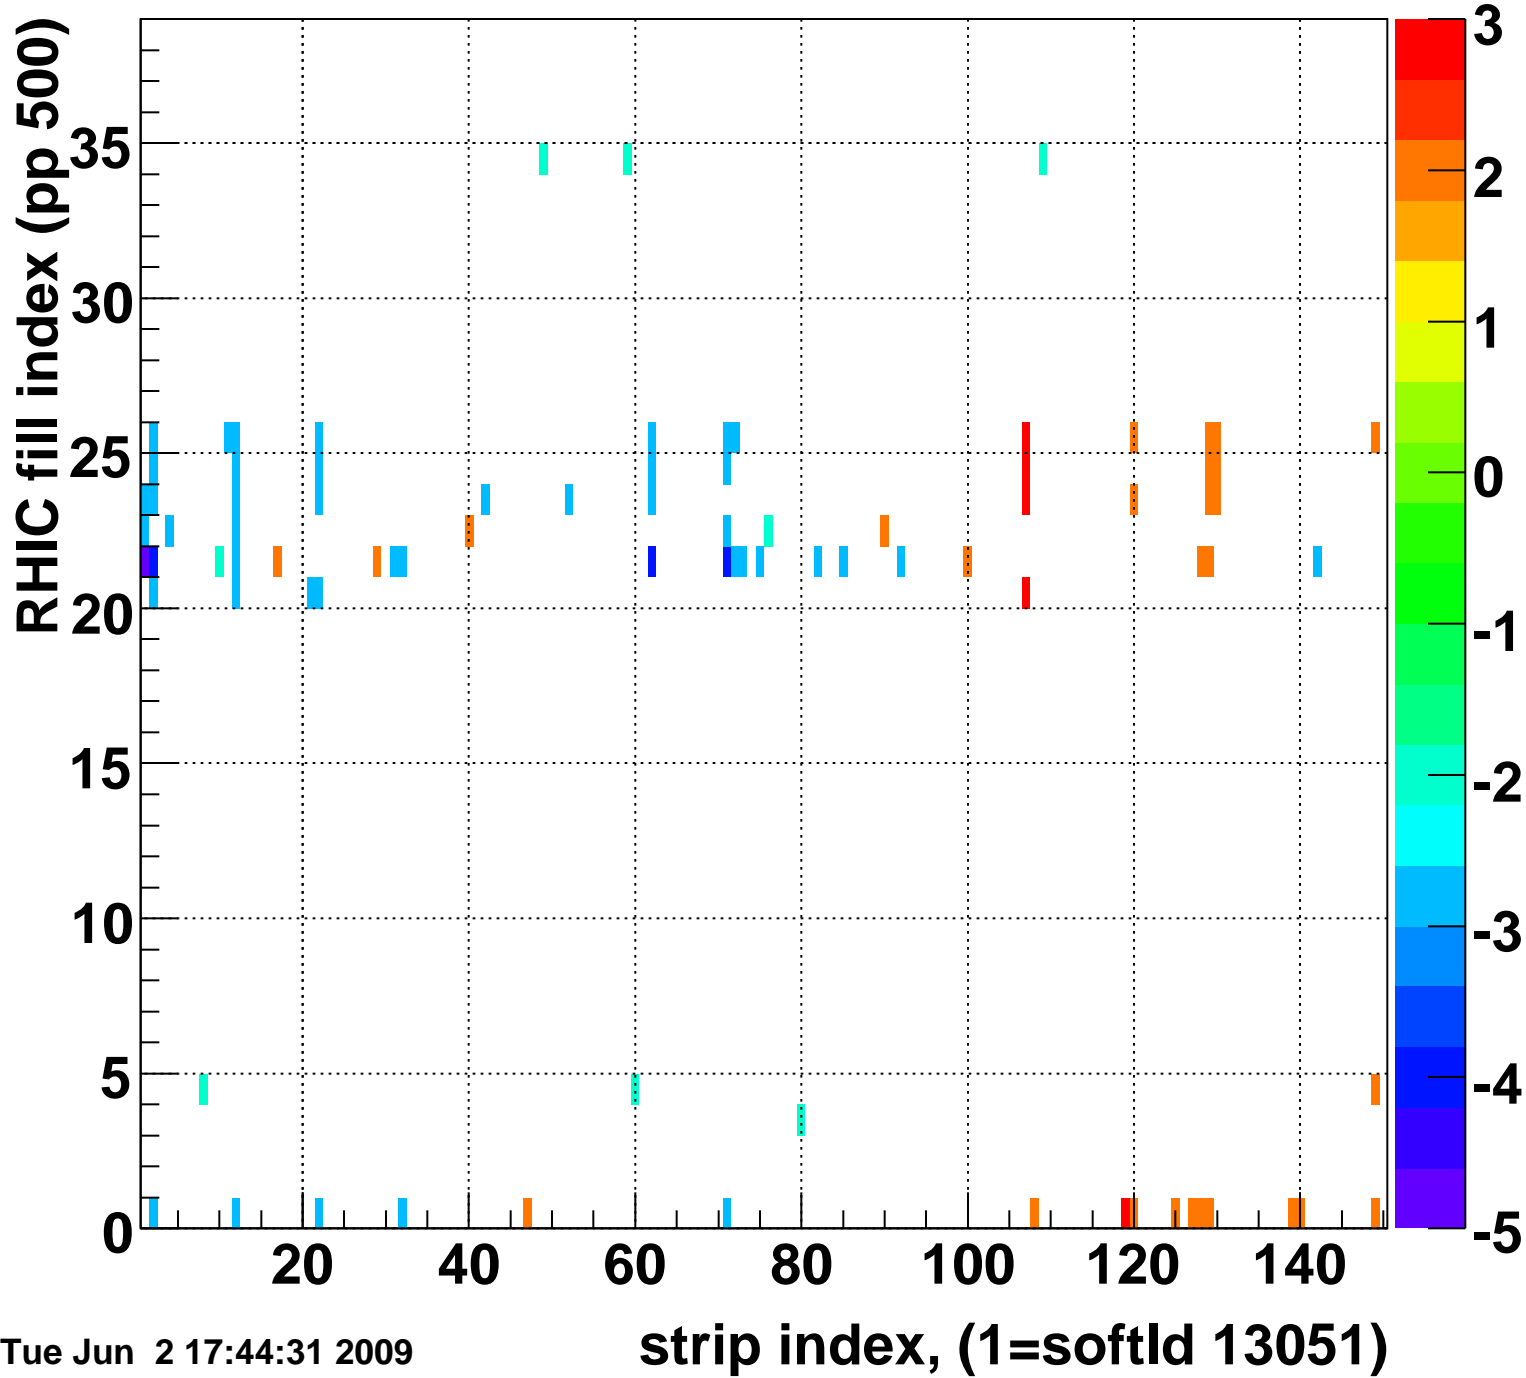

Mpv of ped residuum (ADC), BSMDE mod=88, good strips

Entries 91

Tue Jun 2 17:44:30 2009

Rms of ped residuum (ADC), BSMDE mod=88, good strips

Entries 5475

Tue Jun 2 17:44:30 2009

Bad strips (color=error bits), BSMDE mod=88

Entries 375

Tue Jun 2 17:44:31 2009

Rms of ped residuum (ADC), BSMDP mod=88, good strips

Entries 5550

Tue Jun 2 17:44:31 2009

Bad strips (color=error bits), BSMDE mod=88

Entries 300

Tue Jun 2 17:44:31 2009