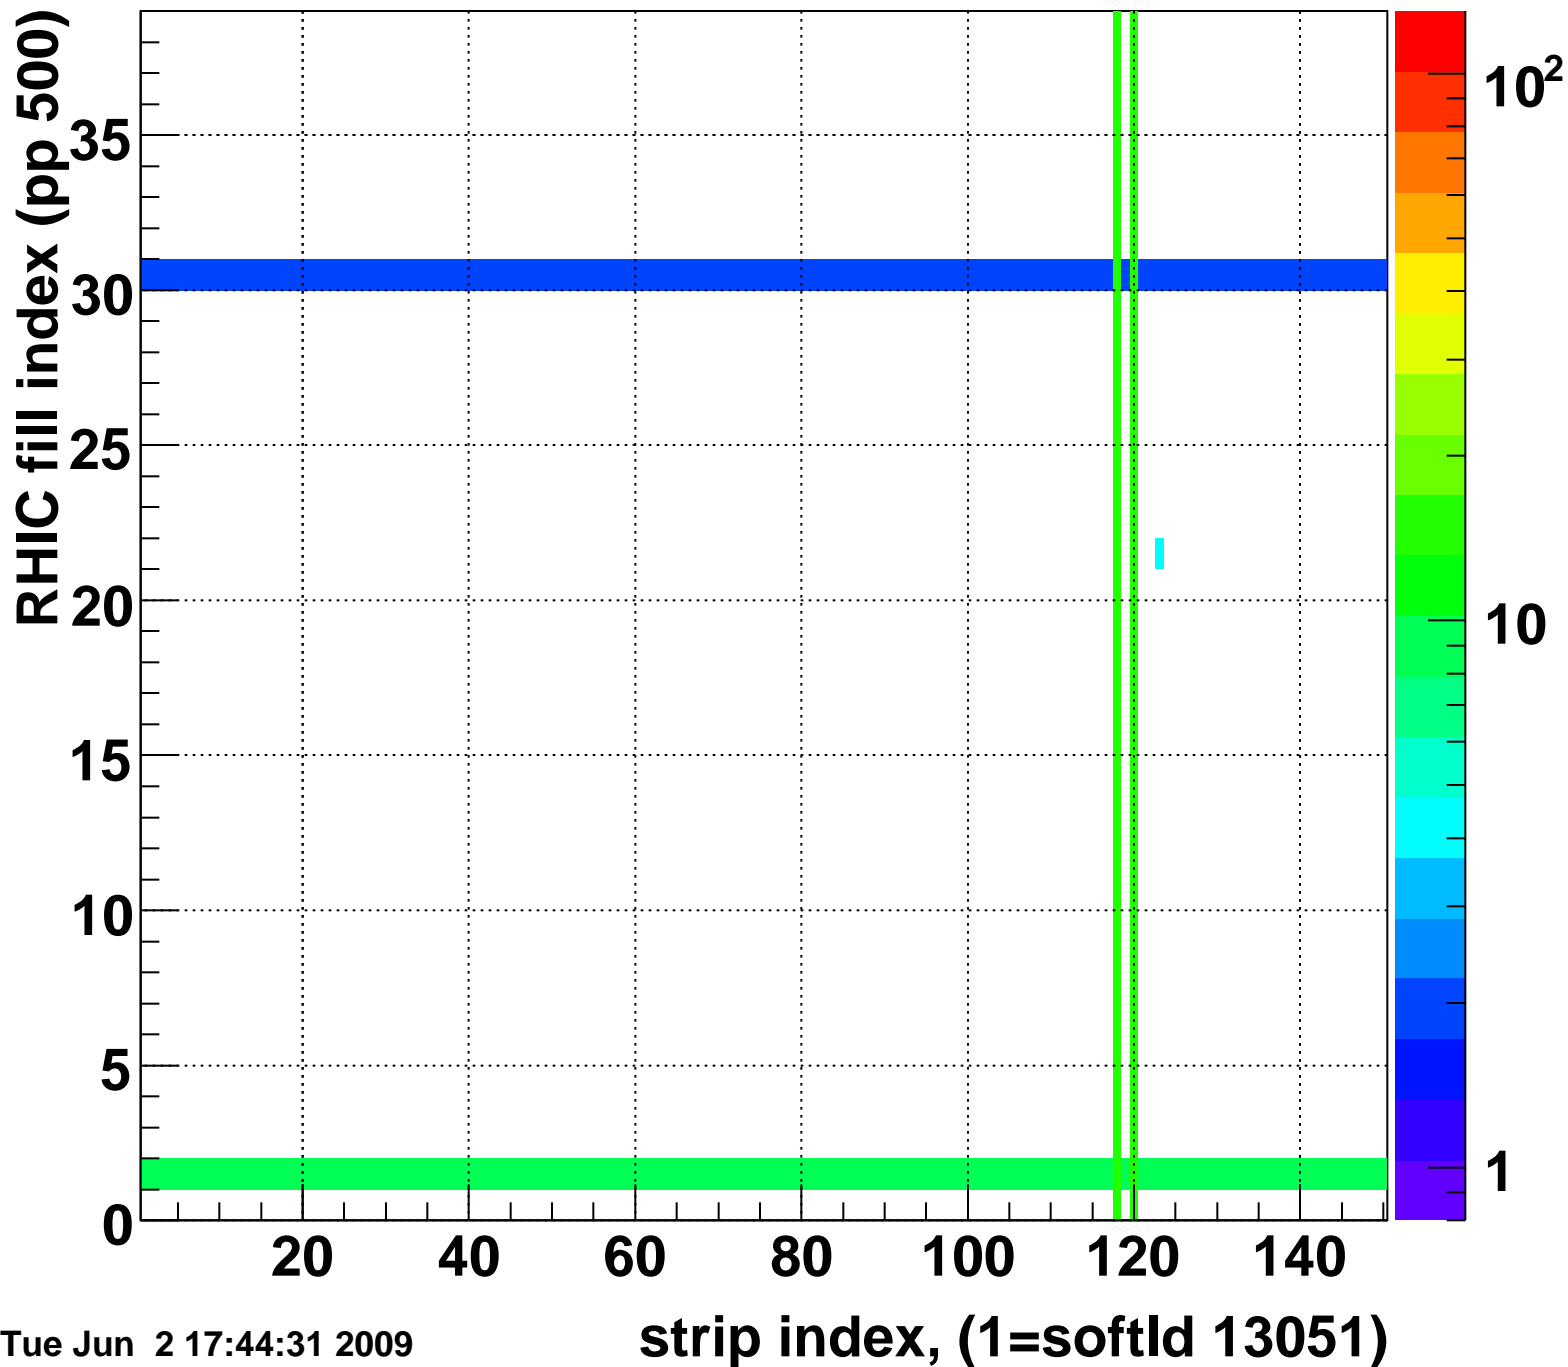

Mpv of ped residuum (ADC), BSMDE mod=88, good strips

Entries 91

Tue Jun 2 17:44:30 2009

Rms of ped residuum (ADC), BSMDE mod=88, good strips

Entries 5475

Tue Jun 2 17:44:30 2009

Bad strips (color=error bits), BSMDE mod=88

Entries 375

Tue Jun 2 17:44:31 2009

Rms of ped residuum (ADC), BSMDP mod=88, good strips

Entries 5550

Tue Jun 2 17:44:31 2009

Bad strips (color=error bits), BSMDE mod=88

Entries 300

Tue Jun 2 17:44:31 2009