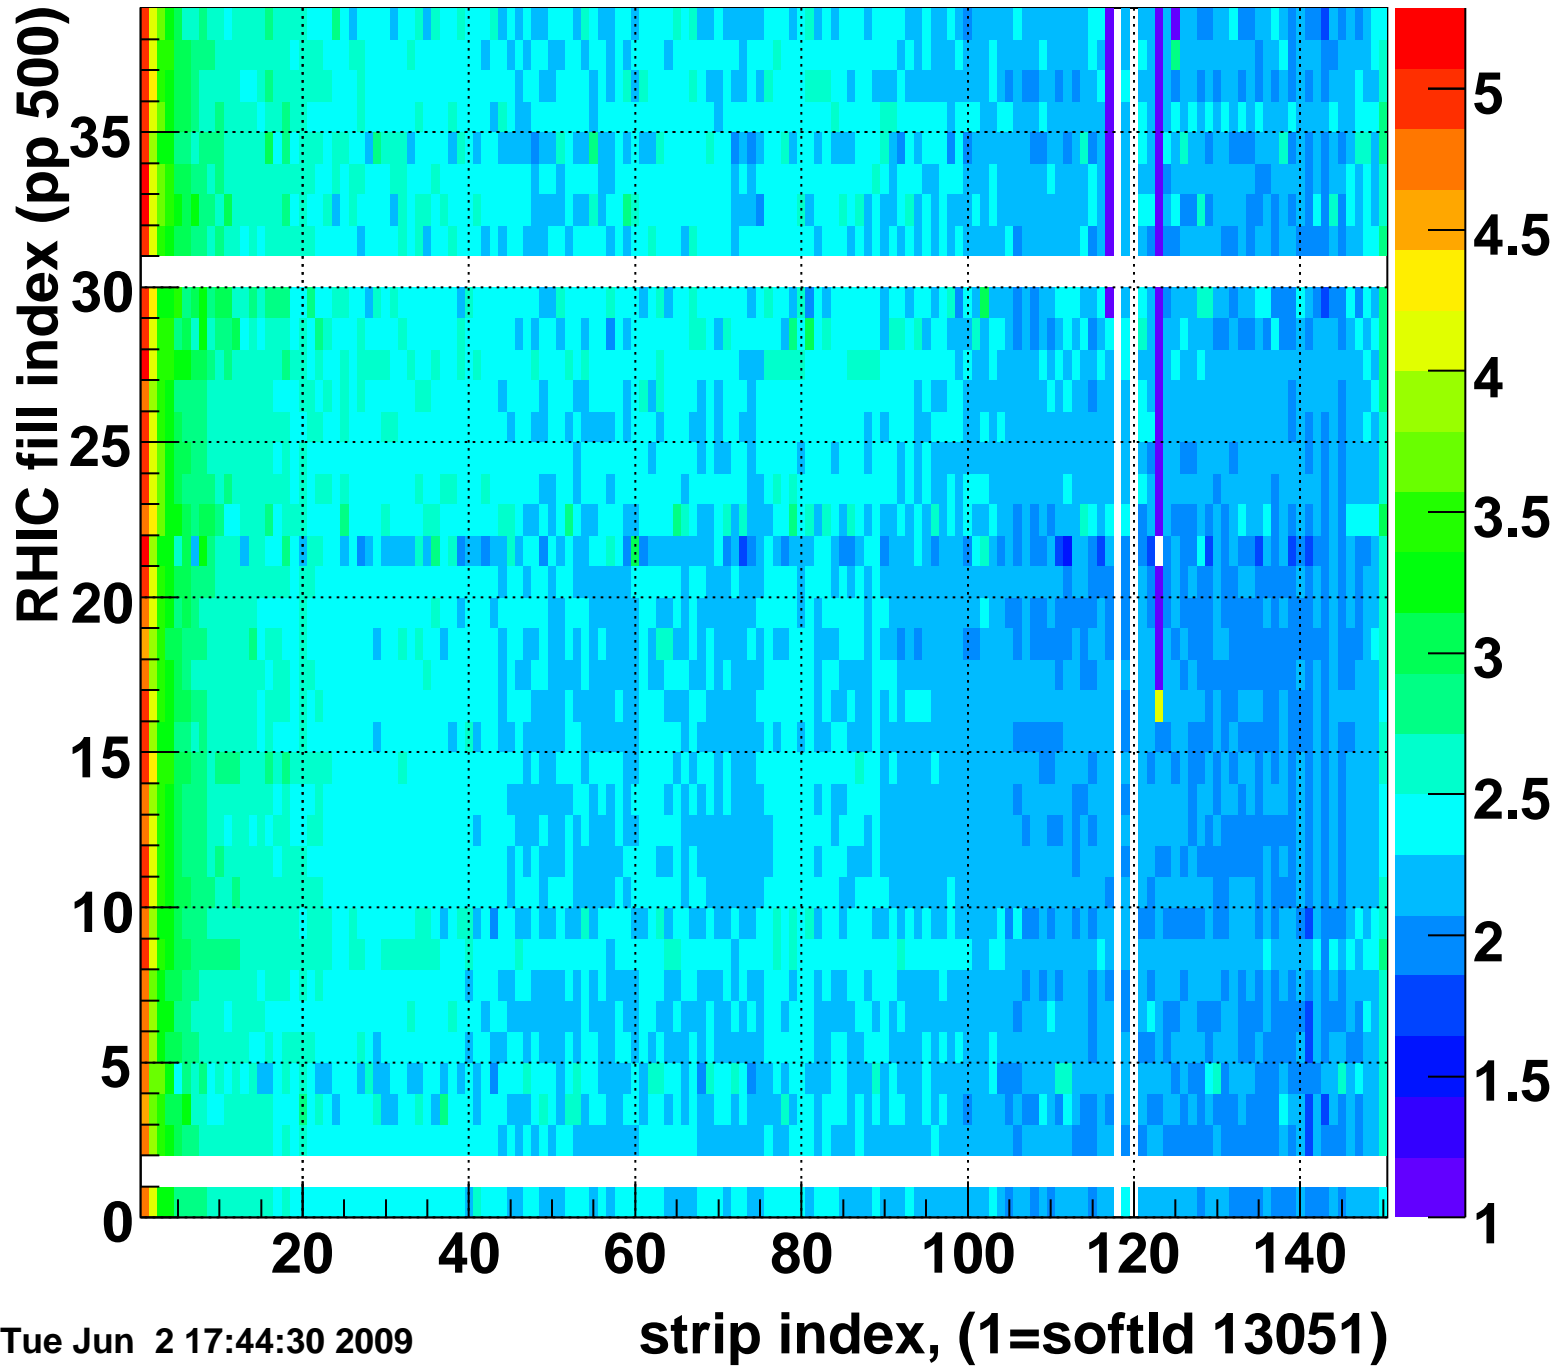

Mpv of ped residuum (ADC), BSMDE mod=88, good strips

Entries 91

Tue Jun 2 17:44:30 2009

Rms of ped residuum (ADC), BSMDE mod=88, good strips

Entries 5475

Tue Jun 2 17:44:30 2009

Bad strips (color=error bits), BSMDE mod=88

Entries 375

Tue Jun 2 17:44:31 2009

Rms of ped residuum (ADC), BSMDP mod=88, good strips

Entries 5550

Tue Jun 2 17:44:31 2009

Bad strips (color=error bits), BSMDE mod=88

Entries 300

Tue Jun 2 17:44:31 2009