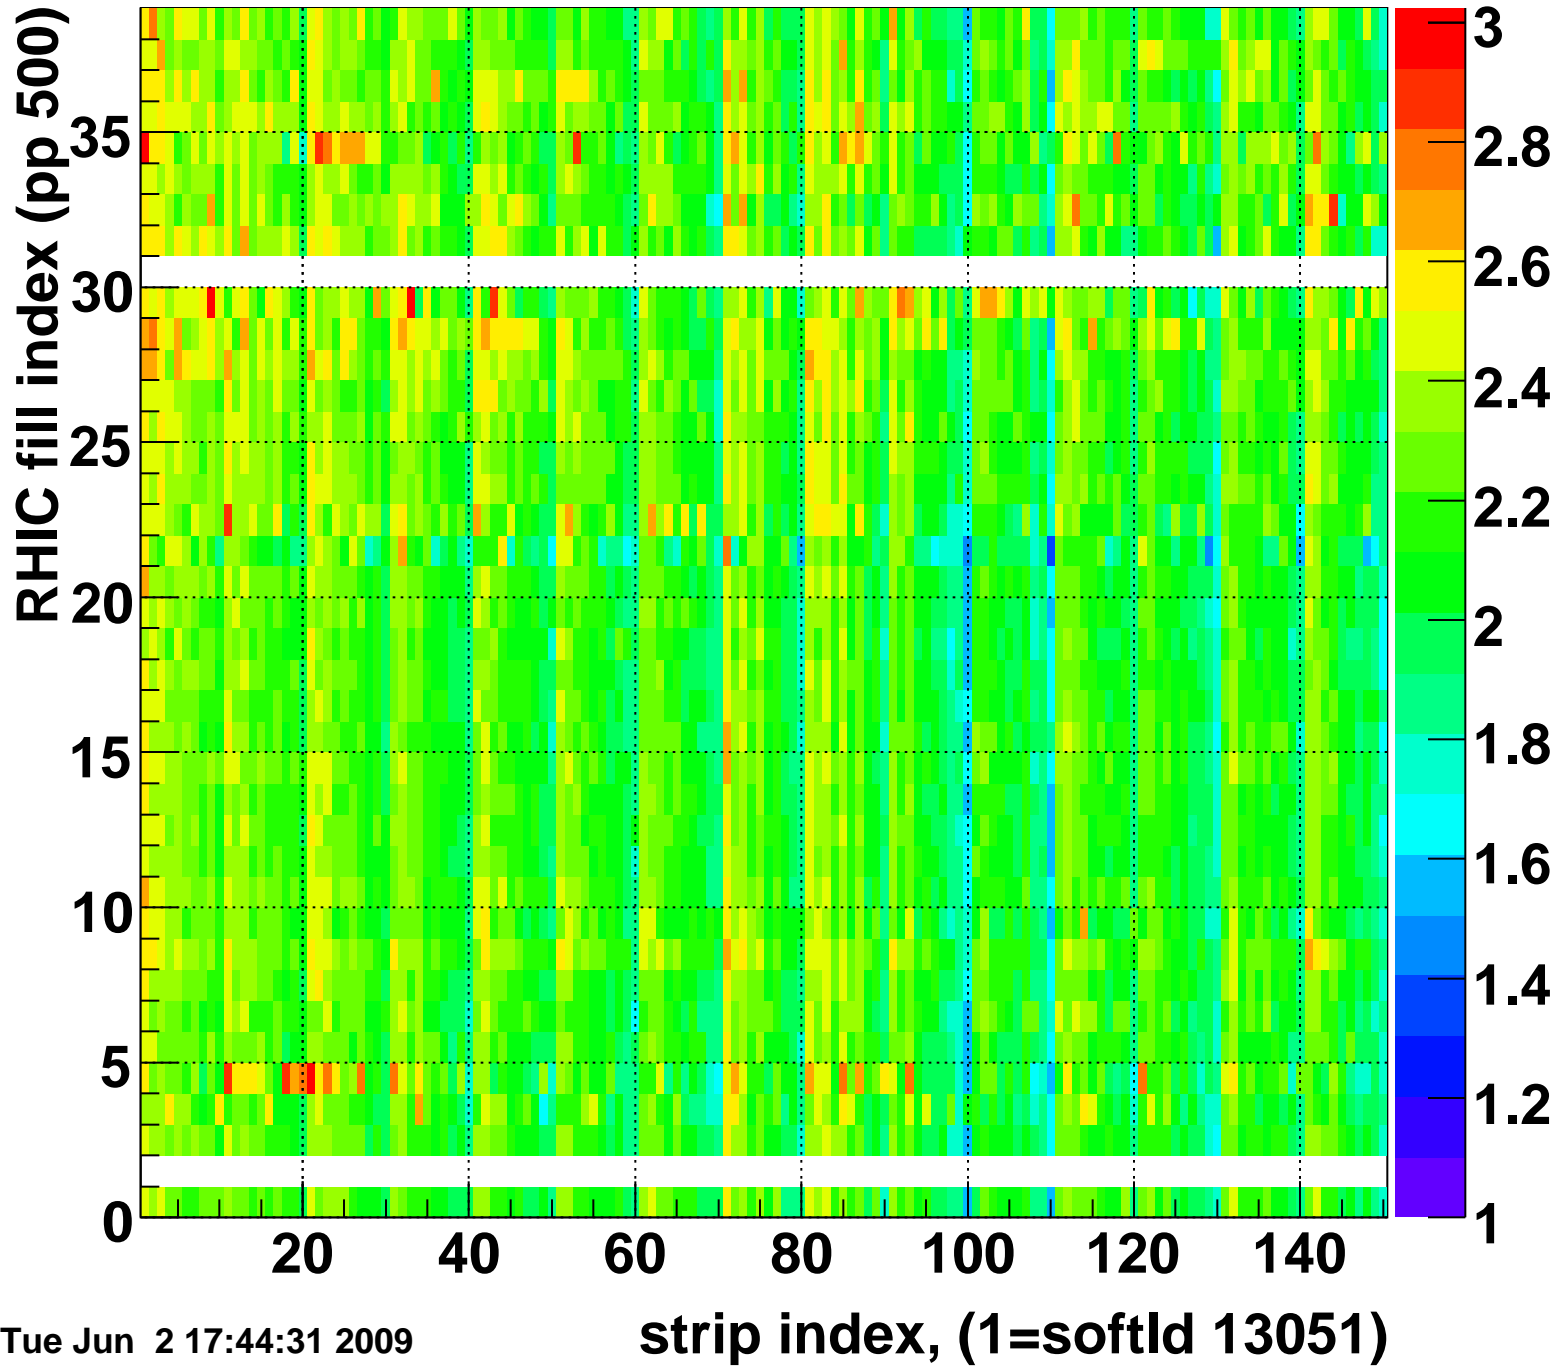

Mpv of ped residuum (ADC), BSMDE mod=88, good strips

Entries 91

Tue Jun 2 17:44:30 2009

Rms of ped residuum (ADC), BSMDE mod=88, good strips

Entries 5475

Tue Jun 2 17:44:30 2009

Bad strips (color=error bits), BSMDE mod=88

Entries 375

Tue Jun 2 17:44:31 2009

Rms of ped residuum (ADC), BSMDP mod=88, good strips

Entries 5550

Tue Jun 2 17:44:31 2009

Bad strips (color=error bits), BSMDE mod=88

Entries 300

Tue Jun 2 17:44:31 2009