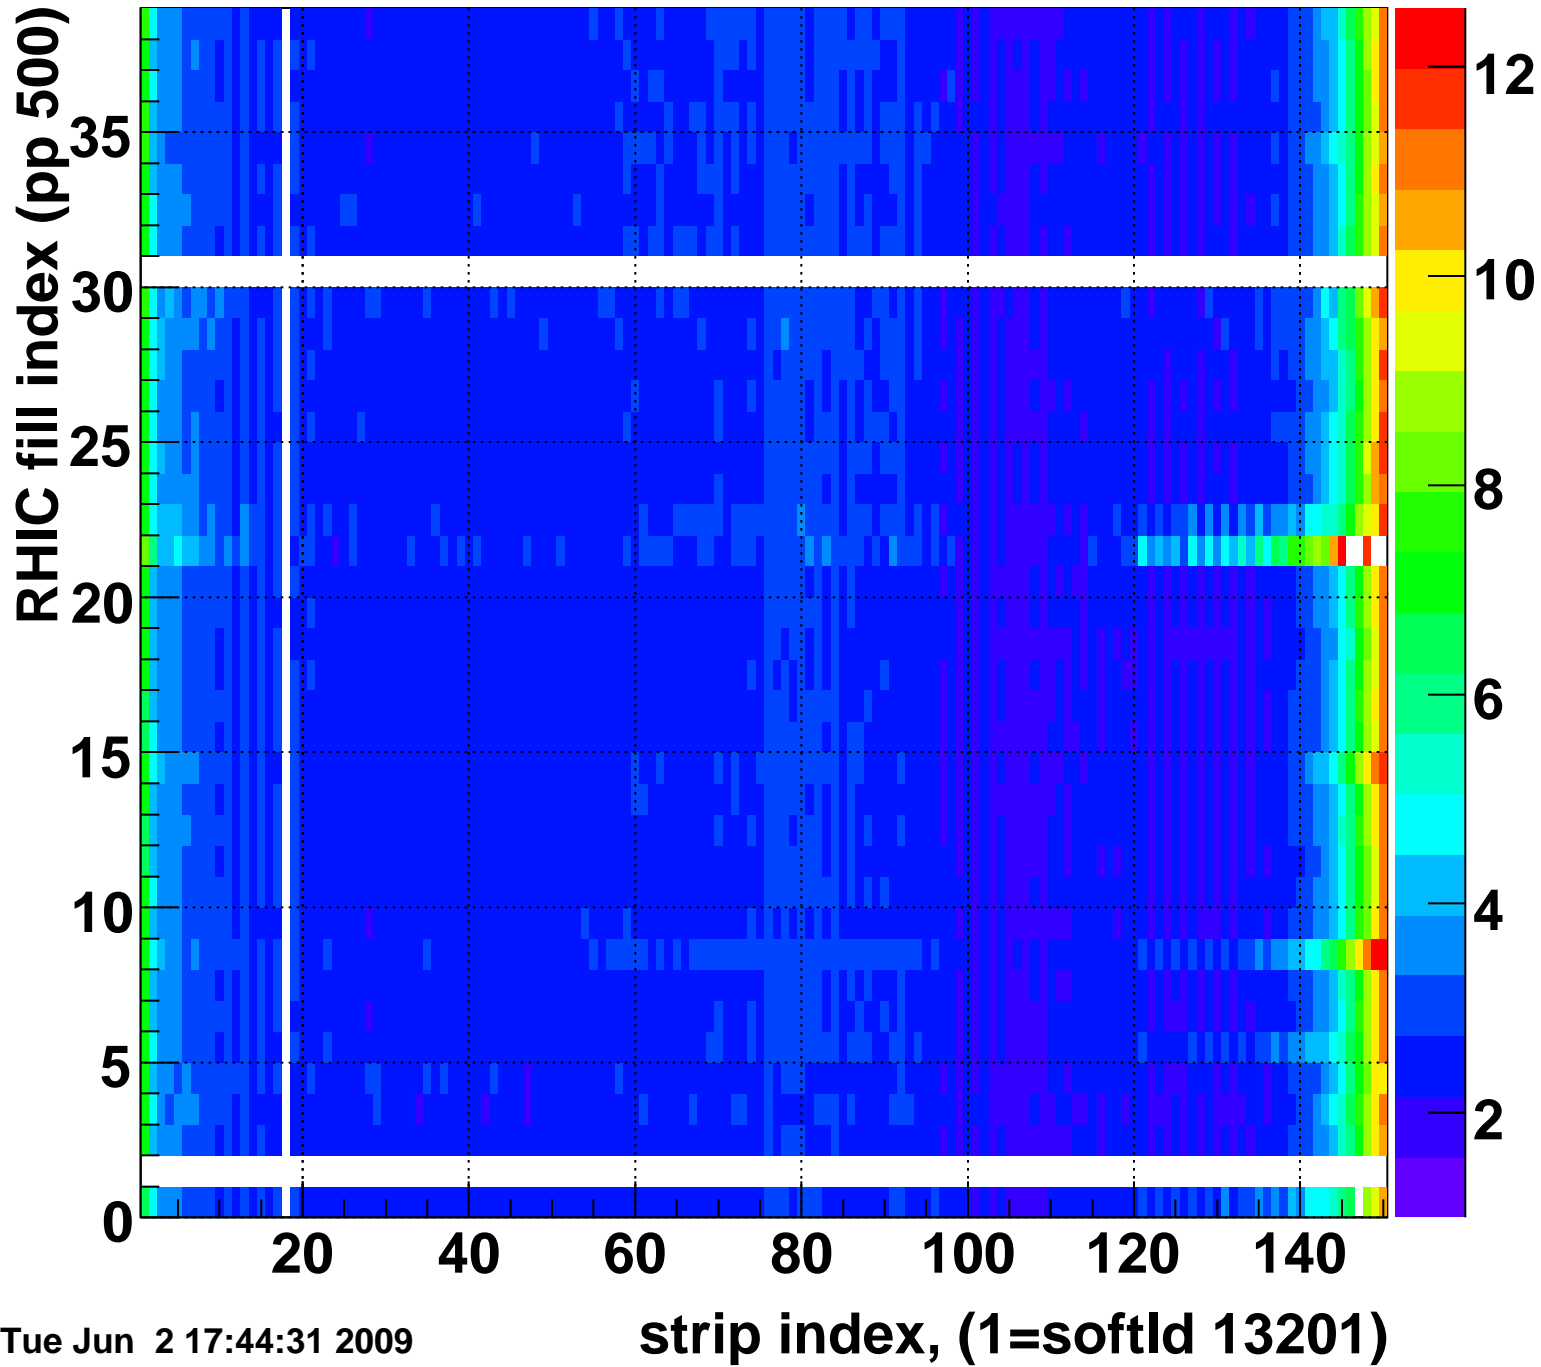

Mpv of ped residuum (ADC), BSMDE mod=89, good strips

Entries 1468

Tue Jun 2 17:44:31 2009

Rms of ped residuum (ADC), BSMDE mod=89, good strips

Entries 5508

Tue Jun 2 17:44:31 2009

Bad strips (color=error bits), BSMDE mod=89

Entries 342

Tue Jun 2 17:44:31 2009

Mpv of ped residuum (ADC), BSMDP mod=89, good strips

Entries 1401

Tue Jun 2 17:44:31 2009

Rms of ped residuum (ADC), BSMDP mod=89, good strips

Entries 5549

Tue Jun 2 17:44:31 2009

Bad strips (color=error bits), BSMDE mod=89

Entries 301

Tue Jun 2 17:44:31 2009