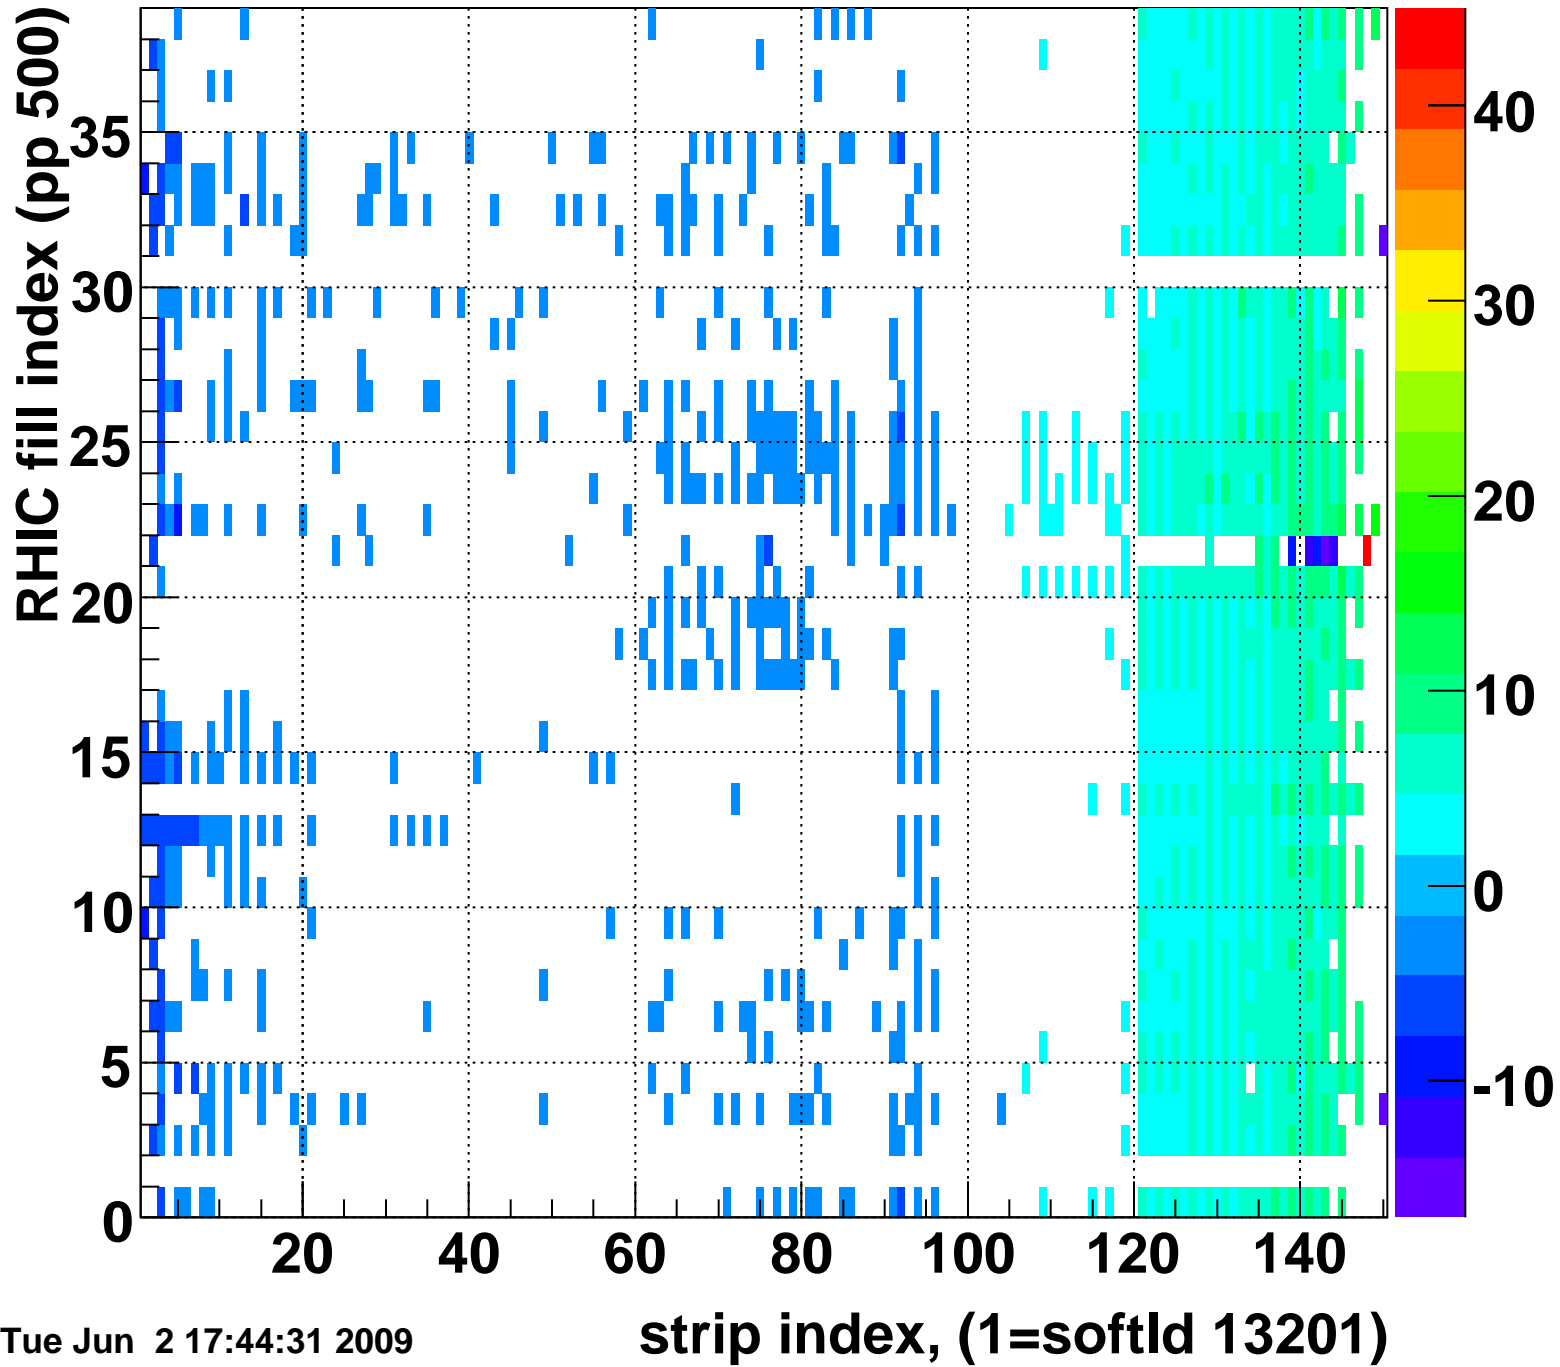

Mpv of ped residuum (ADC), BSMDE mod=89, good strips

Entries 1468

Tue Jun 2 17:44:31 2009

Rms of ped residuum (ADC), BSMDE mod=89, good strips

Entries 5508

Tue Jun 2 17:44:31 2009

Bad strips (color=error bits), BSMDE mod=89

Entries 342

Tue Jun 2 17:44:31 2009

Mpv of ped residuum (ADC), BSMDP mod=89, good strips

Entries 1401

Tue Jun 2 17:44:31 2009

Rms of ped residuum (ADC), BSMDP mod=89, good strips

Entries 5549

Tue Jun 2 17:44:31 2009

Bad strips (color=error bits), BSMDE mod=89

Entries 301

Tue Jun 2 17:44:31 2009