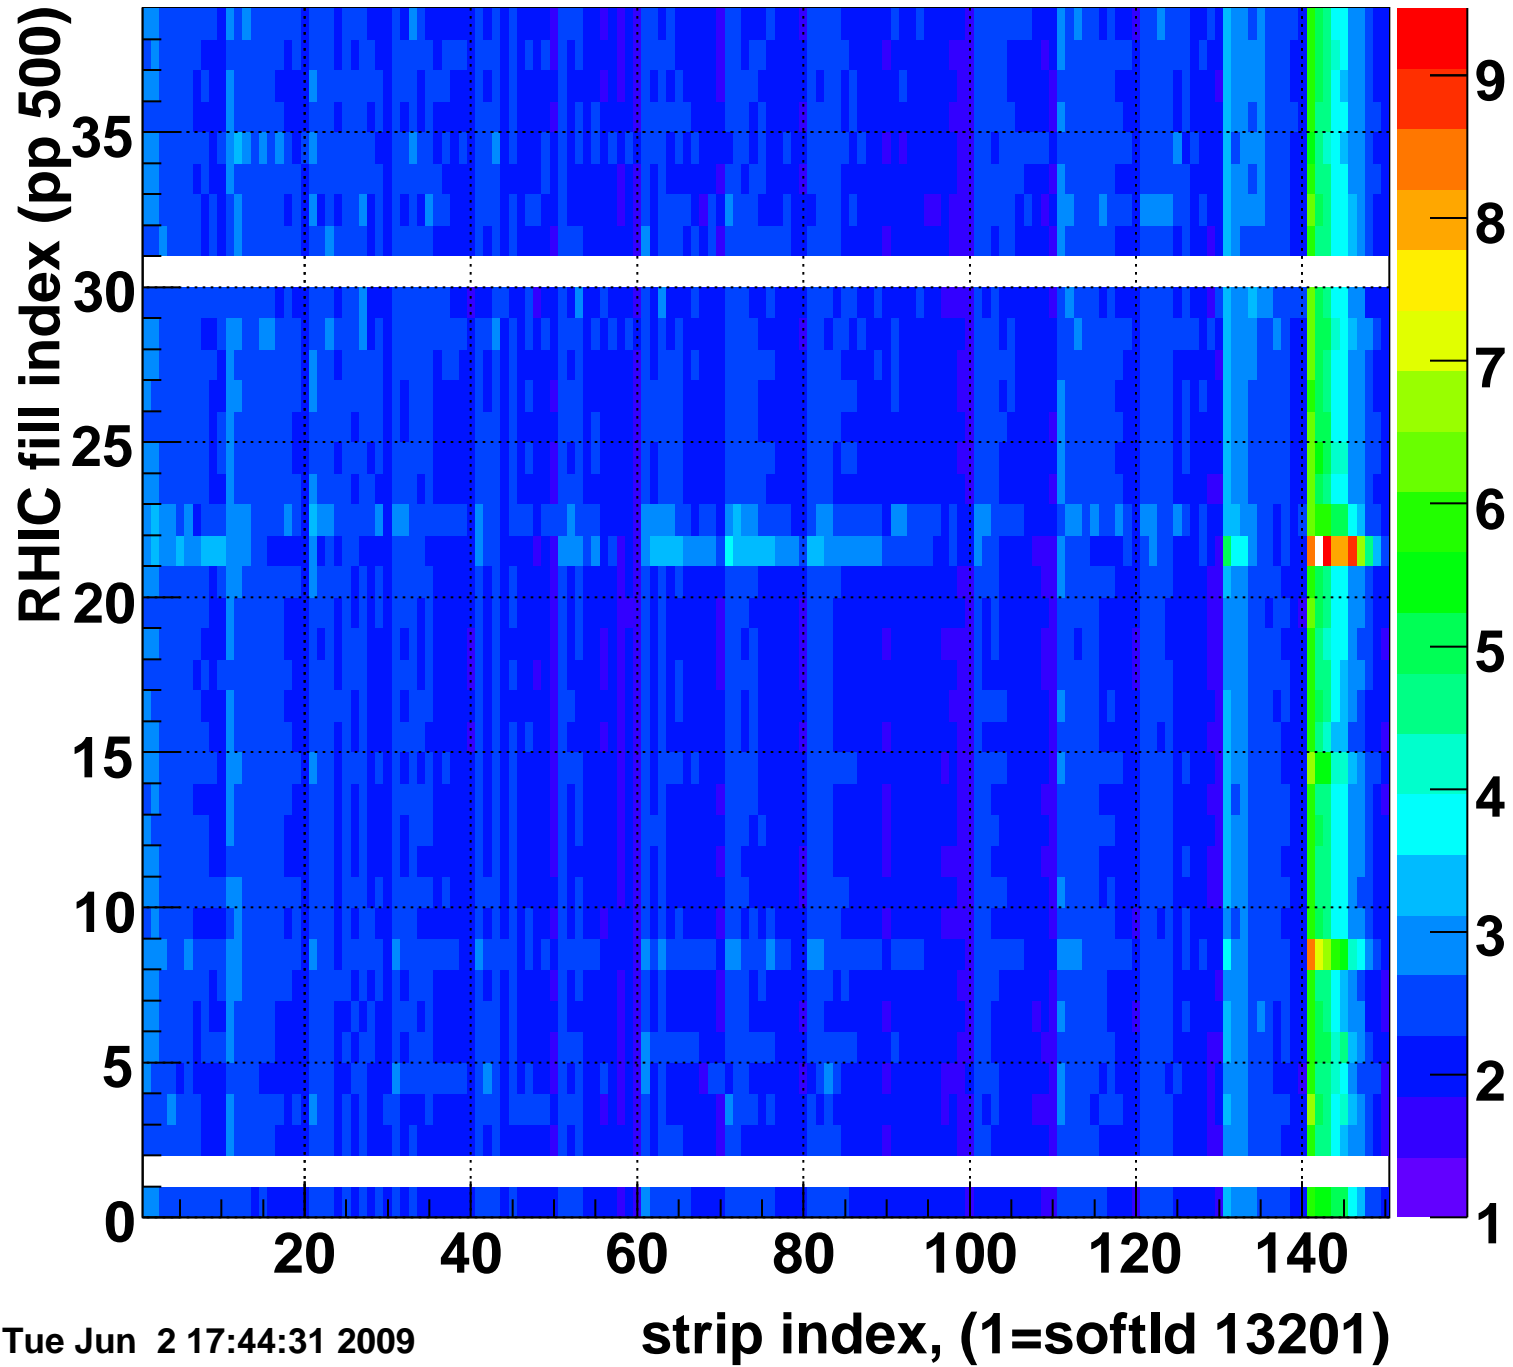

Mpv of ped residuum (ADC), BSMDE mod=89, good strips

Entries 1468

Tue Jun 2 17:44:31 2009

Rms of ped residuum (ADC), BSMDE mod=89, good strips

Entries 5508

Tue Jun 2 17:44:31 2009

Bad strips (color=error bits), BSMDE mod=89

Entries 342

Tue Jun 2 17:44:31 2009

Mpv of ped residuum (ADC), BSMDP mod=89, good strips

Entries 1401

Tue Jun 2 17:44:31 2009

Rms of ped residuum (ADC), BSMDP mod=89, good strips

Entries 5549

Tue Jun 2 17:44:31 2009

Bad strips (color=error bits), BSMDE mod=89

Entries 301

Tue Jun 2 17:44:31 2009