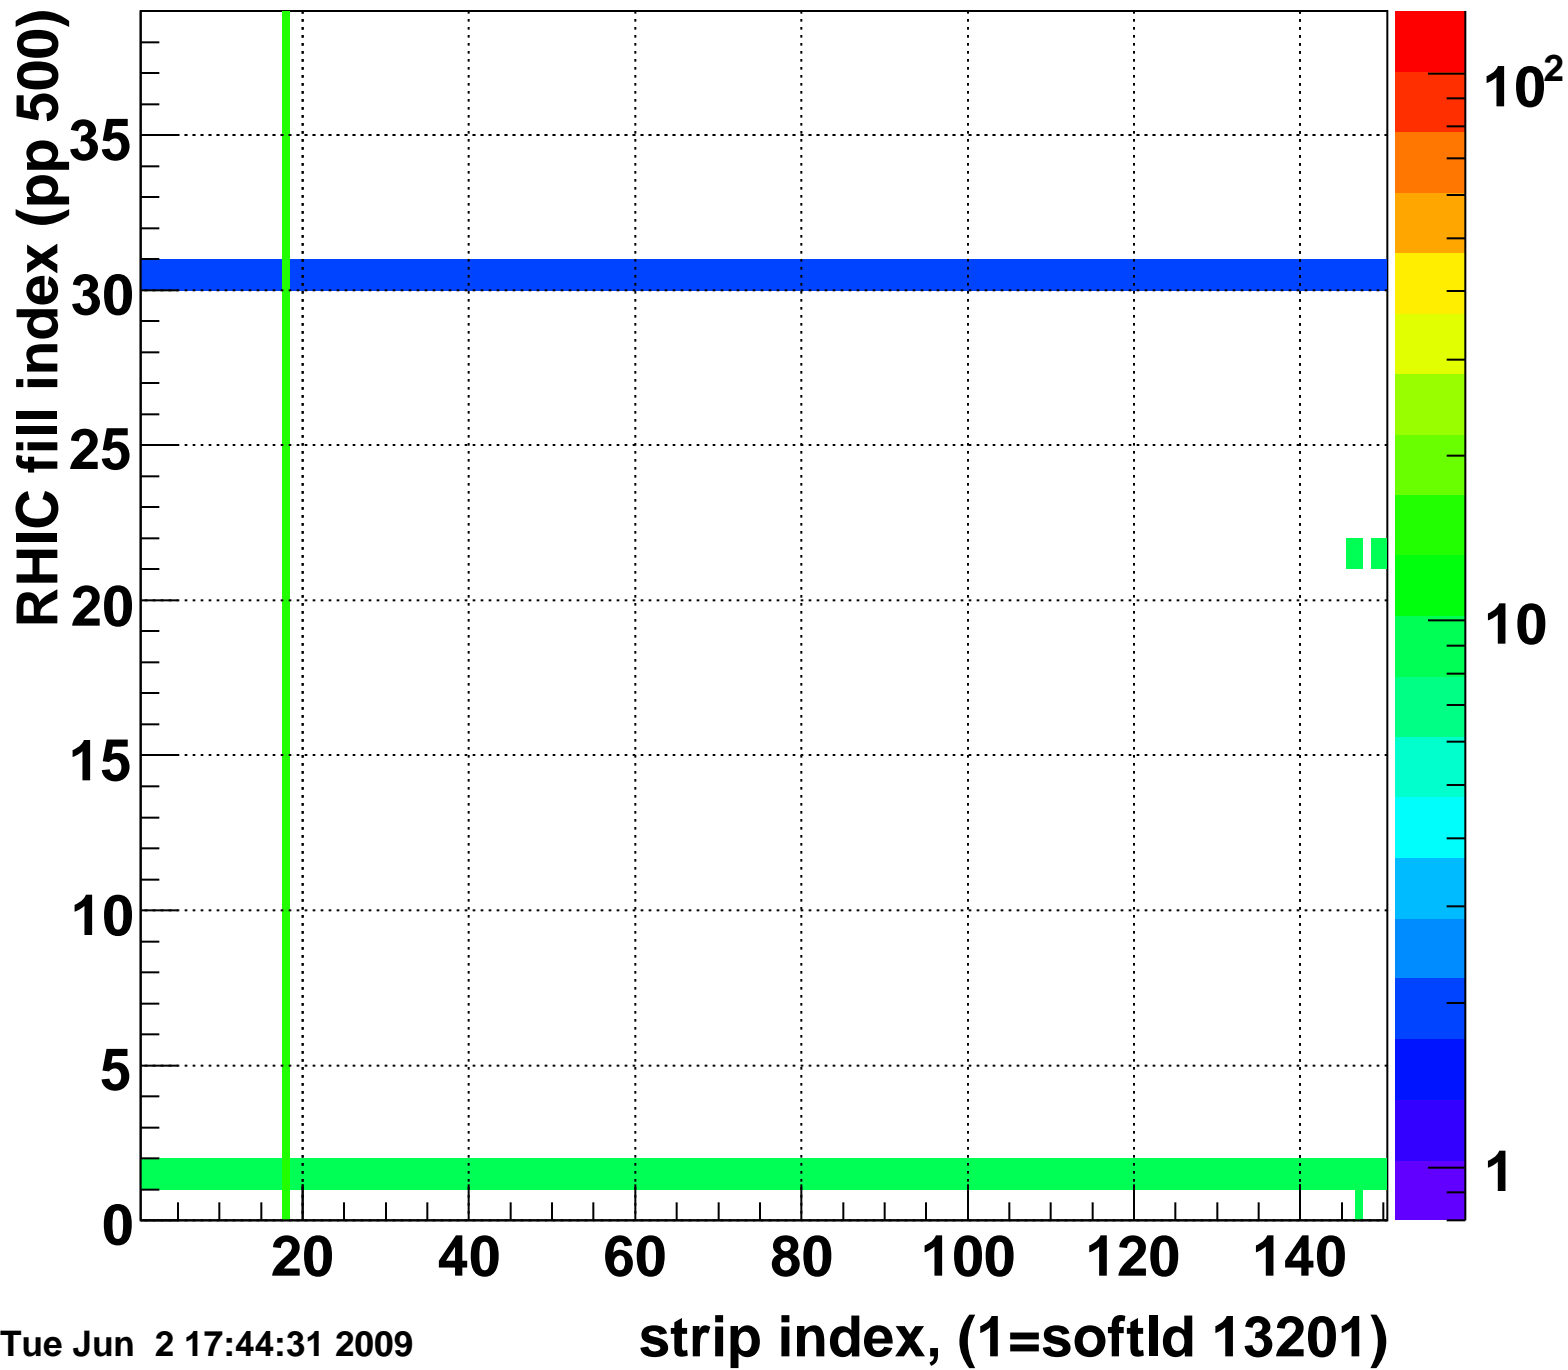

Mpv of ped residuum (ADC), BSMDE mod=89, good strips

Entries 1468

Tue Jun 2 17:44:31 2009

Rms of ped residuum (ADC), BSMDE mod=89, good strips

Entries 5508

Tue Jun 2 17:44:31 2009

Bad strips (color=error bits), BSMDE mod=89

Entries 342

Tue Jun 2 17:44:31 2009

Mpv of ped residuum (ADC), BSMDP mod=89, good strips

Entries 1401

Tue Jun 2 17:44:31 2009

Rms of ped residuum (ADC), BSMDP mod=89, good strips

Entries 5549

Tue Jun 2 17:44:31 2009

Bad strips (color=error bits), BSMDE mod=89

Entries 301

Tue Jun 2 17:44:31 2009