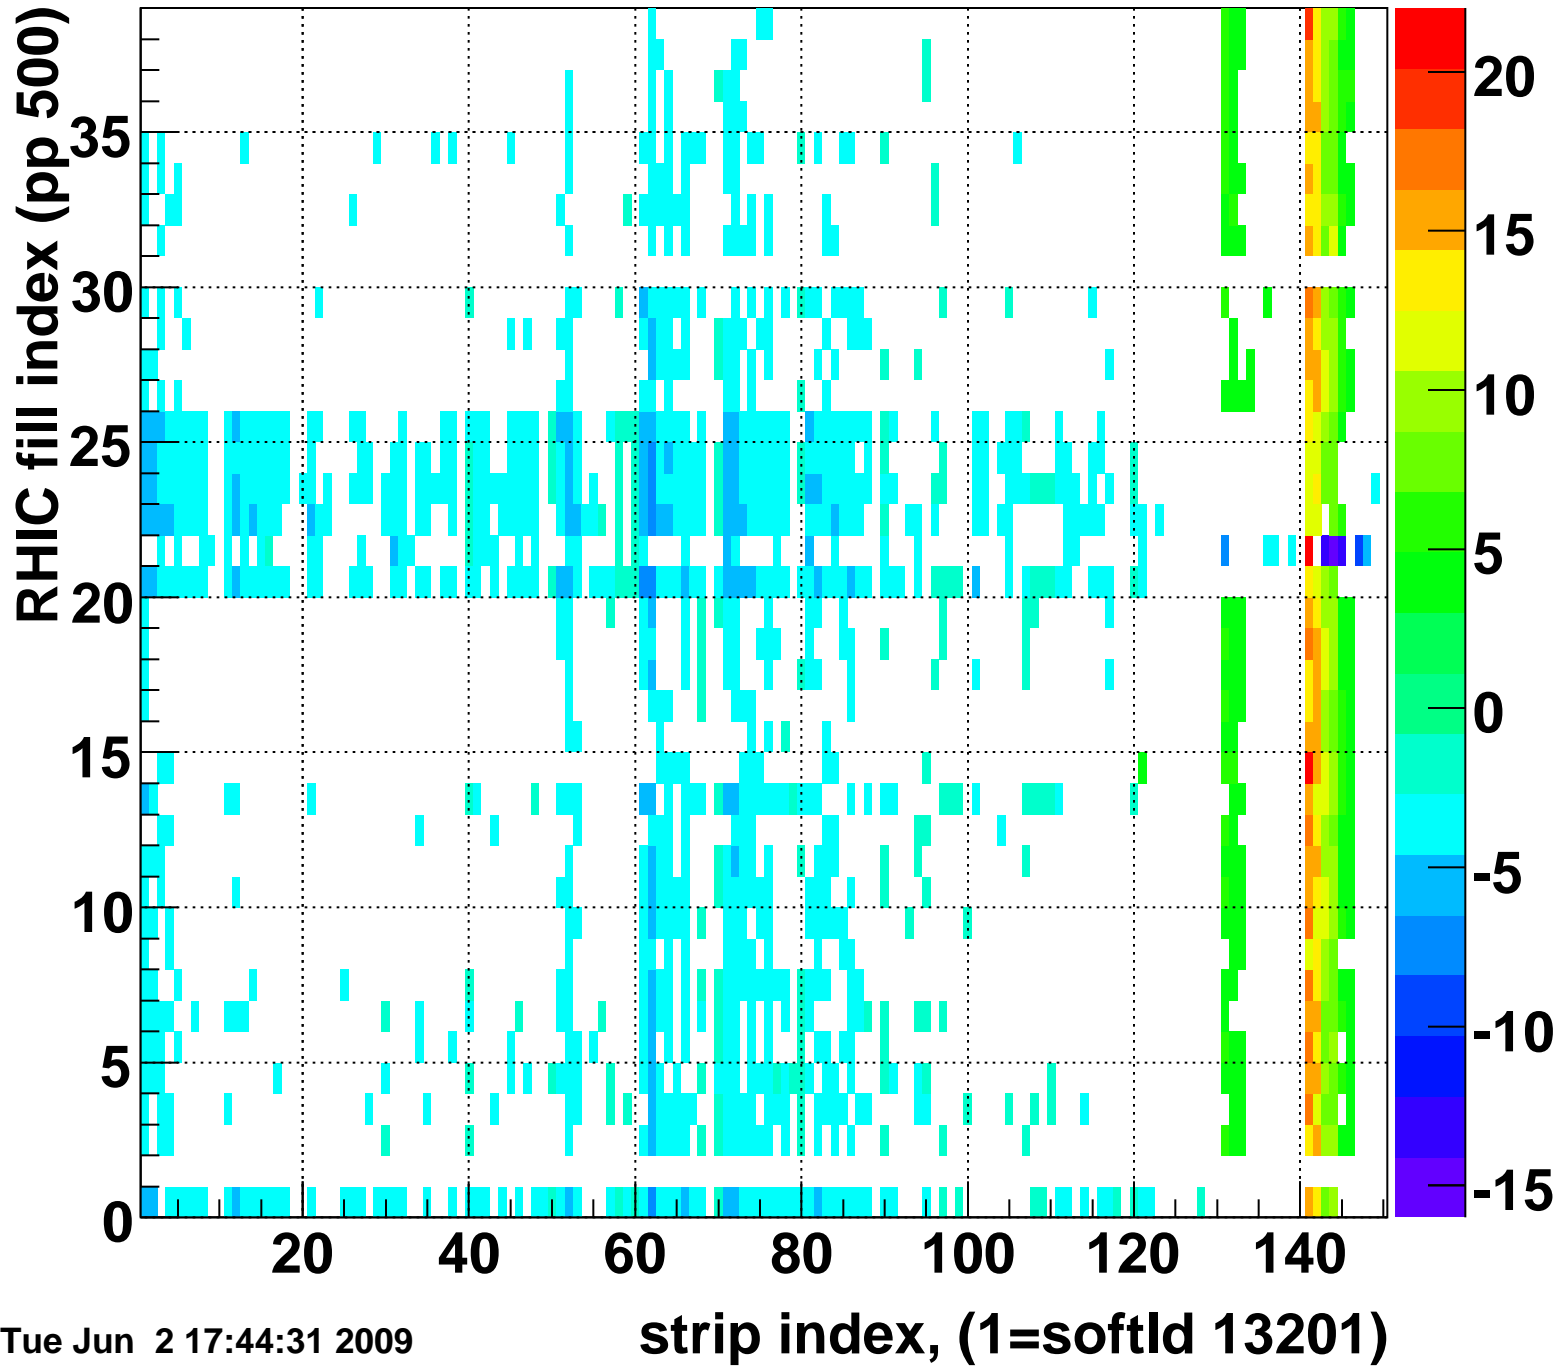

Mpv of ped residuum (ADC), BSMDE mod=89, good strips

Entries 1468

Tue Jun 2 17:44:31 2009

Rms of ped residuum (ADC), BSMDE mod=89, good strips

Entries 5508

Tue Jun 2 17:44:31 2009

Bad strips (color=error bits), BSMDE mod=89

Entries 342

Tue Jun 2 17:44:31 2009

Mpv of ped residuum (ADC), BSMDP mod=89, good strips

Entries 1401

Tue Jun 2 17:44:31 2009

Rms of ped residuum (ADC), BSMDP mod=89, good strips

Entries 5549

Tue Jun 2 17:44:31 2009

Bad strips (color=error bits), BSMDE mod=89

Entries 301

Tue Jun 2 17:44:31 2009