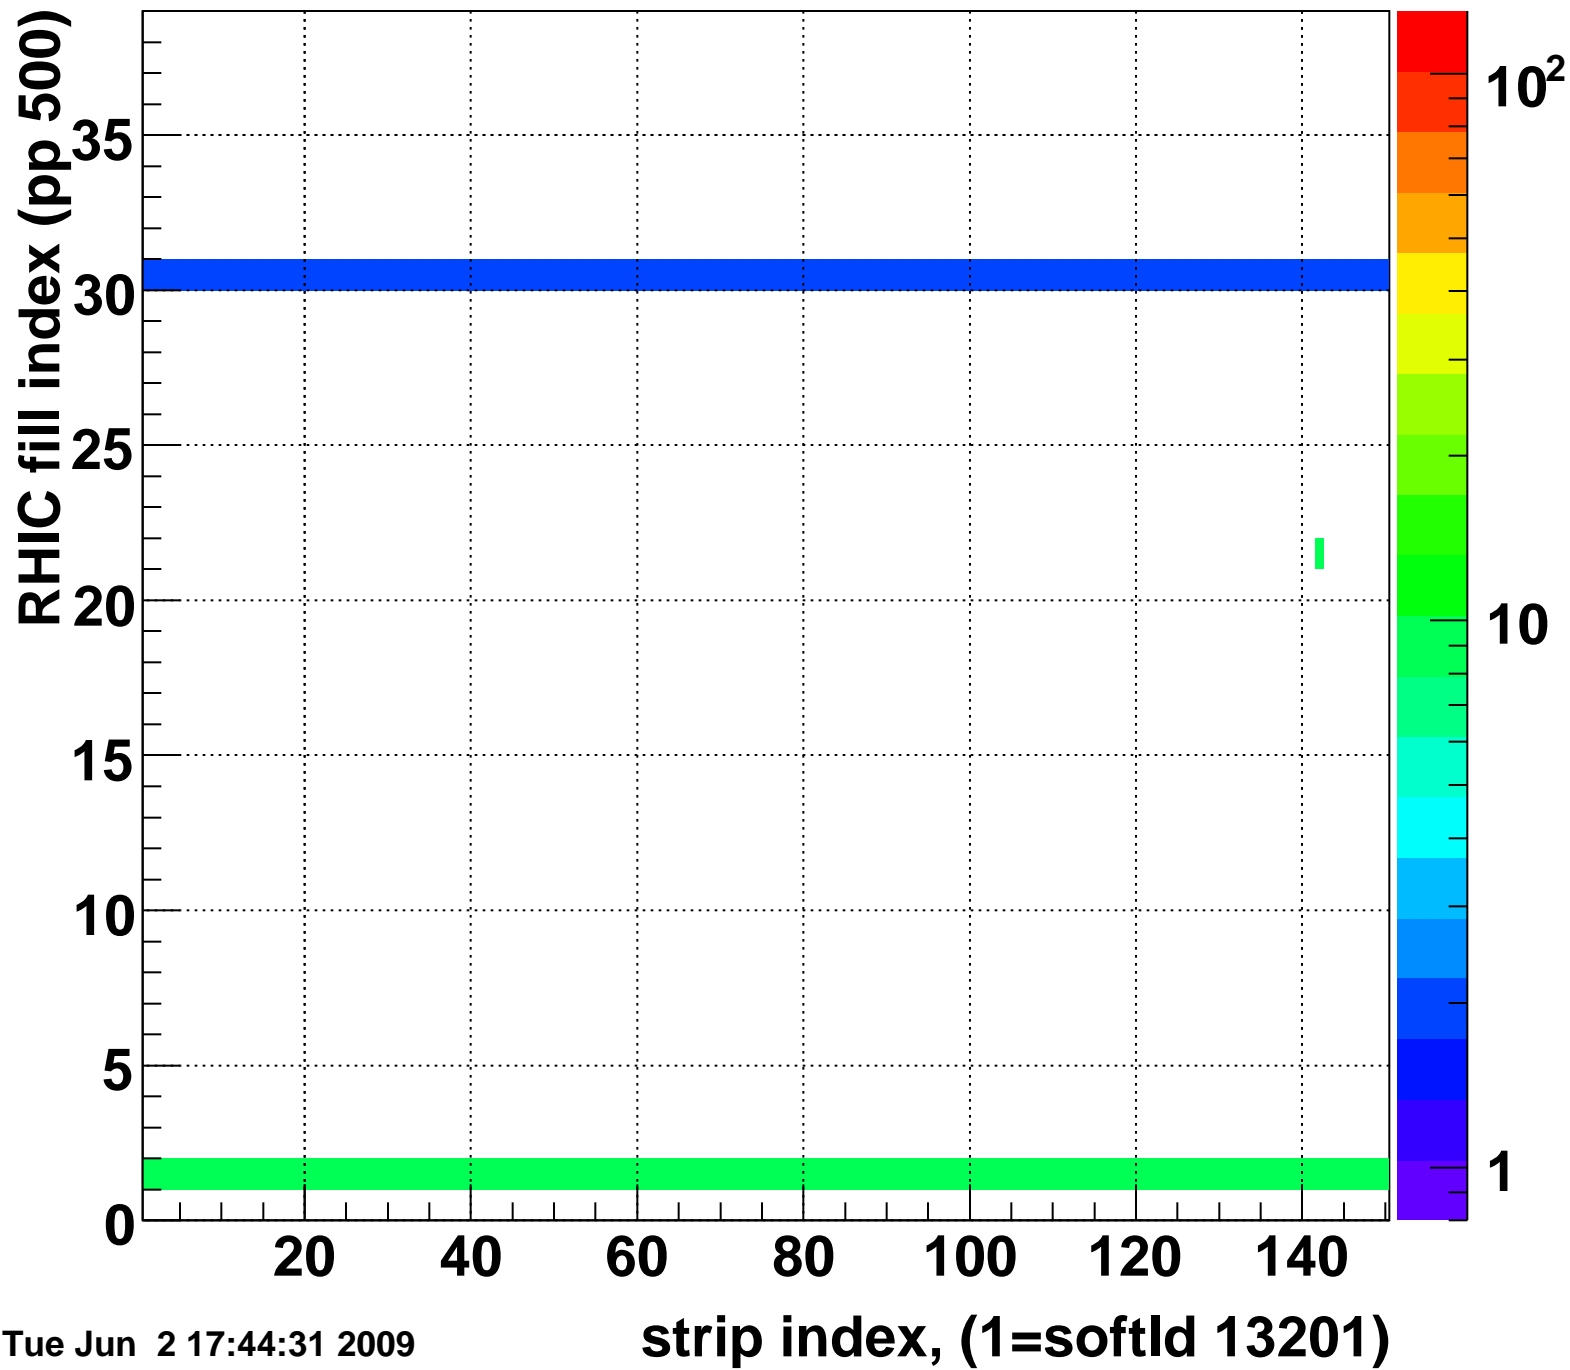

Mpv of ped residuum (ADC), BSMDE mod=89, good strips

Entries 1468

Tue Jun 2 17:44:31 2009

Rms of ped residuum (ADC), BSMDE mod=89, good strips

Entries 5508

Tue Jun 2 17:44:31 2009

Bad strips (color=error bits), BSMDE mod=89

Entries 342

Tue Jun 2 17:44:31 2009

Mpv of ped residuum (ADC), BSMDP mod=89, good strips

Entries 1401

Tue Jun 2 17:44:31 2009

Rms of ped residuum (ADC), BSMDP mod=89, good strips

Entries 5549

Tue Jun 2 17:44:31 2009

Bad strips (color=error bits), BSMDE mod=89

Entries 301

Tue Jun 2 17:44:31 2009