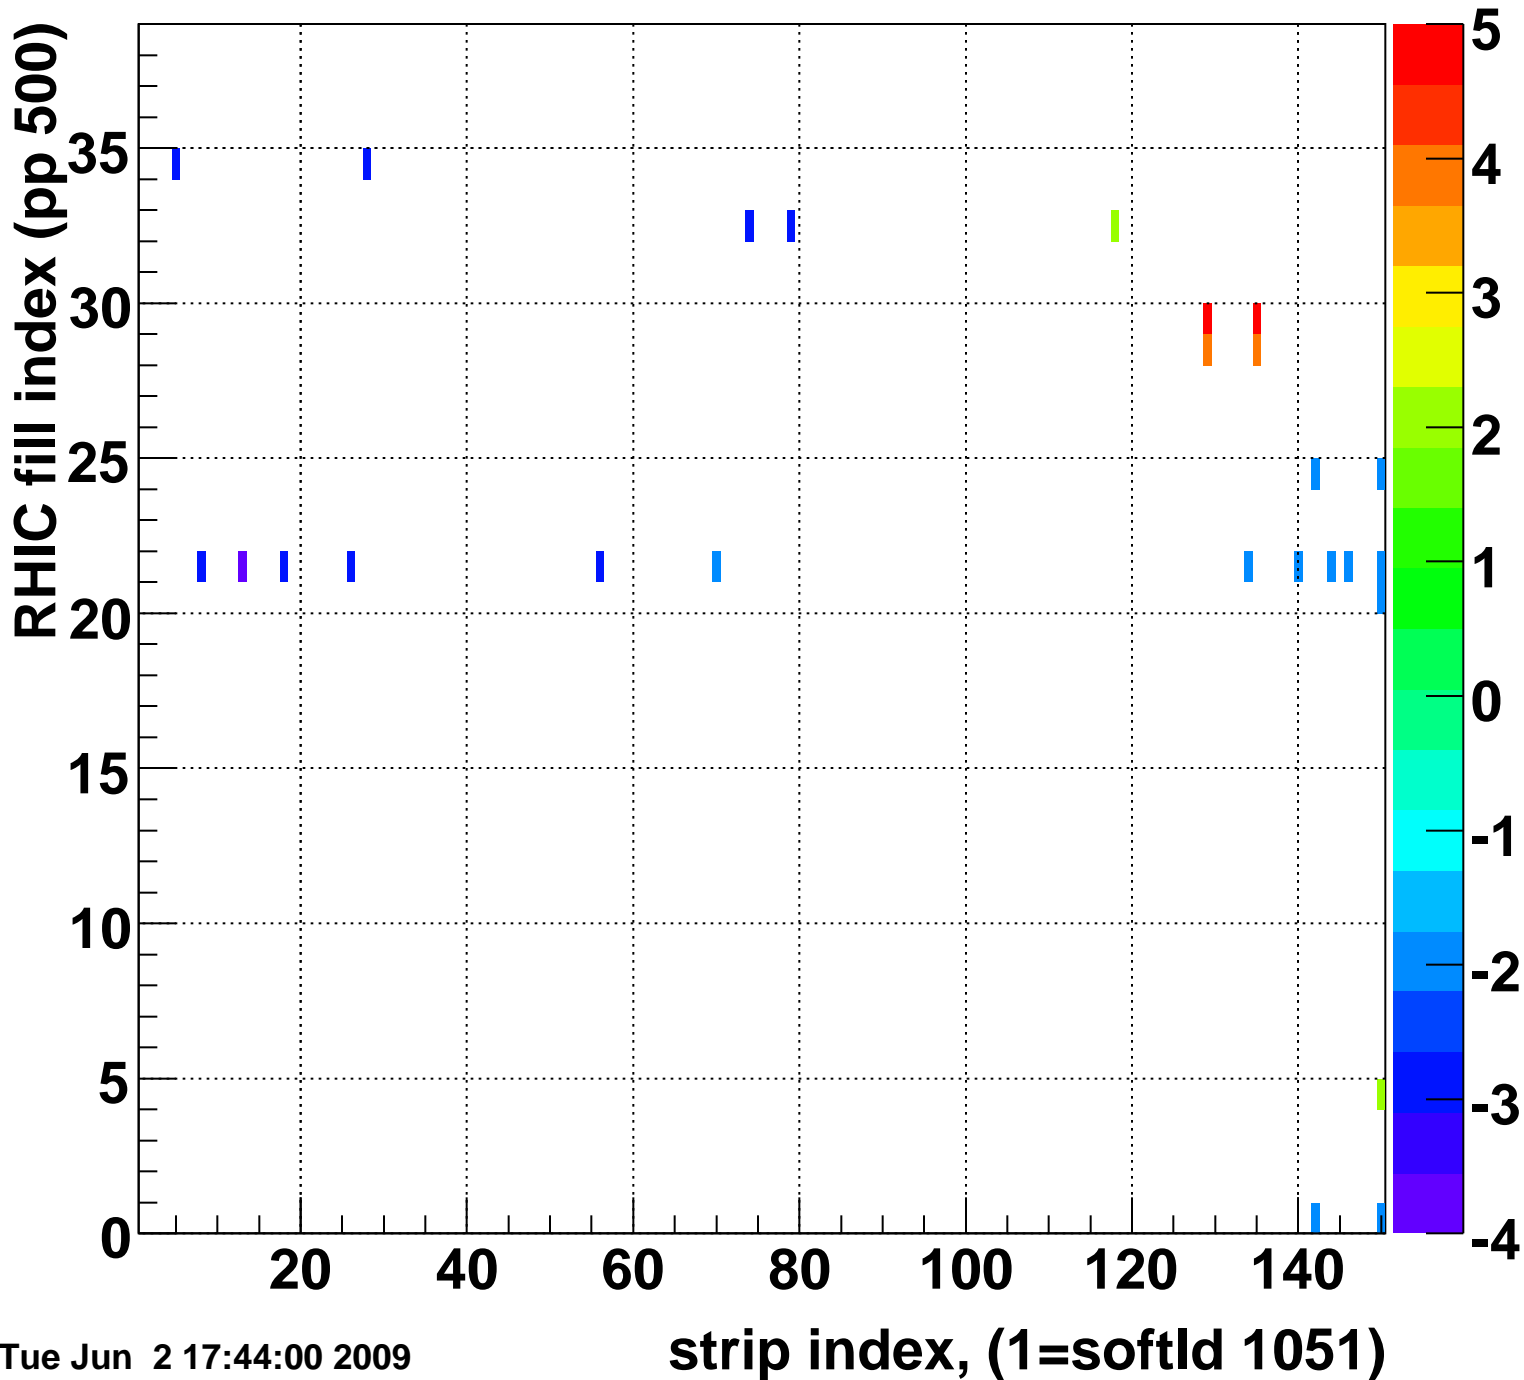

Mpv of ped residuum (ADC), BSMDE mod=8, good strips

Entries 26

Tue Jun 2 17:44:00 2009

Rms of ped residuum (ADC), BSMDE mod=8, good strips

Entries 4176

Tue Jun 2 17:44:00 2009

Bad strips (color=error bits), BSMDE mod=8

Entries 1674

Tue Jun 2 17:44:00 2009

Rms of ped residuum (ADC), BSMDP mod=8, good strips

Entries 4002

Tue Jun 2 17:44:00 2009

Bad strips (color=error bits), BSMDE mod=8

Entries 1848

Tue Jun 2 17:44:00 2009