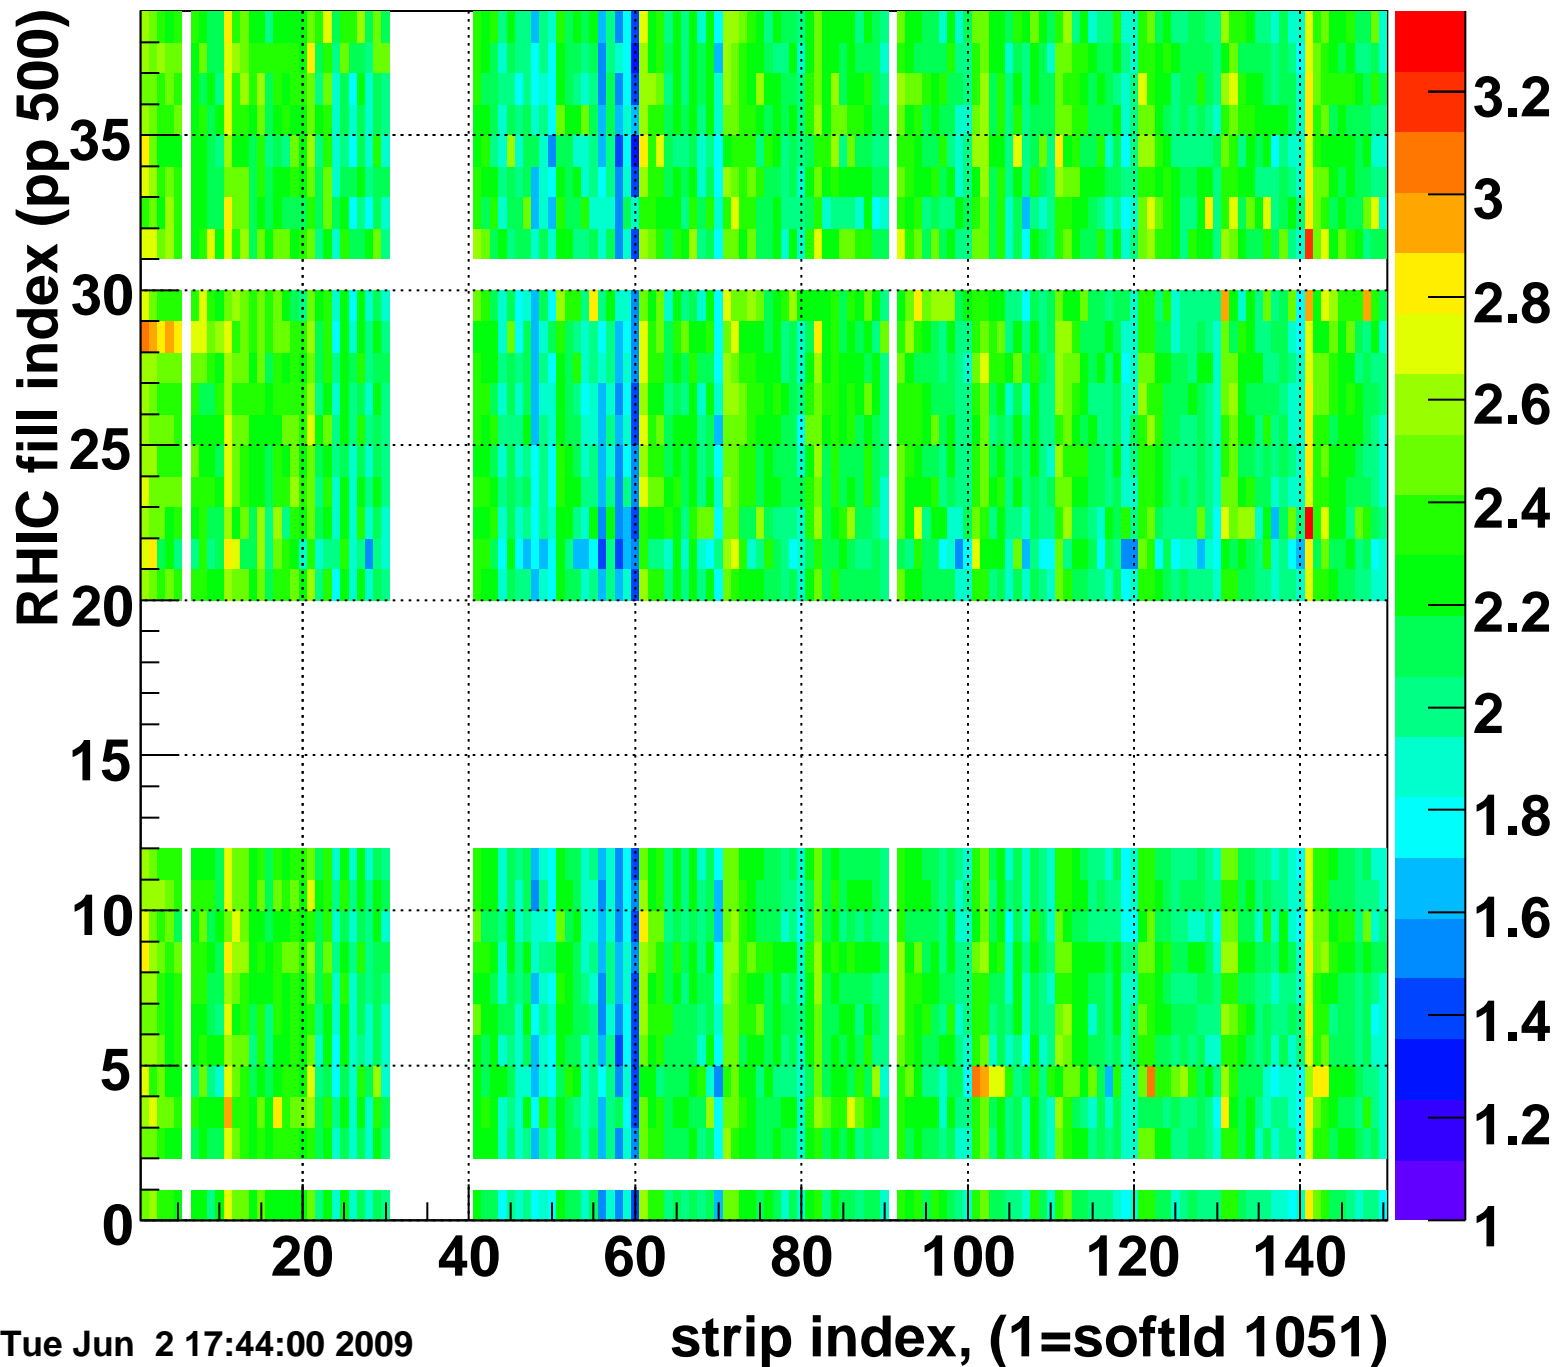

Mpv of ped residuum (ADC), BSMDE mod=8, good strips

Entries 26

Tue Jun 2 17:44:00 2009

Rms of ped residuum (ADC), BSMDE mod=8, good strips

Entries 4176

Tue Jun 2 17:44:00 2009

Bad strips (color=error bits), BSMDE mod=8

Entries 1674

Tue Jun 2 17:44:00 2009

Rms of ped residuum (ADC), BSMDP mod=8, good strips

Entries 4002

Tue Jun 2 17:44:00 2009

Bad strips (color=error bits), BSMDE mod=8

Entries 1848

Tue Jun 2 17:44:00 2009