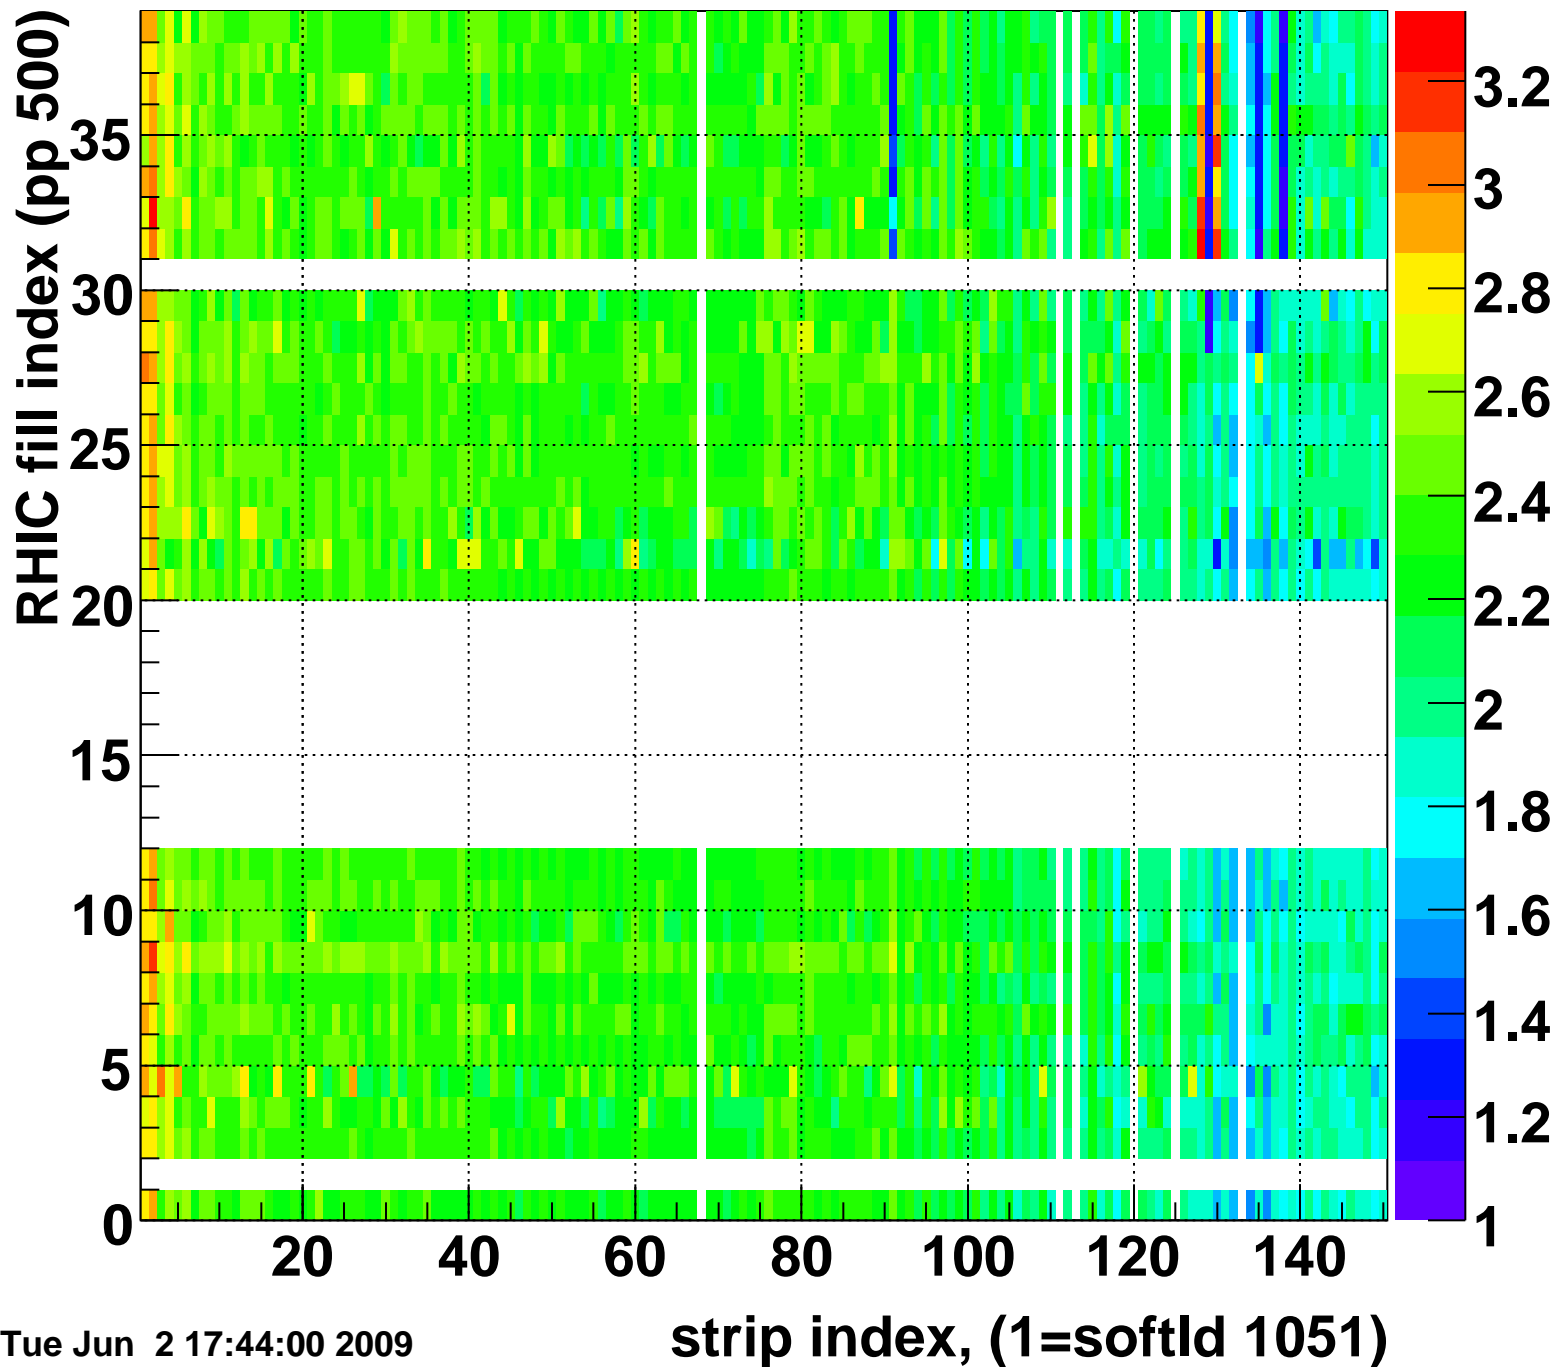

Mpv of ped residuum (ADC), BSMDE mod=8, good strips

Entries 26

Tue Jun 2 17:44:00 2009

Rms of ped residuum (ADC), BSMDE mod=8, good strips

Entries 4176

Tue Jun 2 17:44:00 2009

Bad strips (color=error bits), BSMDE mod=8

Entries 1674

Tue Jun 2 17:44:00 2009

Rms of ped residuum (ADC), BSMDP mod=8, good strips

Entries 4002

Tue Jun 2 17:44:00 2009

Bad strips (color=error bits), BSMDE mod=8

Entries 1848

Tue Jun 2 17:44:00 2009