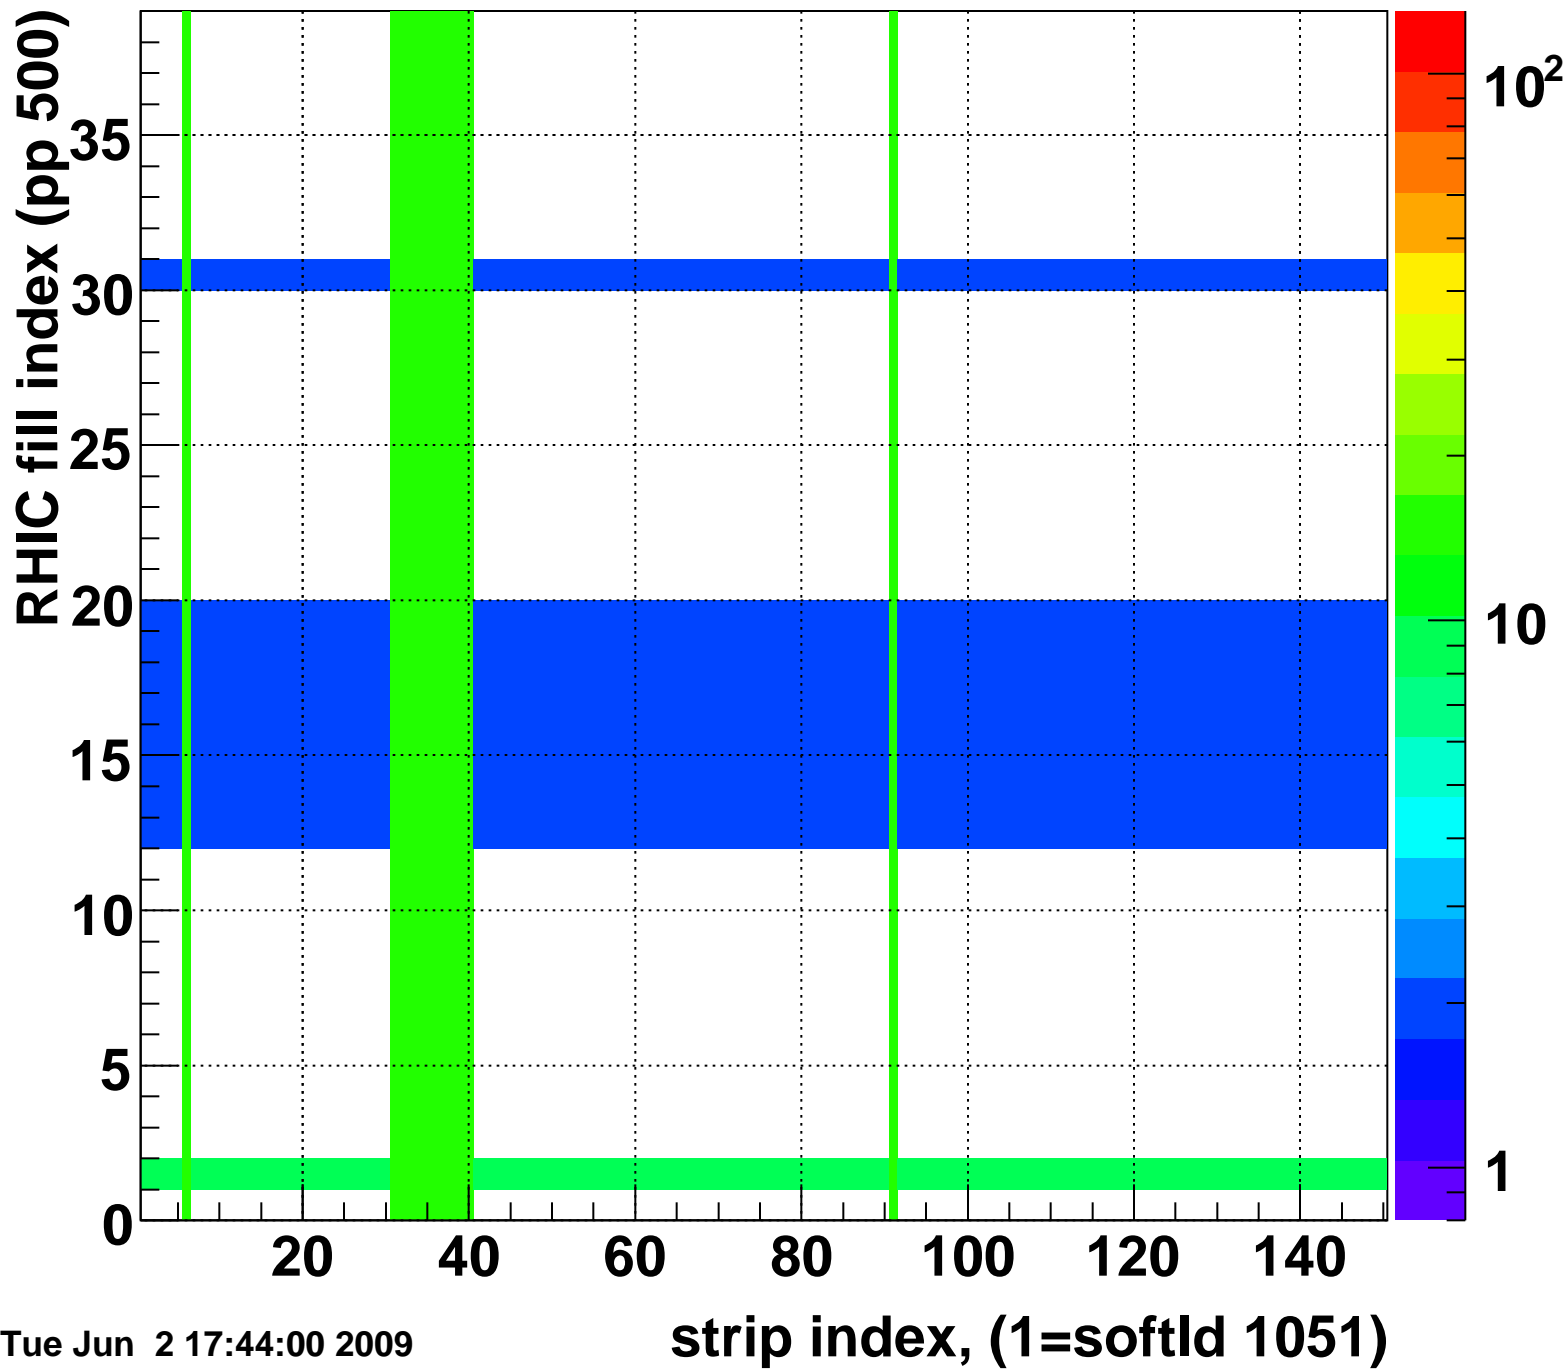

Mpv of ped residuum (ADC), BSMDE mod=8, good strips

Entries 26

Tue Jun 2 17:44:00 2009

Rms of ped residuum (ADC), BSMDE mod=8, good strips

Entries 4176

Tue Jun 2 17:44:00 2009

Bad strips (color=error bits), BSMDE mod=8

Entries 1674

Tue Jun 2 17:44:00 2009

Rms of ped residuum (ADC), BSMDP mod=8, good strips

Entries 4002

Tue Jun 2 17:44:00 2009

Bad strips (color=error bits), BSMDE mod=8

Entries 1848

Tue Jun 2 17:44:00 2009