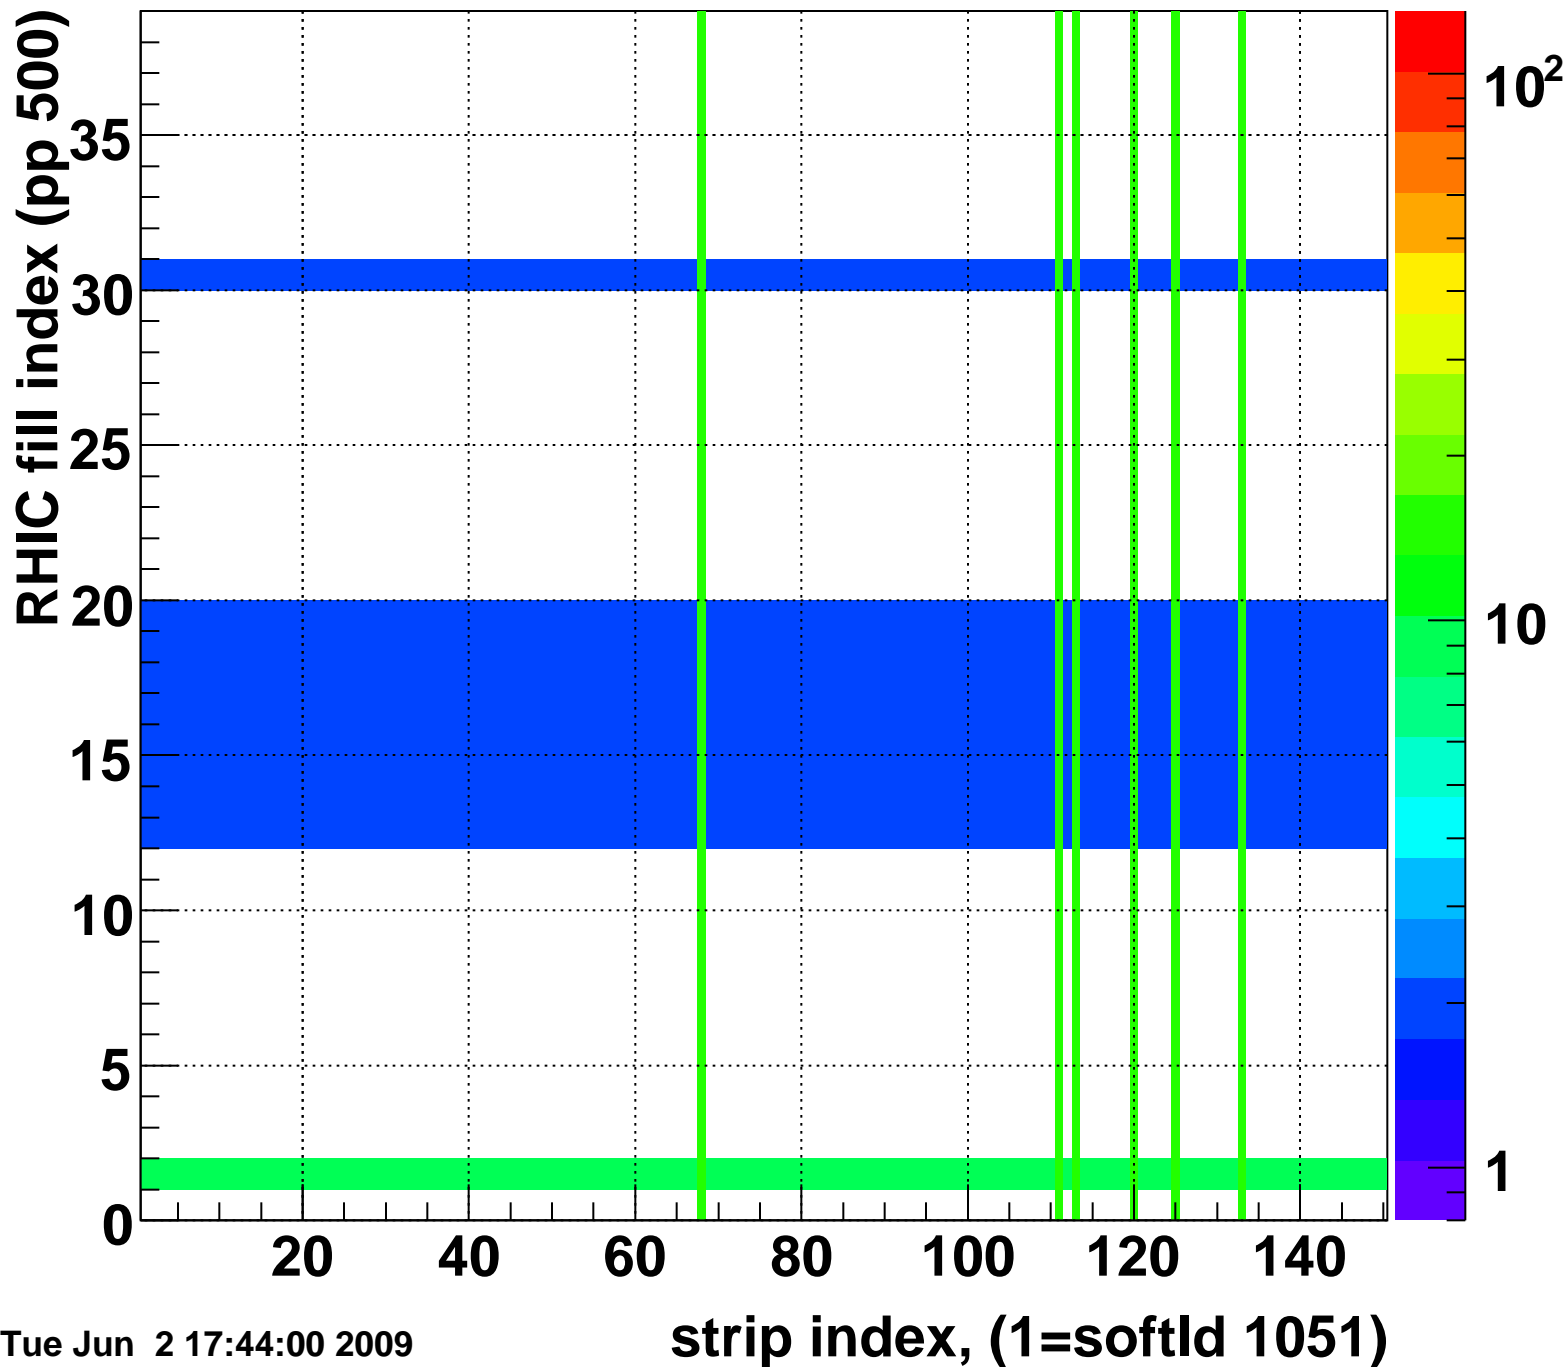

Mpv of ped residuum (ADC), BSMDE mod=8, good strips

Entries 26

Tue Jun 2 17:44:00 2009

Rms of ped residuum (ADC), BSMDE mod=8, good strips

Entries 4176

Tue Jun 2 17:44:00 2009

Bad strips (color=error bits), BSMDE mod=8

Entries 1674

Tue Jun 2 17:44:00 2009

Rms of ped residuum (ADC), BSMDP mod=8, good strips

Entries 4002

Tue Jun 2 17:44:00 2009

Bad strips (color=error bits), BSMDE mod=8

Entries 1848

Tue Jun 2 17:44:00 2009