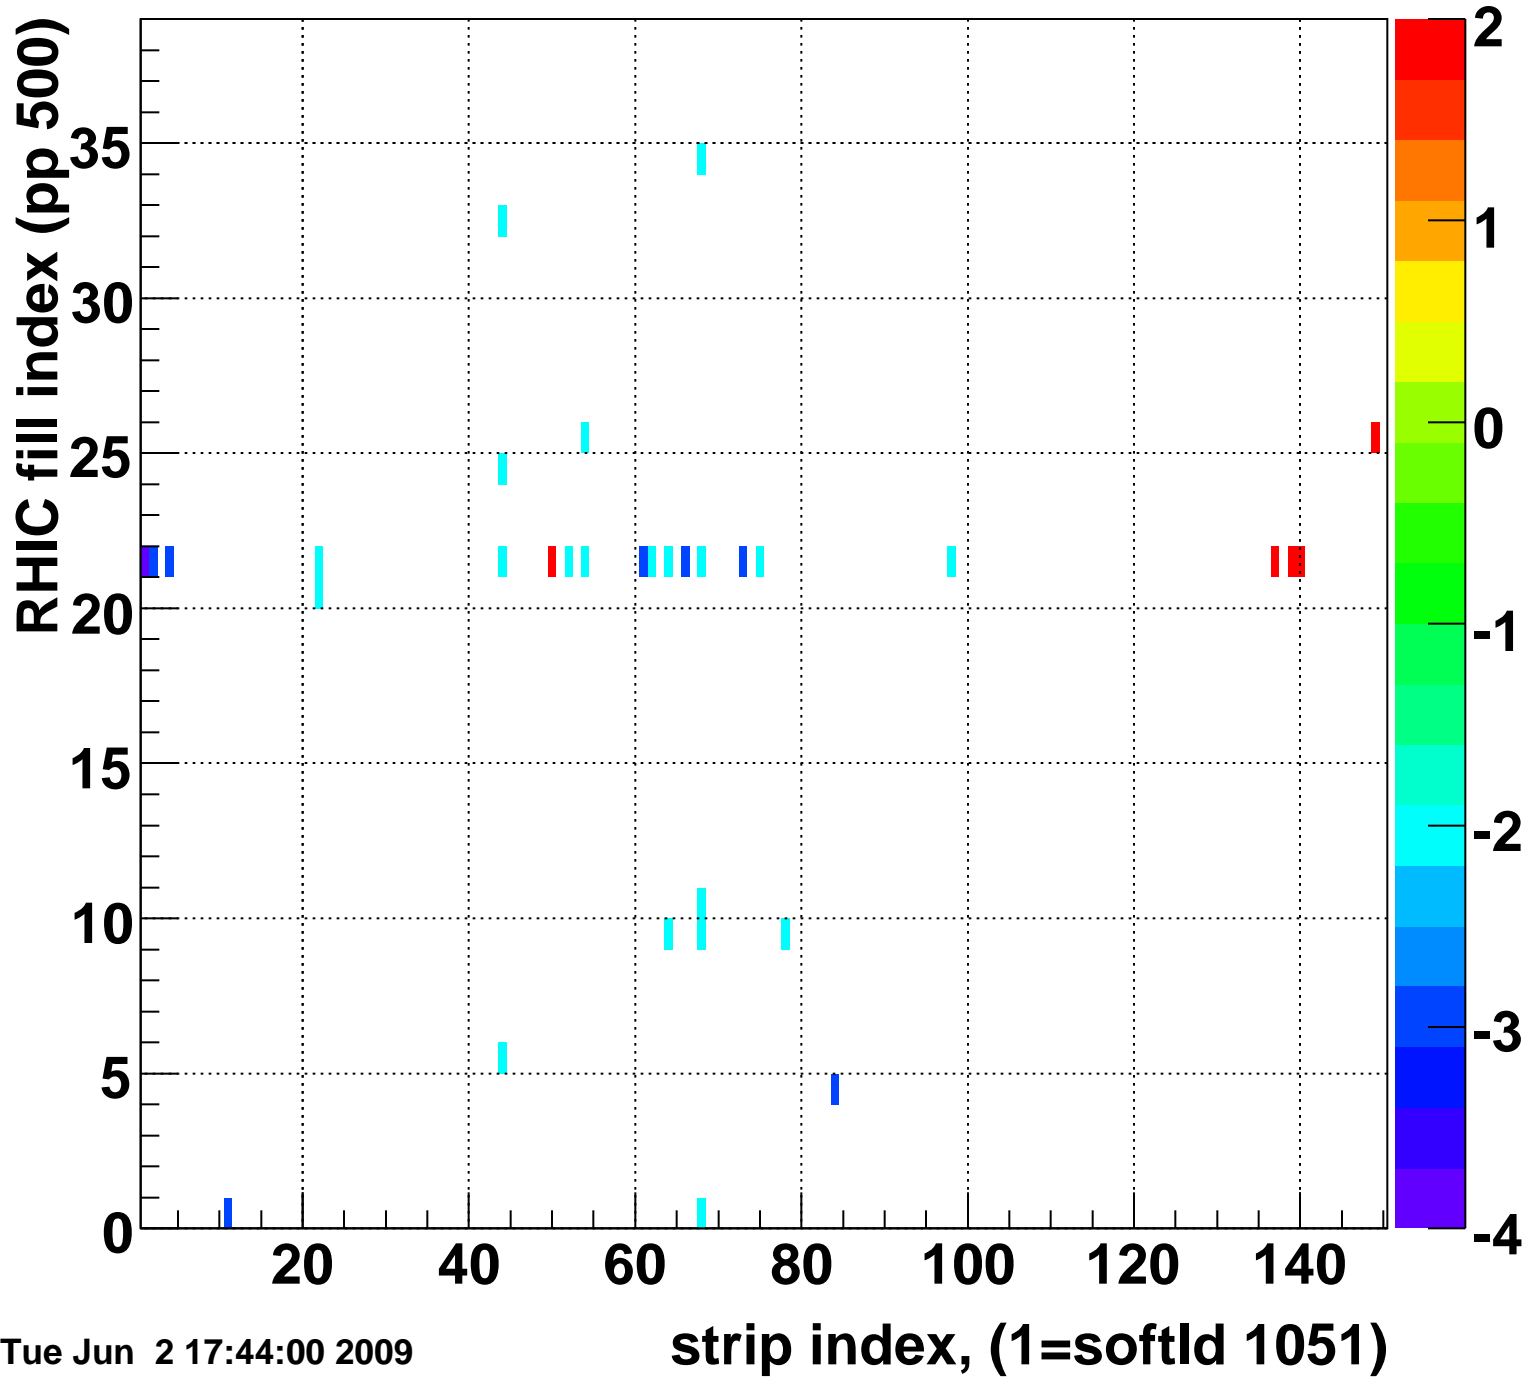

Mpv of ped residuum (ADC), BSMDE mod=8, good strips

Entries 26

Tue Jun 2 17:44:00 2009

Rms of ped residuum (ADC), BSMDE mod=8, good strips

Entries 4176

Tue Jun 2 17:44:00 2009

Bad strips (color=error bits), BSMDE mod=8

Entries 1674

Tue Jun 2 17:44:00 2009

Rms of ped residuum (ADC), BSMDP mod=8, good strips

Entries 4002

Tue Jun 2 17:44:00 2009

Bad strips (color=error bits), BSMDE mod=8

Entries 1848

Tue Jun 2 17:44:00 2009