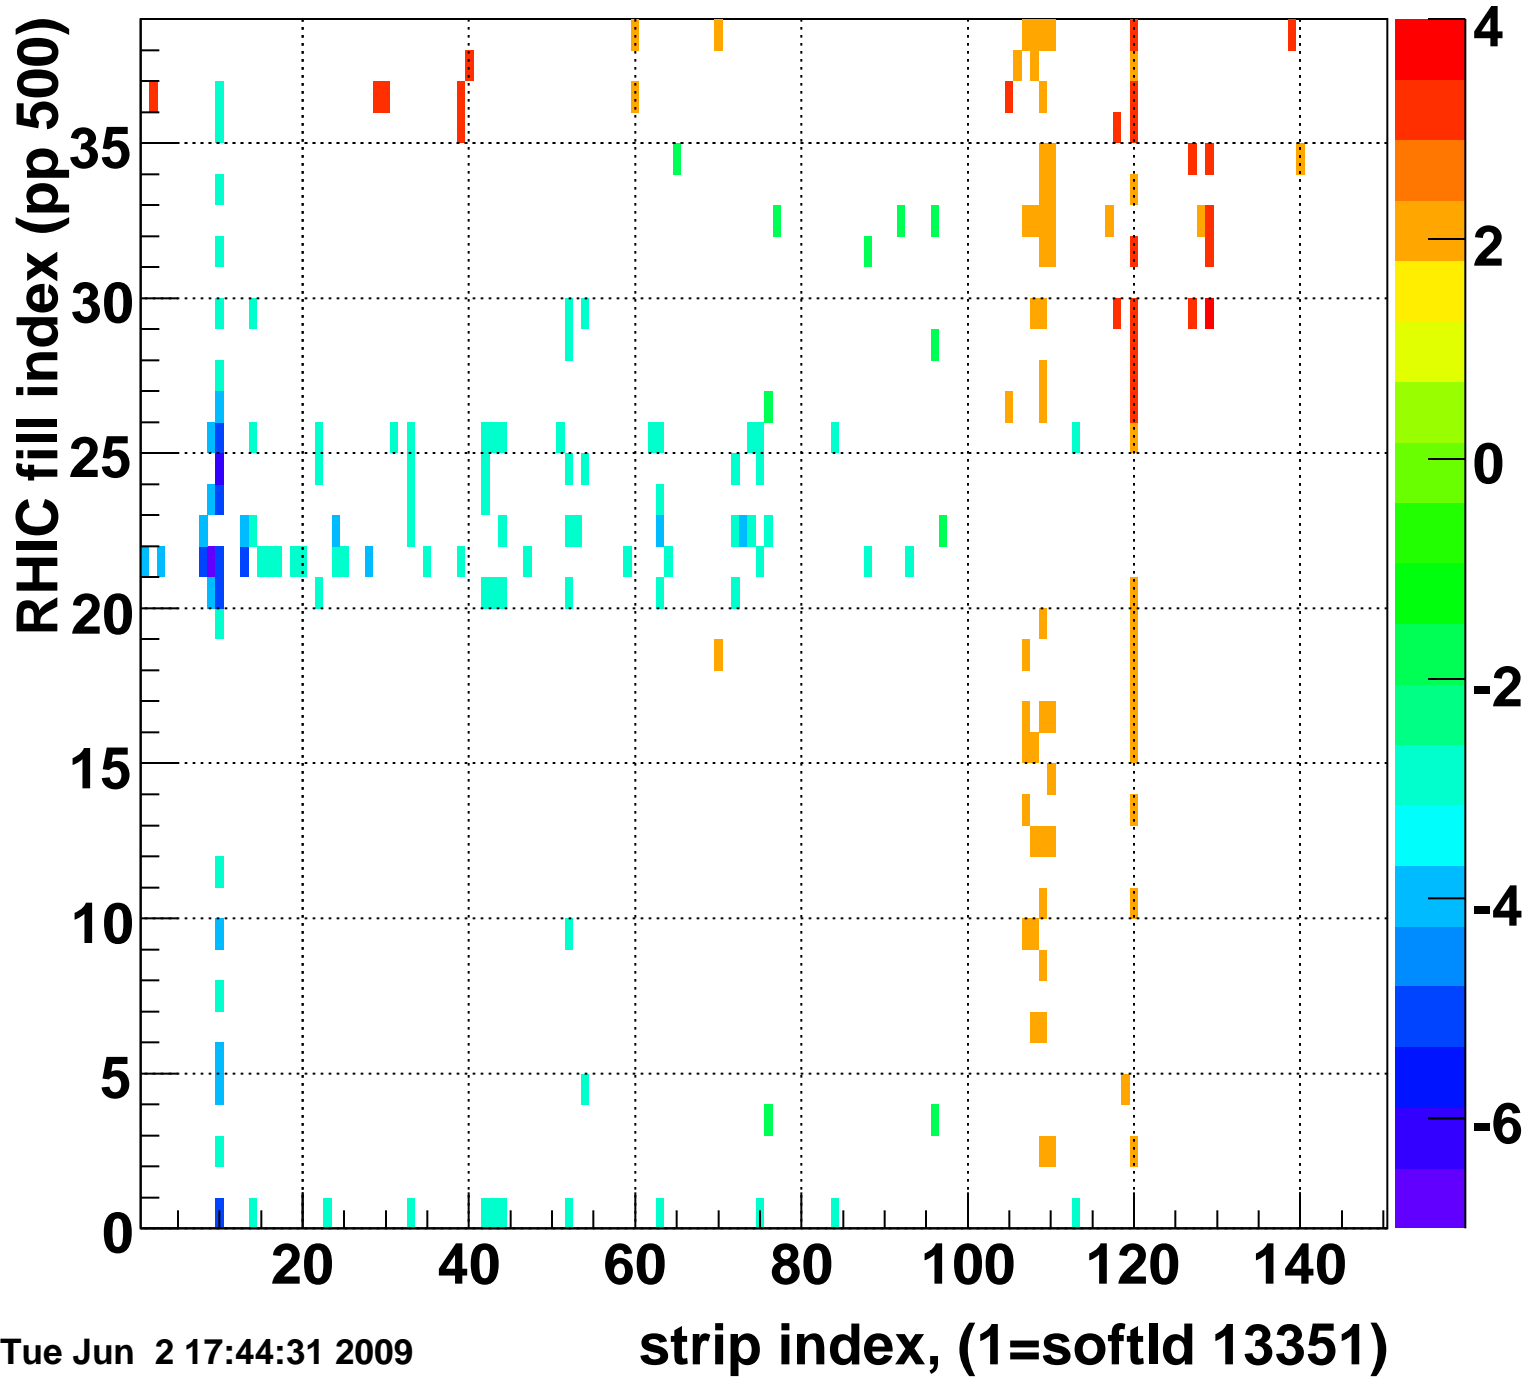

Rms of ped residuum (ADC), BSMDE mod=90, good strips

Entries 5550

Tue Jun 2 17:44:31 2009

Bad strips (color=error bits), BSMDE mod=90

Entries 300

Tue Jun 2 17:44:31 2009

Mpv of ped residuum (ADC), BSMDP mod=90, good strips

Entries 201

Tue Jun 2 17:44:31 2009

Rms of ped residuum (ADC), BSMDP mod=90, good strips

Entries 5550

Bad strips (color=error bits), BSMDE mod=90

Entries 300

Tue Jun 2 17:44:32 2009