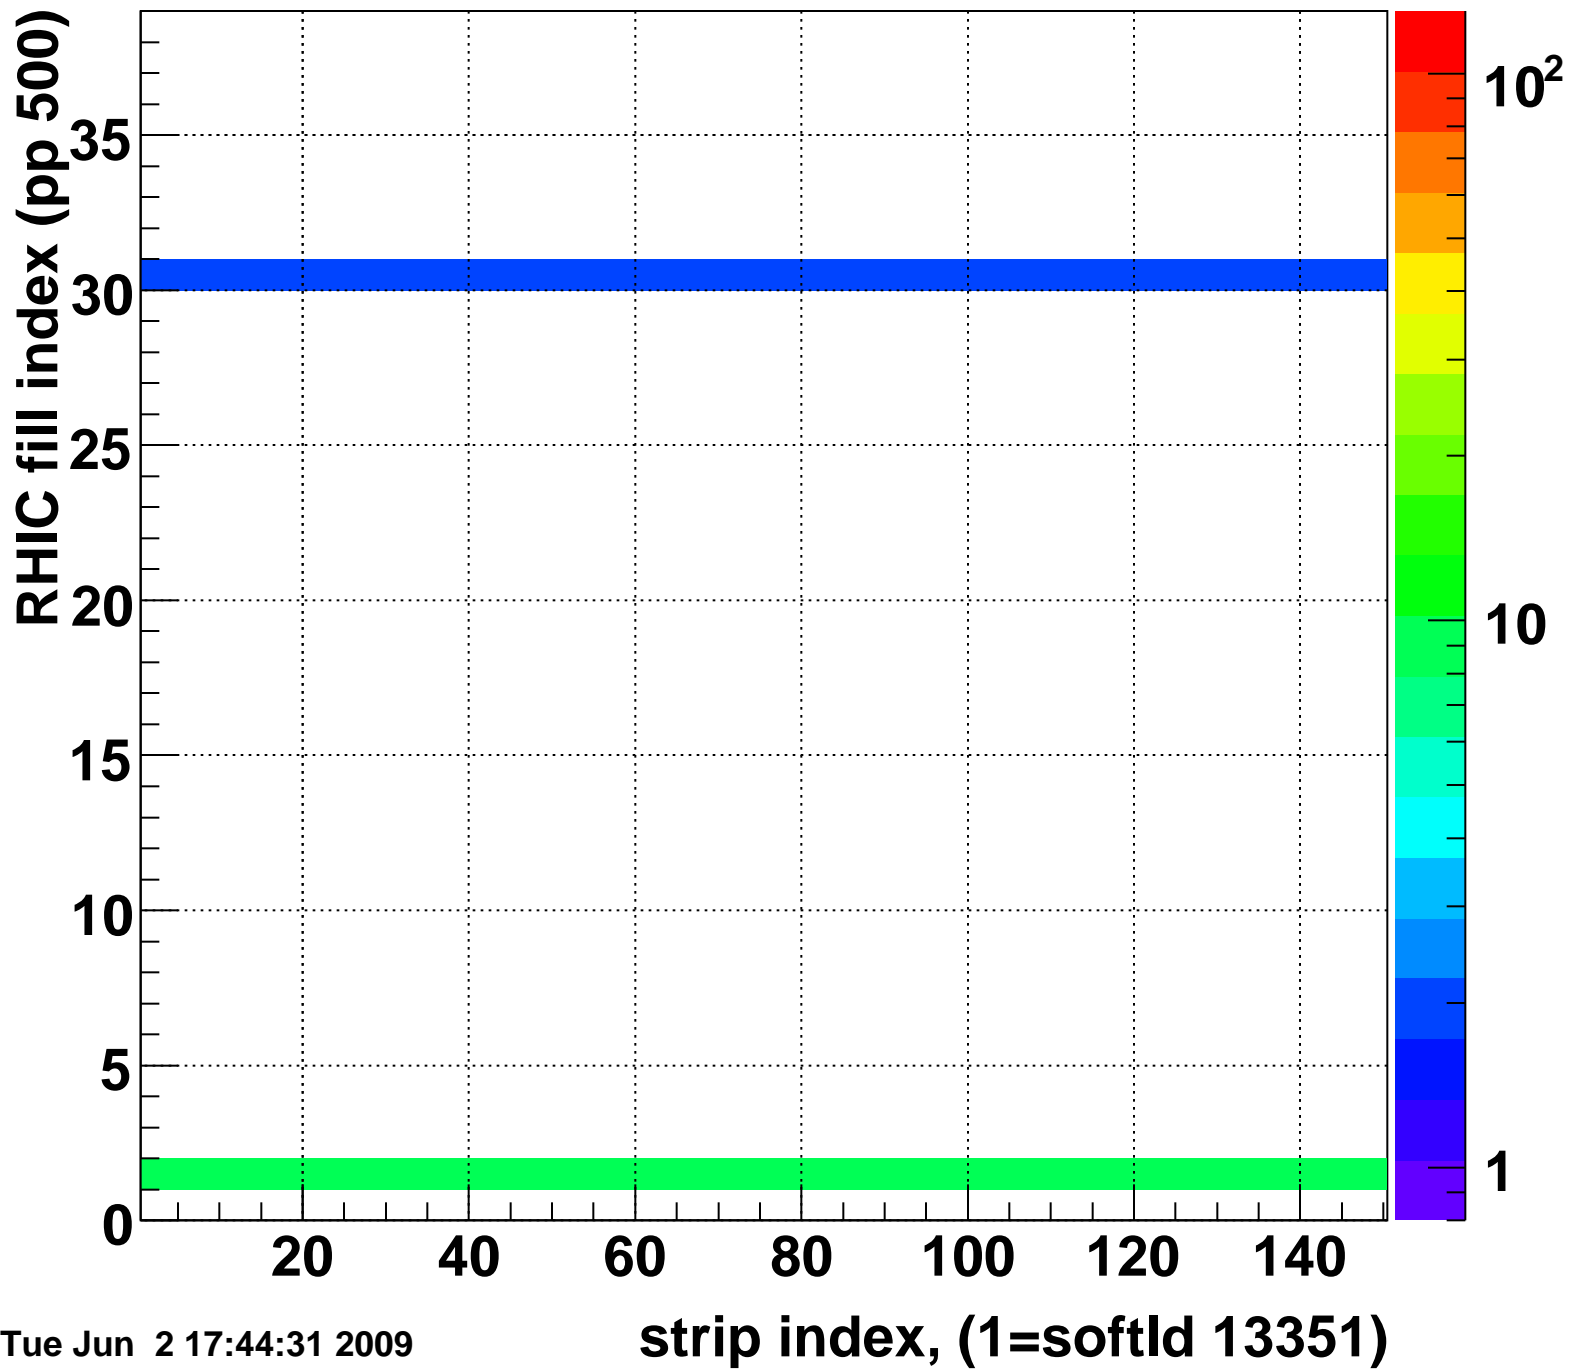

Rms of ped residuum (ADC), BSMDE mod=90, good strips

Entries 5550

Tue Jun 2 17:44:31 2009

Bad strips (color=error bits), BSMDE mod=90

Entries 300

Tue Jun 2 17:44:31 2009

Mpv of ped residuum (ADC), BSMDP mod=90, good strips

Entries 201

Tue Jun 2 17:44:31 2009

Rms of ped residuum (ADC), BSMDP mod=90, good strips

Entries 5550

Bad strips (color=error bits), BSMDE mod=90

Entries 300

Tue Jun 2 17:44:32 2009