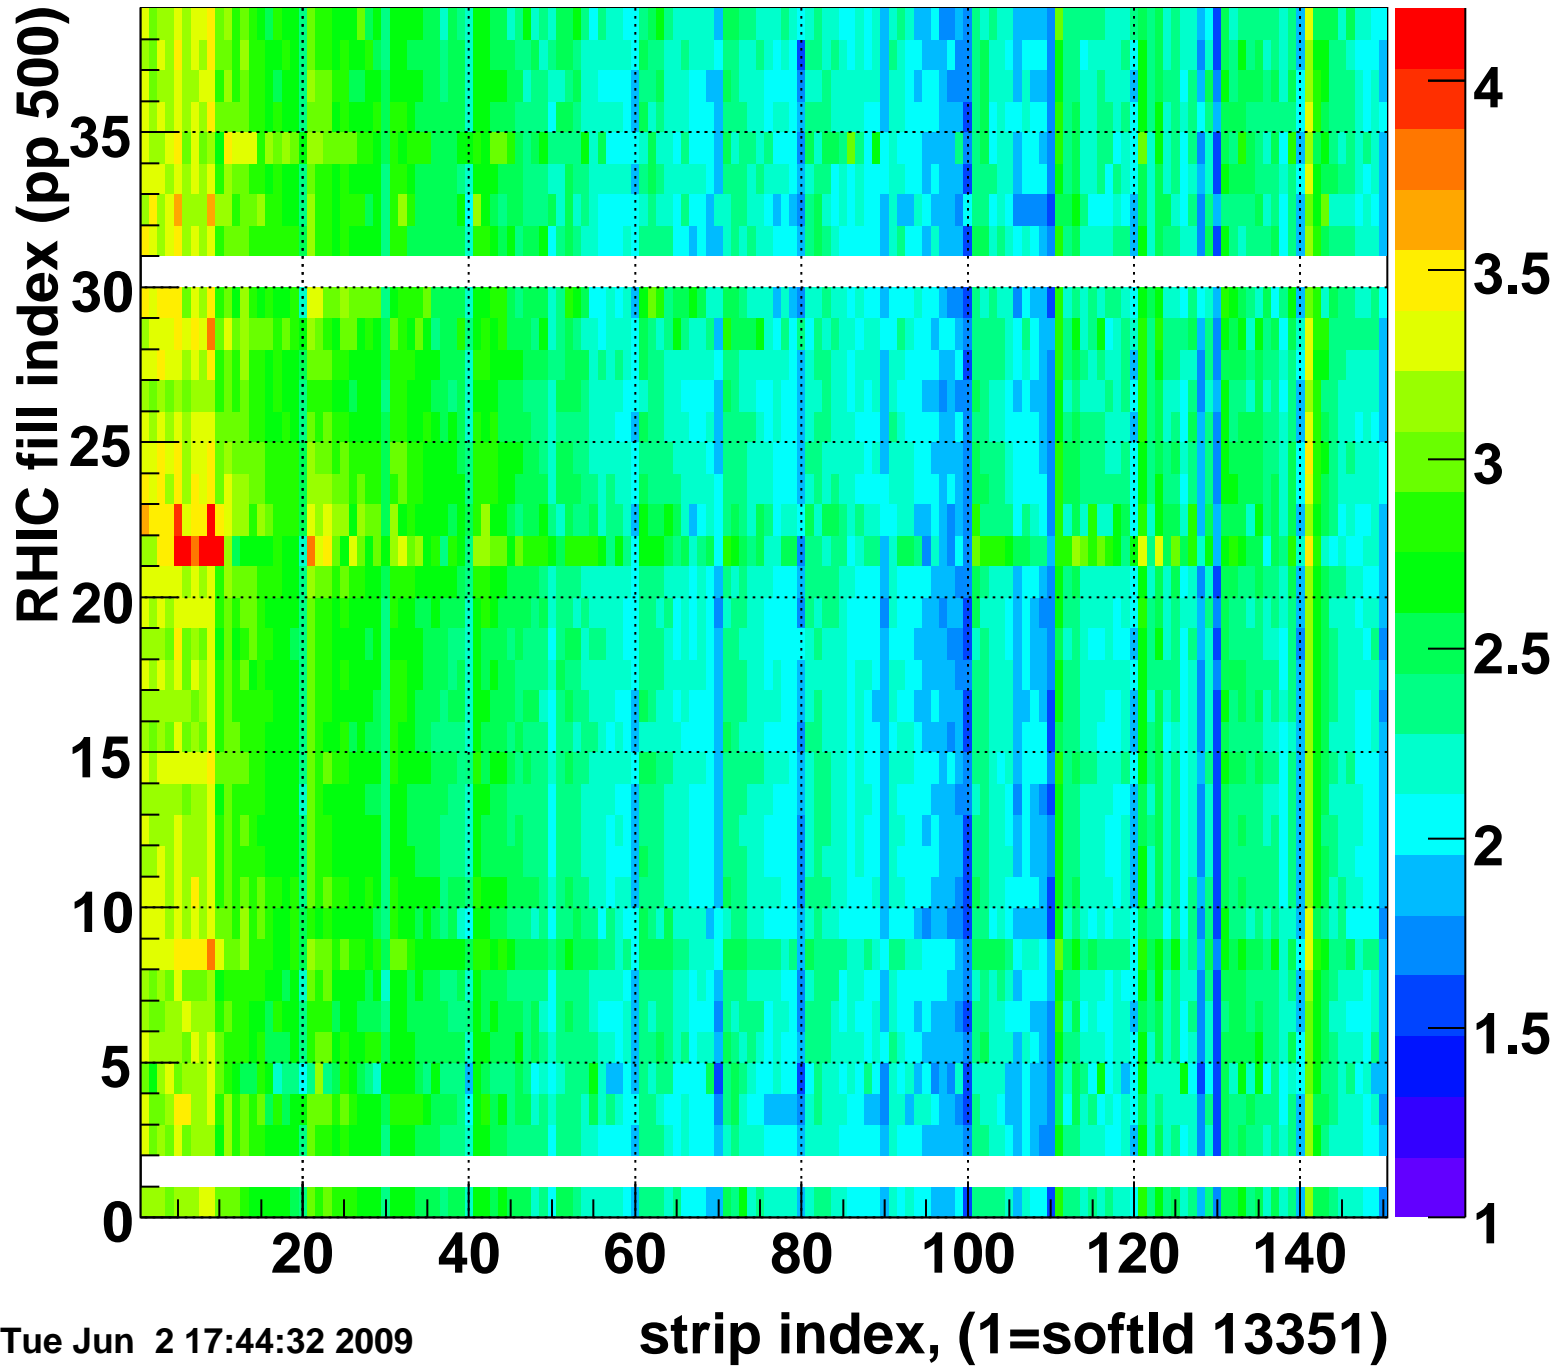

Rms of ped residuum (ADC), BSMDE mod=90, good strips

Entries 5550

Tue Jun 2 17:44:31 2009

Bad strips (color=error bits), BSMDE mod=90

Entries 300

Tue Jun 2 17:44:31 2009

Mpv of ped residuum (ADC), BSMDP mod=90, good strips

Entries 201

Tue Jun 2 17:44:31 2009

Rms of ped residuum (ADC), BSMDP mod=90, good strips

Entries 5550

Bad strips (color=error bits), BSMDE mod=90

Entries 300

Tue Jun 2 17:44:32 2009