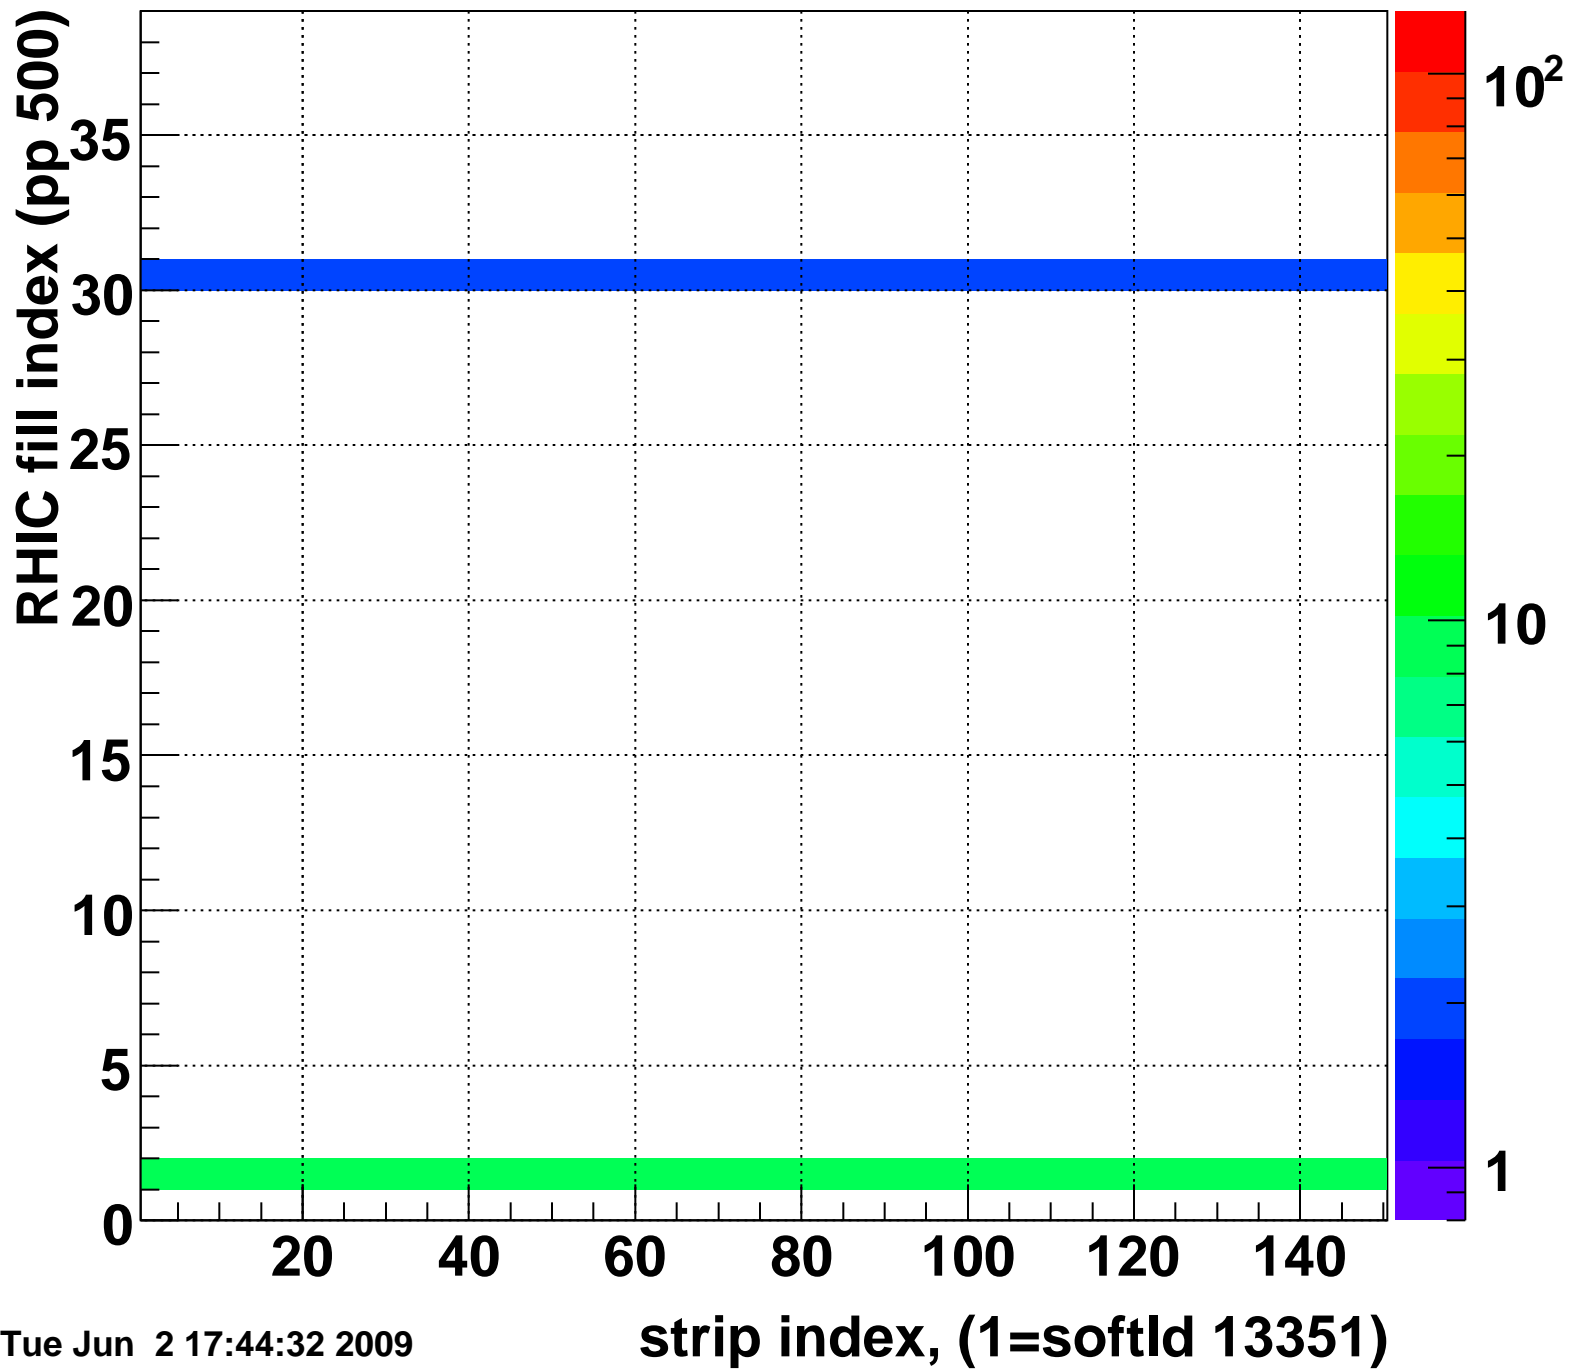

Rms of ped residuum (ADC), BSMDE mod=90, good strips

Entries 5550

Tue Jun 2 17:44:31 2009

Bad strips (color=error bits), BSMDE mod=90

Entries 300

Tue Jun 2 17:44:31 2009

Mpv of ped residuum (ADC), BSMDP mod=90, good strips

Entries 201

Tue Jun 2 17:44:31 2009

Rms of ped residuum (ADC), BSMDP mod=90, good strips

Entries 5550

Bad strips (color=error bits), BSMDE mod=90

Entries 300

Tue Jun 2 17:44:32 2009