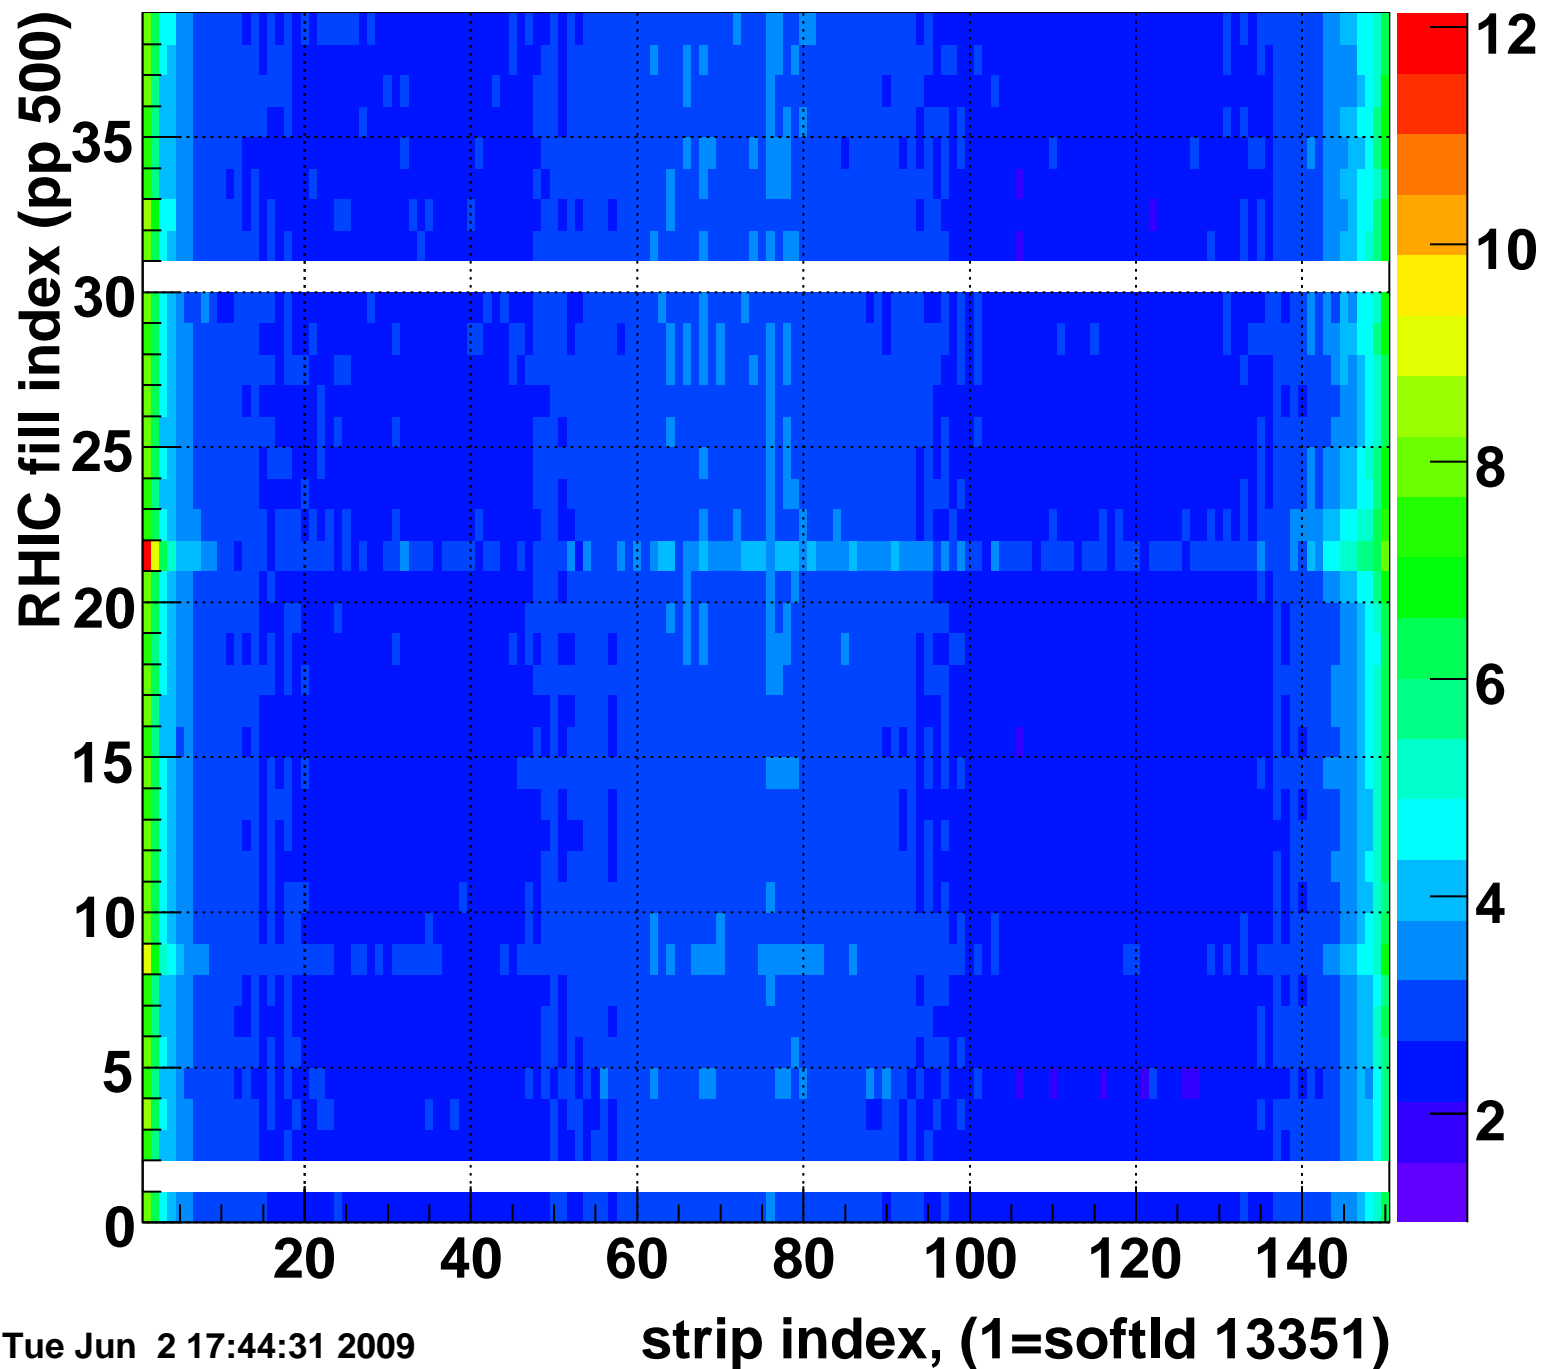

Rms of ped residuum (ADC), BSMDE mod=90, good strips

Entries 5550

Tue Jun 2 17:44:31 2009

Bad strips (color=error bits), BSMDE mod=90

Entries 300

Tue Jun 2 17:44:31 2009

Mpv of ped residuum (ADC), BSMDP mod=90, good strips

Entries 201

Tue Jun 2 17:44:31 2009

Rms of ped residuum (ADC), BSMDP mod=90, good strips

Entries 5550

Bad strips (color=error bits), BSMDE mod=90

Entries 300

Tue Jun 2 17:44:32 2009