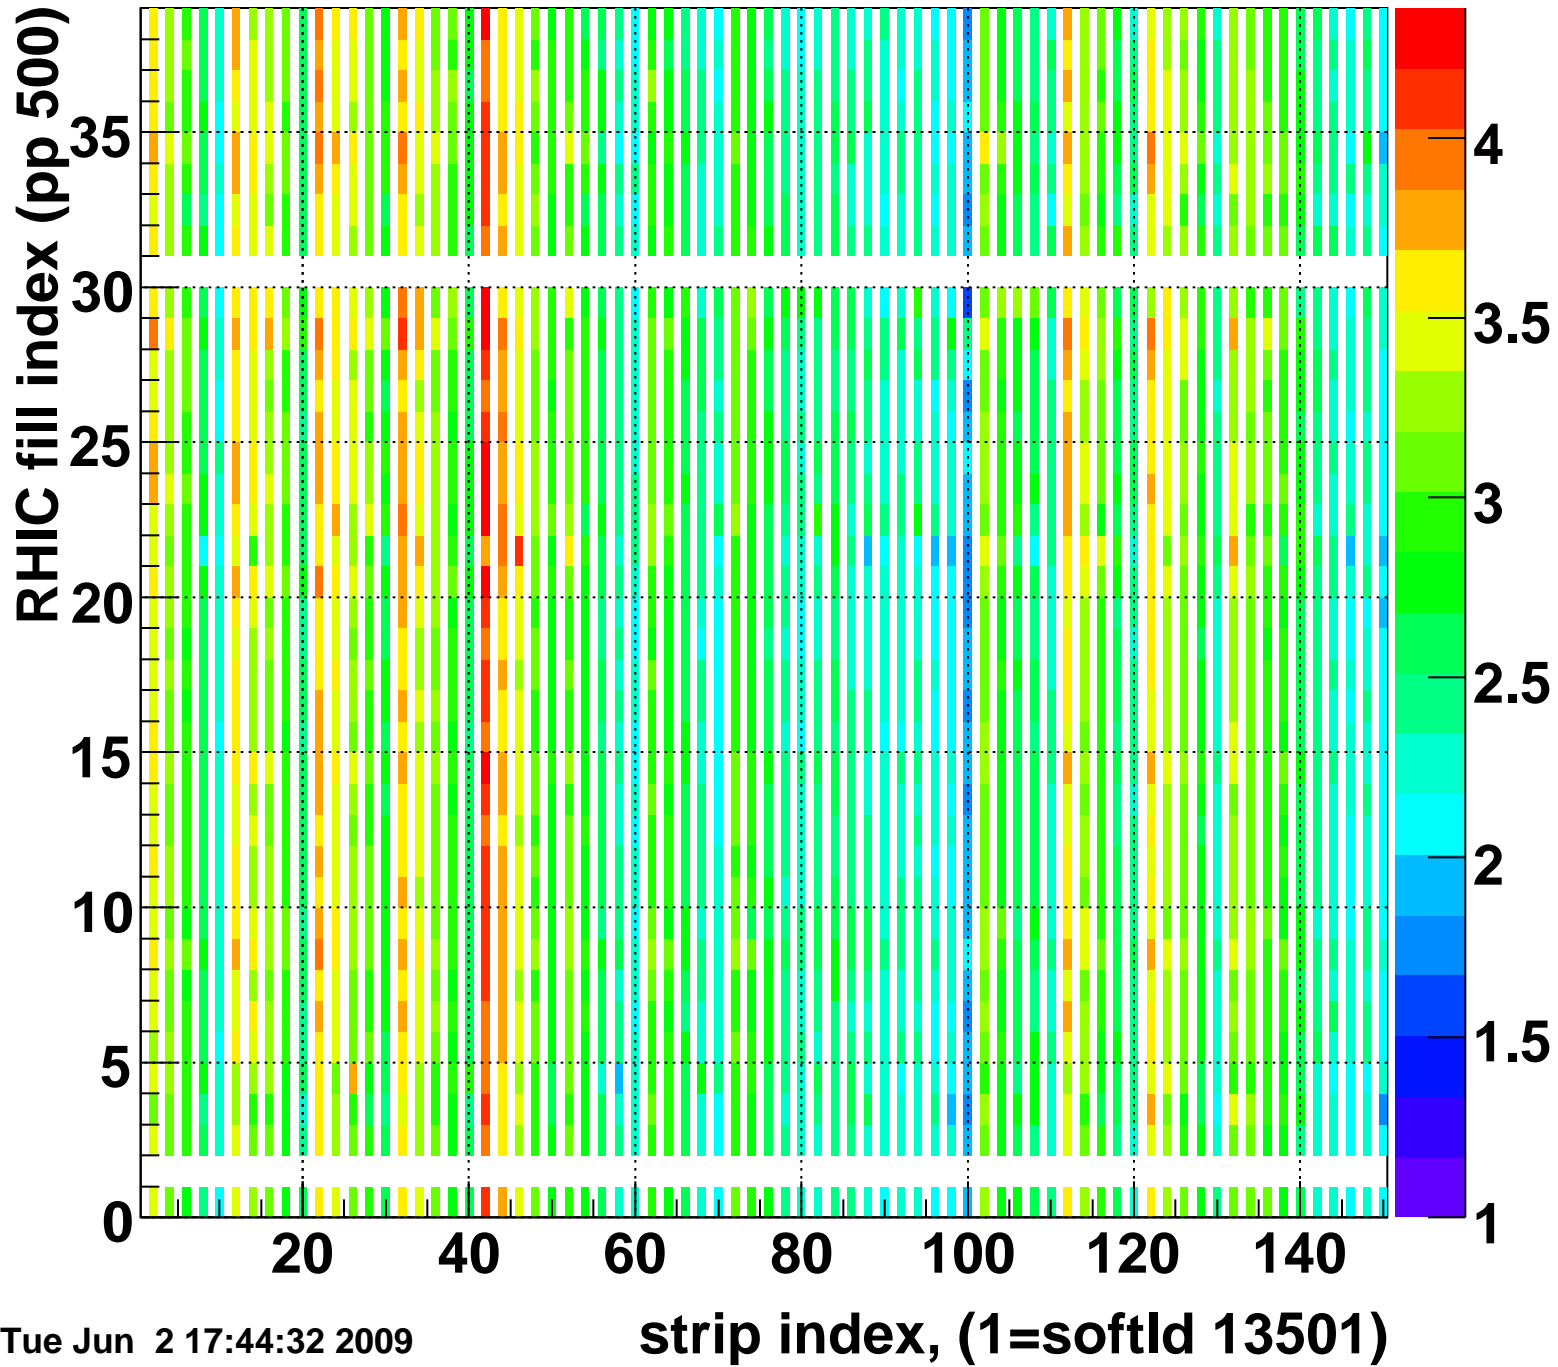

Mpv of ped residuum (ADC), BSMDE mod=91, good strips

Entries 200

Tue Jun 2 17:44:32 2009

Rms of ped residuum (ADC), BSMDE mod=91, good strips

Entries 5549

Tue Jun 2 17:44:32 2009

Bad strips (color=error bits), BSMDE mod=91

Entries 301

Tue Jun 2 17:44:32 2009

Rms of ped residuum (ADC), BSMDP mod=91, good strips

Entries 2775

Tue Jun 2 17:44:32 2009

Bad strips (color=error bits), BSMDE mod=91

Entries 3075

Tue Jun 2 17:44:32 2009