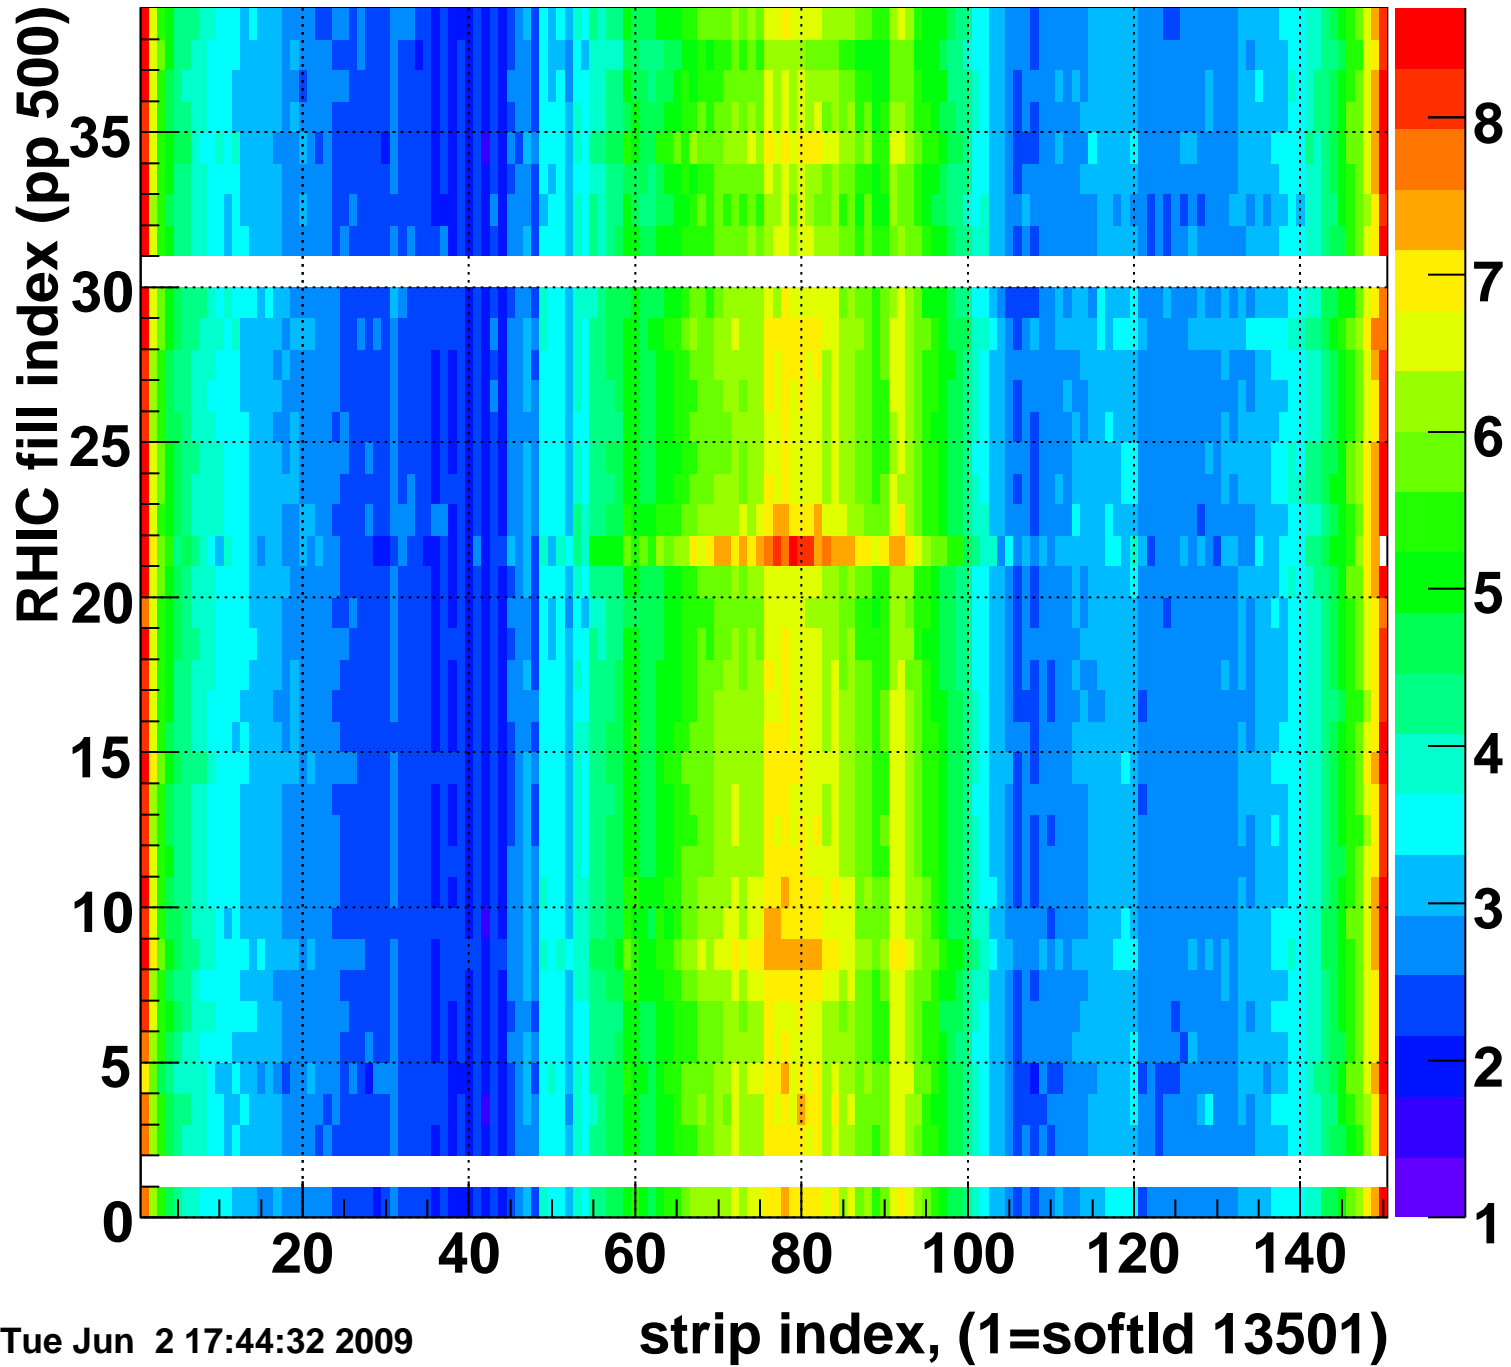

Mpv of ped residuum (ADC), BSMDE mod=91, good strips

Entries 200

Tue Jun 2 17:44:32 2009

Rms of ped residuum (ADC), BSMDE mod=91, good strips

Entries 5549

Tue Jun 2 17:44:32 2009

Bad strips (color=error bits), BSMDE mod=91

Entries 301

Tue Jun 2 17:44:32 2009

Rms of ped residuum (ADC), BSMDP mod=91, good strips

Entries 2775

Tue Jun 2 17:44:32 2009

Bad strips (color=error bits), BSMDE mod=91

Entries 3075

Tue Jun 2 17:44:32 2009