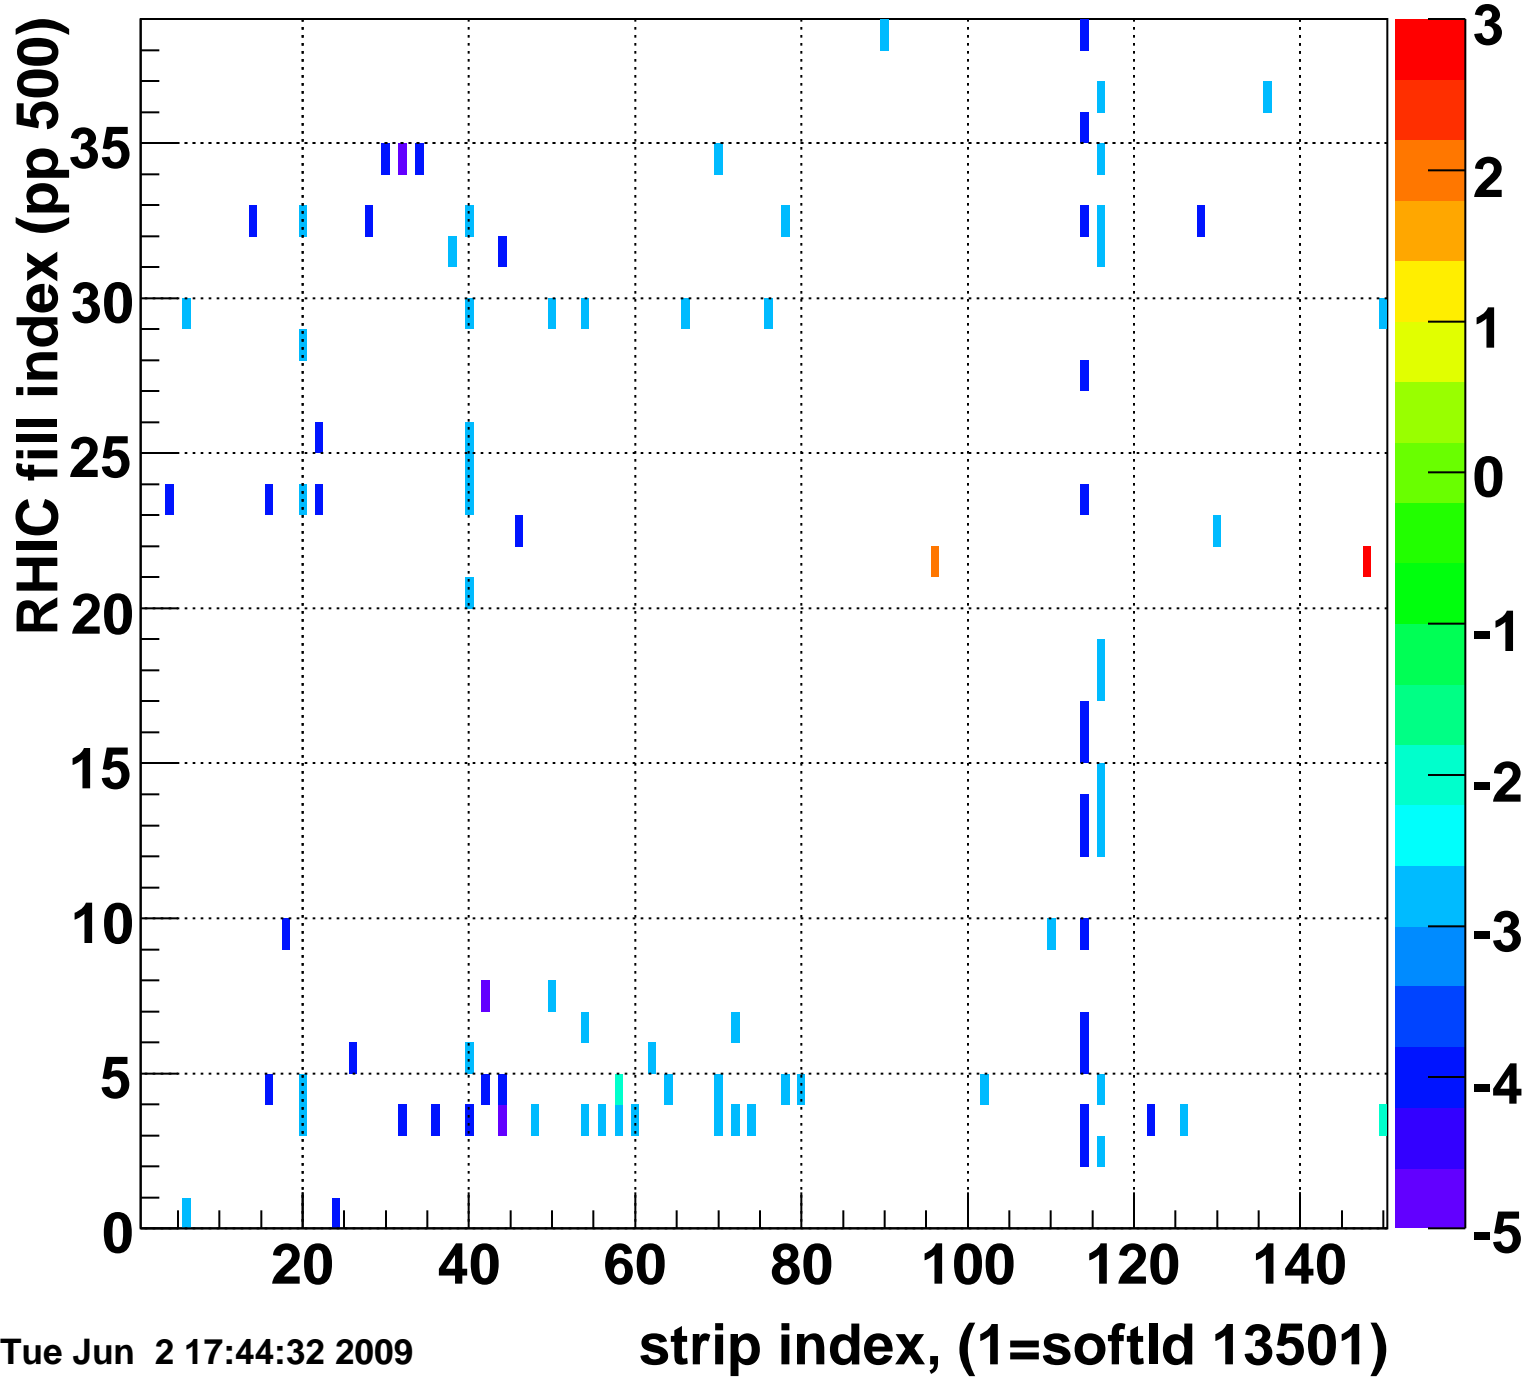

Mpv of ped residuum (ADC), BSMDE mod=91, good strips

Entries 200

Tue Jun 2 17:44:32 2009

Rms of ped residuum (ADC), BSMDE mod=91, good strips

Entries 5549

Tue Jun 2 17:44:32 2009

Bad strips (color=error bits), BSMDE mod=91

Entries 301

Tue Jun 2 17:44:32 2009

Rms of ped residuum (ADC), BSMDP mod=91, good strips

Entries 2775

Tue Jun 2 17:44:32 2009

Bad strips (color=error bits), BSMDE mod=91

Entries 3075

Tue Jun 2 17:44:32 2009