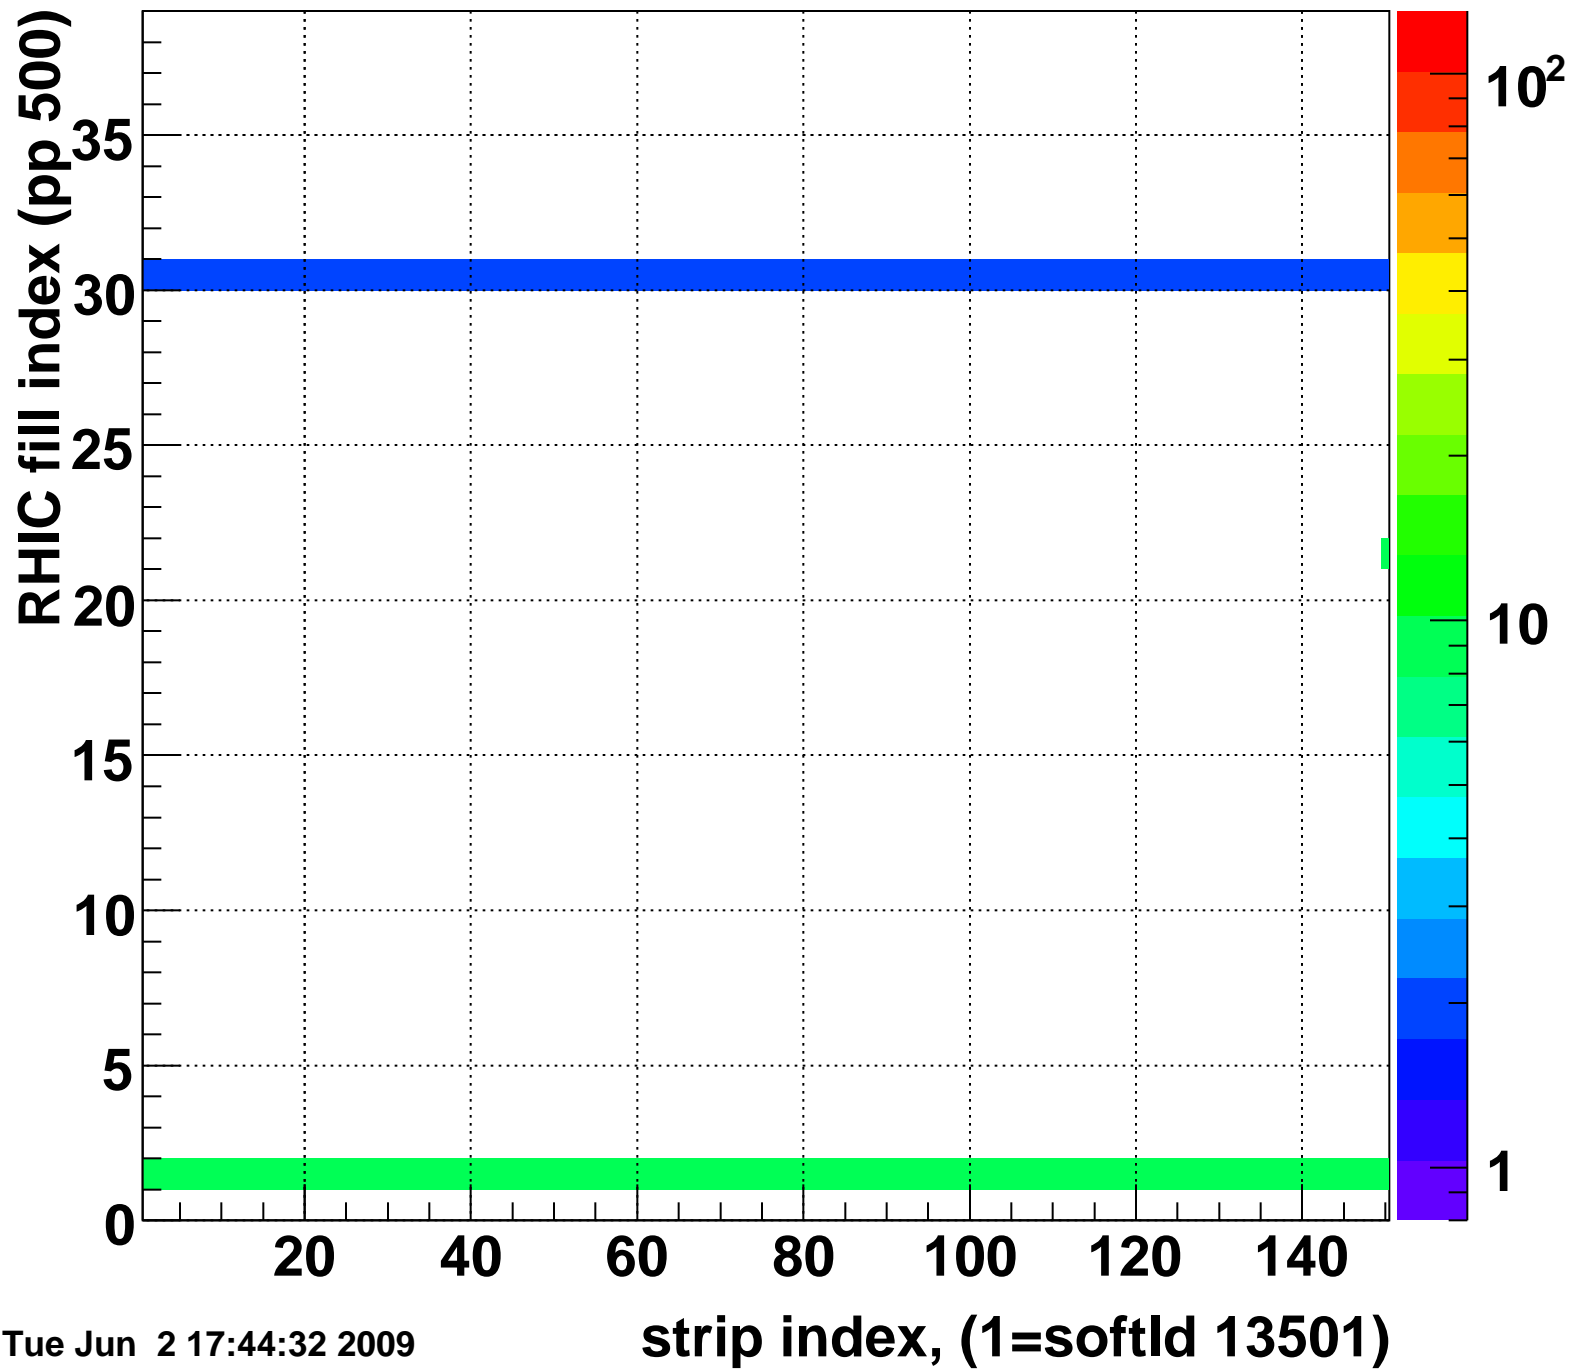

Mpv of ped residuum (ADC), BSMDE mod=91, good strips

Entries 200

Tue Jun 2 17:44:32 2009

Rms of ped residuum (ADC), BSMDE mod=91, good strips

Entries 5549

Tue Jun 2 17:44:32 2009

Bad strips (color=error bits), BSMDE mod=91

Entries 301

Tue Jun 2 17:44:32 2009

Rms of ped residuum (ADC), BSMDP mod=91, good strips

Entries 2775

Tue Jun 2 17:44:32 2009

Bad strips (color=error bits), BSMDE mod=91

Entries 3075

Tue Jun 2 17:44:32 2009