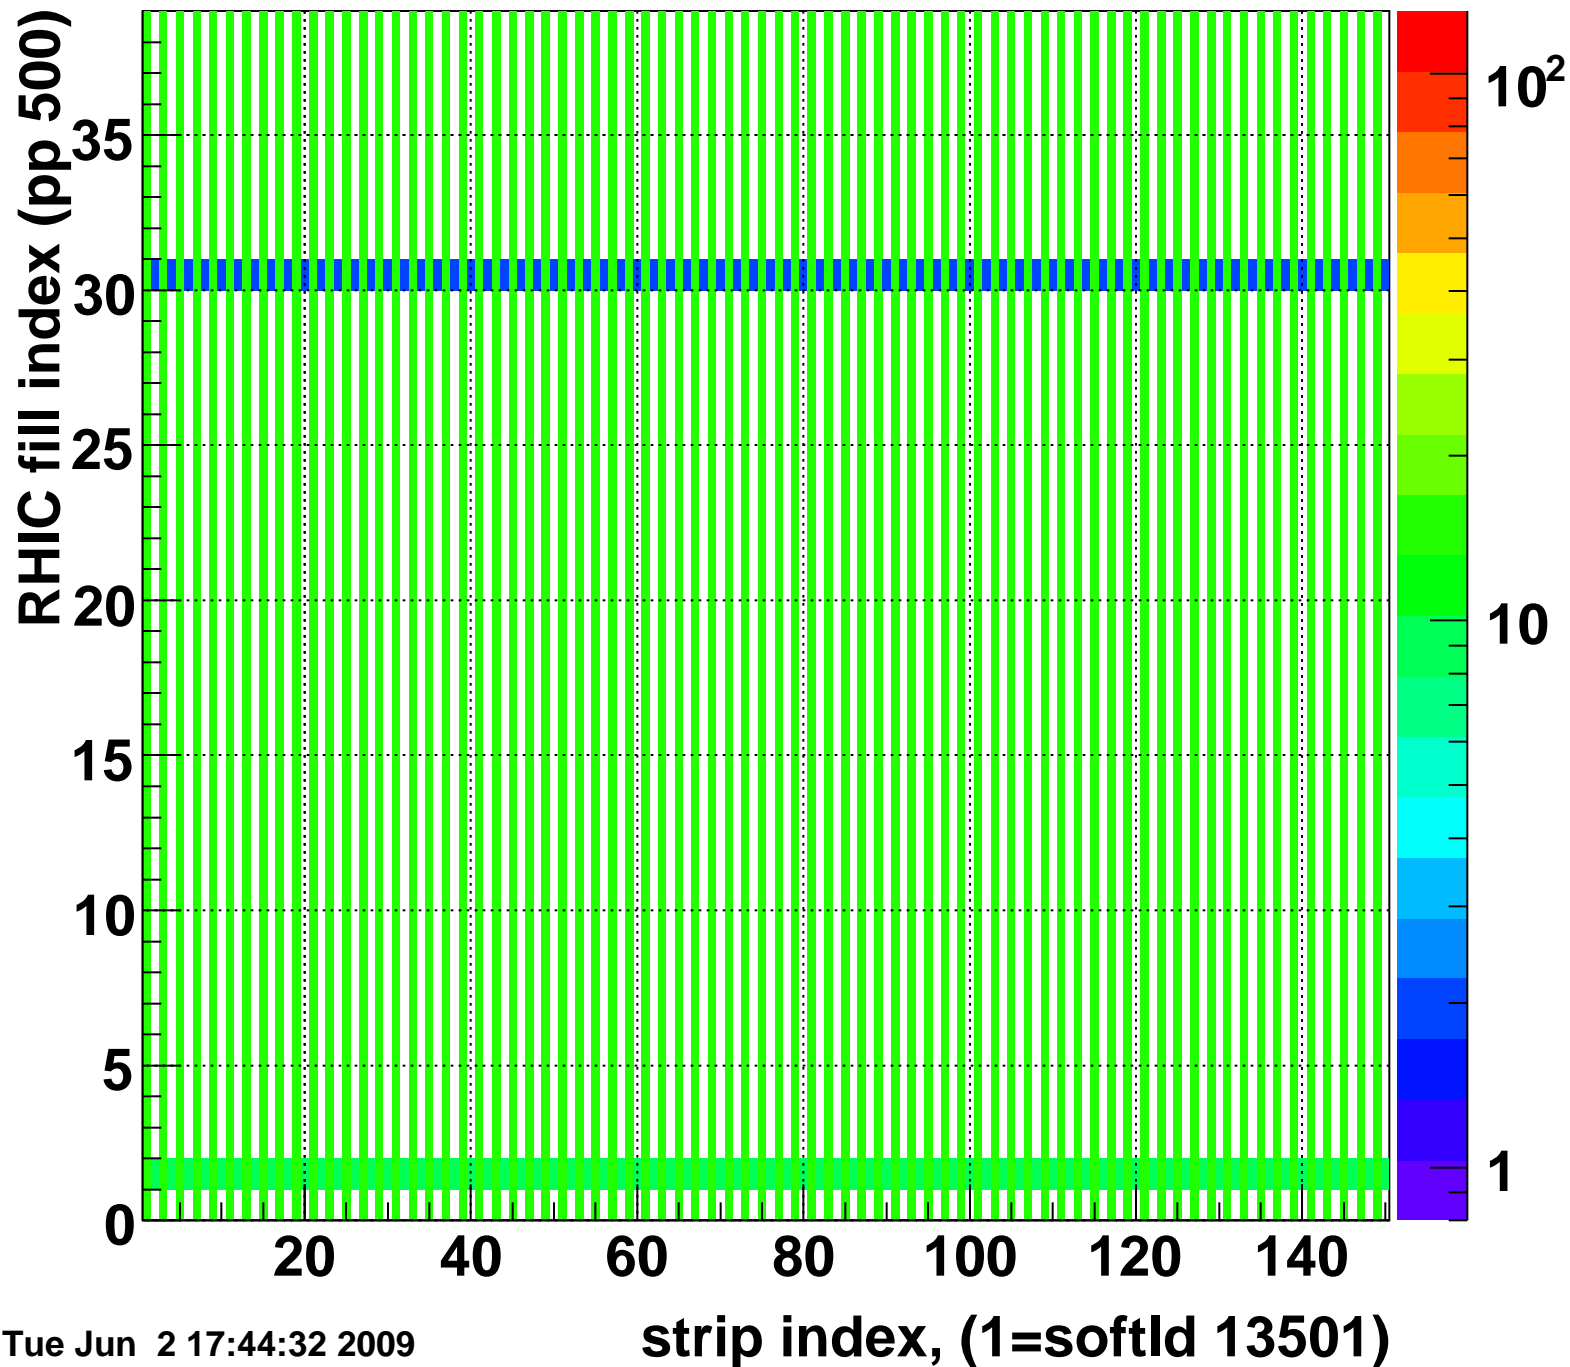

Mpv of ped residuum (ADC), BSMDE mod=91, good strips

Entries 200

Tue Jun 2 17:44:32 2009

Rms of ped residuum (ADC), BSMDE mod=91, good strips

Entries 5549

Tue Jun 2 17:44:32 2009

Bad strips (color=error bits), BSMDE mod=91

Entries 301

Tue Jun 2 17:44:32 2009

Rms of ped residuum (ADC), BSMDP mod=91, good strips

Entries 2775

Tue Jun 2 17:44:32 2009

Bad strips (color=error bits), BSMDE mod=91

Entries 3075

Tue Jun 2 17:44:32 2009