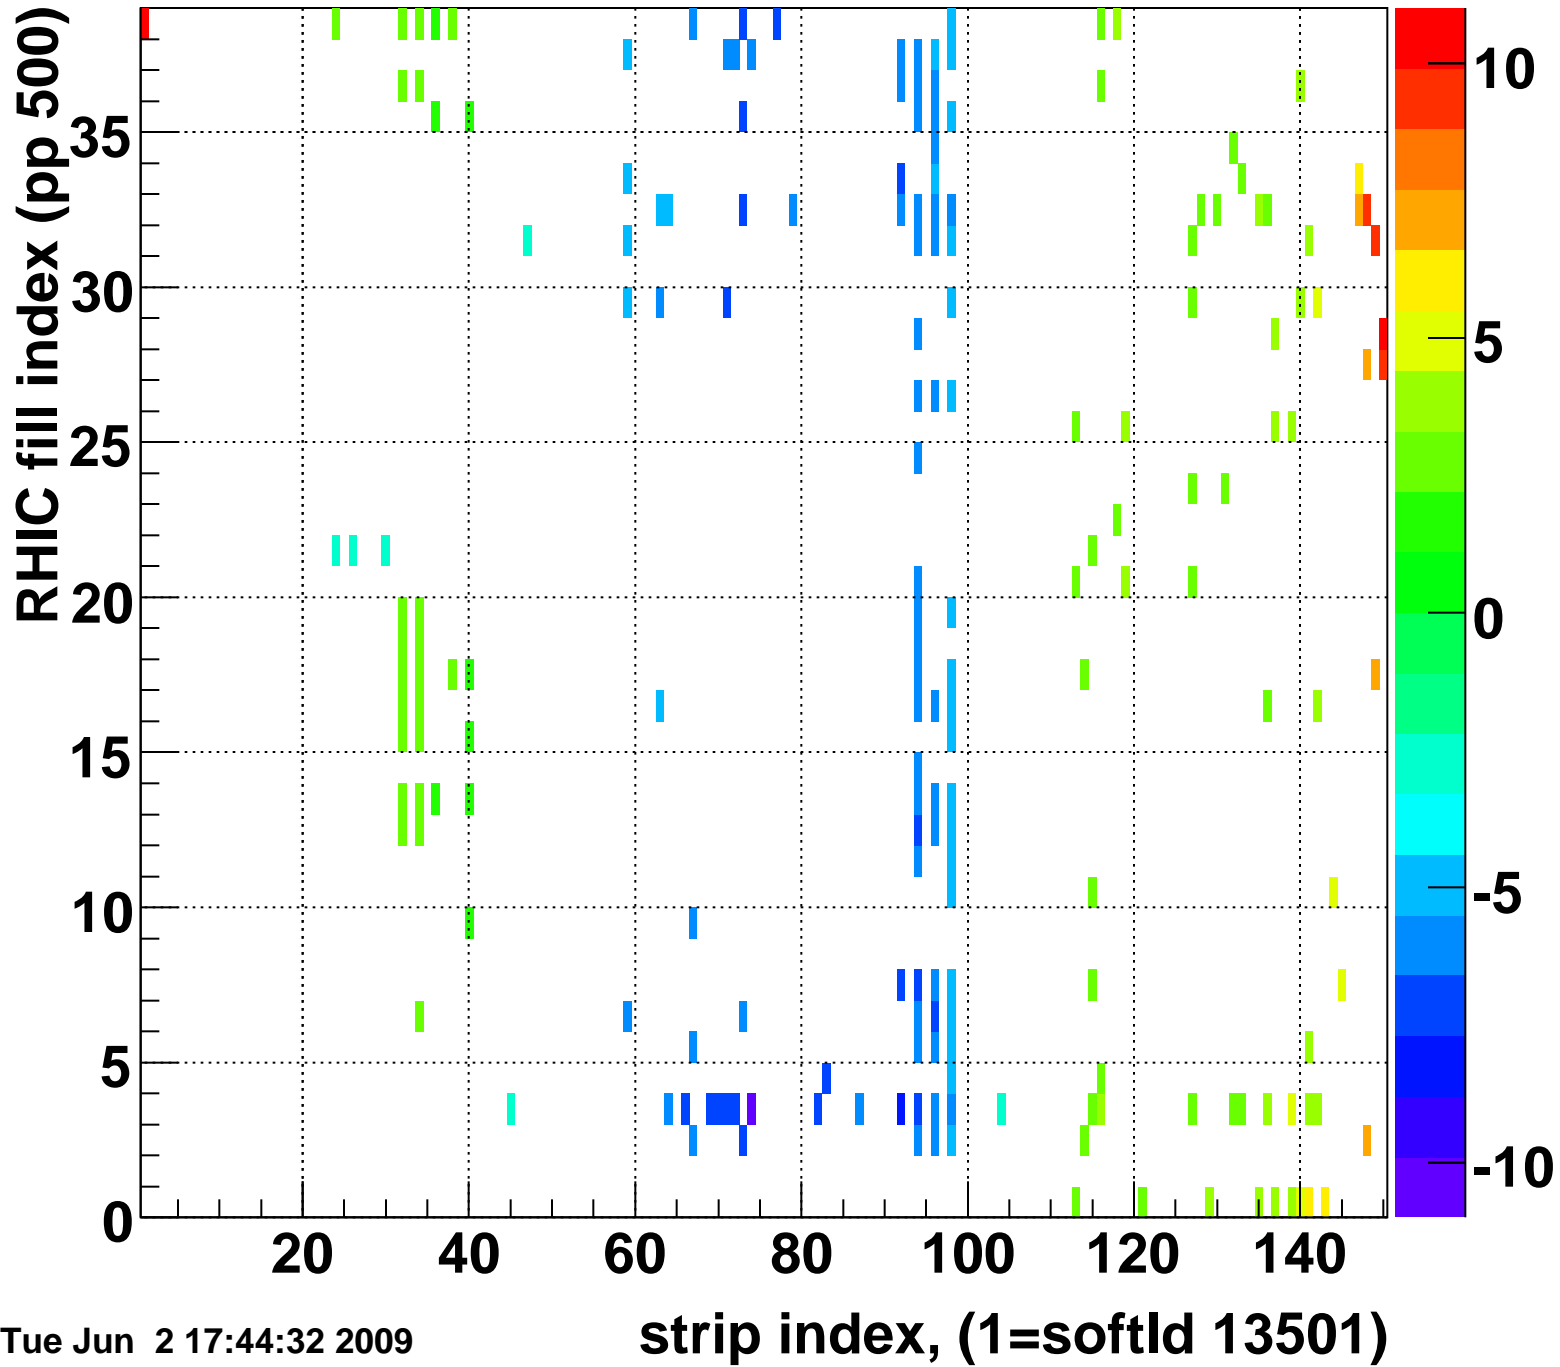

Mpv of ped residuum (ADC), BSMDE mod=91, good strips

Entries 200

Tue Jun 2 17:44:32 2009

Rms of ped residuum (ADC), BSMDE mod=91, good strips

Entries 5549

Tue Jun 2 17:44:32 2009

Bad strips (color=error bits), BSMDE mod=91

Entries 301

Tue Jun 2 17:44:32 2009

Rms of ped residuum (ADC), BSMDP mod=91, good strips

Entries 2775

Tue Jun 2 17:44:32 2009

Bad strips (color=error bits), BSMDE mod=91

Entries 3075

Tue Jun 2 17:44:32 2009