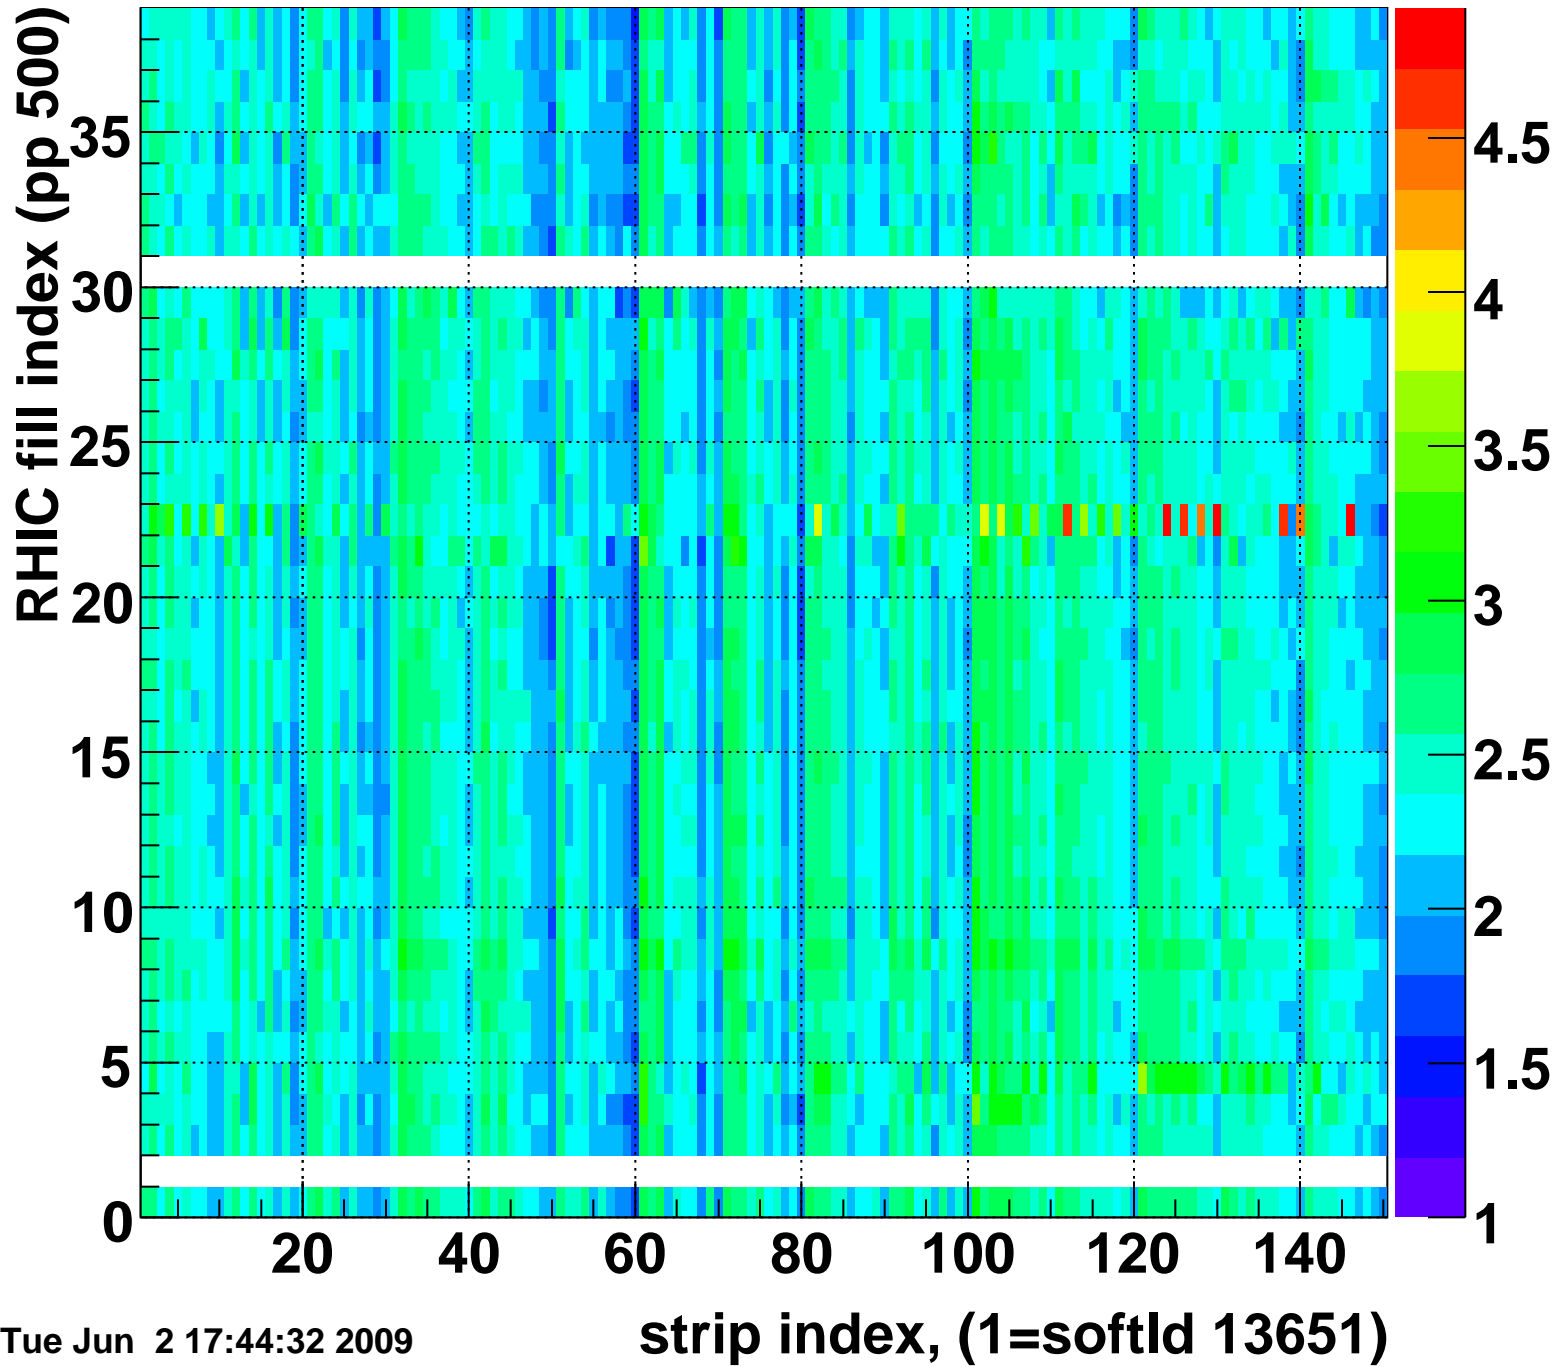

Rms of ped residuum (ADC), BSMDE mod=92, good strips

Entries 5550

Tue Jun 2 17:44:32 2009

Bad strips (color=error bits), BSMDE mod=92

Entries 300

Tue Jun 2 17:44:32 2009

Rms of ped residuum (ADC), BSMDP mod=92, good strips

Entries 5550

Bad strips (color=error bits), BSMDE mod=92

Entries 300

Tue Jun 2 17:44:33 2009