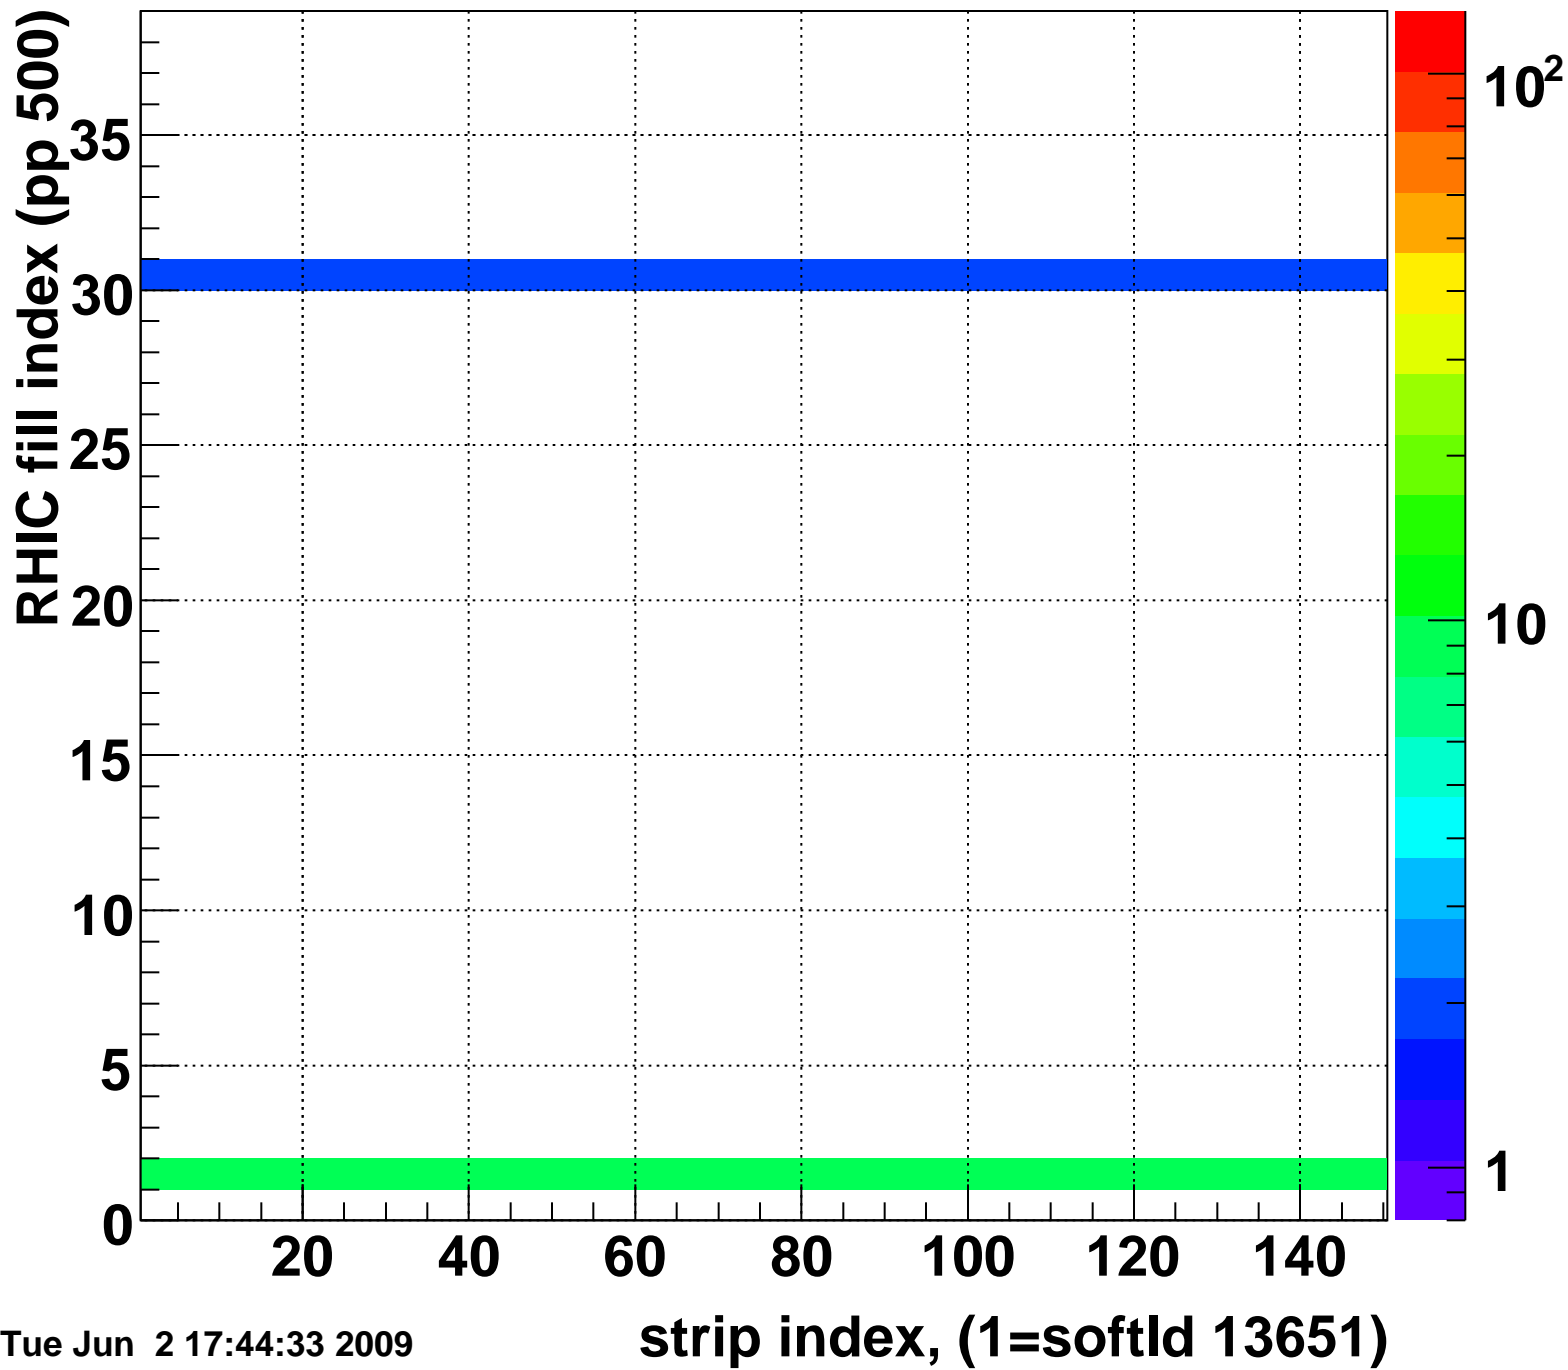

Rms of ped residuum (ADC), BSMDE mod=92, good strips

Entries 5550

Tue Jun 2 17:44:32 2009

Bad strips (color=error bits), BSMDE mod=92

Entries 300

Tue Jun 2 17:44:32 2009

Rms of ped residuum (ADC), BSMDP mod=92, good strips

Entries 5550

Bad strips (color=error bits), BSMDE mod=92

Entries 300

Tue Jun 2 17:44:33 2009