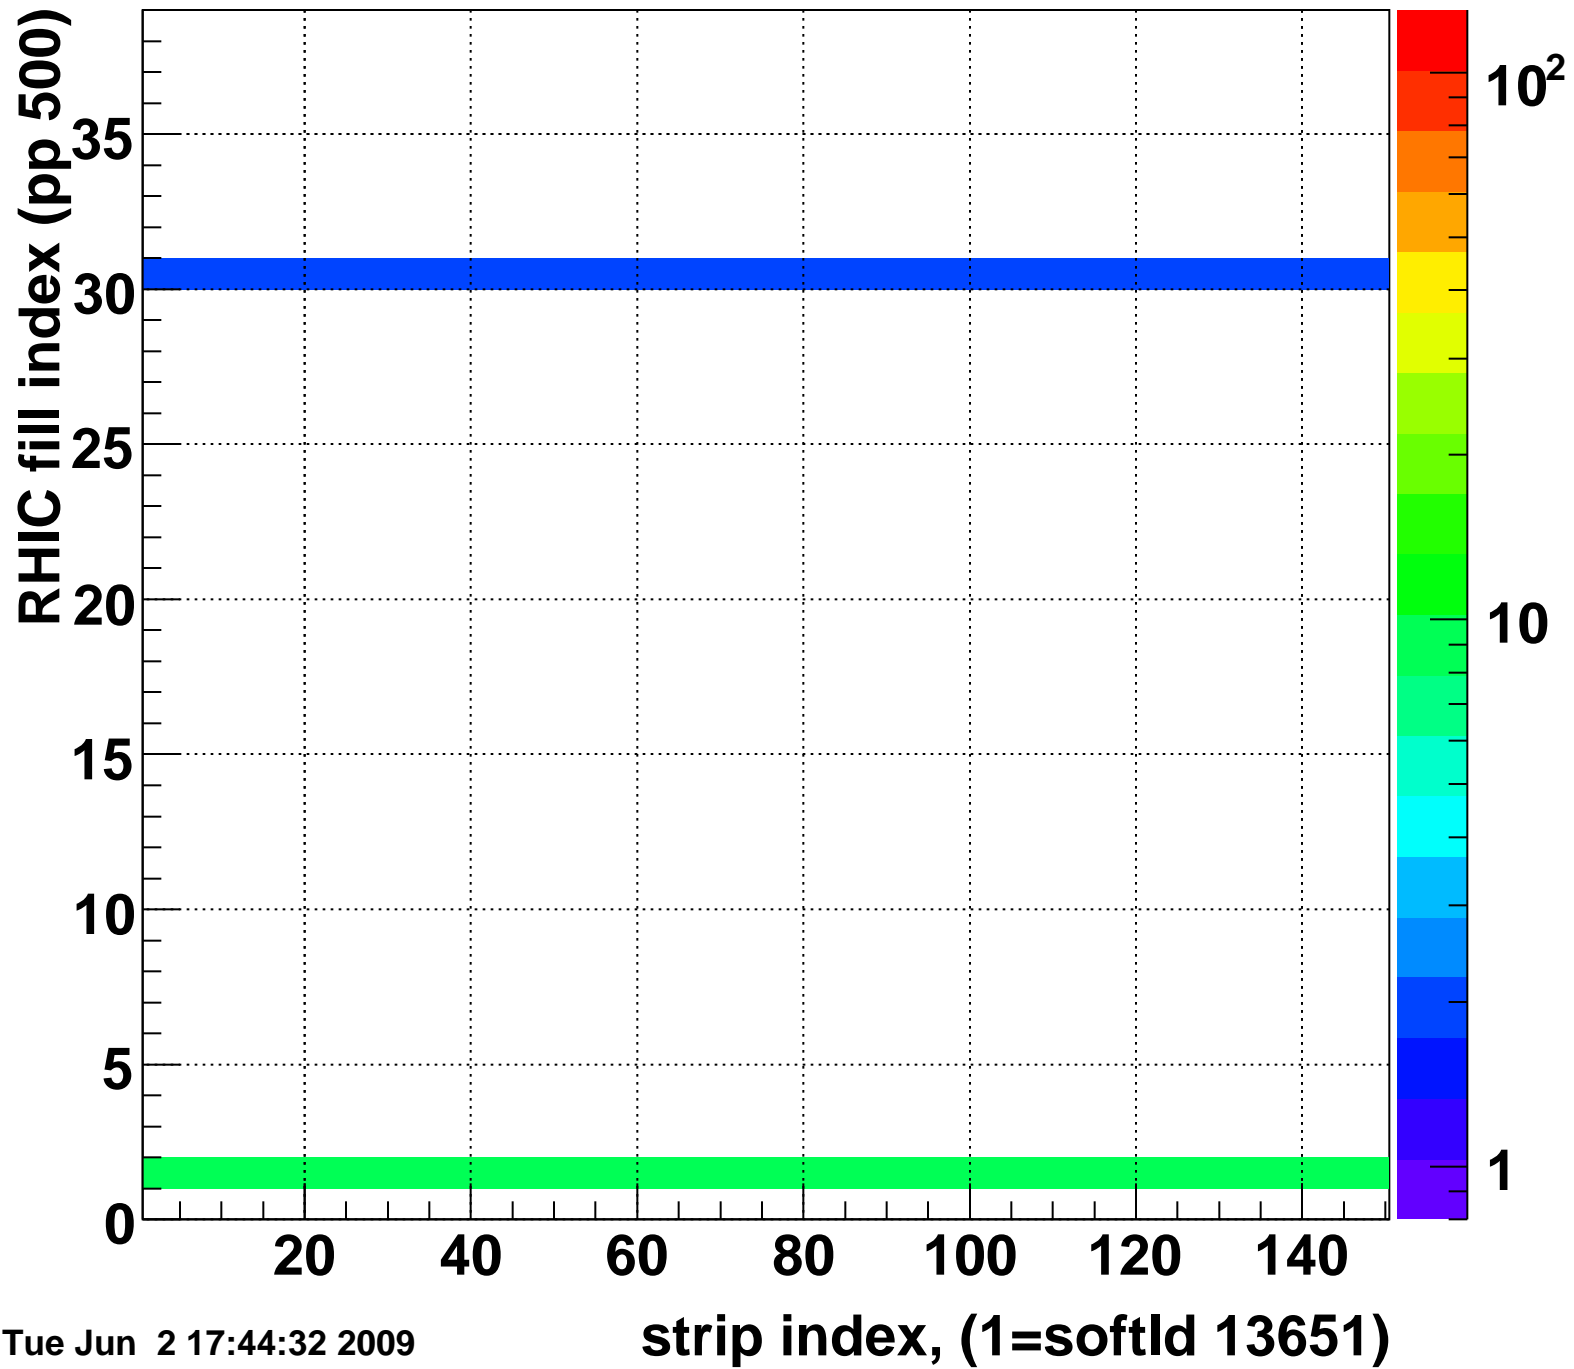

Rms of ped residuum (ADC), BSMDE mod=92, good strips

Entries 5550

Tue Jun 2 17:44:32 2009

Bad strips (color=error bits), BSMDE mod=92

Entries 300

Tue Jun 2 17:44:32 2009

Rms of ped residuum (ADC), BSMDP mod=92, good strips

Entries 5550

Bad strips (color=error bits), BSMDE mod=92

Entries 300

Tue Jun 2 17:44:33 2009