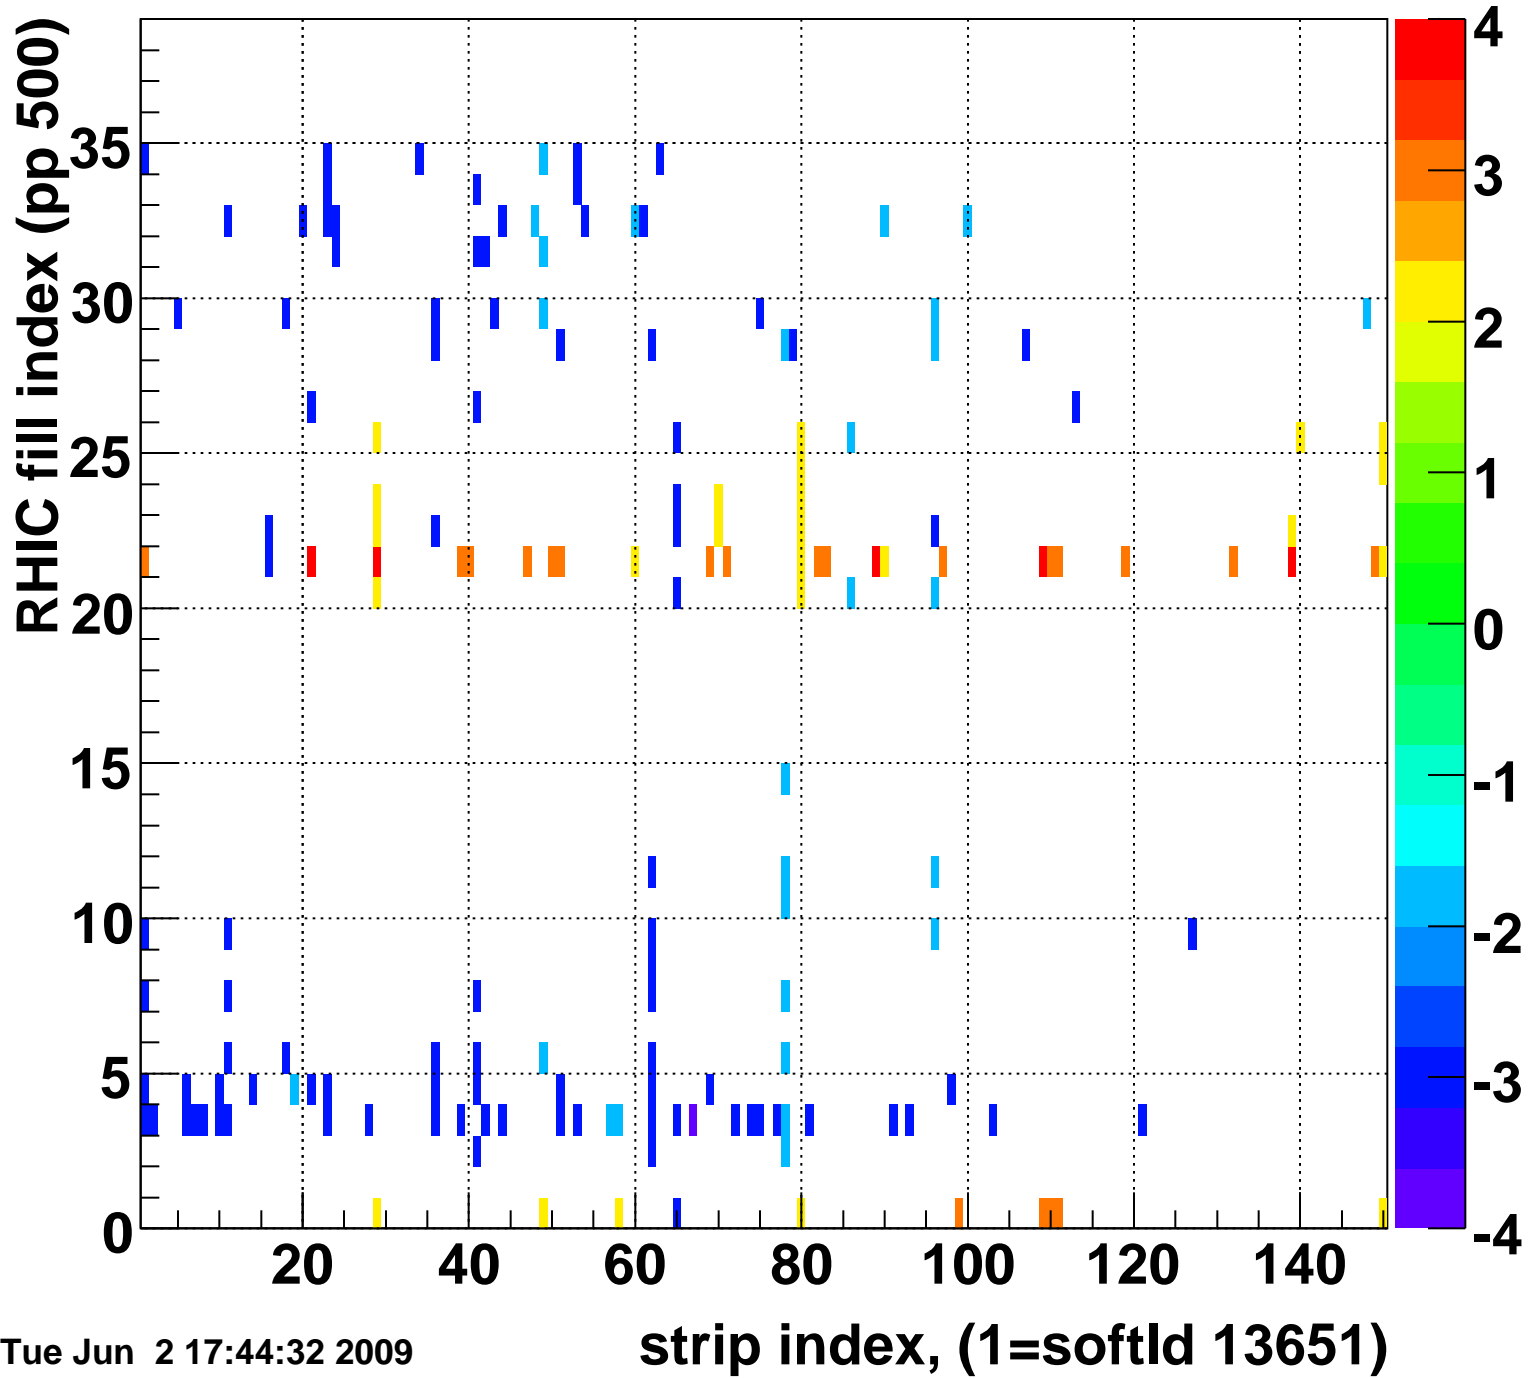

Rms of ped residuum (ADC), BSMDE mod=92, good strips

Entries 5550

Tue Jun 2 17:44:32 2009

Bad strips (color=error bits), BSMDE mod=92

Entries 300

Tue Jun 2 17:44:32 2009

Rms of ped residuum (ADC), BSMDP mod=92, good strips

Entries 5550

Bad strips (color=error bits), BSMDE mod=92

Entries 300

Tue Jun 2 17:44:33 2009