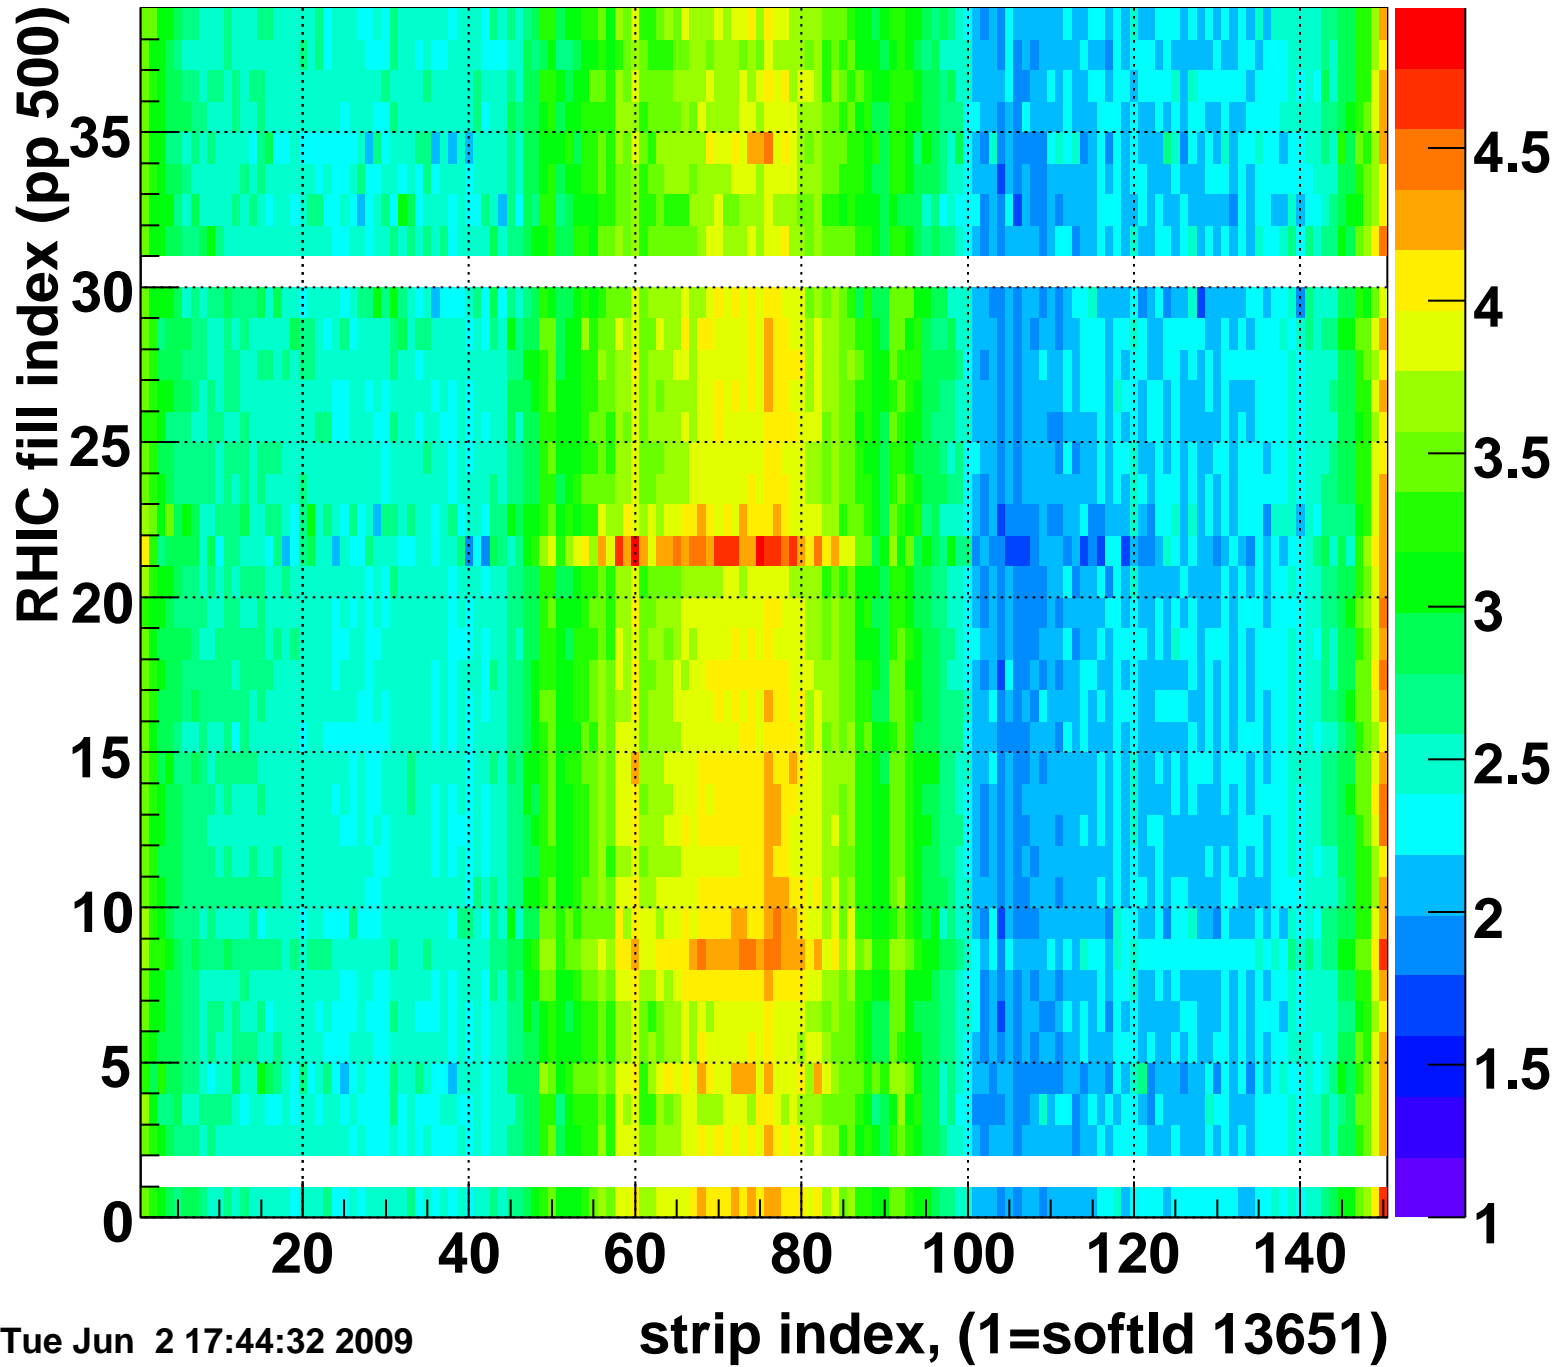

Rms of ped residuum (ADC), BSMDE mod=92, good strips

Entries 5550

Tue Jun 2 17:44:32 2009

Bad strips (color=error bits), BSMDE mod=92

Entries 300

Tue Jun 2 17:44:32 2009

Rms of ped residuum (ADC), BSMDP mod=92, good strips

Entries 5550

Bad strips (color=error bits), BSMDE mod=92

Entries 300

Tue Jun 2 17:44:33 2009