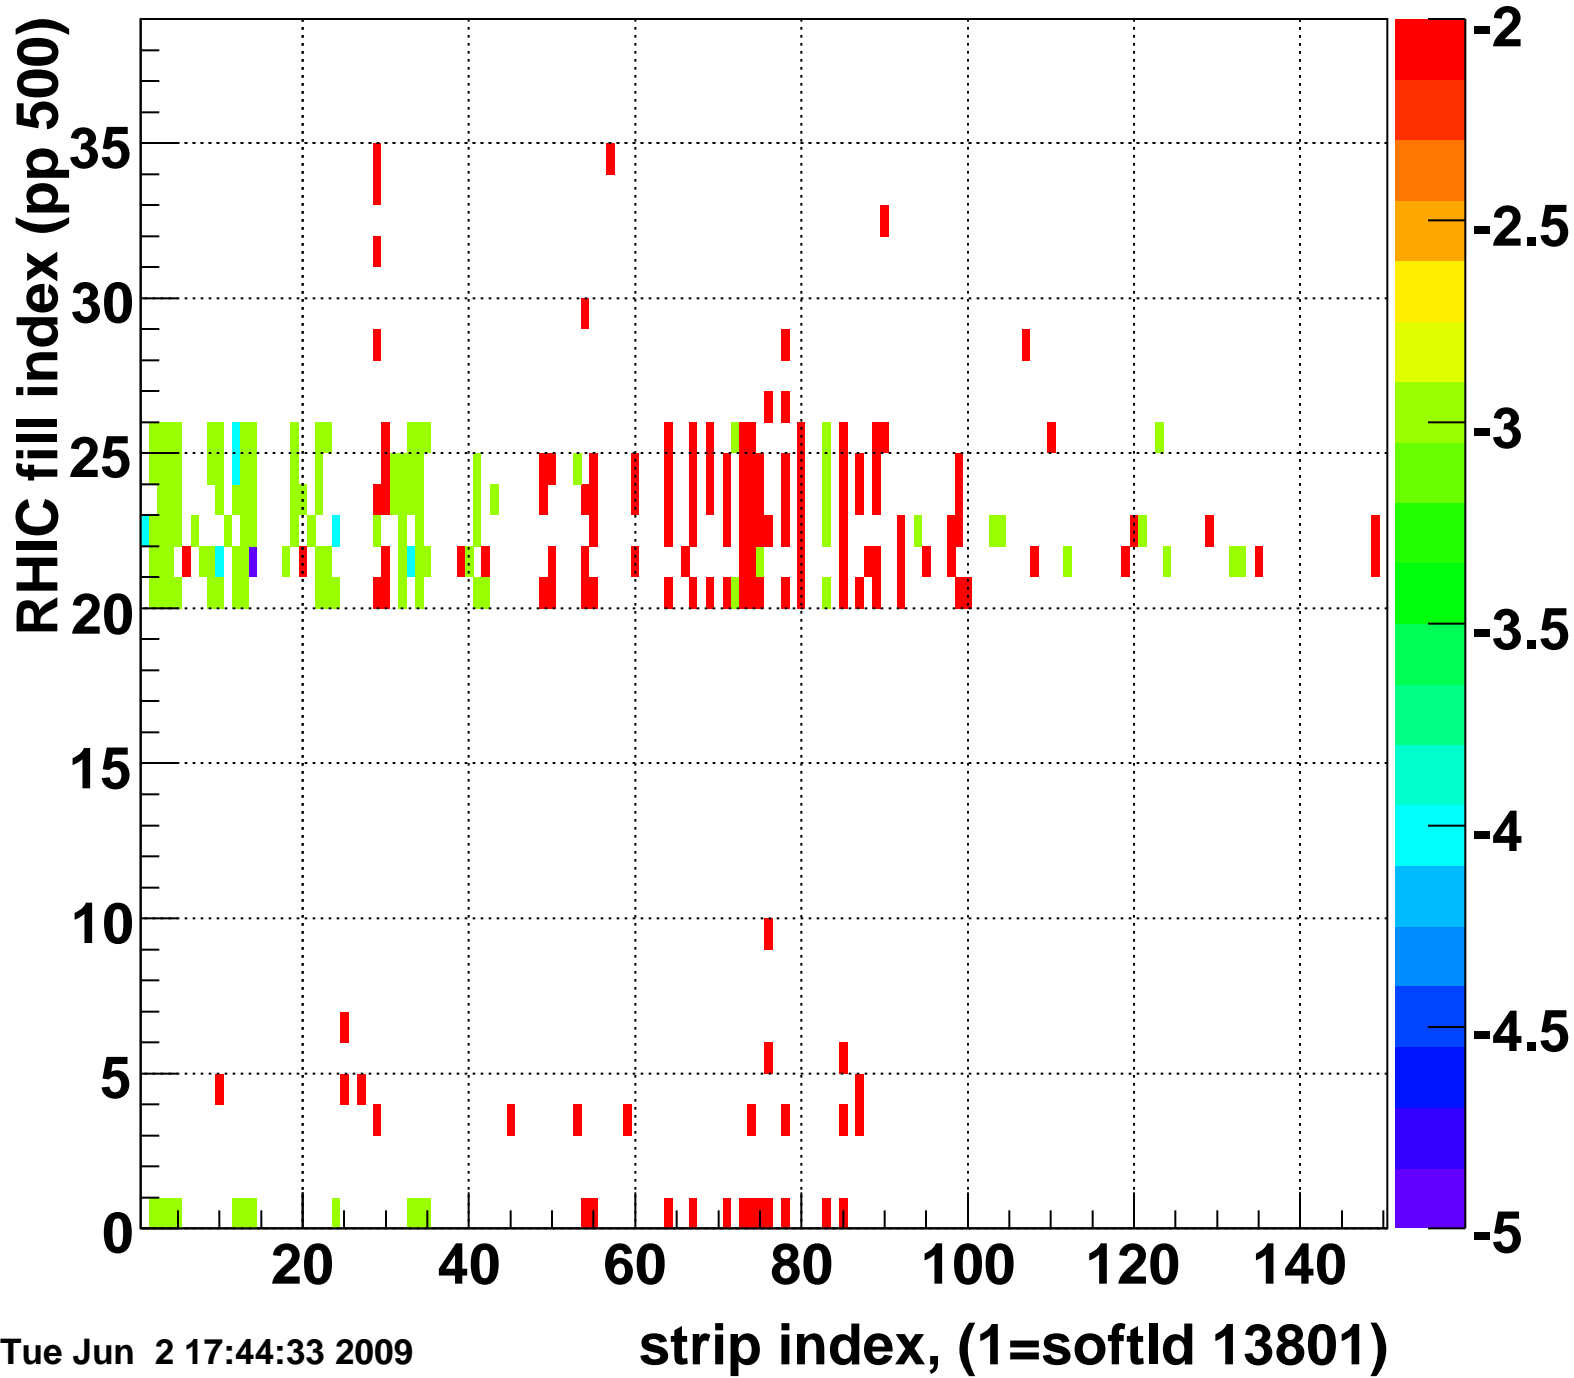

Rms of ped residuum (ADC), BSMDE mod=93, good strips

Entries 5550

Bad strips (color=error bits), BSMDE mod=93

Entries 300

Tue Jun 2 17:44:33 2009

Rms of ped residuum (ADC), BSMDP mod=93, good strips

Entries 5550

Tue Jun 2 17:44:33 2009

Bad strips (color=error bits), BSMDE mod=93

Entries 300

Tue Jun 2 17:44:33 2009