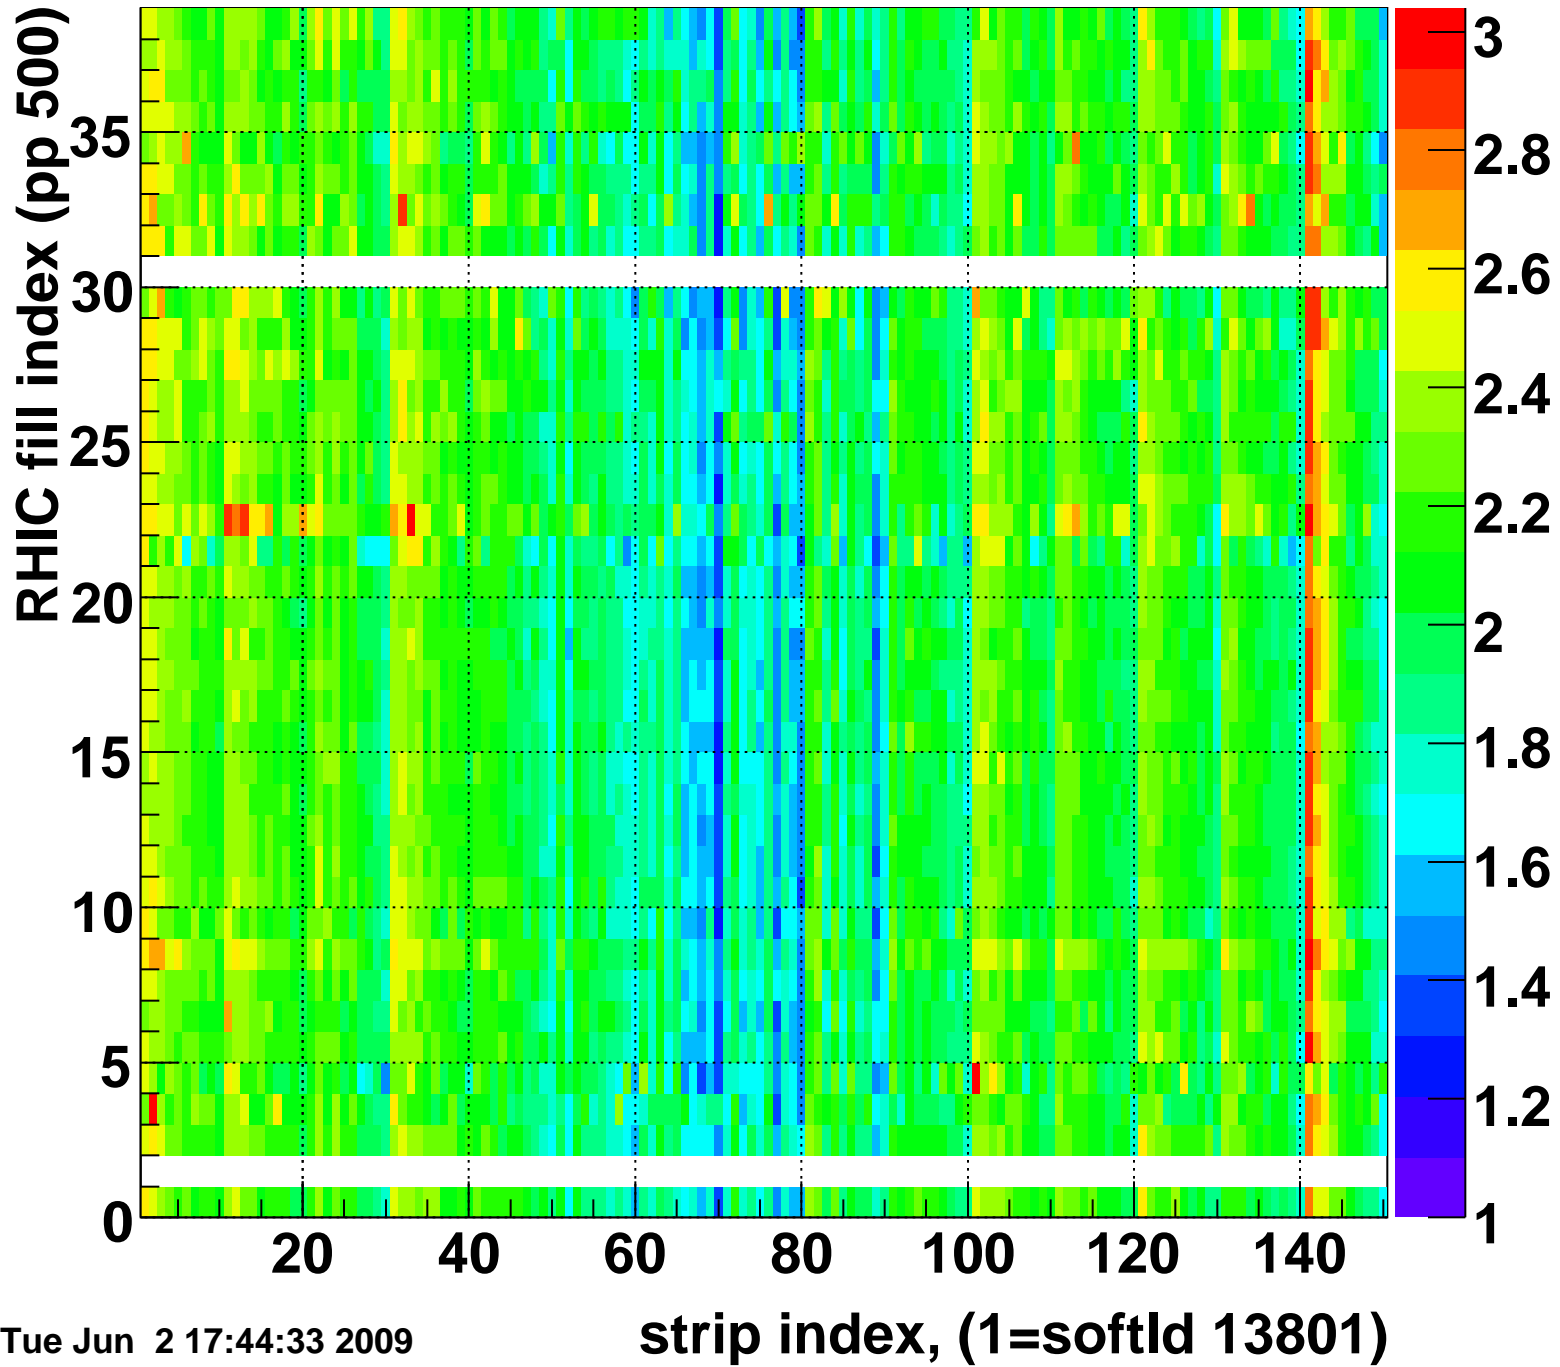

Rms of ped residuum (ADC), BSMDE mod=93, good strips

Entries 5550

Bad strips (color=error bits), BSMDE mod=93

Entries 300

Tue Jun 2 17:44:33 2009

Rms of ped residuum (ADC), BSMDP mod=93, good strips

Entries 5550

Tue Jun 2 17:44:33 2009

Bad strips (color=error bits), BSMDE mod=93

Entries 300

Tue Jun 2 17:44:33 2009