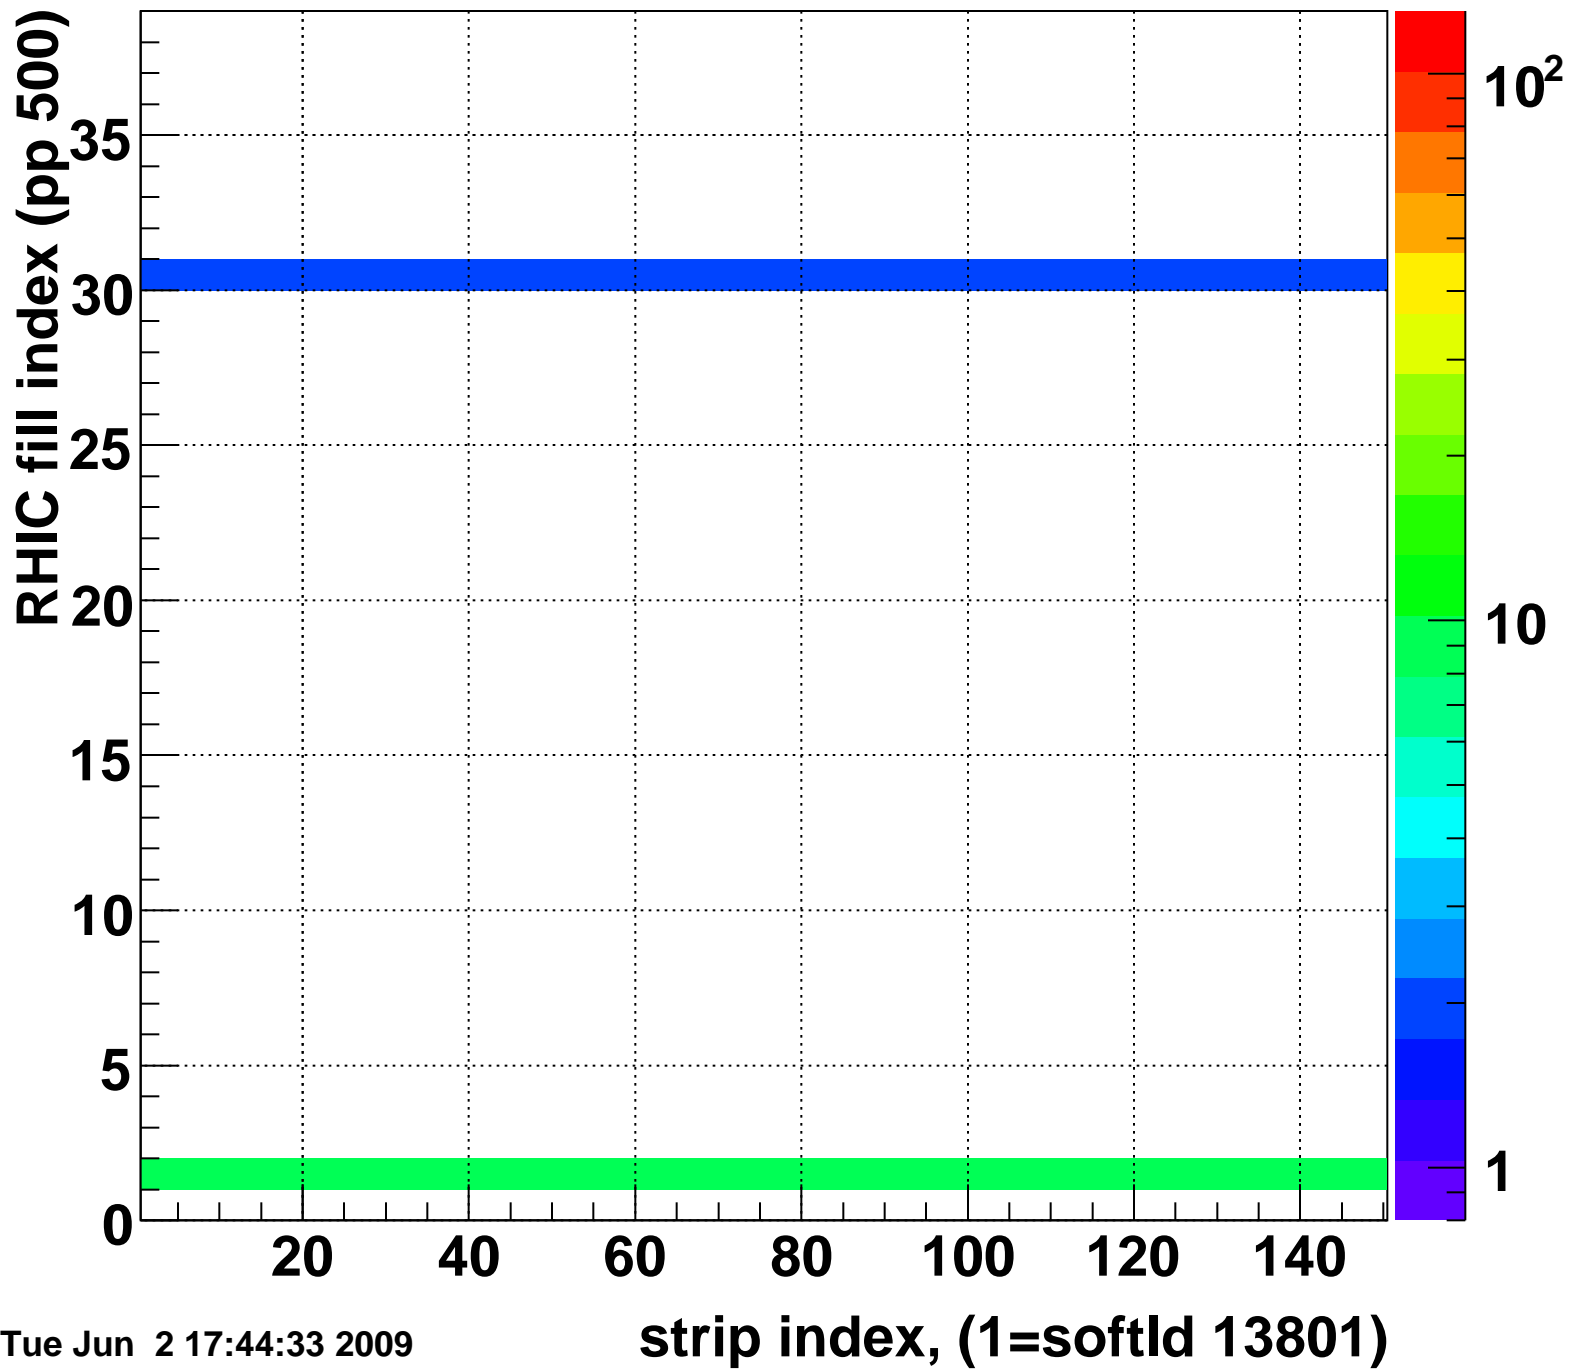

Rms of ped residuum (ADC), BSMDE mod=93, good strips

Entries 5550

Bad strips (color=error bits), BSMDE mod=93

Entries 300

Tue Jun 2 17:44:33 2009

Rms of ped residuum (ADC), BSMDP mod=93, good strips

Entries 5550

Tue Jun 2 17:44:33 2009

Bad strips (color=error bits), BSMDE mod=93

Entries 300

Tue Jun 2 17:44:33 2009