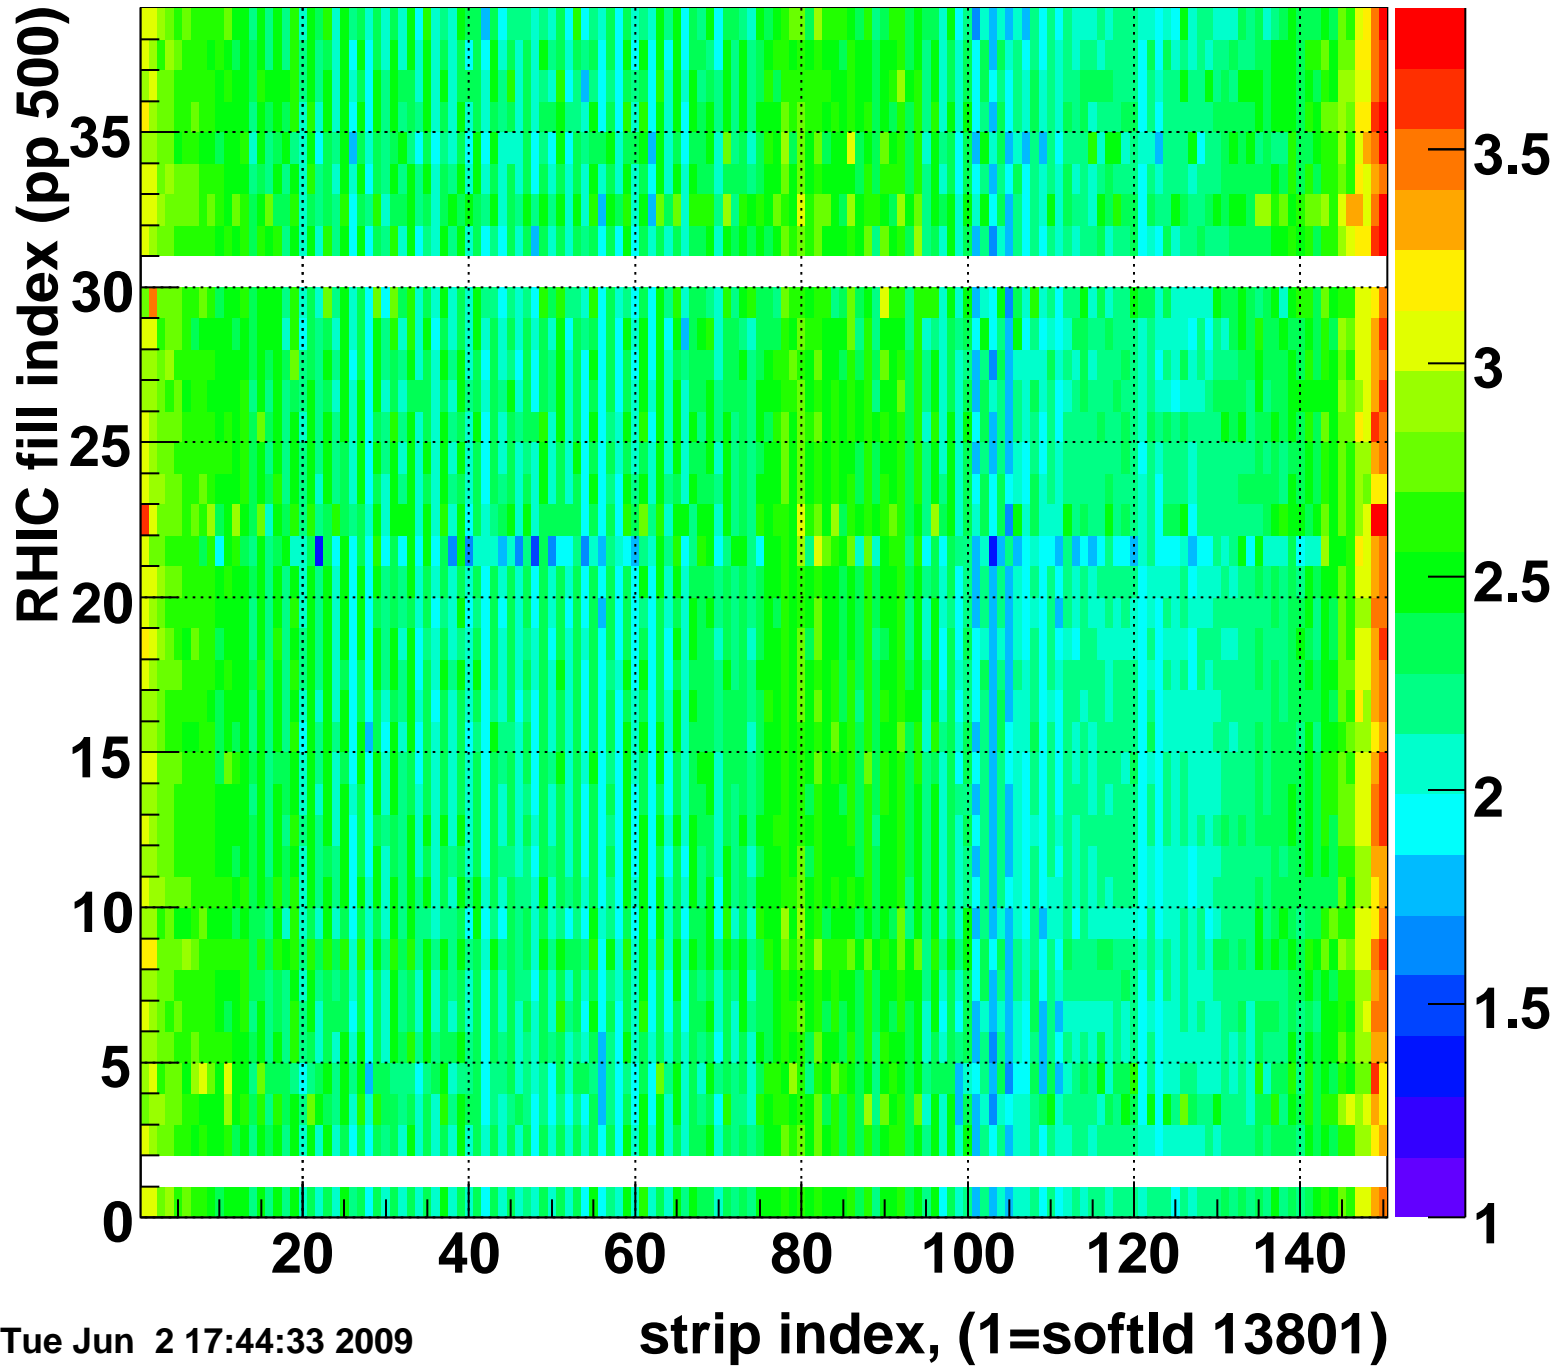

Rms of ped residuum (ADC), BSMDE mod=93, good strips

Entries 5550

Bad strips (color=error bits), BSMDE mod=93

Entries 300

Tue Jun 2 17:44:33 2009

Rms of ped residuum (ADC), BSMDP mod=93, good strips

Entries 5550

Tue Jun 2 17:44:33 2009

Bad strips (color=error bits), BSMDE mod=93

Entries 300

Tue Jun 2 17:44:33 2009