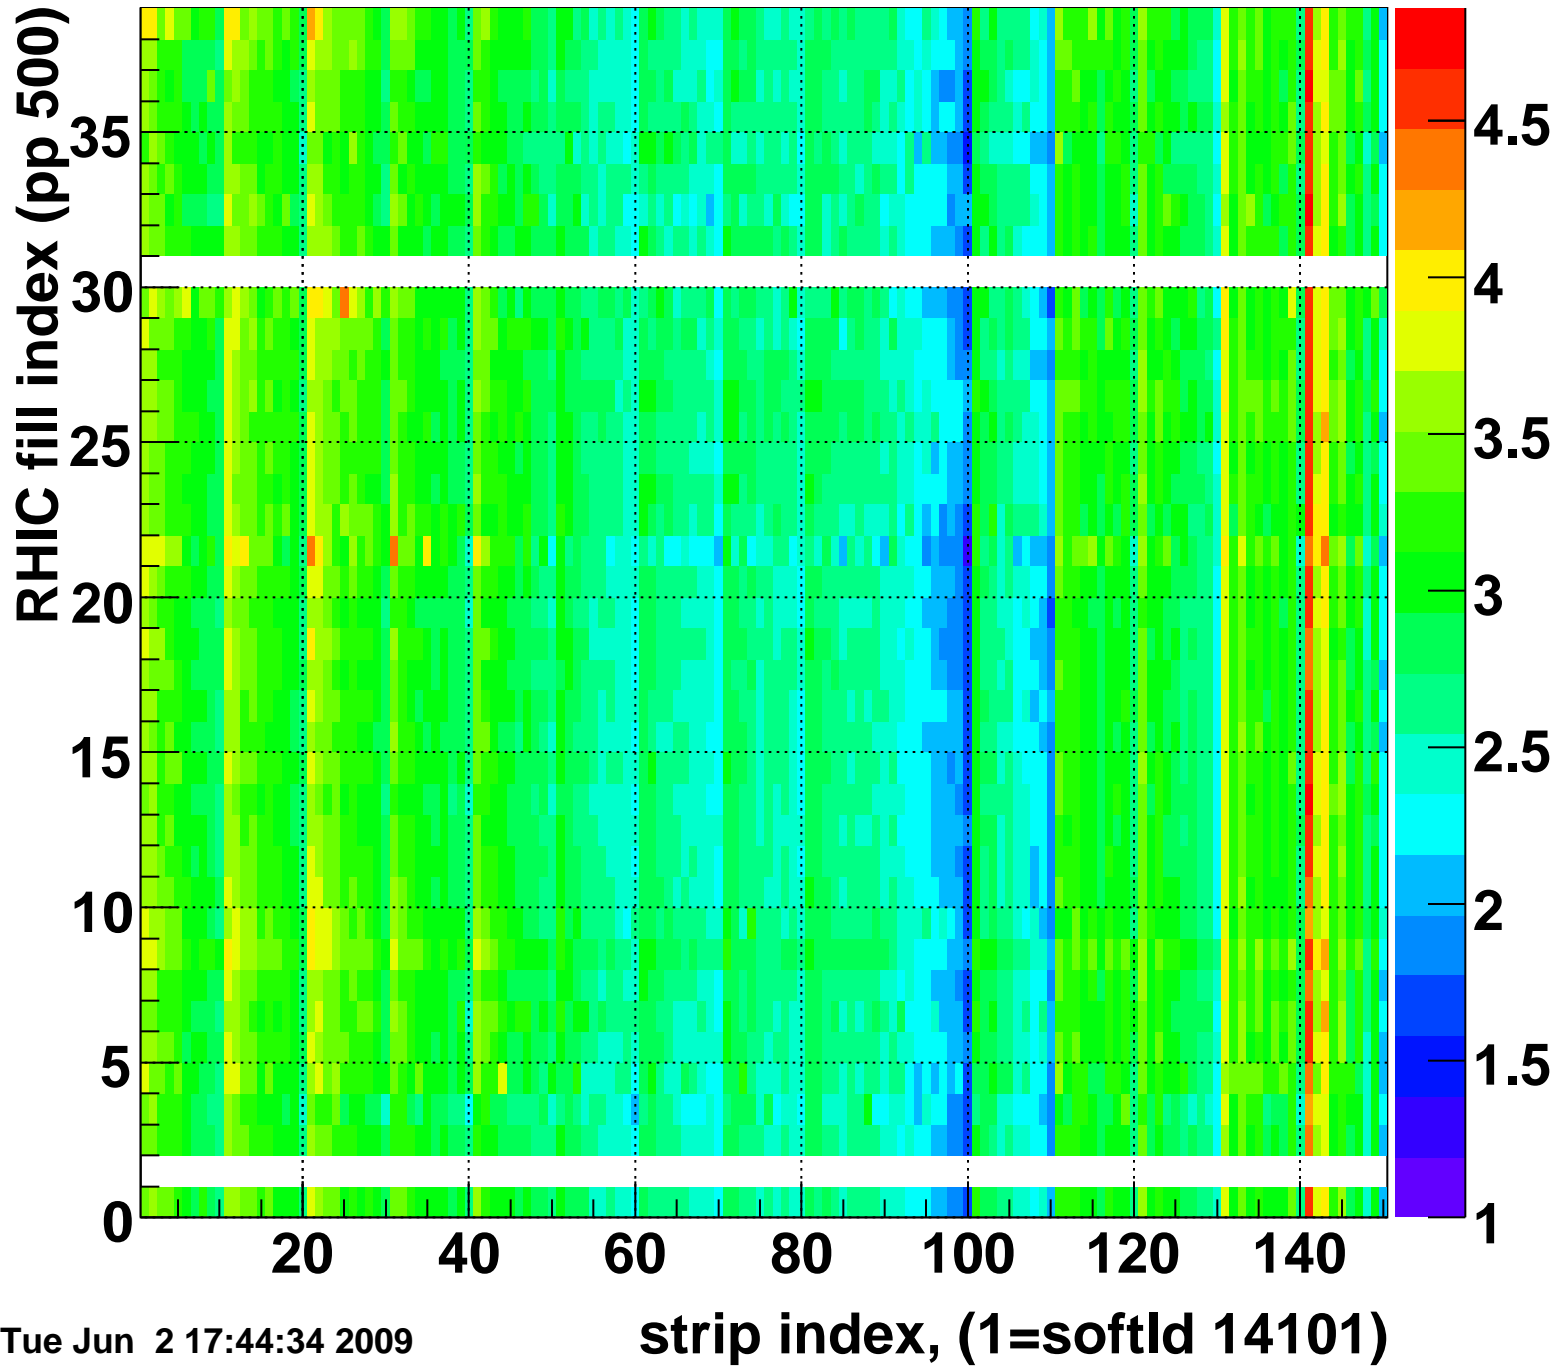

Mpv of ped residuum (ADC), BSMDE mod=95, good strips

Entries 352

Tue Jun 2 17:44:33 2009

Rms of ped residuum (ADC), BSMDE mod=95, good strips

Entries 5478

Bad strips (color=error bits), BSMDE mod=95

Entries 372

Tue Jun 2 17:44:34 2009

Mpv of ped residuum (ADC), BSMDP mod=95, good strips

Entries 1448

Tue Jun 2 17:44:34 2009

Rms of ped residuum (ADC), BSMDP mod=95, good strips

Entries 5550

Bad strips (color=error bits), BSMDE mod=95