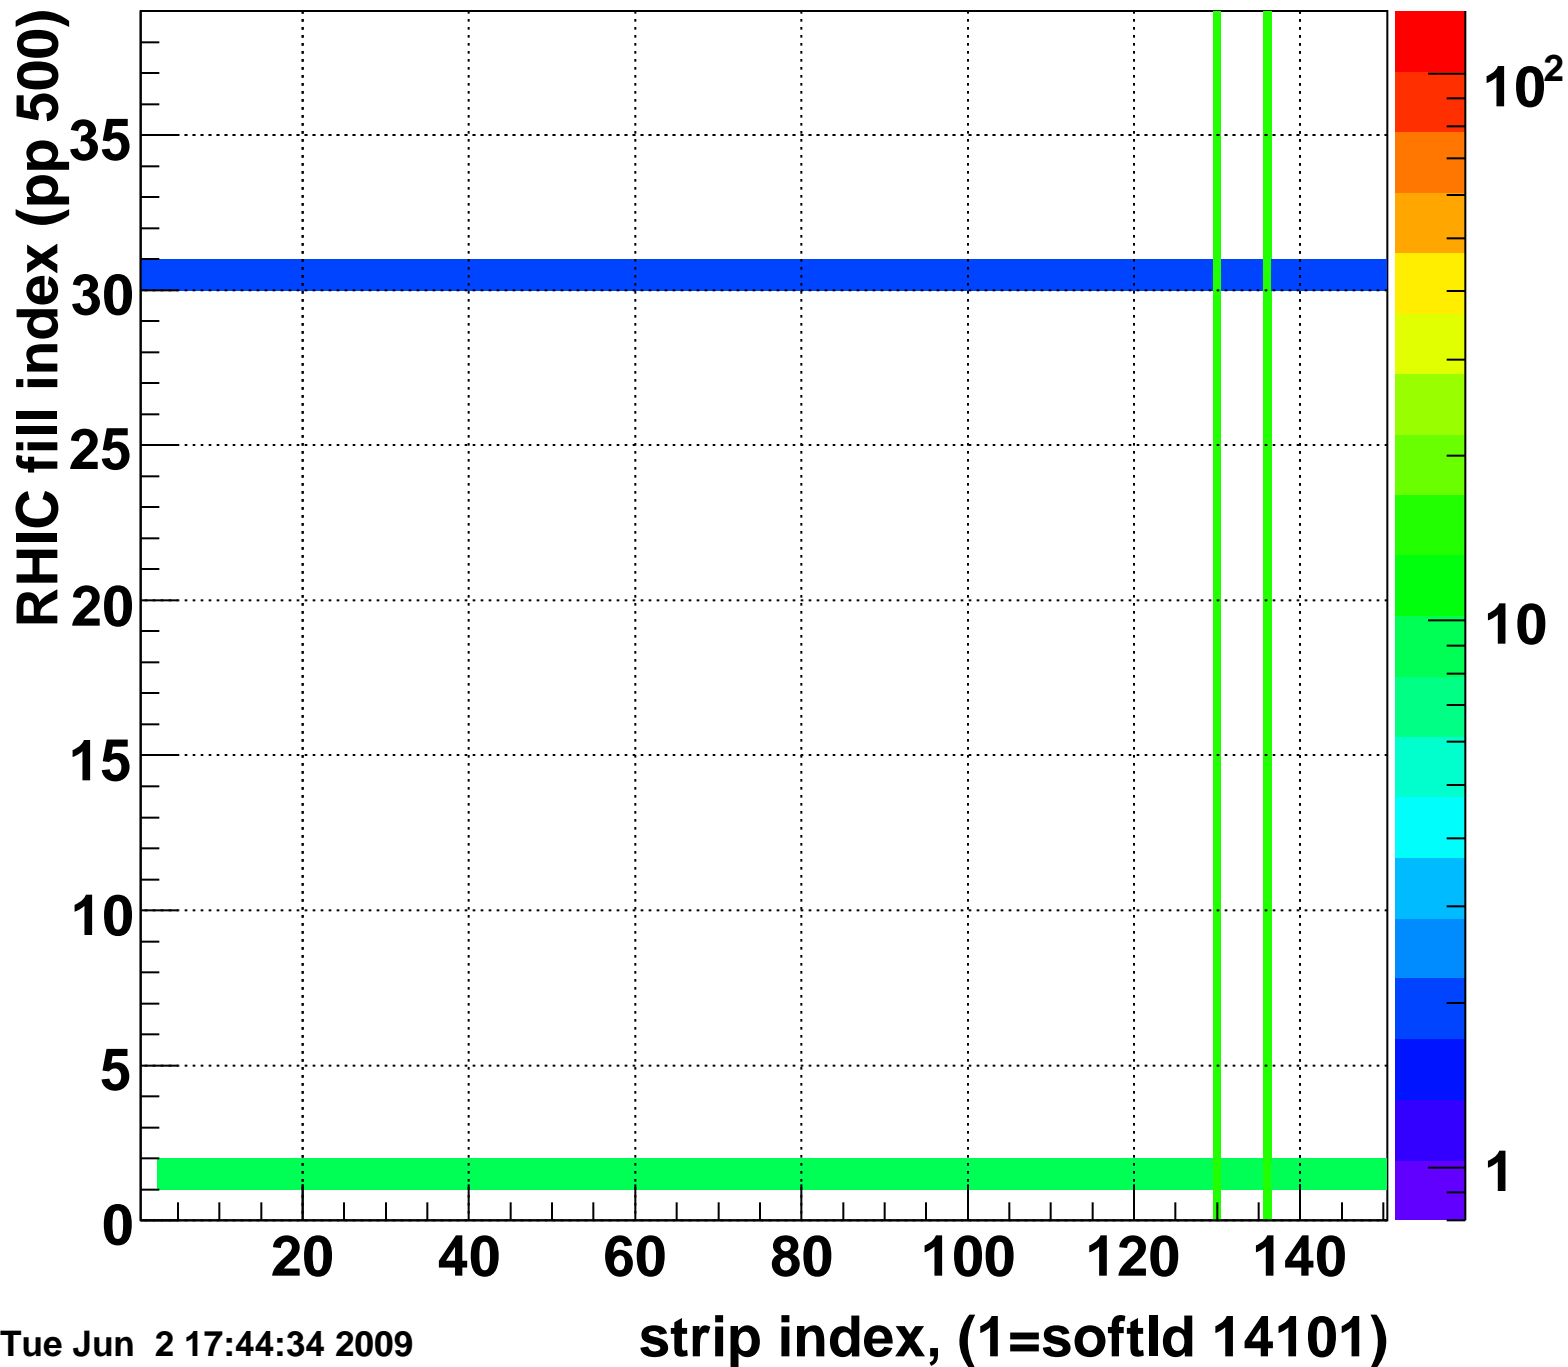

Mpv of ped residuum (ADC), BSMDE mod=95, good strips

Entries 352

Tue Jun 2 17:44:33 2009

Rms of ped residuum (ADC), BSMDE mod=95, good strips

Entries 5478

Bad strips (color=error bits), BSMDE mod=95

Entries 372

Tue Jun 2 17:44:34 2009

Mpv of ped residuum (ADC), BSMDP mod=95, good strips

Entries 1448

Tue Jun 2 17:44:34 2009

Rms of ped residuum (ADC), BSMDP mod=95, good strips

Entries 5550

Bad strips (color=error bits), BSMDE mod=95