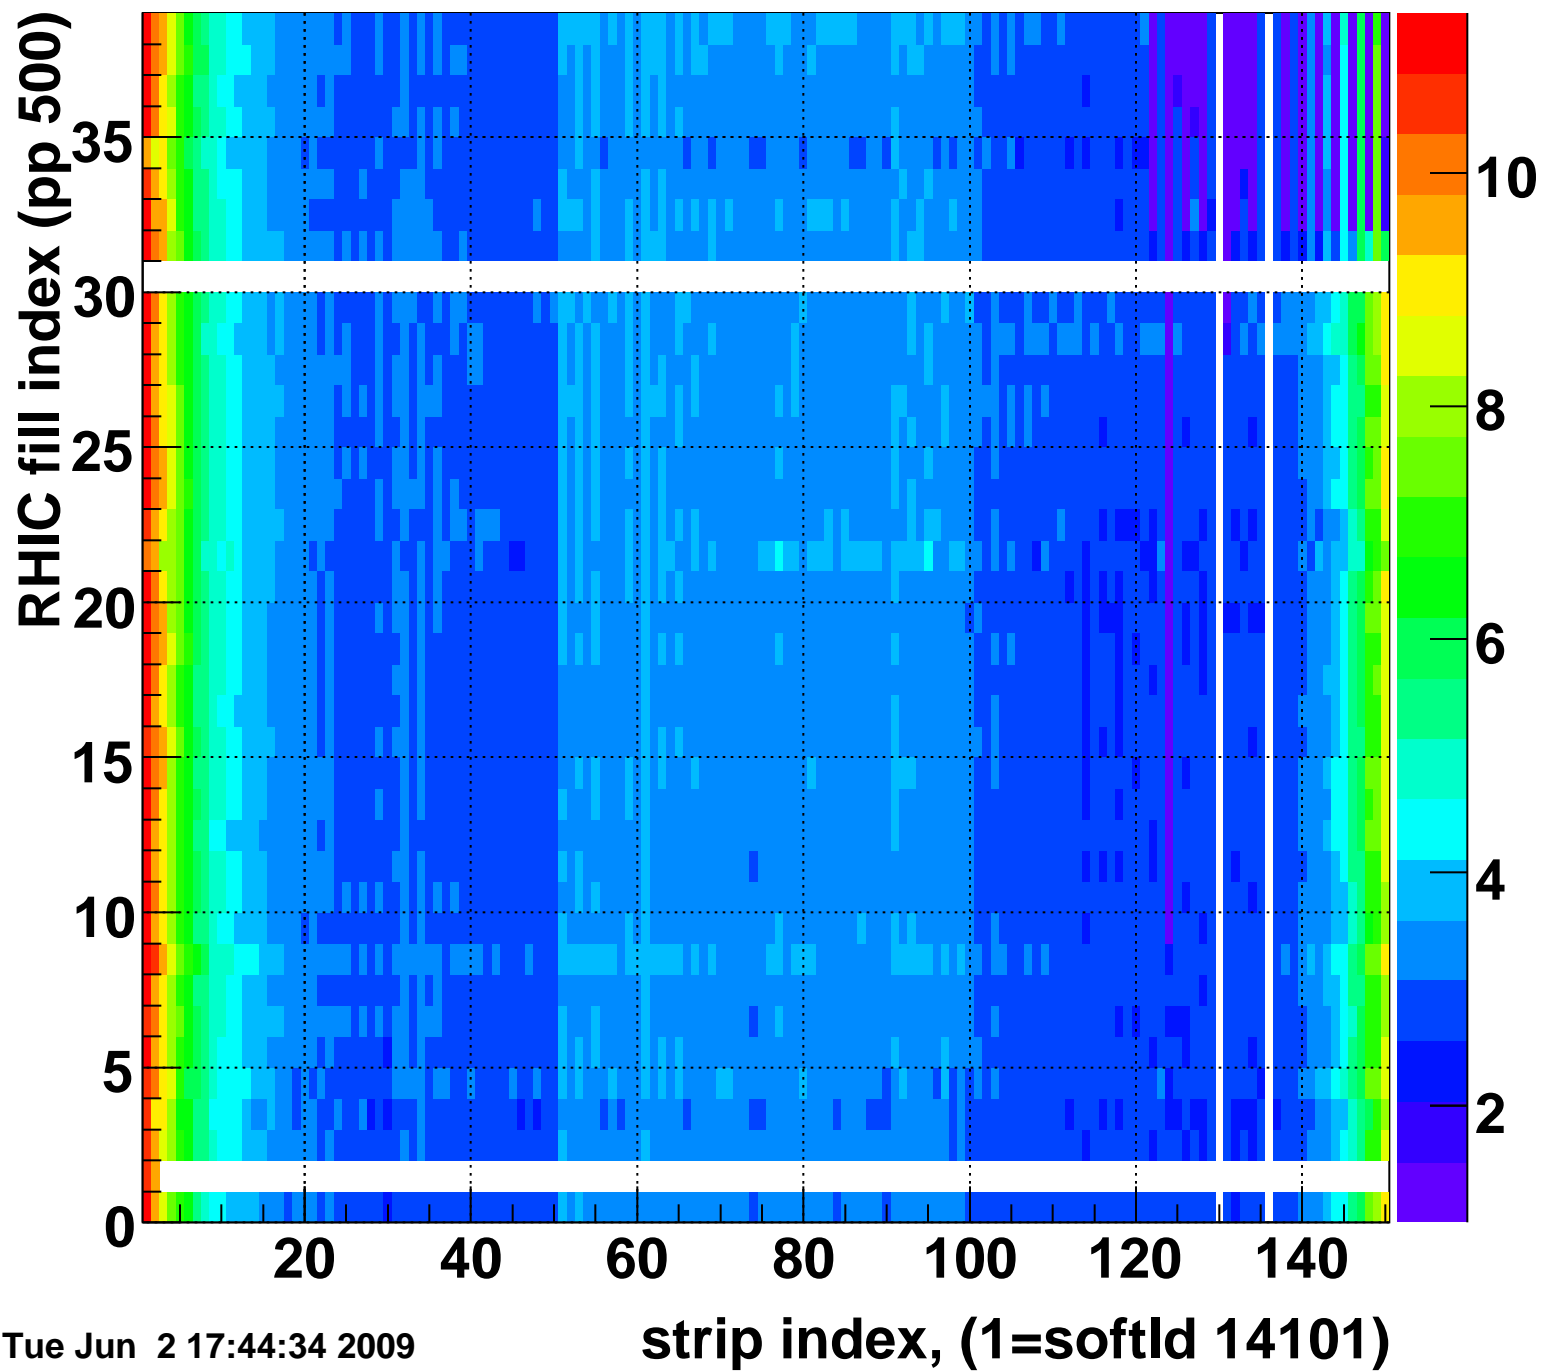

Mpv of ped residuum (ADC), BSMDE mod=95, good strips

Entries 352

Tue Jun 2 17:44:33 2009

Rms of ped residuum (ADC), BSMDE mod=95, good strips

Entries 5478

Bad strips (color=error bits), BSMDE mod=95

Entries 372

Tue Jun 2 17:44:34 2009

Mpv of ped residuum (ADC), BSMDP mod=95, good strips

Entries 1448

Tue Jun 2 17:44:34 2009

Rms of ped residuum (ADC), BSMDP mod=95, good strips

Entries 5550

Bad strips (color=error bits), BSMDE mod=95