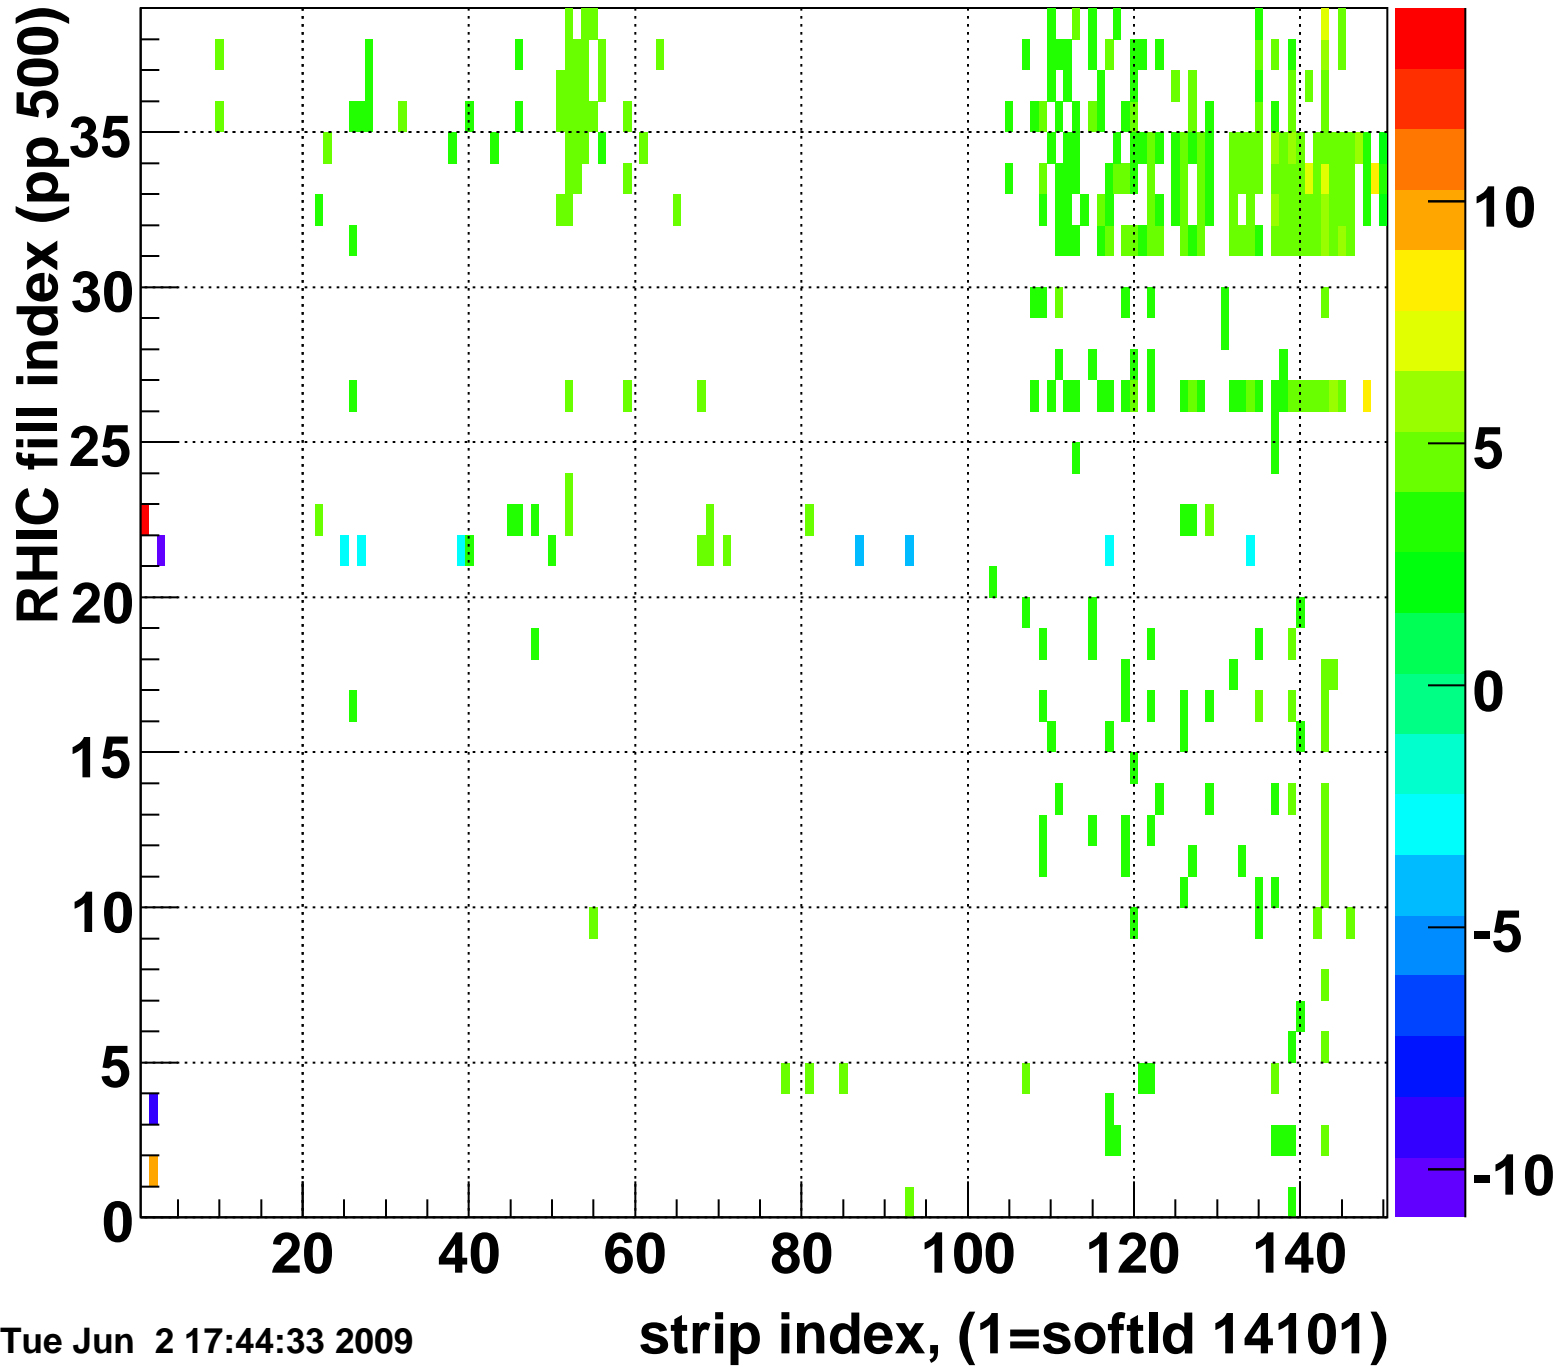

Mpv of ped residuum (ADC), BSMDE mod=95, good strips

Entries 352

Tue Jun 2 17:44:33 2009

Rms of ped residuum (ADC), BSMDE mod=95, good strips

Entries 5478

Bad strips (color=error bits), BSMDE mod=95

Entries 372

Tue Jun 2 17:44:34 2009

Mpv of ped residuum (ADC), BSMDP mod=95, good strips

Entries 1448

Tue Jun 2 17:44:34 2009

Rms of ped residuum (ADC), BSMDP mod=95, good strips

Entries 5550

Bad strips (color=error bits), BSMDE mod=95