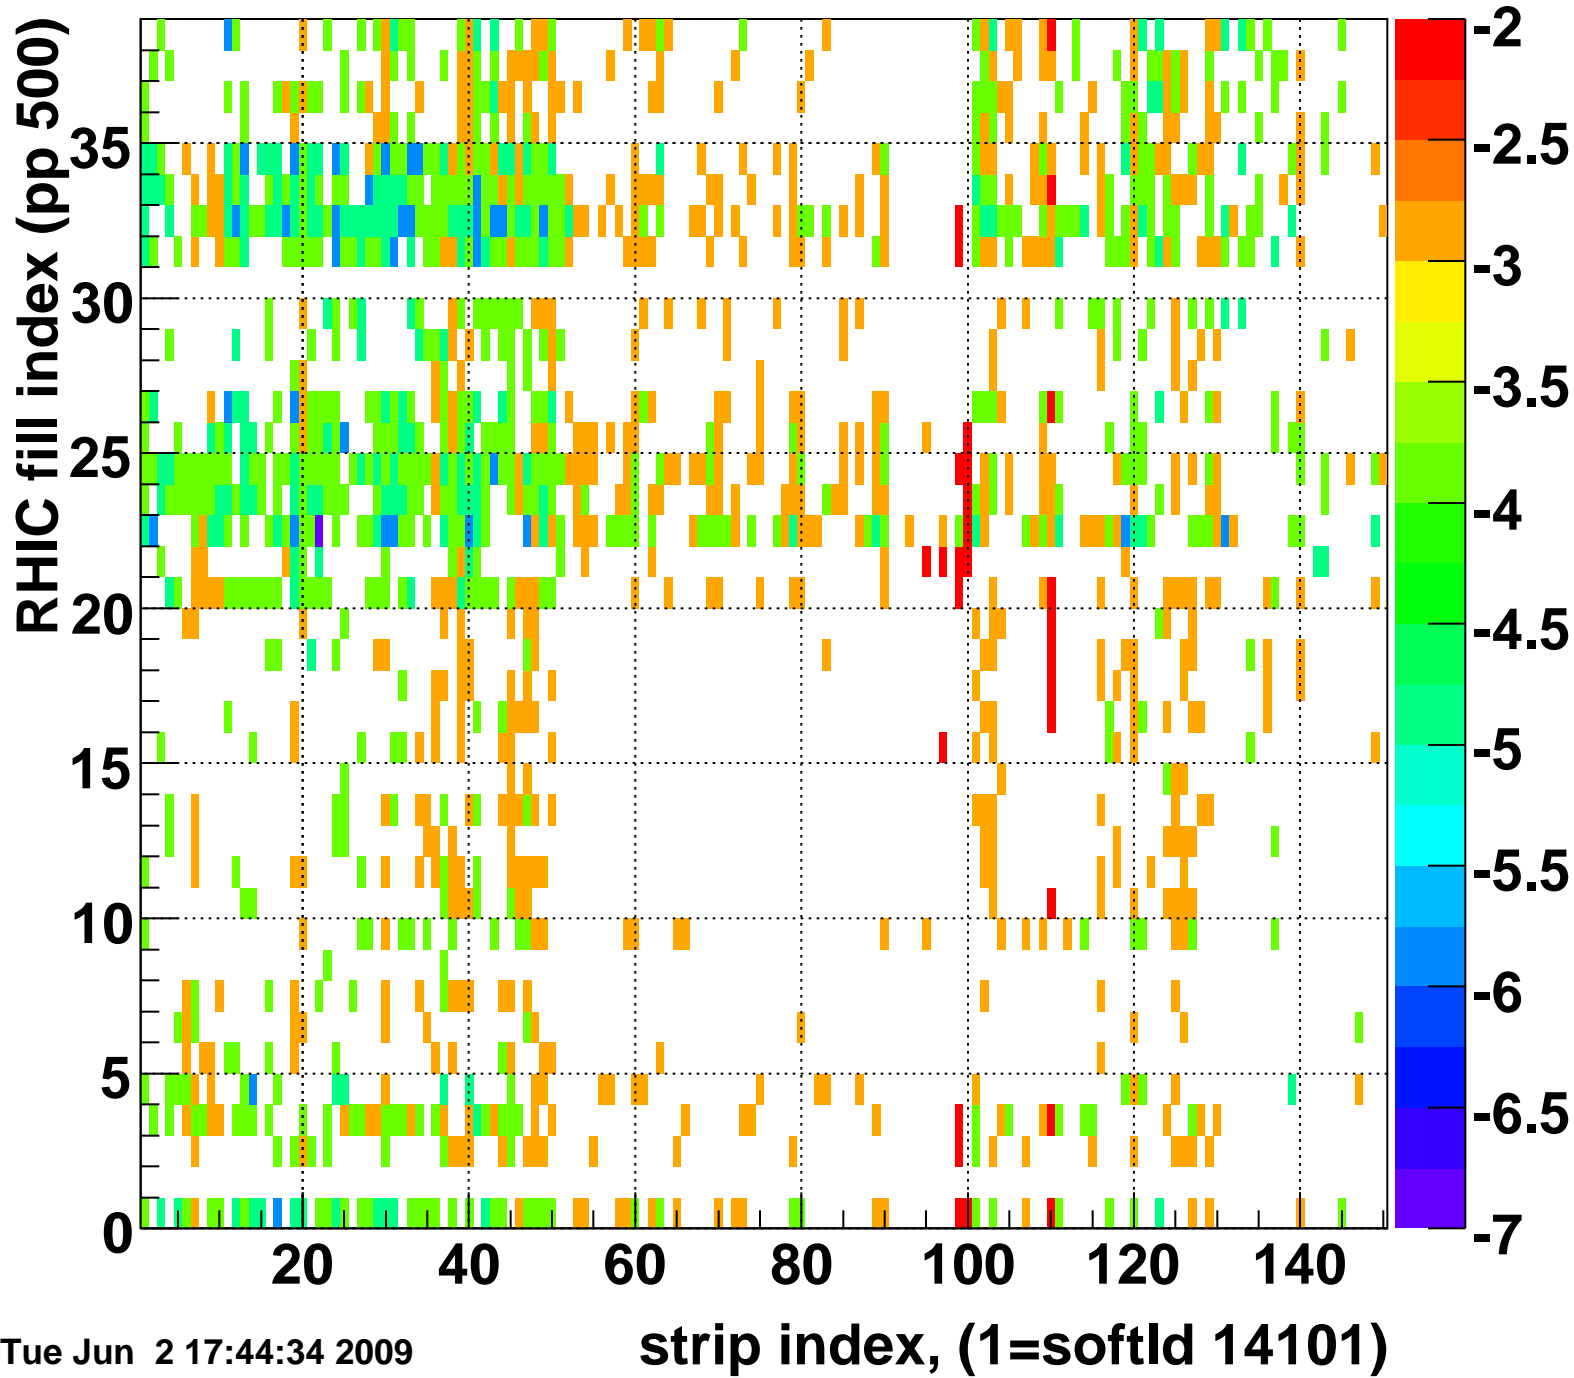

Mpv of ped residuum (ADC), BSMDE mod=95, good strips

Entries 352

Tue Jun 2 17:44:33 2009

Rms of ped residuum (ADC), BSMDE mod=95, good strips

Entries 5478

Bad strips (color=error bits), BSMDE mod=95

Entries 372

Tue Jun 2 17:44:34 2009

Mpv of ped residuum (ADC), BSMDP mod=95, good strips

Entries 1448

Tue Jun 2 17:44:34 2009

Rms of ped residuum (ADC), BSMDP mod=95, good strips

Entries 5550

Bad strips (color=error bits), BSMDE mod=95