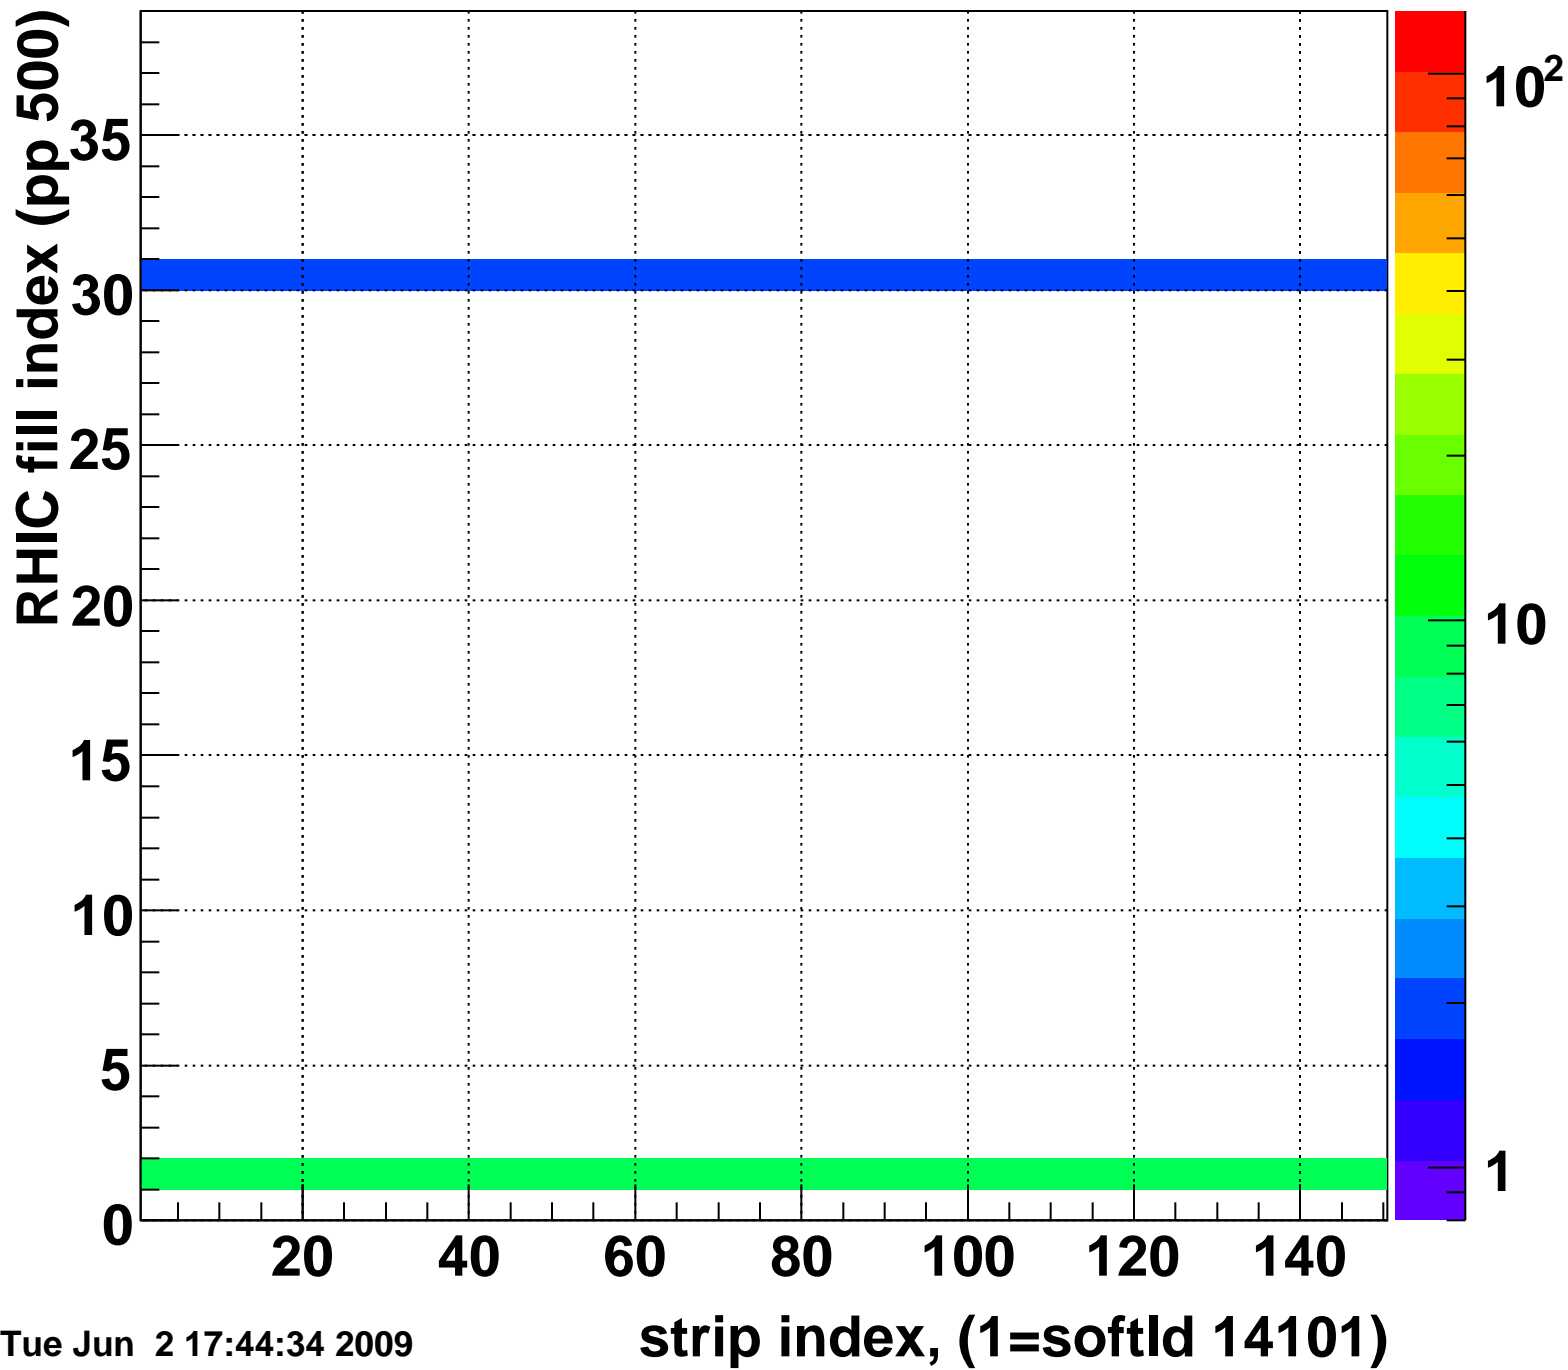

Bad strips (color=error bits), BSMDE mod=95

Entries 300

Tue Jun 2 17:44:34 2009