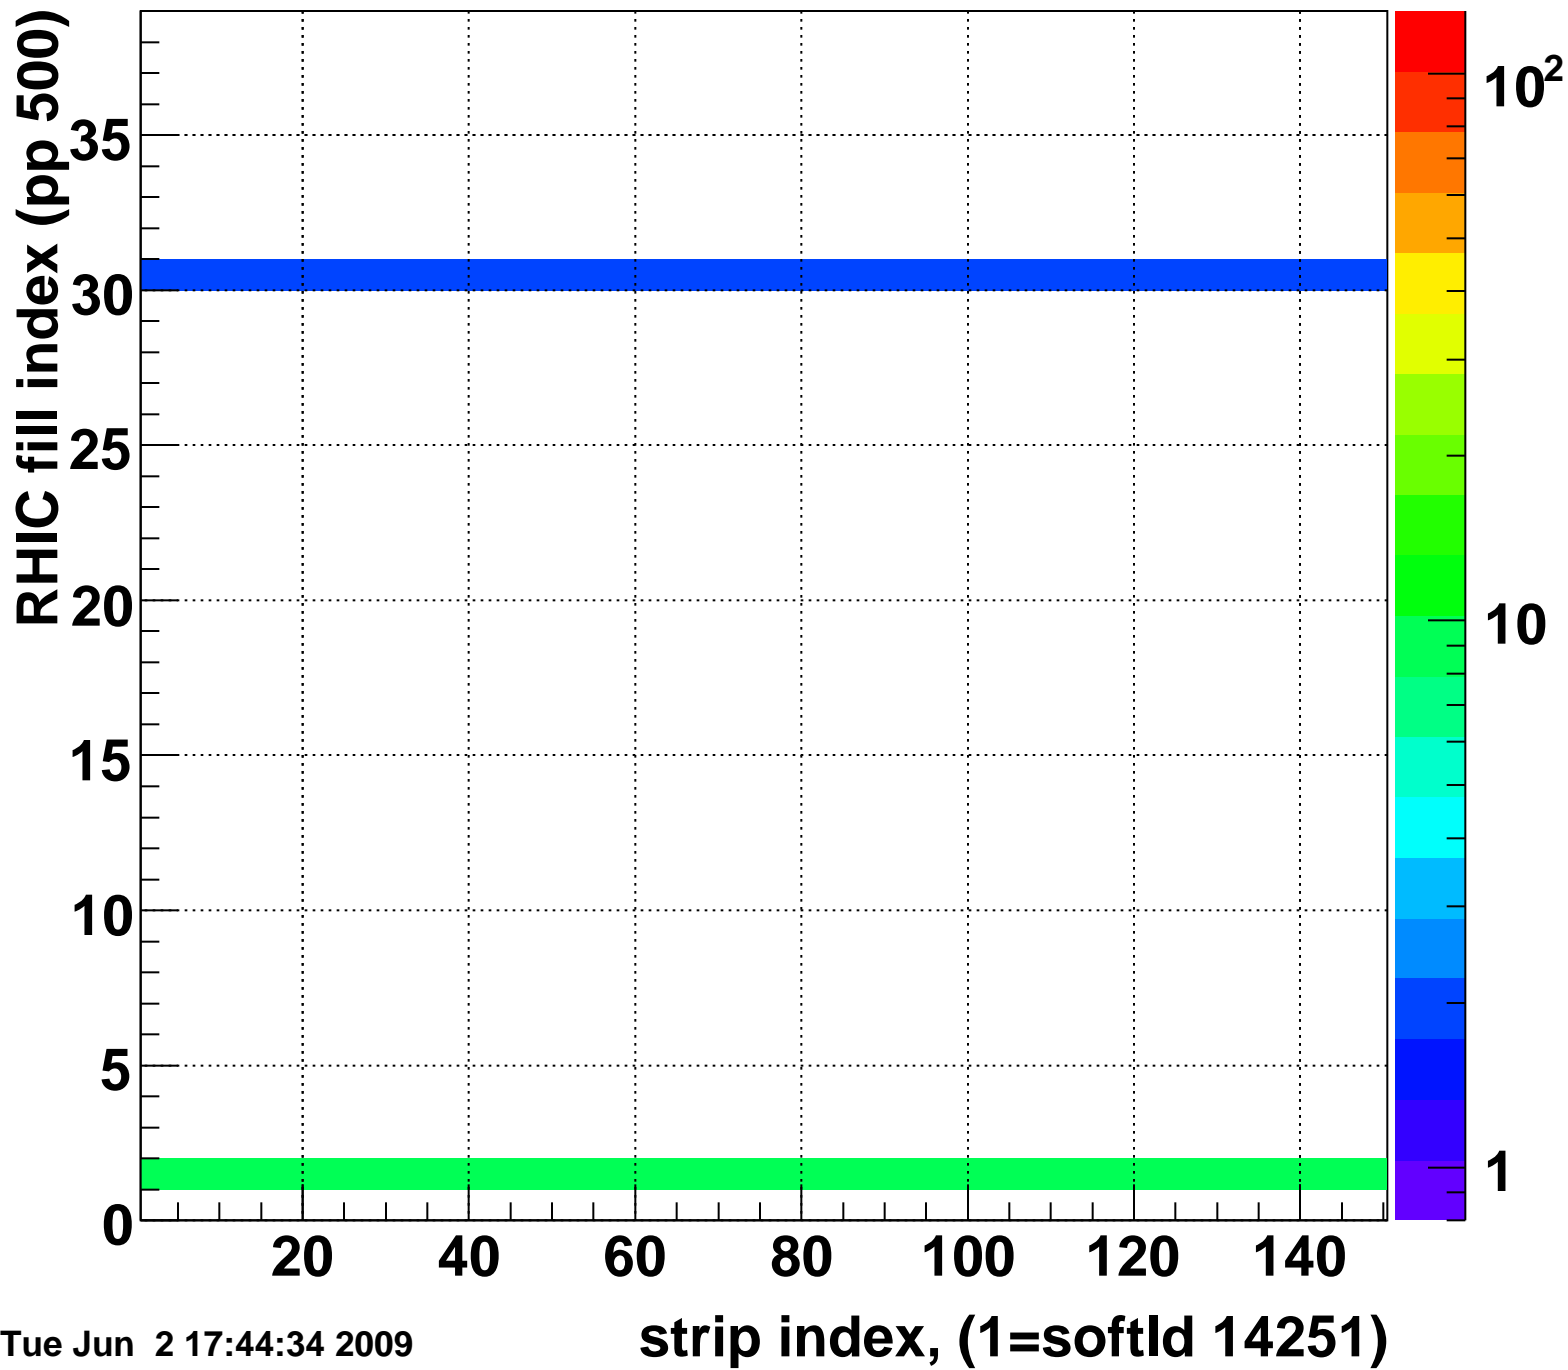

Rms of ped residuum (ADC), BSMDE mod=96, good strips

Entries 5476

Tue Jun 2 17:44:34 2009

Bad strips (color=error bits), BSMDE mod=96

Entries 374

Tue Jun 2 17:44:34 2009

Rms of ped residuum (ADC), BSMDP mod=96, good strips

Entries 5550

Tue Jun 2 17:44:34 2009

Bad strips (color=error bits), BSMDE mod=96

Entries 300

Tue Jun 2 17:44:34 2009