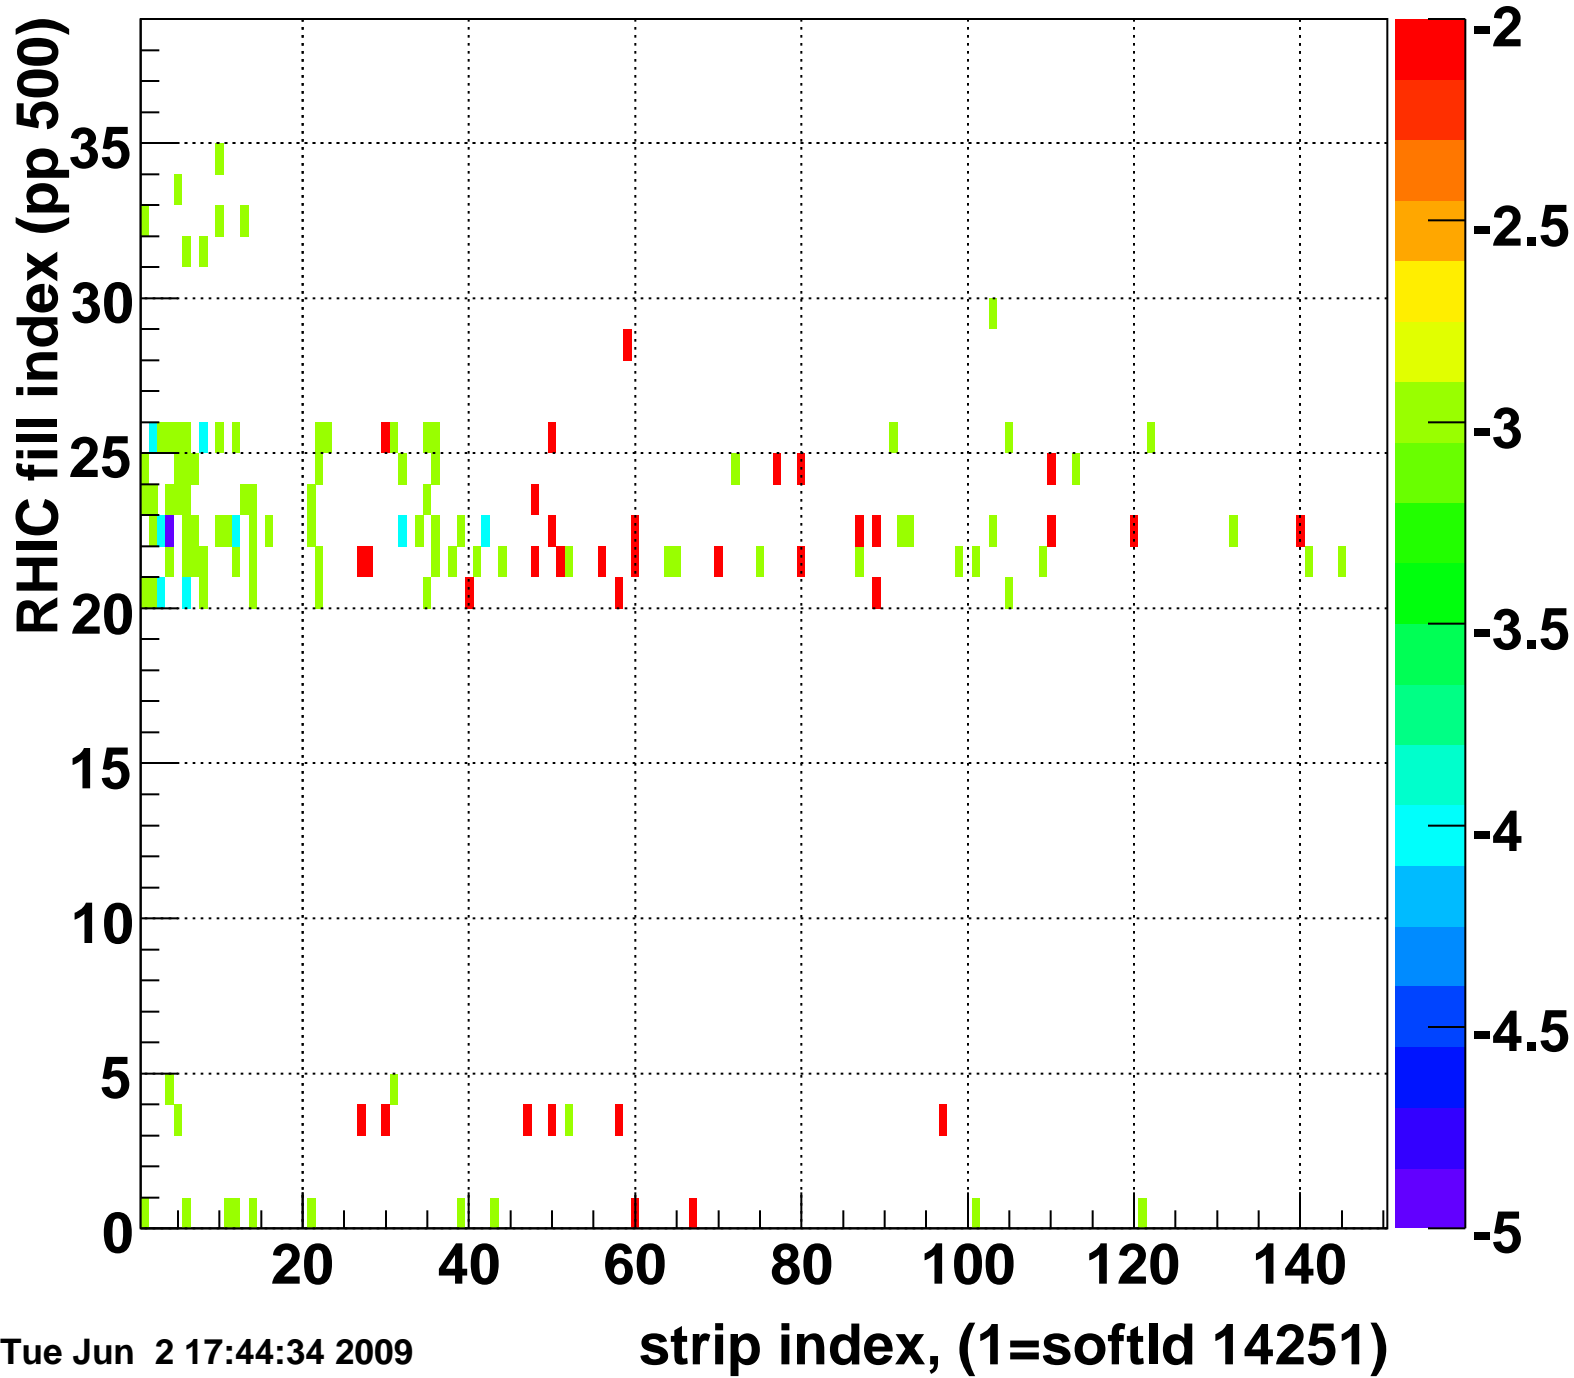

Rms of ped residuum (ADC), BSMDE mod=96, good strips

Entries 5476

Tue Jun 2 17:44:34 2009

Bad strips (color=error bits), BSMDE mod=96

Entries 374

Tue Jun 2 17:44:34 2009

Rms of ped residuum (ADC), BSMDP mod=96, good strips

Entries 5550

Tue Jun 2 17:44:34 2009

Bad strips (color=error bits), BSMDE mod=96

Entries 300

Tue Jun 2 17:44:34 2009