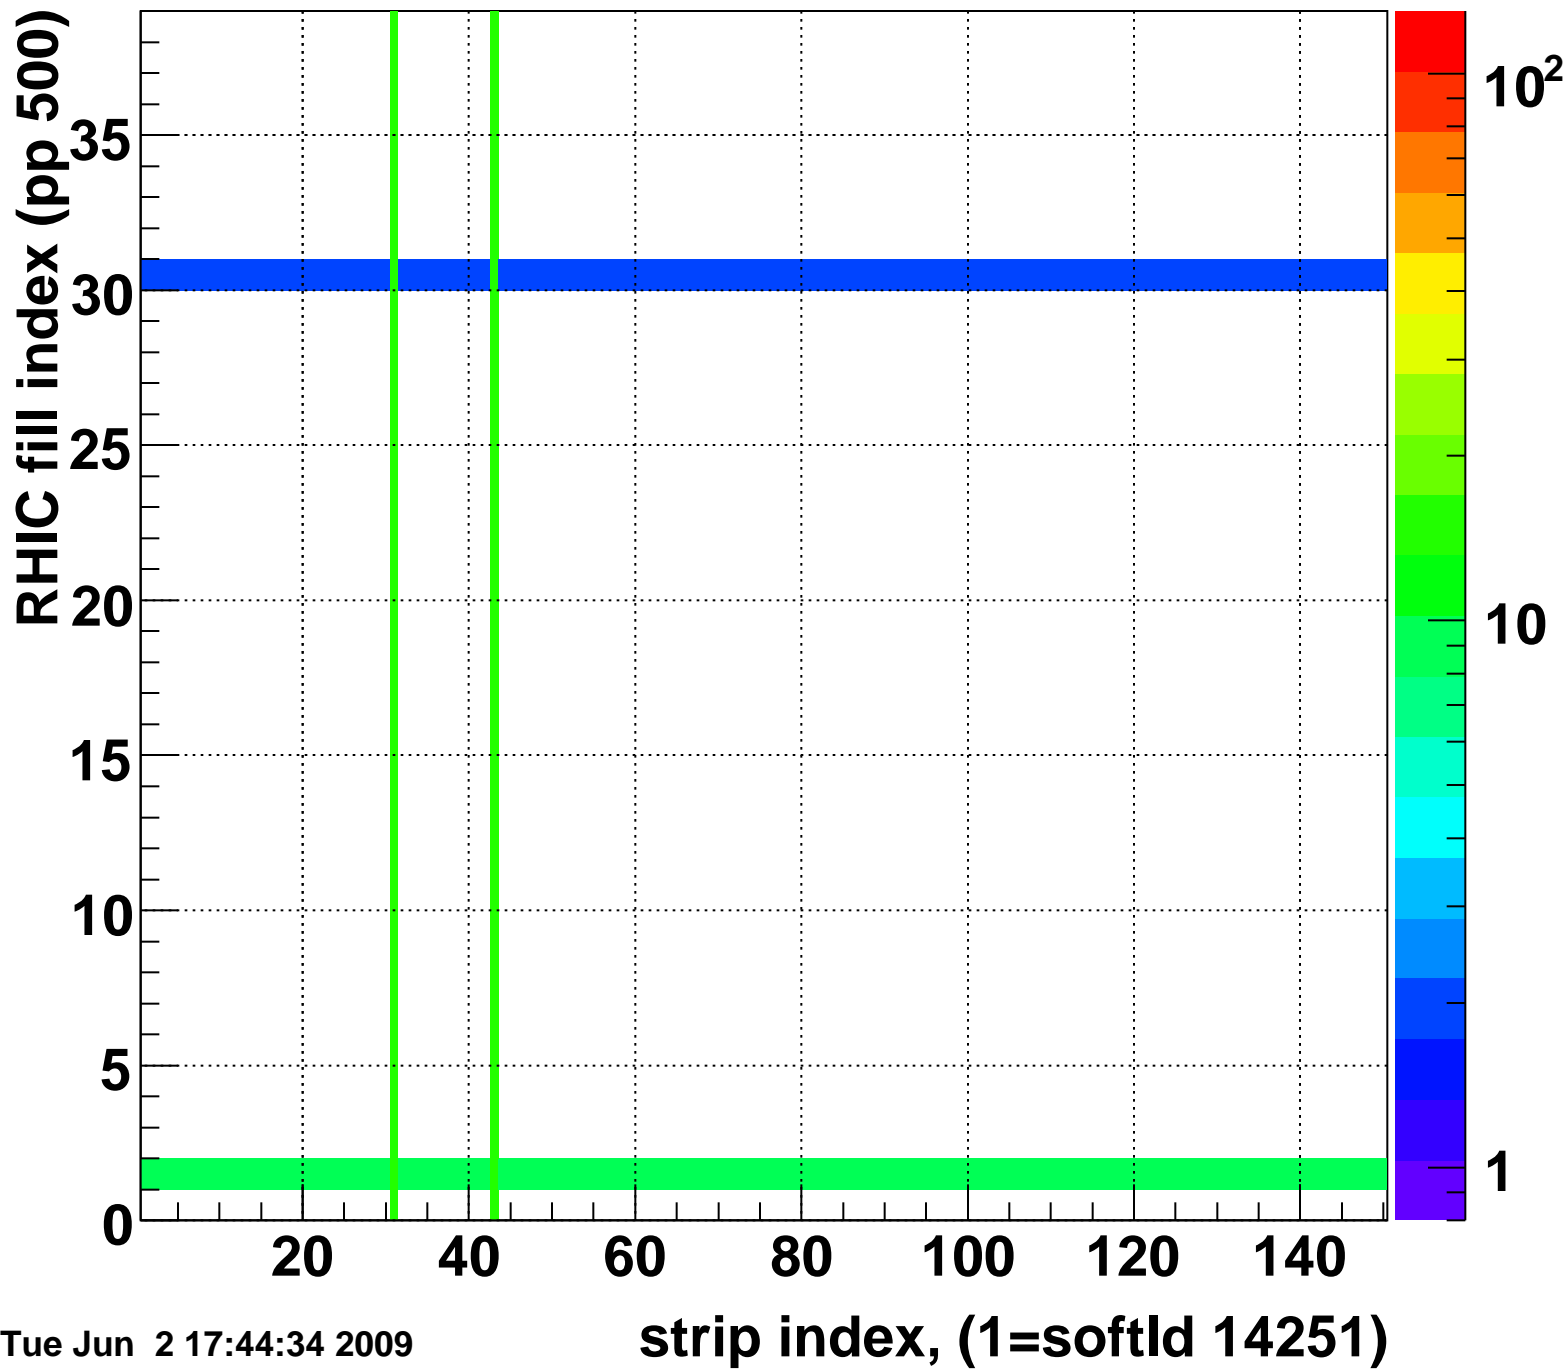

Rms of ped residuum (ADC), BSMDE mod=96, good strips

Entries 5476

Tue Jun 2 17:44:34 2009

Bad strips (color=error bits), BSMDE mod=96

Entries 374

Tue Jun 2 17:44:34 2009

Rms of ped residuum (ADC), BSMDP mod=96, good strips

Entries 5550

Tue Jun 2 17:44:34 2009

Bad strips (color=error bits), BSMDE mod=96

Entries 300

Tue Jun 2 17:44:34 2009