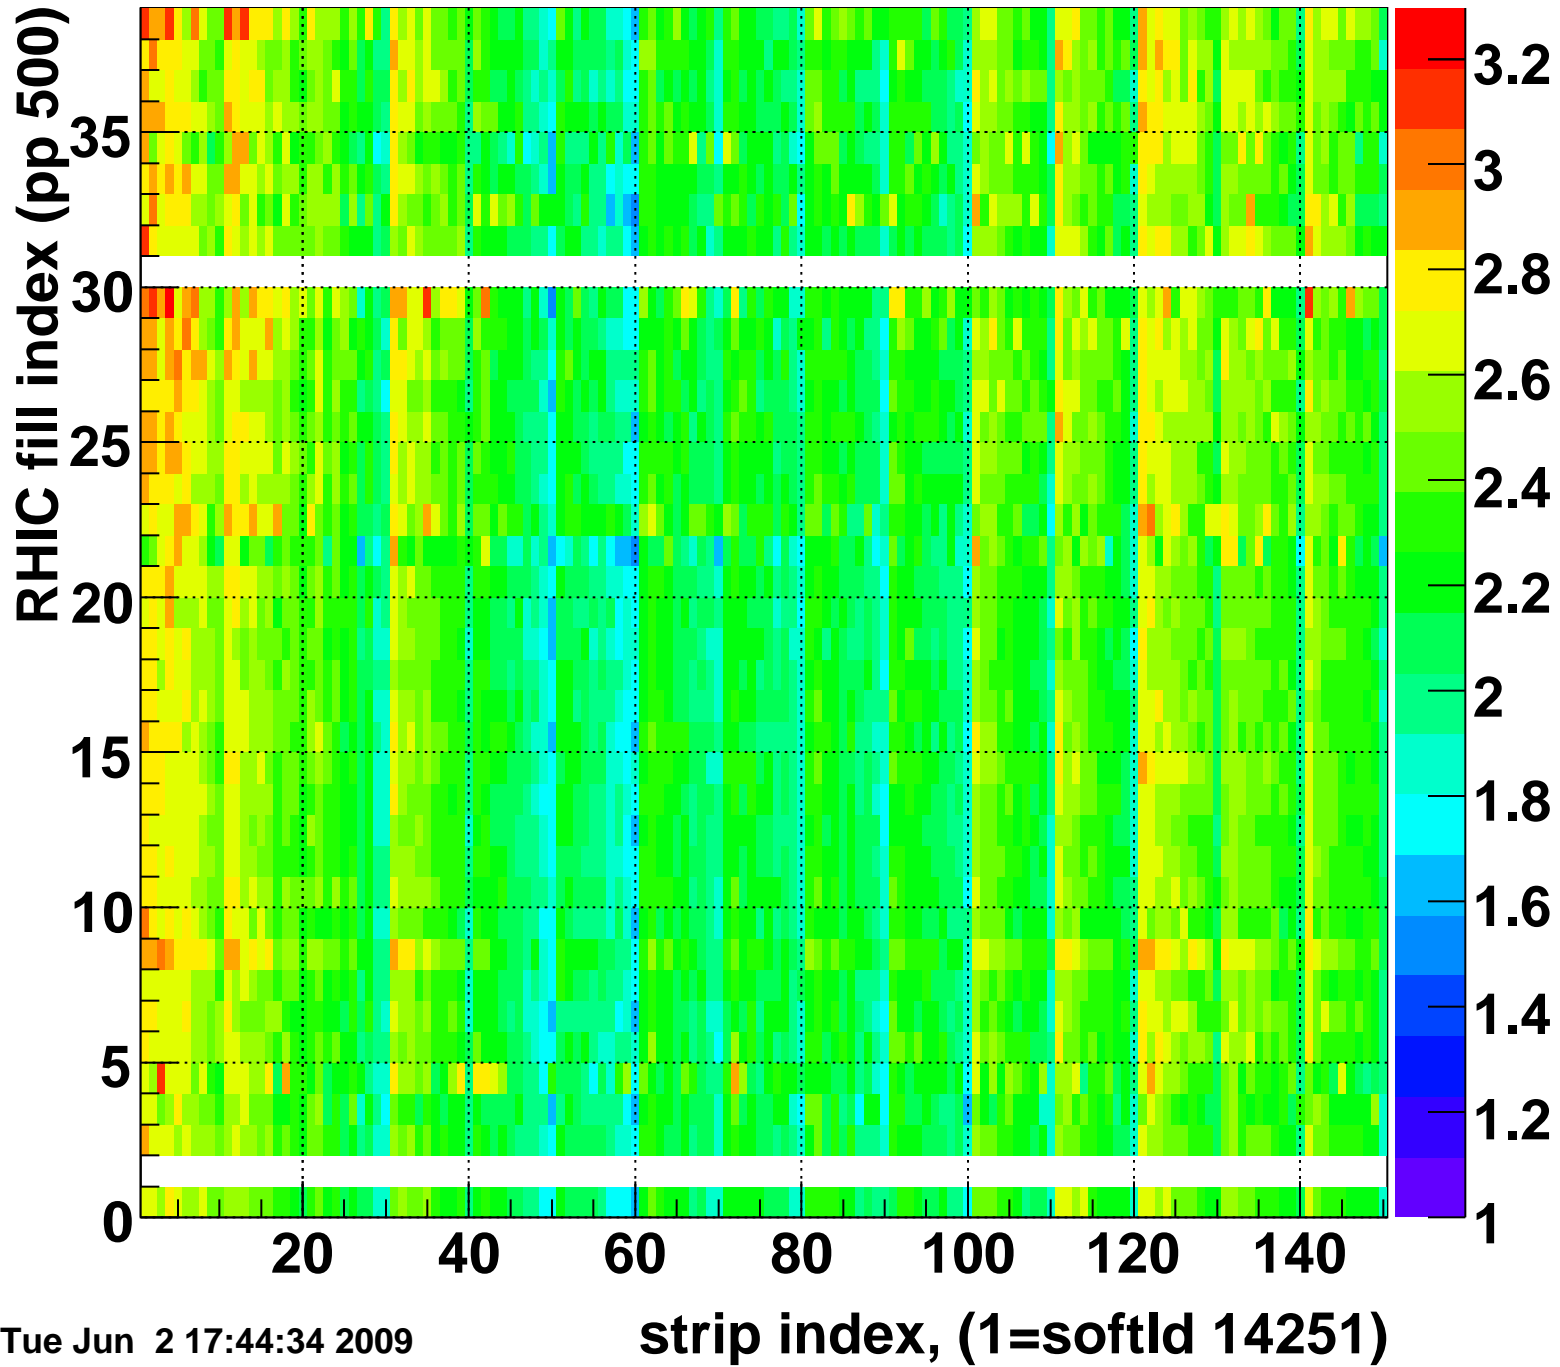

Rms of ped residuum (ADC), BSMDE mod=96, good strips

Entries 5476

Tue Jun 2 17:44:34 2009

Bad strips (color=error bits), BSMDE mod=96

Entries 374

Tue Jun 2 17:44:34 2009

Rms of ped residuum (ADC), BSMDP mod=96, good strips

Entries 5550

Tue Jun 2 17:44:34 2009

Bad strips (color=error bits), BSMDE mod=96

Entries 300

Tue Jun 2 17:44:34 2009