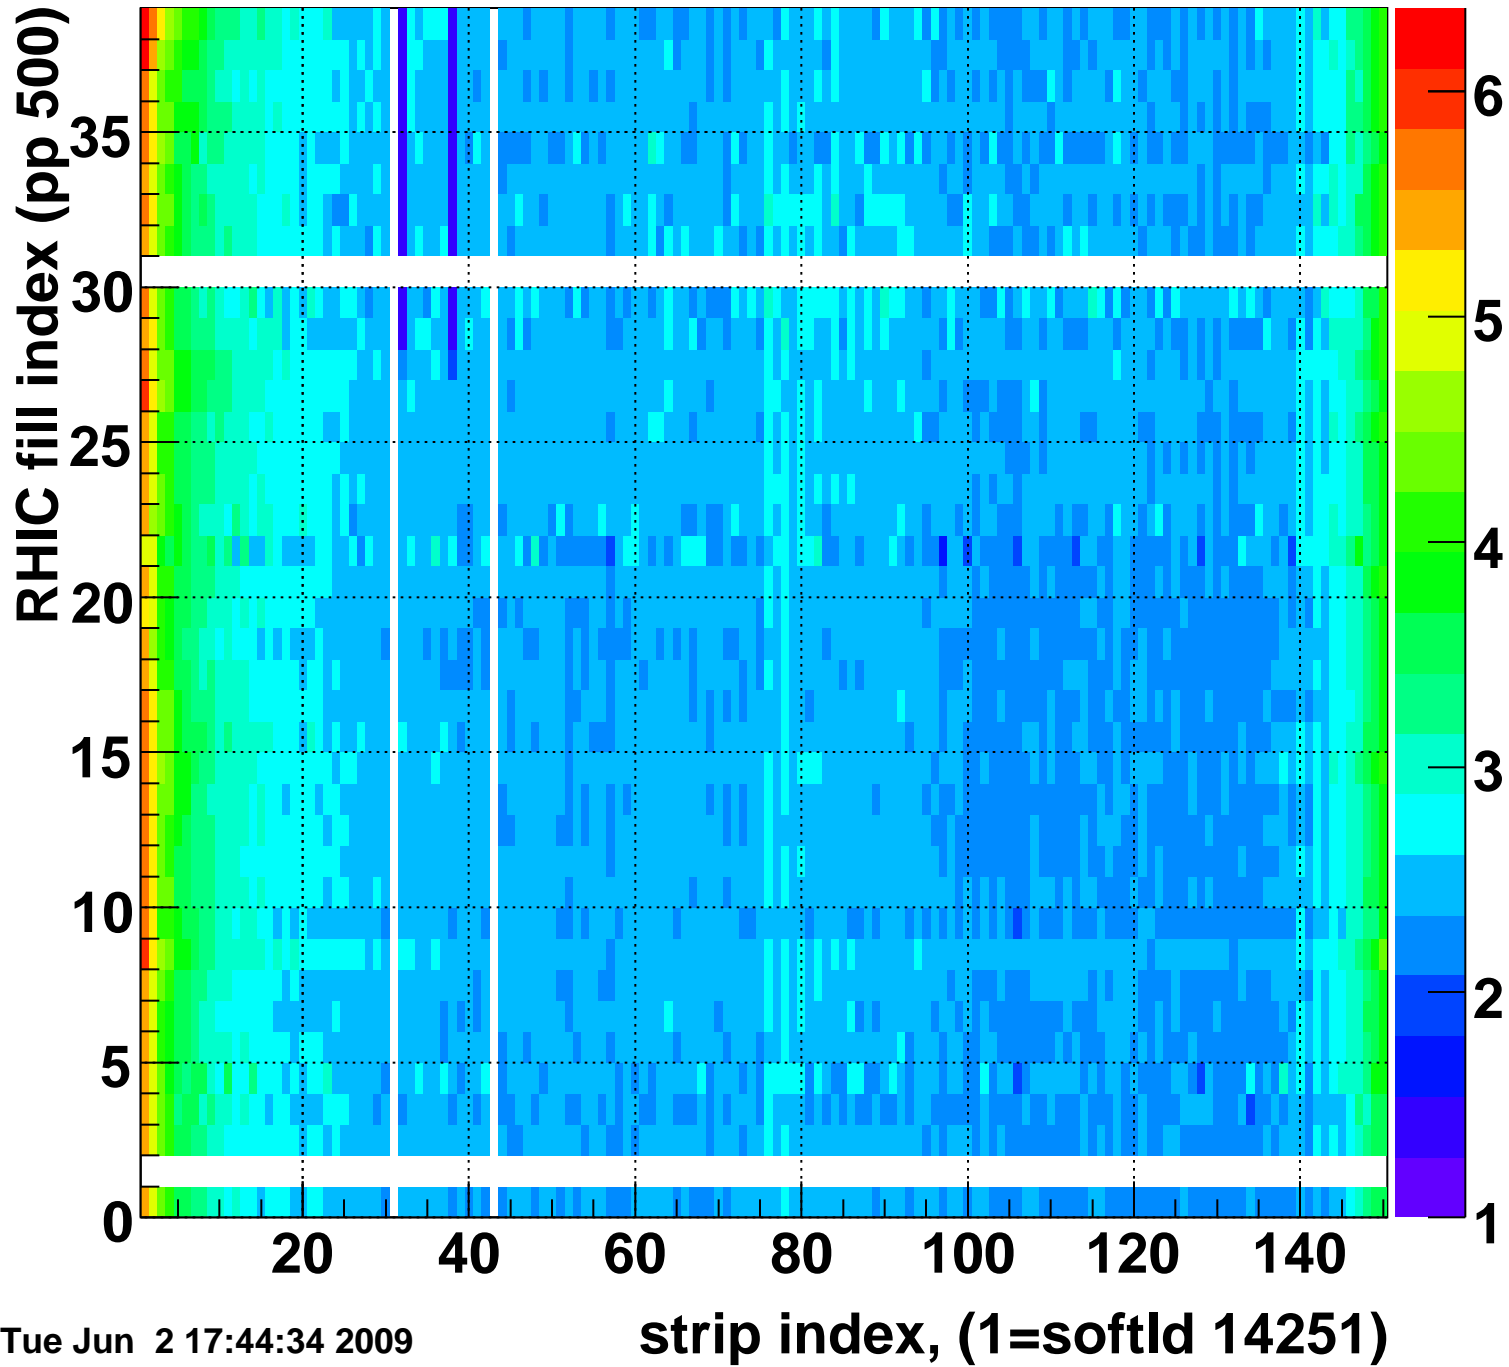

Rms of ped residuum (ADC), BSMDE mod=96, good strips

Entries 5476

Tue Jun 2 17:44:34 2009

Bad strips (color=error bits), BSMDE mod=96

Entries 374

Tue Jun 2 17:44:34 2009

Rms of ped residuum (ADC), BSMDP mod=96, good strips

Entries 5550

Tue Jun 2 17:44:34 2009

Bad strips (color=error bits), BSMDE mod=96

Entries 300

Tue Jun 2 17:44:34 2009