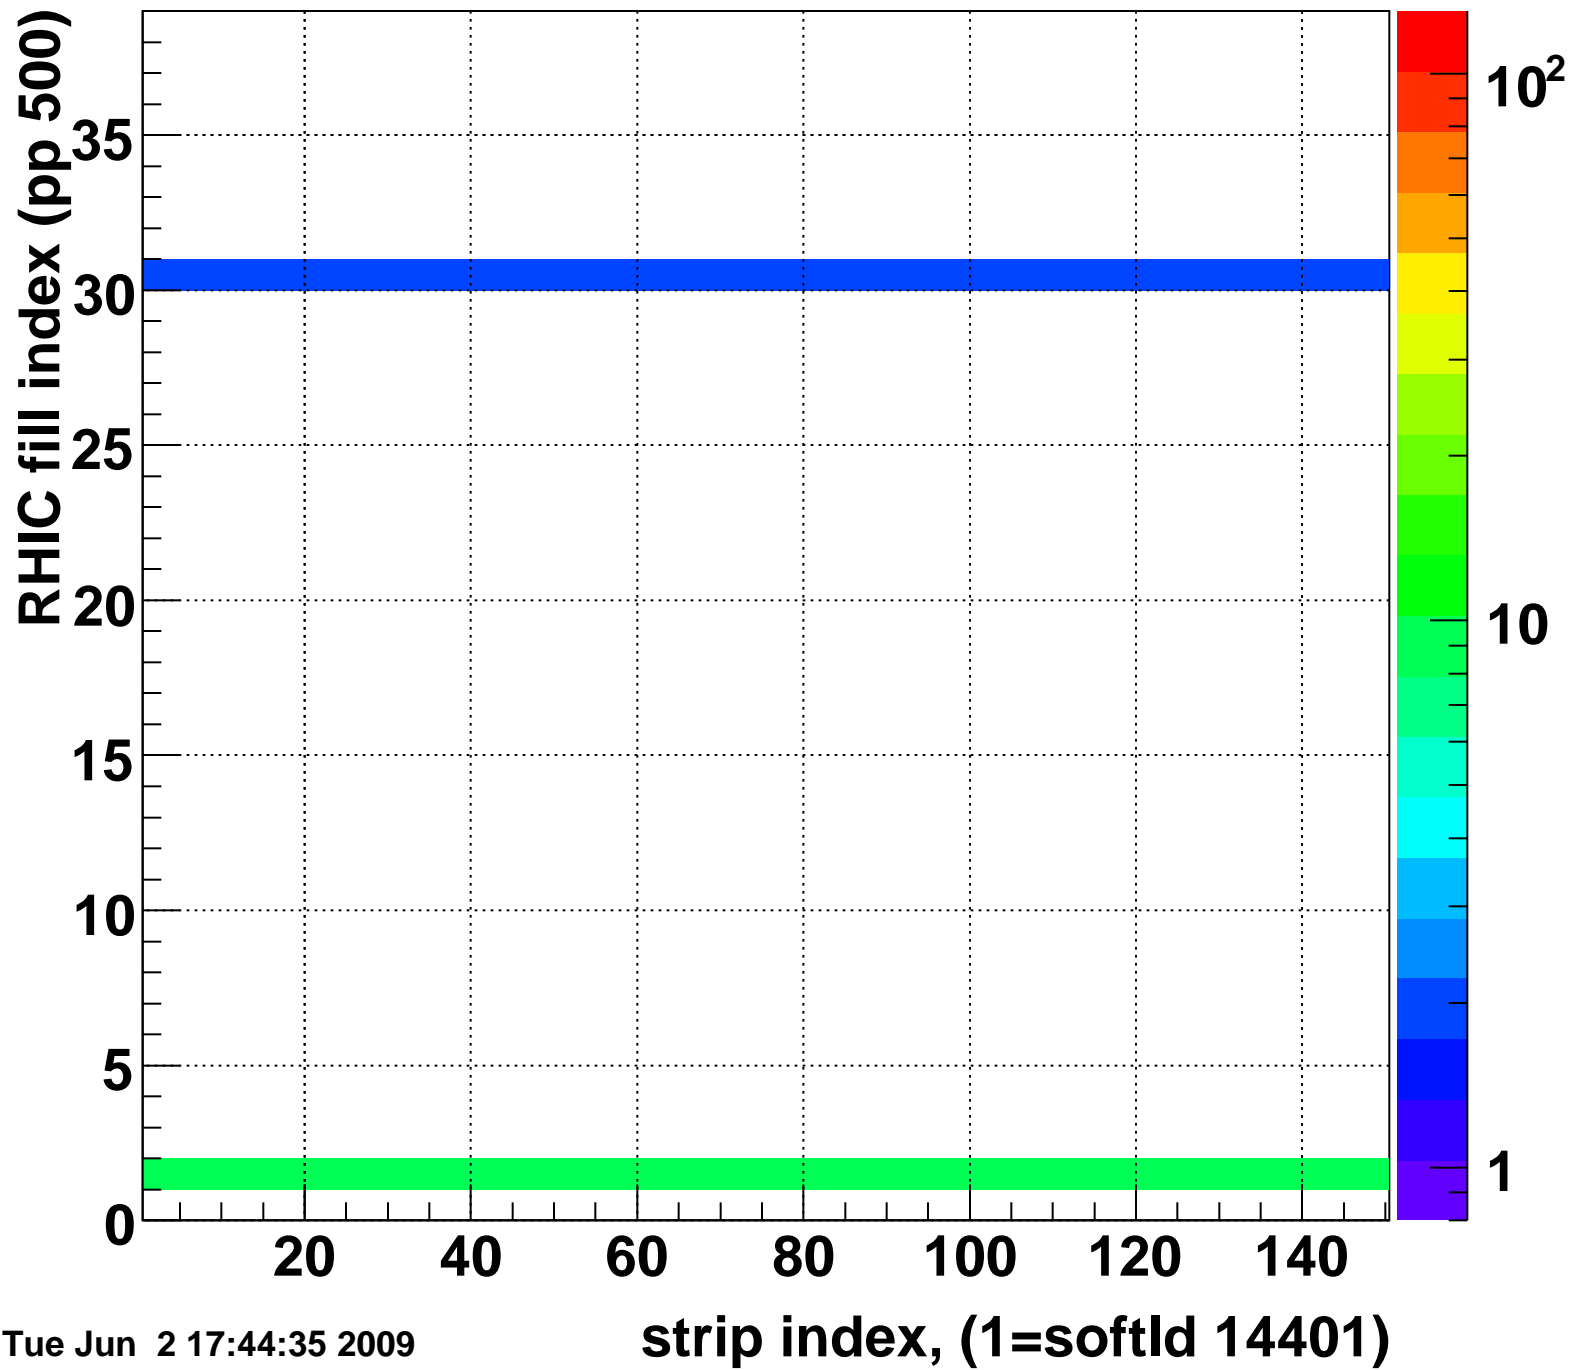

Mpv of ped residuum (ADC), BSMDE mod=97, good strips

Entries 45

Tue Jun 2 17:44:34 2009

Rms of ped residuum (ADC), BSMDE mod=97, good strips

Entries 5513

Tue Jun 2 17:44:34 2009

Bad strips (color=error bits), BSMDE mod=97

Entries 337

Rms of ped residuum (ADC), BSMDP mod=97, good strips

Entries 5550

Tue Jun 2 17:44:35 2009

Bad strips (color=error bits), BSMDE mod=97

Entries 300

Tue Jun 2 17:44:35 2009