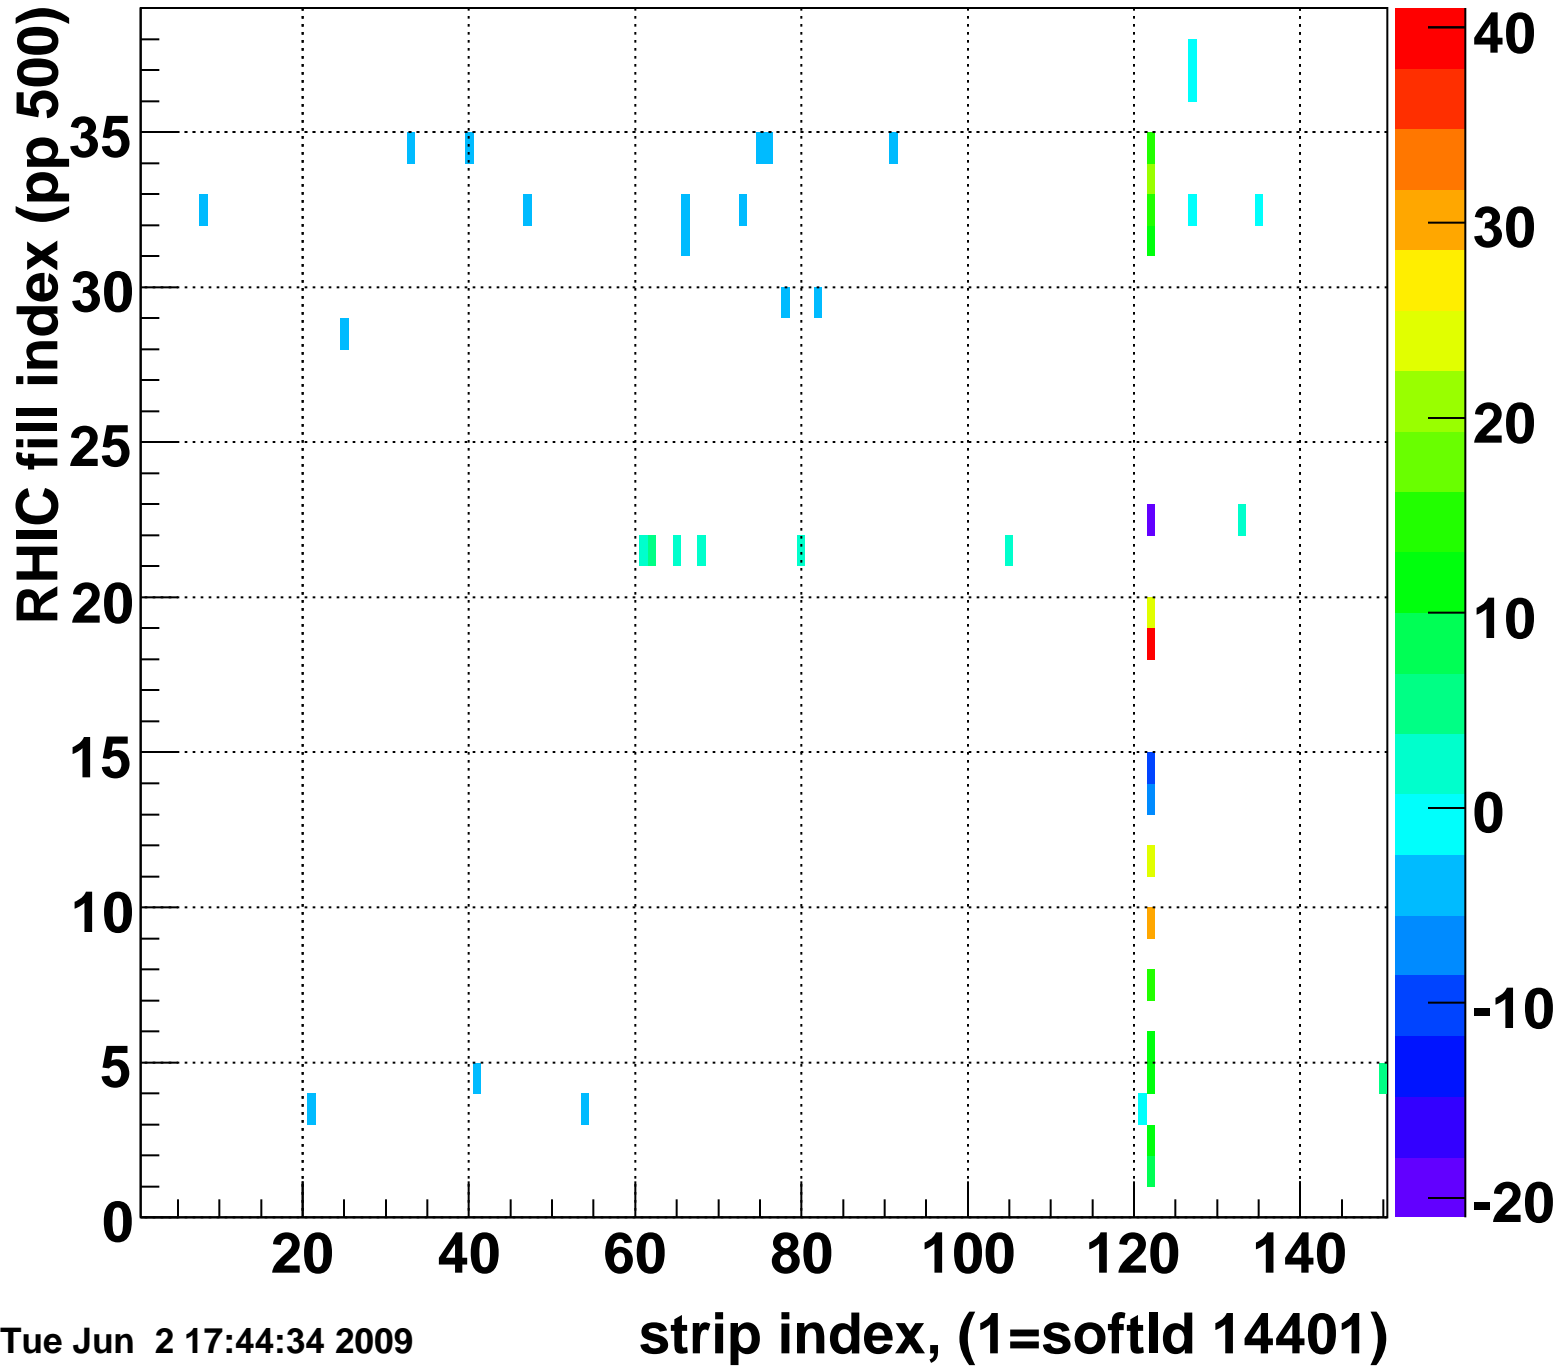

Mpv of ped residuum (ADC), BSMDE mod=97, good strips

Entries 45

Tue Jun 2 17:44:34 2009

Rms of ped residuum (ADC), BSMDE mod=97, good strips

Entries 5513

Tue Jun 2 17:44:34 2009

Bad strips (color=error bits), BSMDE mod=97

Entries 337

Rms of ped residuum (ADC), BSMDP mod=97, good strips

Entries 5550

Tue Jun 2 17:44:35 2009

Bad strips (color=error bits), BSMDE mod=97

Entries 300

Tue Jun 2 17:44:35 2009