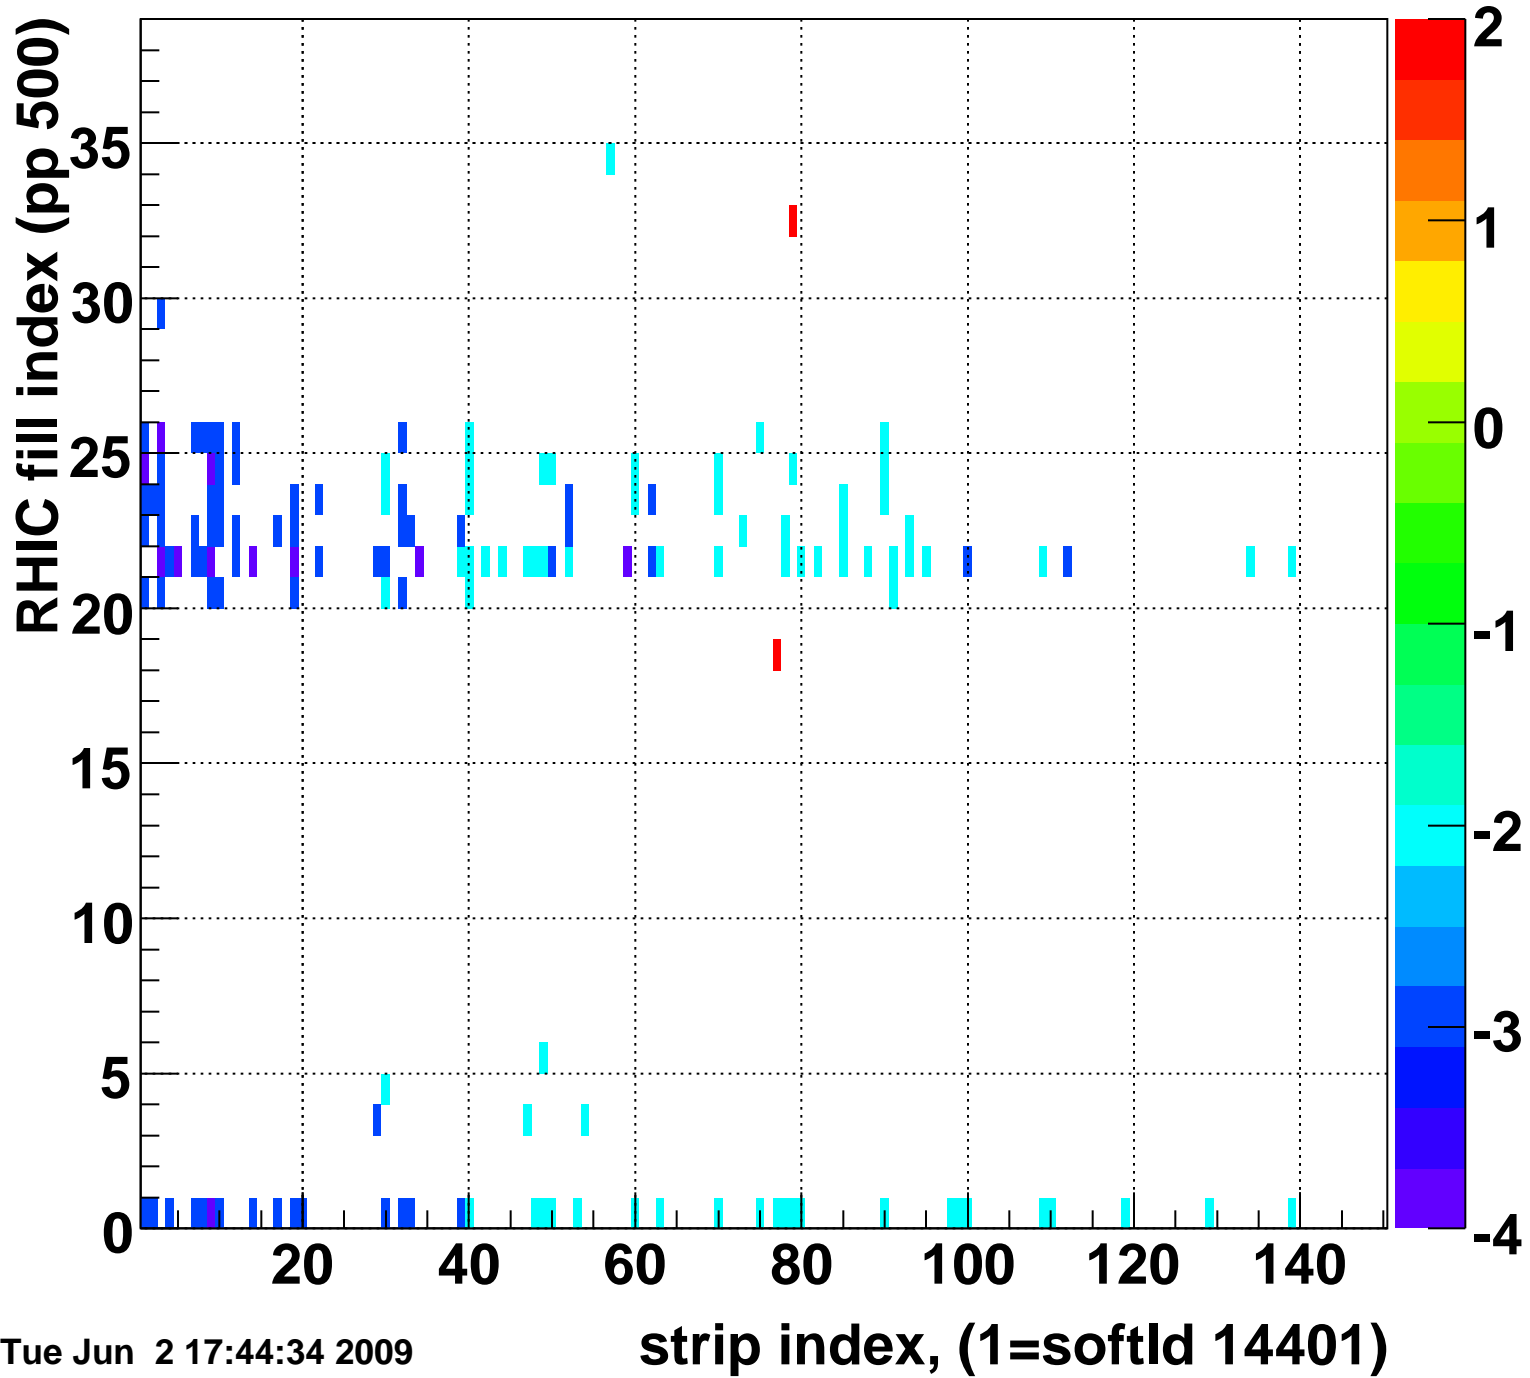

Mpv of ped residuum (ADC), BSMDE mod=97, good strips

Entries 45

Tue Jun 2 17:44:34 2009

Rms of ped residuum (ADC), BSMDE mod=97, good strips

Entries 5513

Tue Jun 2 17:44:34 2009

Bad strips (color=error bits), BSMDE mod=97

Entries 337

Rms of ped residuum (ADC), BSMDP mod=97, good strips

Entries 5550

Tue Jun 2 17:44:35 2009

Bad strips (color=error bits), BSMDE mod=97

Entries 300

Tue Jun 2 17:44:35 2009