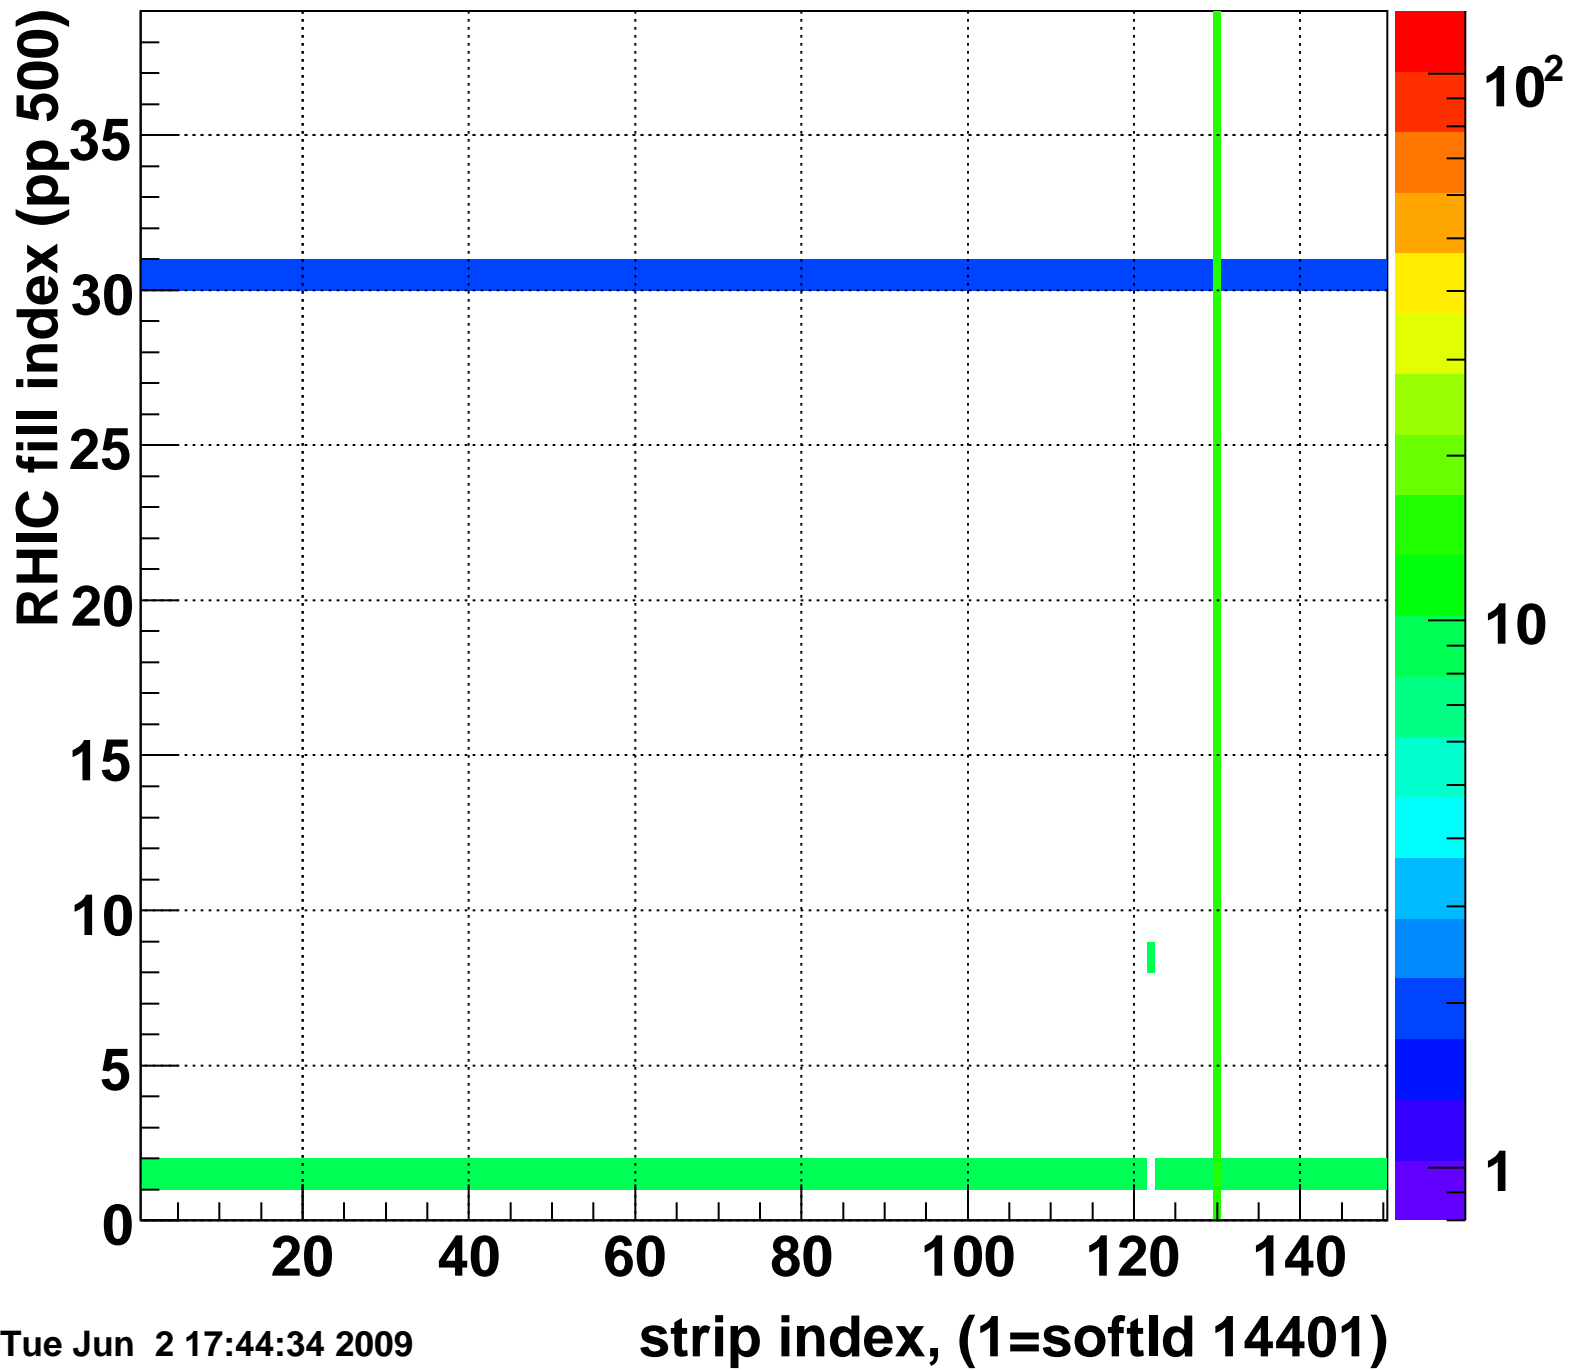

Mpv of ped residuum (ADC), BSMDE mod=97, good strips

Entries 45

Tue Jun 2 17:44:34 2009

Rms of ped residuum (ADC), BSMDE mod=97, good strips

Entries 5513

Tue Jun 2 17:44:34 2009

Bad strips (color=error bits), BSMDE mod=97

Entries 337

Rms of ped residuum (ADC), BSMDP mod=97, good strips

Entries 5550

Tue Jun 2 17:44:35 2009

Bad strips (color=error bits), BSMDE mod=97

Entries 300

Tue Jun 2 17:44:35 2009