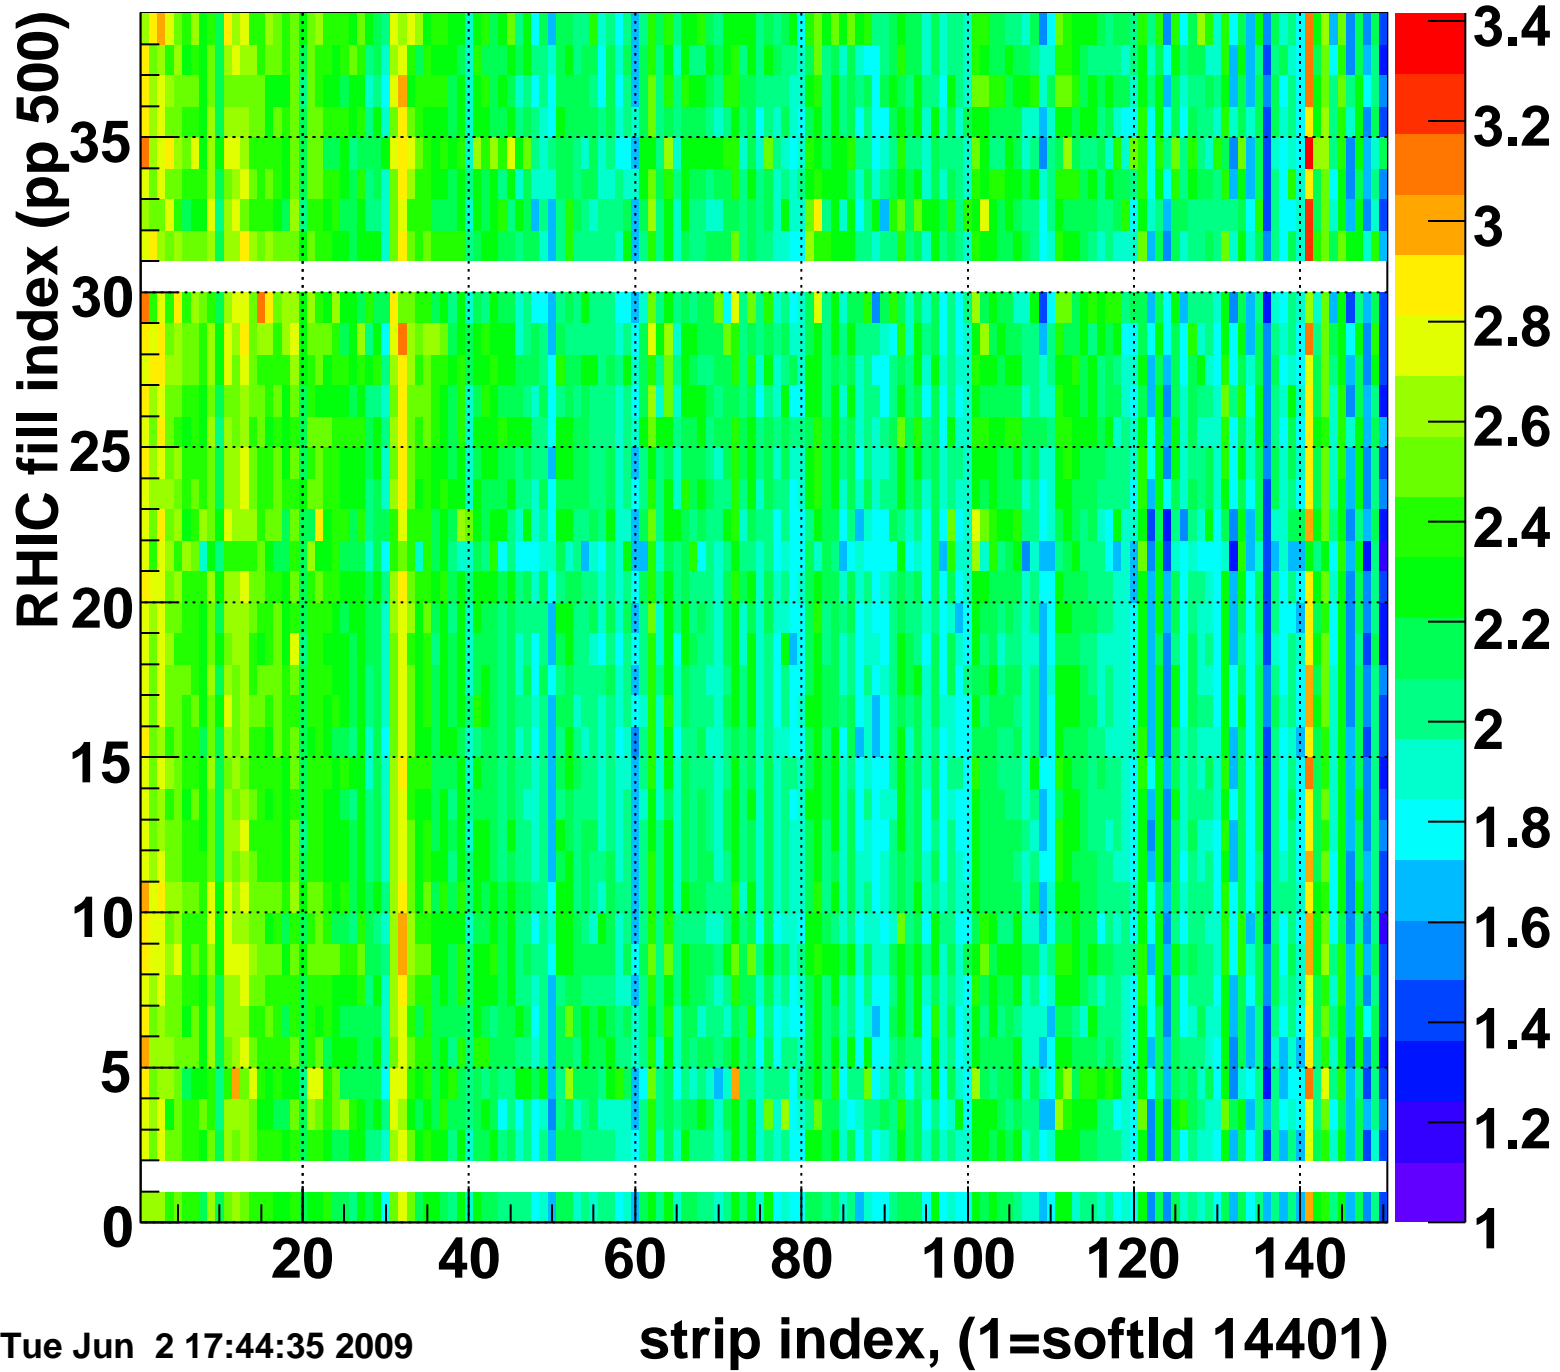

Mpv of ped residuum (ADC), BSMDE mod=97, good strips

Entries 45

Tue Jun 2 17:44:34 2009

Rms of ped residuum (ADC), BSMDE mod=97, good strips

Entries 5513

Tue Jun 2 17:44:34 2009

Bad strips (color=error bits), BSMDE mod=97

Entries 337

Rms of ped residuum (ADC), BSMDP mod=97, good strips

Entries 5550

Tue Jun 2 17:44:35 2009

Bad strips (color=error bits), BSMDE mod=97

Entries 300

Tue Jun 2 17:44:35 2009