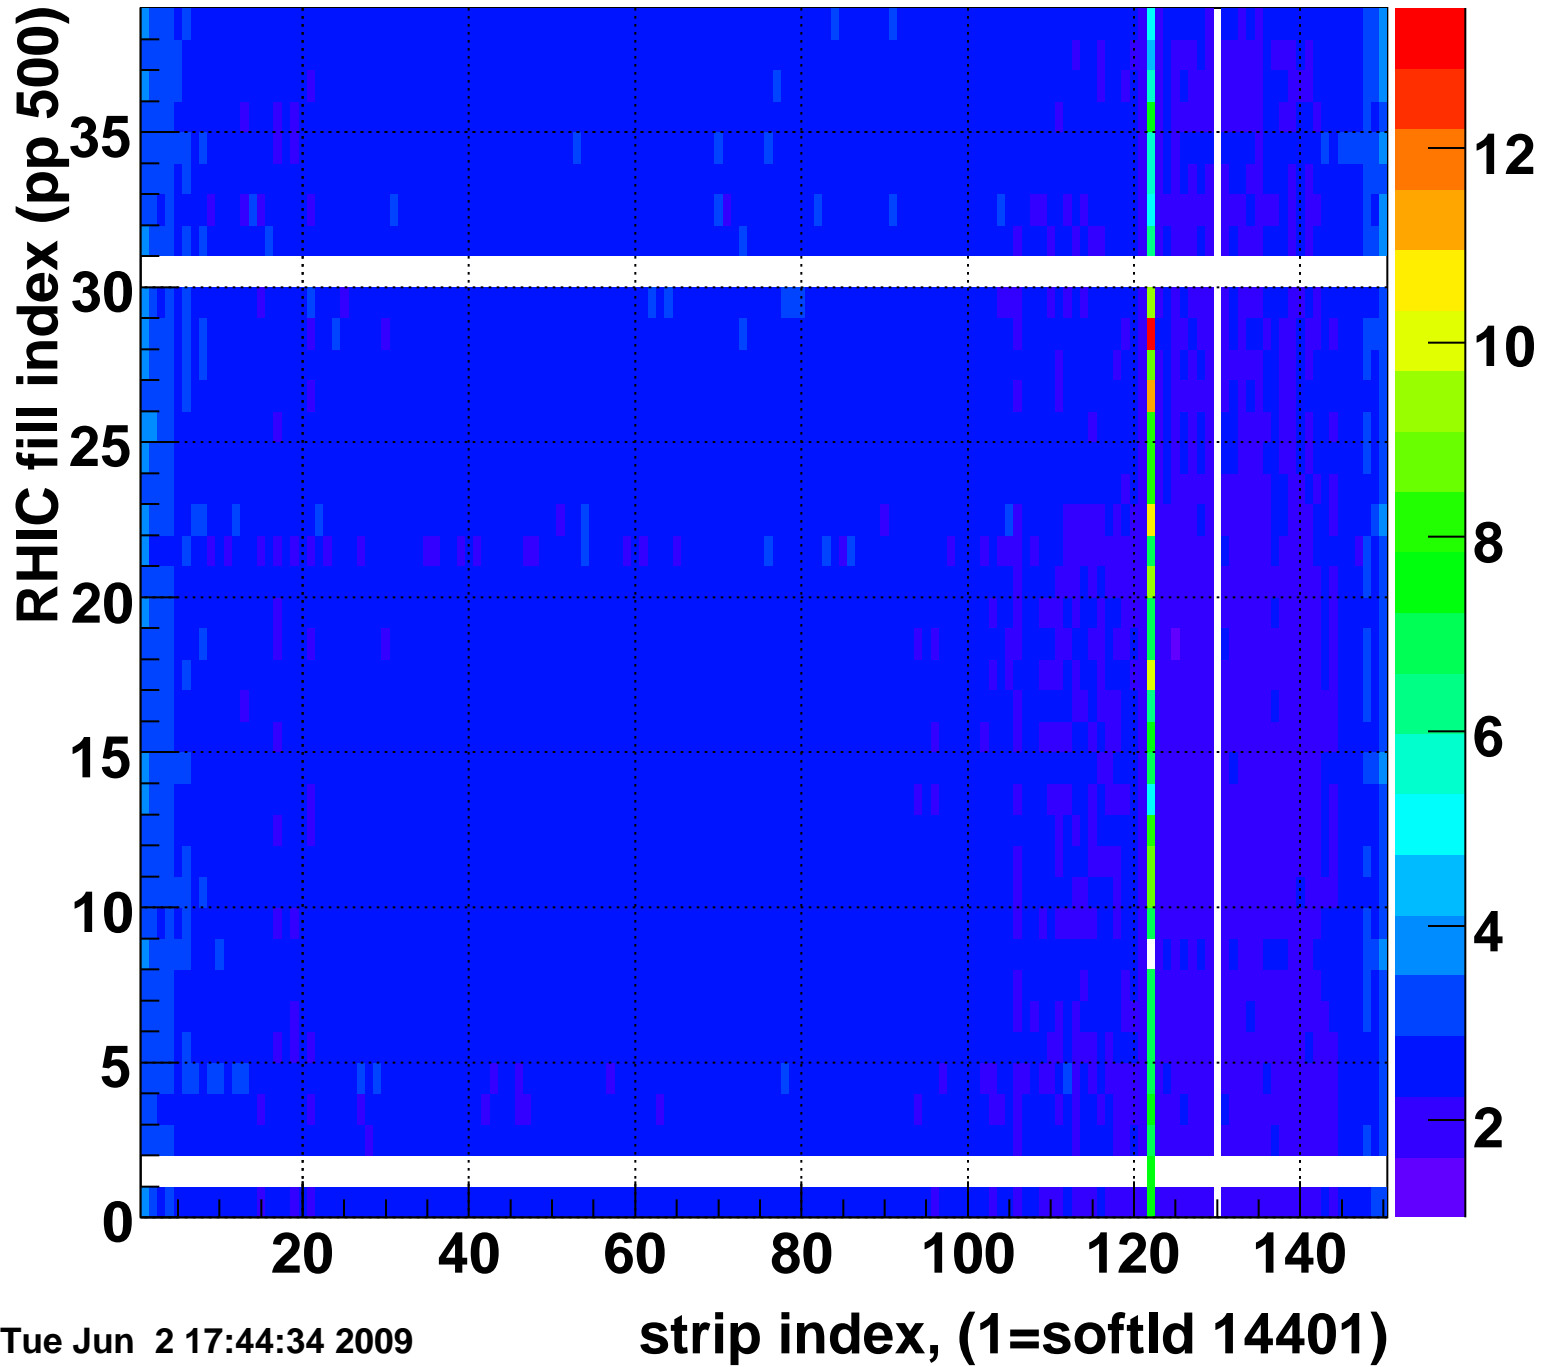

Mpv of ped residuum (ADC), BSMDE mod=97, good strips

Entries 45

Tue Jun 2 17:44:34 2009

Rms of ped residuum (ADC), BSMDE mod=97, good strips

Entries 5513

Tue Jun 2 17:44:34 2009

Bad strips (color=error bits), BSMDE mod=97

Entries 337

Rms of ped residuum (ADC), BSMDP mod=97, good strips

Entries 5550

Tue Jun 2 17:44:35 2009

Bad strips (color=error bits), BSMDE mod=97

Entries 300

Tue Jun 2 17:44:35 2009