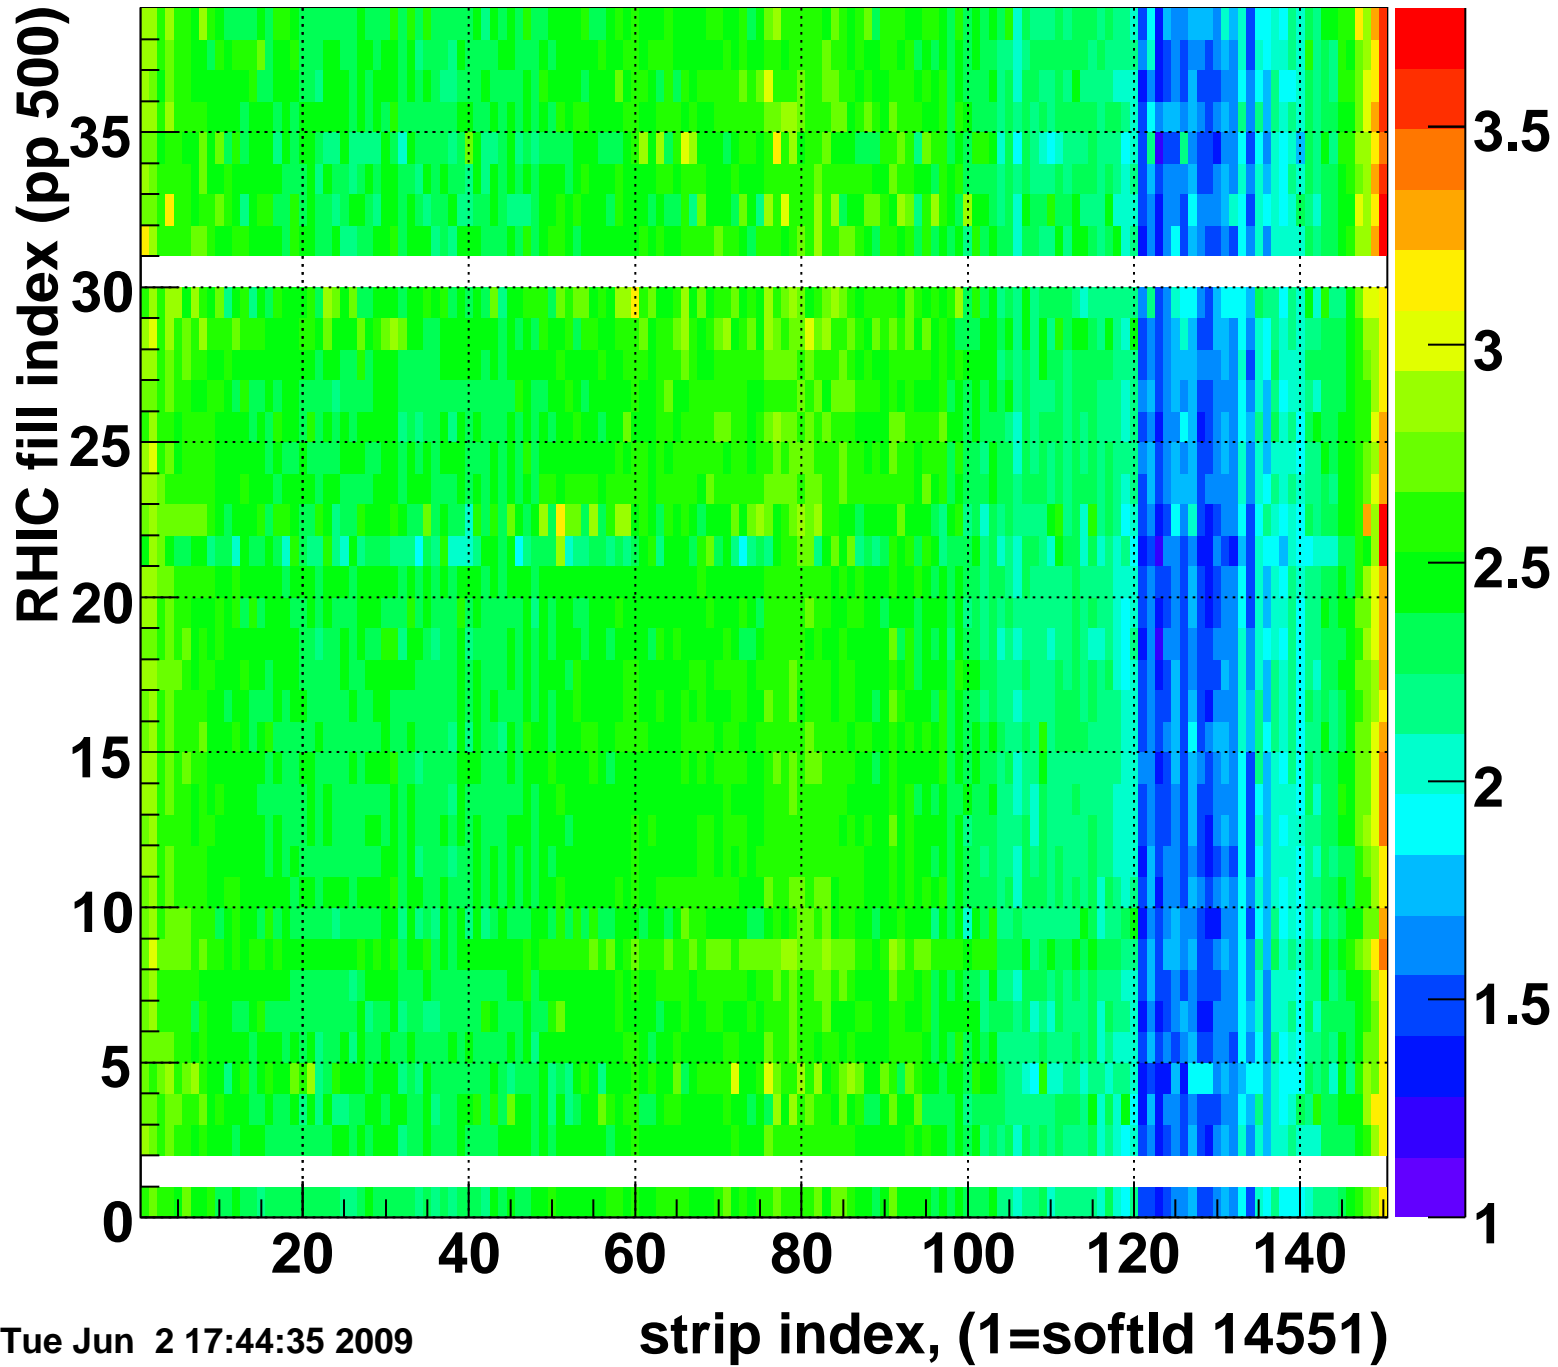

Rms of ped residuum (ADC), BSMDE mod=98, good strips

Entries 5550

Tue Jun 2 17:44:35 2009

Bad strips (color=error bits), BSMDE mod=98

Entries 300

Tue Jun 2 17:44:35 2009

Rms of ped residuum (ADC), BSMDP mod=98, good strips

Entries 5550

Tue Jun 2 17:44:35 2009

Bad strips (color=error bits), BSMDE mod=98

Entries 300

Tue Jun 2 17:44:35 2009