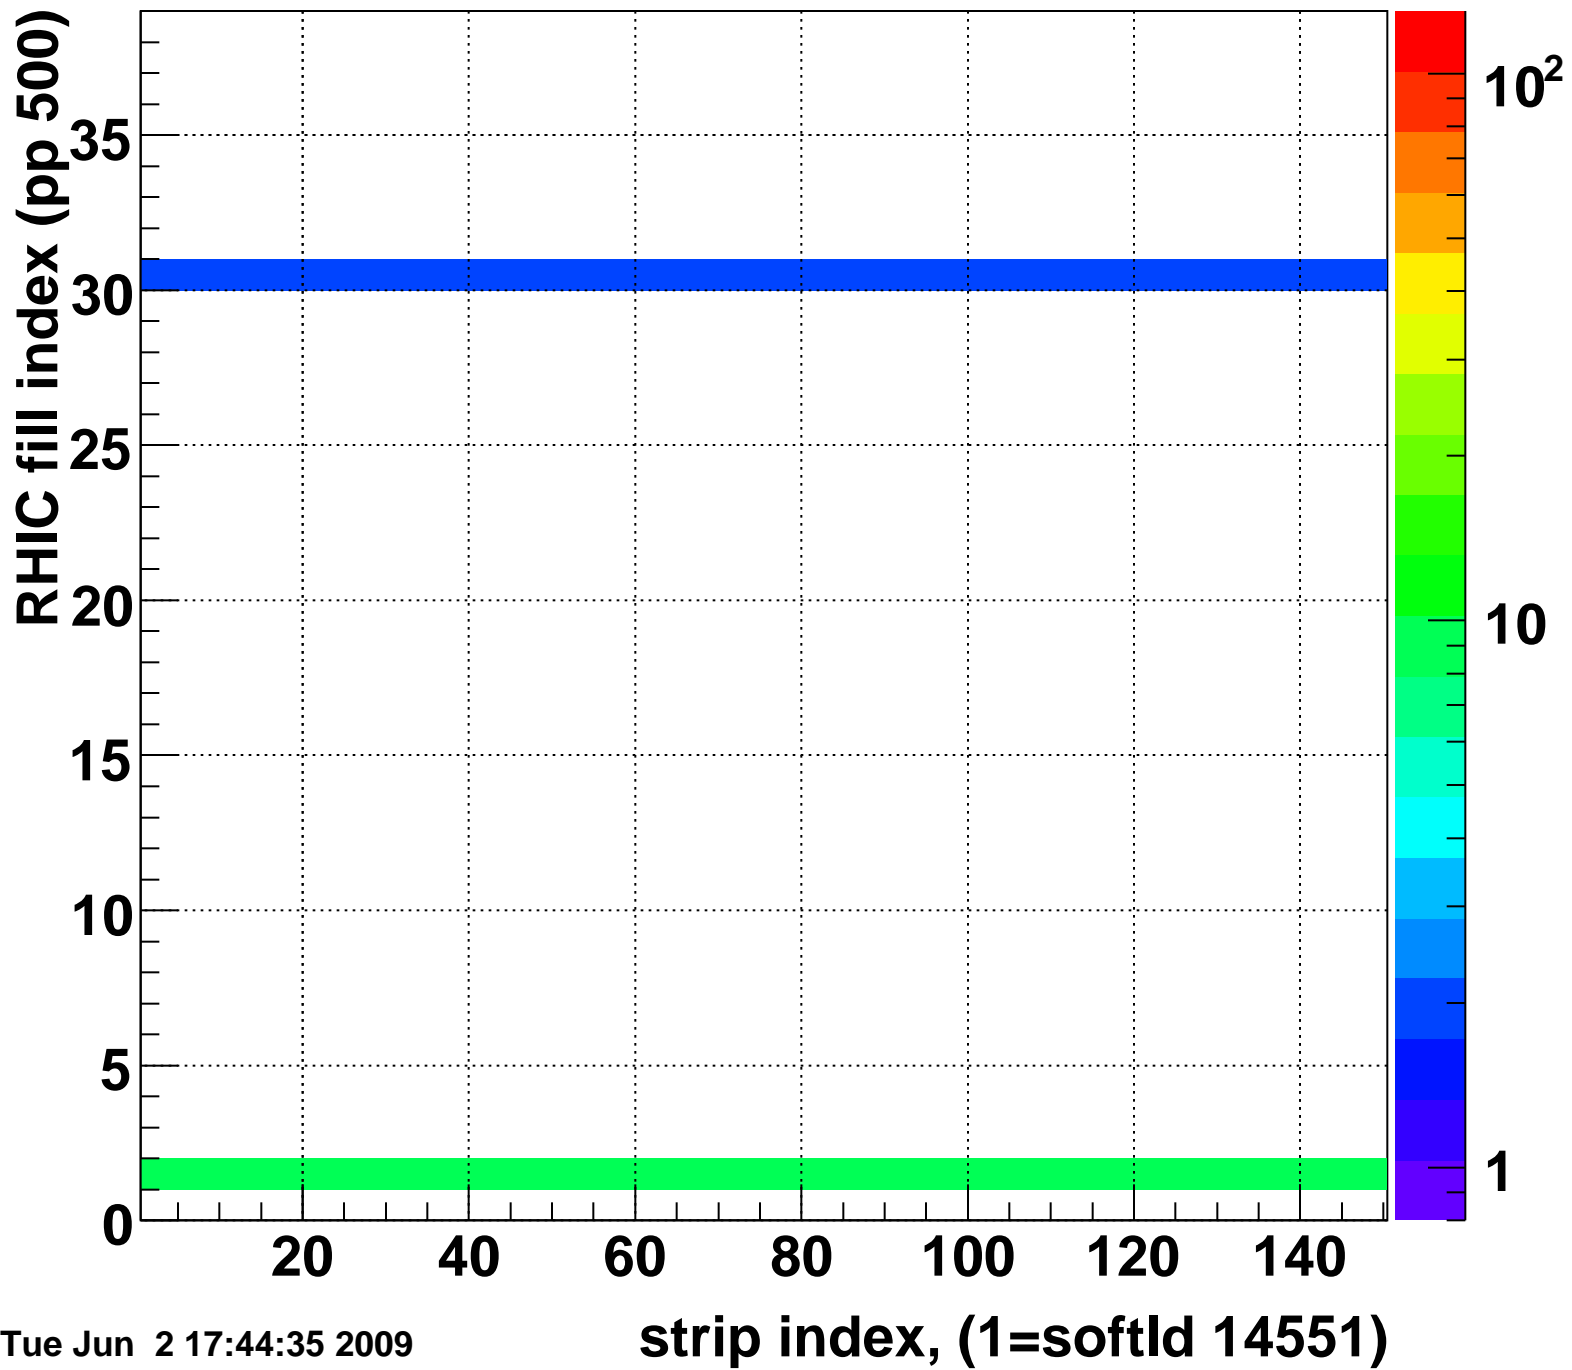

Rms of ped residuum (ADC), BSMDE mod=98, good strips

Entries 5550

Tue Jun 2 17:44:35 2009

Bad strips (color=error bits), BSMDE mod=98

Entries 300

Tue Jun 2 17:44:35 2009

Rms of ped residuum (ADC), BSMDP mod=98, good strips

Entries 5550

Tue Jun 2 17:44:35 2009

Bad strips (color=error bits), BSMDE mod=98

Entries 300

Tue Jun 2 17:44:35 2009