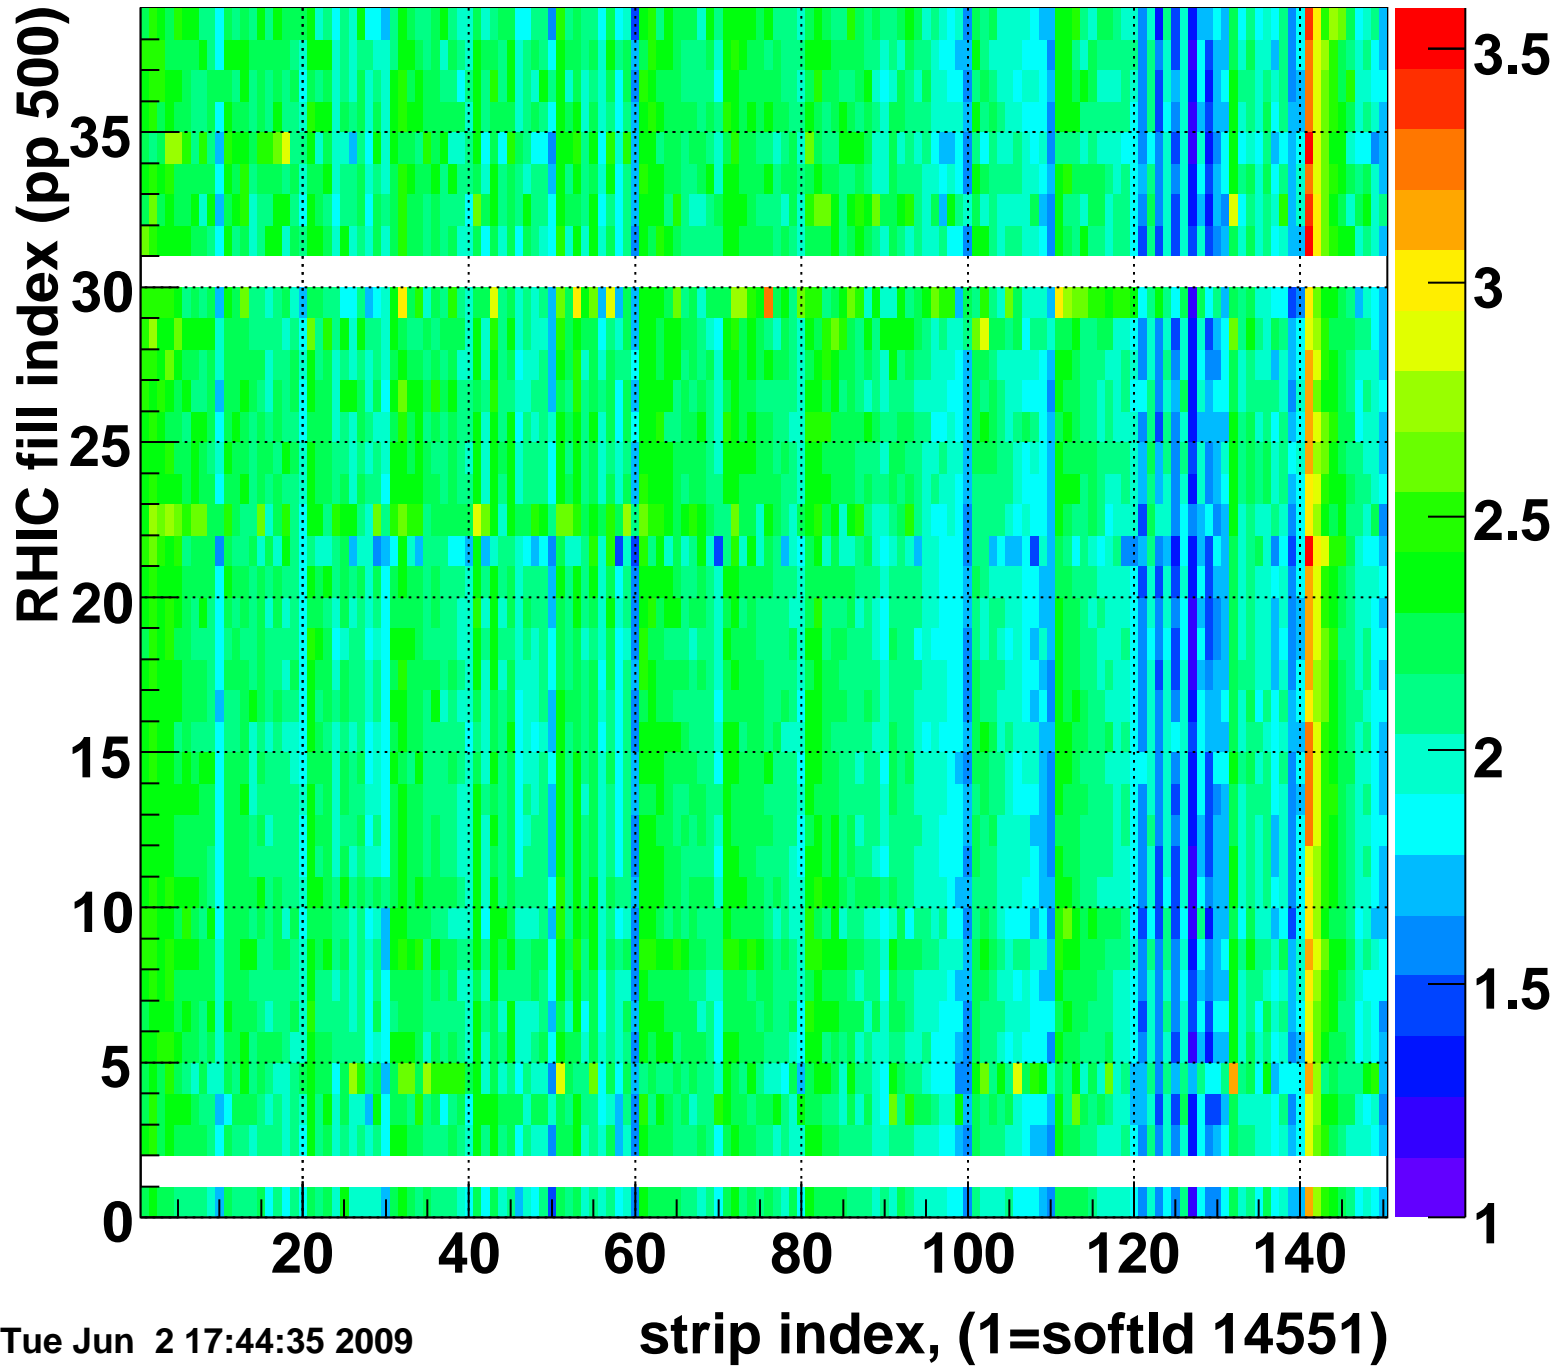

Rms of ped residuum (ADC), BSMDE mod=98, good strips

Entries 5550

Tue Jun 2 17:44:35 2009

Bad strips (color=error bits), BSMDE mod=98

Entries 300

Tue Jun 2 17:44:35 2009

Rms of ped residuum (ADC), BSMDP mod=98, good strips

Entries 5550

Tue Jun 2 17:44:35 2009

Bad strips (color=error bits), BSMDE mod=98

Entries 300

Tue Jun 2 17:44:35 2009