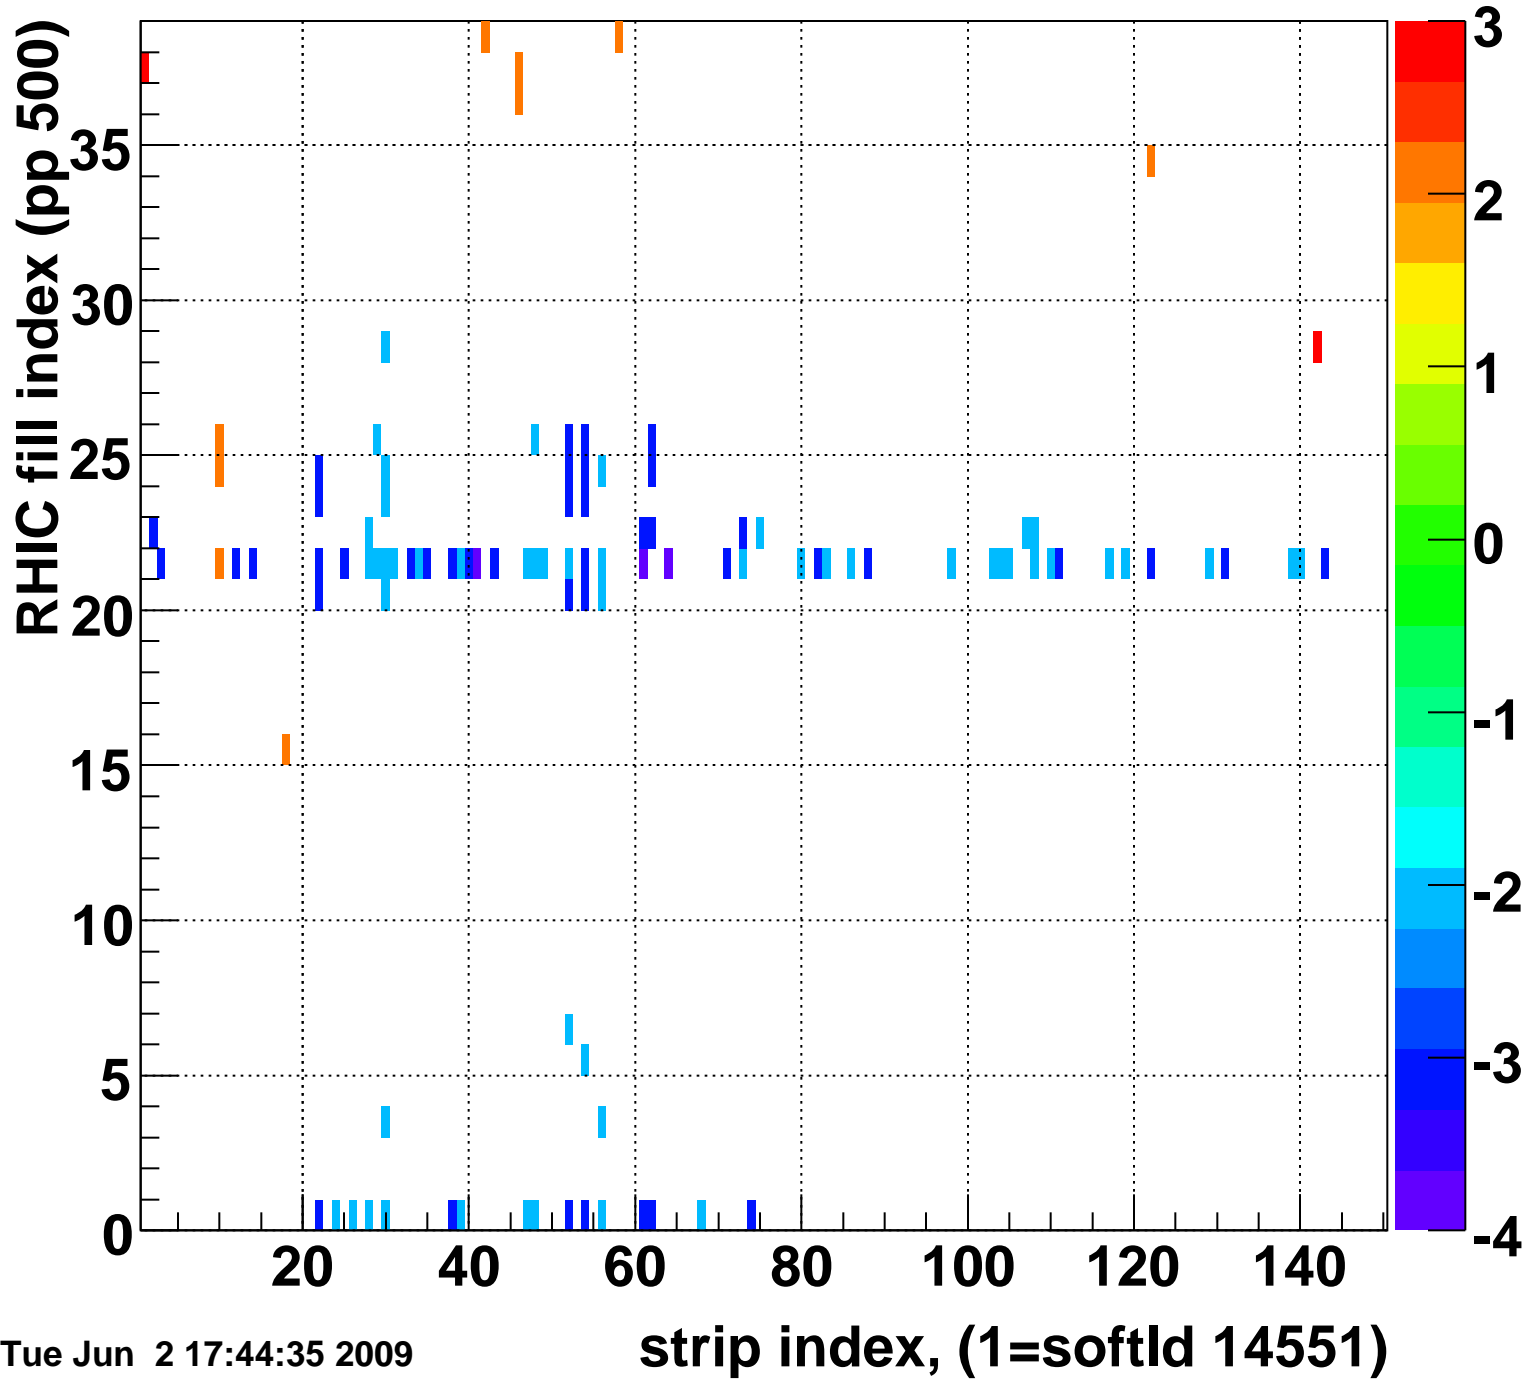

Rms of ped residuum (ADC), BSMDE mod=98, good strips

Entries 5550

Tue Jun 2 17:44:35 2009

Bad strips (color=error bits), BSMDE mod=98

Entries 300

Tue Jun 2 17:44:35 2009

Rms of ped residuum (ADC), BSMDP mod=98, good strips

Entries 5550

Tue Jun 2 17:44:35 2009

Bad strips (color=error bits), BSMDE mod=98

Entries 300

Tue Jun 2 17:44:35 2009