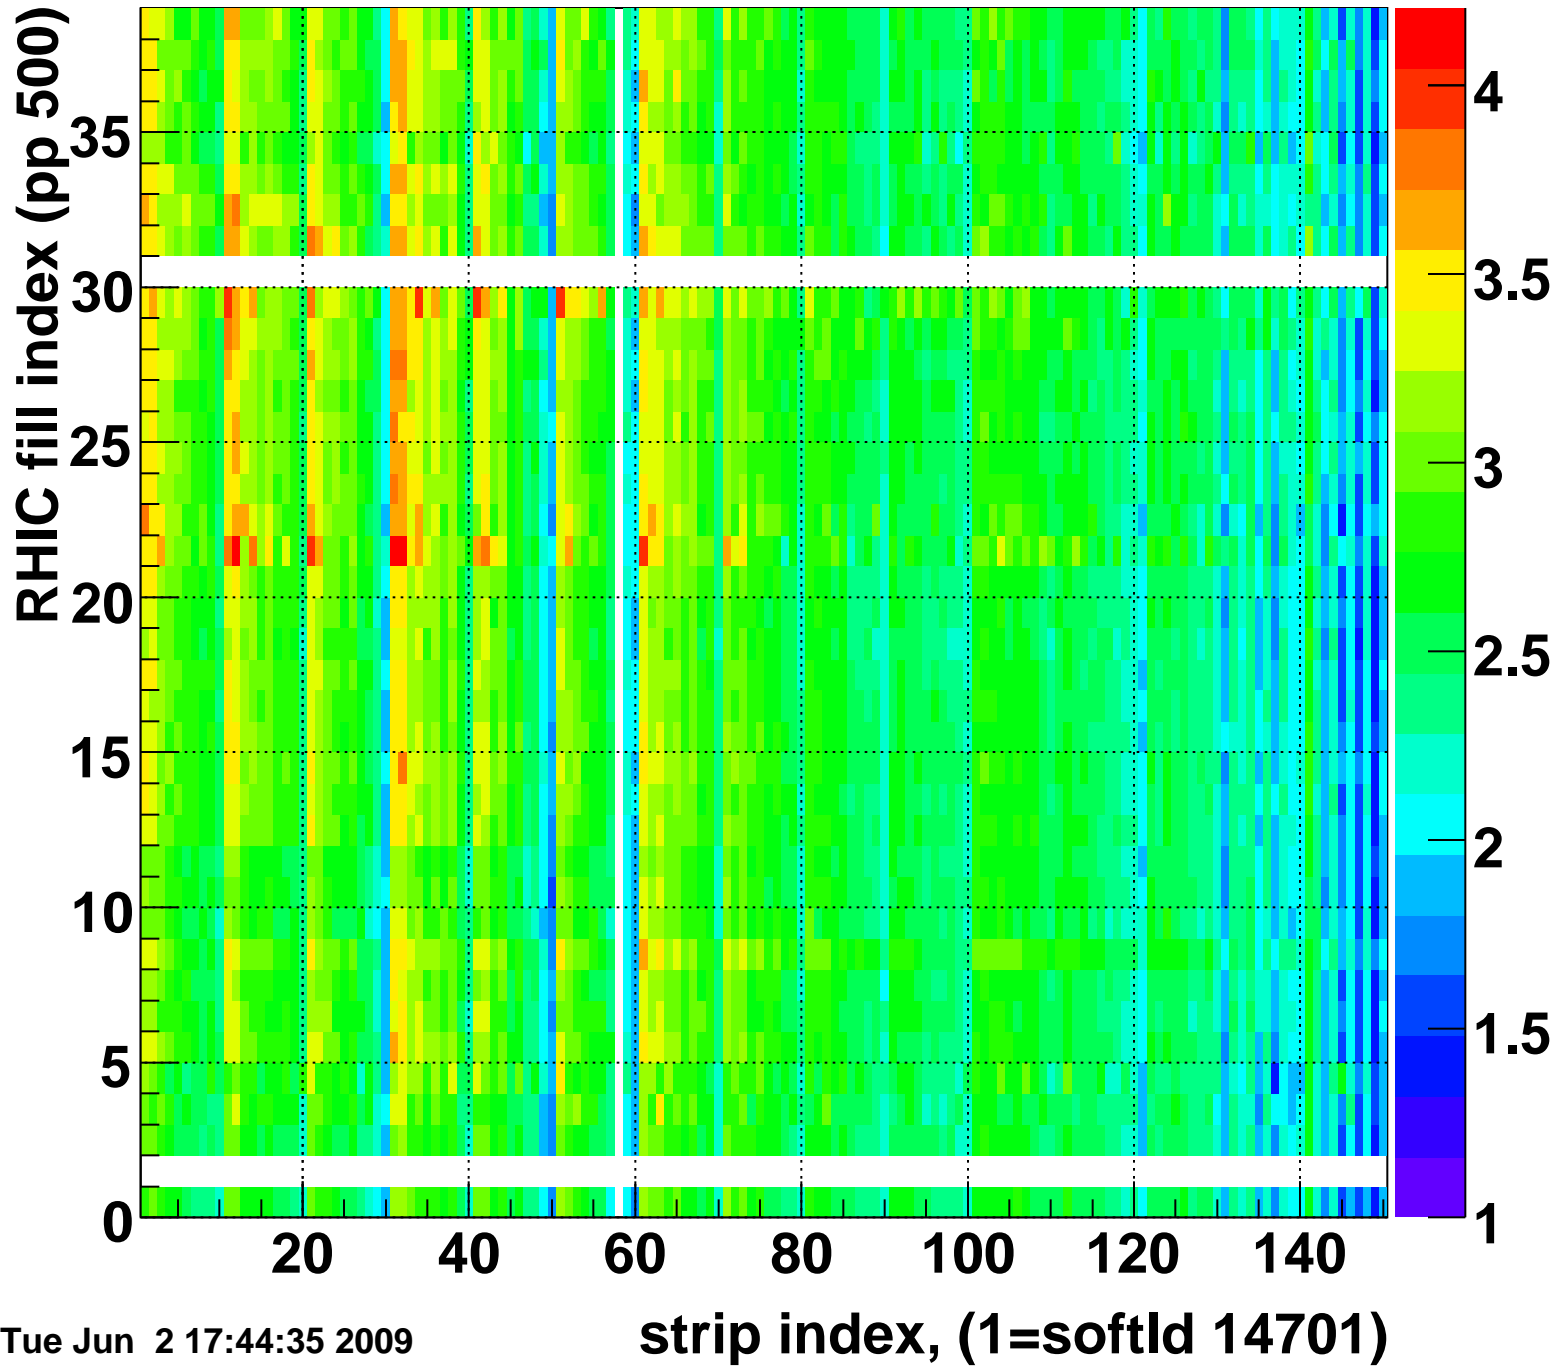

Mpv of ped residuum (ADC), BSMDE mod=99, good strips

Entries 230

Tue Jun 2 17:44:35 2009

Rms of ped residuum (ADC), BSMDE mod=99, good strips

Entries 5476

Tue Jun 2 17:44:35 2009

Bad strips (color=error bits), BSMDE mod=99

Entries 374

Tue Jun 2 17:44:35 2009

Mpv of ped residuum (ADC), BSMDP mod=99, good strips

Entries 591

Tue Jun 2 17:44:35 2009

Rms of ped residuum (ADC), BSMDP mod=99, good strips

Entries 5513

Tue Jun 2 17:44:35 2009

Bad strips (color=error bits), BSMDE mod=99

Entries 337

Tue Jun 2 17:44:35 2009