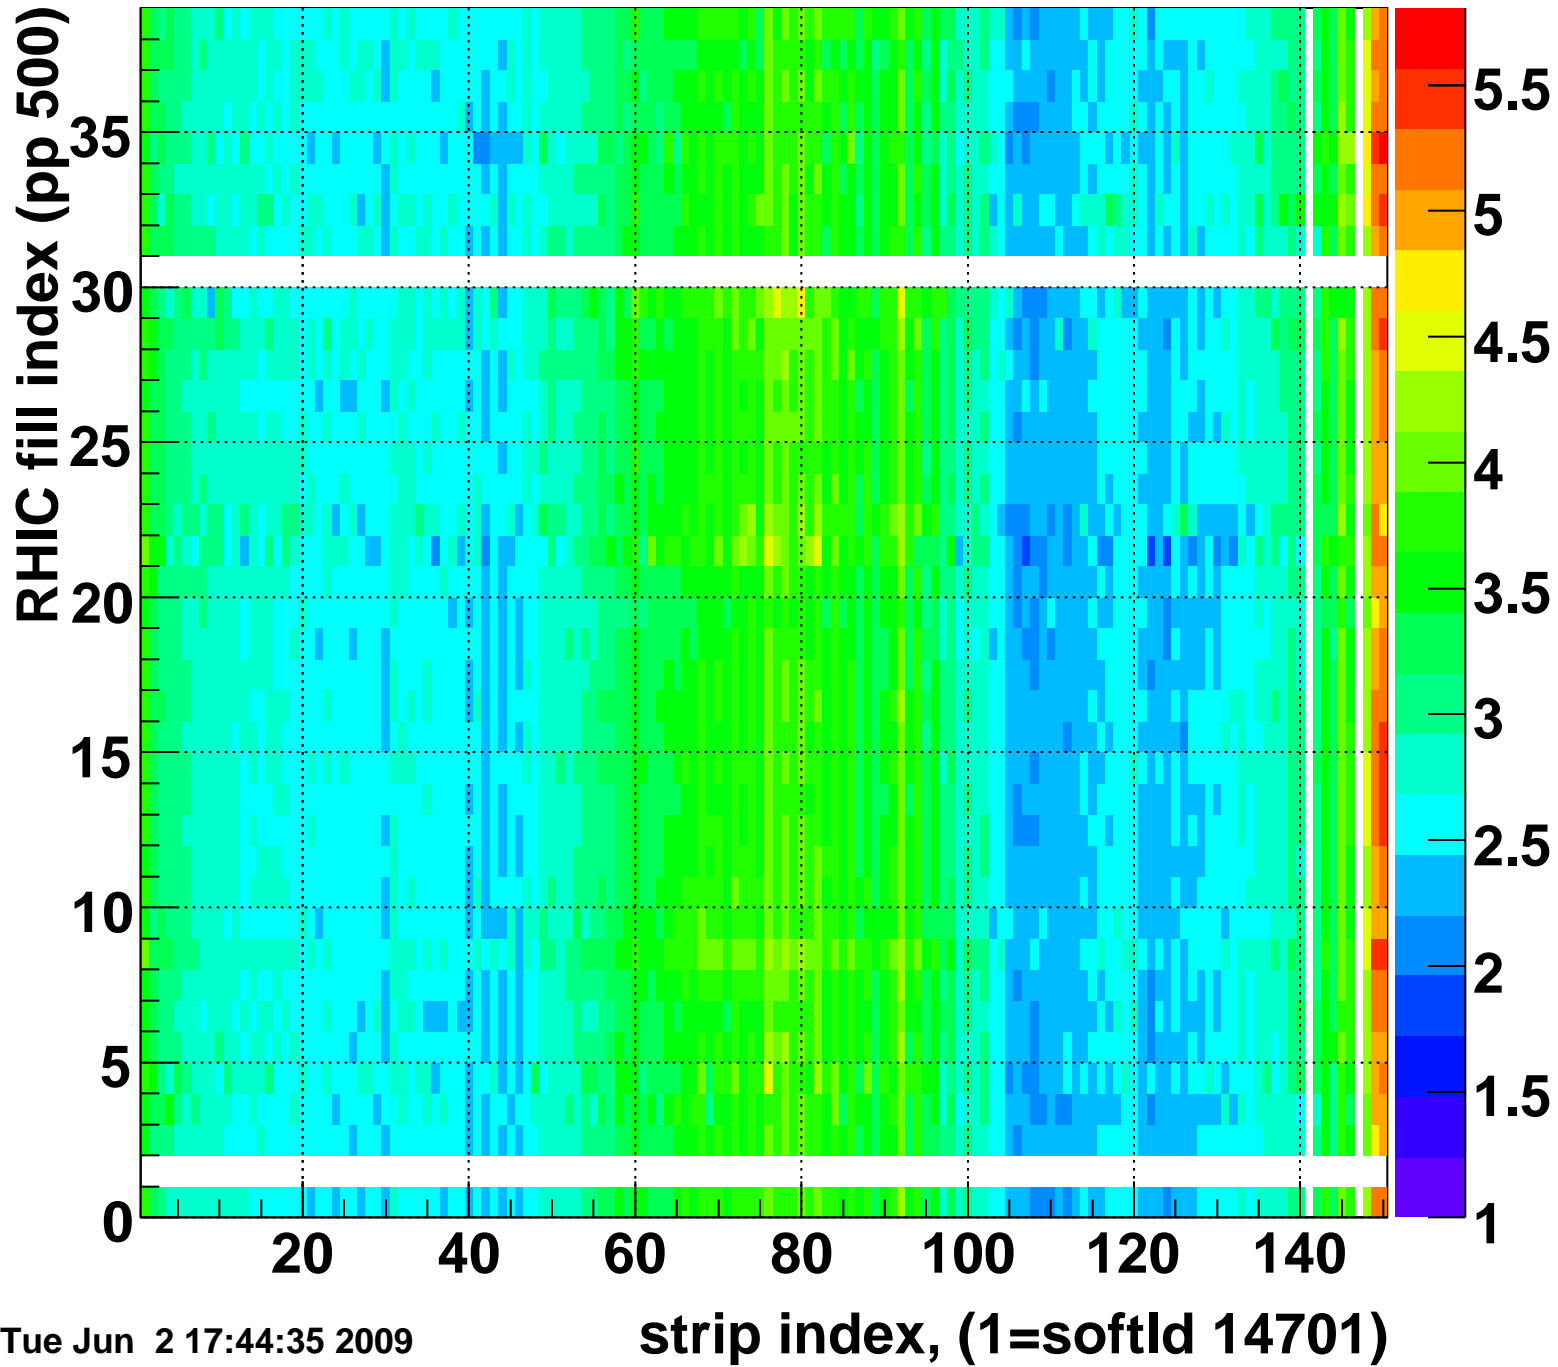

Mpv of ped residuum (ADC), BSMDE mod=99, good strips

Entries 230

Tue Jun 2 17:44:35 2009

Rms of ped residuum (ADC), BSMDE mod=99, good strips

Entries 5476

Tue Jun 2 17:44:35 2009

Bad strips (color=error bits), BSMDE mod=99

Entries 374

Tue Jun 2 17:44:35 2009

Mpv of ped residuum (ADC), BSMDP mod=99, good strips

Entries 591

Tue Jun 2 17:44:35 2009

Rms of ped residuum (ADC), BSMDP mod=99, good strips

Entries 5513

Tue Jun 2 17:44:35 2009

Bad strips (color=error bits), BSMDE mod=99

Entries 337

Tue Jun 2 17:44:35 2009