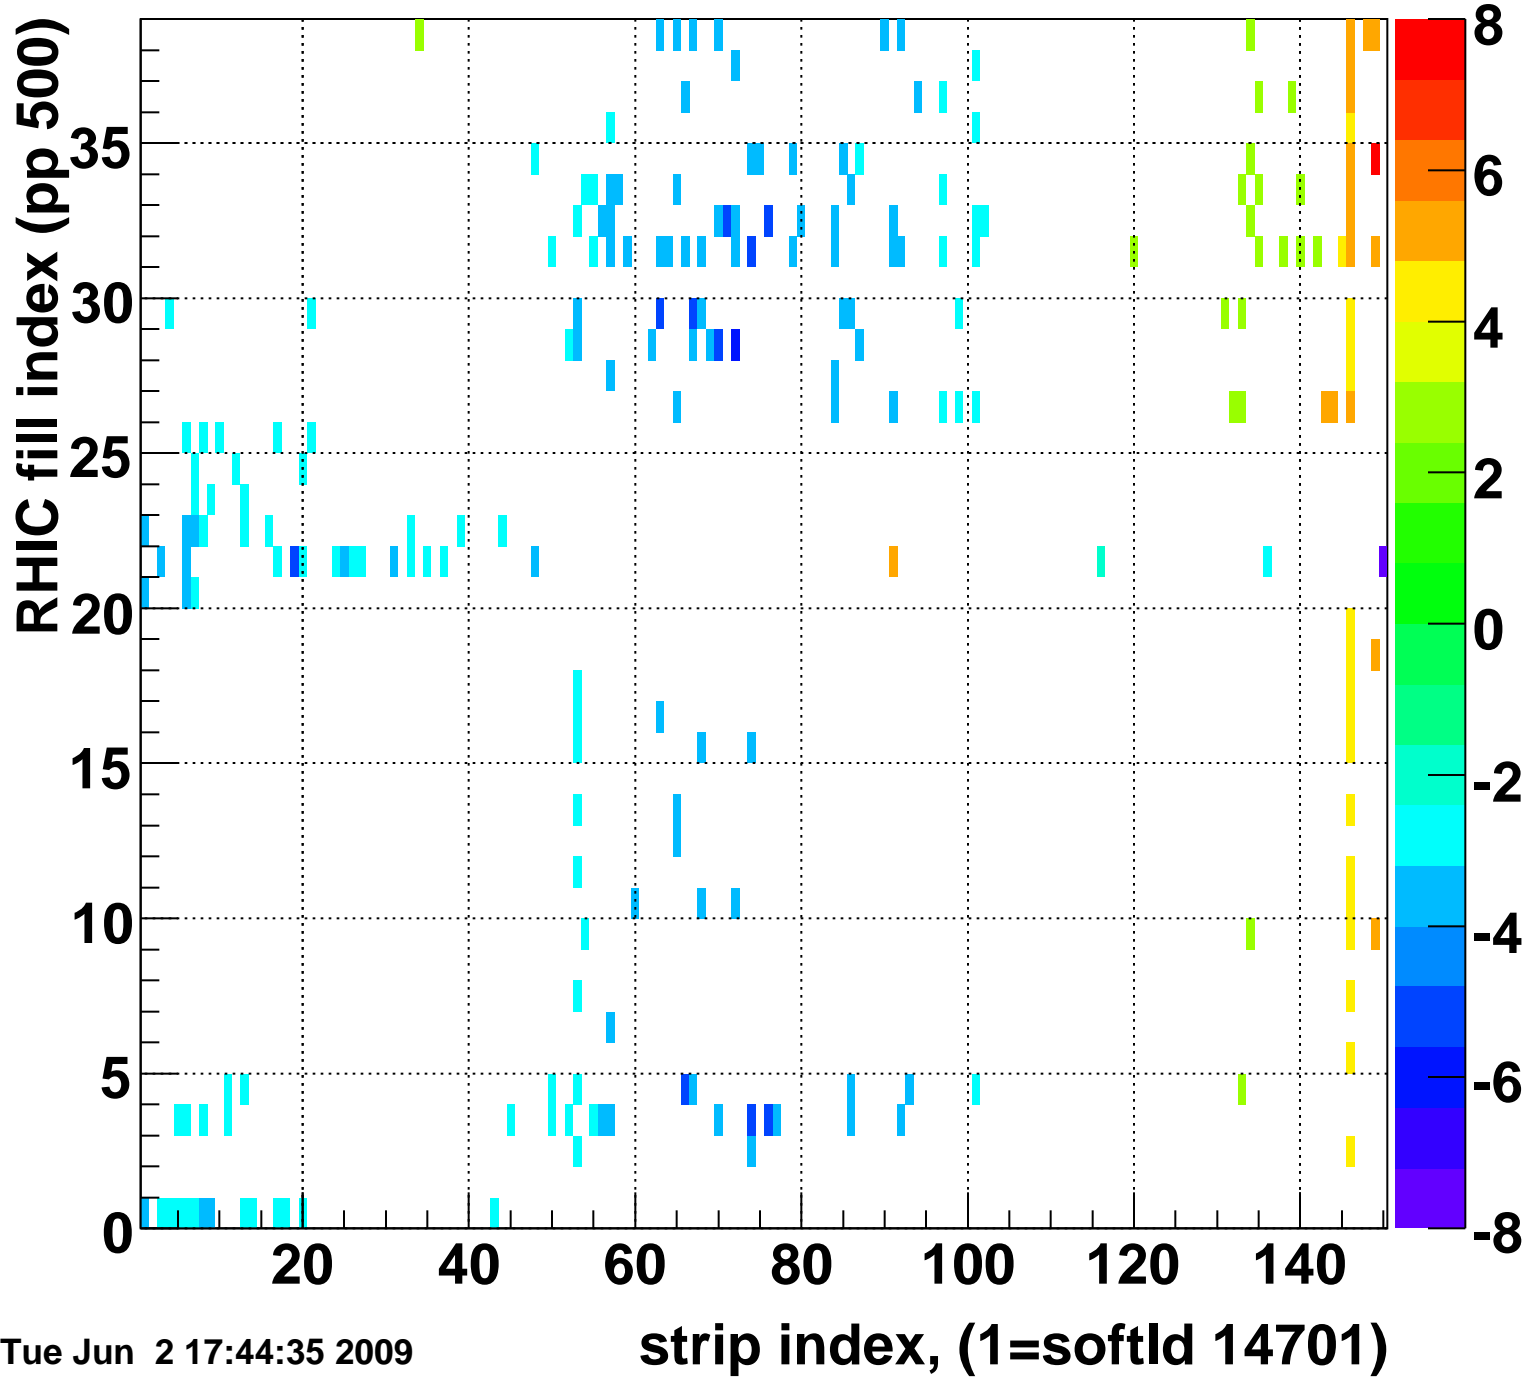

Mpv of ped residuum (ADC), BSMDE mod=99, good strips

Entries 230

Tue Jun 2 17:44:35 2009

Rms of ped residuum (ADC), BSMDE mod=99, good strips

Entries 5476

Tue Jun 2 17:44:35 2009

Bad strips (color=error bits), BSMDE mod=99

Entries 374

Tue Jun 2 17:44:35 2009

Mpv of ped residuum (ADC), BSMDP mod=99, good strips

Entries 591

Tue Jun 2 17:44:35 2009

Rms of ped residuum (ADC), BSMDP mod=99, good strips

Entries 5513

Tue Jun 2 17:44:35 2009

Bad strips (color=error bits), BSMDE mod=99

Entries 337

Tue Jun 2 17:44:35 2009