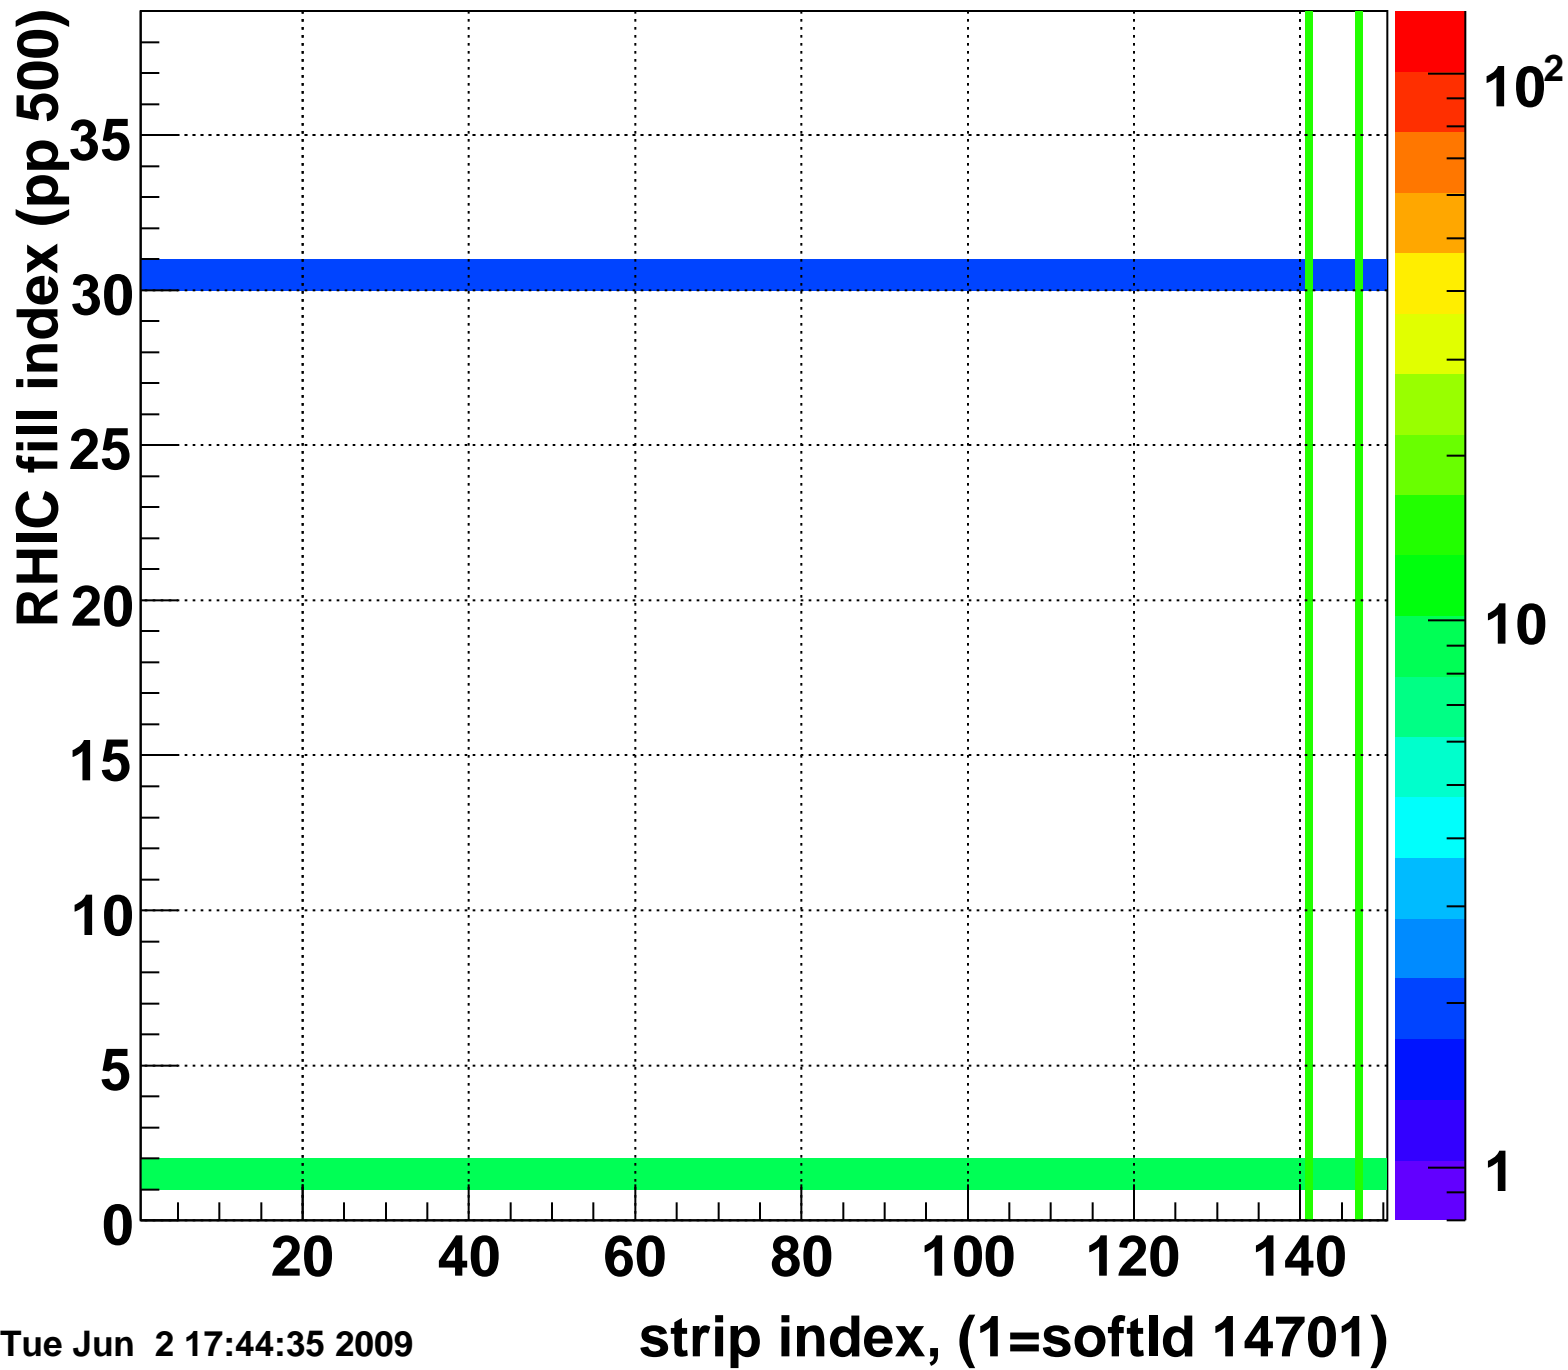

Mpv of ped residuum (ADC), BSMDE mod=99, good strips

Entries 230

Tue Jun 2 17:44:35 2009

Rms of ped residuum (ADC), BSMDE mod=99, good strips

Entries 5476

Tue Jun 2 17:44:35 2009

Bad strips (color=error bits), BSMDE mod=99

Entries 374

Tue Jun 2 17:44:35 2009

Mpv of ped residuum (ADC), BSMDP mod=99, good strips

Entries 591

Tue Jun 2 17:44:35 2009

Rms of ped residuum (ADC), BSMDP mod=99, good strips

Entries 5513

Tue Jun 2 17:44:35 2009

Bad strips (color=error bits), BSMDE mod=99

Entries 337

Tue Jun 2 17:44:35 2009