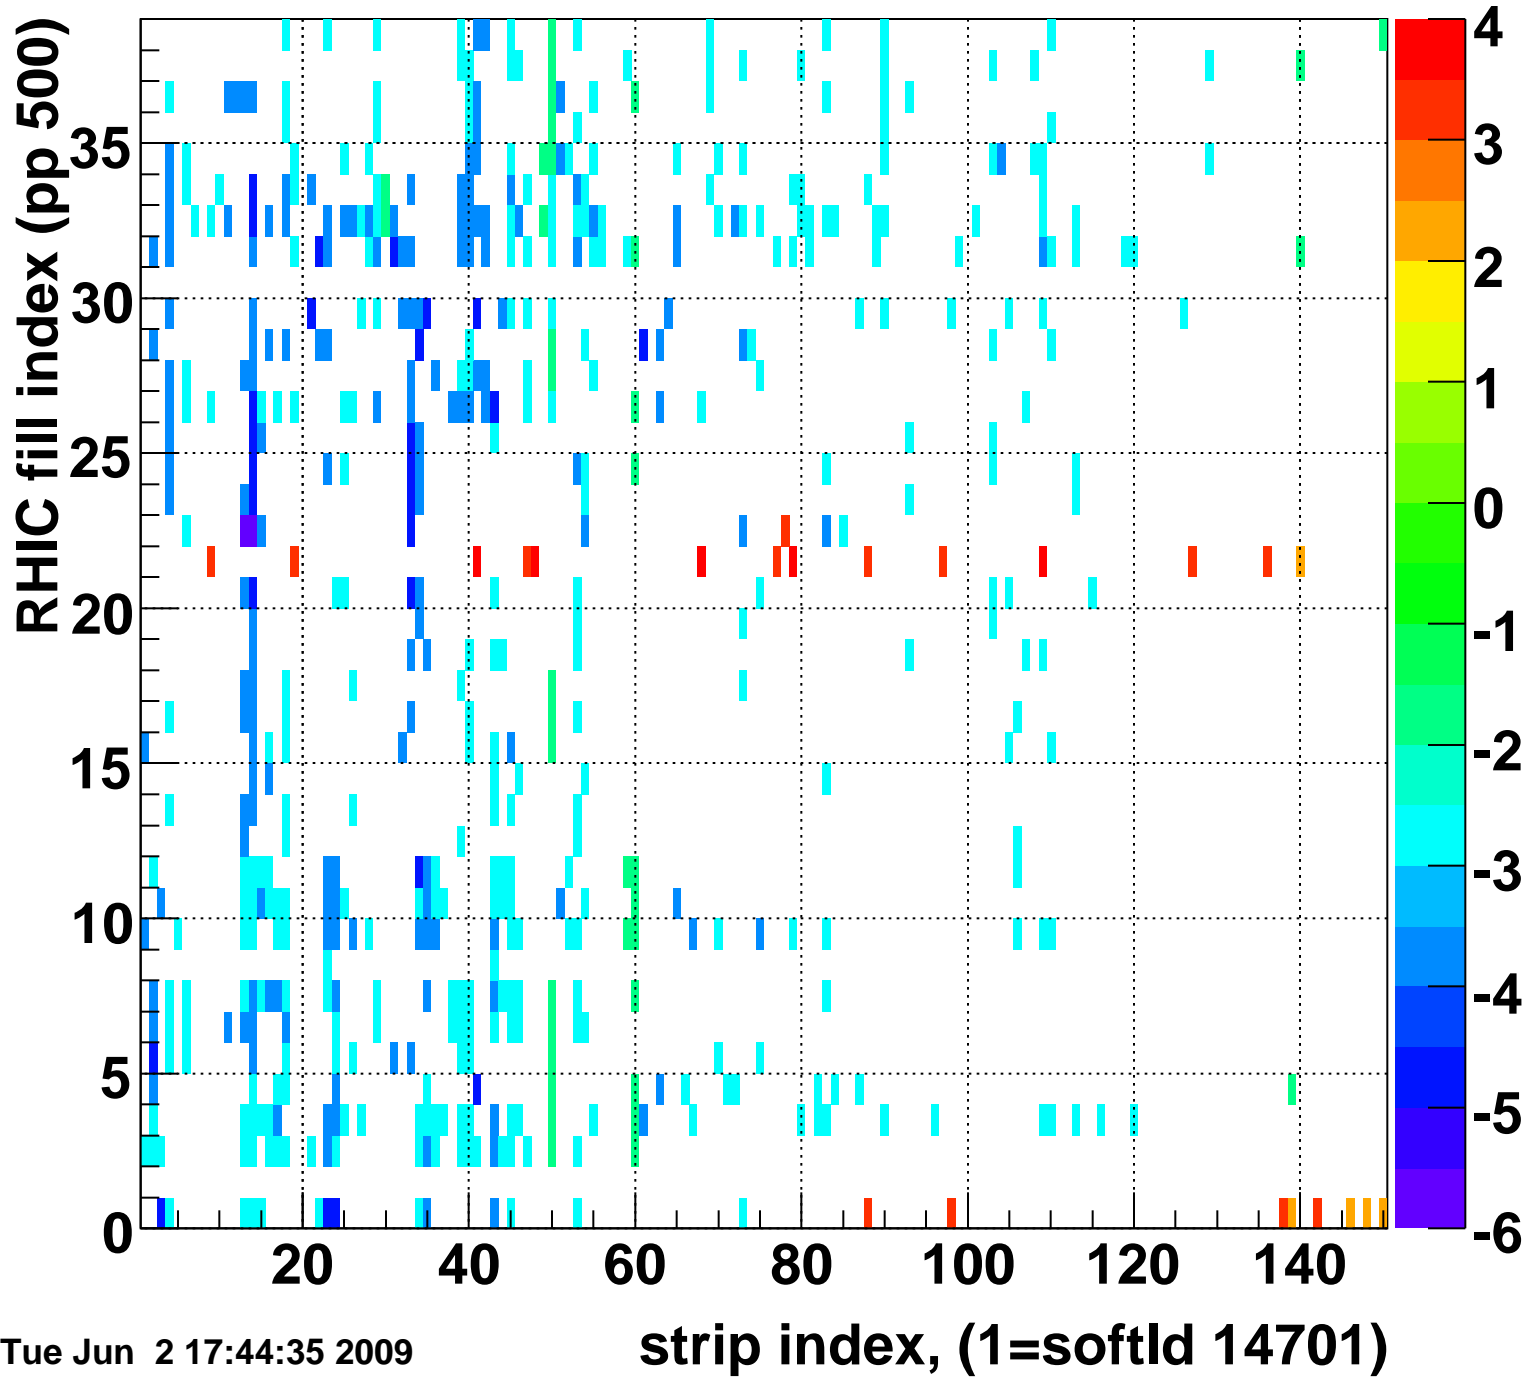

Mpv of ped residuum (ADC), BSMDE mod=99, good strips

Entries 230

Tue Jun 2 17:44:35 2009

Rms of ped residuum (ADC), BSMDE mod=99, good strips

Entries 5476

Tue Jun 2 17:44:35 2009

Bad strips (color=error bits), BSMDE mod=99

Entries 374

Tue Jun 2 17:44:35 2009

Mpv of ped residuum (ADC), BSMDP mod=99, good strips

Entries 591

Tue Jun 2 17:44:35 2009

Rms of ped residuum (ADC), BSMDP mod=99, good strips

Entries 5513

Tue Jun 2 17:44:35 2009

Bad strips (color=error bits), BSMDE mod=99

Entries 337

Tue Jun 2 17:44:35 2009