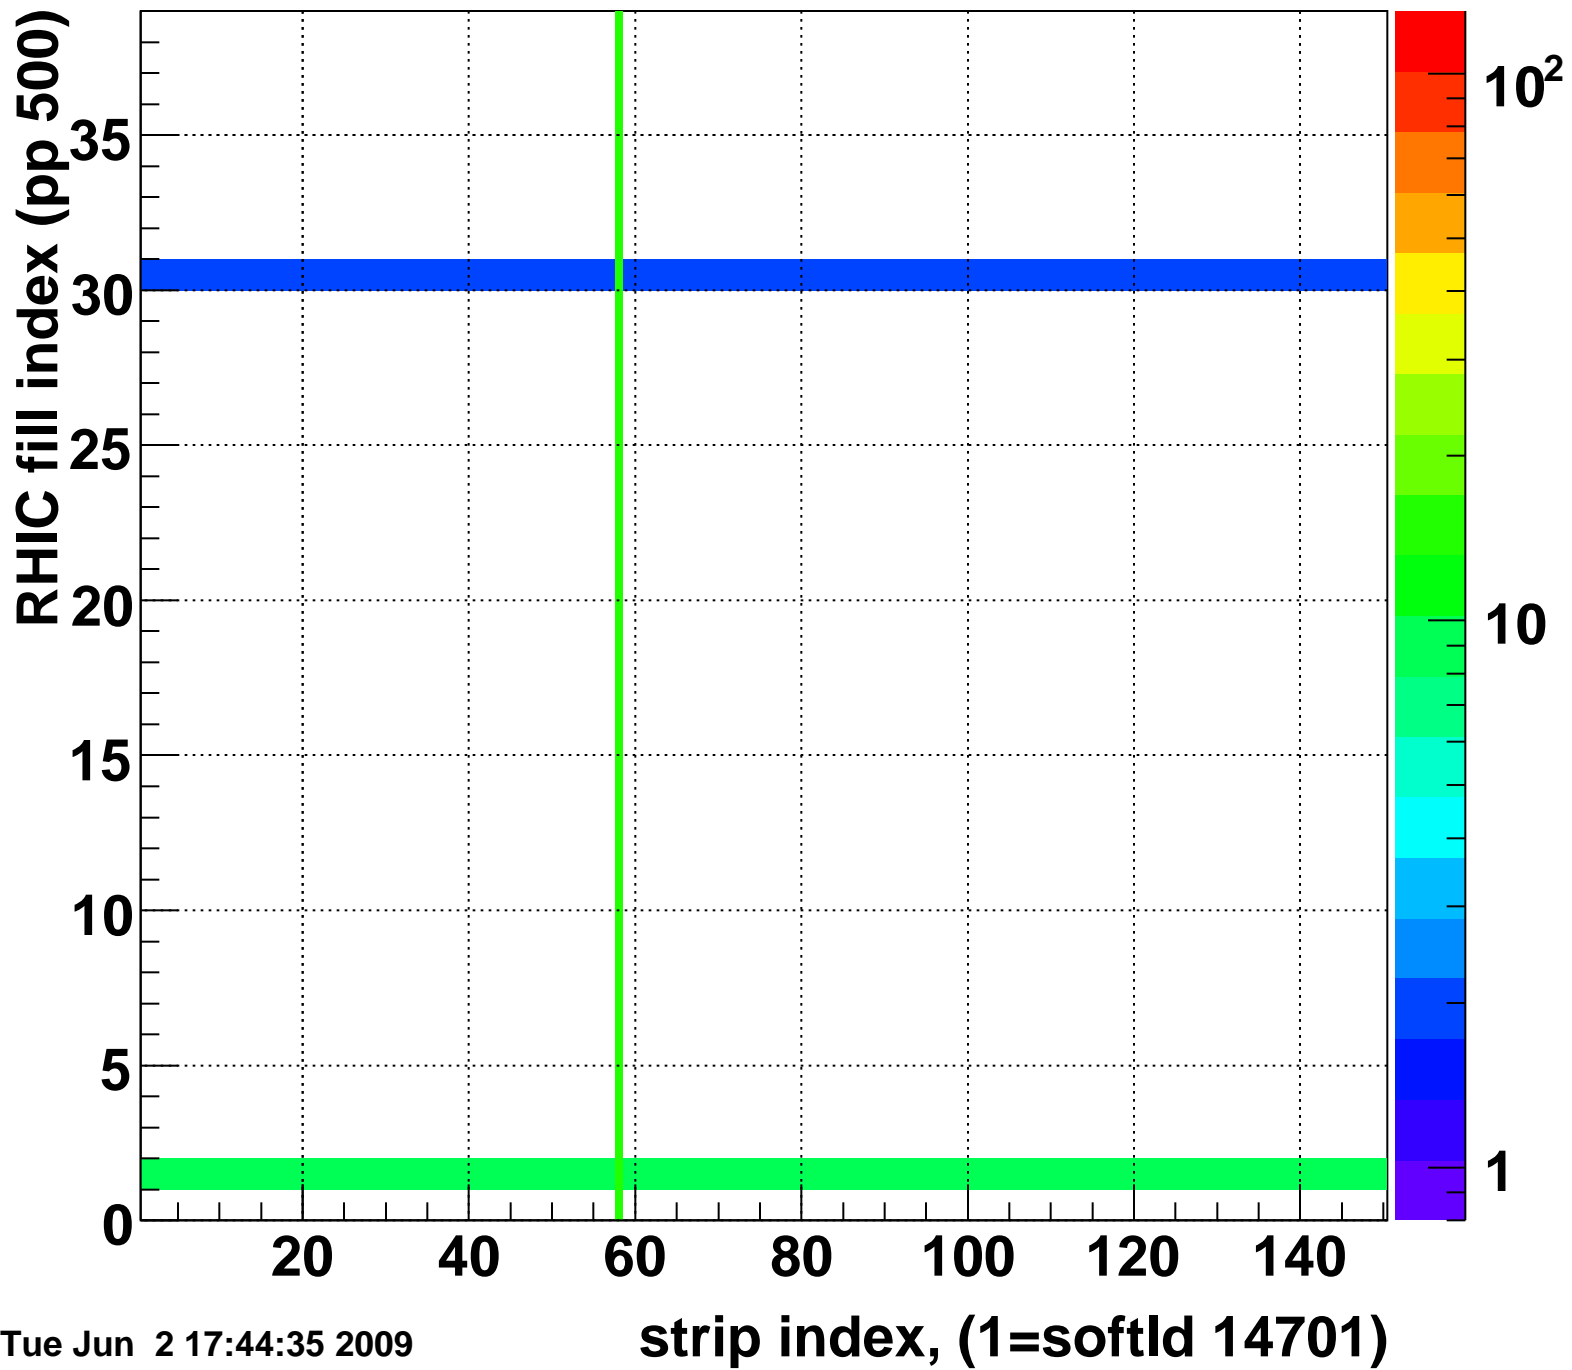

Mpv of ped residuum (ADC), BSMDE mod=99, good strips

Entries 230

Tue Jun 2 17:44:35 2009

Rms of ped residuum (ADC), BSMDE mod=99, good strips

Entries 5476

Tue Jun 2 17:44:35 2009

Bad strips (color=error bits), BSMDE mod=99

Entries 374

Tue Jun 2 17:44:35 2009

Mpv of ped residuum (ADC), BSMDP mod=99, good strips

Entries 591

Tue Jun 2 17:44:35 2009

Rms of ped residuum (ADC), BSMDP mod=99, good strips

Entries 5513

Tue Jun 2 17:44:35 2009

Bad strips (color=error bits), BSMDE mod=99

Entries 337

Tue Jun 2 17:44:35 2009