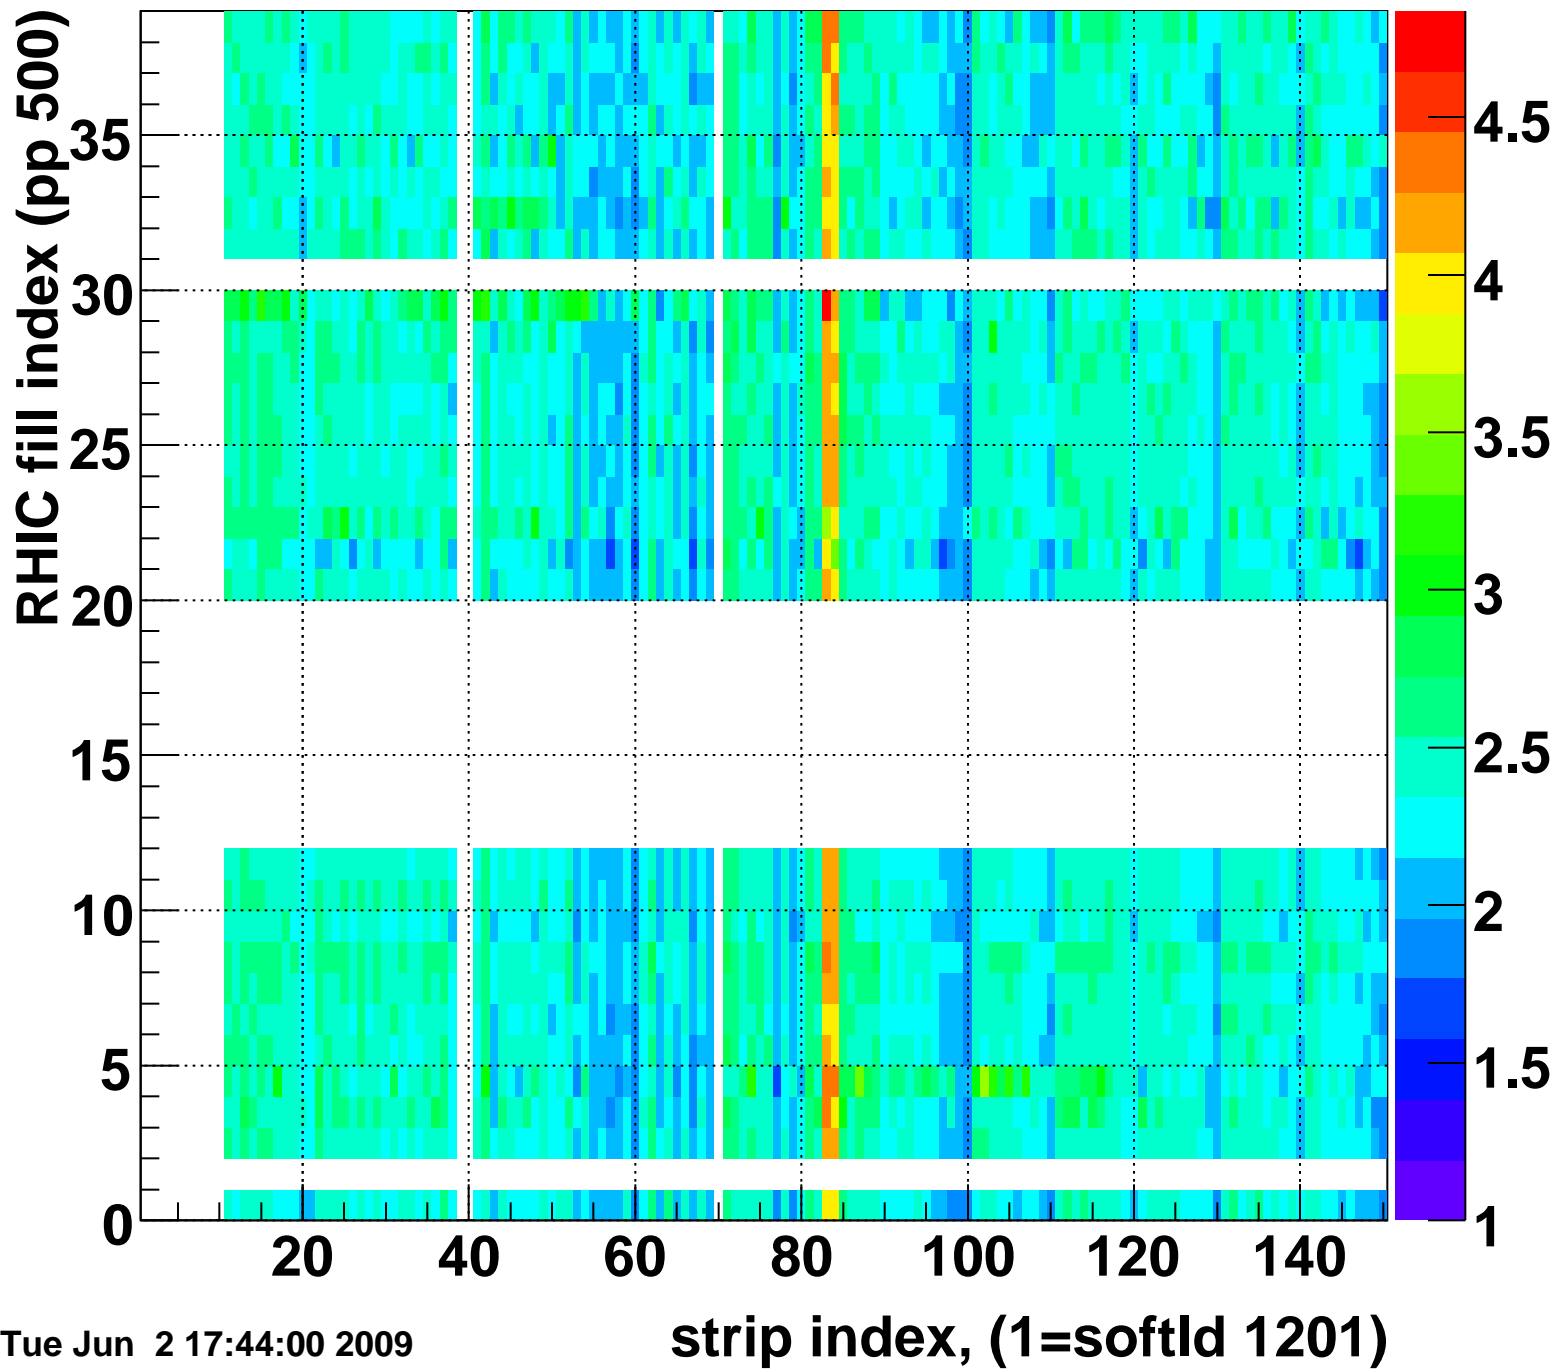

Rms of ped residuum (ADC), BSMDE mod=9, good strips

Entries 4350

Tue Jun 2 17:44:00 2009

Bad strips (color=error bits), BSMDE mod=9

Entries 1500

Tue Jun 2 17:44:00 2009

Mpv of ped residuum (ADC), BSMDP mod=9, good strips

Entries 10

Tue Jun 2 17:44:00 2009

Rms of ped residuum (ADC), BSMDP mod=9, good strips

Entries 3973

Tue Jun 2 17:44:00 2009