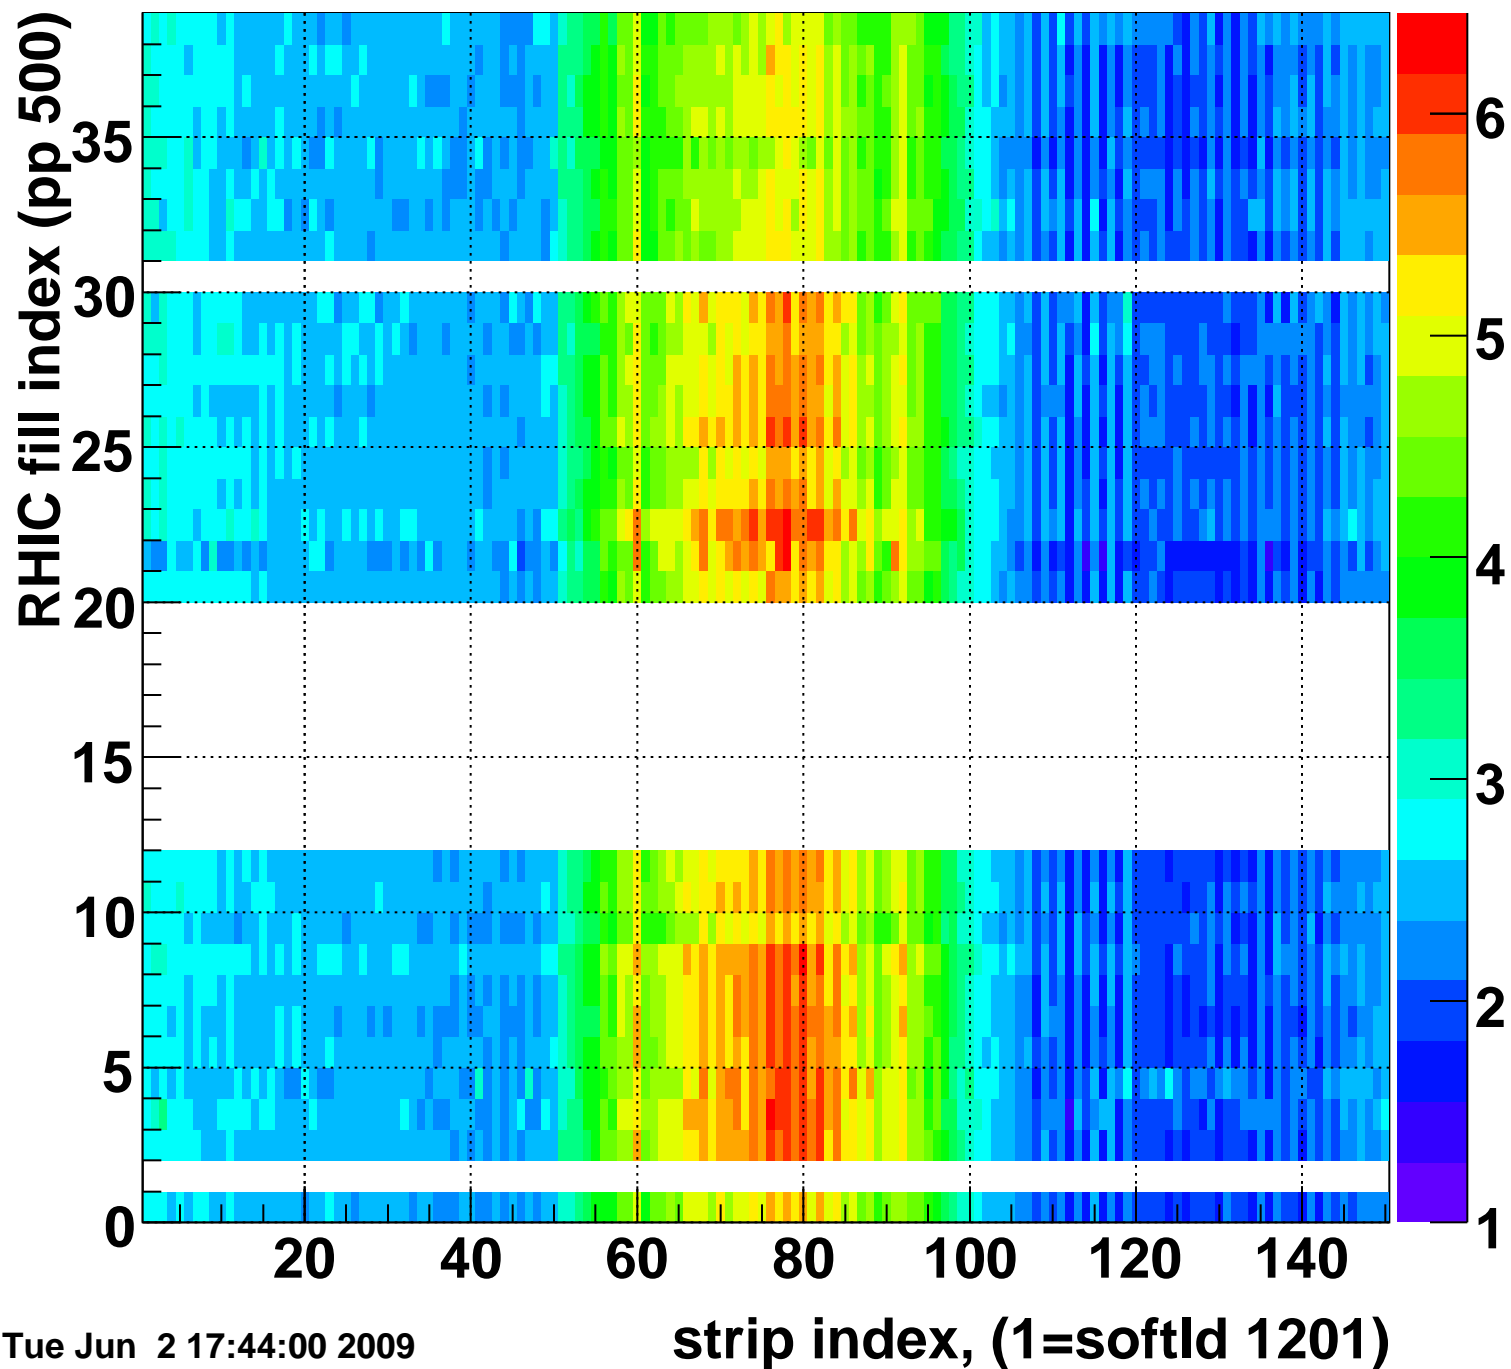

Rms of ped residuum (ADC), BSMDE mod=9, good strips

Entries 4350

Tue Jun 2 17:44:00 2009

Bad strips (color=error bits), BSMDE mod=9

Entries 1500

Tue Jun 2 17:44:00 2009

Mpv of ped residuum (ADC), BSMDP mod=9, good strips

Entries 10

Tue Jun 2 17:44:00 2009

Rms of ped residuum (ADC), BSMDP mod=9, good strips

Entries 3973

Tue Jun 2 17:44:00 2009