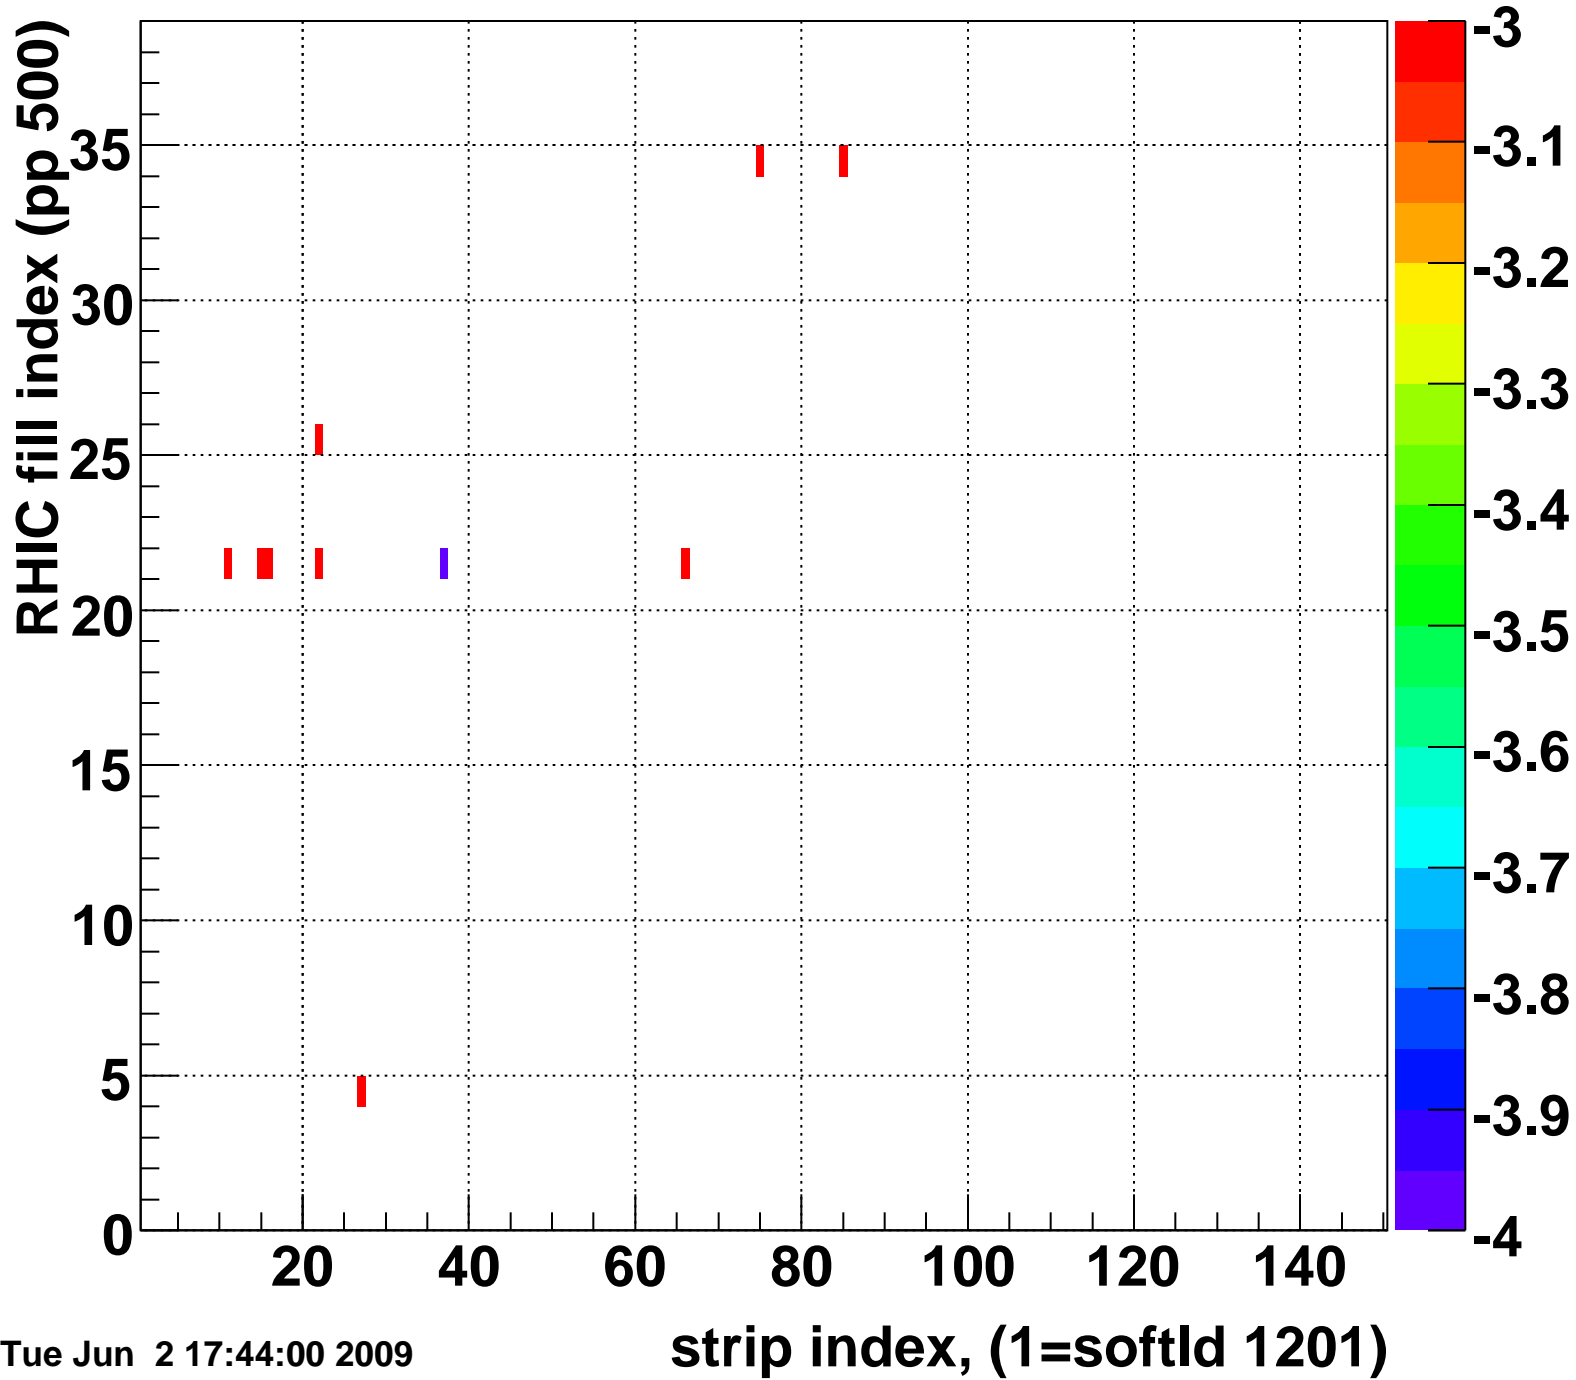

Rms of ped residuum (ADC), BSMDE mod=9, good strips

Entries 4350

Tue Jun 2 17:44:00 2009

Bad strips (color=error bits), BSMDE mod=9

Entries 1500

Tue Jun 2 17:44:00 2009

Mpv of ped residuum (ADC), BSMDP mod=9, good strips

Entries 10

Tue Jun 2 17:44:00 2009

Rms of ped residuum (ADC), BSMDP mod=9, good strips

Entries 3973

Tue Jun 2 17:44:00 2009