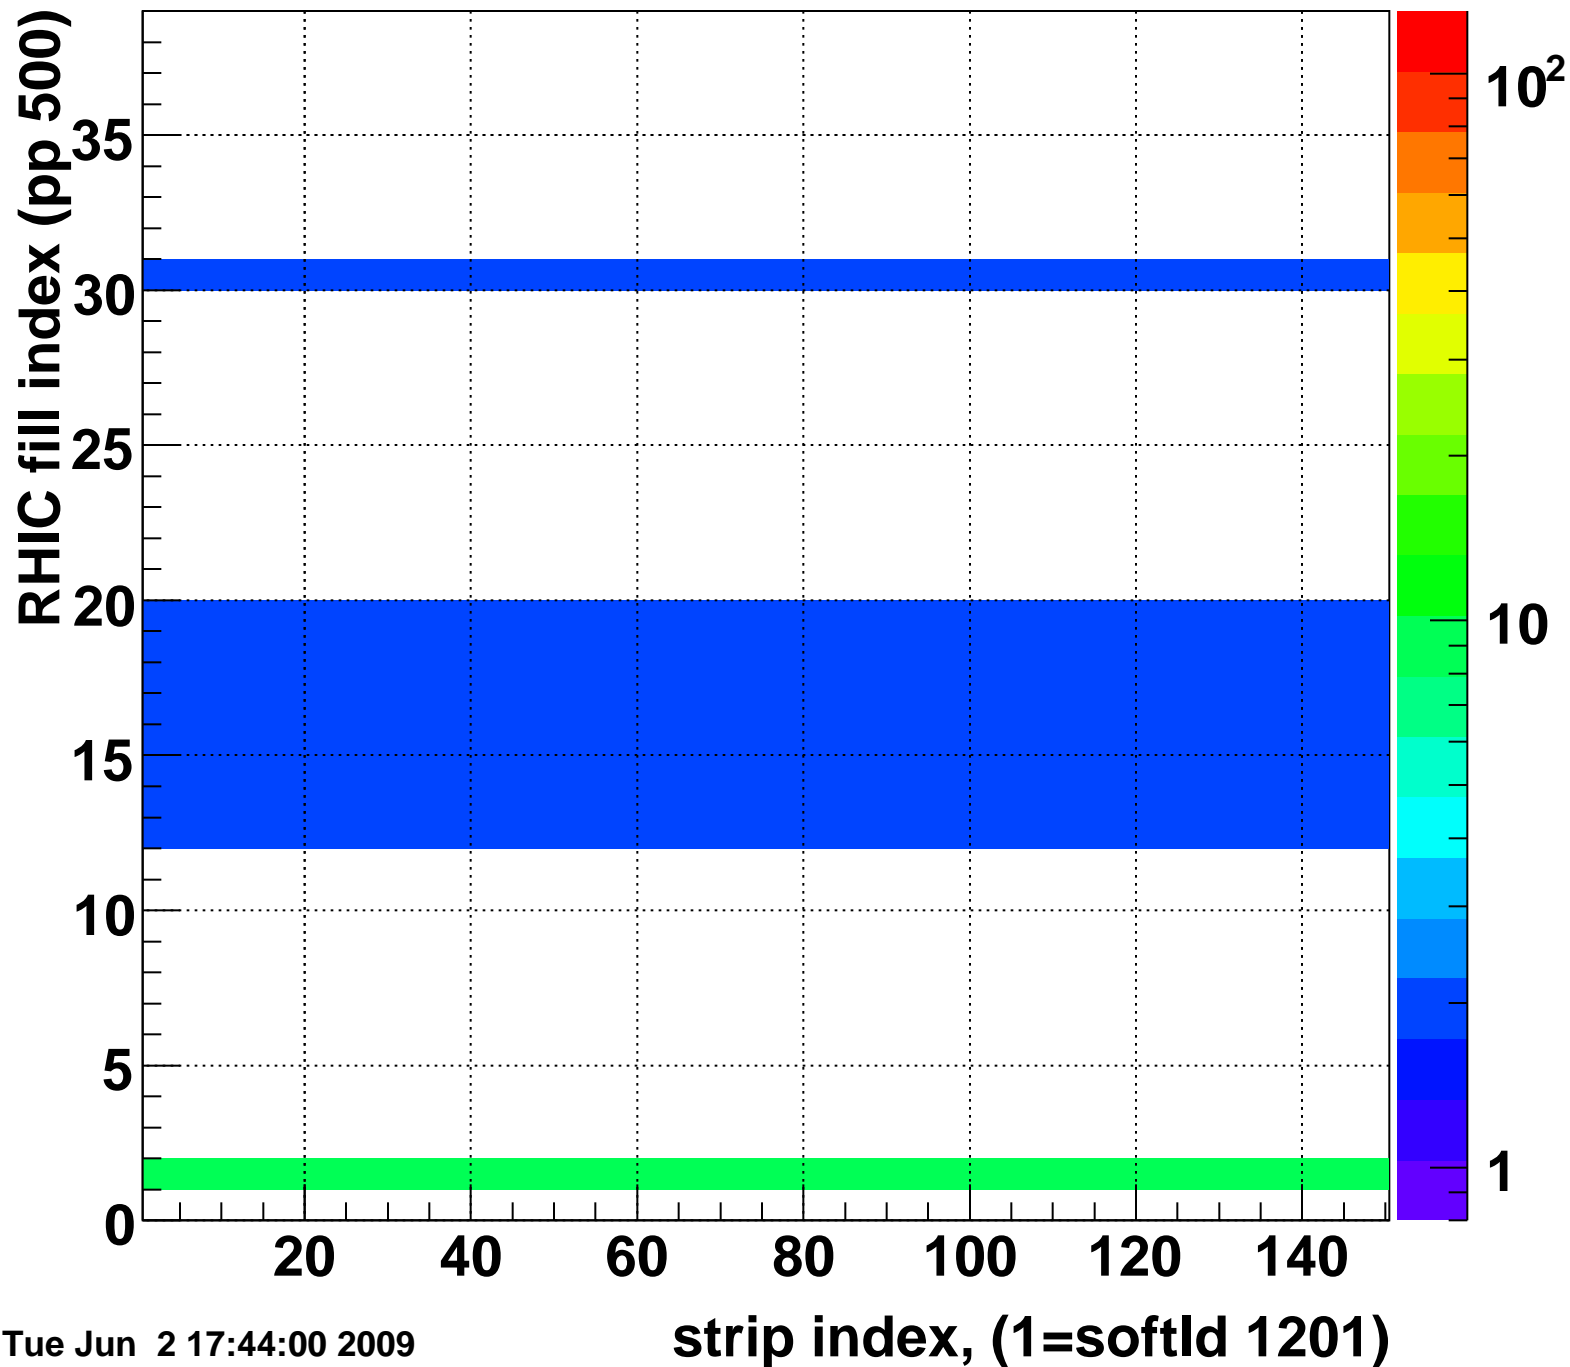

Rms of ped residuum (ADC), BSMDE mod=9, good strips

Entries 4350

Tue Jun 2 17:44:00 2009

Bad strips (color=error bits), BSMDE mod=9

Entries 1500

Tue Jun 2 17:44:00 2009

Mpv of ped residuum (ADC), BSMDP mod=9, good strips

Entries 10

Tue Jun 2 17:44:00 2009

Rms of ped residuum (ADC), BSMDP mod=9, good strips

Entries 3973

Tue Jun 2 17:44:00 2009